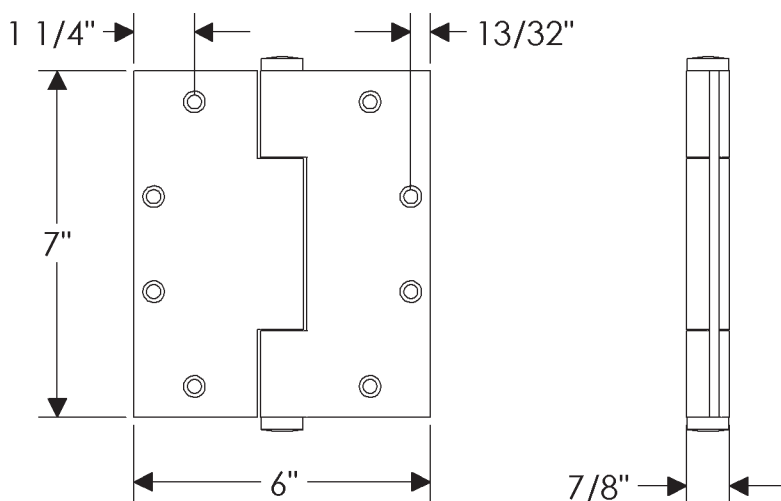

ROCKY MOUNTAIN®

H A R D W A R E

HNG7x6
Concealed Bearing Hinge
7" x 6"