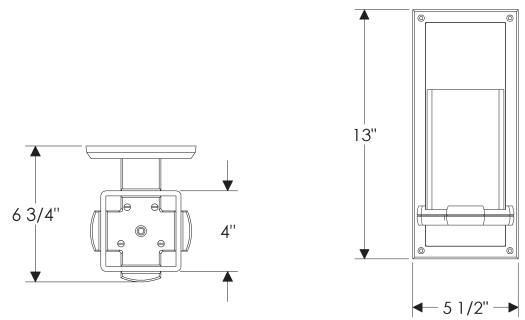

Truss Sconce

WS416 with E560 Oval Escutcheon

WS416 with G153 Rectangular Designer Escutcheon

WS416 with E155 Square Designer Escutcheon