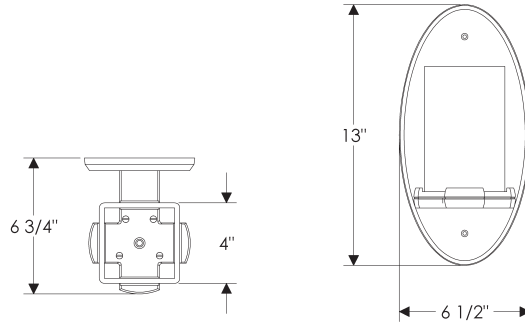

Truss Sconce

WS416 with E560 Oval Escutcheon

WS416 with G153 Rectangular Designer Escutcheon

WS416 with E155 Square Designer Escutcheon