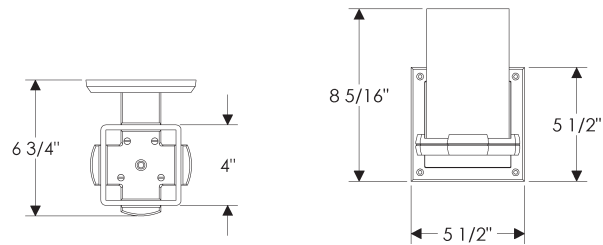

Truss Sconce

WS416 with E560 Oval Escutcheon

WS416 with G153 Rectangular Designer Escutcheon

WS416 with E155 Square Designer Escutcheon