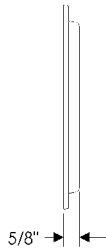

### Flush Pull

**FP208** Flush Pull - Rectangular  
2 1/2" x 8"