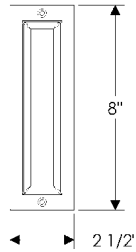

### Flush Pull

**FP208** Flush Pull - Rectangular  
2 1/2" x 8"