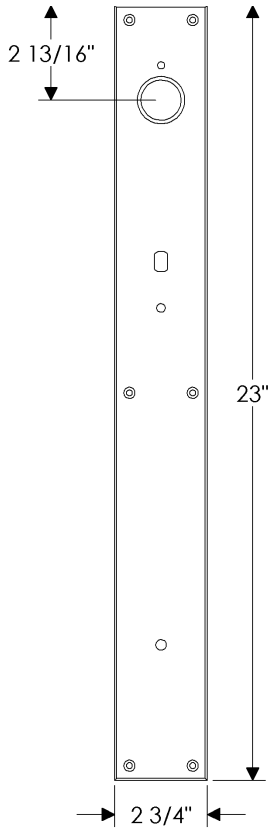

## Metro Entry Set

G238

G236

\*Also applicable with the E237 with turnpiece.