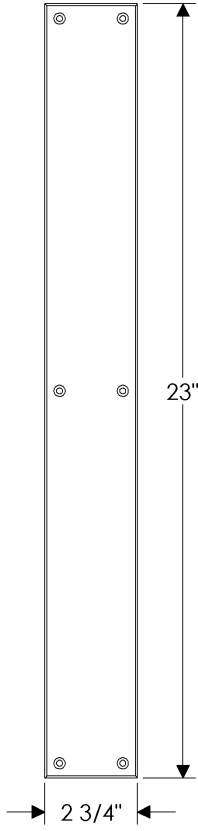

## Metro Entry Set

G238

G236

\*Also applicable with the E237 with turnpiece.