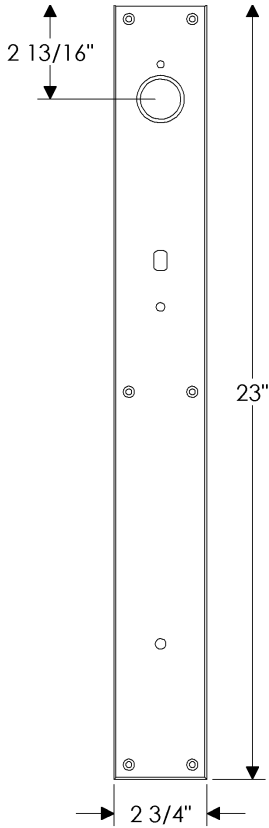

## Metro Entry Set

G238

E264

\*Also applicable with the E262 with turn-piece or E261 with emergency release.