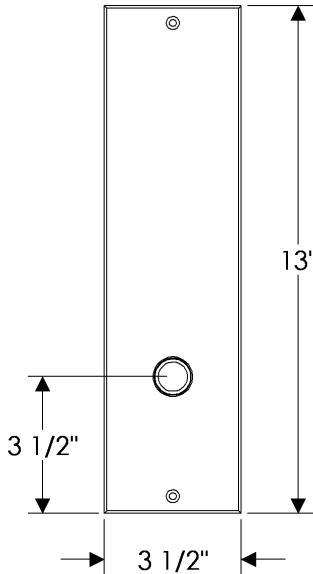

## Metro Entry Set

G238

E264

\*Also applicable with the E262 with turn-piece or E261 with emergency release.