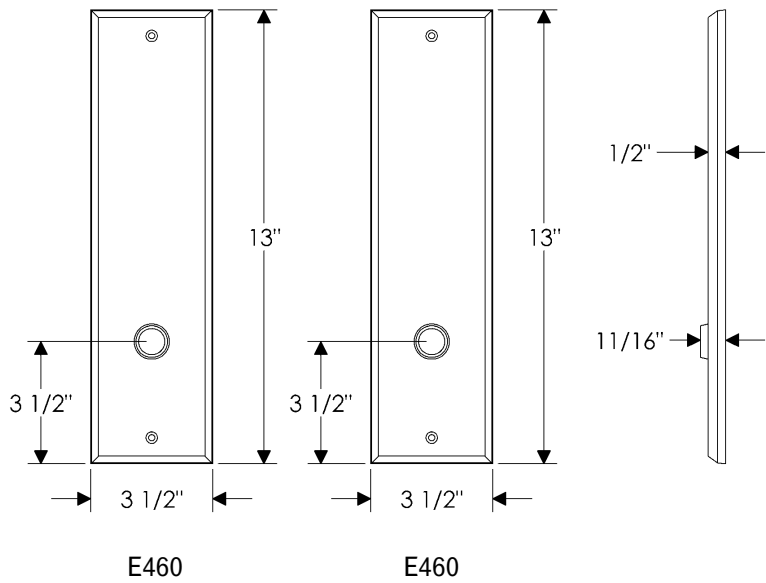

Rectangular Entry Set

Also applicable for the E463 with turnpiece
or E464 with emergency release.