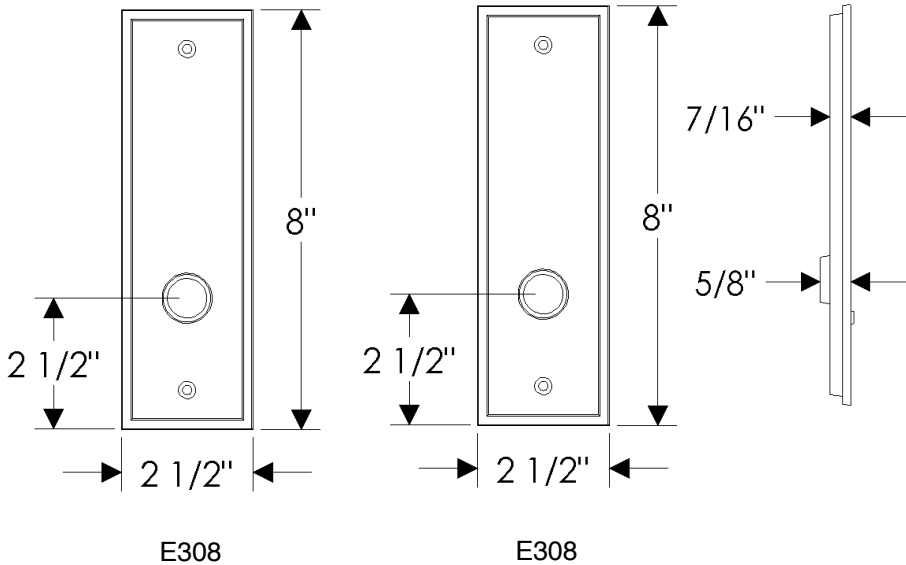

### Stepped Patio Dead Bolt/Spring Latch

Dimensions also applica-  
ble for the following:  
E306 (TP)  
E307 (ER)