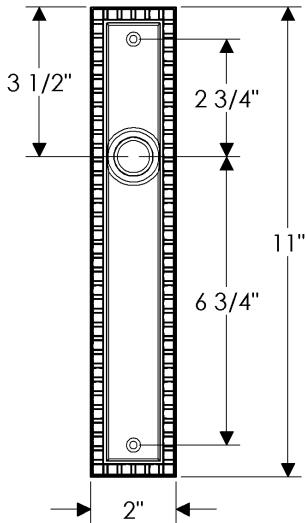

Corbel Rectangular Multi-Point Patio Set

E30765

E30765

\*Also applicable with  
the E30766 (LHi) (Turnpiece)