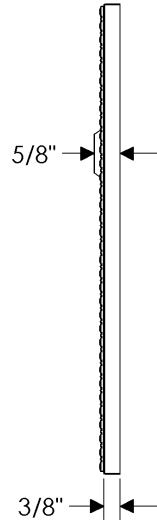

Corbel Rectangular Multi-Point Patio Set

E30765

E30765

\*Also applicable with  
the E30766 (LHi) (Turnpiece)