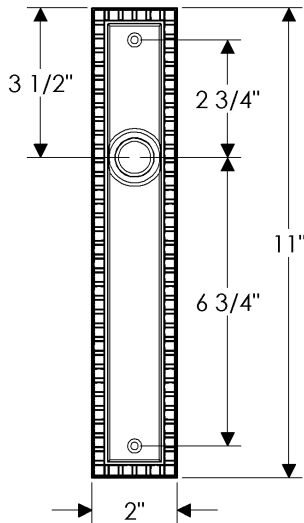

Corbel Rectangular Multi-Point Patio Set

E30765

E30765

\*Also applicable with  
the E30766 (LHi) (Turnpiece)