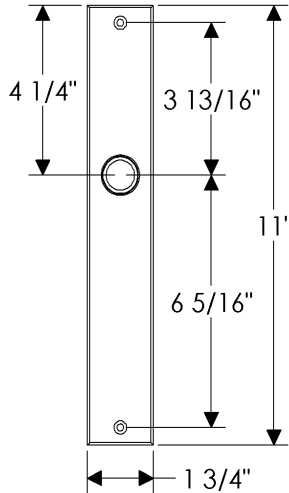

Metro Multi-Point Set

E241

E241

Also applicable for the E243 with turnpiece.