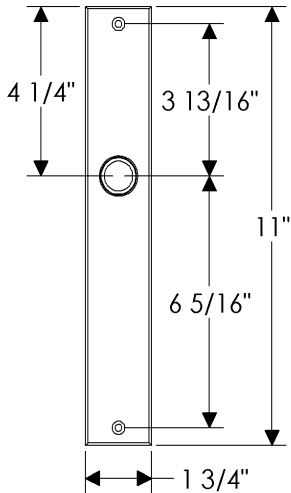

Metro Multi-Point Set

E241

E241

Also applicable for the E243 with turnpiece.