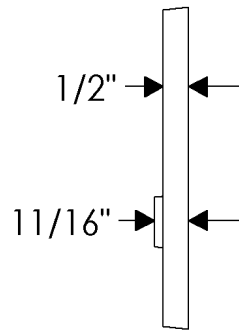

Metro Screen Door Set

E215

E215

Also applicable for the E216 with turnpiece.