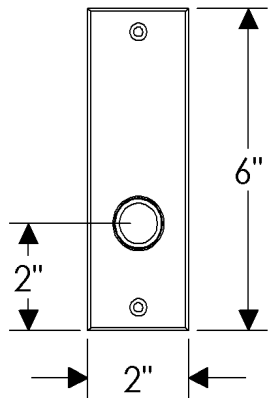

Metro Screen Door Set

E215

E215

Also applicable for the E216 with turnpiece.