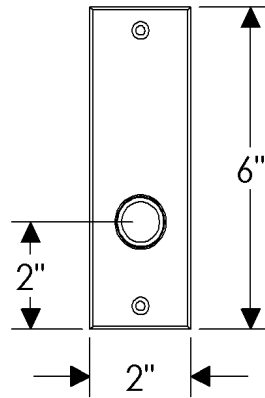

Metro Screen Door Set

E215

E215

Also applicable for the E216 with turnpiece.