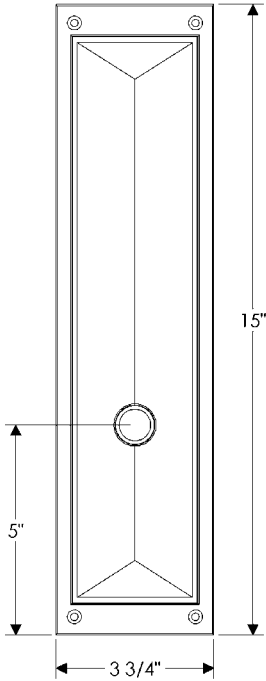

## Mack Entry Set

E21056

E21056

Also applicable for the E21063 with turnpiece or E21064 with emergency release.