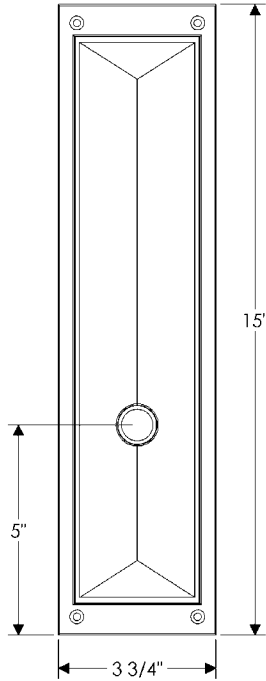

## Mack Entry Set

E21056

E21056

Also applicable for the E21063 with turnpiece or E21064 with emergency release.