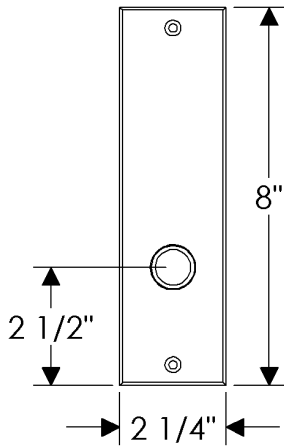

Metro Patio Set

E210

E210

Note: Also applicable for the E211 with turnpiece or E212 with emergency release.