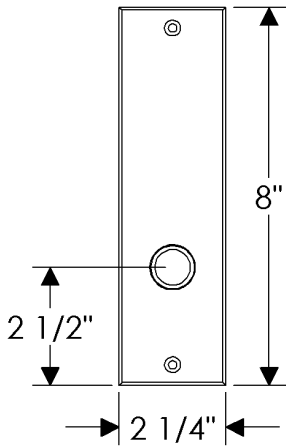

Metro Patio Set

E210

E210

Note: Also applicable for the E211 with turnpiece or E212 with emergency release.