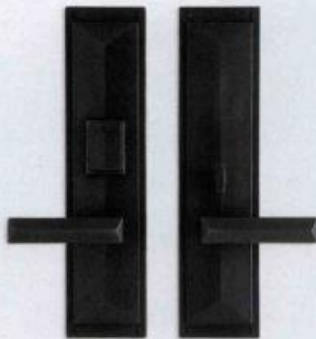

THRIVE | DWELL

KNOCK KNOCK
YOUR STYLE IS HERE

IMPRESS YOUR GUESTS EVEN BEFORE THEY COME IN with sharp door décor. Touches of bronze and natural cedar accents reel in the rustic. Industrial door handles convey big city chic with corrugated and beveled metal work. Add a bold or whimsical door knocker and welcome in the holidays. —Rae Sanders

(Clockwise from top right) Natural cedar and bronze modern house numbers by Modernist Mailbox Middleton, 100 percent biodegradable local evergreen wreath by Floret and Pine, Corrugated Banded Collection by Sun Valley Bronze, pine cone oilied bronze door knocker by Michael Healy, Novus Collection by Sun Valley Bronze, Mack Entry Set by Rocky Mountain Hardware, square door knocker by Sun Valley Bronze, The Hardware Store. ☆