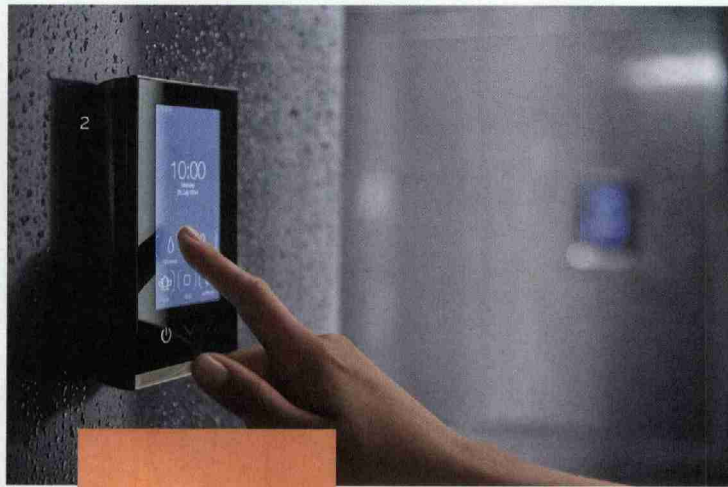

3 Toto "Global Rainshower" offers two flow settings, Warm Spa—which emulates a hot bath experience—and Comfort Wave for everyday shower use. *Advanced Bath & Kitchen, advancedbk.com; PC Hardware, pchdwe.com*

2 Barclay's double slipper "Monterrey" tub is a perfect addition to any space with traditional flair. *PC Hardware, pchdwe.com*

3 Crafted from natural granite, so no two are exactly alike, Barclay's "Brandi" double-bowl farm sink lends a rustic vibe. *PC Hardware, pchdwe.com*

6 The "Flotation Tub" from Toto has Zero Dimension technology, which allows the body to float and rest at an angle that reduces pressure on joints and relaxes the brain. It also features massage jets and LED lighting around the perimeter, giving the illusion that you are floating. *Advanced Bath & Kitchen, advancedbk.com; PC Hardware, pchdwe.com*