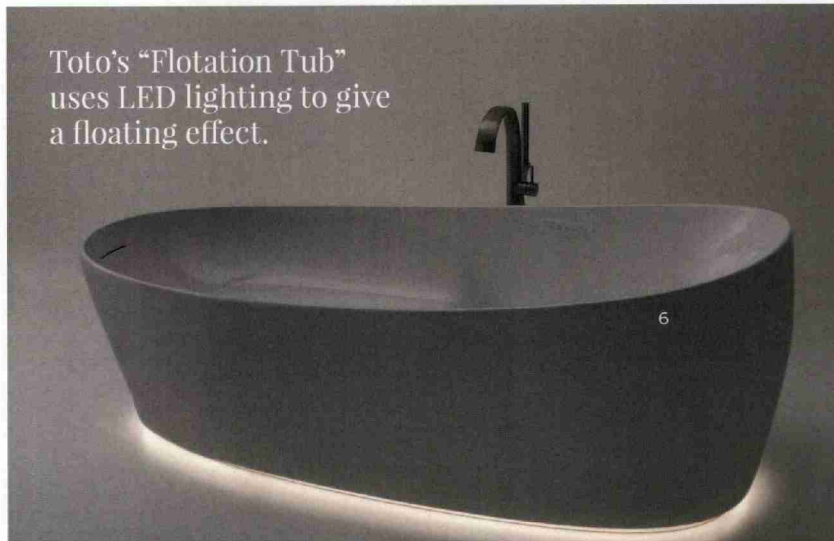

6 Rocky Mountain Hardware's deck mount faucet with small "Olympus" levers and a gooseneck spout are industrial yet polished pieces to add to your space. *PC Hardware, pchdwe.com*

7 Kohler's new Ombré finish offers a blend of metals for a fashion-forward design. Shown here on the "Components" faucet; also available with the "Sensate" collection. *Falk Plumbing Supply, falksupply.com; Ferguson Bath, Kitchen & Lighting Gallery, ferguson.com; J&B Supply, jandbsupply.com; Leigh Lusk Interiors, leighluskinteriors.com; Lumber One Home Center, lumberonehomecenter.com; Mid-South Plumbing Supply, midsouthjonesboro.com; PC Hardware, pchdwe.com; Plumb Perfect, springdalewinnelson.com; Ridout Lumber, ridoutlumber.com; Sanders Supply, sanderssupply.net; Southern Bath & Kitchen, southernbathandkitchen.com; Southern Pipe & Supply, southernpipe.com; The Plumbing Warehouse, theplumbingwarehouselittlerock.com*

Trending Tubs & Sinks

1 Native Trails "Avalon" tub is a groundbreaking material combination of natural jute fiber and cement known as NativeStone, which makes it lighter than traditional concrete tubs and easier to ship. Shown in Slate; also available in Ash and Pearl finishes. *PC Hardware, pchdwe.com; Sanders Supply, sandersupply.net; Triton Stone Group, tritonstone.com*

2 Barclay's double slipper "Monterrey" tub is a perfect addition to any space with traditional flair. *PC Hardware, pchdwe.com*

3 Crafted from natural granite, so no two are exactly alike, Barclay's "Brandi" double-bowl farm sink lends a rustic vibe. *PC Hardware, pchdwe.com*

6 The "Flotation Tub" from Toto has Zero Dimension technology, which allows the body to float and rest at an angle that reduces pressure on joints and relaxes the brain. It also features massage jets and LED lighting around the perimeter, giving the illusion that you are floating. *Advanced Bath & Kitchen, advancedbk.com; PC Hardware, pchdwe.com*