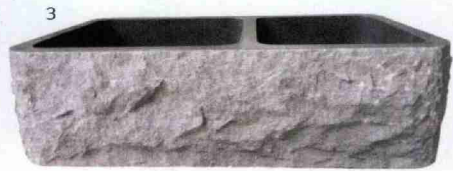

Trending Tubs & Sinks

1 Native Trails "Avalon" tub is a groundbreaking material combination of natural jute fiber and cement known as NativeStone, which makes it lighter than traditional concrete tubs and easier to ship. Shown in Slate; also available in Ash and Pearl finishes. *PC Hardware, pchdwe.com; Sanders Supply, sandersupply.net; Triton Stone Group, tritonstone.com*

2 Barclay's double slipper "Monterrey" tub is a perfect addition to any space with traditional flair. *PC Hardware, pchdwe.com*

3 Crafted from natural granite, so no two are exactly alike, Barclay's "Brandi" double-bowl farm sink lends a rustic vibe. *PC Hardware, pchdwe.com*

4 Rocky Mountain Hardware's "Alturas" apron-front sink is a sleek addition in a gold finish. *PC Hardware, pchdwe.com*

5 Native Trails "Ventana" is an updated classic that's perfect for laundry rooms and prep areas. Shown in Pearl; also available in Ash and Slate finishes. *PC Hardware, pchdwe.com; Sanders Supply, sandersupply.net; Triton Stone Group, tritonstone.com*

6 The "Flotation Tub" from Toto has Zero Dimension technology, which allows the body to float and rest at an angle that reduces pressure on joints and relaxes the brain. It also features massage jets and LED lighting around the perimeter, giving the illusion that you are floating. *Advanced Bath & Kitchen, advancedbk.com; PC Hardware, pchdwe.com*