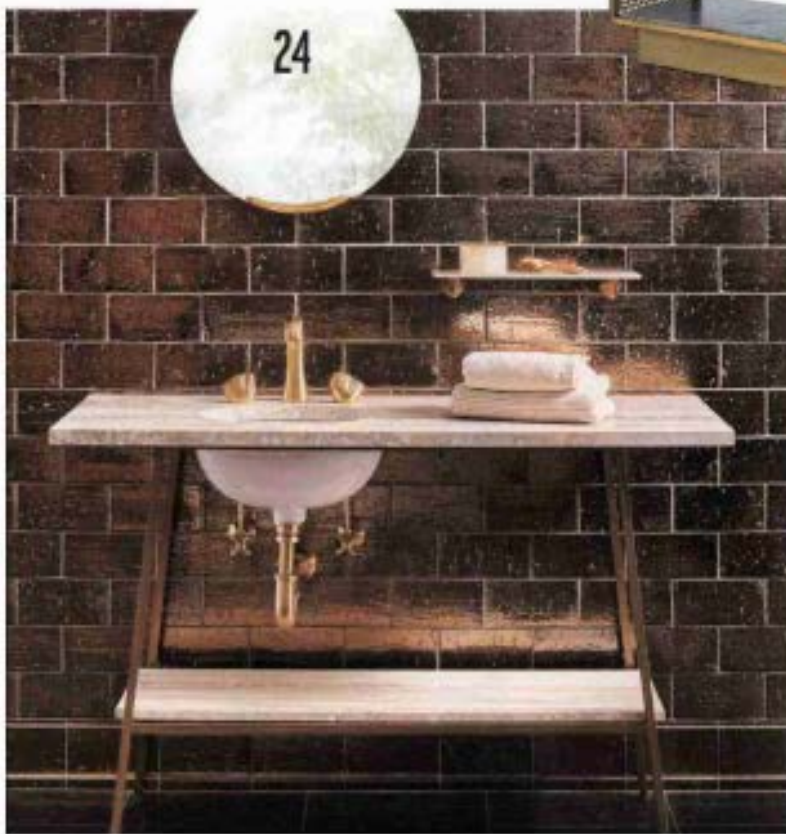

20

23

21

22

24

25

**20 Amuneal** Outrigger stair system; price upon request. [amuneal.com](http://amuneal.com) **21 SHO Modern** Bowie tagere; \$5,030. Schwartz Design Showroom, Stamford, 203-817-0433; [schwartzdesignshowroom.com](http://schwartzdesignshowroom.com) **22 Kohler** Laureate on Gabrielle comfort height one-piece elongated toilet; \$5,277. [kohler.com](http://kohler.com) **23 Rocky Mountain Hardware** Wall mount tub filler with oval crystal knobs in Silicon Bronze Brushed; \$2,842. [rockymountainhardware.com](http://rockymountainhardware.com) **24 Waterworks** Grove Brickworks tile in Bronco; \$23 per square foot. [waterworks.com](http://waterworks.com) **25 Waterworks** Maritime wall mounted single sprayer with Onyx Diffuser in Unlacquered Brass; \$800. [waterworks.com](http://waterworks.com)