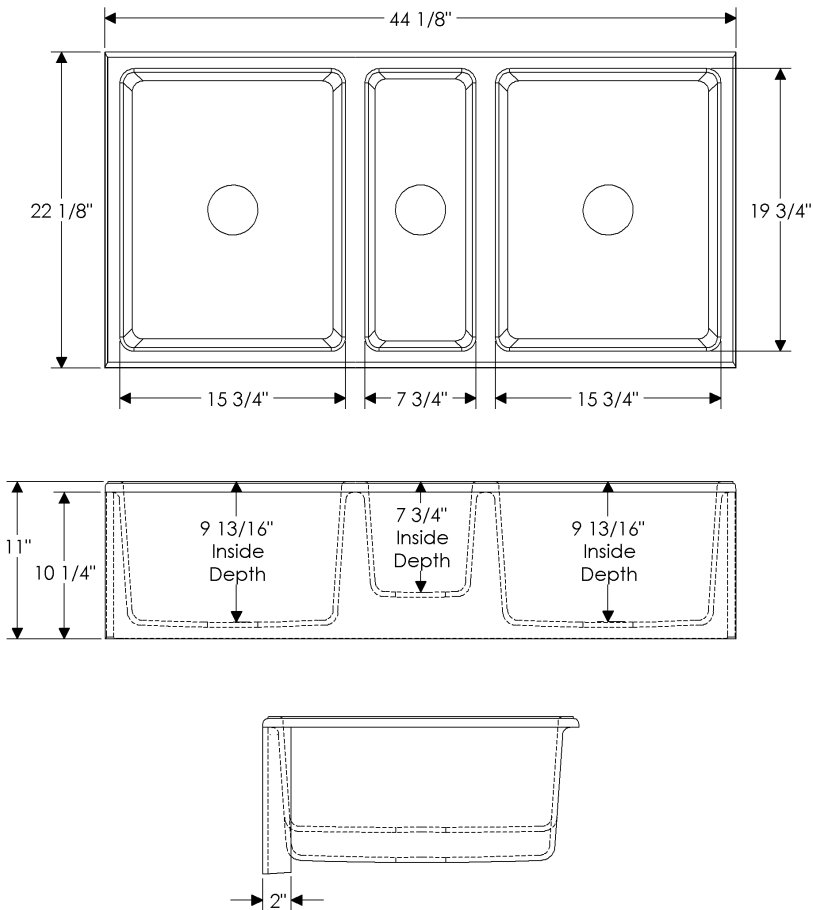

# ROCKY MOUNTAIN®

H A R D W A R E

KS4422  
Farmhouse Sink  
44 1/8" x 22 1/8" x (9 13/16" deep large basins)  
(7 3/4" deep small basin)  
self-rimming  
396 lbs.