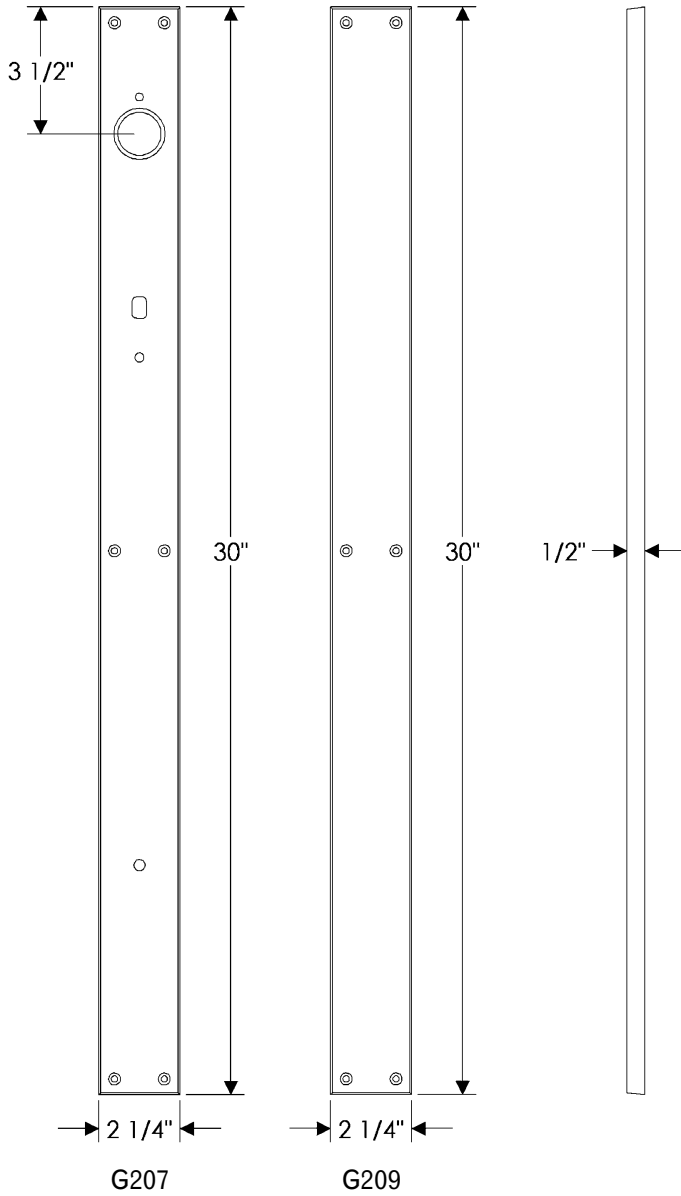

Metro Entry Set

Also applicable for the G208 with turnpiece.