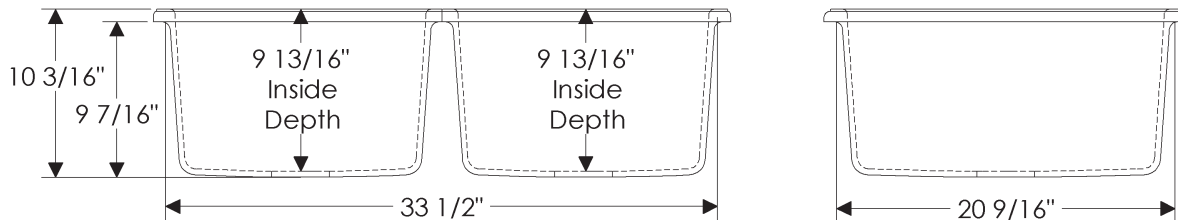

SK436

Double-Lago Combination ..... $ 16,895

35 1/16" x 22 1/8" x (9 13/16" deep basins)

self-rimming or undermount

223 lbs.

Note: Sink supplied with drain.

Specify drain when ordering.

- Jaclo Model 2806 drain with basket strainer
- Jaclo Model 2827 disposal flange with strainer fits ISE (including Evolution series), Kenmore, KitchenAid, and Maytag.

Rocky Mountain Hardware highly recommends selecting our Light, or Brushed finishes for this product including: Bronze Light (BL), Bronze Brushed (BBB), White Light (WL), or White Brushed (WBB).

All RMH finishes are living finishes and will change with time, touch, and use; however, the above recommended finishes can be restored using a deoxidizing agent with a paste wax finish coat.

Please refer to the General Information portion of our Pricing Book for more information.