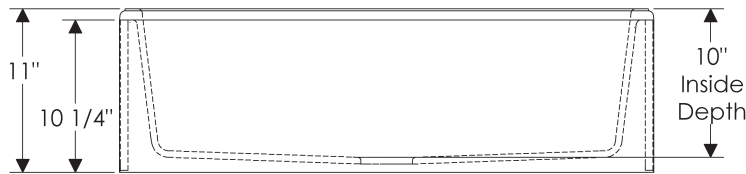

KS3620 Reservoir Apron Front Sink $16,775

36" x 20" x 10" deep

self-rimming or undermount

255 lbs.

Note: Sink supplied with drain.

Specify drain when ordering.

- Jaclo Model 2806 drain with basket strainer
- Jaclo Model 2827 disposal flange with strainer fits ISE (including Evolution series), Kenmore, KitchenAid, and Maytag.

Rocky Mountain Hardware highly recommends selecting our Light, or Brushed finishes for this product including: Bronze Light (BL), Bronze Brushed (BBB), White Light (WL), or White Brushed (WBB).

All RMH finishes are living finishes and will change with time, touch, and use; however, the above recommended finishes can be restored using a deoxidizing agent with a paste wax finish coat.

Please refer to the General Information portion of our Pricing Book for more information.