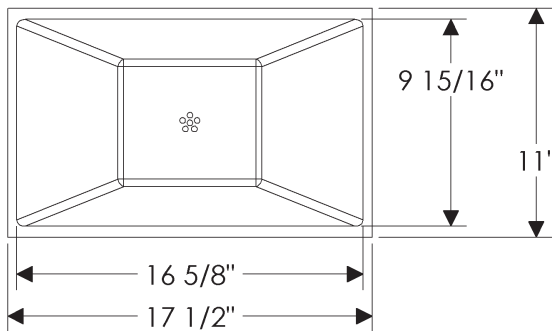

- Specify metal and patina.

SK423 Alice Sink

SK423 Alice Sink $4,139

17 1/2" x 11" x 5 1/2" deep

self rimming, undermount or vessel*

*requires sink to be inset into counter top
36 lbs.

Note: This sink is shipped with an integral grid drain. Tailpiece is supplied with sink—1 1/4" x 8" outside dimension with 27 threads per inch.

Rocky Mountain Hardware highly recommends selecting our Light, or Brushed finishes for this product including: Bronze Light (BL), Bronze Brushed (BBB), White Light (WL), or White Brushed (WBB).

All RMH finishes are living finishes and will change with time, touch, and use; however, the above recommended finishes can be restored using a deoxidizing agent with a paste wax finish coat.

Please refer to the General Information portion of our Pricing Book for more information.