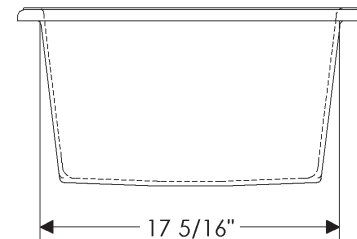

SK431 Alturas Sink $10,708

31" x 20" x 10" deep
self-rimming or undermount
158 lbs.

Note: Sink supplied with drain.
Specify drain when ordering.

- Jaclo Model 2806 drain with basket strainer
- Jaclo Model 2827 disposal flange with strainer fits ISE (including Evolution series), Kenmore, KitchenAid, and Maytag.

Rocky Mountain Hardware highly recommends selecting our Light, or Brushed finishes for this product including: Bronze Light (BL), Bronze Brushed (BBB), White Light (WL), or White Brushed (WBB).

All RMH finishes are living finishes and will change with time, touch, and use; however, the above recommended finishes can be restored using a deoxidizing agent with a paste wax finish coat.

Please refer to the General Information portion of our Pricing Book for more information.