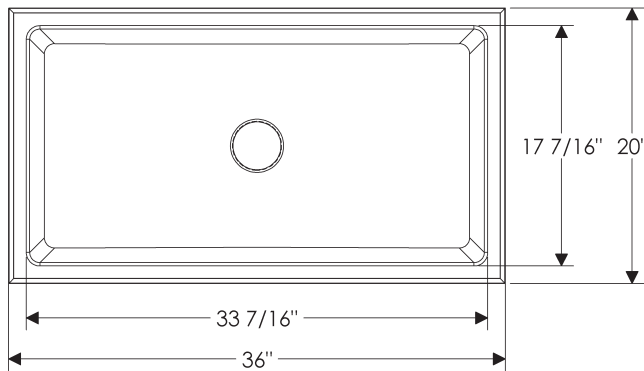

SK432 Reservoir Sink ..... $ 12,216

36" x 20" x 10" deep
self-rimming or undermount
175 lbs.

Note: Sink supplied with drain.
Specify drain when ordering.

- Jaclo Model 2806 drain with basket strainer
- Jaclo Model 2827 disposal flange with strainer fits ISE (including Evolution series), Kenmore, KitchenAid, and Maytag.

Rocky Mountain Hardware highly recommends selecting our Light, or Brushed finishes for this product including: Bronze Light (BL), Bronze Brushed (BBB), White Light (WL), or White Brushed (WBB).

All RMH finishes are living finishes and will change with time, touch, and use; however, the above recommended finishes can be restored using a deoxidizing agent with a paste wax finish coat.

Please refer to the General Information portion of our Pricing Book for more information.