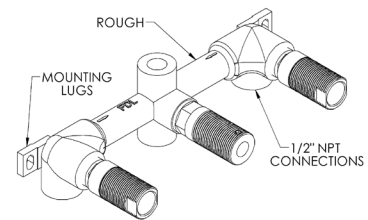

WMF Wall Mount Faucet without Rough

with NO escutcheon	$ 1,650
with E418 3 1/4" Round escutcheons.....	$ 1,973
with E707 3" x 13" Arched escutcheon.....	$ 1,946
with E465 3 1/2" x 13" Rectangular escutcheon	$ 1,946
Rough ONLY.....	$ 440

- Flow rate: 1.5 GPM laminar flow