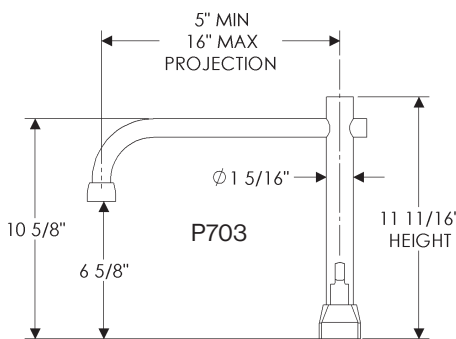

DMF Deck Mount Faucet & Rough

with P703 spout ..... $ 3,629

- Rough supplied with Faucet.
- Optional side spray refer to page R44
- Flow rate: 4.8 GPM aerated flow for kitchen
  1.5 GPM laminar flow for lavatory