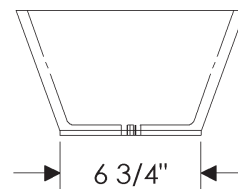

- Specify metal and patina.

SK423 Alice Sink

SK423 Alice Sink $4,139

17 1/2" x 11" x 5 1/2" deep

self rimming, undermount or vessel*

*requires sink to be inset into counter top
36 lbs.

Note: This sink is shipped with an integral grid drain. Tailpiece is supplied with sink—1 1/4" x 8" outside dimension with 27 threads per inch.

Rocky Mountain Hardware highly recommends selecting our Light, or Brushed finishes for this product including: Bronze Light (BL), Bronze Brushed (BBB), White Light (WL), or White Brushed (WBB).

All RMH finishes are living finishes and will change with time, touch, and use; however, the above recommended finishes can be restored using a deoxidizing agent with a paste wax finish coat.

Please refer to the General Information portion of our Pricing Book for more information.