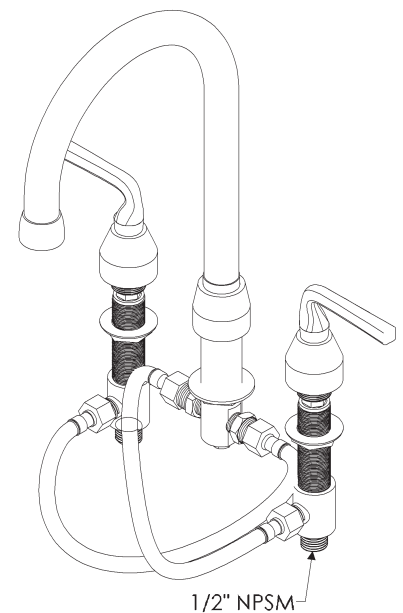

DMF Deck Mount Faucet & Rough with P603 spout $2,768

- Rough supplied with Faucet.
- Optional side spray refer to page R44
- Flow rate: 1.5 GPM laminar flow for lavatory
  4.8 GPM aerated flow for kitchen