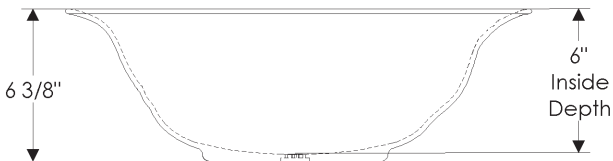

- Specify metal and patina.

SK101 Flora Sink

SK101 Flora Sink \$ 4,460

20" diameter x 6" deep

vessel mount

54 lbs.

Note: This sink is shipped with an integral grid drain. Tailpiece is supplied with sink—1 1/4" x 8" outside dimension with 27 threads per inch.