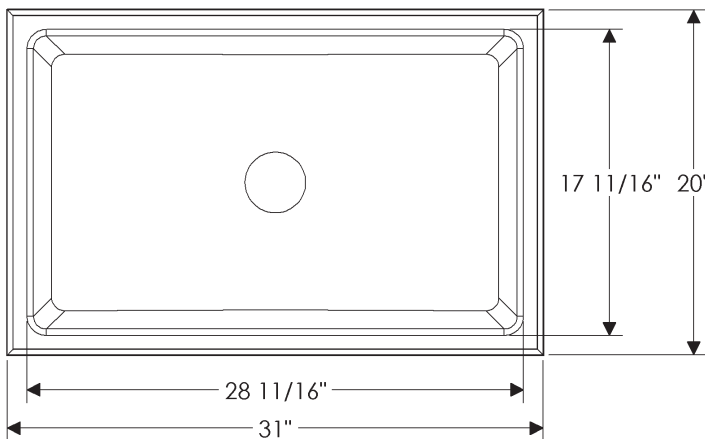

SK431 Alturas Sink $10,708

31" x 20" x 10" deep
self-rimming or undermount
158 lbs.

Note: Sink supplied with drain.
Specify drain when ordering.

- Jaclo Model 2806 drain with basket strainer
- Jaclo Model 2827 disposal flange with strainer fits ISE (including Evolution series), Kenmore, KitchenAid, and Maytag.

Rocky Mountain Hardware highly recommends selecting our Light, or Brushed finishes for this product including: Bronze Light (BL), Bronze Brushed (BBB), White Light (WL), or White Brushed (WBB).

All RMH finishes are living finishes and will change with time, touch, and use; however, the above recommended finishes can be restored using a deoxidizing agent with a paste wax finish coat.

Please refer to the General Information portion of our Pricing Book for more information.