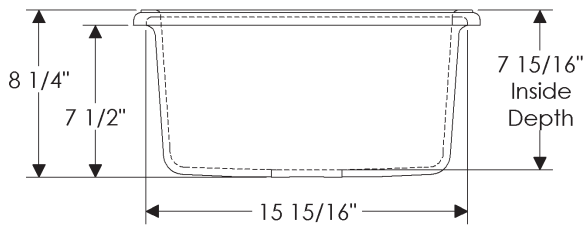

SK660 Bay Sink $5,893

17 3/16" x 20 7/16" x 7 15/16" deep

self-rimming

79 lbs.

Note: Sink supplied with drain.

Specify drain when ordering.

Specify dimensions when ordering.

- Jaclo Model 2806 drain with basket strainer
- Jaclo Model 2827 disposal flange with strainer fits ISE (including Evolution series), Kenmore, KitchenAid, and Maytag.

Rocky Mountain Hardware highly recommends selecting our Light, or Brushed finishes for this product including: Bronze Light (BL), Bronze Brushed (BBB), White Light (WL), or White Brushed (WBB).

All RMH finishes are living finishes and will change with time, touch, and use; however, the above recommended finishes can be restored using a deoxidizing agent with a paste wax finish coat.

Please refer to the General Information portion of our Pricing Book for more information.