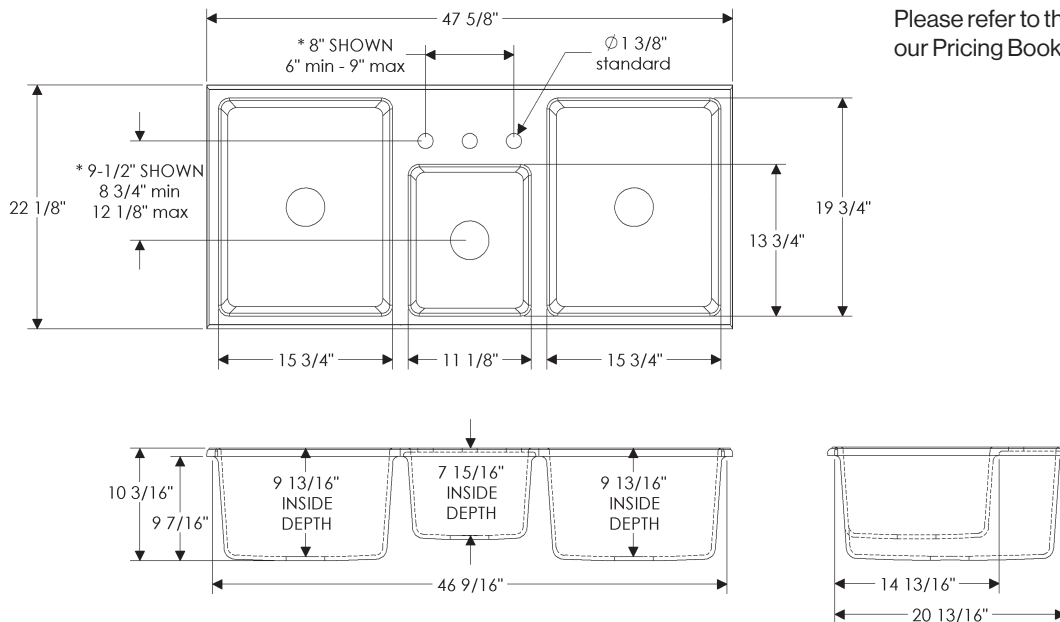

SK513

Lago-Cove-Lago Combination ..... $ 22,410

47 5/8" x 22 1/8" x (9 13/16" deep large basin) (7 15/16" deep small basin)
self-rimming or undermount

289 lbs.

As shown, 14" spout projection is recommended.

Note: Sink supplied with drain.

Specify drain when ordering.

Specify dimensions when ordering.

- Jaclo Model 2806 drain with basket strainer
- Jaclo Model 2827 disposal flange with strainer fits ISE (including Evolution series), Kenmore, KitchenAid, and Maytag.

Rocky Mountain Hardware highly recommends selecting our Light, or Brushed finishes for this product including: Bronze Light (BL), Bronze Brushed (BBB), White Light (WL), or White Brushed (WBB).

All RMH finishes are living finishes and will change with time, touch, and use; however, the above recommended finishes can be restored using a deoxidizing agent with a paste wax finish coat.

Please refer to the General Information portion of our Pricing Book for more information.