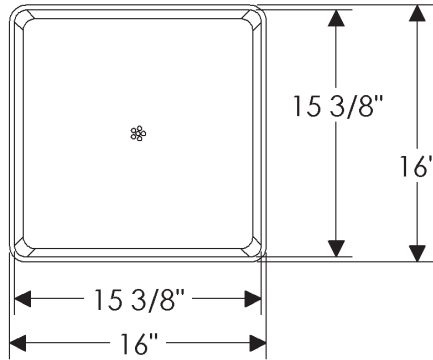

- Specify metal and patina.

SK516 Cascade Sink

SK516 Cascade Sink $5,283

16" x 16" x 8 3/4" deep

undermount or vessel*

*requires sink to be inset into counter top
64 lbs.

Note: This sink is shipped with an integral grid drain. Tailpiece is supplied with sink—1 1/4" x 8" outside dimension with 27 threads per inch.

Rocky Mountain Hardware highly recommends selecting our Light, or Brushed finishes for this product including: Bronze Light (BL), Bronze Brushed (BBB), White Light (WL), or White Brushed (WBB).

All RMH finishes are living finishes and will change with time, touch, and use; however, the above recommended finishes can be restored using a deoxidizing agent with a paste wax finish coat.

Please refer to the General Information portion of our Pricing Book for more information.