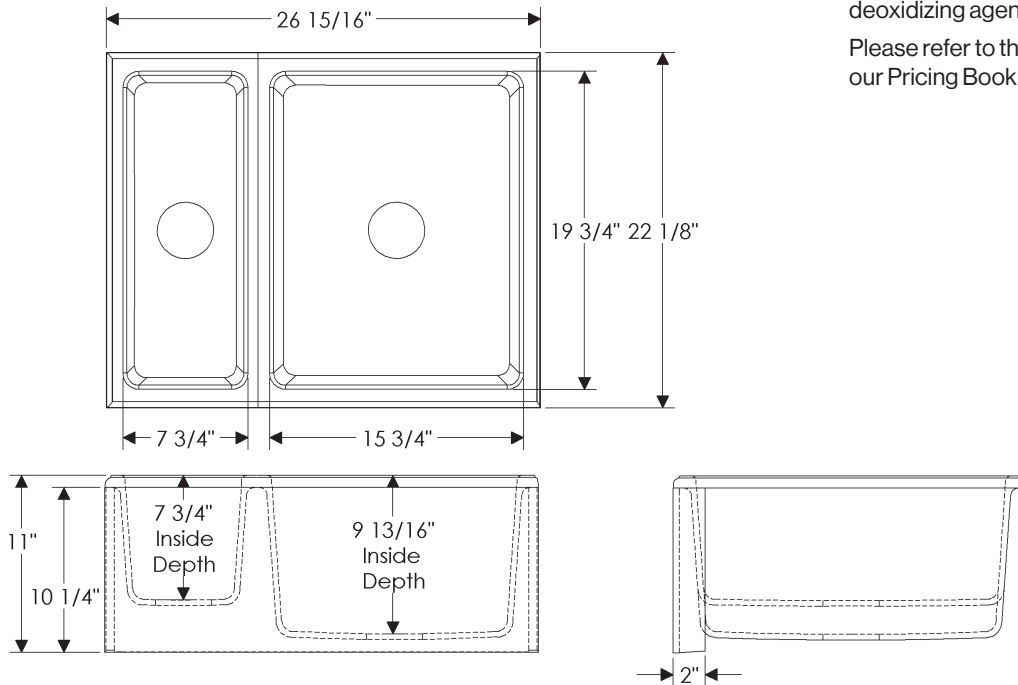

KS2722

Oasis-Lago Apron Front Sink ..... $ 19,411

26 15/16" x 22 1/8" x (9 13/16" deep large basin) (7 3/4" deep small basin)

self-rimming or undermount

219 lbs.

Specify Oasis (small basin) on left or right.

Note: Sink supplied with drain.

Specify drain when ordering.

- Jaclo Model 2806 drain with basket strainer
- Jaclo Model 2827 disposal flange with strainer fits ISE (including Evolution series), Kenmore, KitchenAid, and Maytag.

Rocky Mountain Hardware highly recommends selecting our Light, or Brushed finishes for this product including: Bronze Light (BL), Bronze Brushed (BBB), White Light (WL), or White Brushed (WBB).

All RMH finishes are living finishes and will change with time, touch, and use; however, the above recommended finishes can be restored using a deoxidizing agent with a paste wax finish coat.

Please refer to the General Information portion of our Pricing Book for more information.