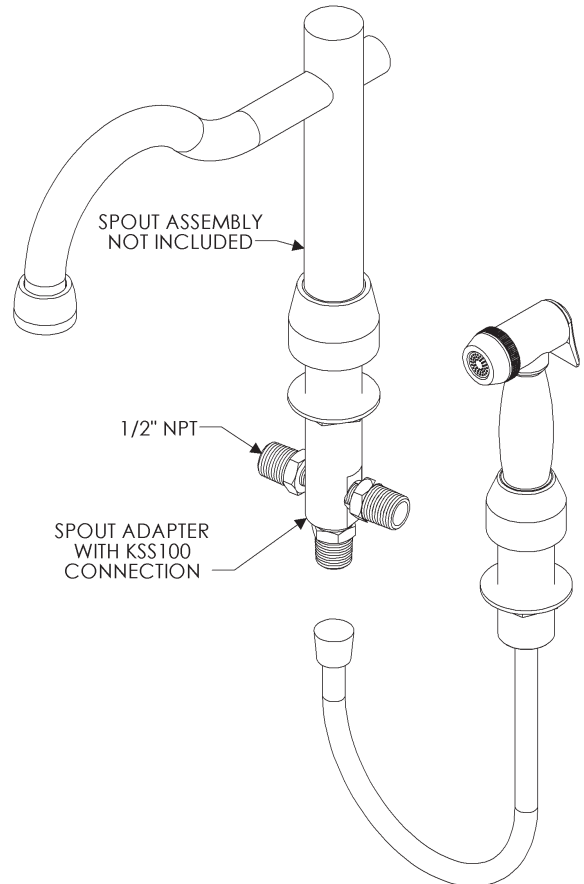

1. **KSS100 Kitchen Side Spray** $1,642
2. Supplied with HS68 68” flex hose.
   - Specify if ordering for existing RMH faucet without KSS100 connection at the bottom of spout adapter. See spec below.
   - Not supplied with a diverter.
3. **Spout Adapter with KSS100 connection** $141
   Upcharge Cost