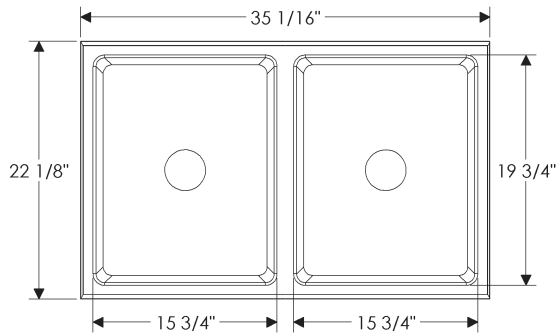

- Specify metal and patina.

KS3622 Double-Lago Apron Front Sink

KS3622

Double-Lago Apron Front Sink $21,453

35 1/16" x 22 1/8" x 9 13/16" deep basins
self-rimming or undermount
274 lbs.

Note: Sink supplied with drain.
Specify drain when ordering.

- Jaclo Model 2806 drain with basket strainer
- Jaclo Model 2827 disposal flange with strainer fits ISE (including Evolution series), Kenmore, KitchenAid, and Maytag.

Rocky Mountain Hardware highly recommends selecting our Light, or Brushed finishes for this product including: Bronze Light (BL), Bronze Brushed (BBB), White Light (WL), or White Brushed (WBB).

All RMH finishes are living finishes and will change with time, touch, and use; however, the above recommended finishes can be restored using a deoxidizing agent with a paste wax finish coat.

Please refer to the General Information portion of our Pricing Book for more information.