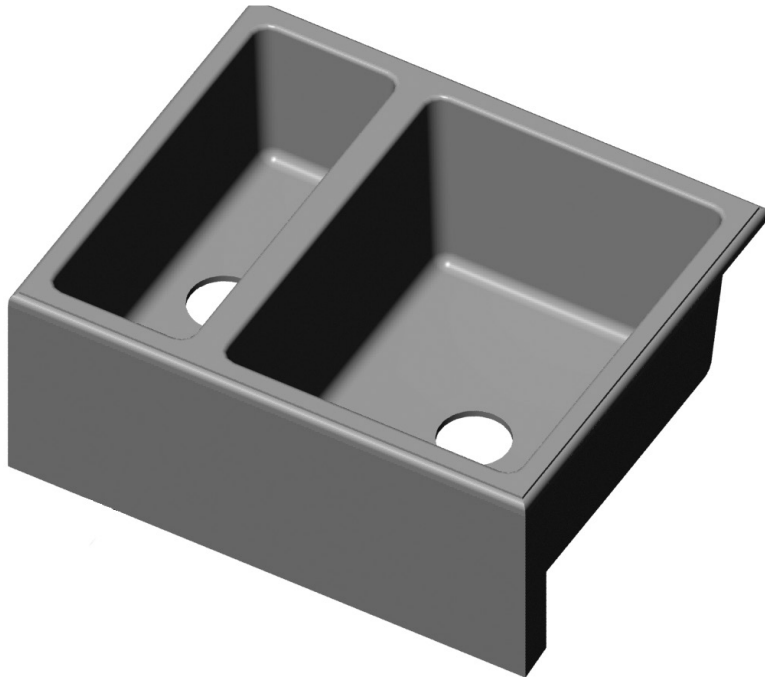

- Specify metal and patina.

KS2722 Oasis-Lago Apron Front Sink