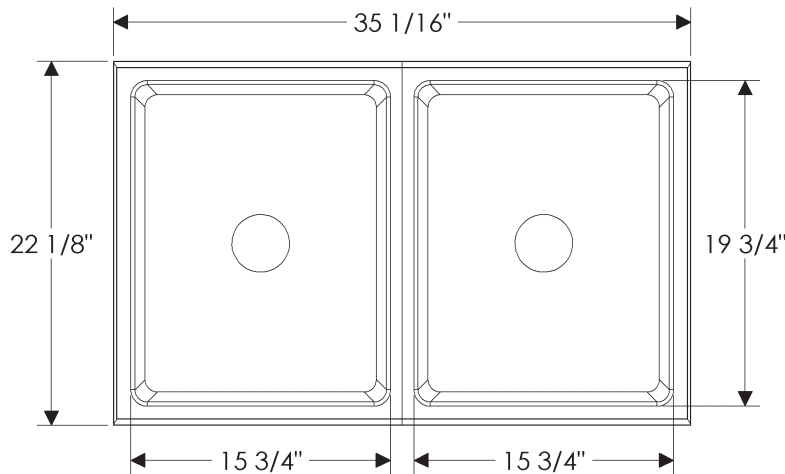

SK436

Double-Lago Combination ..... $ 16,895

35 1/16" x 22 1/8" x (9 13/16" deep basins)

self-rimming or undermount

223 lbs.

Note: Sink supplied with drain.

Specify drain when ordering.

- Jaclo Model 2806 drain with basket strainer
- Jaclo Model 2827 disposal flange with strainer fits ISE (including Evolution series), Kenmore, KitchenAid, and Maytag.

Rocky Mountain Hardware highly recommends selecting our Light, or Brushed finishes for this product including: Bronze Light (BL), Bronze Brushed (BBB), White Light (WL), or White Brushed (WBB).

All RMH finishes are living finishes and will change with time, touch, and use; however, the above recommended finishes can be restored using a deoxidizing agent with a paste wax finish coat.

Please refer to the General Information portion of our Pricing Book for more information.