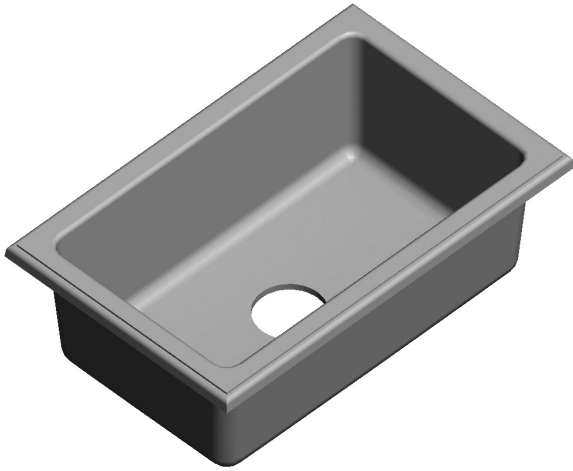

Please refer to the General Information portion of our Pricing Book for more information.

- Specify metal and patina.

SK528 Harbor Sink

SK528 Harbor Sink \$5,361

22 1/8" x 14 1/8" x 7 1/16" deep

self-rimming or undermount