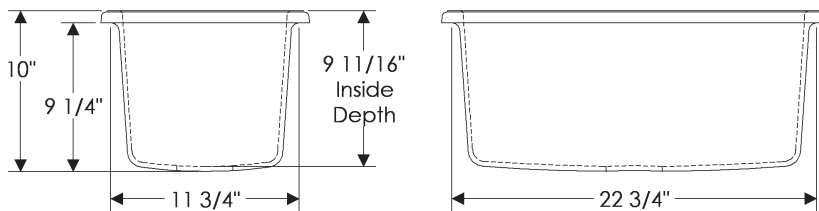

- Specify metal and patina.

SK413 Firth Sink

SK413 Firth Sink $6,626

13" x 24" x 9 11/16" deep
self-rimming or undermount
85 lbs.

Note: Sink supplied with drain.

Specify drain when ordering.

- Jaclo Model 2806 drain with basket strainer
- Jaclo Model 2827 disposal flange with strainer fits ISE (including Evolution series), Kenmore, KitchenAid, and Maytag.

Rocky Mountain Hardware highly recommends selecting our Light, or Brushed finishes for this product including: Bronze Light (BL), Bronze Brushed (BBB), White Light (WL), or White Brushed (WBB).

All RMH finishes are living finishes and will change with time, touch, and use; however, the above recommended finishes can be restored using a deoxidizing agent with a paste wax finish coat.

Please refer to the General Information portion of our Pricing Book for more information.