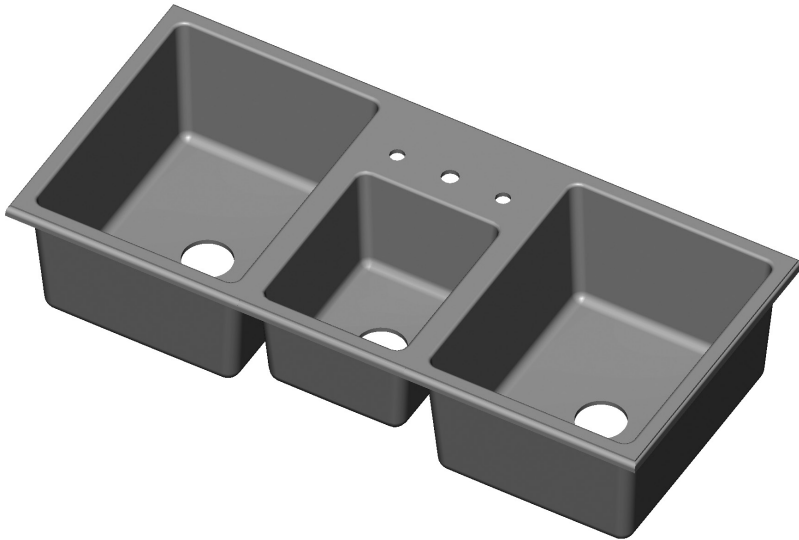

- Specify metal and patina.

SK513 Lago-Cove-Lago Combination Sink