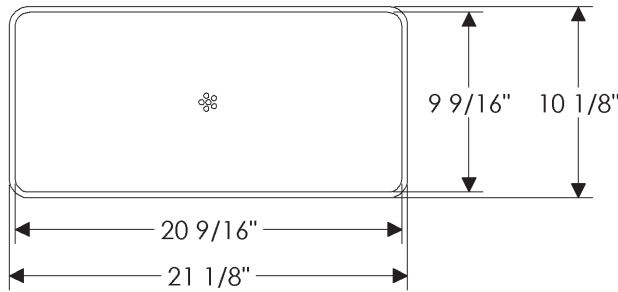

SK414 Laguna Sink $6,389

10 1/8" x 21 1/8" x 4 3/8" deep

undermount or vessel*

*requires sink to be inset into counter top
39 lbs.

Note: This sink is shipped with an integral grid drain. Tailpiece is supplied with sink—1 1/4" x 8" outside dimension with 27 threads per inch.

Rocky Mountain Hardware highly recommends selecting our Light, or Brushed finishes for this product including: Bronze Light (BL), Bronze Brushed (BBB), White Light (WL), or White Brushed (WBB).

All RMH finishes are living finishes and will change with time, touch, and use; however, the above recommended finishes can be restored using a deoxidizing agent with a paste wax finish coat.

Please refer to the General Information portion of our Pricing Book for more information.