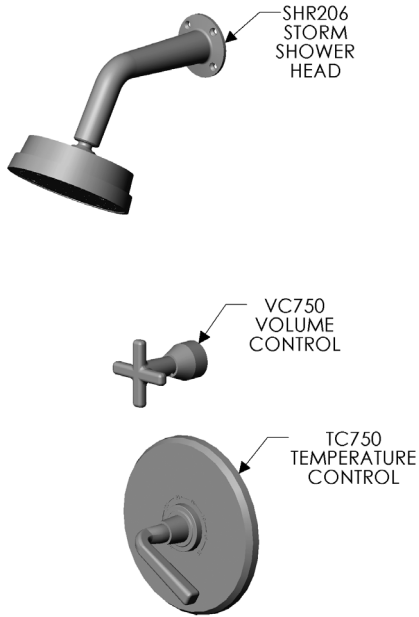

- Rocky Mountain Hardware highly recommends selecting our Light, or Brushed finishes for this product including: Bronze Light (BL), Bronze Brushed (BBB), White Light (WL), or White Brushed (WBB). All RMH finishes are living finishes and will change with time, touch, and use; however, the above recommended finishes can be restored using a deoxidizing agent with a paste wax finish coat. Please refer to the General Information portion of our Pricing Book for more information.
- Use this specification in combination with “Plumbing Work Order” as a guide when ordering.
- Combinations are shown with K235 Cross Knob and L117 French Lever for illustration purposes only. Refer to Section A for desired handle.
- Pricing includes your choice of finish, and handles except for Crystal Knob (K150 and K155), where an upcharge applies. Call RMH for pricing.
- Prior to ordering, confirm hardware is in compliance with state or local codes.

Storm Shower