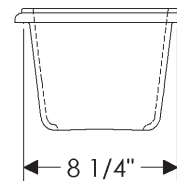

SK408 Avalon Sink $4,795

9 1/4" x 27" x 6 1/4" deep
self-rimming or undermount
59 lbs.

Note: Sink supplied with drain.

Specify drain when ordering.

- Jaclo Model 2806 drain with basket strainer
- Jaclo Model 2827 disposal flange with strainer fits ISE (including Evolution series), Kenmore, KitchenAid, and Maytag.

Rocky Mountain Hardware highly recommends selecting our Light, or Brushed finishes for this product including: Bronze Light (BL), Bronze Brushed (BBB), White Light (WL), or White Brushed (WBB).

All RMH finishes are living finishes and will change with time, touch, and use; however, the above recommended finishes can be restored using a deoxidizing agent with a paste wax finish coat.

Please refer to the General Information portion of our Pricing Book for more information.