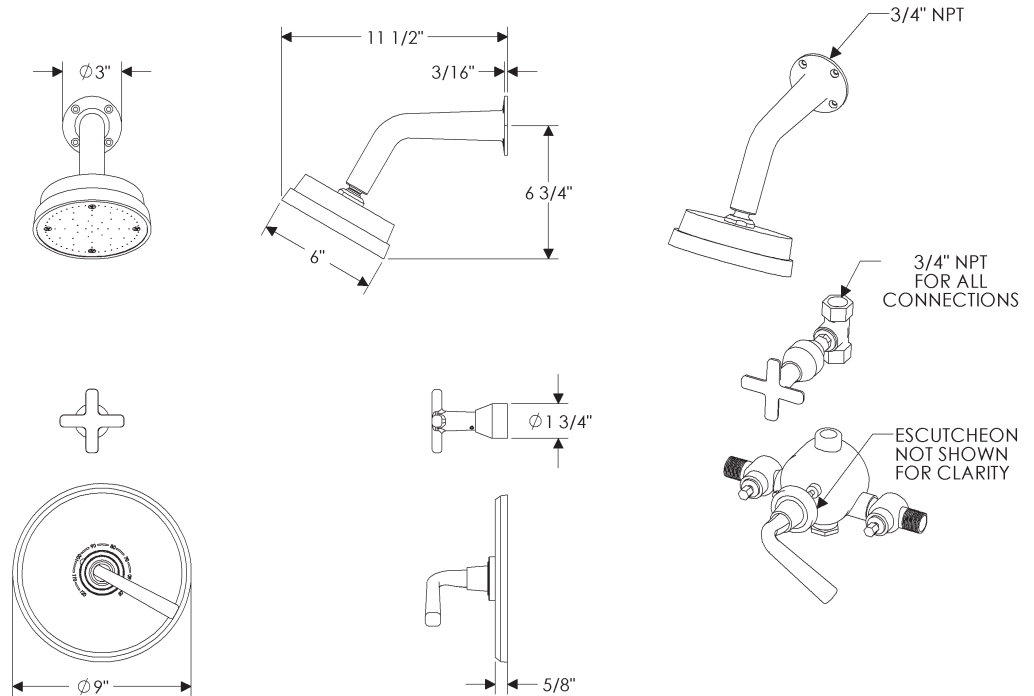

Storm Shower without Rough

with SHR206 Storm Shower Head, VC750 Volume Control, & TC750 Temperature Control. . . . . $ 4,641
SHR206 6" diameter Shower Head . . . . . $ 3,296
VC750 Volume Control Trim. . . . . $ 406
TC750 Temperature Control Trim . . . . . $ 939
Rough ONLY (VC750 Volume Control) . . . . . $ 114
Rough ONLY (TC750 Temperature Control) . . . . . $ 3,542

- Temperature Control Valve is supplied with integral stops.
- Temperature Control Trim is designed with anti-scald protection button.
- Flow Rate: 7.5 GPM