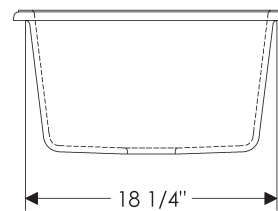

SK432 Reservoir Sink ..... $ 12,216

36" x 20" x 10" deep
self-rimming or undermount
175 lbs.

Note: Sink supplied with drain.
Specify drain when ordering.

- Jaclo Model 2806 drain with basket strainer
- Jaclo Model 2827 disposal flange with strainer fits ISE (including Evolution series), Kenmore, KitchenAid, and Maytag.

Rocky Mountain Hardware highly recommends selecting our Light, or Brushed finishes for this product including: Bronze Light (BL), Bronze Brushed (BBB), White Light (WL), or White Brushed (WBB).

All RMH finishes are living finishes and will change with time, touch, and use; however, the above recommended finishes can be restored using a deoxidizing agent with a paste wax finish coat.

Please refer to the General Information portion of our Pricing Book for more information.