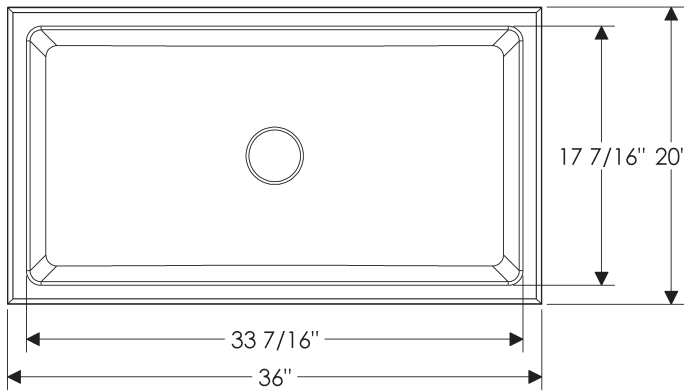

KS3620 Reservoir Apron Front Sink $16,775

36" x 20" x 10" deep

self-rimming or undermount

255 lbs.

Note: Sink supplied with drain.

Specify drain when ordering.

- Jaclo Model 2806 drain with basket strainer
- Jaclo Model 2827 disposal flange with strainer fits ISE (including Evolution series), Kenmore, KitchenAid, and Maytag.

Rocky Mountain Hardware highly recommends selecting our Light, or Brushed finishes for this product including: Bronze Light (BL), Bronze Brushed (BBB), White Light (WL), or White Brushed (WBB).

All RMH finishes are living finishes and will change with time, touch, and use; however, the above recommended finishes can be restored using a deoxidizing agent with a paste wax finish coat.

Please refer to the General Information portion of our Pricing Book for more information.