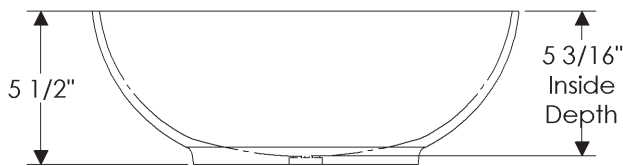

- Specify metal and patina.

SK217 Payette Sink

SK217 Payette Sink ..... $ 4,052

15 5/16" diameter x 5 3/16" deep

vessel or undermount

33 lbs.

Note: This sink is shipped with an integral grid drain. Tailpiece is supplied with sink—1 1/4" x 8" outside dimension with 27 threads per inch.

Rocky Mountain Hardware highly recommends selecting our Light, or Brushed finishes for this product including: Bronze Light (BL), Bronze Brushed (BBB), White Light (WL), or White Brushed (WBB).

All RMH finishes are living finishes and will change with time, touch, and use; however, the above recommended finishes can be restored using a deoxidizing agent with a paste wax finish coat.

Please refer to the General Information portion of our Pricing Book for more information.