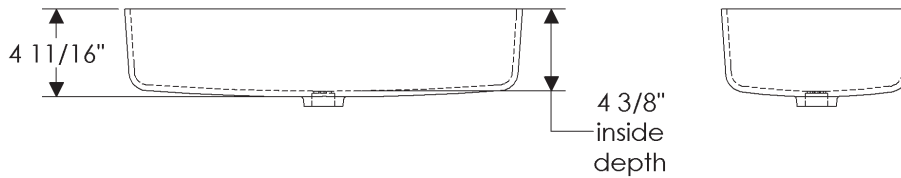

SK414 Laguna Sink $6,389

10 1/8" x 21 1/8" x 4 3/8" deep

undermount or vessel*

*requires sink to be inset into counter top
39 lbs.

Note: This sink is shipped with an integral grid drain. Tailpiece is supplied with sink—1 1/4" x 8" outside dimension with 27 threads per inch.

Rocky Mountain Hardware highly recommends selecting our Light, or Brushed finishes for this product including: Bronze Light (BL), Bronze Brushed (BBB), White Light (WL), or White Brushed (WBB).

All RMH finishes are living finishes and will change with time, touch, and use; however, the above recommended finishes can be restored using a deoxidizing agent with a paste wax finish coat.

Please refer to the General Information portion of our Pricing Book for more information.