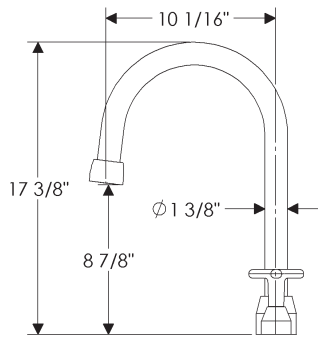

- Rocky Mountain Hardware highly recommends selecting our Light, or Brushed finishes for this product including: Bronze Light (BL), Bronze Brushed (BBB), White Light (WL), or White Brushed (WBB). All RMH finishes are living finishes and will change with time, touch, and use; however, the above recommended finishes can be restored using a deoxidizing agent with a paste wax finish coat. Please refer to the General Information portion of our Pricing Book for more information.
- Use this specification in combination with “Plumbing Work Order” as a guide when ordering.
- Combinations are shown with K235 Cross Knobs for illustration purposes only. Refer to Section A for desired handle.
- Pricing includes your choice of finish, and handles except for Crystal Knob (K150 and K155), where an upcharge applies. Call RMH for pricing.
- Prior to ordering, confirm hardware is in compliance with state or local codes.

Deck Mount Tub Filler

DMT Tub Filler Trim & Rough with TF603 Spout & Volume Controls..... $ 4,716

- Rough supplied with tub filler
- Flow rate: 11 GPM aerated