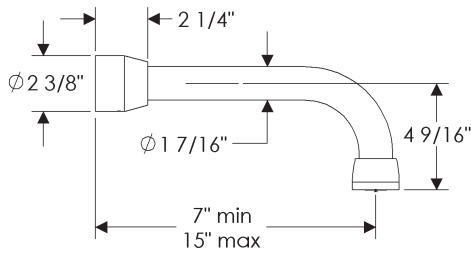

WMT Tub Filler Trim & Rough with TF502 Spout & Volume Controls..... $ 3,308

WMT Tub Filler Trim without Rough with TF502 Spout & Volume Controls..... $ 3,082

Rough ONLY..... $ 226

- Flow rate: 11 GPM aerated
- Locations of valves to be determined during installation.
- Independent Rough Valves supplied only. Intermediate pipe to be supplied by other.
- 3/4" NPT Pipe should project 1 3/16" from finished wall for specified spout projection.