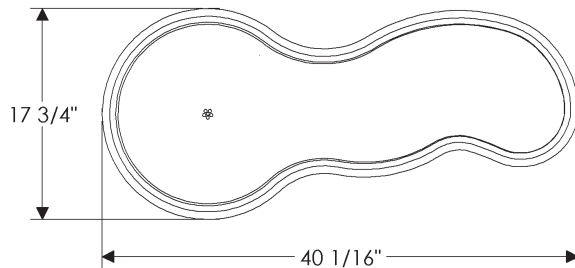

- Specify metal and patina.

SK690 River Sink

SK690 River Sink ..... $ 8,652

40 1/16" x 17 3/4" x 4 11/16" deep
self-rimming or undermount
80 lbs.

Note: This sink is shipped with an integral grid drain. Tailpiece is supplied with sink—1 1/4" x 8" outside dimension with 27 threads per inch.

Rocky Mountain Hardware highly recommends selecting our Light, or Brushed finishes for this product including: Bronze Light (BL), Bronze Brushed (BBB), White Light (WL), or White Brushed (WBB).

All RMH finishes are living finishes and will change with time, touch, and use; however, the above recommended finishes can be restored using a deoxidizing agent with a paste wax finish coat.

Please refer to the General Information portion of our Pricing Book for more information.