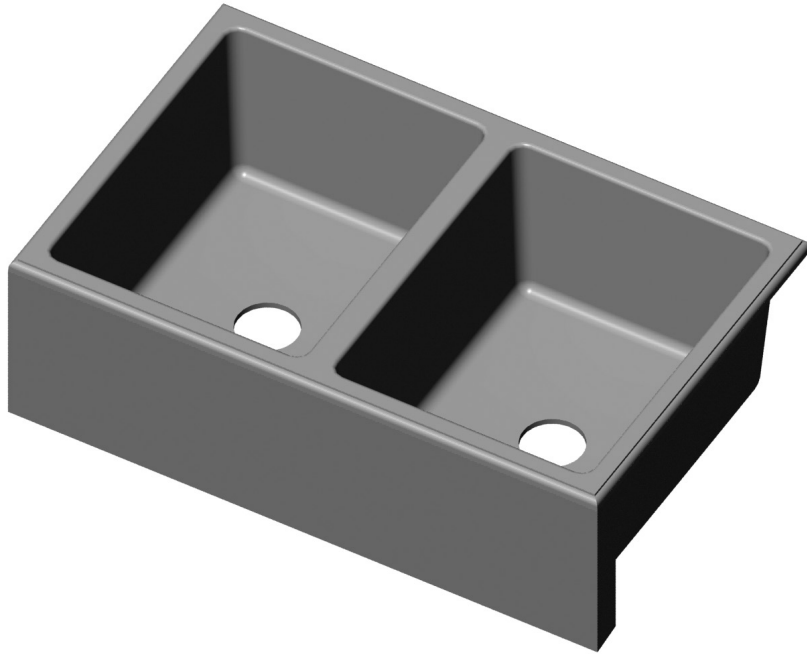

- Specify metal and patina.

KS3622 Double-Lago Apron Front Sink

KS3622

Double-Lago Apron Front Sink $21,453

35 1/16" x 22 1/8" x 9 13/16" deep basins
self-rimming or undermount
274 lbs.

Note: Sink supplied with drain.
Specify drain when ordering.

- Jaclo Model 2806 drain with basket strainer
- Jaclo Model 2827 disposal flange with strainer fits ISE (including Evolution series), Kenmore, KitchenAid, and Maytag.

Rocky Mountain Hardware highly recommends selecting our Light, or Brushed finishes for this product including: Bronze Light (BL), Bronze Brushed (BBB), White Light (WL), or White Brushed (WBB).

All RMH finishes are living finishes and will change with time, touch, and use; however, the above recommended finishes can be restored using a deoxidizing agent with a paste wax finish coat.

Please refer to the General Information portion of our Pricing Book for more information.