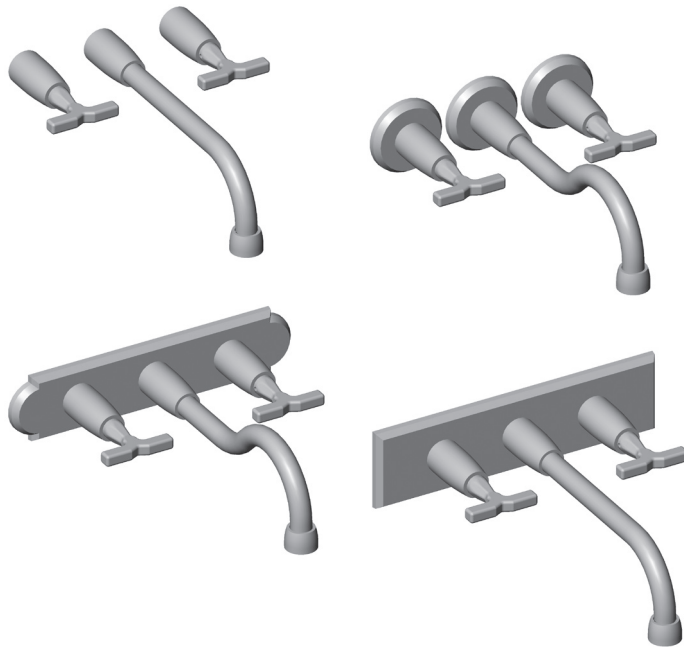

- Rocky Mountain Hardware highly recommends selecting our Light, or Brushed finishes for this product including: Bronze Light (BL), Bronze Brushed (BBB), White Light (WL), or White Brushed (WBB). All RMH finishes are living finishes and will change with time, touch, and use; however, the above recommended finishes can be restored using a deoxidizing agent with a paste wax finish coat. Please refer to the General Information portion of our Pricing Book for more information.
- Use this specification in combination with “Plumbing Work Order” as a guide when ordering.
- Combinations are shown with both spout styles and T300 T Handles for illustration purposes only. Refer to Section A for desire handle.
- Pricing includes your choice of finish, bell, and handles except for Crystal Knob (K150 and K155), where an upcharge applies. Call RMH For pricing.
- Prior to ordering, confirm hardware is in compliance with state or local codes.

Wall Mount Faucet Combinations