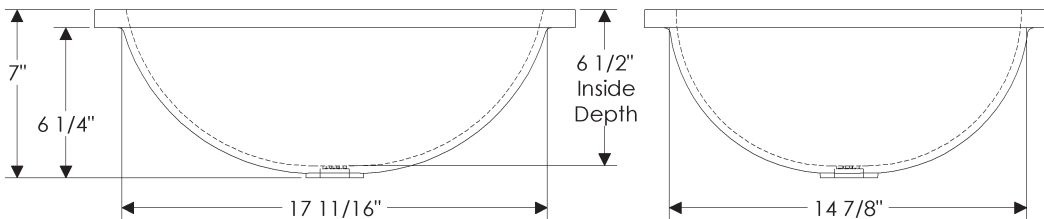

SK319 Ellipse Sink ..... $ 4,424

20" x 17" x 6 1/2" deep
self-rimming or undermount
52 lbs.

Note: This sink is shipped with an integral grid drain. Tailpiece is supplied with sink—1 1/4" x 8" outside dimension with 27 threads per inch.

Rocky Mountain Hardware highly recommends selecting our Light, or Brushed finishes for this product including: Bronze Light (BL), Bronze Brushed (BBB), White Light (WL), or White Brushed (WBB).

All RMH finishes are living finishes and will change with time, touch, and use; however, the above recommended finishes can be restored using a deoxidizing agent with a paste wax finish coat.

Please refer to the General Information portion of our Pricing Book for more information.