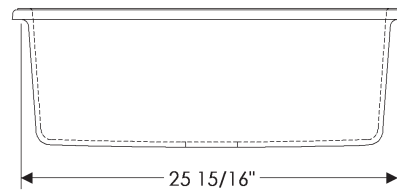

SK527 Fjord Sink $9,592

22 1/8" x 27 3/16" x 9 1/16" deep

self-rimming or undermount

165 lbs.

Note: Sink supplied with drain. Bronze finish.

Specify drain when ordering.

- Jaclo Model 2806 drain with basket strainer
- Jaclo Model 2827 disposal flange with strainer fits ISE (including Evolution series), Kenmore, KitchenAid, and Maytag.

Rocky Mountain Hardware highly recommends selecting our Light, or Brushed finishes for this product including: Bronze Light (BL), Bronze Brushed (BBB), White Light (WL), or White Brushed (WBB).

All RMH finishes are living finishes and will change with time, touch, and use; however, the above recommended finishes can be restored using a deoxidizing agent with a paste wax finish coat.

Please refer to the General Information portion of our Pricing Book for more information.