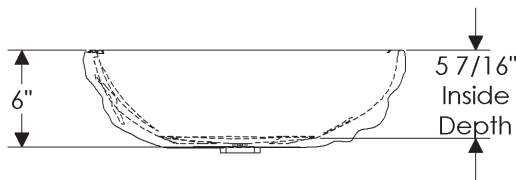

- Specify metal and patina.

SK452 Small Pond Sink

SK452 Small Pond Sink.....$5,658

17" x 16" x 5 7/16" deep

vessel mount

44 lbs.

Note: This sink is shipped with an integral grid drain. Tailpiece is supplied with sink—1 1/4" x 8" outside dimension with 27 threads per inch.

Rocky Mountain Hardware highly recommends selecting our Light, or Brushed finishes for this product including: Bronze Light (BL), Bronze Brushed (BBB), White Light (WL), or White Brushed (WBB).

All RMH finishes are living finishes and will change with time, touch, and use; however, the above recommended finishes can be restored using a deoxidizing agent with a paste wax finish coat.

Please refer to the General Information portion of our Pricing Book for more information.