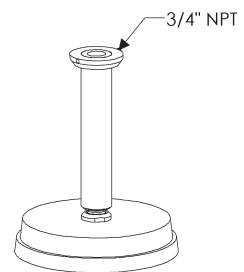

Rain Shower Trim without Rough

with SHR106 Rain Shower Head, VC750 Volume Control, & TC750 Temperature Control $5,454
SHR106 8” diameter Shower Head $4,109
VC750 Volume Control Trim $406
TC750 Temperature Control Trim $939
Rough ONLY (VC750 Volume Control) $114
Rough ONLY (TC750 Temperature Control) $3,542

- Temperature Control Rough is supplied with integral stops.
- Temperature Control Trim is designed with anti-scald protection button.
- Flow Rate: 7.5 GPM