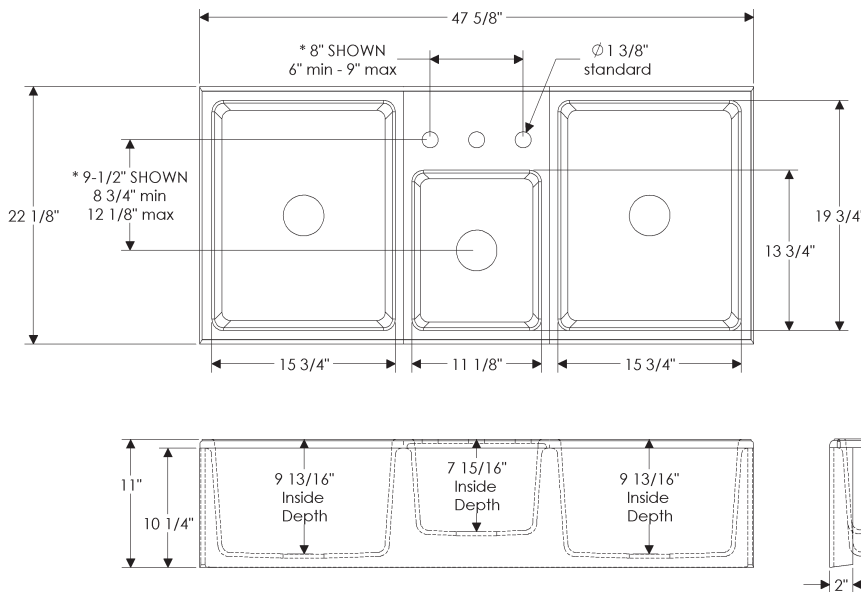

KS4722

Lago-Cove-Lago Apron Front Sink ..... $ 26,969

47 5/8" x 22 1/8" x (9 13/16" deep large basins) (7 15/16" deep small basin)
self-rimming or undermount

349 lbs.

As shown, 14" spout projection is recommended.

Note: Sink supplied with drain.

Specify drain when ordering.

Specify dimensions when ordering.

- Jaclo Model 2806 drain with basket strainer
- Jaclo Model 2827 disposal flange with strainer fits ISE (including Evolution series), Kenmore, KitchenAid, and Maytag.

Rocky Mountain Hardware highly recommends selecting our Light, or Brushed finishes for this product including: Bronze Light (BL), Bronze Brushed (BBB), White Light (WL), or White Brushed (WBB).

All RMH finishes are living finishes and will change with time, touch, and use; however, the above recommended finishes can be restored using a deoxidizing agent with a paste wax finish coat.

Please refer to the General Information portion of our Pricing Book for more information.