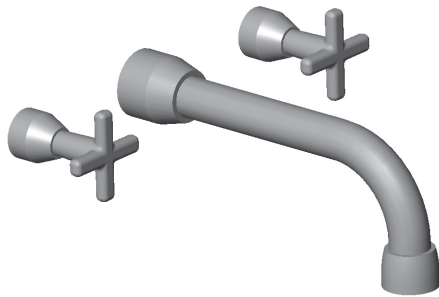

- Rocky Mountain Hardware highly recommends selecting our Light, or Brushed finishes for this product including: Bronze Light (BL), Bronze Brushed (BBB), White Light (WL), or White Brushed (WBB). All RMH finishes are living finishes and will change with time, touch, and use; however, the above recommended finishes can be restored using a deoxidizing agent with a paste wax finish coat. Please refer to the General Information portion of our Pricing Book for more information.
- Use this specification in combination with “Plumbing Work Order” as a guide when ordering.
- Combinations are shown with K235 Cross Knobs for illustration purposes only. Refer to Section A for desired handle.
- Pricing includes your choice of finish, and handles except for Crystal Knob (K150 and K155), where an upcharge applies. Call RMH for pricing.
- Prior to ordering, confirm hardware is in compliance with state or local codes.

Wall Mount Tub Filler