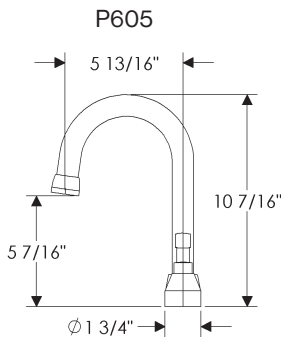

DMF Deck Mount Faucet & Rough with P603 spout $2,768

- Rough supplied with Faucet.
- Optional side spray refer to page R44
- Flow rate: 1.5 GPM laminar flow for lavatory
  4.8 GPM aerated flow for kitchen