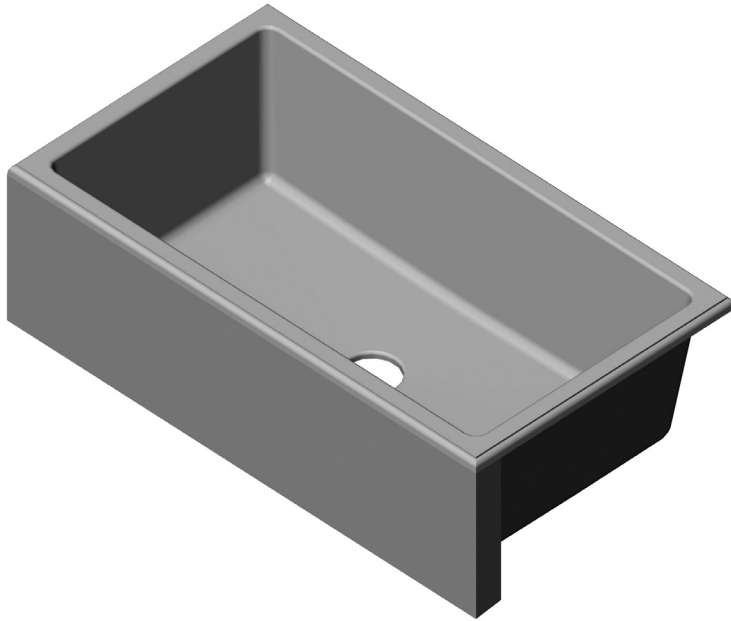

- Specify metal and patina.

KS3620 Reservoir Apron Front Sink