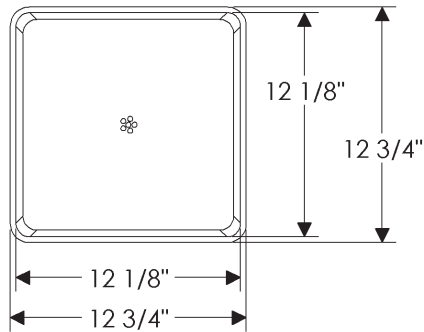

- Specify metal and patina.

SK514 Cascade Sink

SK514 Cascade Sink ..... $ 4,359

12 3/4" x 12 3/4" x 6 1/4" deep

undermount or vessel*

*requires sink to be inset into counter top
38 lbs.

Note: This sink is shipped with an integral grid drain. Tailpiece is supplied with sink—1 1/4" x 8" outside dimension with 27 threads per inch.

Rocky Mountain Hardware highly recommends selecting our Light, or Brushed finishes for this product including: Bronze Light (BL), Bronze Brushed (BBB), White Light (WL), or White Brushed (WBB).

All RMH finishes are living finishes and will change with time, touch, and use; however, the above recommended finishes can be restored using a deoxidizing agent with a paste wax finish coat.

Please refer to the General Information portion of our Pricing Book for more information.