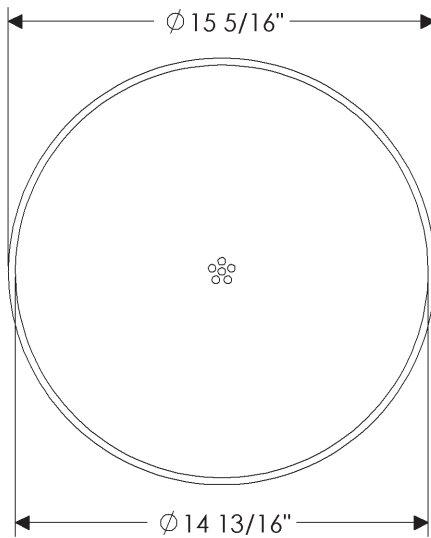

- Specify metal and patina.

SK217 Payette Sink

SK217 Payette Sink ..... $ 4,052

15 5/16" diameter x 5 3/16" deep

vessel or undermount

33 lbs.

Note: This sink is shipped with an integral grid drain. Tailpiece is supplied with sink—1 1/4" x 8" outside dimension with 27 threads per inch.

Rocky Mountain Hardware highly recommends selecting our Light, or Brushed finishes for this product including: Bronze Light (BL), Bronze Brushed (BBB), White Light (WL), or White Brushed (WBB).

All RMH finishes are living finishes and will change with time, touch, and use; however, the above recommended finishes can be restored using a deoxidizing agent with a paste wax finish coat.

Please refer to the General Information portion of our Pricing Book for more information.