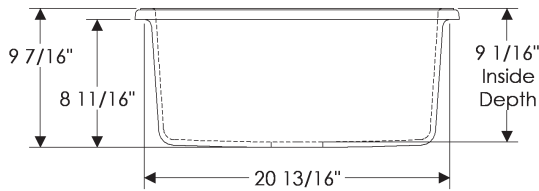

SK527 Fjord Sink $9,592

22 1/8" x 27 3/16" x 9 1/16" deep

self-rimming or undermount

165 lbs.

Note: Sink supplied with drain. Bronze finish.

Specify drain when ordering.

- Jaclo Model 2806 drain with basket strainer
- Jaclo Model 2827 disposal flange with strainer fits ISE (including Evolution series), Kenmore, KitchenAid, and Maytag.

Rocky Mountain Hardware highly recommends selecting our Light, or Brushed finishes for this product including: Bronze Light (BL), Bronze Brushed (BBB), White Light (WL), or White Brushed (WBB).

All RMH finishes are living finishes and will change with time, touch, and use; however, the above recommended finishes can be restored using a deoxidizing agent with a paste wax finish coat.

Please refer to the General Information portion of our Pricing Book for more information.