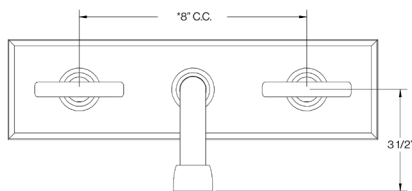

- Flow rate: 1.5 GPM laminar flow

P502

P505

Shown with P201 Large Bell

- * Confirm with actual harness (7" C.C. prior to 2018)
- Spout length is measured from the wall.
- All other specified dimensions remain the same with or without escutcheon and regardless of bell size or handle choice.