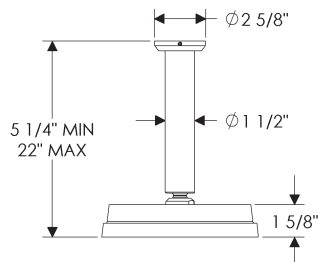

- Rocky Mountain Hardware highly recommends selecting our Light, or Brushed finishes for this product including: Bronze Light (BL), Bronze Brushed (BBB), White Light (WL), or White Brushed (WBB). All RMH finishes are living finishes and will change with time, touch, and use; however, the above recommended finishes can be restored using a deoxidizing agent with a paste wax finish coat. Please refer to the General Information portion of our Pricing Book for more information.
- Use this specification in combination with “Plumbing Work Order” as a guide when ordering.
- Combinations are shown with K235 Cross Knob, L117 French Lever, and E80353 8 1/2” Round escutcheon for illustration purposes only. Refer to Section A for desired handle.
- Pricing includes your choice of finish, and handles except for Crystal Knob (K150 and K155), where an upcharge applies. Call RMH for pricing.
- Prior to ordering, confirm hardware is in compliance with state or local codes.

Rain Shower