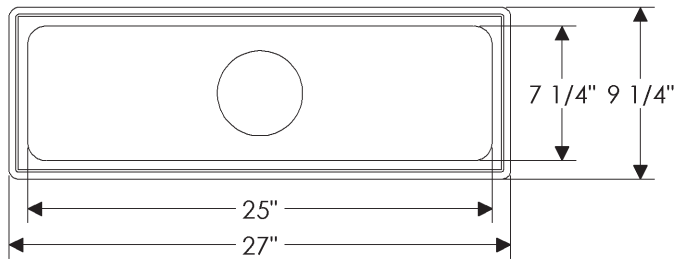

SK408 Avalon Sink $4,795

9 1/4" x 27" x 6 1/4" deep
self-rimming or undermount
59 lbs.

Note: Sink supplied with drain.

Specify drain when ordering.

- Jaclo Model 2806 drain with basket strainer
- Jaclo Model 2827 disposal flange with strainer fits ISE (including Evolution series), Kenmore, KitchenAid, and Maytag.

Rocky Mountain Hardware highly recommends selecting our Light, or Brushed finishes for this product including: Bronze Light (BL), Bronze Brushed (BBB), White Light (WL), or White Brushed (WBB).

All RMH finishes are living finishes and will change with time, touch, and use; however, the above recommended finishes can be restored using a deoxidizing agent with a paste wax finish coat.

Please refer to the General Information portion of our Pricing Book for more information.