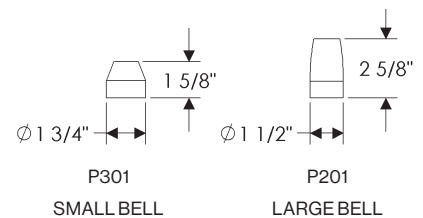

- Flow rate: 1.5 GPM laminar flow

P502

P505

Shown with P201 Large Bell

- * Confirm with actual harness (7" C.C. prior to 2018)
- Spout length is measured from the wall.
- All other specified dimensions remain the same with or without escutcheon and regardless of bell size or handle choice.