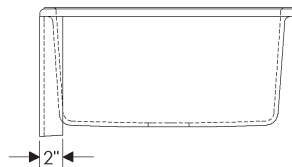

- Specify metal and patina.

KS3622 Double-Lago Apron Front Sink

KS3622

Double-Lago Apron Front Sink $21,453

35 1/16" x 22 1/8" x 9 13/16" deep basins
self-rimming or undermount
274 lbs.

Note: Sink supplied with drain.
Specify drain when ordering.

- Jaclo Model 2806 drain with basket strainer
- Jaclo Model 2827 disposal flange with strainer fits ISE (including Evolution series), Kenmore, KitchenAid, and Maytag.

Rocky Mountain Hardware highly recommends selecting our Light, or Brushed finishes for this product including: Bronze Light (BL), Bronze Brushed (BBB), White Light (WL), or White Brushed (WBB).

All RMH finishes are living finishes and will change with time, touch, and use; however, the above recommended finishes can be restored using a deoxidizing agent with a paste wax finish coat.

Please refer to the General Information portion of our Pricing Book for more information.