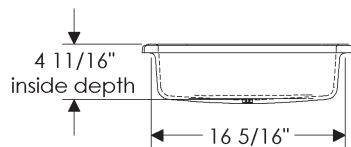

- Specify metal and patina.

SK690 River Sink

SK690 River Sink ..... $ 8,652

40 1/16" x 17 3/4" x 4 11/16" deep
self-rimming or undermount
80 lbs.

Note: This sink is shipped with an integral grid drain. Tailpiece is supplied with sink—1 1/4" x 8" outside dimension with 27 threads per inch.

Rocky Mountain Hardware highly recommends selecting our Light, or Brushed finishes for this product including: Bronze Light (BL), Bronze Brushed (BBB), White Light (WL), or White Brushed (WBB).

All RMH finishes are living finishes and will change with time, touch, and use; however, the above recommended finishes can be restored using a deoxidizing agent with a paste wax finish coat.

Please refer to the General Information portion of our Pricing Book for more information.