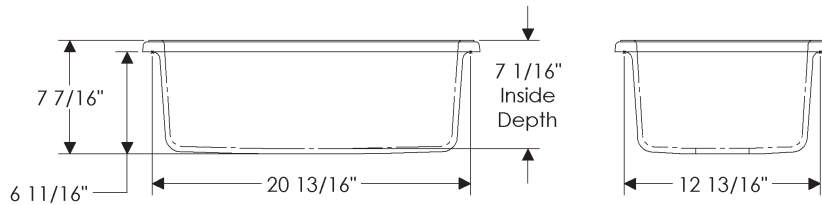

SK528 Harbor Sink $5,361

22 1/8" x 14 1/8" x 7 1/16" deep

self-rimming or undermount

81 lbs.

Note: Sink supplied with drain.

Specify drain when ordering.

- Jaclo Model 2806 drain with basket strainer
- Jaclo Model 2827 disposal flange with strainer fits ISE (including Evolution series), Kenmore, KitchenAid, and Maytag.

Rocky Mountain Hardware highly recommends selecting our Light, or Brushed finishes for this product including: Bronze Light (BL), Bronze Brushed (BBB), White Light (WL), or White Brushed (WBB).

All RMH finishes are living finishes and will change with time, touch, and use; however, the above recommended finishes can be restored using a deoxidizing agent with a paste wax finish coat.

Please refer to the General Information portion of our Pricing Book for more information.