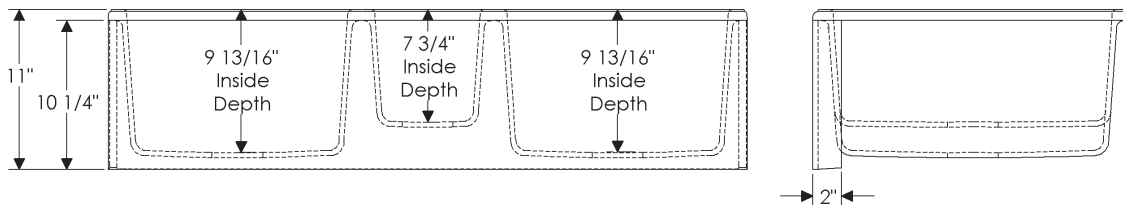

KS4422

Farmhouse Sink ..... $ 26,498

44 1/8" x 22 1/8" x (9 13/16" deep large basins) (7 3/4" deep small basin)
self-rimming or undermount

396 lbs.

Note: Sink supplied with drain.

Specify drain when ordering.

- Jaclo Model 2806 drain with basket strainer
- Jaclo Model 2827 disposal flange with strainer fits ISE (including Evolution series), Kenmore, KitchenAid, and Maytag.

Rocky Mountain Hardware highly recommends selecting our Light, or Brushed finishes for this product including: Bronze Light (BL), Bronze Brushed (BBB), White Light (WL), or White Brushed (WBB).

All RMH finishes are living finishes and will change with time, touch, and use; however, the above recommended finishes can be restored using a deoxidizing agent with a paste wax finish coat.

Please refer to the General Information portion of our Pricing Book for more information.