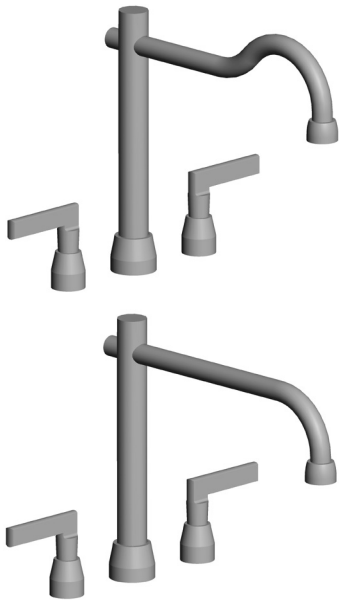

- Rocky Mountain Hardware highly recommends selecting our Light, or Brushed finishes for this product including: Bronze Light (BL), Bronze Brushed (BBB), White Light (WL), or White Brushed (WBB). All RMH finishes are living finishes and will change with time, touch, and use; however, the above recommended finishes can be restored using a deoxidizing agent with a paste wax finish coat. Please refer to the General Information portion of our Pricing Book for more information.
- Use this specification in combination with “Plumbing Work Order” as a guide when ordering.
- Combinations are shown with both spout styles and Small Olympus (LB60) handles for illustration purposes only. Refer to Section A for desired handle.
- Pricing includes your choice of finish, bell, and handles except for Crystal Knob (K150 and K155), where an upcharge applies. Call RMH For pricing.
- Prior to ordering, confirm hardware is in compliance with state or local codes.

Kitchen Deck Mount Faucet