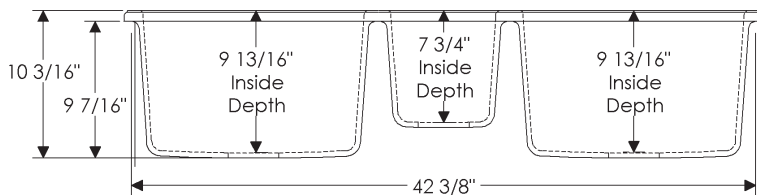

SK444

Lago-Oasis-Lago Combination ..... $ 21,941

44 1/8" x 22 1/8" x (9 13/16" deep large basin) (7 3/4" deep small basin)
self-rimming or undermount
283 lbs.

Note: Sink supplied with drain.

Specify drain when ordering.

- Jaclo Model 2806 drain with basket strainer
- Jaclo Model 2827 disposal flange with strainer fits ISE (including Evolution series), Kenmore, KitchenAid, and Maytag.

Rocky Mountain Hardware highly recommends selecting our Light, or Brushed finishes for this product including: Bronze Light (BL), Bronze Brushed (BBB), White Light (WL), or White Brushed (WBB).

All RMH finishes are living finishes and will change with time, touch, and use; however, the above recommended finishes can be restored using a deoxidizing agent with a paste wax finish coat.

Please refer to the General Information portion of our Pricing Book for more information.