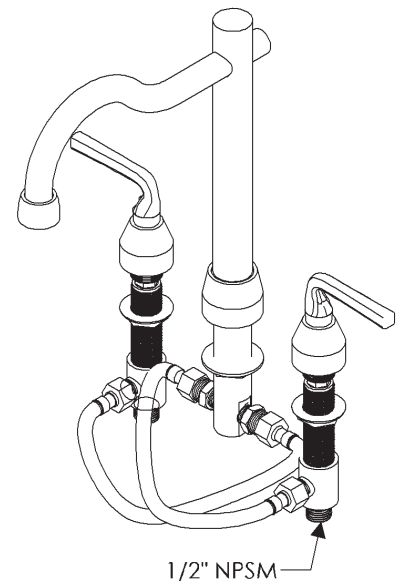

DMF Deck Mount Faucet & Rough

with P703 spout \$ 3,629

- Rough supplied with Faucet.
- Optional side spray refer to page R44
- Flow rate: 4.8 GPM aerated flow for kitchen
1.5 GPM laminar flow for lavatory