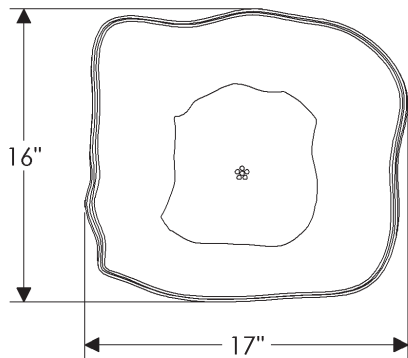

- Specify metal and patina.

SK452 Small Pond Sink

SK452 Small Pond Sink.....$5,658

17" x 16" x 5 7/16" deep

vessel mount

44 lbs.

Note: This sink is shipped with an integral grid drain. Tailpiece is supplied with sink—1 1/4" x 8" outside dimension with 27 threads per inch.

Rocky Mountain Hardware highly recommends selecting our Light, or Brushed finishes for this product including: Bronze Light (BL), Bronze Brushed (BBB), White Light (WL), or White Brushed (WBB).

All RMH finishes are living finishes and will change with time, touch, and use; however, the above recommended finishes can be restored using a deoxidizing agent with a paste wax finish coat.

Please refer to the General Information portion of our Pricing Book for more information.