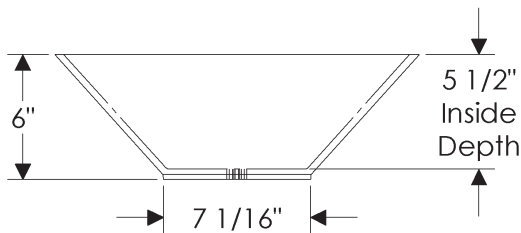

- Specify metal and patina.

SK423 Alice Sink

SK423 Alice Sink $4,139

17 1/2" x 11" x 5 1/2" deep

self rimming, undermount or vessel*

*requires sink to be inset into counter top
36 lbs.

Note: This sink is shipped with an integral grid drain. Tailpiece is supplied with sink—1 1/4" x 8" outside dimension with 27 threads per inch.

Rocky Mountain Hardware highly recommends selecting our Light, or Brushed finishes for this product including: Bronze Light (BL), Bronze Brushed (BBB), White Light (WL), or White Brushed (WBB).

All RMH finishes are living finishes and will change with time, touch, and use; however, the above recommended finishes can be restored using a deoxidizing agent with a paste wax finish coat.

Please refer to the General Information portion of our Pricing Book for more information.