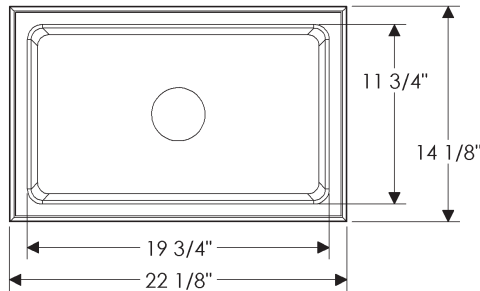

SK528 Harbor Sink $5,361

22 1/8" x 14 1/8" x 7 1/16" deep

self-rimming or undermount

81 lbs.

Note: Sink supplied with drain.

Specify drain when ordering.

- Jaclo Model 2806 drain with basket strainer
- Jaclo Model 2827 disposal flange with strainer fits ISE (including Evolution series), Kenmore, KitchenAid, and Maytag.

Rocky Mountain Hardware highly recommends selecting our Light, or Brushed finishes for this product including: Bronze Light (BL), Bronze Brushed (BBB), White Light (WL), or White Brushed (WBB).

All RMH finishes are living finishes and will change with time, touch, and use; however, the above recommended finishes can be restored using a deoxidizing agent with a paste wax finish coat.

Please refer to the General Information portion of our Pricing Book for more information.