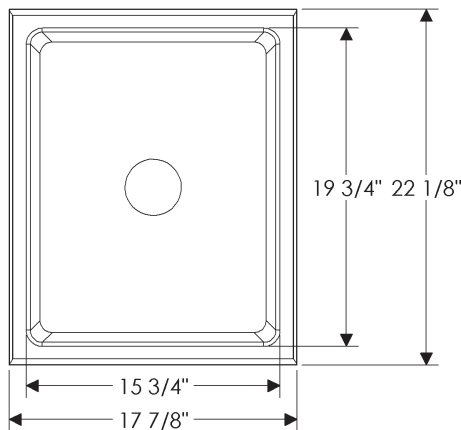

- Specify metal and patina.

SK418 Lago Sink

SK418 Lago Sink ..... $ 6,101

17 7/8" x 22 1/8" x 9 13/16" deep

self-rimming or undermount

123 lbs.

Note: Sink supplied with drain.

Specify drain when ordering.

- Jaclo Model 2806 drain with basket strainer
- Jaclo Model 2827 disposal flange with strainer fits ISE (including Evolution series), Kenmore, KitchenAid, and Maytag.

Rocky Mountain Hardware highly recommends selecting our Light, or Brushed finishes for this product including: Bronze Light (BL), Bronze Brushed (BBB), White Light (WL), or White Brushed (WBB).

All RMH finishes are living finishes and will change with time, touch, and use; however, the above recommended finishes can be restored using a deoxidizing agent with a paste wax finish coat.

Please refer to the General Information portion of our Pricing Book for more information.