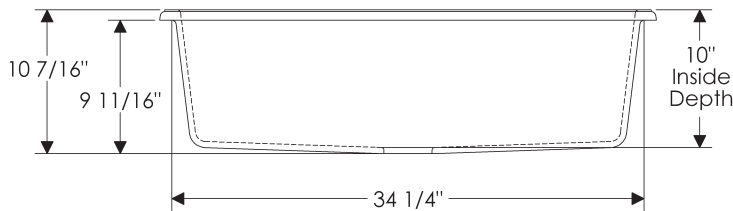

SK432 Reservoir Sink ..... $ 12,216

36" x 20" x 10" deep
self-rimming or undermount
175 lbs.

Note: Sink supplied with drain.
Specify drain when ordering.

- Jaclo Model 2806 drain with basket strainer
- Jaclo Model 2827 disposal flange with strainer fits ISE (including Evolution series), Kenmore, KitchenAid, and Maytag.

Rocky Mountain Hardware highly recommends selecting our Light, or Brushed finishes for this product including: Bronze Light (BL), Bronze Brushed (BBB), White Light (WL), or White Brushed (WBB).

All RMH finishes are living finishes and will change with time, touch, and use; however, the above recommended finishes can be restored using a deoxidizing agent with a paste wax finish coat.

Please refer to the General Information portion of our Pricing Book for more information.