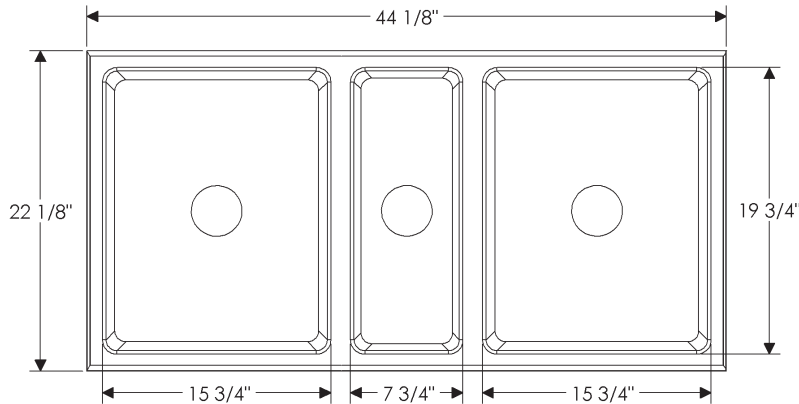

SK444

Lago-Oasis-Lago Combination ..... $ 21,941

44 1/8" x 22 1/8" x (9 13/16" deep large basin) (7 3/4" deep small basin)
self-rimming or undermount
283 lbs.

Note: Sink supplied with drain.

Specify drain when ordering.

- Jaclo Model 2806 drain with basket strainer
- Jaclo Model 2827 disposal flange with strainer fits ISE (including Evolution series), Kenmore, KitchenAid, and Maytag.

Rocky Mountain Hardware highly recommends selecting our Light, or Brushed finishes for this product including: Bronze Light (BL), Bronze Brushed (BBB), White Light (WL), or White Brushed (WBB).

All RMH finishes are living finishes and will change with time, touch, and use; however, the above recommended finishes can be restored using a deoxidizing agent with a paste wax finish coat.

Please refer to the General Information portion of our Pricing Book for more information.