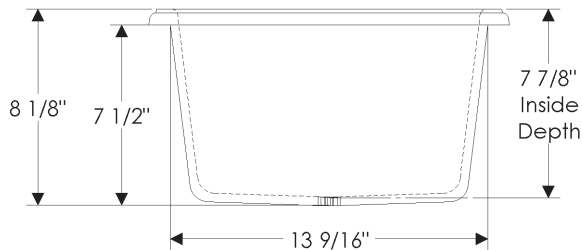

- Specify metal and patina.

SK215 Bar Sink

SK215 Bar Sink ..... $ 4,344

15" diameter x 7 7/8" deep
self-rimming or undermount
51 lbs.

Note: This sink is shipped with an integral grid drain. Tailpiece is supplied with sink—1 1/4" x 8" outside dimension with 27 threads per inch.

Rocky Mountain Hardware highly recommends selecting our Light, or Brushed finishes for this product including: Bronze Light (BL), Bronze Brushed (BBB), White Light (WL), or White Brushed (WBB).

All RMH finishes are living finishes and will change with time, touch, and use; however, the above recommended finishes can be restored using a deoxidizing agent with a paste wax finish coat.

Please refer to the General Information portion of our Pricing Book for more information.