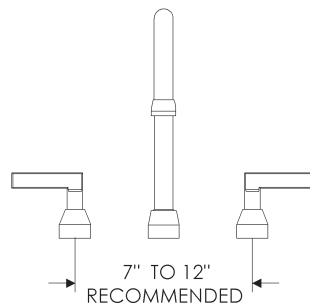

DMF Deck Mount Faucet & Rough with P603 spout $2,768

- Rough supplied with Faucet.
- Optional side spray refer to page R44
- Flow rate: 1.5 GPM laminar flow for lavatory
  4.8 GPM aerated flow for kitchen