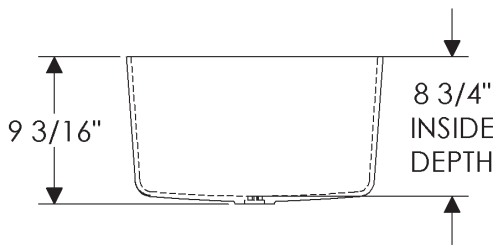

- Specify metal and patina.

SK516 Cascade Sink

SK516 Cascade Sink $5,283

16" x 16" x 8 3/4" deep

undermount or vessel*

*requires sink to be inset into counter top
64 lbs.

Note: This sink is shipped with an integral grid drain. Tailpiece is supplied with sink—1 1/4" x 8" outside dimension with 27 threads per inch.

Rocky Mountain Hardware highly recommends selecting our Light, or Brushed finishes for this product including: Bronze Light (BL), Bronze Brushed (BBB), White Light (WL), or White Brushed (WBB).

All RMH finishes are living finishes and will change with time, touch, and use; however, the above recommended finishes can be restored using a deoxidizing agent with a paste wax finish coat.

Please refer to the General Information portion of our Pricing Book for more information.