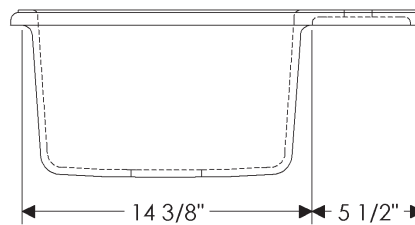

SK660 Bay Sink $5,893

17 3/16" x 20 7/16" x 7 15/16" deep

self-rimming

79 lbs.

Note: Sink supplied with drain.

Specify drain when ordering.

Specify dimensions when ordering.

- Jaclo Model 2806 drain with basket strainer
- Jaclo Model 2827 disposal flange with strainer fits ISE (including Evolution series), Kenmore, KitchenAid, and Maytag.

Rocky Mountain Hardware highly recommends selecting our Light, or Brushed finishes for this product including: Bronze Light (BL), Bronze Brushed (BBB), White Light (WL), or White Brushed (WBB).

All RMH finishes are living finishes and will change with time, touch, and use; however, the above recommended finishes can be restored using a deoxidizing agent with a paste wax finish coat.

Please refer to the General Information portion of our Pricing Book for more information.