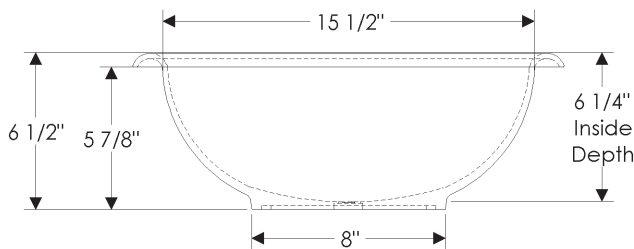

- Specify metal and patina.

SK218 Cirque Sink

SK218 Cirque Sink $4,169

18" diameter x 6 1/4" deep

vessel or self-rimming

39 lbs.

Note: This sink is shipped with an integral grid drain. Tailpiece is supplied with sink—1 1/4" x 8" outside dimension with 27 threads per inch.

Rocky Mountain Hardware highly recommends selecting our Light, or Brushed finishes for this product including: Bronze Light (BL), Bronze Brushed (BBB), White Light (WL), or White Brushed (WBB).

All RMH finishes are living finishes and will change with time, touch, and use; however, the above recommended finishes can be restored using a deoxidizing agent with a paste wax finish coat.

Please refer to the General Information portion of our Pricing Book for more information.