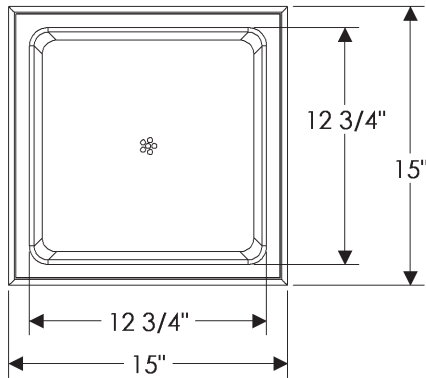

SK515 Square Bar Sink $4,578

15" x 15" x 7 9/16" deep

self-rimming or undermount

60 lbs.

Note: This sink is shipped with an integral grid drain. Tailpiece is supplied with sink—1 1/4" x 8" outside dimension with 27 threads per inch.

Rocky Mountain Hardware highly recommends selecting our Light, or Brushed finishes for this product including: Bronze Light (BL), Bronze Brushed (BBB), White Light (WL), or White Brushed (WBB).

All RMH finishes are living finishes and will change with time, touch, and use; however, the above recommended finishes can be restored using a deoxidizing agent with a paste wax finish coat.

Please refer to the General Information portion of our Pricing Book for more information.