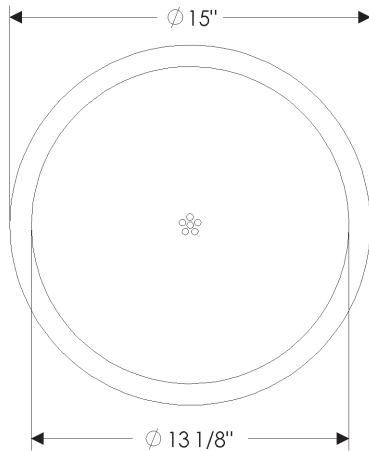

- Specify metal and patina.

SK215 Bar Sink

SK215 Bar Sink ..... $ 4,344

15" diameter x 7 7/8" deep
self-rimming or undermount
51 lbs.

Note: This sink is shipped with an integral grid drain. Tailpiece is supplied with sink—1 1/4" x 8" outside dimension with 27 threads per inch.

Rocky Mountain Hardware highly recommends selecting our Light, or Brushed finishes for this product including: Bronze Light (BL), Bronze Brushed (BBB), White Light (WL), or White Brushed (WBB).

All RMH finishes are living finishes and will change with time, touch, and use; however, the above recommended finishes can be restored using a deoxidizing agent with a paste wax finish coat.

Please refer to the General Information portion of our Pricing Book for more information.