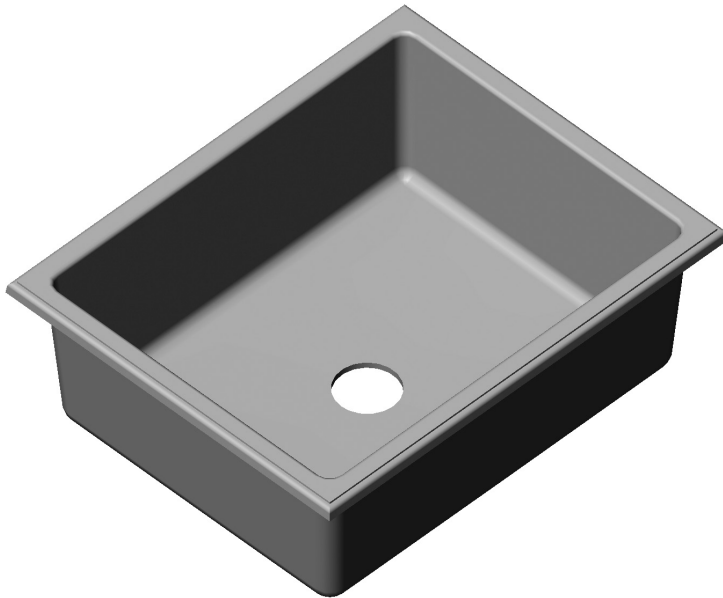

Please refer to the General Information portion of our Pricing Book for more information.

- Specify metal and patina.

SK527 Fjord Sink

SK527 Fjord Sink\$9,592

22 1/8" x 27 3/16" x 9 1/16" deep

self-rimming or undermount