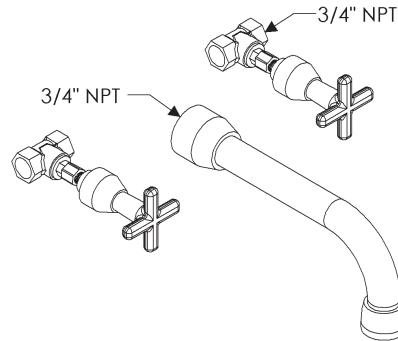

WMT Tub Filler Trim & Rough with TF502 Spout & Volume Controls..... $ 3,308

WMT Tub Filler Trim without Rough with TF502 Spout & Volume Controls..... $ 3,082

Rough ONLY..... $ 226

- Flow rate: 11 GPM aerated
- Locations of valves to be determined during installation.
- Independent Rough Valves supplied only. Intermediate pipe to be supplied by other.
- 3/4" NPT Pipe should project 1 3/16" from finished wall for specified spout projection.