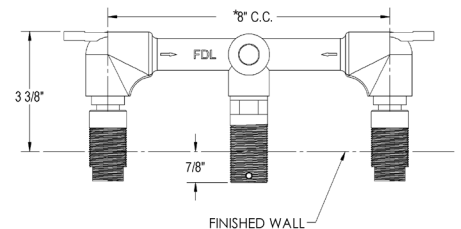

WMF Wall Mount Faucet without Rough

with NO escutcheon	$ 1,650
with E418 3 1/4" Round escutcheons.....	$ 1,973
with E707 3" x 13" Arched escutcheon.....	$ 1,946
with E465 3 1/2" x 13" Rectangular escutcheon	$ 1,946
Rough ONLY.....	$ 440

- Flow rate: 1.5 GPM laminar flow