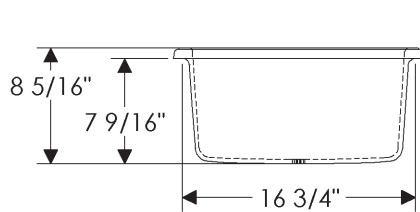

SK315 Oval Bar Sink ..... $ 4,385

18" x 15" x 8" deep

self-rimming or undermount

50 lbs.

Note: This sink is shipped with an integral grid drain. Tailpiece is supplied with sink—1 1/4" x 8" outside dimension with 27 threads per inch.

Rocky Mountain Hardware highly recommends selecting our Light, or Brushed finishes for this product including: Bronze Light (BL), Bronze Brushed (BBB), White Light (WL), or White Brushed (WBB).

All RMH finishes are living finishes and will change with time, touch, and use; however, the above recommended finishes can be restored using a deoxidizing agent with a paste wax finish coat.

Please refer to the General Information portion of our Pricing Book for more information.