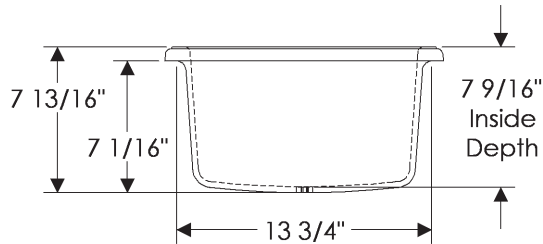

SK515 Square Bar Sink $4,578

15" x 15" x 7 9/16" deep

self-rimming or undermount

60 lbs.

Note: This sink is shipped with an integral grid drain. Tailpiece is supplied with sink—1 1/4" x 8" outside dimension with 27 threads per inch.

Rocky Mountain Hardware highly recommends selecting our Light, or Brushed finishes for this product including: Bronze Light (BL), Bronze Brushed (BBB), White Light (WL), or White Brushed (WBB).

All RMH finishes are living finishes and will change with time, touch, and use; however, the above recommended finishes can be restored using a deoxidizing agent with a paste wax finish coat.

Please refer to the General Information portion of our Pricing Book for more information.