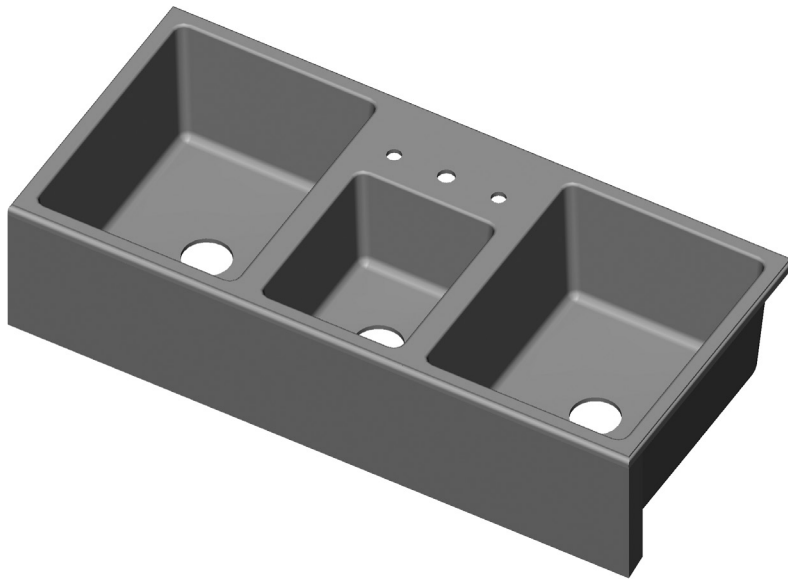

- Specify metal and patina.

KS4722 Lago-Cove-Lago Apron Front Sink