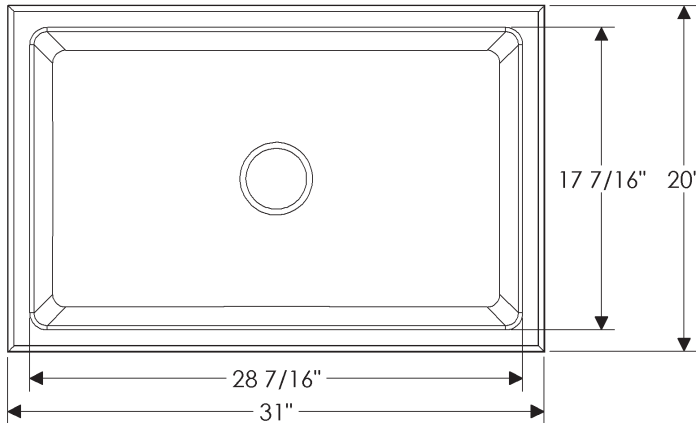

- Specify metal and patina.

KS3120 Alturas Apron Front Sink

KS3120 Alturas Apron Front Sink $15,267

31" x 20" x 10" deep

self-rimming or undermount

163 lbs.

Note: Sink supplied with drain.

Specify drain when ordering.

- Jaclo Model 2806 drain with basket strainer
- Jaclo Model 2827 disposal flange with strainer fits ISE (including Evolution series), Kenmore, KitchenAid, and Maytag.

Rocky Mountain Hardware highly recommends selecting our Light, or Brushed finishes for this product including: Bronze Light (BL), Bronze Brushed (BBB), White Light (WL), or White Brushed (WBB).

All RMH finishes are living finishes and will change with time, touch, and use; however, the above recommended finishes can be restored using a deoxidizing agent with a paste wax finish coat.

Please refer to the General Information portion of our Pricing Book for more information.