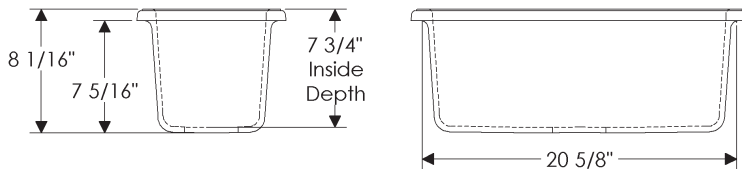

- Specify metal and patina.

SK410 Oasis Sink

SK410 Oasis Sink $5,048

9 3/4" x 22 1/8" x 7 3/4" deep

self-rimming or undermount

73 lbs.

Note: Sink supplied with drain.

Specify drain when ordering.

- Jaclo Model 2806 drain with basket strainer
- Jaclo Model 2827 disposal flange with strainer fits ISE (including Evolution series), Kenmore, KitchenAid, and Maytag.

Rocky Mountain Hardware highly recommends selecting our Light, or Brushed finishes for this product including: Bronze Light (BL), Bronze Brushed (BBB), White Light (WL), or White Brushed (WBB).

All RMH finishes are living finishes and will change with time, touch, and use; however, the above recommended finishes can be restored using a deoxidizing agent with a paste wax finish coat.

Please refer to the General Information portion of our Pricing Book for more information.