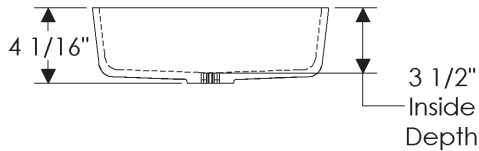

- Specify metal and patina.

SK214 Pettit Sink

SK214 Pettit Sink $3,991

12 3/4" diameter x 3 1/2" deep

undermount or vessel*

*requires sink to be inset into counter top
21 lbs.

Note: This sink is shipped with an integral grid drain. Tailpiece is supplied with sink—1 1/4" x 8" outside dimension with 27 threads per inch.

Rocky Mountain Hardware highly recommends selecting our Light, or Brushed finishes for this product including: Bronze Light (BL), Bronze Brushed (BBB), White Light (WL), or White Brushed (WBB).

All RMH finishes are living finishes and will change with time, touch, and use; however, the above recommended finishes can be restored using a deoxidizing agent with a paste wax finish coat.

Please refer to the General Information portion of our Pricing Book for more information.