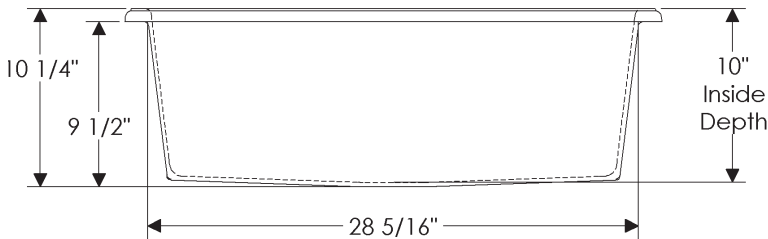

SK431 Alturas Sink $10,708

31" x 20" x 10" deep
self-rimming or undermount
158 lbs.

Note: Sink supplied with drain.
Specify drain when ordering.

- Jaclo Model 2806 drain with basket strainer
- Jaclo Model 2827 disposal flange with strainer fits ISE (including Evolution series), Kenmore, KitchenAid, and Maytag.

Rocky Mountain Hardware highly recommends selecting our Light, or Brushed finishes for this product including: Bronze Light (BL), Bronze Brushed (BBB), White Light (WL), or White Brushed (WBB).

All RMH finishes are living finishes and will change with time, touch, and use; however, the above recommended finishes can be restored using a deoxidizing agent with a paste wax finish coat.

Please refer to the General Information portion of our Pricing Book for more information.