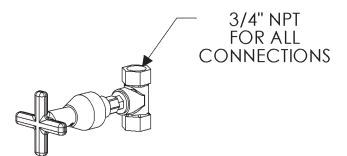

Rain Shower Trim without Rough

with SHR106 Rain Shower Head, VC750 Volume Control, & TC750 Temperature Control $5,454
SHR106 8” diameter Shower Head $4,109
VC750 Volume Control Trim $406
TC750 Temperature Control Trim $939
Rough ONLY (VC750 Volume Control) $114
Rough ONLY (TC750 Temperature Control) $3,542

- Temperature Control Rough is supplied with integral stops.
- Temperature Control Trim is designed with anti-scald protection button.
- Flow Rate: 7.5 GPM