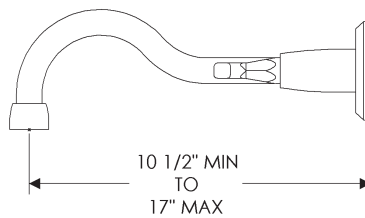

- Flow rate: 1.5 GPM laminar flow

P502

P505

Shown with P201 Large Bell

- * Confirm with actual harness (7" C.C. prior to 2018)
- Spout length is measured from the wall.
- All other specified dimensions remain the same with or without escutcheon and regardless of bell size or handle choice.