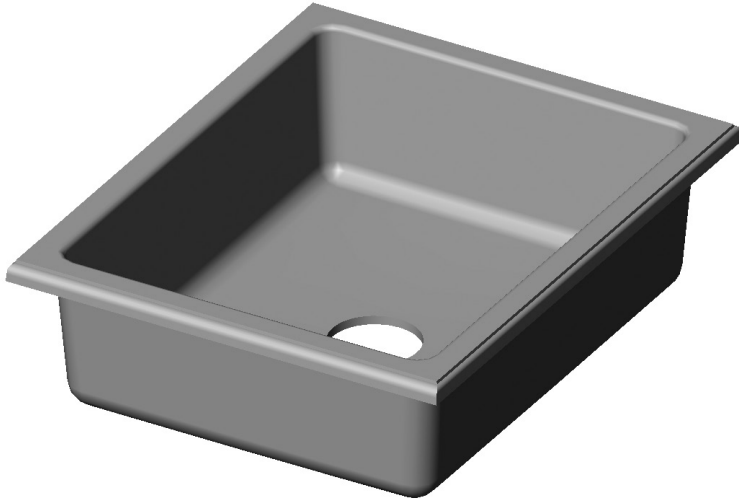

- Specify metal and patina.

SK417 Lago I Sink

SK417 Lago I Sink $6,001

17 7/8" x 22 1/8" x 6 1/8" deep

self-rimming or undermount

75 lbs.

Note: Sink supplied with drain.

Specify drain when ordering.

- Jaclo Model 2806 drain with basket strainer
- Jaclo Model 2827 disposal flange with strainer fits ISE (including Evolution series), Kenmore, KitchenAid, and Maytag.

Rocky Mountain Hardware highly recommends selecting our Light, or Brushed finishes for this product including: Bronze Light (BL), Bronze Brushed (BBB), White Light (WL), or White Brushed (WBB).

All RMH finishes are living finishes and will change with time, touch, and use; however, the above recommended finishes can be restored using a deoxidizing agent with a paste wax finish coat.

Please refer to the General Information portion of our Pricing Book for more information.