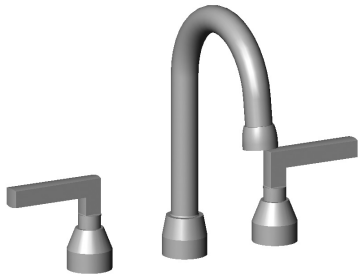

- Rocky Mountain Hardware highly recommends selecting our Light, or Brushed finishes for this product including: Bronze Light (BL), Bronze Brushed (BBB), White Light (WL), or White Brushed (WBB). All RMH finishes are living finishes and will change with time, touch, and use; however, the above recommended finishes can be restored using a deoxidizing agent with a paste wax finish coat. Please refer to the General Information portion of our Pricing Book for more information.
- Use this specification in combination with "Plumbing Work Order" as a guide when ordering.
- Combinations are shown with both spout styles and Small Olympus (LB60) handles for illustration purposes only. Refer to Section A for desired handle.
- Pricing includes your choice of finish, bell, and handles except for Crystal Knob (K150 and K155), where an upcharge applies. Call RMH For pricing.
- Prior to ordering, confirm hardware is in compliance with state or local codes.

Lavatory Deck Mount Faucet