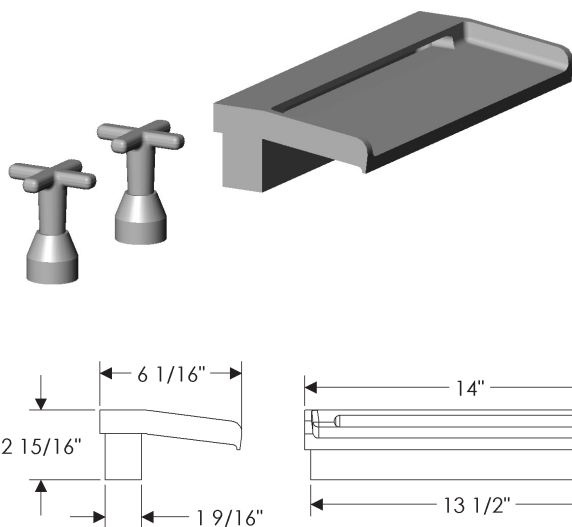

DMT Tub Filler Trim & Rough with TF702 Spout & Volume Controls ..... $ 4,716

- Rough supplied with tub filler
- Flow rate: 11 GPM aerated