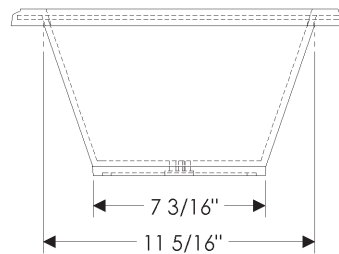

- Specify metal and patina.

SK422 Quadra Sink

SK422 Quadra Sink ..... $ 4,694

22" x 14" x 6 3/8" deep

self rimming, undermount or vessel

66 lbs.

Note: This sink is shipped with an integral grid drain. Tailpiece is supplied with sink—1 1/4" x 8" outside dimension with 27 threads per inch.

Rocky Mountain Hardware highly recommends selecting our Light, or Brushed finishes for this product including: Bronze Light (BL), Bronze Brushed (BBB), White Light (WL), or White Brushed (WBB).

All RMH finishes are living finishes and will change with time, touch, and use; however, the above recommended finishes can be restored using a deoxidizing agent with a paste wax finish coat.

Please refer to the General Information portion of our Pricing Book for more information.