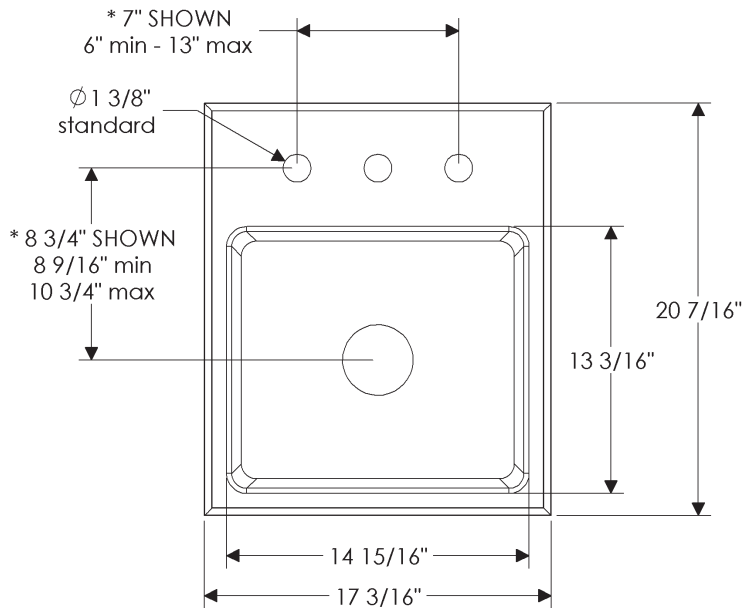

SK660 Bay Sink $5,893

17 3/16" x 20 7/16" x 7 15/16" deep

self-rimming

79 lbs.

Note: Sink supplied with drain.

Specify drain when ordering.

Specify dimensions when ordering.

- Jaclo Model 2806 drain with basket strainer
- Jaclo Model 2827 disposal flange with strainer fits ISE (including Evolution series), Kenmore, KitchenAid, and Maytag.

Rocky Mountain Hardware highly recommends selecting our Light, or Brushed finishes for this product including: Bronze Light (BL), Bronze Brushed (BBB), White Light (WL), or White Brushed (WBB).

All RMH finishes are living finishes and will change with time, touch, and use; however, the above recommended finishes can be restored using a deoxidizing agent with a paste wax finish coat.

Please refer to the General Information portion of our Pricing Book for more information.