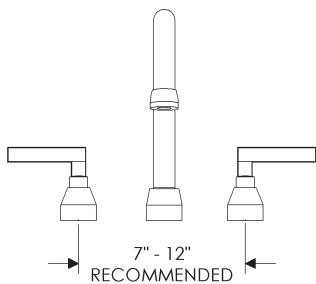

DMF Deck Mount Faucet & Rough with P603 spout $2,768

- Rough supplied with Faucet.
- Optional side spray refer to page R44
- Flow rate: 1.5 GPM laminar flow for lavatory
  4.8 GPM aerated flow for kitchen