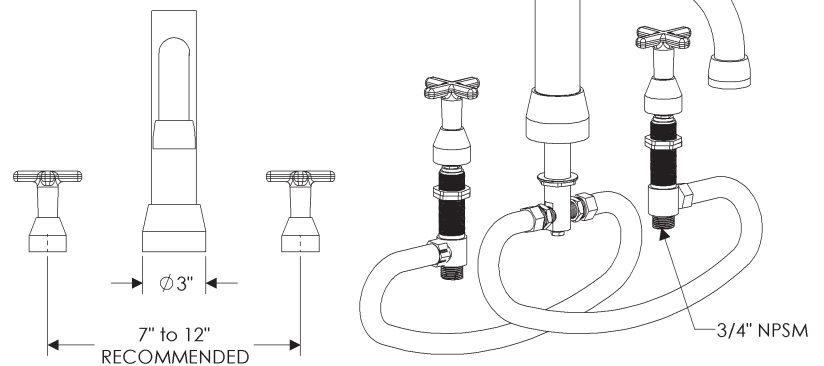

DMT Tub Filler Trim & Rough with TF702 Spout & Volume Controls ..... $ 4,716

- Rough supplied with tub filler
- Flow rate: 11 GPM aerated