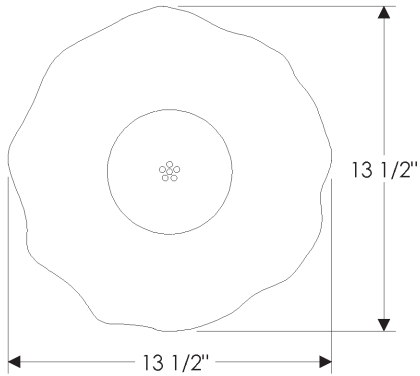

- Specify metal and patina.

SK151 Mini Flora Sink

SK151 Mini Flora Sink $3,838

13 1/2" diameter x 6 1/8" deep

vessel mount

23 lbs.

Note: This sink is shipped with an integral grid drain. Tailpiece is supplied with sink—1 1/4" x 8" outside dimension with 27 threads per inch.

Rocky Mountain Hardware highly recommends selecting our Light, or Brushed finishes for this product including: Bronze Light (BL), Bronze Brushed (BBB), White Light (WL), or White Brushed (WBB).

All RMH finishes are living finishes and will change with time, touch, and use; however, the above recommended finishes can be restored using a deoxidizing agent with a paste wax finish coat.

Please refer to the General Information portion of our Pricing Book for more information.