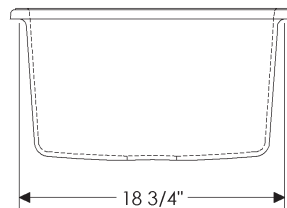

- Specify metal and patina.

SK412 Oasis I Sink

SK412 Oasis I Sink ..... $ 6,093

12" x 20" x 10 3/8" deep
self-rimming or undermount
71 lbs.

Note: Sink supplied with drain.
Specify drain when ordering.

- Jaclo Model 2806 drain with basket strainer
- Jaclo Model 2827 disposal flange with strainer fits ISE (including Evolution series), Kenmore, KitchenAid, and Maytag.

Rocky Mountain Hardware highly recommends selecting our Light, or Brushed finishes for this product including: Bronze Light (BL), Bronze Brushed (BBB), White Light (WL), or White Brushed (WBB).

All RMH finishes are living finishes and will change with time, touch, and use; however, the above recommended finishes can be restored using a deoxidizing agent with a paste wax finish coat.

Please refer to the General Information portion of our Pricing Book for more information.