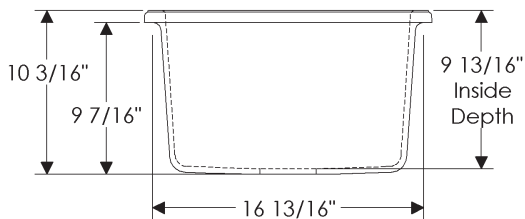

- Specify metal and patina.

SK418 Lago Sink

SK418 Lago Sink ..... $ 6,101

17 7/8" x 22 1/8" x 9 13/16" deep

self-rimming or undermount

123 lbs.

Note: Sink supplied with drain.

Specify drain when ordering.

- Jaclo Model 2806 drain with basket strainer
- Jaclo Model 2827 disposal flange with strainer fits ISE (including Evolution series), Kenmore, KitchenAid, and Maytag.

Rocky Mountain Hardware highly recommends selecting our Light, or Brushed finishes for this product including: Bronze Light (BL), Bronze Brushed (BBB), White Light (WL), or White Brushed (WBB).

All RMH finishes are living finishes and will change with time, touch, and use; however, the above recommended finishes can be restored using a deoxidizing agent with a paste wax finish coat.

Please refer to the General Information portion of our Pricing Book for more information.