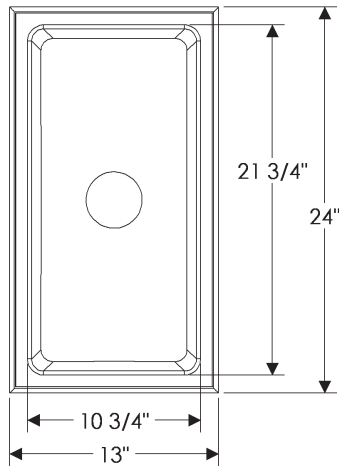

- Specify metal and patina.

SK413 Firth Sink

SK413 Firth Sink $6,626

13" x 24" x 9 11/16" deep
self-rimming or undermount
85 lbs.

Note: Sink supplied with drain.

Specify drain when ordering.

- Jaclo Model 2806 drain with basket strainer
- Jaclo Model 2827 disposal flange with strainer fits ISE (including Evolution series), Kenmore, KitchenAid, and Maytag.

Rocky Mountain Hardware highly recommends selecting our Light, or Brushed finishes for this product including: Bronze Light (BL), Bronze Brushed (BBB), White Light (WL), or White Brushed (WBB).

All RMH finishes are living finishes and will change with time, touch, and use; however, the above recommended finishes can be restored using a deoxidizing agent with a paste wax finish coat.

Please refer to the General Information portion of our Pricing Book for more information.