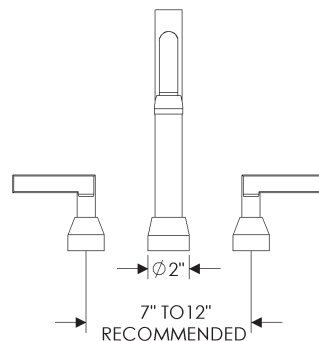

DMF Deck Mount Faucet & Rough

with P703 spout ..... $ 3,629

- Rough supplied with Faucet.
- Optional side spray refer to page R44
- Flow rate: 4.8 GPM aerated flow for kitchen
  1.5 GPM laminar flow for lavatory