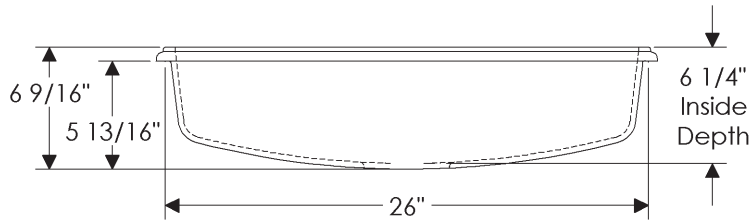

SK408 Avalon Sink $4,795

9 1/4" x 27" x 6 1/4" deep
self-rimming or undermount
59 lbs.

Note: Sink supplied with drain.

Specify drain when ordering.

- Jaclo Model 2806 drain with basket strainer
- Jaclo Model 2827 disposal flange with strainer fits ISE (including Evolution series), Kenmore, KitchenAid, and Maytag.

Rocky Mountain Hardware highly recommends selecting our Light, or Brushed finishes for this product including: Bronze Light (BL), Bronze Brushed (BBB), White Light (WL), or White Brushed (WBB).

All RMH finishes are living finishes and will change with time, touch, and use; however, the above recommended finishes can be restored using a deoxidizing agent with a paste wax finish coat.

Please refer to the General Information portion of our Pricing Book for more information.