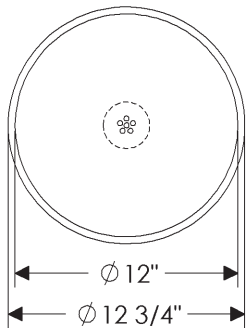

- Specify metal and patina.

SK214 Pettit Sink

SK214 Pettit Sink $3,991

12 3/4" diameter x 3 1/2" deep

undermount or vessel*

*requires sink to be inset into counter top
21 lbs.

Note: This sink is shipped with an integral grid drain. Tailpiece is supplied with sink—1 1/4" x 8" outside dimension with 27 threads per inch.

Rocky Mountain Hardware highly recommends selecting our Light, or Brushed finishes for this product including: Bronze Light (BL), Bronze Brushed (BBB), White Light (WL), or White Brushed (WBB).

All RMH finishes are living finishes and will change with time, touch, and use; however, the above recommended finishes can be restored using a deoxidizing agent with a paste wax finish coat.

Please refer to the General Information portion of our Pricing Book for more information.