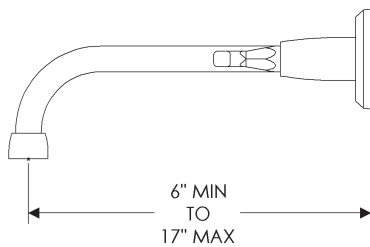

- Flow rate: 1.5 GPM laminar flow

P502

P505

Shown with P201 Large Bell

- * Confirm with actual harness (7" C.C. prior to 2018)
- Spout length is measured from the wall.
- All other specified dimensions remain the same with or without escutcheon and regardless of bell size or handle choice.