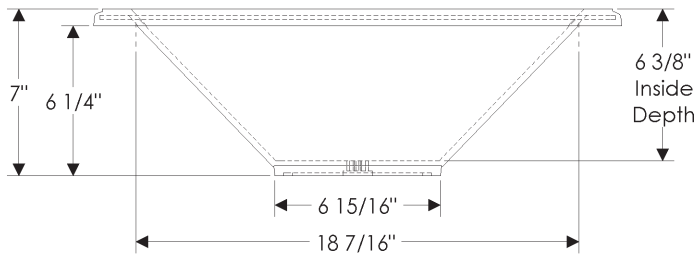

- Specify metal and patina.

SK422 Quadra Sink

SK422 Quadra Sink ..... $ 4,694

22" x 14" x 6 3/8" deep

self rimming, undermount or vessel

66 lbs.

Note: This sink is shipped with an integral grid drain. Tailpiece is supplied with sink—1 1/4" x 8" outside dimension with 27 threads per inch.

Rocky Mountain Hardware highly recommends selecting our Light, or Brushed finishes for this product including: Bronze Light (BL), Bronze Brushed (BBB), White Light (WL), or White Brushed (WBB).

All RMH finishes are living finishes and will change with time, touch, and use; however, the above recommended finishes can be restored using a deoxidizing agent with a paste wax finish coat.

Please refer to the General Information portion of our Pricing Book for more information.