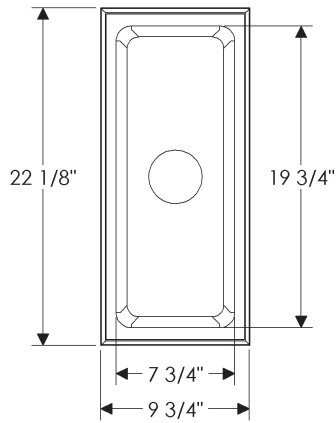

- Specify metal and patina.

SK410 Oasis Sink

SK410 Oasis Sink $5,048

9 3/4" x 22 1/8" x 7 3/4" deep

self-rimming or undermount

73 lbs.

Note: Sink supplied with drain.

Specify drain when ordering.

- Jaclo Model 2806 drain with basket strainer
- Jaclo Model 2827 disposal flange with strainer fits ISE (including Evolution series), Kenmore, KitchenAid, and Maytag.

Rocky Mountain Hardware highly recommends selecting our Light, or Brushed finishes for this product including: Bronze Light (BL), Bronze Brushed (BBB), White Light (WL), or White Brushed (WBB).

All RMH finishes are living finishes and will change with time, touch, and use; however, the above recommended finishes can be restored using a deoxidizing agent with a paste wax finish coat.

Please refer to the General Information portion of our Pricing Book for more information.