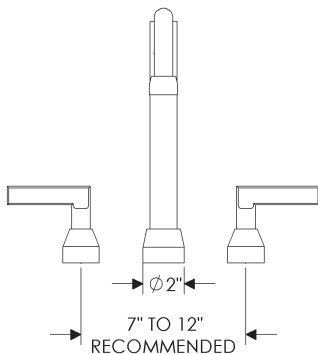

DMF Deck Mount Faucet & Rough

with P703 spout ..... $ 3,629

- Rough supplied with Faucet.
- Optional side spray refer to page R44
- Flow rate: 4.8 GPM aerated flow for kitchen
  1.5 GPM laminar flow for lavatory