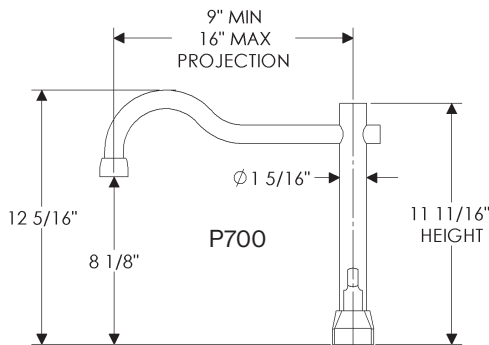

DMF Deck Mount Faucet & Rough

with P703 spout ..... $ 3,629

- Rough supplied with Faucet.
- Optional side spray refer to page R44
- Flow rate: 4.8 GPM aerated flow for kitchen
  1.5 GPM laminar flow for lavatory