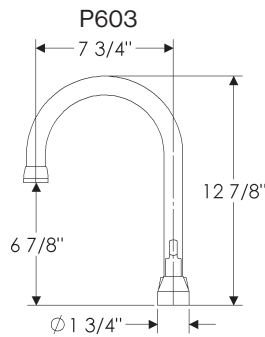

DMF Deck Mount Faucet & Rough with P603 spout $2,768

- Rough supplied with Faucet.
- Optional side spray refer to page R44
- Flow rate: 1.5 GPM laminar flow for lavatory
  4.8 GPM aerated flow for kitchen