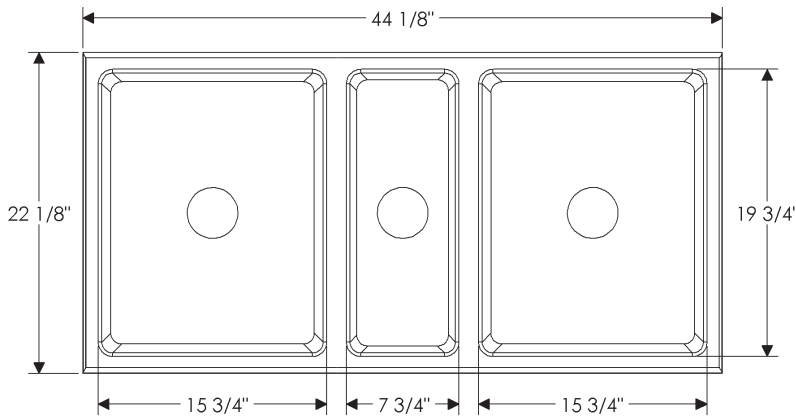

KS4422

Farmhouse Sink ..... $ 26,498

44 1/8" x 22 1/8" x (9 13/16" deep large basins) (7 3/4" deep small basin)
self-rimming or undermount

396 lbs.

Note: Sink supplied with drain.

Specify drain when ordering.

- Jaclo Model 2806 drain with basket strainer
- Jaclo Model 2827 disposal flange with strainer fits ISE (including Evolution series), Kenmore, KitchenAid, and Maytag.

Rocky Mountain Hardware highly recommends selecting our Light, or Brushed finishes for this product including: Bronze Light (BL), Bronze Brushed (BBB), White Light (WL), or White Brushed (WBB).

All RMH finishes are living finishes and will change with time, touch, and use; however, the above recommended finishes can be restored using a deoxidizing agent with a paste wax finish coat.

Please refer to the General Information portion of our Pricing Book for more information.