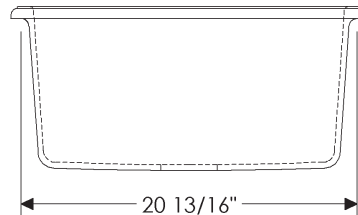

- Specify metal and patina.

SK418 Lago Sink

SK418 Lago Sink ..... $ 6,101

17 7/8" x 22 1/8" x 9 13/16" deep

self-rimming or undermount

123 lbs.

Note: Sink supplied with drain.

Specify drain when ordering.

- Jaclo Model 2806 drain with basket strainer
- Jaclo Model 2827 disposal flange with strainer fits ISE (including Evolution series), Kenmore, KitchenAid, and Maytag.

Rocky Mountain Hardware highly recommends selecting our Light, or Brushed finishes for this product including: Bronze Light (BL), Bronze Brushed (BBB), White Light (WL), or White Brushed (WBB).

All RMH finishes are living finishes and will change with time, touch, and use; however, the above recommended finishes can be restored using a deoxidizing agent with a paste wax finish coat.

Please refer to the General Information portion of our Pricing Book for more information.