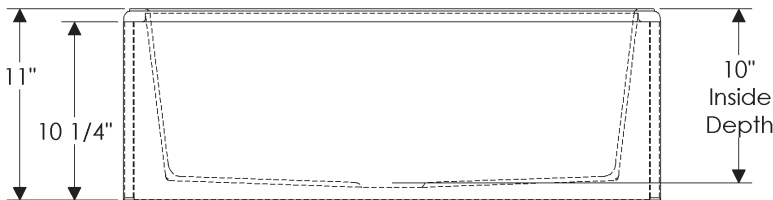

- Specify metal and patina.

KS3120 Alturas Apron Front Sink

KS3120 Alturas Apron Front Sink $15,267

31" x 20" x 10" deep

self-rimming or undermount

163 lbs.

Note: Sink supplied with drain.

Specify drain when ordering.

- Jaclo Model 2806 drain with basket strainer
- Jaclo Model 2827 disposal flange with strainer fits ISE (including Evolution series), Kenmore, KitchenAid, and Maytag.

Rocky Mountain Hardware highly recommends selecting our Light, or Brushed finishes for this product including: Bronze Light (BL), Bronze Brushed (BBB), White Light (WL), or White Brushed (WBB).

All RMH finishes are living finishes and will change with time, touch, and use; however, the above recommended finishes can be restored using a deoxidizing agent with a paste wax finish coat.

Please refer to the General Information portion of our Pricing Book for more information.