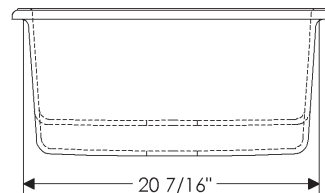

SK444

Lago-Oasis-Lago Combination ..... $ 21,941

44 1/8" x 22 1/8" x (9 13/16" deep large basin) (7 3/4" deep small basin)
self-rimming or undermount
283 lbs.

Note: Sink supplied with drain.

Specify drain when ordering.

- Jaclo Model 2806 drain with basket strainer
- Jaclo Model 2827 disposal flange with strainer fits ISE (including Evolution series), Kenmore, KitchenAid, and Maytag.

Rocky Mountain Hardware highly recommends selecting our Light, or Brushed finishes for this product including: Bronze Light (BL), Bronze Brushed (BBB), White Light (WL), or White Brushed (WBB).

All RMH finishes are living finishes and will change with time, touch, and use; however, the above recommended finishes can be restored using a deoxidizing agent with a paste wax finish coat.

Please refer to the General Information portion of our Pricing Book for more information.