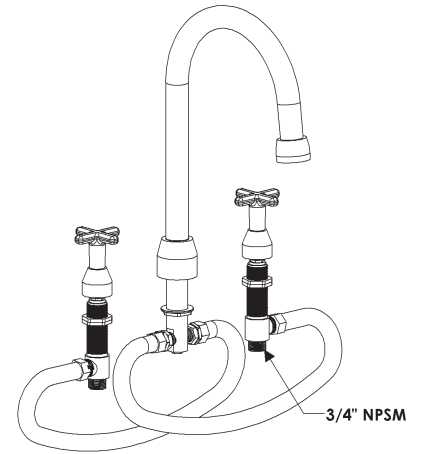

- Rocky Mountain Hardware highly recommends selecting our Light, or Brushed finishes for this product including: Bronze Light (BL), Bronze Brushed (BBB), White Light (WL), or White Brushed (WBB). All RMH finishes are living finishes and will change with time, touch, and use; however, the above recommended finishes can be restored using a deoxidizing agent with a paste wax finish coat. Please refer to the General Information portion of our Pricing Book for more information.
- Use this specification in combination with “Plumbing Work Order” as a guide when ordering.
- Combinations are shown with K235 Cross Knobs for illustration purposes only. Refer to Section A for desired handle.
- Pricing includes your choice of finish, and handles except for Crystal Knob (K150 and K155), where an upcharge applies. Call RMH for pricing.
- Prior to ordering, confirm hardware is in compliance with state or local codes.

Deck Mount Tub Filler

DMT Tub Filler Trim & Rough with TF603 Spout & Volume Controls..... $ 4,716

- Rough supplied with tub filler
- Flow rate: 11 GPM aerated