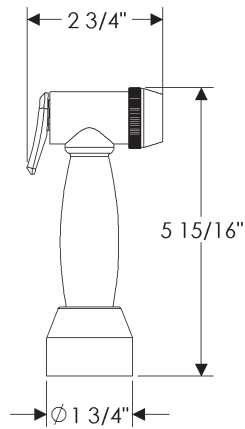

- Rocky Mountain Hardware highly recommends selecting our Light, or Brushed finishes for this product including: Bronze Light (BL), Bronze Brushed (BBB), White Light (WL), or White Brushed (WBB). All RMH finishes are living finishes and will change with time, touch, and use; however, the above recommended finishes can be restored using a deoxidizing agent with a paste wax finish coat. Please refer to the General Information portion of our Pricing Book for more information.
- Use this specification in combination with “Plumbing Work Order” as a guide when ordering.
- Prior to ordering, confirm hardware is in compliance with state or local codes.

Kitchen Side Spray