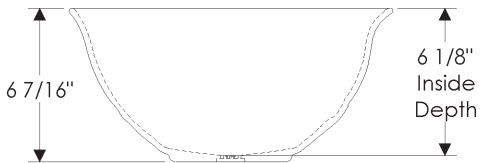

- Specify metal and patina.

SK151 Mini Flora Sink

SK151 Mini Flora Sink $3,838

13 1/2" diameter x 6 1/8" deep

vessel mount

23 lbs.

Note: This sink is shipped with an integral grid drain. Tailpiece is supplied with sink—1 1/4" x 8" outside dimension with 27 threads per inch.

Rocky Mountain Hardware highly recommends selecting our Light, or Brushed finishes for this product including: Bronze Light (BL), Bronze Brushed (BBB), White Light (WL), or White Brushed (WBB).

All RMH finishes are living finishes and will change with time, touch, and use; however, the above recommended finishes can be restored using a deoxidizing agent with a paste wax finish coat.

Please refer to the General Information portion of our Pricing Book for more information.