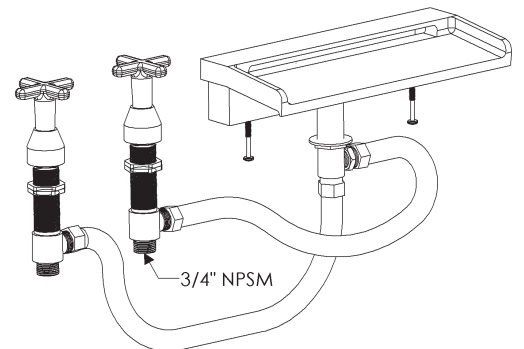

DMT Waterfall Tub Filler Trim & Rough with TF100 Spout & Volume Controls .....$ 4,716

- Rough supplied with tub filler
- Flow rate: 14 GPM