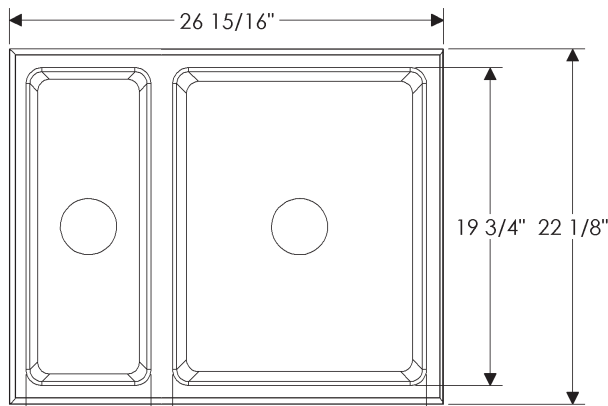

SK427

Oasis-Lago Combination $15,843

26 15/16" x 22 1/8" x (9 13/16" deep large basin) (7 3/4" deep small basin)
self-rimming or undermount
178 lbs.

Note: Sink supplied with drain.

Specify drain when ordering.

- Jaclo Model 2806 drain with basket strainer
- Jaclo Model 2827 disposal flange with strainer fits ISE (including Evolution series), Kenmore, KitchenAid, and Maytag.

Rocky Mountain Hardware highly recommends selecting our Light, or Brushed finishes for this product including: Bronze Light (BL), Bronze Brushed (BBB), White Light (WL), or White Brushed (WBB).

All RMH finishes are living finishes and will change with time, touch, and use; however, the above recommended finishes can be restored using a deoxidizing agent with a paste wax finish coat.

Please refer to the General Information portion of our Pricing Book for more information.