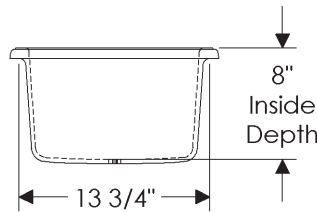

SK315 Oval Bar Sink ..... $ 4,385

18" x 15" x 8" deep

self-rimming or undermount

50 lbs.

Note: This sink is shipped with an integral grid drain. Tailpiece is supplied with sink—1 1/4" x 8" outside dimension with 27 threads per inch.

Rocky Mountain Hardware highly recommends selecting our Light, or Brushed finishes for this product including: Bronze Light (BL), Bronze Brushed (BBB), White Light (WL), or White Brushed (WBB).

All RMH finishes are living finishes and will change with time, touch, and use; however, the above recommended finishes can be restored using a deoxidizing agent with a paste wax finish coat.

Please refer to the General Information portion of our Pricing Book for more information.