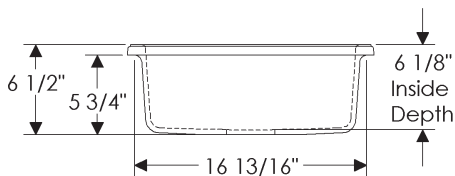

- Specify metal and patina.

SK417 Lago I Sink

SK417 Lago I Sink $6,001

17 7/8" x 22 1/8" x 6 1/8" deep

self-rimming or undermount

75 lbs.

Note: Sink supplied with drain.

Specify drain when ordering.

- Jaclo Model 2806 drain with basket strainer
- Jaclo Model 2827 disposal flange with strainer fits ISE (including Evolution series), Kenmore, KitchenAid, and Maytag.

Rocky Mountain Hardware highly recommends selecting our Light, or Brushed finishes for this product including: Bronze Light (BL), Bronze Brushed (BBB), White Light (WL), or White Brushed (WBB).

All RMH finishes are living finishes and will change with time, touch, and use; however, the above recommended finishes can be restored using a deoxidizing agent with a paste wax finish coat.

Please refer to the General Information portion of our Pricing Book for more information.