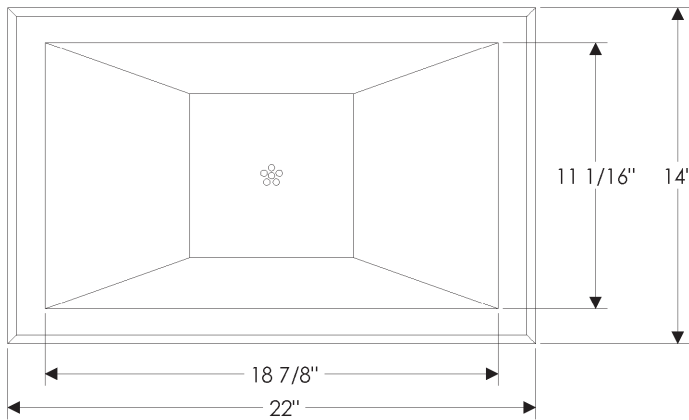

- Specify metal and patina.

SK422 Quadra Sink

SK422 Quadra Sink ..... $ 4,694

22" x 14" x 6 3/8" deep

self rimming, undermount or vessel

66 lbs.

Note: This sink is shipped with an integral grid drain. Tailpiece is supplied with sink—1 1/4" x 8" outside dimension with 27 threads per inch.

Rocky Mountain Hardware highly recommends selecting our Light, or Brushed finishes for this product including: Bronze Light (BL), Bronze Brushed (BBB), White Light (WL), or White Brushed (WBB).

All RMH finishes are living finishes and will change with time, touch, and use; however, the above recommended finishes can be restored using a deoxidizing agent with a paste wax finish coat.

Please refer to the General Information portion of our Pricing Book for more information.