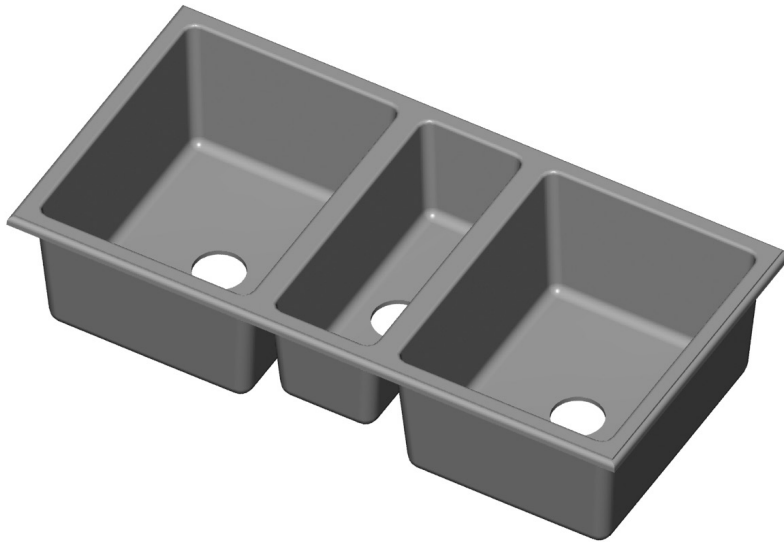

- Specify metal and patina.

SK444 Lago-Oasis-Lago Combination Sink