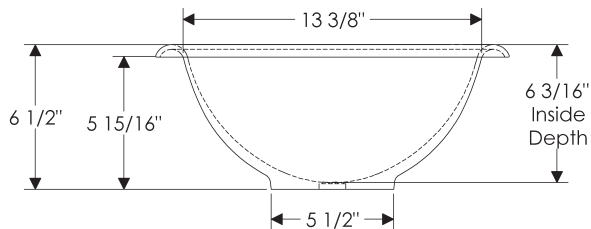

- Specify metal and patina.

SK220 Mini Cirque Sink

SK220 Mini Cirque Sink ..... $ 4,110

15 7/8" diameter x 6 3/16" deep

vessel or self-rimming

35 lbs.

Note: This sink is shipped with an integral grid drain. Tailpiece is supplied with sink—1 1/4" x 8" outside dimension with 27 threads per inch.

Rocky Mountain Hardware highly recommends selecting our Light, or Brushed finishes for this product including: Bronze Light (BL), Bronze Brushed (BBB), White Light (WL), or White Brushed (WBB).

All RMH finishes are living finishes and will change with time, touch, and use; however, the above recommended finishes can be restored using a deoxidizing agent with a paste wax finish coat.

Please refer to the General Information portion of our Pricing Book for more information.