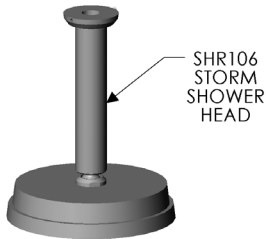

- Rocky Mountain Hardware highly recommends selecting our Light, or Brushed finishes for this product including: Bronze Light (BL), Bronze Brushed (BBB), White Light (WL), or White Brushed (WBB). All RMH finishes are living finishes and will change with time, touch, and use; however, the above recommended finishes can be restored using a deoxidizing agent with a paste wax finish coat. Please refer to the General Information portion of our Pricing Book for more information.
- Use this specification in combination with “Plumbing Work Order” as a guide when ordering.
- Combinations are shown with K235 Cross Knob, L117 French Lever, and E80353 8 1/2” Round escutcheon for illustration purposes only. Refer to Section A for desired handle.
- Pricing includes your choice of finish, and handles except for Crystal Knob (K150 and K155), where an upcharge applies. Call RMH for pricing.
- Prior to ordering, confirm hardware is in compliance with state or local codes.

Rain Shower