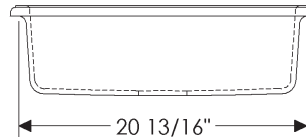

- Specify metal and patina.

SK417 Lago I Sink

SK417 Lago I Sink $6,001

17 7/8" x 22 1/8" x 6 1/8" deep

self-rimming or undermount

75 lbs.

Note: Sink supplied with drain.

Specify drain when ordering.

- Jaclo Model 2806 drain with basket strainer
- Jaclo Model 2827 disposal flange with strainer fits ISE (including Evolution series), Kenmore, KitchenAid, and Maytag.

Rocky Mountain Hardware highly recommends selecting our Light, or Brushed finishes for this product including: Bronze Light (BL), Bronze Brushed (BBB), White Light (WL), or White Brushed (WBB).

All RMH finishes are living finishes and will change with time, touch, and use; however, the above recommended finishes can be restored using a deoxidizing agent with a paste wax finish coat.

Please refer to the General Information portion of our Pricing Book for more information.