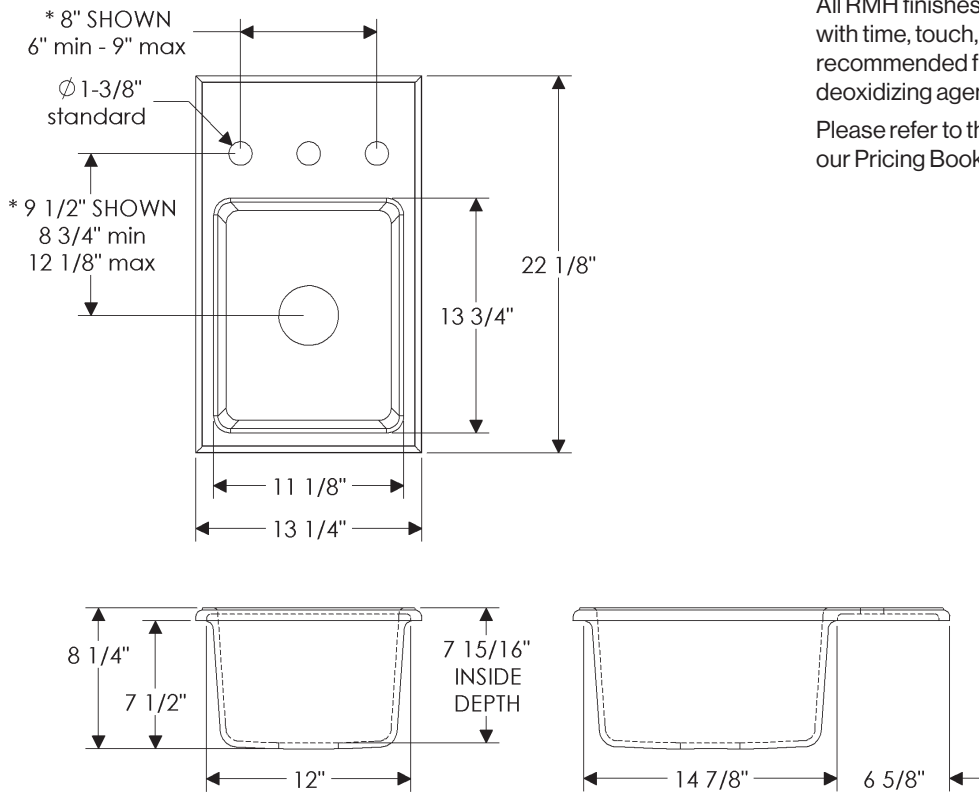

SK512 Cove Sink $5,517

13 1/4" x 22 1/8" x 7 15/16" deep

self-rimming

69 lbs.

Note: Sink supplied with drain.

Specify drain when ordering.

Specify dimensions when ordering.

- Jaclo Model 2806 drain with basket strainer
- Jaclo Model 2827 disposal flange with strainer fits ISE (including Evolution series), Kenmore, KitchenAid, and Maytag.

Rocky Mountain Hardware highly recommends selecting our Light, or Brushed finishes for this product including: Bronze Light (BL), Bronze Brushed (BBB), White Light (WL), or White Brushed (WBB).

All RMH finishes are living finishes and will change with time, touch, and use; however, the above recommended finishes can be restored using a deoxidizing agent with a paste wax finish coat.

Please refer to the General Information portion of our Pricing Book for more information.