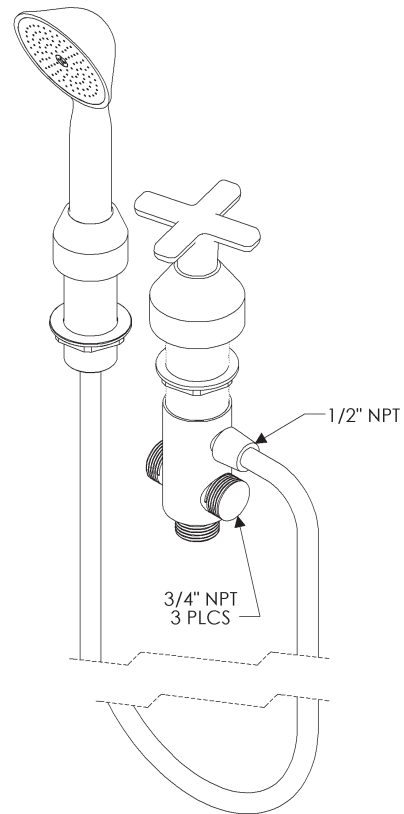

- Rocky Mountain Hardware highly recommends selecting our Light, or Brushed finishes for this product including: Bronze Light (BL), Bronze Brushed (BBB), White Light (WL), or White Brushed (WBB). All RMH finishes are living finishes and will change with time, touch, and use; however, the above recommended finishes can be restored using a deoxidizing agent with a paste wax finish coat. Please refer to the General Information portion of our Pricing Book for more information.
- Use this specification in combination with “Plumbing Work Order” as a guide when ordering.
- Combinations are shown with K235 Cross Knob for illustration purposes only. Refer to Section A for desired handle.
- Pricing includes your choice of finish, and handles except for Crystal Knob (K150 and K155), where an upcharge applies. Call RMH for pricing.
- Prior to ordering, confirm hardware is in compliance with state or local codes.

Deck Hand Shower

**Deck Hand Shower Trim & Rough
with DHS400 Deck Hand Shower and Diverter** $1,498

**Deck Hand Shower Trim without Rough
with DHS400 Deck Hand Shower and Diverter** $1,155

Rough ONLY $343

- Supplied with HS68 68” flex hose