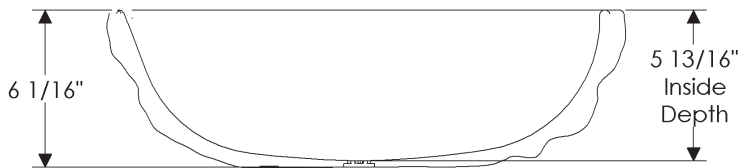

- Specify metal and patina.

SK451 Pond Sink

SK451 Pond Sink ..... $ 6,323

20" x 21 1/2" x 5 13/16" deep

vessel mount

83 lbs.

Note: This sink is shipped with an integral grid drain. Tailpiece is supplied with sink—1 1/4" x 8" outside dimension with 27 threads per inch.

Rocky Mountain Hardware highly recommends selecting our Light, or Brushed finishes for this product including: Bronze Light (BL), Bronze Brushed (BBB), White Light (WL), or White Brushed (WBB).

All RMH finishes are living finishes and will change with time, touch, and use; however, the above recommended finishes can be restored using a deoxidizing agent with a paste wax finish coat.

Please refer to the General Information portion of our Pricing Book for more information.