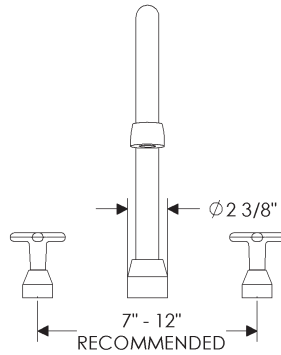

- Rocky Mountain Hardware highly recommends selecting our Light, or Brushed finishes for this product including: Bronze Light (BL), Bronze Brushed (BBB), White Light (WL), or White Brushed (WBB). All RMH finishes are living finishes and will change with time, touch, and use; however, the above recommended finishes can be restored using a deoxidizing agent with a paste wax finish coat. Please refer to the General Information portion of our Pricing Book for more information.
- Use this specification in combination with “Plumbing Work Order” as a guide when ordering.
- Combinations are shown with K235 Cross Knobs for illustration purposes only. Refer to Section A for desired handle.
- Pricing includes your choice of finish, and handles except for Crystal Knob (K150 and K155), where an upcharge applies. Call RMH for pricing.
- Prior to ordering, confirm hardware is in compliance with state or local codes.

Deck Mount Tub Filler

DMT Tub Filler Trim & Rough with TF603 Spout & Volume Controls..... $ 4,716

- Rough supplied with tub filler
- Flow rate: 11 GPM aerated