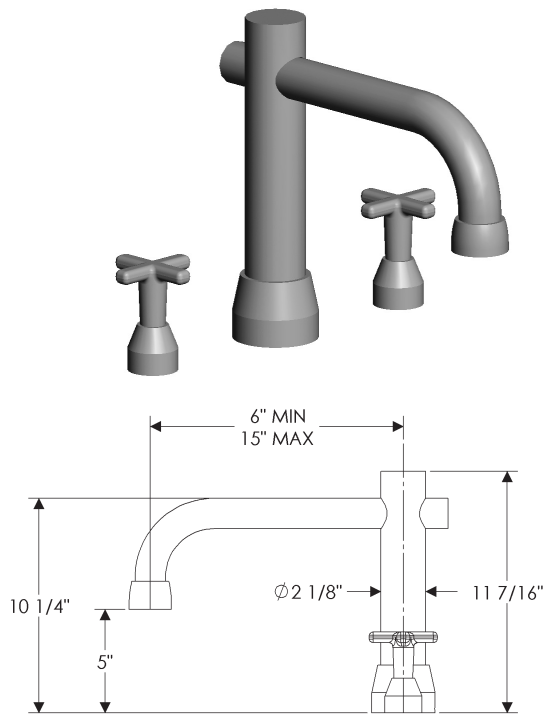

- Rocky Mountain Hardware highly recommends selecting our Light, or Brushed finishes for this product including: Bronze Light (BL), Bronze Brushed (BBB), White Light (WL), or White Brushed (WBB). All RMH finishes are living finishes and will change with time, touch, and use; however, the above recommended finishes can be restored using a deoxidizing agent with a paste wax finish coat. Please refer to the General Information portion of our Pricing Book for more information.
- Use this specification in combination with “Plumbing Work Order” as a guide when ordering.
- Combinations are shown with K235 Cross Knobs for illustration purposes only. Refer to Section A for desired handle.
- Pricing includes your choice of finish, and handles except for Crystal Knob (K150 and K155), where an upcharge applies. Call RMH for pricing.
- Prior to ordering, confirm hardware is in compliance with state or local codes.

Deck Mount Tub Filler