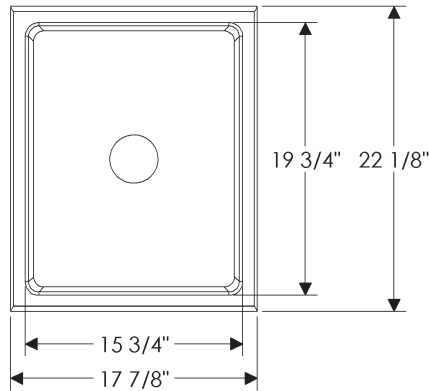

- Specify metal and patina.

SK417 Lago I Sink

SK417 Lago I Sink $6,001

17 7/8" x 22 1/8" x 6 1/8" deep

self-rimming or undermount

75 lbs.

Note: Sink supplied with drain.

Specify drain when ordering.

- Jaclo Model 2806 drain with basket strainer
- Jaclo Model 2827 disposal flange with strainer fits ISE (including Evolution series), Kenmore, KitchenAid, and Maytag.

Rocky Mountain Hardware highly recommends selecting our Light, or Brushed finishes for this product including: Bronze Light (BL), Bronze Brushed (BBB), White Light (WL), or White Brushed (WBB).

All RMH finishes are living finishes and will change with time, touch, and use; however, the above recommended finishes can be restored using a deoxidizing agent with a paste wax finish coat.

Please refer to the General Information portion of our Pricing Book for more information.