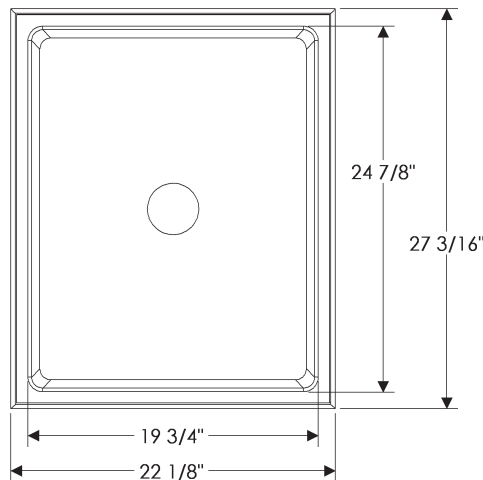

SK527 Fjord Sink $9,592

22 1/8" x 27 3/16" x 9 1/16" deep

self-rimming or undermount

165 lbs.

Note: Sink supplied with drain. Bronze finish.

Specify drain when ordering.

- Jaclo Model 2806 drain with basket strainer
- Jaclo Model 2827 disposal flange with strainer fits ISE (including Evolution series), Kenmore, KitchenAid, and Maytag.

Rocky Mountain Hardware highly recommends selecting our Light, or Brushed finishes for this product including: Bronze Light (BL), Bronze Brushed (BBB), White Light (WL), or White Brushed (WBB).

All RMH finishes are living finishes and will change with time, touch, and use; however, the above recommended finishes can be restored using a deoxidizing agent with a paste wax finish coat.

Please refer to the General Information portion of our Pricing Book for more information.