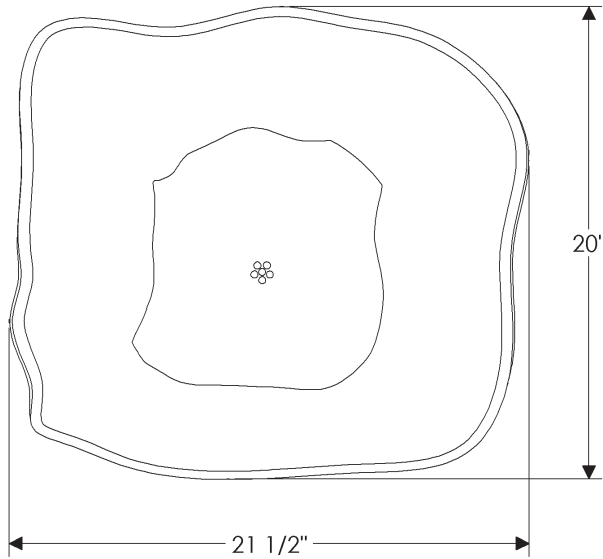

- Specify metal and patina.

SK451 Pond Sink

SK451 Pond Sink ..... $ 6,323

20" x 21 1/2" x 5 13/16" deep

vessel mount

83 lbs.

Note: This sink is shipped with an integral grid drain. Tailpiece is supplied with sink—1 1/4" x 8" outside dimension with 27 threads per inch.

Rocky Mountain Hardware highly recommends selecting our Light, or Brushed finishes for this product including: Bronze Light (BL), Bronze Brushed (BBB), White Light (WL), or White Brushed (WBB).

All RMH finishes are living finishes and will change with time, touch, and use; however, the above recommended finishes can be restored using a deoxidizing agent with a paste wax finish coat.

Please refer to the General Information portion of our Pricing Book for more information.