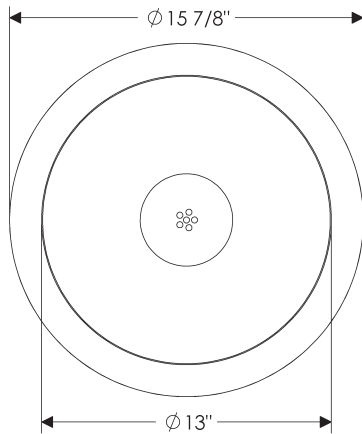

- Specify metal and patina.

SK220 Mini Cirque Sink

SK220 Mini Cirque Sink ..... $ 4,110

15 7/8" diameter x 6 3/16" deep

vessel or self-rimming

35 lbs.

Note: This sink is shipped with an integral grid drain. Tailpiece is supplied with sink—1 1/4" x 8" outside dimension with 27 threads per inch.

Rocky Mountain Hardware highly recommends selecting our Light, or Brushed finishes for this product including: Bronze Light (BL), Bronze Brushed (BBB), White Light (WL), or White Brushed (WBB).

All RMH finishes are living finishes and will change with time, touch, and use; however, the above recommended finishes can be restored using a deoxidizing agent with a paste wax finish coat.

Please refer to the General Information portion of our Pricing Book for more information.