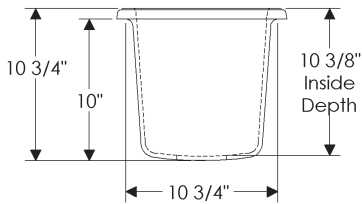

- Specify metal and patina.

SK412 Oasis I Sink

SK412 Oasis I Sink ..... $ 6,093

12" x 20" x 10 3/8" deep
self-rimming or undermount
71 lbs.

Note: Sink supplied with drain.
Specify drain when ordering.

- Jaclo Model 2806 drain with basket strainer
- Jaclo Model 2827 disposal flange with strainer fits ISE (including Evolution series), Kenmore, KitchenAid, and Maytag.

Rocky Mountain Hardware highly recommends selecting our Light, or Brushed finishes for this product including: Bronze Light (BL), Bronze Brushed (BBB), White Light (WL), or White Brushed (WBB).

All RMH finishes are living finishes and will change with time, touch, and use; however, the above recommended finishes can be restored using a deoxidizing agent with a paste wax finish coat.

Please refer to the General Information portion of our Pricing Book for more information.