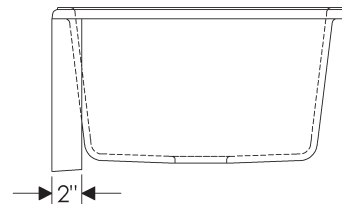

KS3620 Reservoir Apron Front Sink $16,775

36" x 20" x 10" deep

self-rimming or undermount

255 lbs.

Note: Sink supplied with drain.

Specify drain when ordering.

- Jaclo Model 2806 drain with basket strainer
- Jaclo Model 2827 disposal flange with strainer fits ISE (including Evolution series), Kenmore, KitchenAid, and Maytag.

Rocky Mountain Hardware highly recommends selecting our Light, or Brushed finishes for this product including: Bronze Light (BL), Bronze Brushed (BBB), White Light (WL), or White Brushed (WBB).

All RMH finishes are living finishes and will change with time, touch, and use; however, the above recommended finishes can be restored using a deoxidizing agent with a paste wax finish coat.

Please refer to the General Information portion of our Pricing Book for more information.