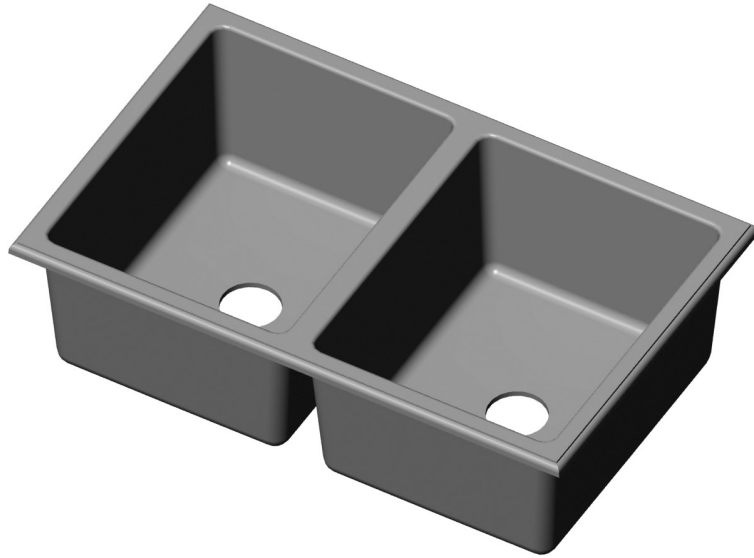

- Specify metal and patina.

SK436 Double-Lago Combination Sink