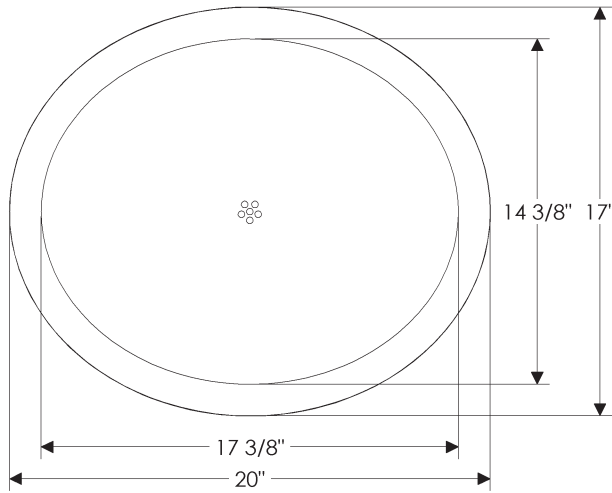

SK319 Ellipse Sink ..... $ 4,424

20" x 17" x 6 1/2" deep
self-rimming or undermount
52 lbs.

Note: This sink is shipped with an integral grid drain. Tailpiece is supplied with sink—1 1/4" x 8" outside dimension with 27 threads per inch.

Rocky Mountain Hardware highly recommends selecting our Light, or Brushed finishes for this product including: Bronze Light (BL), Bronze Brushed (BBB), White Light (WL), or White Brushed (WBB).

All RMH finishes are living finishes and will change with time, touch, and use; however, the above recommended finishes can be restored using a deoxidizing agent with a paste wax finish coat.

Please refer to the General Information portion of our Pricing Book for more information.