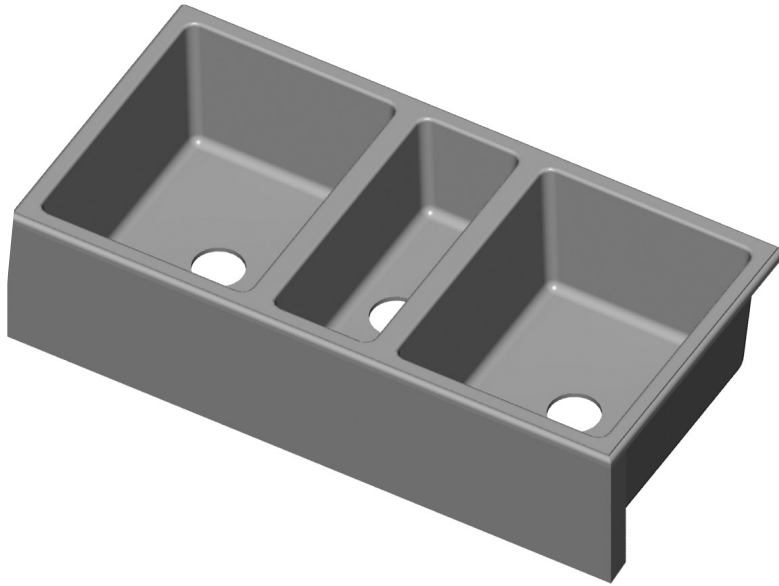

- Specify metal and patina.

KS4422 Farmhouse Sink