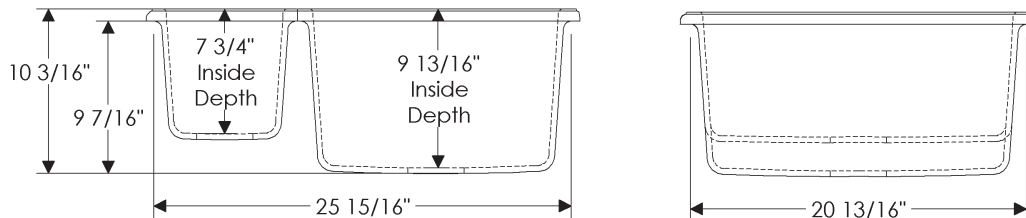

SK427

Oasis-Lago Combination $15,843

26 15/16" x 22 1/8" x (9 13/16" deep large basin) (7 3/4" deep small basin)
self-rimming or undermount
178 lbs.

Note: Sink supplied with drain.

Specify drain when ordering.

- Jaclo Model 2806 drain with basket strainer
- Jaclo Model 2827 disposal flange with strainer fits ISE (including Evolution series), Kenmore, KitchenAid, and Maytag.

Rocky Mountain Hardware highly recommends selecting our Light, or Brushed finishes for this product including: Bronze Light (BL), Bronze Brushed (BBB), White Light (WL), or White Brushed (WBB).

All RMH finishes are living finishes and will change with time, touch, and use; however, the above recommended finishes can be restored using a deoxidizing agent with a paste wax finish coat.

Please refer to the General Information portion of our Pricing Book for more information.