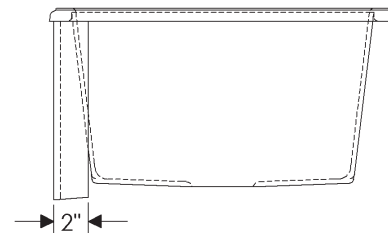

- Specify metal and patina.

KS3120 Alturas Apron Front Sink

KS3120 Alturas Apron Front Sink $15,267

31" x 20" x 10" deep

self-rimming or undermount

163 lbs.

Note: Sink supplied with drain.

Specify drain when ordering.

- Jaclo Model 2806 drain with basket strainer
- Jaclo Model 2827 disposal flange with strainer fits ISE (including Evolution series), Kenmore, KitchenAid, and Maytag.

Rocky Mountain Hardware highly recommends selecting our Light, or Brushed finishes for this product including: Bronze Light (BL), Bronze Brushed (BBB), White Light (WL), or White Brushed (WBB).

All RMH finishes are living finishes and will change with time, touch, and use; however, the above recommended finishes can be restored using a deoxidizing agent with a paste wax finish coat.

Please refer to the General Information portion of our Pricing Book for more information.