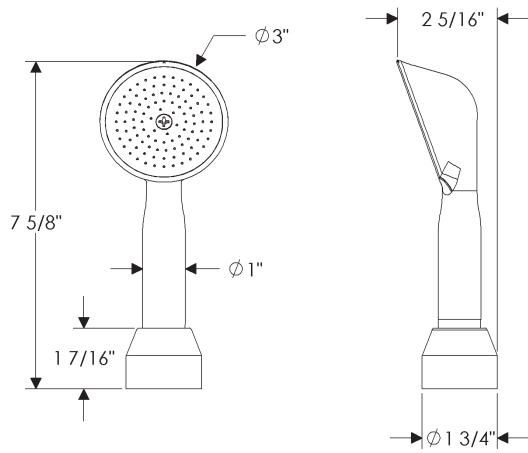

- Rocky Mountain Hardware highly recommends selecting our Light, or Brushed finishes for this product including: Bronze Light (BL), Bronze Brushed (BBB), White Light (WL), or White Brushed (WBB). All RMH finishes are living finishes and will change with time, touch, and use; however, the above recommended finishes can be restored using a deoxidizing agent with a paste wax finish coat. Please refer to the General Information portion of our Pricing Book for more information.
- Use this specification in combination with “Plumbing Work Order” as a guide when ordering.
- Combinations are shown with K235 Cross Knob for illustration purposes only. Refer to Section A for desired handle.
- Pricing includes your choice of finish, and handles except for Crystal Knob (K150 and K155), where an upcharge applies. Call RMH for pricing.
- Prior to ordering, confirm hardware is in compliance with state or local codes.

Deck Hand Shower

**Deck Hand Shower Trim & Rough
with DHS400 Deck Hand Shower and Diverter** $1,498

**Deck Hand Shower Trim without Rough
with DHS400 Deck Hand Shower and Diverter** $1,155

Rough ONLY $343

- Supplied with HS68 68” flex hose