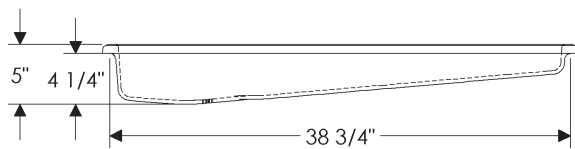

- Specify metal and patina.

SK690 River Sink

SK690 River Sink ..... $ 8,652

40 1/16" x 17 3/4" x 4 11/16" deep
self-rimming or undermount
80 lbs.

Note: This sink is shipped with an integral grid drain. Tailpiece is supplied with sink—1 1/4" x 8" outside dimension with 27 threads per inch.

Rocky Mountain Hardware highly recommends selecting our Light, or Brushed finishes for this product including: Bronze Light (BL), Bronze Brushed (BBB), White Light (WL), or White Brushed (WBB).

All RMH finishes are living finishes and will change with time, touch, and use; however, the above recommended finishes can be restored using a deoxidizing agent with a paste wax finish coat.

Please refer to the General Information portion of our Pricing Book for more information.