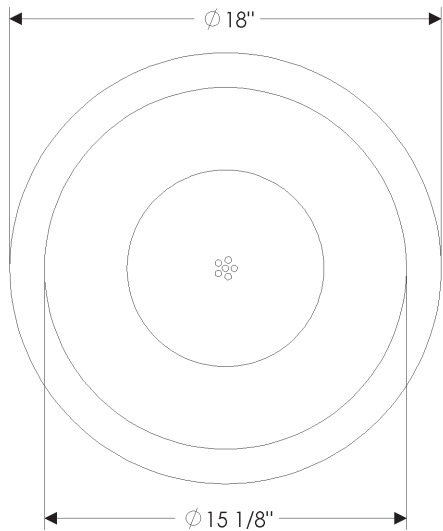

- Specify metal and patina.

SK218 Cirque Sink

SK218 Cirque Sink $4,169

18" diameter x 6 1/4" deep

vessel or self-rimming

39 lbs.

Note: This sink is shipped with an integral grid drain. Tailpiece is supplied with sink—1 1/4" x 8" outside dimension with 27 threads per inch.

Rocky Mountain Hardware highly recommends selecting our Light, or Brushed finishes for this product including: Bronze Light (BL), Bronze Brushed (BBB), White Light (WL), or White Brushed (WBB).

All RMH finishes are living finishes and will change with time, touch, and use; however, the above recommended finishes can be restored using a deoxidizing agent with a paste wax finish coat.

Please refer to the General Information portion of our Pricing Book for more information.