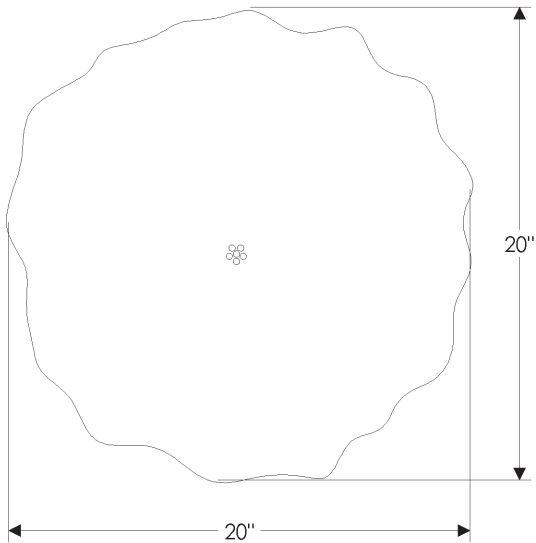

- Specify metal and patina.

SK101 Flora Sink

SK101 Flora Sink \$ 4,460

20" diameter x 6" deep

vessel mount

54 lbs.

Note: This sink is shipped with an integral grid drain. Tailpiece is supplied with sink—1 1/4" x 8" outside dimension with 27 threads per inch.