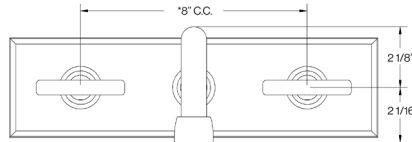

- Flow rate: 1.5 GPM laminar flow

P502

P505

Shown with P201 Large Bell

- * Confirm with actual harness (7" C.C. prior to 2018)
- Spout length is measured from the wall.
- All other specified dimensions remain the same with or without escutcheon and regardless of bell size or handle choice.