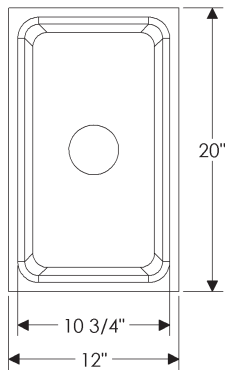

- Specify metal and patina.

SK412 Oasis I Sink

SK412 Oasis I Sink ..... $ 6,093

12" x 20" x 10 3/8" deep
self-rimming or undermount
71 lbs.

Note: Sink supplied with drain.
Specify drain when ordering.

- Jaclo Model 2806 drain with basket strainer
- Jaclo Model 2827 disposal flange with strainer fits ISE (including Evolution series), Kenmore, KitchenAid, and Maytag.

Rocky Mountain Hardware highly recommends selecting our Light, or Brushed finishes for this product including: Bronze Light (BL), Bronze Brushed (BBB), White Light (WL), or White Brushed (WBB).

All RMH finishes are living finishes and will change with time, touch, and use; however, the above recommended finishes can be restored using a deoxidizing agent with a paste wax finish coat.

Please refer to the General Information portion of our Pricing Book for more information.