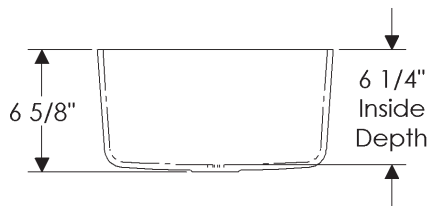

- Specify metal and patina.

SK514 Cascade Sink

SK514 Cascade Sink ..... $ 4,359

12 3/4" x 12 3/4" x 6 1/4" deep

undermount or vessel*

*requires sink to be inset into counter top
38 lbs.

Note: This sink is shipped with an integral grid drain. Tailpiece is supplied with sink—1 1/4" x 8" outside dimension with 27 threads per inch.

Rocky Mountain Hardware highly recommends selecting our Light, or Brushed finishes for this product including: Bronze Light (BL), Bronze Brushed (BBB), White Light (WL), or White Brushed (WBB).

All RMH finishes are living finishes and will change with time, touch, and use; however, the above recommended finishes can be restored using a deoxidizing agent with a paste wax finish coat.

Please refer to the General Information portion of our Pricing Book for more information.