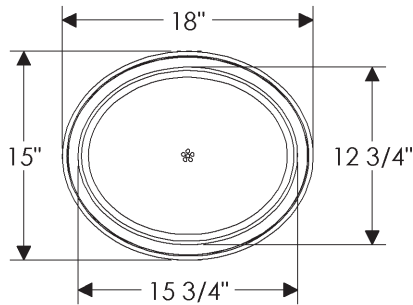

SK315 Oval Bar Sink ..... $ 4,385

18" x 15" x 8" deep

self-rimming or undermount

50 lbs.

Note: This sink is shipped with an integral grid drain. Tailpiece is supplied with sink—1 1/4" x 8" outside dimension with 27 threads per inch.

Rocky Mountain Hardware highly recommends selecting our Light, or Brushed finishes for this product including: Bronze Light (BL), Bronze Brushed (BBB), White Light (WL), or White Brushed (WBB).

All RMH finishes are living finishes and will change with time, touch, and use; however, the above recommended finishes can be restored using a deoxidizing agent with a paste wax finish coat.

Please refer to the General Information portion of our Pricing Book for more information.