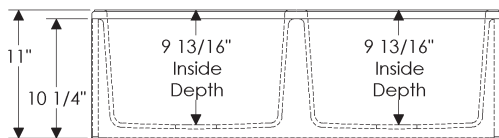

- Specify metal and patina.

KS3622 Double-Lago Apron Front Sink

KS3622

Double-Lago Apron Front Sink $21,453

35 1/16" x 22 1/8" x 9 13/16" deep basins
self-rimming or undermount
274 lbs.

Note: Sink supplied with drain.
Specify drain when ordering.

- Jaclo Model 2806 drain with basket strainer
- Jaclo Model 2827 disposal flange with strainer fits ISE (including Evolution series), Kenmore, KitchenAid, and Maytag.

Rocky Mountain Hardware highly recommends selecting our Light, or Brushed finishes for this product including: Bronze Light (BL), Bronze Brushed (BBB), White Light (WL), or White Brushed (WBB).

All RMH finishes are living finishes and will change with time, touch, and use; however, the above recommended finishes can be restored using a deoxidizing agent with a paste wax finish coat.

Please refer to the General Information portion of our Pricing Book for more information.