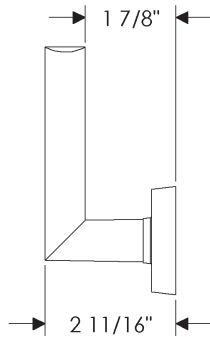

CH307 Jane Hook

4" $245