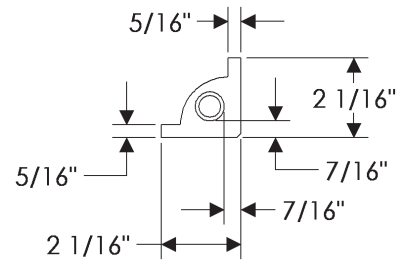

Option B—CH102