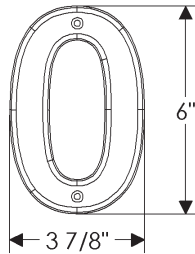

- Specify metal and patina.

House Numbers

House Numbers
3 7/8" x 6"

HN600
House Number "0".....$ 107

HN601
House Number "1".....$ 107

HN602
House Number "2".....$ 107

HN603
House Number "3".....$ 107

HN604
House Number "4".....$ 107

HN605
House Number "5".....$ 107

HN606
House Number "6".....$ 107

HN607
House Number "7".....$ 107

HN608
House Number "8".....$ 107

HN609
House Number "9".....$ 107