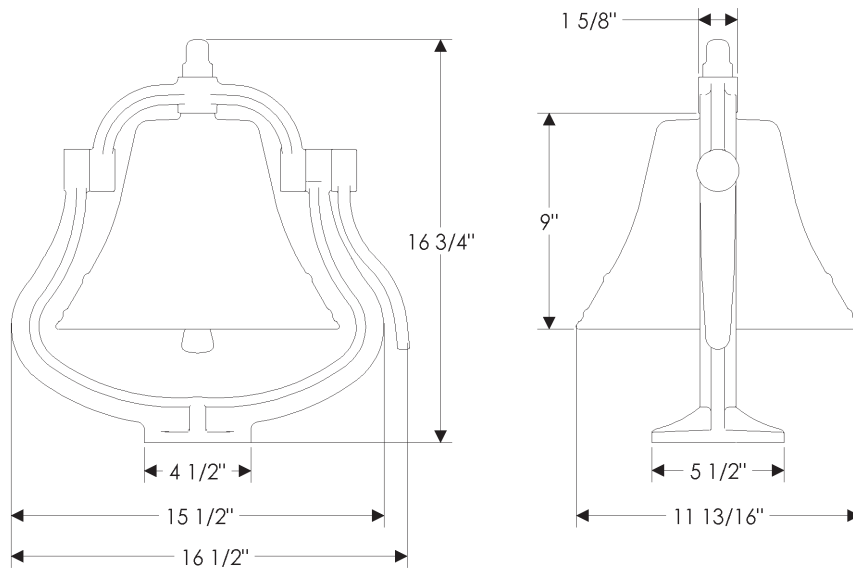

3 5/8" x 18 3/16" \$1,061

- Specify metal and patina.

Bells

B6 Small Bell \$ 526

- Specify metal and patina.

Bells

B12 Large Bell \$3,974

- Price includes your choice of any knob or lever.
- Combination is shown with T300 "T" Handle for illustration purposes only. Refer to Section A for desired handle.
- Specify metal and patina.