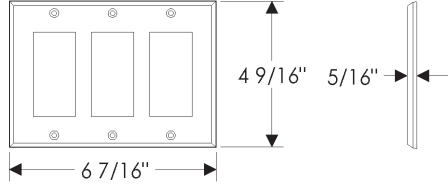

DSP3 Decora Style Switch and Receptacle Cover
6 7/16" x 4 9/16" $103