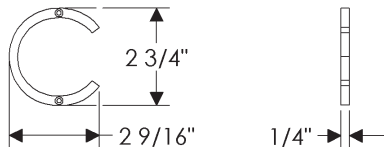

- Specify metal and patina.

House Letters

House Letters

2 3/4" - Century Gothic

L275A
House Letter "A".....$ 93

L275B
House Letter "B".....$ 93

L275C
House Letter "C".....$ 93

L275D
House Letter "D".....$ 93

L275E
House Letter "E".....$ 93

L275F
House Letter "F".....$ 93

L275G
House Letter "G".....$ 93

L275H
House Letter "H".....$ 93

L275I
House Letter "I".....$ 93

L275J
House Letter "J".....$ 93

L275K
House Letter "K".....$ 93

L275L
House Letter "L".....$ 93

L275M
House Letter "M".....$ 93

L275N
House Letter "N".....$ 93

L275O
House Letter "O".....$ 93

L275P
House Letter "P".....$ 93

L275Q
House Letter "Q".....$ 93

L275R
House Letter "R".....$ 93

L275S
House Letter "S".....$ 93

L275T
House Letter "T".....$ 93

L275U
House Letter "U".....$ 93

L275V
House Letter "V".....$ 93

L275W
House Letter "W".....$ 93

L275X
House Letter "X".....$ 93

L275Y
House Letter "Y".....$ 93

L275Z
House Letter "Z".....$ 93