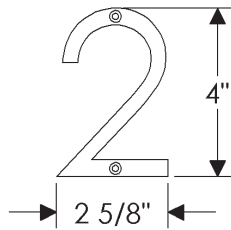

- Specify metal and patina.

House Numbers

House Numbers

4" - Century Gothic

N4000CG

House Number "0".....$ 107

N4001CG

House Number "1".....$ 107

N4002CG

House Number "2".....$ 107

N4003CG

House Number "3".....$ 107

N4004CG

House Number "4".....$ 107

N4005CG

House Number "5".....$ 107

N4006CG

House Number "6".....$ 107

N4007CG

House Number "7".....$ 107

N4008CG

House Number "8".....$ 107

N4009CG

House Number "9".....$ 107