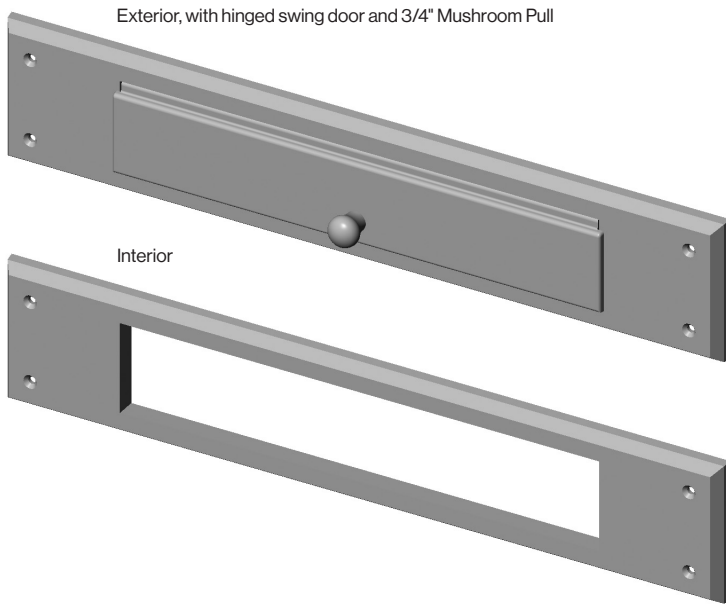

- Specify metal and patina.

Mail Slot

MS112 Mail Slot

3 5/8" x 18 3/16" ..... $ 857

MSD112 Mail Slot with Two Swing Doors (Interior & Exterior)

3 5/8" x 18 3/16" $1,061