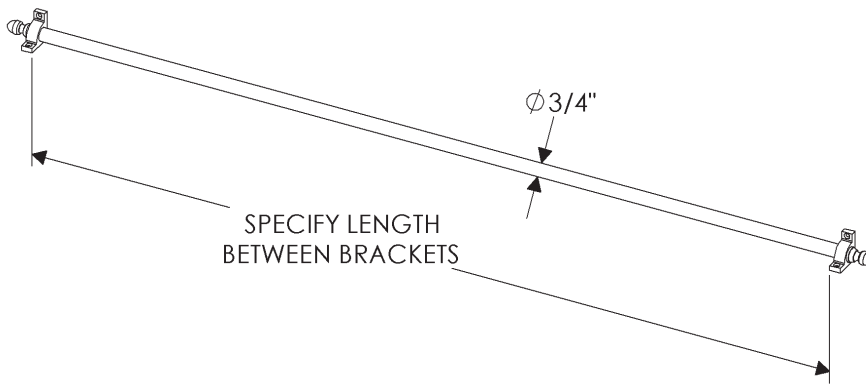

SCH Stair Carpet Holder Up to 48" Length ..... $ 569

- Price includes two brackets and two finial caps.
- For additional brackets, add $ 47 list/each.
- For lengths longer than 48", add $ 79 list/ft.