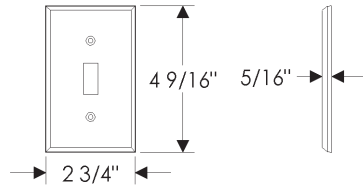

11 7/8" x 4 9/16" \$ 204

- Specify metal and patina.

Switch Covers

SP1 Switch Cover

2 3/4" x 4 9/16" \$ 66

SP2 Switch Cover

4 9/16" x 4 9/16" \$ 96

SP3 Switch Cover