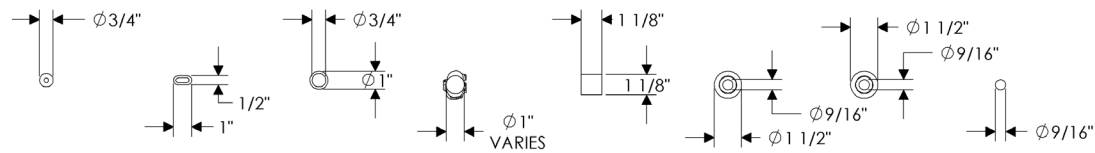

- Specify metal, patina, and length.
- Actual baluster size may vary slightly from specification shown.

Stair Baluster

								BA8132 3/4" Round Baluster • Up to 48" length ..... $ 358 BA8336 1" x 1/2" Oval Baluster • Up to 48" length ..... $ 330 BA8173 3/4" Round Baluster w/ 1" ring • Up to 54" length ..... $ 330 BA6843 Ø1" varies Branch Baluster • Up to 48" length ..... $ 440 BA7022 1 1/8" x 1 1/8" Square Baluster • Up to 41" length ..... $ 346 BA7142 Ø9/16" varies Round Baluster • Up to 44" length ..... $ 376 BA7075 Ø9/16" varies Round Baluster • Up to 45" length ..... $ 358 BA7555 Ø9/16" varies Round Baluster • Up to 45" length ..... $ 279
BA8132	BA8336	BA8173	BA6843	BA7022	BA7142	BA7075	BA7555