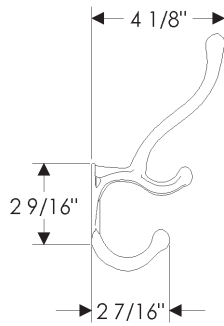

- Specify metal and patina.

Coat Hooks

CH1 Antler Hook

7 7/16"..... $ 90