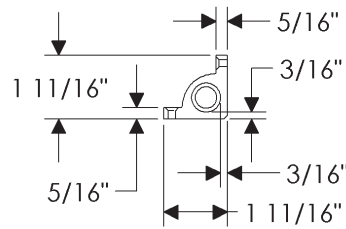

Option A—CH101