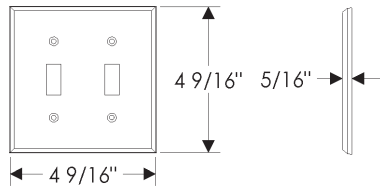

11 7/8" x 4 9/16" \$ 204

- Specify metal and patina.

Switch Covers

SP1 Switch Cover

2 3/4" x 4 9/16" \$ 66

SP2 Switch Cover

4 9/16" x 4 9/16" \$ 96

SP3 Switch Cover