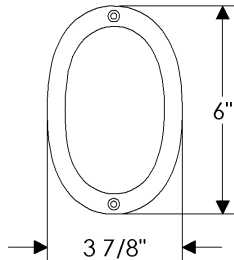

- Specify metal and patina.

House Numbers

House Numbers

6" - Century Gothic

N6000CG

House Number "0".....$ 140

N6001CG

House Number "1".....$ 140

N6002CG

House Number "2".....$ 140

N6003CG

House Number "3".....$ 140

N6004CG

House Number "4".....$ 140

N6005CG

House Number "5".....$ 140

N6006CG

House Number "6".....$ 140

N6007CG

House Number "7".....$ 140

N6008CG

House Number "8".....$ 140

N6009CG

House Number "9".....$ 140