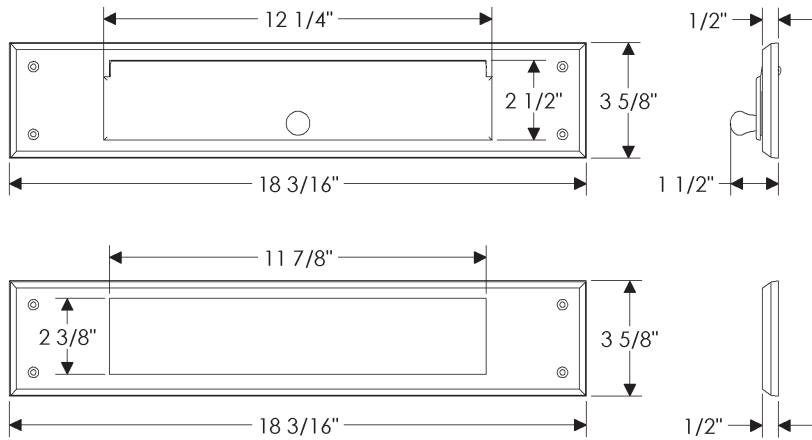

- Specify metal and patina.

Mail Slot

MS112 Mail Slot

3 5/8" x 18 3/16" ..... $ 857

MSD112 Mail Slot with Two Swing Doors (Interior & Exterior)

3 5/8" x 18 3/16" $1,061