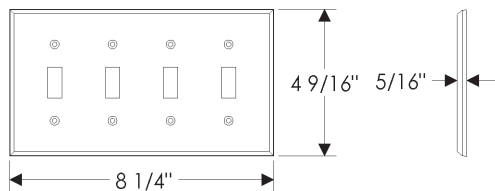

SP4 Switch Cover

8 1/4" x 4 9/16" ..... $ 187