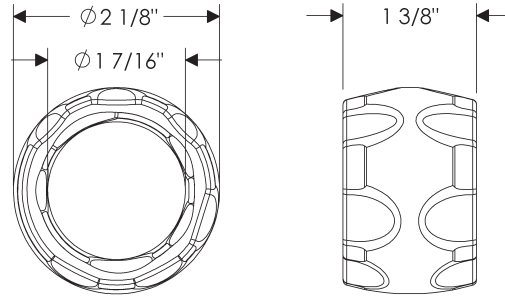

- Specify metal and patina.

Napkin Holder

NH100 Napkin Holder $63

•Weight: .520 pounds