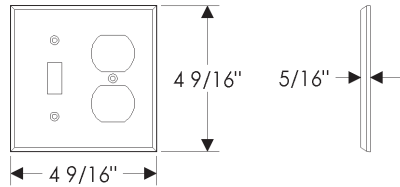

SPOP2 Combination Switch and Outlet Cover

4 9/16" x 4 9/16" $101