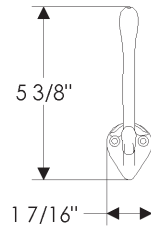

CH2 Coat Hook

5 3/8"..... $ 90