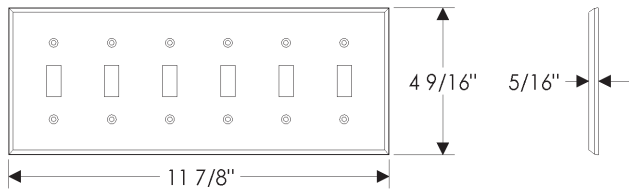

11 7/8" x 4 9/16" ..... $ 204