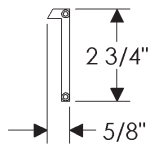

- Specify metal and patina.

House Numbers

House Numbers

2 3/4" - Century Gothic

N2750

House Number "0".....$ 93

N2751

House Number "1".....$ 93

N2752

House Number "2".....$ 93

N2753

House Number "3".....$ 93

N2754

House Number "4".....$ 93

N2755

House Number "5".....$ 93

N2756

House Number "6".....$ 93

N2757

House Number "7".....$ 93

N2758

House Number "8".....$ 93

N2759

House Number "9".....$ 93