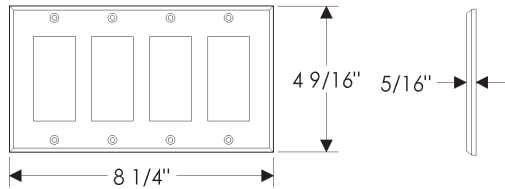

DSP4 Decora Style Switch and Receptacle Cover
8 1/4" x 4 9/16" $187