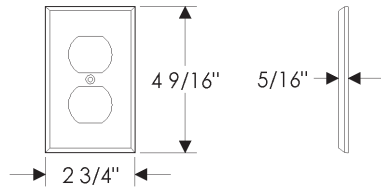

- Specify metal and patina.

Outlet Covers

OP1 Outlet Cover

2 3/4" x 4 9/16" ..... $ 66