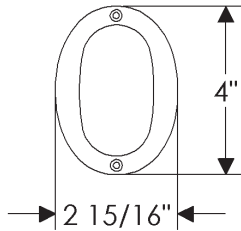

- Specify metal and patina.

House Numbers

House Numbers
4" - ITC Bookman

N4000
House Number "0".....$107

N4001
House Number "1".....$107

N4002
House Number "2".....$107

N4003
House Number "3".....$107

N4004
House Number "4".....$107

N4005
House Number "5".....$107

N4006
House Number "6".....$107

N4007
House Number "7".....$107

N4008
House Number "8".....$107

N4009
House Number "9".....$107