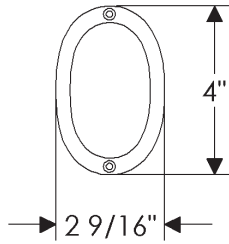

- Specify metal and patina.

House Numbers

House Numbers

4" - Century Gothic

N4000CG

House Number "0".....$ 107

N4001CG

House Number "1".....$ 107

N4002CG

House Number "2".....$ 107

N4003CG

House Number "3".....$ 107

N4004CG

House Number "4".....$ 107

N4005CG

House Number "5".....$ 107

N4006CG

House Number "6".....$ 107

N4007CG

House Number "7".....$ 107

N4008CG

House Number "8".....$ 107

N4009CG

House Number "9".....$ 107