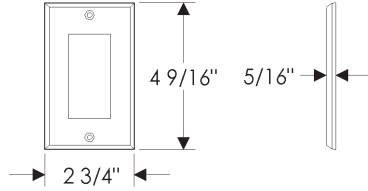

- Specify metal and patina.

Outlet/Switch Covers

DSP1 Decora Style Switch and Receptacle Cover
2 3/4" x 4 9/16" $66