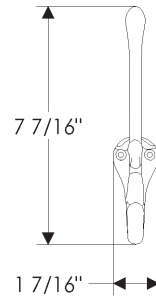

- Specify metal and patina.

Coat Hooks

CH1 Antler Hook

7 7/16"..... $ 90