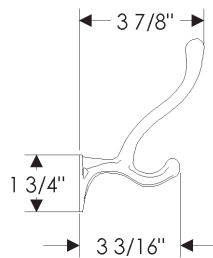

CH2 Coat Hook

5 3/8"..... $ 90