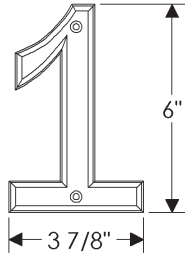

- Specify metal and patina.

House Numbers

House Numbers
3 7/8" x 6"

HN600
House Number "0".....$ 107

HN601
House Number "1".....$ 107

HN602
House Number "2".....$ 107

HN603
House Number "3".....$ 107

HN604
House Number "4".....$ 107

HN605
House Number "5".....$ 107

HN606
House Number "6".....$ 107

HN607
House Number "7".....$ 107

HN608
House Number "8".....$ 107

HN609
House Number "9".....$ 107