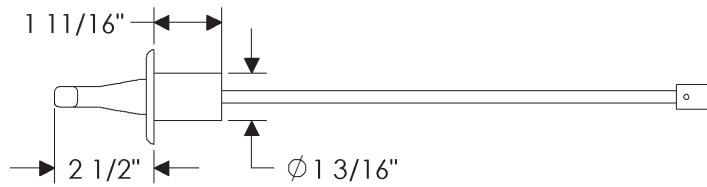

- Price includes your choice of any knob or lever.
- Combination is shown with T300 "T" Handle for illustration purposes only. Refer to Section A for desired handle.
- Specify metal and patina.

GVC Gas Valve Cover Plate

GVC Gas Valve Crank & Cover $469

•Includes 12" extension with 5/16" square female adapter.

Specify if other type is needed.

Note: Extension can be cut down in the field.