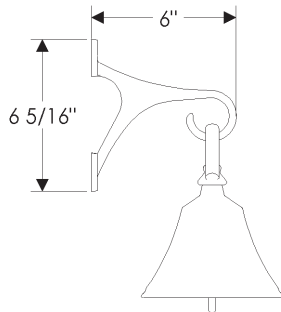

MSD110 Mail Slot with Two Swing Doors (Interior & Exterior)

3 1/2" x 15" \$987

- Specify metal and patina.

Mail Slot

MS112 Mail Slot

3 5/8" x 18 3/16" \$ 857

MSD112 Mail Slot with Two Swing Doors (Interior & Exterior)

3 5/8" x 18 3/16" \$1,061

- Specify metal and patina.

Bells

B6 Small Bell \$ 526

- Specify metal and patina.

Bells

B12 Large Bell \$3,974

- Price includes your choice of any knob or lever.
- Combination is shown with T300 "T" Handle for illustration purposes only. Refer to Section A for desired handle.
- Specify metal and patina.