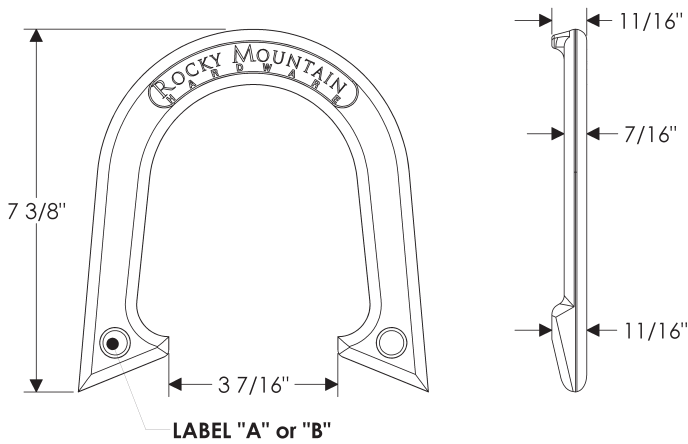

- Specify metal and patina.
- Specify individual HS100 letter "A" or "B"

Horseshoes and Stakes

HS110 Includes (2) HS100BL "A" Shoes
(2) HS100WL "B" Shoes
(2) ST136 Stakes $1,428

HS120 Includes (2) HS100BL "A" Shoes
(2) HS100WL "B" Shoes
without Stakes..... $ 850

HS100 Single Shoe ..... $ 213

ST136 Single Stake..... $ 290

- Available in stainless steel only.
- Approximate shoe weight 2 1/2 lbs.