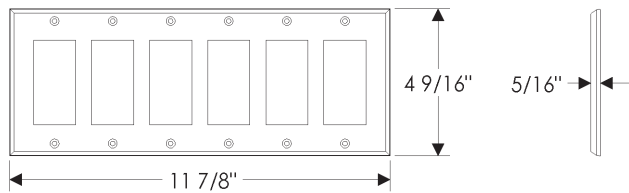

11 7/8" x 4 9/16" ..... $ 204