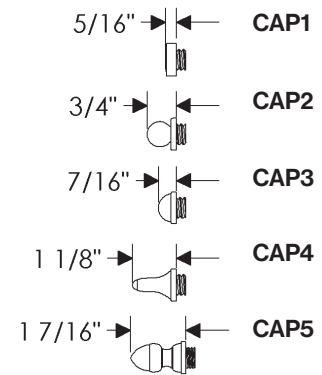

SCH Stair Carpet Holder Up to 48" Length ..... $ 569

- Price includes two brackets and two finial caps.
- For additional brackets, add $ 47 list/each.
- For lengths longer than 48", add $ 79 list/ft.