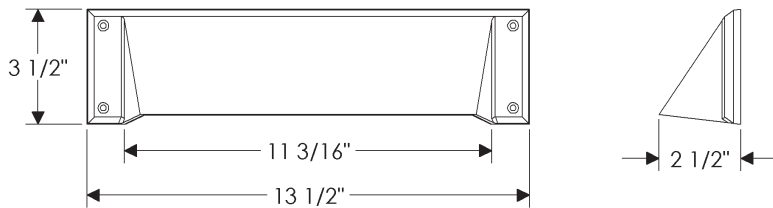

MSC105 Peak Mail Slot Cover

3 1/2" x 13 1/2" $478