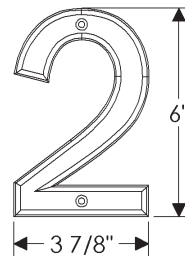

- Specify metal and patina.

House Numbers

House Numbers
3 7/8" x 6"

HN600
House Number "0".....$ 107

HN601
House Number "1".....$ 107

HN602
House Number "2".....$ 107

HN603
House Number "3".....$ 107

HN604
House Number "4".....$ 107

HN605
House Number "5".....$ 107

HN606
House Number "6".....$ 107

HN607
House Number "7".....$ 107

HN608
House Number "8".....$ 107

HN609
House Number "9".....$ 107