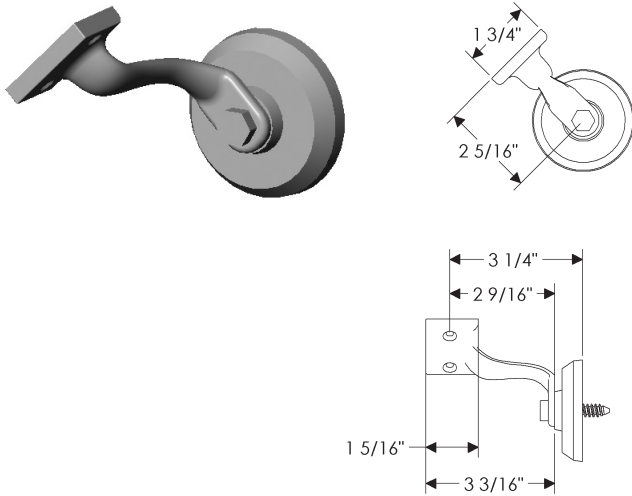

- Product is shown with E417 Round Escutcheon for illustration purposes only. Refer to Section B for escutcheon styles and specifications.
- Specify escutcheon style, metal, patina, and leather or texture.

HB Handrail Bracket (Continued)

HB Handrail Bracket

with E10155 Oasis Escutcheon 3" x 4 1/4"	$ 181
with E10203 Square Oasis Escutcheon 2 1/2" x 2 1/2"	$ 172
with E10205 Oasis Escutcheon 2 1/2" x 4 1/2"	$ 181
with E828 Fleur de Lis Escutcheon 2" x 8"	$ 229
with E10820 Round Briggs Escutcheon 2 1/2"	$ 169
with E10800 Briggs Escutcheon 2 3/8" x 7"	$ 204
with E21005 Mack Escutcheon 2 1/2" x 4 1/2"	$ 181
with E30303 Square Trousdale Escutcheon 3" x 3"	$ 235
with E30403 Hammered Escutcheon 2 1/2" x 4 1/2"	$ 181
with E30503 Convex Escutcheon 2 1/2" x 4 1/2"	$ 279

with E30603 Corbel Arched Escutcheon 2 1/2" x 4 1/2"	$ 279
with E30703 Corbel Rectangular Escutcheon 2 1/2" x 4 1/2"	$ 279
with E30802 Round Bordeaux Escutcheon 2 1/2"	$ 235
with E30803 Round Bordeaux Escutcheon 3 1/4"	$ 235
with E30804 Bordeaux Escutcheon 2 1/2" x 4 1/2"	$ 279
with E30806 Oval Bordeaux Escutcheon 2 1/2" x 5 1/2"	$ 279

•Shipped with 3" lag screw.