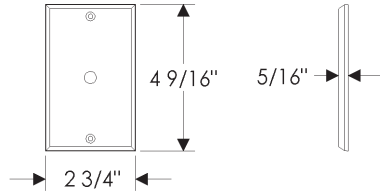

- Custom layouts available. Call RMH for pricing.
- Specify metal and patina.

Miscellaneous Covers

SP1-CABLE Cable Cover

2 3/4" x 4 9/16" ..... $ 66