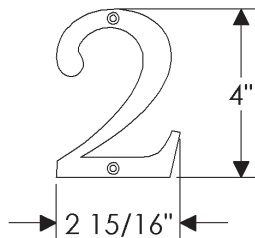

- Specify metal and patina.

House Numbers

House Numbers
4" - ITC Bookman

N4000
House Number "0".....$107

N4001
House Number "1".....$107

N4002
House Number "2".....$107

N4003
House Number "3".....$107

N4004
House Number "4".....$107

N4005
House Number "5".....$107

N4006
House Number "6".....$107

N4007
House Number "7".....$107

N4008
House Number "8".....$107

N4009
House Number "9".....$107