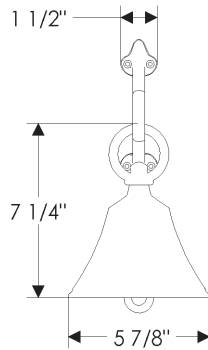

3 5/8" x 18 3/16" \$1,061

- Specify metal and patina.

Bells

B6 Small Bell \$ 526

- Specify metal and patina.

Bells

B12 Large Bell \$3,974

- Price includes your choice of any knob or lever.
- Combination is shown with T300 "T" Handle for illustration purposes only. Refer to Section A for desired handle.
- Specify metal and patina.