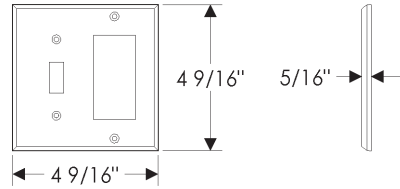

Miscellaneous Covers

SP1-CABLE Cable Cover

2 3/4" x 4 9/16" \$ 66

SPOP2 Combination Switch and Outlet Cover

4 9/16" x 4 9/16" \$101

SPDSP2 Combination Switch and Decora Style Cover

4 9/16" x 4 9/16" \$101

- Specify metal and patina.