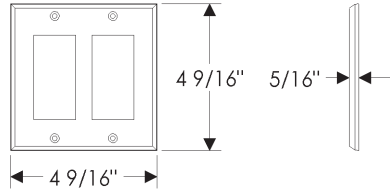

DSP2 Decora Style Switch and Receptacle Cover
4 9/16" x 4 9/16" $96