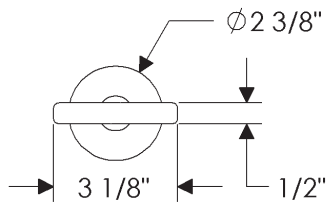

- Price includes your choice of any knob or lever.
- Combination is shown with T300 "T" Handle for illustration purposes only. Refer to Section A for desired handle.
- Specify metal and patina.

GVC Gas Valve Cover Plate

GVC Gas Valve Crank & Cover $469

•Includes 12" extension with 5/16" square female adapter.

Specify if other type is needed.

Note: Extension can be cut down in the field.