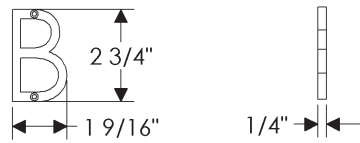

- Specify metal and patina.

House Letters

House Letters

2 3/4" - Century Gothic

L275A
House Letter "A".....$ 93

L275B
House Letter "B".....$ 93

L275C
House Letter "C".....$ 93

L275D
House Letter "D".....$ 93

L275E
House Letter "E".....$ 93

L275F
House Letter "F".....$ 93

L275G
House Letter "G".....$ 93

L275H
House Letter "H".....$ 93

L275I
House Letter "I".....$ 93

L275J
House Letter "J".....$ 93

L275K
House Letter "K".....$ 93

L275L
House Letter "L".....$ 93

L275M
House Letter "M".....$ 93

L275N
House Letter "N".....$ 93

L275O
House Letter "O".....$ 93

L275P
House Letter "P".....$ 93

L275Q
House Letter "Q".....$ 93

L275R
House Letter "R".....$ 93

L275S
House Letter "S".....$ 93

L275T
House Letter "T".....$ 93

L275U
House Letter "U".....$ 93

L275V
House Letter "V".....$ 93

L275W
House Letter "W".....$ 93

L275X
House Letter "X".....$ 93

L275Y
House Letter "Y".....$ 93

L275Z
House Letter "Z".....$ 93