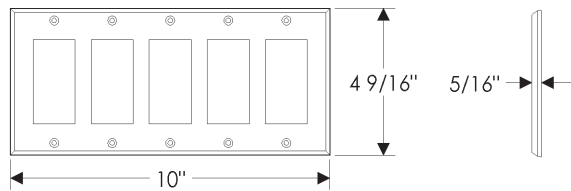

DSP4 Decora Style Switch and Receptacle Cover
 8 1/4" x 4 9/16" \$187

- Specify metal and patina.

Outlet/Switch Covers

DSP5 Decora Style Switch and Receptacle Cover

10" x 4 9/16" \$ 196

DSP6 Decora Style Switch and Receptacle Cover