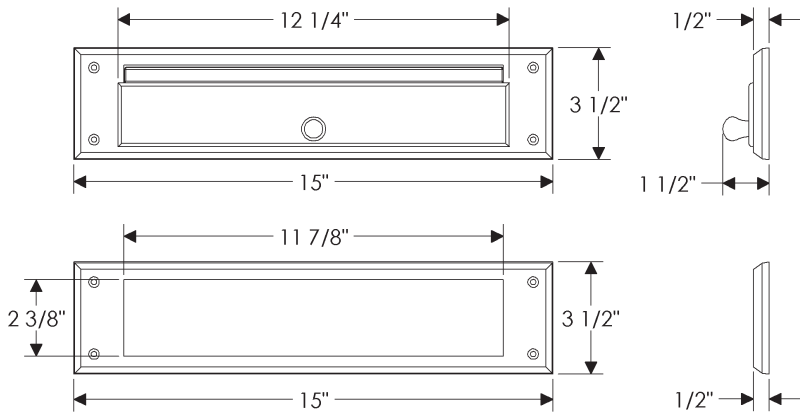

MSD110 Mail Slot with Two Swing Doors (Interior & Exterior)

3 1/2" x 15" \$987

- Specify metal and patina.

Mail Slot

MS112 Mail Slot

3 5/8" x 18 3/16" \$ 857

MSD112 Mail Slot with Two Swing Doors (Interior & Exterior)