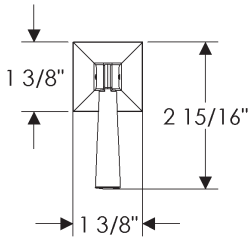

CK20320

Empire Pendant, 1 3/8" x 2 15/16" ..... $ 103
Ted Boerner Collection