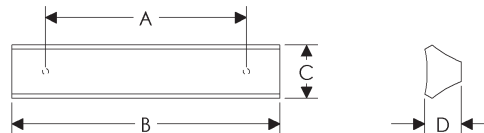

Trousdale Cabinet Pulls
Kravitz Design Collection

	A	B	C	D	E	Price
CK30303	1 1/2"	3"	1 3/16"	13/16"	-	$ 132
CK30306	4 1/2"	6"	1 3/16"	13/16"	-	$ 249
CK30310	8 1/2"	10"	1 3/16"	13/16"	-	$ 293
CK30312	10 1/2"	12"	1 3/16"	13/16"	-	$ 314
CK30316	14 1/2"	16"	1 3/16"	13/16"	-	$ 358