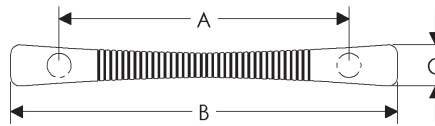

Grooved Cabinet Pulls

	A	B	C	D	E	Price
CK556	6"	8"	7/8"	3/4"	1 7/16"	$ 198
CK558	8"	10"	13/16"	3/4"	1 7/16"	$ 208