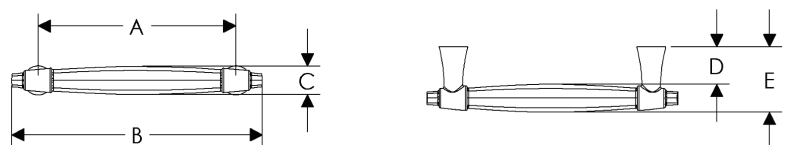

Zeppelin Cabinet Pulls
Roger Thomas Collection

	A	B	C	D	E	Price
CK10044	4"	5 1/16"	9/16"	3/4"	1 5/16"	$ 71
CK10046	6"	7 1/16"	9/16"	3/4"	1 5/16"	$ 81
CK10048	8"	9 1/16"	9/16"	3/4"	1 5/16"	$ 87