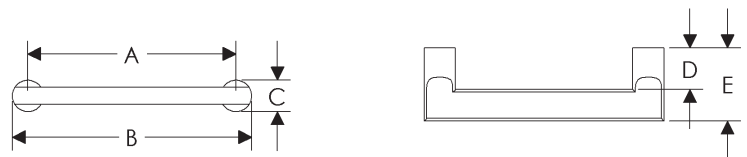

Olympus Cabinet Pulls

	A	B	C	D	E	Price
CK349	4"	4 5/8"	5/8"	13/16"	13/8"	$ 71
CK353	5"	5 5/8"	5/8"	13/16"	13/8"	$ 76
CK350	6"	6 5/8"	5/8"	13/16"	13/8"	$ 81
CK351	8"	8 5/8"	5/8"	13/16"	13/8"	$ 87
CK355	10"	10 5/8"	5/8"	13/16"	13/8"	$ 109
CK356	11"	11 5/8"	5/8"	13/16"	13/8"	$ 113
CK354	12"	12 5/8"	5/8"	13/16"	13/8"	$ 114
CK357	15"	15 5/8"	5/8"	13/16"	13/8"	$ 117
CK358	17"	17 5/8"	5/8"	13/16"	13/8"	$ 154
CK359	19"	19 5/8"	5/8"	13/16"	13/8"	$ 187
CK364	24"	24 5/8"	5/8"	13/16"	13/8"	$ 225
CK365	36"	36 5/8"	5/8"	13/16"	13/8"	$ 313