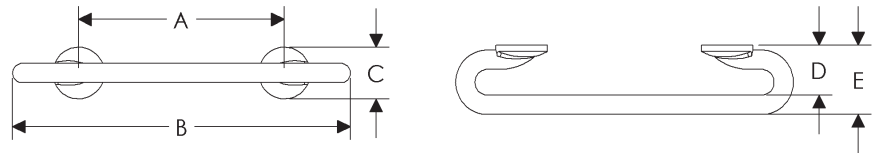

Compass Cabinet Pulls

	A	B	C	D	E	Price
CK704	3 1/4"	4"	1 13/16"	3/4"	11/16"	\$ 97

- Specify metal and patina.

Cirque Cabinet Pulls, CIRQUE COLLECTION

	A	B	C	D	E	Price
CK10104	4"	6 9/16"	1"	15/16"	1 1/4"	\$ 104
CK10106	6"	8 9/16"	1"	15/16"	1 1/4"	\$ 169
CK10108	8"	10 9/16"	1"	15/16"	1 1/4"	\$ 201
CK10110	10"	12 9/16"	1"	15/16"	1 1/4"	\$ 233