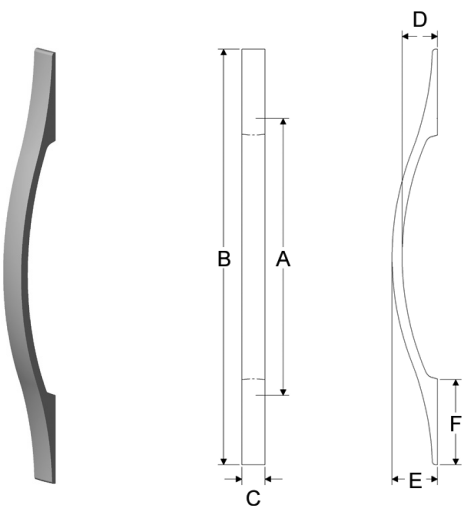

SUMMIT GRIP

	A	B	C	D	E	F	lbs/ea	Single
G280	12"	18"	1"	19/16"	1 15/16"	3 11/16"	2.50	$ 532