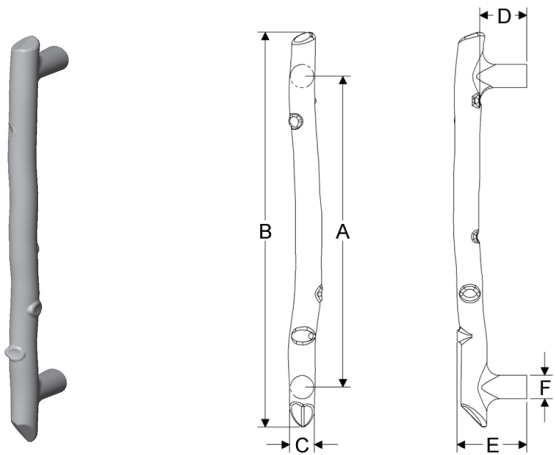

- Grips are thru-bolted.
- Specify metal, patina, and door thickness..

BRANCH GRIP

	A	B	C	D	E	F	lbs/ea	Single
G608	10"	12 9/16"	7/8"	1 1/2"	2 3/8"	7/8"	2.50	$ 493