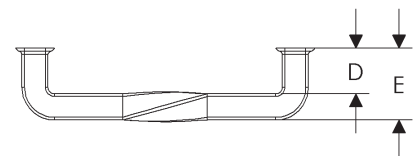

Twist Cabinet Pulls

	A	B	C	D	E	Price
CK434	3"	3 3/4"	11/16"	7/8"	1 3/8"	$ 71
CK435	3 1/2"	4 1/4"	11/16"	7/8"	1 3/8"	$ 75
CK436	4"	4 3/4"	11/16"	7/8"	1 3/8"	$ 77
CK437	5"	5 3/4"	11/16"	7/8"	1 3/8"	$ 85
CK439	8"	8 3/4"	11/16"	7/8"	1 3/8"	$ 103
CK440	12"	12 3/4"	11/16"	7/8"	1 3/8"	$ 118
CK442	15"	15 3/4"	11/16"	7/8"	1 3/8"	$ 132
CK444	18"	18 3/4"	11/16"	7/8"	1 3/8"	$ 148