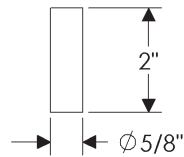

CK239
Tube Cabinet Knob ..... $ 68