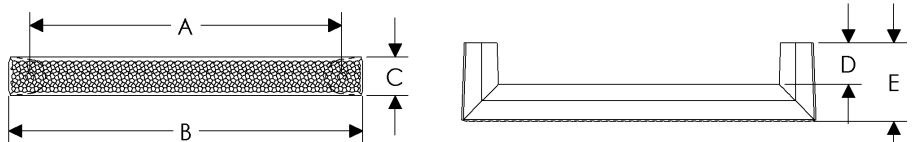

Pebble Cabinet Pulls

	A	B	C	D	E	Price
CK390	6"	6 3/4"	3/4"	13/16"	1 1/2"	$ 105
CK392	10"	10 3/4"	3/4"	13/16"	1 1/2"	$ 121
CK393	12"	12 3/4"	3/4"	13/16"	1 1/2"	$ 132
CK397	18"	18 3/4"	3/4"	13/16"	1 1/2"	$ 165