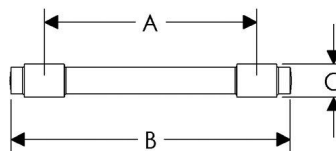

Barre Cabinet Pulls
Roger Thomas Collection

	A	B	C	D	E	Price
CK10074	4"	5 1/4"	5/8"	13/16"	1 3/8"	$ 71
CK10076	6"	7 1/4"	5/8"	13/16"	1 3/8"	$ 81
CK10078	8"	9 1/4"	5/8"	13/16"	1 3/8"	$ 87
CK10080	12"	13 1/4"	5/8"	13/16"	1 3/8"	$ 123
CK10081	14"	15 1/4"	5/8"	13/16"	1 3/8"	$ 138
CK10088	18"	19 1/4"	5/8"	13/16"	1 3/8"	$ 172