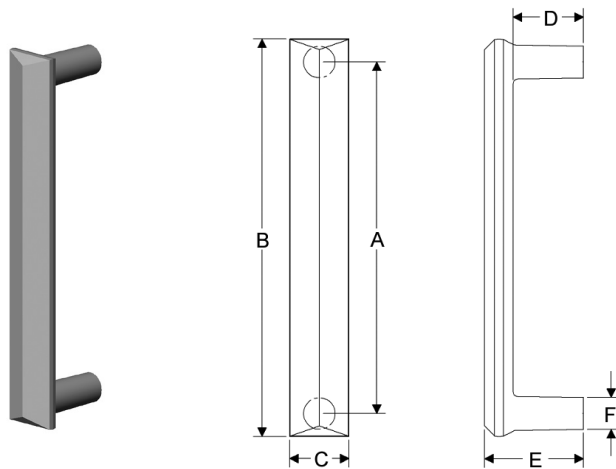

- Grips are thru-bolted.
- Specify metal, patina, and door thickness..

MACK GRIP

	A	B	C	D	E	F	lbs/ea	Single
G21010	10"	11 5/16"	1 11/16"	1 1/2"	2 5/16"	7/8"	3.75	$ 493
G21018	18"	19 5/16"	1 11/16"	1 1/2"	2 5/16"	7/8"	6.00	$ 532