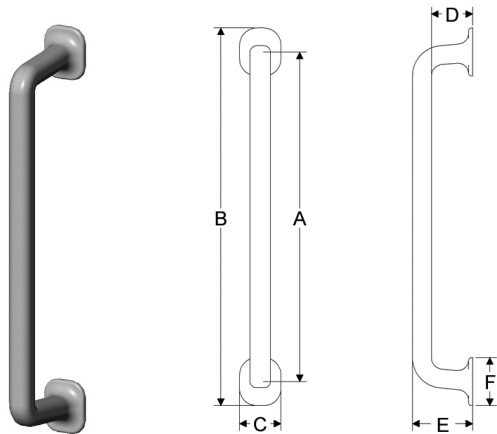

- Grips are thru-bolted.
- Specify metal, patina, and door thickness..

SASH GRIP

	A	B	C	D	E	F	lbs/ea	Single
G612	12"	13 3/4"	1 1/2"	1 1/2"	2 1/8"	1 3/4"	2.00	$ 493
G639	18"	19 3/4"	1 1/2"	1 1/2"	2 1/8"	1 3/4"	2.75	$ 532