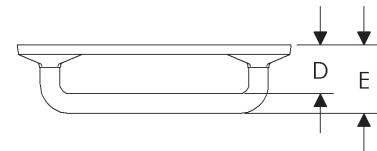

Empire Cabinet Pulls

	A	B	C	D	E	Price
CK464	4"	5 1/4"	11/4"	15/16"	15/16"	$ 145
CK466	6"	7 1/4"	11/4"	15/16"	15/16"	$ 160
CK465	7 1/8"	8 3/8"	11/4"	15/16"	15/16"	$ 178
CK462	9 1/4"	10 1/2"	11/4"	15/16"	15/16"	$ 202
CK463	13"	14 1/4"	11/4"	15/16"	15/16"	$ 226
CK467	15 5/8"	16 7/8"	11/4"	15/16"	15/16"	$ 290
CK460	23 3/4"	25"	11/4"	15/16"	15/16"	$ 338