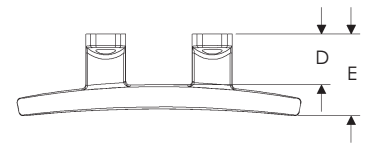

- Specify metal and patina.

Dock Cabinet Pulls

	A	B	C	D	E	Price
CK10121	1 1/2"	4"	1 1/2"	11/16"	1 1/8"	$ 72
CK10122	3"	7"	1 1/2"	11/16"	1 1/4"	$ 93
CK10124	4 1/2"	10"	1 1/2"	11/16"	1 5/16"	$ 104