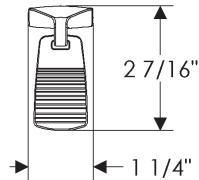

CK20060

Brut Pendant, 1 1/4" x 2 7/16" ..... $ 103
Ted Boerner Collection