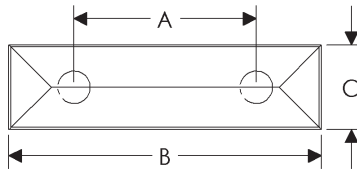

- Specify metal and patina.

Pyramid Cabinet Pulls

	A	B	C	D	E	Price
CK226	3 1/2"	6"	1 5/8"	3/4"	1 1/4"	$ 117
CK228	9 1/2"	12"	1 5/8"	3/4"	1 1/4"	$ 174
CK227	18"	20 1/2"	1 5/8"	3/4"	1 1/4"	$ 290
CK229	21 1/2"	24"	1 5/8"	3/4"	1 1/4"	$ 318