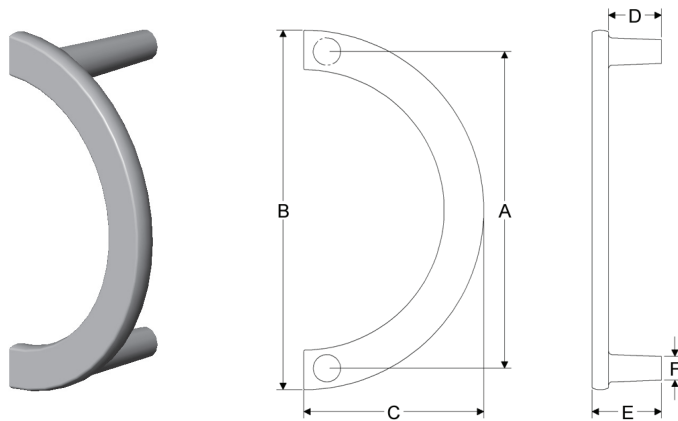

- Grips are thru-bolted.
- Specify metal, patina, and door thickness..

COMPASS GRIP

	A	B	C	D	E	F	lbs/ea	Single
G714	12"	13 5/8"	6 13/16"	1 1/2"	2 1/8"	7/8"	6.25	$ 692