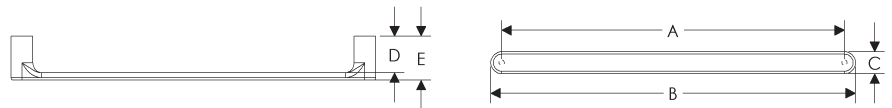

Marrakesh Cabinet Pull

	A	B	C	D	E	Price
CK20403	3"	3 15/16"	1 1/4"	1/2"	3/4"	\$ 116

- Specify metal and patina.

Mesa Cabinet Pulls

	A	B	C	D	E	Price
CK10708	8 7/8"	9 7/16"	9/16"	7/8"	1 1/8"	\$ 103
CK10712	12"	12 9/16"	9/16"	7/8"	1 1/8"	\$ 113
CK10717	18"	18 9/16"	9/16"	7/8"	1 1/8"	\$ 145
CK10718	18 13/16"	19 3/8"	9/16"	7/8"	1 1/8"	\$ 151
CK10724	24"	24 9/16"	9/16"	7/8"	1 1/8"	\$ 194