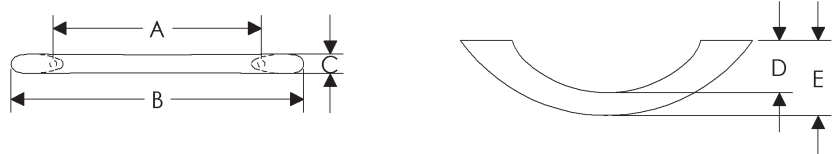

CK239
Tube Cabinet Knob \$ 68

CK248
Vessel Cabinet Knob \$ 70

CK10040
Zeppelin Cabinet Knob \$ 65
Roger Thomas Collection

- Specify metal and patina.

Arc Cabinet Pulls

	A	B	C	D	E	Price
CK201	4"	5 5/8"	3/8"	1"	1 7/16"	\$ 73
CK202	6"	7 5/8"	3/8"	1"	1 7/16"	\$ 80
CK204	10"	11 5/8"	3/8"	1"	1 7/16"	\$ 126