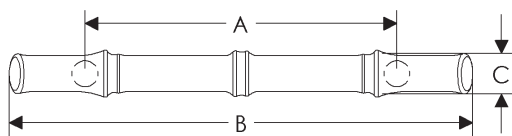

Bamboo Cabinet Pulls

	A	B	C	D	E	Price
CK449	6"	8 15/16"	7/8"	1"	1 7/8"	$ 156
CK450	7 11/16"	12"	13/16"	1 1/16"	1 7/8"	$ 172
CK454	12"	16 1/4"	7/8"	1"	1 7/8"	$ 203