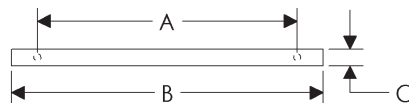

Edge Flat Cabinet Pulls

*Requires texture choice.

	A	B	C	D	E	Price
CK113	2"	3"	3/8"	15/16"	13/8"	$ 140
CK116	5"	6"	3/8"	15/16"	13/8"	$ 148
CK117	7"	8"	3/8"	15/16"	13/8"	$ 187
CK118	9"	10"	3/8"	15/16"	13/8"	$ 216
CK119	11"	12"	3/8"	15/16"	13/8"	$ 261
CK120	13"	14"	3/8"	15/16"	13/8"	$ 274
CK121	15"	16"	3/8"	15/16"	13/8"	$ 283
CK122	17"	18"	3/8"	15/16"	13/8"	$ 359