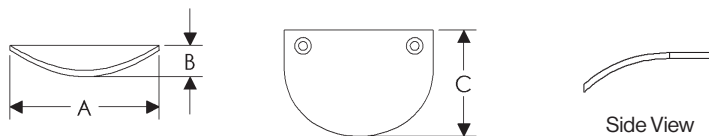

Catch Pulls, Rendezvous

	A	B	C	D	E	Price
CK525	4"	5/8"	2 1/8"	-	-	\$ 86
CK526	6"	5/8"	2 1/8"	-	-	\$ 106
CK529	12"	5/8"	2 1/8"	-	-	\$ 119
CK532	18"	5/8"	2 1/8"	-	-	\$ 172

Catch Pulls, Studio

	A	B	C	D	E	Price
CK511	3"	5/8"	2 1/8"	-	-	\$ 80