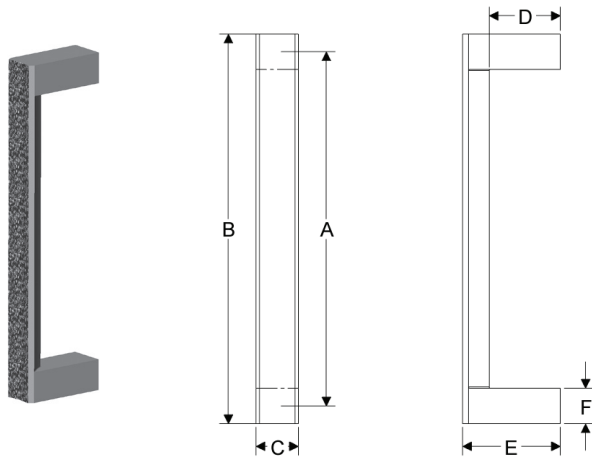

TROUSDALE GRIP, *KRAVITZ DESIGN*

	A	B	C	D	E	F	lbs/ea	Single
G30303	12"	13"	1 3/16"	1 1/2"	2 1/4"	1"	3.75	\$ 493
G30304	18"	19"	1 3/16"	1 1/2"	2 1/4"	1"	5.00	\$ 532
G30307	24"	25"	1 3/16"	1 1/2"	2 1/4"	1"	6.00	\$ 745