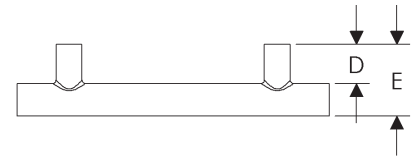

- Specify metal and patina.

Tube Cabinet Pulls

	A	B	C	D	E	Price
CK479	3"	5"	5/8"	3/4"	1 3/8"	$ 77
CK480	4"	6"	5/8"	3/4"	1 3/8"	$ 80
CK482	6"	8"	5/8"	3/4"	1 3/8"	$ 87
CK484	8"	10"	5/8"	3/4"	1 3/8"	$ 96
CK486	10"	12"	5/8"	3/4"	1 3/8"	$ 103
CK488	12"	14"	5/8"	3/4"	1 3/8"	$ 109
CK489	13"	15"	5/8"	3/4"	1 3/8"	$ 113
CK490	14"	16"	5/8"	3/4"	1 3/8"	$ 115
CK492	16"	18"	5/8"	3/4"	1 3/8"	$ 124
CK494	22"	24"	5/8"	3/4"	1 3/8"	$ 151
CK498	34"	36"	5/8"	3/4"	1 3/8"	$ 200