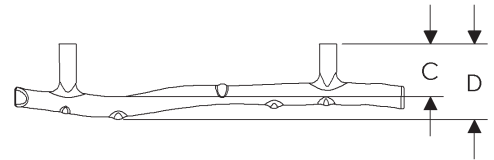

- Specify metal and patina.

Twig Cabinet Pulls

*Images shown for Twig Pull may not accurately represent the design of all sizes available. Please visit our website for more details.

	A	B	C	D	E	Price
CK320	2"	3 5/16"	11/16"	11/16"	-	$ 68
CK319	2 3/4"	4 3/4"	15/16"	1 1/4"	-	$ 76
CK321	3"	5 3/16"	15/16"	1 3/8"	-	$ 77
CK324	4"	5 15/16"	1 7/16"	1 3/4"	-	$ 90
CK325	5"	7 1/2"	3/4"	1 7/16"	-	$ 93
CK327	7 1/2"	10 5/8"	1 7/16"	2"	-	$ 119
CK330	10"	11 1/2"	1 1/2"	2 1/16"	-	$ 128