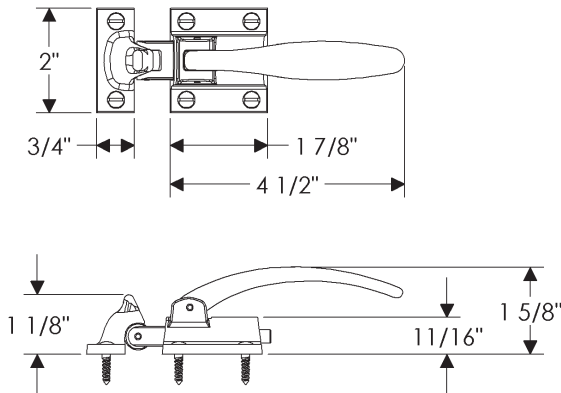

CL310 Cabinet Latch ..... $ 690