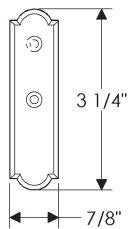

CKR105 Arched Cabinet Rose

7/8" x 3 1/4" ..... $ 57

- Specify top or center hole placement.