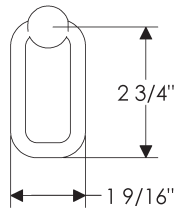

RP15
Ring Cabinet Pull..... $ 75