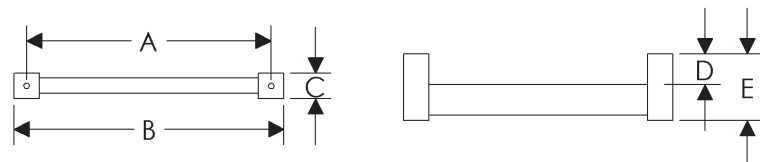

Dilemma Cabinet Pulls

	A	B	C	D	E	Price
CK10604	4"	4 5/8"	5/8"	3/4"	1 5/8"	$ 140
CK10606	6"	6 5/8"	5/8"	3/4"	1 5/8"	$ 148
CK10608	8"	8 5/8"	5/8"	3/4"	1 5/8"	$ 187
CK10610	10"	10 5/8"	5/8"	3/4"	1 5/8"	$ 216
CK10612	12"	12 5/8"	5/8"	3/4"	1 5/8"	$ 261
CK10614	14"	14 5/8"	5/8"	3/4"	1 5/8"	$ 274
CK10618	18"	18 5/8"	5/8"	3/4"	1 5/8"	$ 359