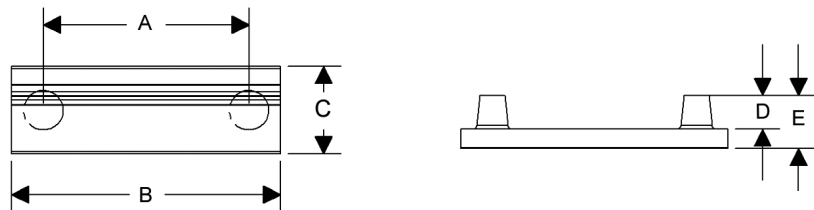

Marrakesh Cabinet Pull

	A	B	C	D	E	Price
CK20403	3"	3 15/16"	1 1/4"	1/2"	3/4"	$ 116