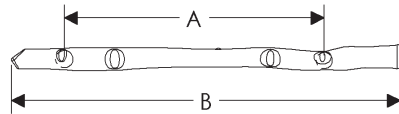

- Specify metal and patina.

Twig Cabinet Pulls

*Images shown for Twig Pull may not accurately represent the design of all sizes available. Please visit our website for more details.

	A	B	C	D	E	Price
CK320	2"	3 5/16"	11/16"	11/16"	-	$ 68
CK319	2 3/4"	4 3/4"	15/16"	1 1/4"	-	$ 76
CK321	3"	5 3/16"	15/16"	1 3/8"	-	$ 77
CK324	4"	5 15/16"	1 7/16"	1 3/4"	-	$ 90
CK325	5"	7 1/2"	3/4"	1 7/16"	-	$ 93
CK327	7 1/2"	10 5/8"	1 7/16"	2"	-	$ 119
CK330	10"	11 1/2"	1 1/2"	2 1/16"	-	$ 128