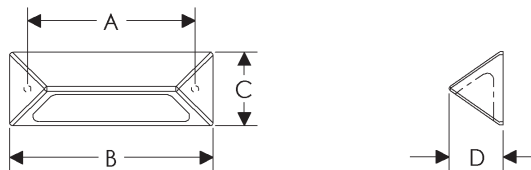

**Bin Cabinet Pulls, Empire
Ted Boerner Collection**

	A	B	C	D	E	Price
CK20310	3 1/4"	3 15/16"	1 3/8"	11/16"	-	$ 104
CK20311	4 1/4"	5"	1 3/8"	11/16"	-	$ 117