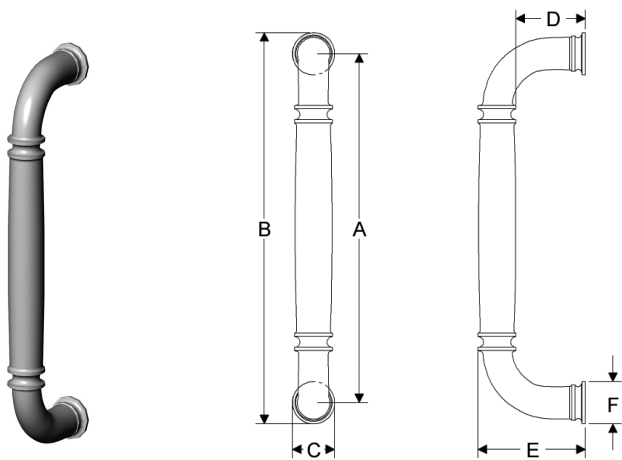

MADDOX GRIP

	A	B	C	D	E	F	lbs/ea	Single
G580	10"	11 1/4"	1 3/16"	2"	3 1/16"	1 3/16"	2.75	$ 493
G590	18"	19 3/16"	1 3/16"	2"	3 1/16"	1 3/16"	5.00	$ 532