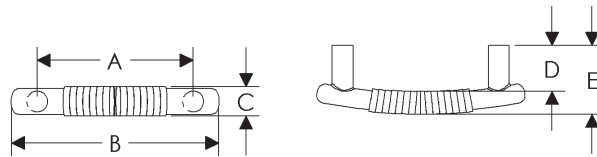

- Specify metal and patina.

Lariat Cabinet Pulls

	A	B	C	D	E	Price
CK360	3"	4"	9/16"	7/8"	1 5/16"	$ 73
CK361	6"	8"	3/4"	1"	1 9/16"	$ 112
CK362	10 1/2"	12 1/2"	3/4"	1"	1 9/16"	$ 126