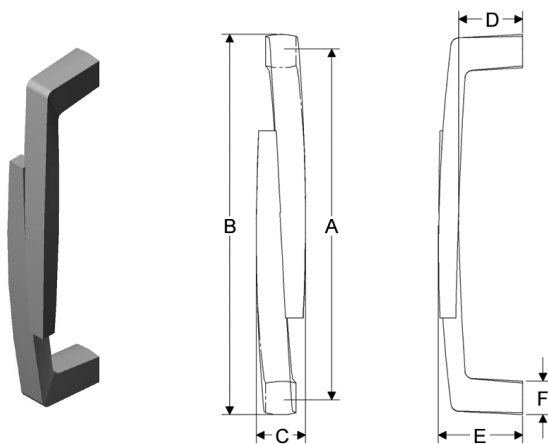

SHIFT GRIP, TED BOERNER COLLECTION

	A	B	C	D	E	F	lbs/ea	Single
G20010	11 1/8"	12 1/16"	1 9/16"	1 1/2"	2 1/8"	1 1/16"	3.75	$ 543