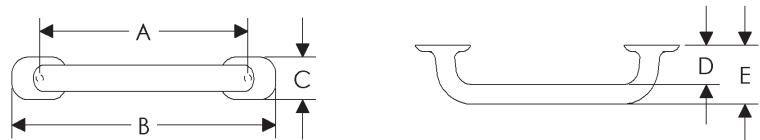

Sash Cabinet Pulls

	A	B	C	D	E	Price
CK317	3"	4 1/16"	13/16"	7/8"	1 1/4"	$ 63
CK310	3 5/8"	4 11/16"	13/16"	7/8"	1 1/4"	$ 66
CK318	4"	5 1/16"	13/16"	7/8"	1 1/4"	$ 79
CK311	6"	7 1/16"	13/16"	7/8"	1 1/4"	$ 83
CK312	10"	11 1/16"	13/16"	7/8"	1 1/4"	$ 97
CK343	13"	14 1/16"	13/16"	7/8"	1 1/4"	$ 109
CK346	17"	18 1/16"	13/16"	7/8"	1 1/4"	$ 125
CK348	22"	23 1/16"	13/16"	7/8"	1 1/4"	$ 148
CK347	30"	31 1/16"	13/16"	7/8"	1 1/4"	$ 208