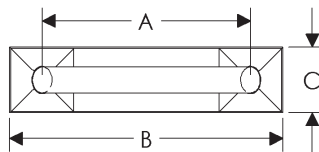

Empire Cabinet Pulls

	A	B	C	D	E	Price
CK464	4"	5 1/4"	11/4"	15/16"	15/16"	$ 145
CK466	6"	7 1/4"	11/4"	15/16"	15/16"	$ 160
CK465	7 1/8"	8 3/8"	11/4"	15/16"	15/16"	$ 178
CK462	9 1/4"	10 1/2"	11/4"	15/16"	15/16"	$ 202
CK463	13"	14 1/4"	11/4"	15/16"	15/16"	$ 226
CK467	15 5/8"	16 7/8"	11/4"	15/16"	15/16"	$ 290
CK460	23 3/4"	25"	11/4"	15/16"	15/16"	$ 338