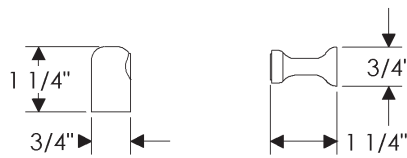

CL200 Cabinet Latch ..... $ 138