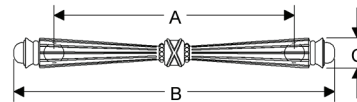

Tuxedo Cabinet Pulls

	A	B	C	D	E	Price
CK503	3"	4 5/8"	9/16"	11/16"	1 5/16"	\$ 119
CK506	6"	8"	3/4"	1"	1 3/4"	\$ 187

- Specify metal and patina.

Twig Cabinet Pulls

*Images shown for Twig Pull may not accurately represent the design of all sizes available. Please visit our website for more details.