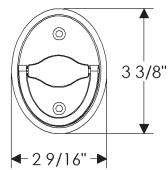

RP410
Oval Ring Cabinet Pull..... $ 222