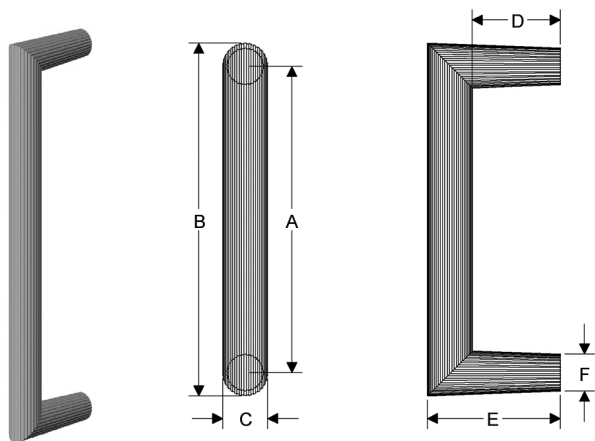

- Grips are thru-bolted.
- Specify metal, patina, and door thickness..

ELLIS GRIP

	A	B	C	D	E	F	lbs/ea	Single
G070	10"	11 1/8"	1 3/16"	2 1/16"	3"	13/16"	3.75	\$ 493

FLUTE GRIP, *ROGER THOMAS COLLECTION*

	A	B	C	D	E	F	lbs/ea	Single
G10012	12"	13 1/8"	1 1/16"	1 1/2"	2 5/8"	7/8"	4.50	\$ 493
G10023	22 7/8"	24"	1 1/16"	1 1/2"	2 5/8"	7/8"	7.50	\$ 745