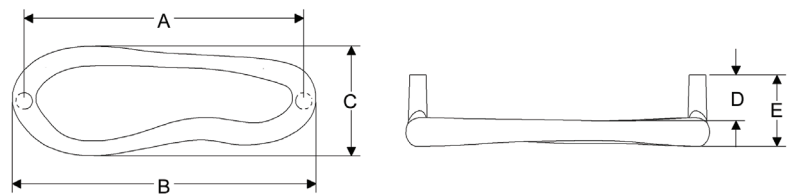

- Specify metal and patina.

Olympus, Front Mounting Cabinet Pulls

	A	B	C	D	E	Price
CK420	3 13/16"	4 11/16"	11/8"	3/4"	1 5/16"	\$ 79
CK424	11 3/4"	12 5/8"	11/8"	3/4"	1 5/16"	\$ 117

Ophelia Cabinet Pulls

	A	B	C	D	E	Price
CK10336	2"	2 1/2"	1 5/8"	3/4"	1 3/16"	\$ 68
CK10338	5"	5 7/16"	1 15/16"	3/4"	1 1/4"	\$ 85