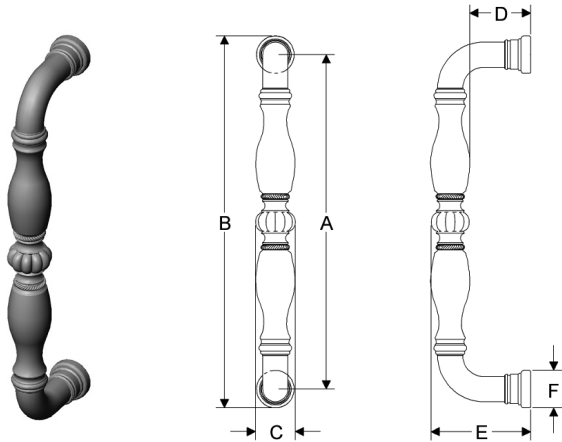

- Grips are thru-bolted.
- Specify metal, patina, and door thickness..

ELLIS GRIP

	A	B	C	D	E	F	lbs/ea	Single
G070	10"	11 1/8"	1 3/16"	2 1/16"	3"	13/16"	3.75	$ 493