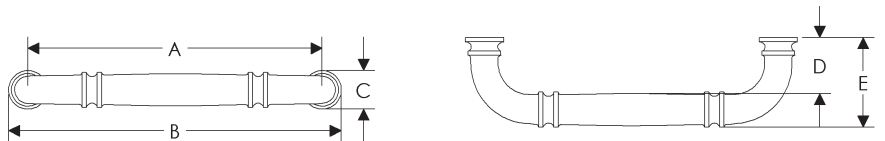

Maddox Cabinet Pulls

	A	B	C	D	E	Price
CK592	6 1/2"	7 3/8"	7/8"	1 3/16"	2"	$ 99
CK594	10"	10 7/8"	7/8"	1 3/16"	2"	$ 129
CK596	12"	12 7/8"	7/8"	1 3/16"	2"	$ 146
CK598	18"	18 7/8"	7/8"	1 3/16"	2"	$ 218
CK599	36"	36 7/8"	7/8"	1 3/16"	2"	$ 436