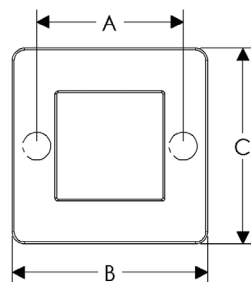

Fairmont Cabinet Pull

	A	B	C	D	E	Price
CK724	3"	4"	4"	3/4"	11/16"	$ 128