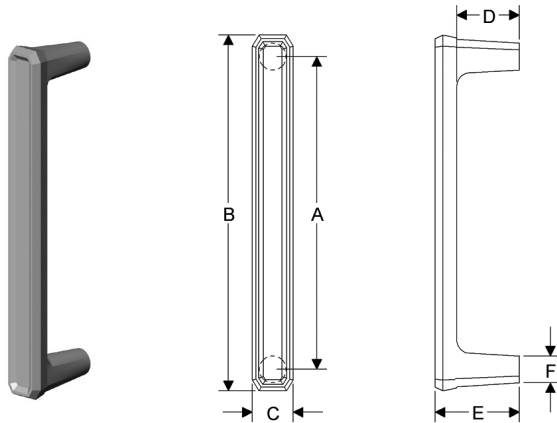

- Grips are thru-bolted.
- Specify metal, patina, and door thickness..

SMITH GRIP

	A	B	C	D	E	F	lbs/ea	Single
G30148	10"	11 3/8"	1 5/16"	1 1/2"	2 3/16"	7/8"	3.25	$ 493