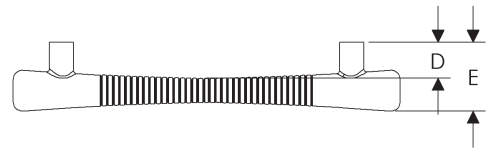

Grooved Cabinet Pulls

	A	B	C	D	E	Price
CK556	6"	8"	7/8"	3/4"	1 7/16"	$ 198
CK558	8"	10"	13/16"	3/4"	1 7/16"	$ 208