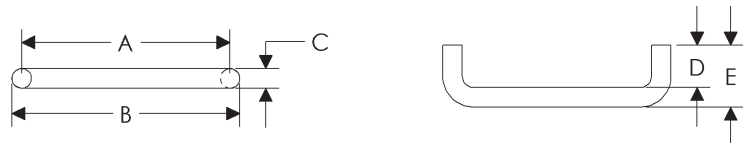

Wire Cabinet Pulls

	A	B	C	D	E	Price
CK333	3"	3 3/8"	3/8"	13/16"	1 3/16"	$ 66
CK335	3 1/2"	3 7/8"	3/8"	13/16"	1 3/16"	$ 71
CK340	4"	4 3/8"	3/8"	13/16"	1 3/16"	$ 73
CK308	5"	5 3/8"	3/8"	13/16"	1 3/16"	$ 77