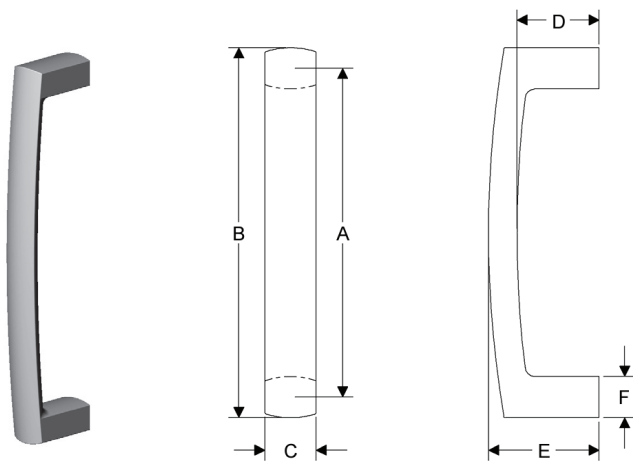

- Grips are thru-bolted.
- Specify metal, patina, and door thickness..

COMPASS GRIP

	A	B	C	D	E	F	lbs/ea	Single
G714	12"	13 5/8"	6 13/16"	1 1/2"	2 1/8"	7/8"	6.25	\$ 692

CONVEX GRIP

	A	B	C	D	E	F	lbs/ea	Single
G30151	11"	12"	1 1/4"	1 1/2"	2 3/16"	1"	3.50	\$ 493