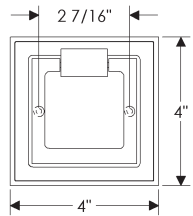

RP404
Square Ring Cabinet Pull ..... $ 222