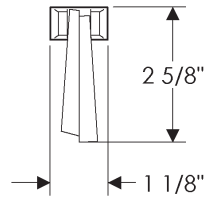

CK20230

Shift Pendant, 1 1/8" x 2 5/8" ..... $ 191
Ted Boerner Collection