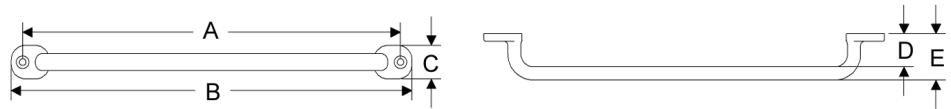

- Specify metal and patina.

**Sash, Front Mounting
Cabinet Pulls**

	A	B	C	D	E	Price
CK341	4 7/8"	5 1/2"	7/8"	7/8"	13/16"	$ 80
CK342	6 7/8"	7 1/2"	7/8"	7/8"	13/16"	$ 84
CK344	9 7/8"	10 1/2"	7/8"	7/8"	13/16"	$ 96
CK345	13 3/8"	14"	7/8"	7/8"	13/16"	$ 109