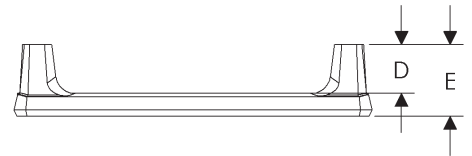

- Specify metal and patina.

Smith Cabinet Pull

	A	B	C	D	E	Price
CK30106	6"	6 7/8"	1"	15/16"	1 3/8"	$ 99
CK30112	12"	12 7/8"	1"	15/16"	1 3/8"	$ 146
CK30114	14"	14 7/8"	1"	15/16"	1 3/8"	$ 161