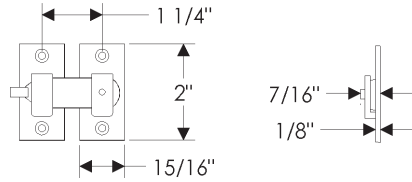

- Specify metal and patina.

Cabinet Latches

CL100 Cabinet Latch ..... $ 138