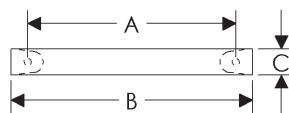

Rail Cabinet Pulls

	A	B	C	D	E	Price
CK256	1 1/2"	2 1/8"	1/2"	3/4"	1 3/8"	$ 66
CK255	3"	3 5/8"	1/2"	3/4"	1 3/8"	$ 70
CK258	4"	4 5/8"	1/2"	3/4"	1 3/8"	$ 72
CK259	5"	5 5/8"	1/2"	3/4"	1 3/8"	$ 84
CK260	6"	6 5/8"	1/2"	3/4"	1 3/8"	$ 88
CK257	8"	8 5/8"	1/2"	3/4"	1 3/8"	$ 99
CK261	9"	9 5/8"	1/2"	3/4"	1 3/8"	$ 103
CK262	12"	12 5/8"	1/2"	3/4"	1 3/8"	$ 106
CK264	15"	15 5/8"	1/2"	3/4"	1 3/8"	$ 116
CK267	16"	16 5/8"	1/2"	3/4"	1 3/8"	$ 127
CK285	18"	18 5/8"	1/2"	3/4"	1 3/8"	$ 148
CK286	20"	20 5/8"	1/2"	3/4"	1 3/8"	$ 154
CK263	24"	24 5/8"	1/2"	3/4"	1 3/8"	$ 168
CK265	30"	30 5/8"	1/2"	3/4"	1 3/8"	$ 194
CK280	36"	36 5/8"	1/2"	3/4"	1 3/8"	$ 222