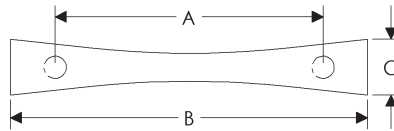

- Specify metal and patina.

Edge Bow Cabinet Pulls

*Requires texture choice.

	A	B	C	D	E	Price
CK141	2"	4"	11/4"	11/16"	13/8"	\$ 140
CK142	4"	6"	11/4"	11/16"	13/8"	\$ 148
CK143	6"	8"	11/4"	11/16"	13/8"	\$ 187
CK144	8"	10"	11/4"	11/16"	13/8"	\$ 216
CK145	10"	12"	11/4"	11/16"	13/8"	\$ 261
CK146	12"	14"	11/4"	11/16"	13/8"	\$ 274
CK147	14"	16"	11/4"	11/16"	13/8"	\$ 283
CK148	16"	18"	11/4"	11/16"	13/8"	\$ 359
CK149	18"	20"	11/4"	11/16"	13/8"	\$ 420