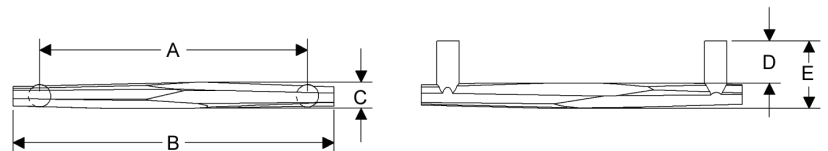

Ore Cabinet Pulls

	A	B	C	D	E	Price
CK294	4"	5 1/16"	9/16"	15/16"	1 1/2"	$ 103
CK296	6"	7 1/8"	9/16"	15/16"	1 1/2"	$ 118
CK299	12"	13 1/8"	9/16"	15/16"	1 1/2"	$ 165