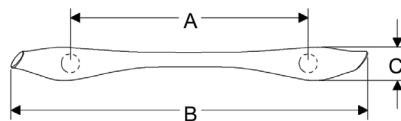

Kennet Cabinet Pulls

	A	B	C	D	E	Price
CK10325	4"	6"	9/16"	3/4"	1 1/16"	$ 81
CK10326	6"	8"	9/16"	3/4"	1 1/16"	$ 87
CK10327	8"	10"	9/16"	3/4"	1 1/16"	$ 109