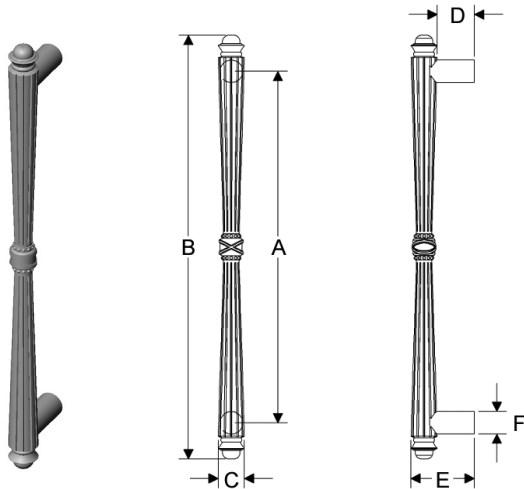

TUXEDO GRIP

	A	B	C	D	E	F	lbs/ea	Single
G599	14"	16 7/8"	1 1/16"	1 1/2"	2 1/2"	7/8"	3.25	\$ 713

VERDURA GRIP, HOK PRODUCT DESIGN

	A	B	C	D	E	F	lbs/ea	Single
G10523	18"	20"	7/8"	1 1/2"	3"	1"	4.00	\$ 532
G10525	22"	24"	7/8"	1 1/2"	3"	1"	4.50	\$ 745