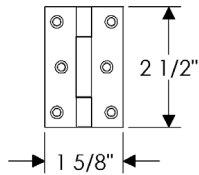

CABHNG420 Cabinet Hinge (Mortise)
2 1/2" x 1 5/8" / each ..... $ 128