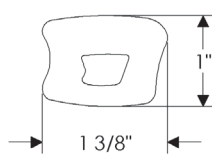

CK10320

Madeline Cabinet Knob ..... $ 72