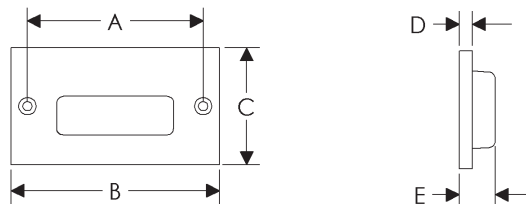

Bin Cabinet Pulls, Industrial

	A	B	C	D	E	Price
CK404	3 3/8"	4"	2 1/4"	1/4"	5/8"	$ 161