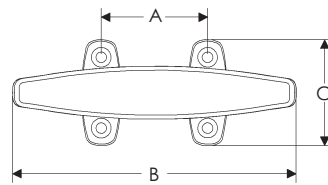

- Specify metal and patina.

Dock Cabinet Pulls

	A	B	C	D	E	Price
CK10121	1 1/2"	4"	1 1/2"	11/16"	1 1/8"	$ 72
CK10122	3"	7"	1 1/2"	11/16"	1 1/4"	$ 93
CK10124	4 1/2"	10"	1 1/2"	11/16"	1 5/16"	$ 104