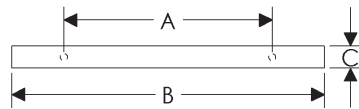

Stringer Cabinet Pulls

	A	B	C	D	E	Price
CK562	1"	3"	7/16"	7/16"	-	$ 63
CK563	4"	6"	7/16"	7/16"	-	$ 73
CK564	6"	8"	7/16"	7/16"	-	$ 84
CK565	8"	10"	7/16"	7/16"	-	$ 94
CK566	10"	12"	7/16"	7/16"	-	$ 105
CK567	12"	14"	7/16"	7/16"	-	$ 112
CK568	14"	16"	7/16"	7/16"	-	$ 116
CK569	16"	18"	7/16"	7/16"	-	$ 127