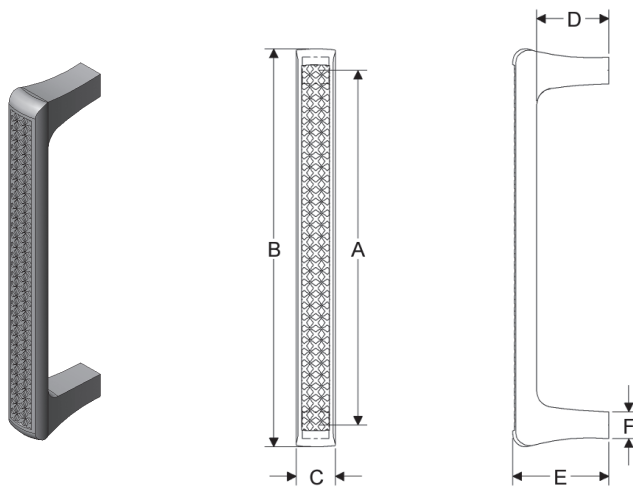

CL310 Cabinet Latch \$ 690

- Grips are thru-bolted.
- Specify metal, patina, and door thickness..

BRANCH GRIP

	A	B	C	D	E	F	lbs/ea	Single
G608	10"	12 9/16"	7/8"	1 1/2"	2 3/8"	7/8"	2.50	\$ 493

BRIGGS GRIP

	A	B	C	D	E	F	lbs/ea	Single
G10801	10"	11 3/16"	1 1/8"	1 1/2"	2 3/16"	3/4"	3.00	\$ 493