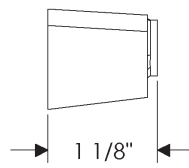

CK30301
Trousdale Knob ..... $ 84
Trousdale Collection by Kravitz Design