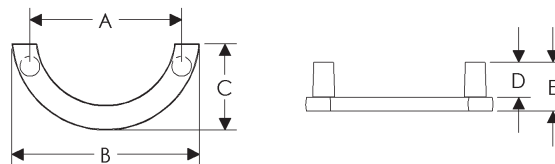

Compass Cabinet Pulls

	A	B	C	D	E	Price
CK704	3 1/4"	4"	1 13/16"	3/4"	11/16"	$ 97