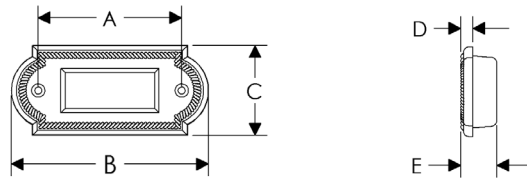

- Specify metal and patina.

Bin Cabinet Pulls

	A	B	C	D	E	Price
CK307	3 11/16"	4 1/16"	1 5/8"	3/4"	-	\$ 75
CK363	5 5/8"	6"	1 5/8"	3/4"	-	\$ 92

Bin Cabinet Pulls, Ellis

	A	B	C	D	E	Price
CK080	3"	4 1/8"	1 7/8"	1/4"	3/4"	\$ 145