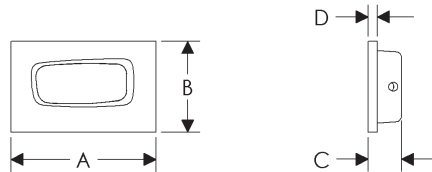

- Specify metal and patina.

Bin Cabinet Pulls, Tab
Ted Boerner Collection

	A	B	C	D	E	Price
CK20140	1 7/8"	1 7/8"	11/16"	3/16"	-	$ 118
CK20145	3"	1 7/8"	11/16"	3/16"	-	$ 127