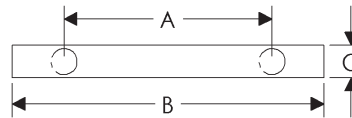

- Specify metal and patina.

Tube Cabinet Pulls

	A	B	C	D	E	Price
CK479	3"	5"	5/8"	3/4"	1 3/8"	$ 77
CK480	4"	6"	5/8"	3/4"	1 3/8"	$ 80
CK482	6"	8"	5/8"	3/4"	1 3/8"	$ 87
CK484	8"	10"	5/8"	3/4"	1 3/8"	$ 96
CK486	10"	12"	5/8"	3/4"	1 3/8"	$ 103
CK488	12"	14"	5/8"	3/4"	1 3/8"	$ 109
CK489	13"	15"	5/8"	3/4"	1 3/8"	$ 113
CK490	14"	16"	5/8"	3/4"	1 3/8"	$ 115
CK492	16"	18"	5/8"	3/4"	1 3/8"	$ 124
CK494	22"	24"	5/8"	3/4"	1 3/8"	$ 151
CK498	34"	36"	5/8"	3/4"	1 3/8"	$ 200