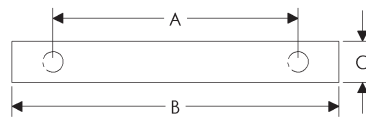

Edge Bar Cabinet Pulls

*Requires texture choice.

	A	B	C	D	E	Price
CK131	2"	4"	1"	11/16"	13/8"	$ 140
CK132	4"	6"	1"	11/16"	13/8"	$ 148
CK133	6"	8"	1"	11/16"	13/8"	$ 187
CK134	8"	10"	1"	11/16"	13/8"	$ 216
CK135	10"	12"	1"	11/16"	13/8"	$ 261
CK136	12"	14"	1"	11/16"	13/8"	$ 274
CK137	14"	16"	1"	11/16"	13/8"	$ 283
CK138	16"	18"	1"	11/16"	13/8"	$ 359
CK139	18"	20"	1"	11/16"	13/8"	$ 420