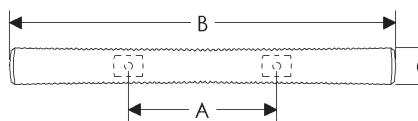

- Specify metal and patina.

Brut Cabinet Pulls
Ted Boerner Collection

*Texture is on the top and bottom of this cabinet pull, not on the face.

	A	B	C	D	E	Price
CK20037	1 3/4"	3 1/2"	3/4"	11/16"	1 3/8"	$ 92
CK20038	2 9/16"	5"	3/4"	11/16"	1 3/8"	$ 104
CK20045	3 1/16"	8"	3/4"	3/4"	1 3/8"	$ 169
CK20048	6"	16"	3/4"	3/4"	1 3/8"	$ 237