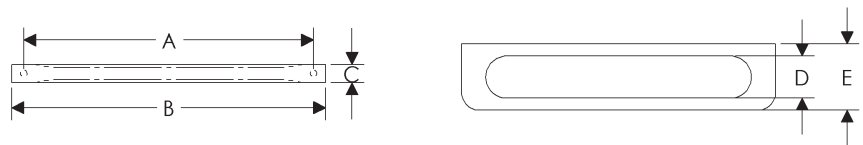

- Specify metal and patina.

Portia Cabinet Pulls

	A	B	C	D	E	Price
CK10331	5 1/2"	5 13/16"	11/16"	13/16"	1 7/16"	\$ 81
CK10333	7"	7 5/16"	11/16"	3/4"	1 9/16"	\$ 92

Press Cabinet Pulls

	A	B	C	D	E	Price
CK412	2"	2 1/2"	3/8"	7/8"	1 3/8"	\$ 140
CK413	4"	4 1/2"	3/8"	7/8"	1 3/8"	\$ 148
CK414	6"	6 1/2"	3/8"	7/8"	1 3/8"	\$ 187
CK415	8"	8 1/2"	3/8"	7/8"	1 3/8"	\$ 216
CK416	10"	10 1/2"	3/8"	7/8"	1 3/8"	\$ 261
CK417	12"	12 1/2"	3/8"	7/8"	1 3/8"	\$ 274
CK418	14"	14 1/2"	3/8"	7/8"	1 3/8"	\$ 283
CK419	16"	16 1/2"	3/8"	7/8"	1 3/8"	\$ 395
CK422	18"	18 1/2"	3/8"	7/8"	1 3/8"	\$ 420