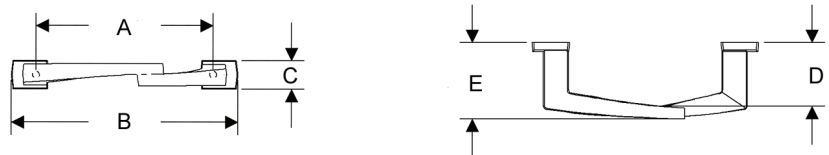

**Shift Cabinet Pulls
*Ted Boerner Collection***

	A	B	C	D	E	Price
CK20210	3 1/2"	4 1/2"	9/16"	1 1/4"	1 1/2"	$ 126
CK20215	5 9/16"	6 3/4"	3/4"	1 3/16"	1 1/2"	$ 157
CK20194	6 1/8"	7 5/8"	1"	1 5/6"	1 3/4"	$ 284
CK20196	10 1/2"	12"	1"	1 3/8"	1 3/4"	$ 356