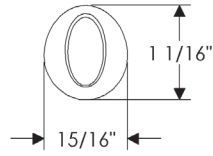

- Specify metal and patina.

Cabinet Knobs

CK10322

Kennet Cabinet Knob ..... $ 69