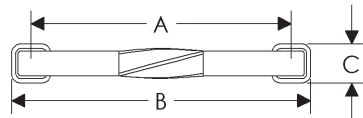

Twist Cabinet Pulls

	A	B	C	D	E	Price
CK434	3"	3 3/4"	11/16"	7/8"	1 3/8"	$ 71
CK435	3 1/2"	4 1/4"	11/16"	7/8"	1 3/8"	$ 75
CK436	4"	4 3/4"	11/16"	7/8"	1 3/8"	$ 77
CK437	5"	5 3/4"	11/16"	7/8"	1 3/8"	$ 85
CK439	8"	8 3/4"	11/16"	7/8"	1 3/8"	$ 103
CK440	12"	12 3/4"	11/16"	7/8"	1 3/8"	$ 118
CK442	15"	15 3/4"	11/16"	7/8"	1 3/8"	$ 132
CK444	18"	18 3/4"	11/16"	7/8"	1 3/8"	$ 148