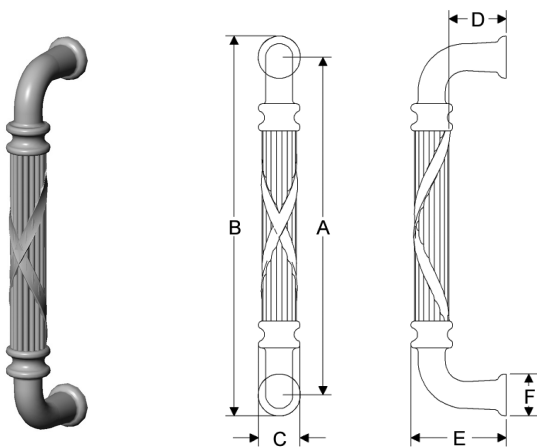

RIBBON & REED GRIP

	A	B	C	D	E	F	lbs/ea	Single
G622	10"	11 5/16"	1 1/4"	1 11/16"	2 13/16"	1 1/4"	3.00	$ 493