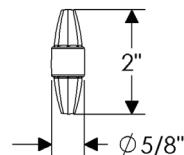

CK239
Tube Cabinet Knob \$ 68

CK248
Vessel Cabinet Knob \$ 70

CK10040
Zeppelin Cabinet Knob \$ 65
Roger Thomas Collection

- Specify metal and patina.

Arc Cabinet Pulls

	A	B	C	D	E	Price
CK201	4"	5 5/8"	3/8"	1"	1 7/16"	\$ 73
CK202	6"	7 5/8"	3/8"	1"	1 7/16"	\$ 80
CK204	10"	11 5/8"	3/8"	1"	1 7/16"	\$ 126