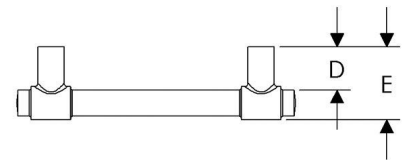

Barre Cabinet Pulls
Roger Thomas Collection

	A	B	C	D	E	Price
CK10074	4"	5 1/4"	5/8"	13/16"	1 3/8"	$ 71
CK10076	6"	7 1/4"	5/8"	13/16"	1 3/8"	$ 81
CK10078	8"	9 1/4"	5/8"	13/16"	1 3/8"	$ 87
CK10080	12"	13 1/4"	5/8"	13/16"	1 3/8"	$ 123
CK10081	14"	15 1/4"	5/8"	13/16"	1 3/8"	$ 138
CK10088	18"	19 1/4"	5/8"	13/16"	1 3/8"	$ 172