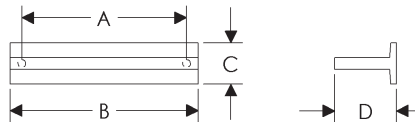

- Specify metal and patina.

Tab, Round Cabinet Pulls
Ted Boerner Collection

	A	B	C	D	E	Price
CK20110	7/8"	7/8"	13/16"	-	-	\$ 71

Tab, Cabinet Pulls
Ted Boerner Collection

	A	B	C	D	E	Price
CK20115	1/2"	7/8"	7/8"	1 3/16"	-	\$ 71
CK20120	1 1/8"	1 1/2"	7/8"	1 5/16"	-	\$ 81
CK20125	3 1/2"	4"	7/8"	1 5/16"	-	\$ 90