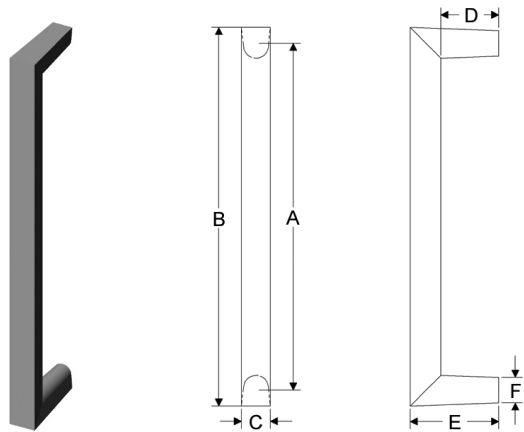

- Grips are thru-bolted.
- Specify metal, patina, and door thickness..

RAIL GRIP

	A	B	C	D	E	F	lbs/ea	Single
G263	12"	13 1/8"	1"	1 1/2"	2 9/16"	7/8"	4.25	$ 493
G265	16"	17 1/8"	1"	1 1/2"	2 9/16"	7/8"	5.25	$ 532
G268	24"	25 1/8"	1"	1 1/2"	2 9/16"	7/8"	7.00	$ 689