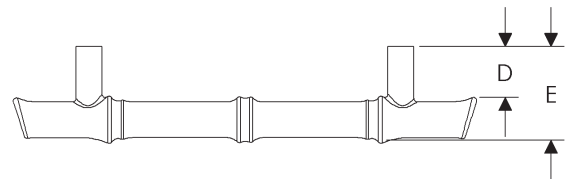

Bamboo Cabinet Pulls

	A	B	C	D	E	Price
CK449	6"	8 15/16"	7/8"	1"	1 7/8"	$ 156
CK450	7 11/16"	12"	13/16"	1 1/16"	1 7/8"	$ 172
CK454	12"	16 1/4"	7/8"	1"	1 7/8"	$ 203