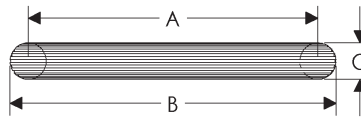

Fairmont Cabinet Pull

	A	B	C	D	E	Price
CK724	3"	4"	4"	3/4"	11/16"	\$ 128

- Specify metal and patina.

Flute Cabinet Pulls
Roger Thomas Collection

	A	B	C	D	E	Price
CK10064	4"	4 3/4"	3/4"	3/4"	1 1/2"	\$ 203
CK10066	6"	6 3/4"	3/4"	3/4"	1 1/2"	\$ 236
CK10060	10"	10 3/4"	3/4"	3/4"	1 1/2"	\$ 270