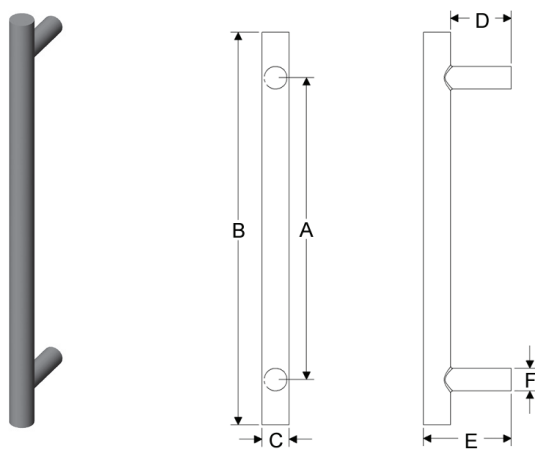

TUBE GRIP

	A	B	C	D	E	F	lbs/ea	Single
G271	10"	13"	7/8"	1 1/2"	2 3/8"	3/4"	3.00	$ 493
G272	14"	17"	7/8"	1 1/2"	2 3/8"	3/4"	3.75	$ 533