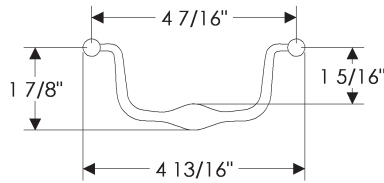

- Specify metal and patina.

Drop Cabinet Pulls

CK370

Drop Cabinet Pull ..... $ 88