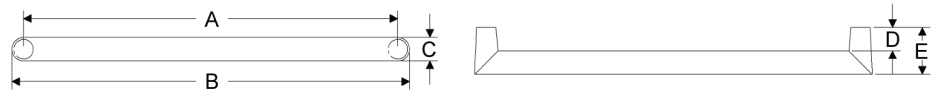

- Specify metal and patina.

Vail Cabinet Pulls

	A	B	C	D	E	Price
CK10092	8"	8 3/4"	3/4"	3/4"	1 1/2"	$ 84
CK10094	12"	12 3/4"	3/4"	3/4"	1 1/2"	$ 116
CK10096	18"	18 3/4"	3/4"	3/4"	1 1/2"	$ 164
CK10097	22"	22 3/4"	3/4"	3/4"	1 1/2"	$ 190
CK10098	24"	24 3/4"	3/4"	3/4"	1 1/2"	$ 225