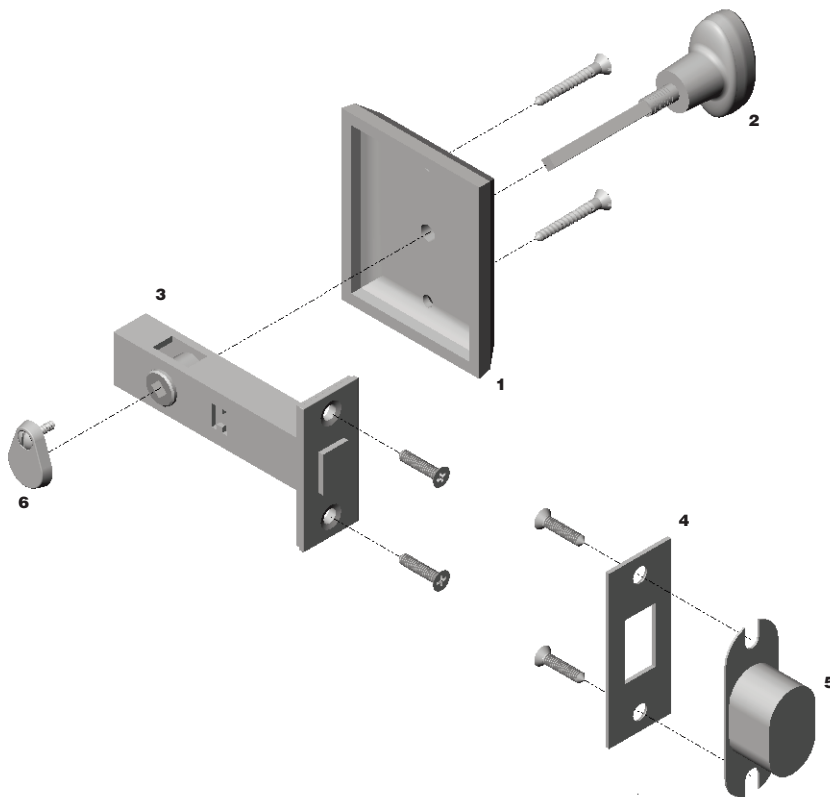

## Privacy Mortise Bolt

- 1 Escutcheon
- 2 Turn Piece
- 3 Mortise Bolt
- 4 Mortise Bolt Strike
- 5 Mortise Bolt Dust Box
- 6 Emergency Release Swing Cover

Note: Cut Shank on Turn Piece so that it goes halfway through the Mortise Bolt. This will allow a space for the emergency release key to operate the Mortise Bolt.

#### Notes:

1. This bore specification is applicable for 2 3/8" or 2 3/4" backset spring latches/mortise bolts.