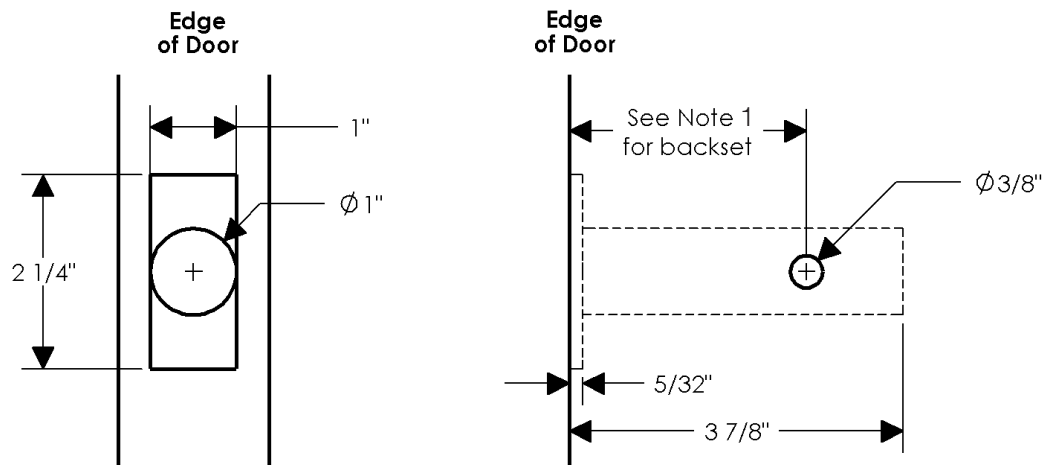

ROCKY MOUNTAIN

H A R D W A R E

DOOR PREPARATORY SPECIFICATIONS

Privacy Mortise Bolt - Interior & Exterior

Notes:

1. This bore specification is applicable for 2 3/8" or 2 3/4" backset spring latches/mortise bolts.