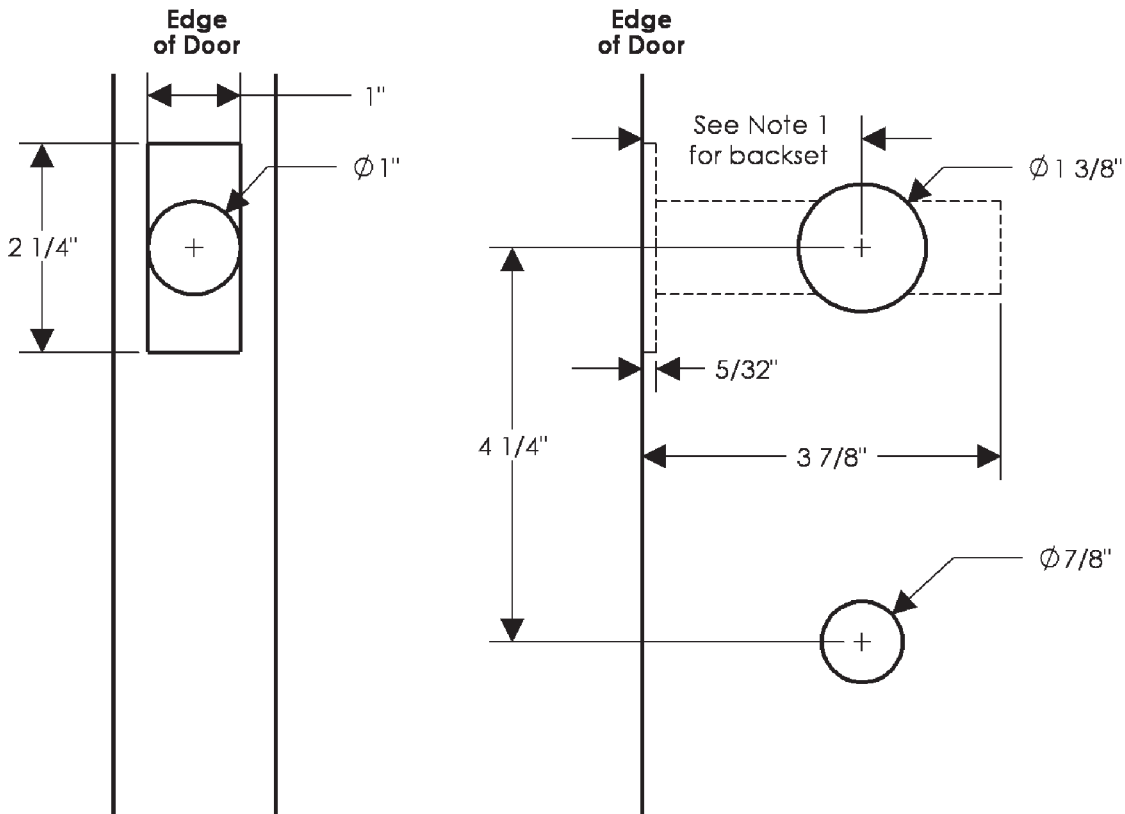

## DOOR PREPARATORY SPECIFICATIONS

### Patio Cremone Bolt/Dead Bolt - Interior

Notes:

1. This bore specification is applicable for 2 3/8" or 2 3/4" backset dead bolts.

### Patio Cremone Bolt/Dead Bolt - Exterior

Notes:

1. This bore specification is applicable for 2 3/8" or 2 3/4" dead bolts.