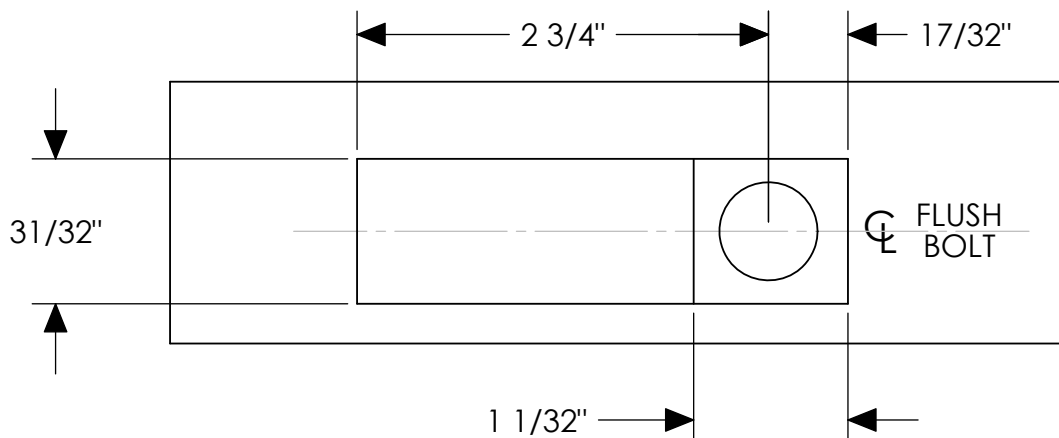

ROCKY MOUNTAIN

H A R D W A R E

Flush Bolt 112 Boring Specification

Flush Bolt 112 Strike Boring Specification

Flush Bolt 105 Boring Specification