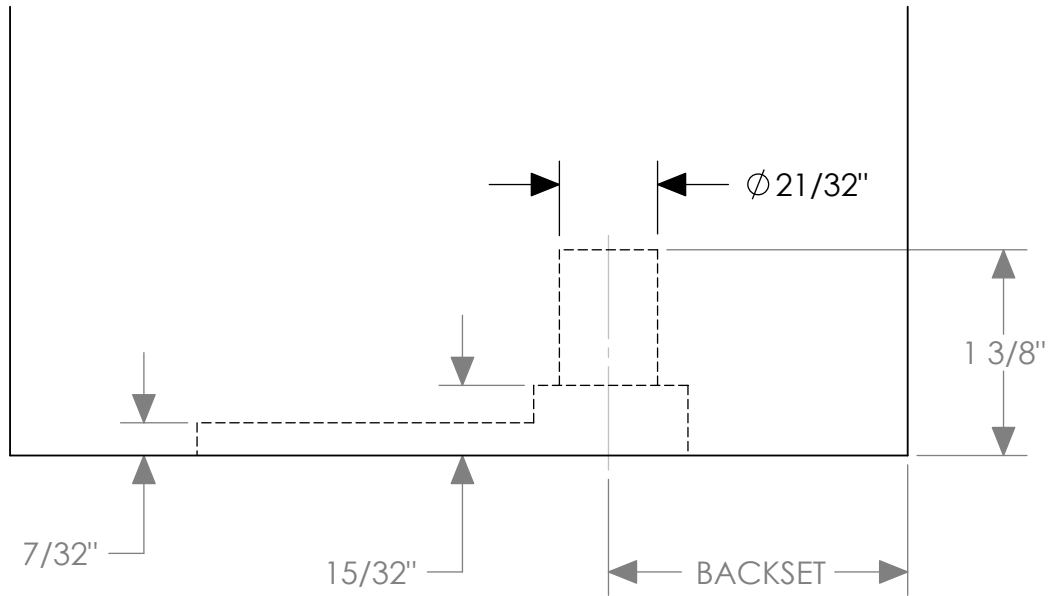

ROCKY MOUNTAIN

H A R D W A R E

Flush Bolt 112 Boring Specification

Flush Bolt 112 Strike Boring Specification

Flush Bolt 105 Boring Specification