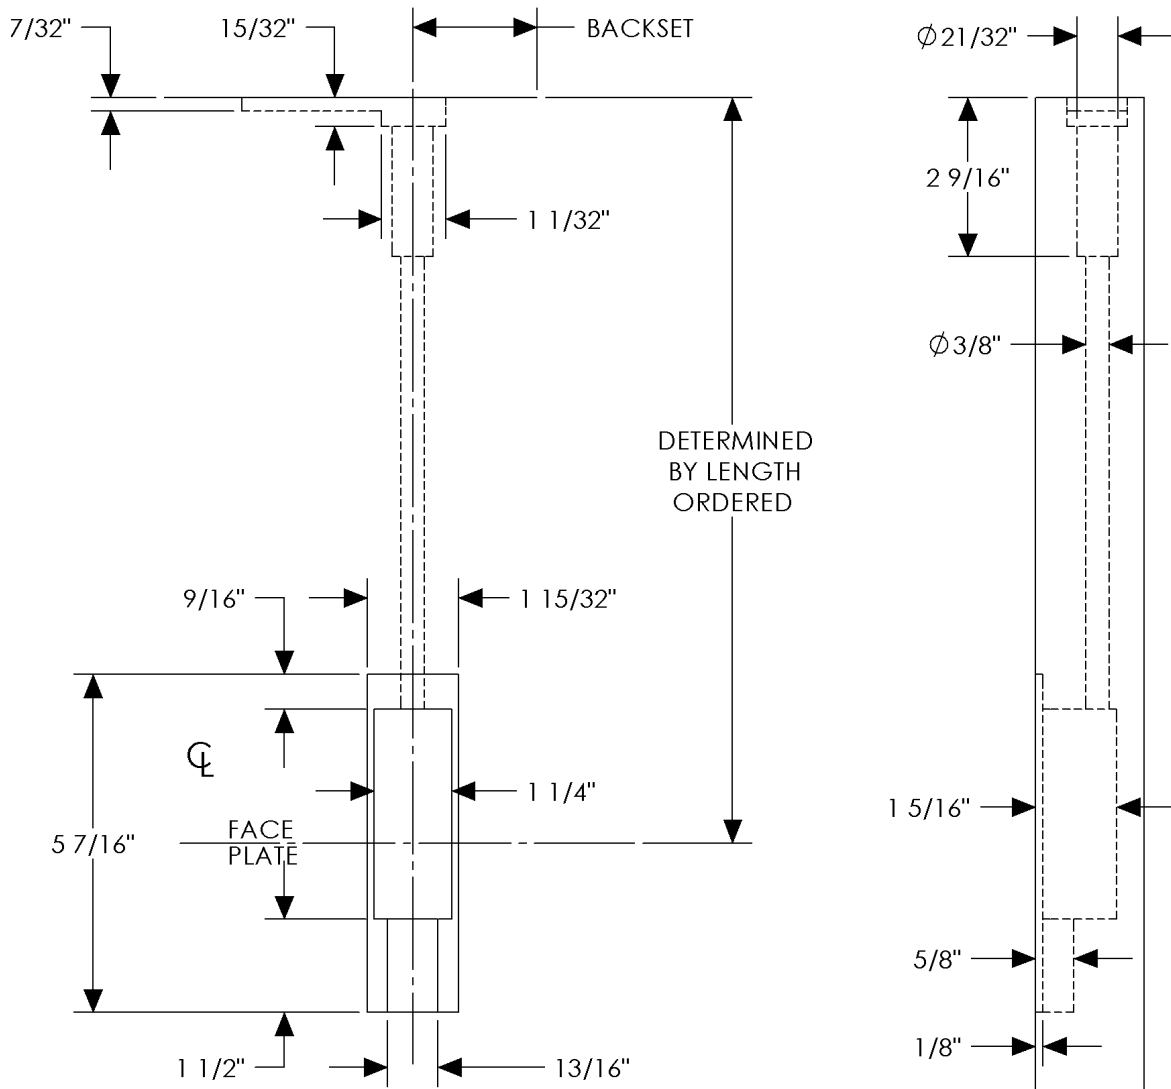

ROCKY MOUNTAIN

H A R D W A R E

Flush Bolt 112 Boring Specification

Flush Bolt 112 Strike Boring Specification

Flush Bolt 105 Boring Specification