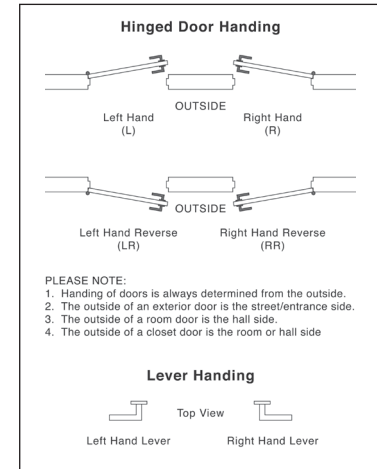

Verdura

E10520 = 3" x 3" Square*
E10526 = 3" x 9" Verdura
E10527 = 3" x 9" Verdura (TP)
E10528 = 3" x 9" Verdura (ER)

Key

(ER) = Emergency Release Escutcheon
(TP) = Turn Piece Escutcheon

* Not recommended for use with knobs.

DEAD BOLT TRIM

IP014 = 3" x 3 3/4" Ellis
IP150 = 2" x 3" Edge
IP203 = 2 1/4" Square Metro
IP205 = 2 1/4" Round Metro
IP214 = 2 1/4" x 3 1/4" Metro
IP250 = 2 1/2" x 3 1/4" Metro
IP318 = 2 1/2" x 3 1/8" Stepped
IP415 = 3 9/16" x 3 9/16" Dmnd
IP417 = 2 5/8" Round
IP418 = 2 1/2" x 3" Rect
IP512 = 2 1/2" x 3 3/8" Curved
IP580 = 2 3/8" x 3 5/16" Maddox
IP716 = 2 1/2" x 3 3/4" Arched
IP10101 = Not Applicable Element
IP10150 = 2 9/16" x 3 7/16" Beatrix
IP10200 = 2 1/2" x 3 1/4" Morris
IP10800 = 2 1/2" x 5 1/8" Briggs
IP21014 = 2 1/2" x 3 1/2" Mack
IP30390 = 3" Square Trousdale
IP30490 = 2 1/2" x 3 1/4" Hammered
IP30590 = 2 1/2" x 3 1/4" Convex
IP30690 = 2 1/2" x 4 1/2" Corbel Arched
IP30790 = 2 1/2" x 4" Corbel Rect
IP30890 = 2 1/2" x 3 1/4" Bordeaux
All Privacy "IP" Dead Bolt Trim comes with Emergency Release Trim.

Options for "DESCRIPTION" column (pg Di)

Leather Options

LBK = Black Leather
LBT = Brown Tapestry Leather
LBW = Brown Weave Leather
LCH = Chocolate Leather
LHA = Hazelnut Leather
LSP = Spice Leather
LWH = White Leather
LWI = Wine Leather

Bronze Insert Options

BTW = Weave Insert
BFL = Flower Insert
BTD = Tide Insert
BWD = Wood Insert
BBR = Branch Insert
BBA = Basic Insert
BTF = Tuft Insert
BRT = Flute Insert

HANDING

Edge Collection Options

ETW = Weave
EWD = Wood
EBA = Basic
ETD = Tide
EWR = Wire
EMS = Mooncape