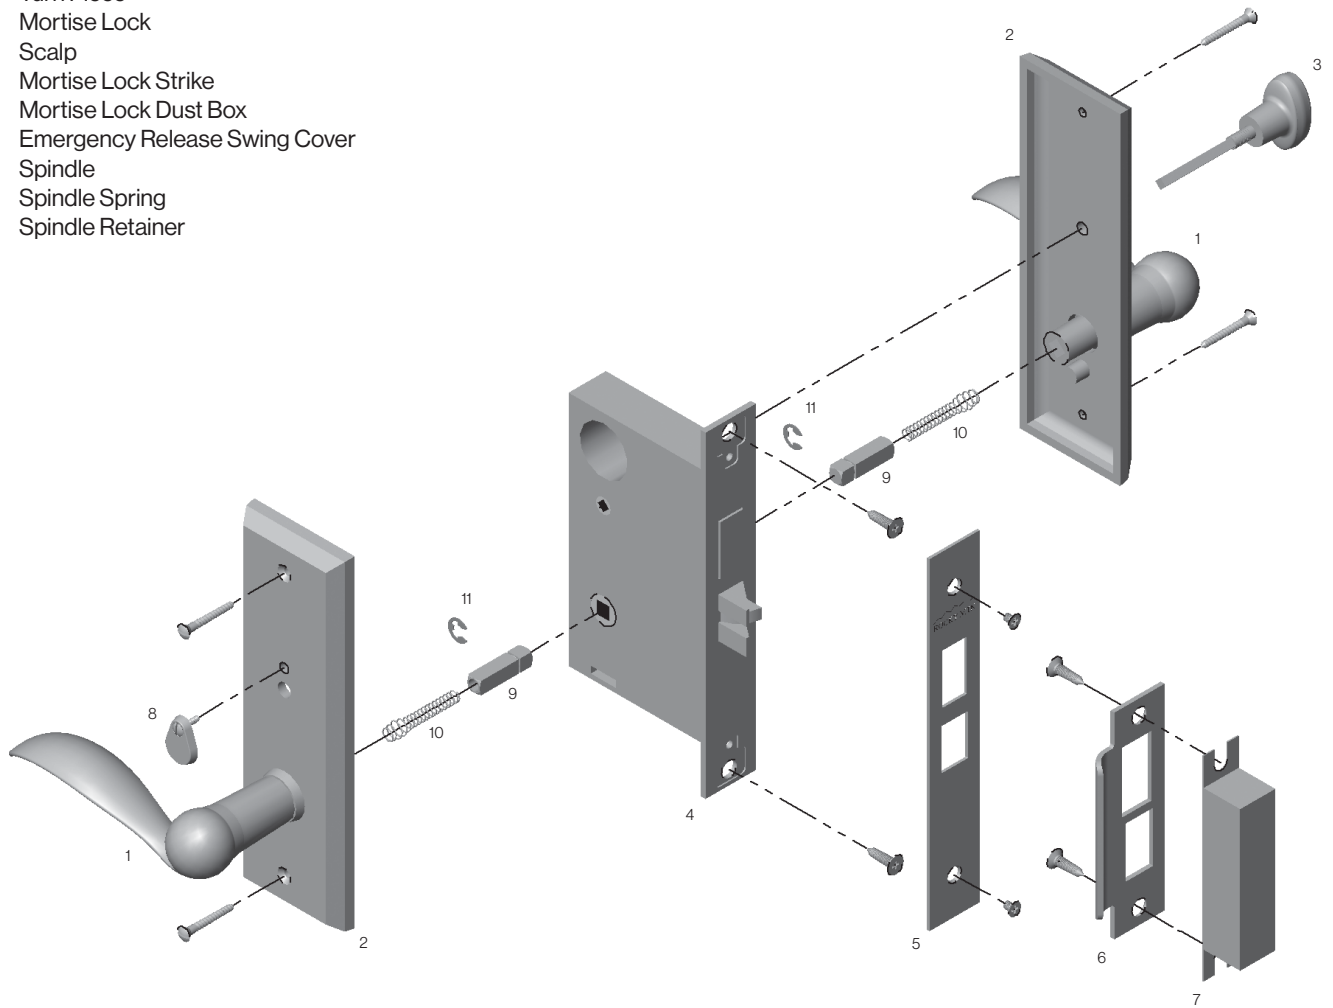

Privacy Mortise Lock Set—Lever to Lever

- 1 Lever
- 2 Escutcheon
- 3 Turn Piece
- 4 Mortise Lock
- 5 Scalp
- 6 Mortise Lock Strike
- 7 Mortise Lock Dust Box
- 8 Emergency Release Swing Cover
- 9 Spindle
- 10 Spindle Spring
- 11 Spindle Retainer

Note: Cut Shank on Turn Piece so that it goes halfway through the Mortise Lock. This will allow a space for the emergency release key to operate the Mortise Lock.