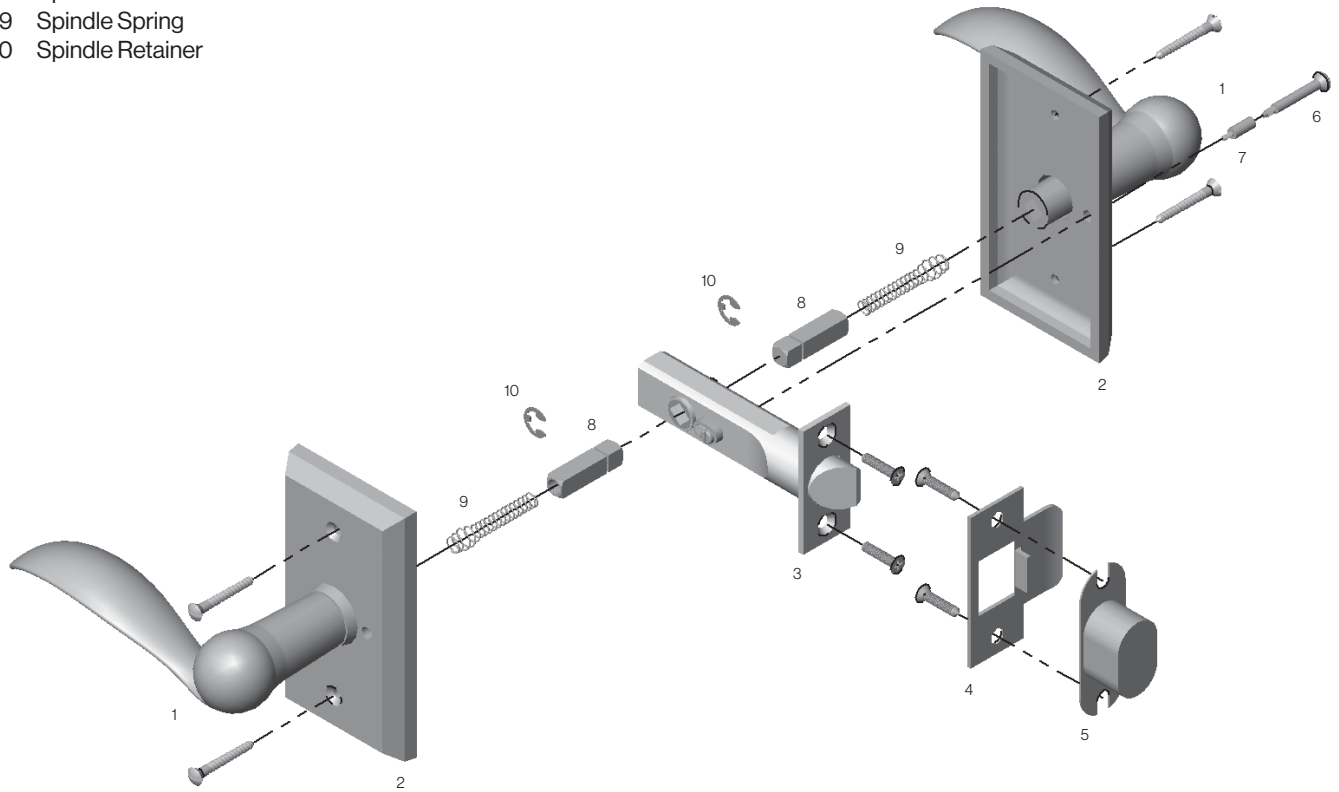

LOCK TYPE
 Complete Sets
 MB = Mortise Bolt
 ML = Mortise Lock
 SL = Spring Latch
 DL = Dead Lock

DESCRIPTION
 See page Diii for options

QTY
 Number of each desired

HANDLE
 For a list of Levers, Knobs, and Rings available for Privacy Sets, see next page.
 For specifications, refer to Section A.

Bronze Insert Options

BTW = Weave Insert
 BFL = Flower Insert
 BTD = Tide Insert
 BWD = Wood Insert
 BBR = Branch Insert
 BBA = Basic Insert
 BTF = Tuft Insert
 BRT = Flute Insert

HANDING**Edge Collection Options**

ETW = Weave
 EWD = Wood
 EBA = Basic
 ETD = Tide
 EWR = Wire
 EMS = Mooncape

Privacy Spring Latch Set—Lever to Lever

- 1 Lever
- 2 Escutcheon
- 3 Privacy Spring Latch
- 4 T-Strike
- 5 T-Strike Dust Box
- 6 Privacy Button
- 7 Privacy Button Extension
- 8 Spindle
- 9 Spindle Spring
- 10 Spindle Retainer