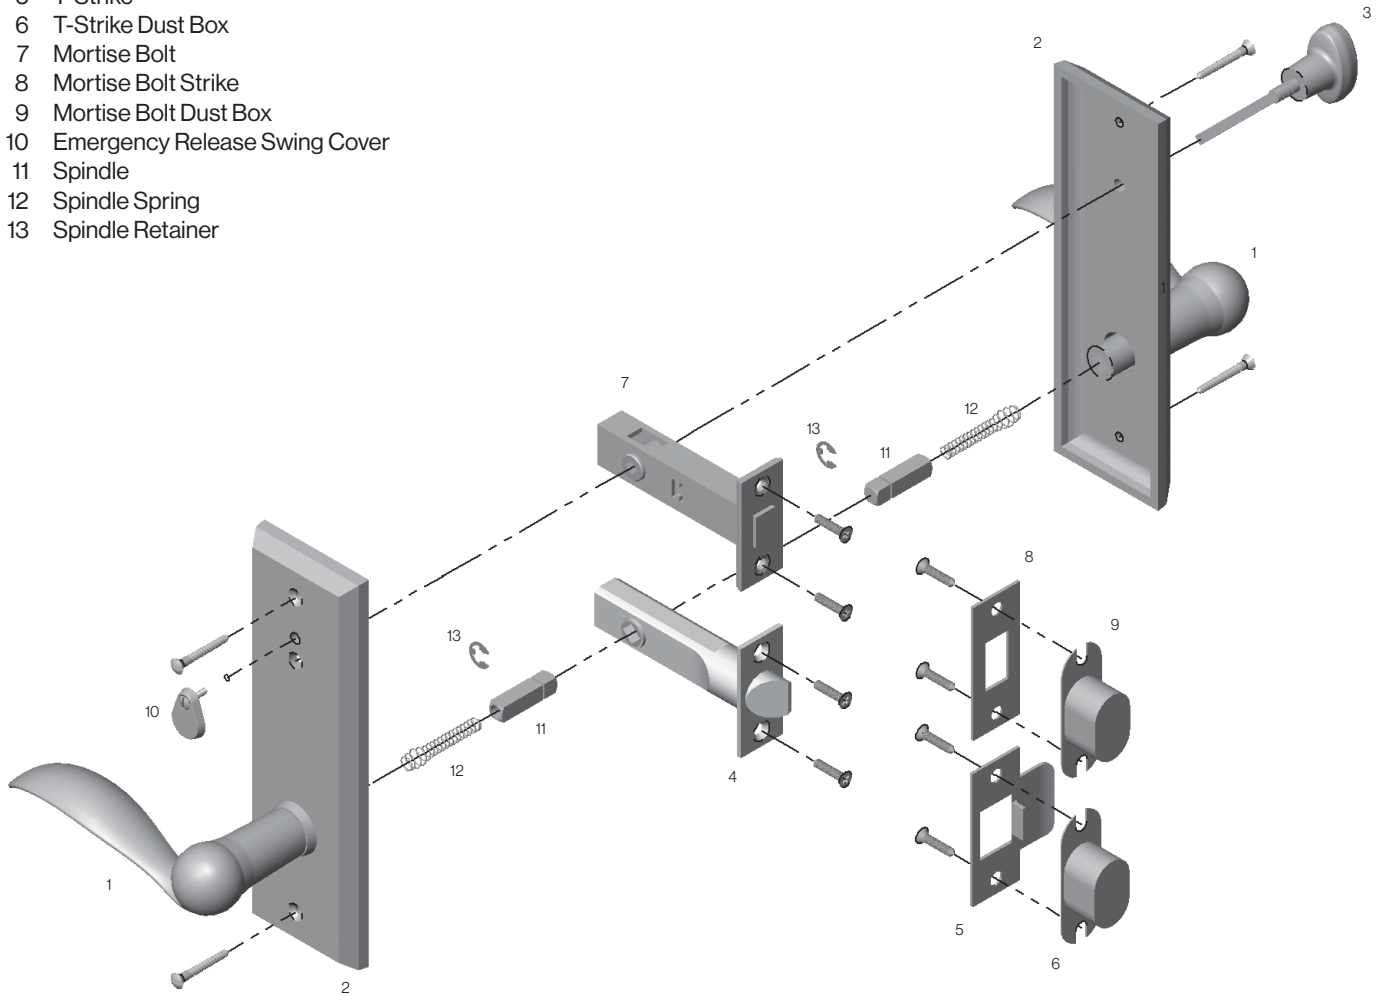

Privacy Spring Latch / Mortise Bolt Set—Lever to Lever

- 1 Lever
- 2 Escutcheon
- 3 Turn Piece
- 4 Spring Latch
- 5 T-Strike
- 6 T-Strike Dust Box
- 7 Mortise Bolt
- 8 Mortise Bolt Strike
- 9 Mortise Bolt Dust Box
- 10 Emergency Release Swing Cover
- 11 Spindle
- 12 Spindle Spring
- 13 Spindle Retainer

Note: Cut Shank on Turn Piece so that it goes halfway through the Mortise Bolt. This will allow a space for the emergency release key to operate the Mortise Bolt.