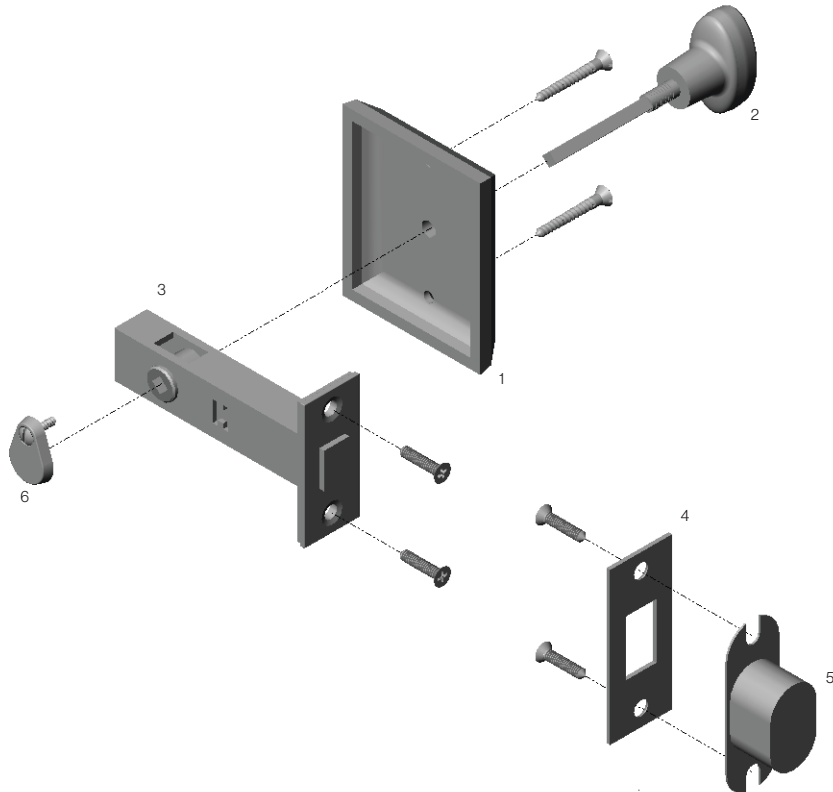

ETW = Weave
 EWD = Wood
 EBA = Basic
 ETD = Tide
 EWR = Wire
 EMS = Mooncape

Privacy Spring Latch Set—Lever to Lever

- 1 Lever
- 2 Escutcheon
- 3 Privacy Spring Latch
- 4 T-Strike
- 5 T-Strike Dust Box
- 6 Privacy Button
- 7 Privacy Button Extension
- 8 Spindle
- 9 Spindle Spring
- 10 Spindle Retainer

Privacy Spring Latch / Mortise Bolt Set—Lever to Lever

- 1 Lever
- 2 Escutcheon
- 3 Turn Piece
- 4 Spring Latch
- 5 T-Strike
- 6 T-Strike Dust Box
- 7 Mortise Bolt
- 8 Mortise Bolt Strike
- 9 Mortise Bolt Dust Box
- 10 Emergency Release Swing Cover
- 11 Spindle
- 12 Spindle Spring
- 13 Spindle Retainer

Note: Cut Shank on Turn Piece so that it goes halfway through the Mortise Bolt. This will allow a space for the emergency release key to operate the Mortise Bolt.

Privacy Mortise Bolt Set

- 1 Escutcheon
- 2 Turn Piece
- 3 Mortise Bolt
- 4 Mortise Bolt Strike
- 5 Mortise Bolt Dust Box
- 6 Emergency Release Swing Cover