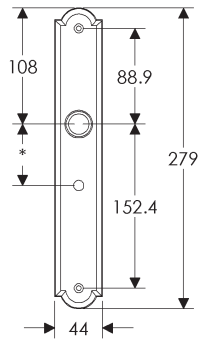

SL410

BL410

EU410

BK410

* This center-to-center dimension will need to be verified before set can be ordered.

OC410

64mm x 254mm RECTANGULAR ESCUTCHEON

SL408

BL408

EU408

BK408

* This center-to-center dimension will need to be verified before set can be ordered.

OC408

76mm x 254mm RECTANGULAR ESCUTCHEON

* This center-to-center dimension will need to be verified before set can be ordered.

SL702

BL702

EU702

BK702

* This center-to-center dimension will need to be verified before set can be ordered.

OC702

44mm x 279mm ARCHED ESCUTCHEON

SL746

BL746

EU746

BK746

* This center-to-center dimension will need to be verified before set can be ordered.

OC746

64mm x 279mm ARCHED ESCUTCHEON

SL704

BL704