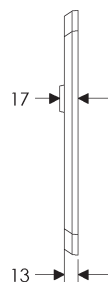

BL408

EU408

BK408

* This center-to-center dimension will need to be verified before set can be ordered.

OC408

76mm x 254mm RECTANGULAR ESCUTCHEON

* This center-to-center dimension will need to be verified before set can be ordered.

SL702

BL702

EU702

BK702

* This center-to-center dimension will need to be verified before set can be ordered.

OC702

44mm x 279mm ARCHED ESCUTCHEON

SL746

BL746

EU746

BK746

* This center-to-center dimension will need to be verified before set can be ordered.

OC746

64mm x 279mm ARCHED ESCUTCHEON

SL704

BL704

EU704

BK704

* This center-to-center dimension will need to be verified before set can be ordered.

OC704

64mm x 330mm ARCHED ESCUTCHEON

SL736

BL736

EU736