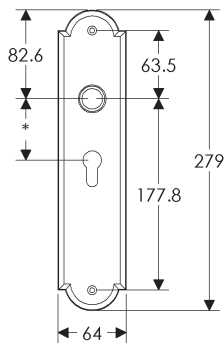

BL408

EU408

BK408

* This center-to-center dimension will need to be verified before set can be ordered.

OC408

76mm x 254mm RECTANGULAR ESCUTCHEON

* This center-to-center dimension will need to be verified before set can be ordered.

BL746

EU746

BK746

* This center-to-center dimension will need to be verified before set can be ordered.

OC746

64mm x 279mm ARCHED ESCUTCHEON

SL704

BL704

EU704

BK704

* This center-to-center dimension will need to be verified before set can be ordered.

OC704

64mm x 330mm ARCHED ESCUTCHEON

SL736

BL736

EU736

BK736

* This center-to-center dimension will need to be verified before set can be ordered.

OC736

76mm x 330mm ARCHED ESCUTCHEON

* This center-to-center dimension will need to be verified before set can be ordered.