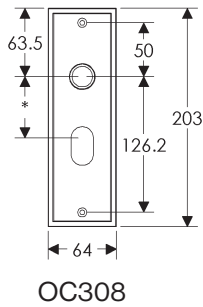

BL408

EU408

BK408

* This center-to-center dimension will need to be verified before set can be ordered.

OC408

76mm x 254mm RECTANGULAR ESCUTCHEON

* This center-to-center dimension will need to be verified before set can be ordered.

44mm x 279mm RECTANGULAR ESCUTCHEON

* This center-to-center dimension will need to be verified before set can be ordered.

64mm x 279mm RECTANGULAR ESCUTCHEON

SL451

BL451

EU451

BK451

* This center-to-center dimension will need to be verified before set can be ordered.

89mm x 330mm RECTANGULAR ESCUTCHEON

* This center-to-center dimension will need to be verified before set can be ordered.

64mm x 114mm STEPPED ESCUTCHEON

64mm x 203mm STEPPED ESCUTCHEON

* This center-to-center dimension will need to be verified before set can be ordered.

45mm x 279mm STEPPED ESCUTCHEON

SL330

BL330

EU330

BK330

* This center-to-center dimension will need to be verified before set can be ordered.

OC330

64mm x 279mm STEPPED ESCUTCHEON