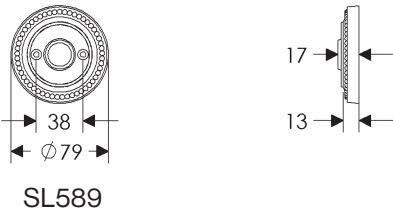

79mm ROUND MADDOX ESCUTCHEON