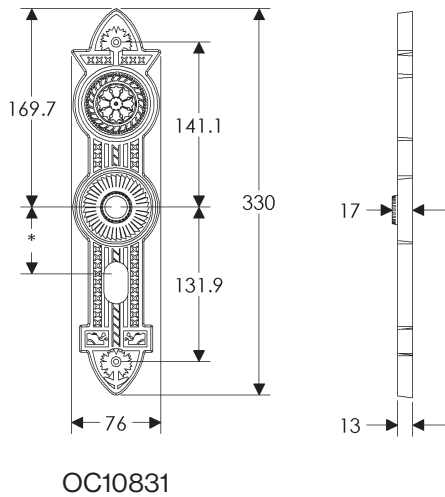

SL410

BL410

EU410

BK410

* This center-to-center dimension will need to be verified before set can be ordered.

OC410

64mm x 254mm RECTANGULAR ESCUTCHEON

SL408

* This center-to-center dimension will need to be verified before set can be ordered.

63mm x 130mm BRIGGS ESCUTCHEON

64mm ROUND BRIGGS ESCUTCHEON

60mm x 178mm BRIGGS ESCUTCHEON

* This center-to-center dimension will need to be verified before set can be ordered.

60mm x 254mm BRIGGS ESCUTCHEON

SL10810

BL10810

EU10810

BK10810

* This center-to-center dimension will need to be verified before set can be ordered.

OC10810

76mm x 330mm BRIGGS ESCUTCHEON

* This center-to-center dimension will need to be verified before set can be ordered.

51mm x 381mm BRIGGS ESCUTCHEON

SL10871

BL10871

EU10871

BK10871

* This center-to-center dimension will need to be verified before set can be ordered.