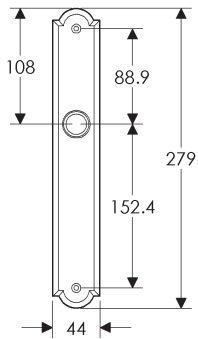

BL408

EU408

BK408

* This center-to-center dimension will need to be verified before set can be ordered.

OC408

76mm x 254mm RECTANGULAR ESCUTCHEON

* This center-to-center dimension will need to be verified before set can be ordered.

SL702

BL702

EU702

BK702

* This center-to-center dimension will need to be verified before set can be ordered.

OC702

44mm x 279mm ARCHED ESCUTCHEON

SL746

BL746

EU746

BK746

* This center-to-center dimension will need to be verified before set can be ordered.

OC746

64mm x 279mm ARCHED ESCUTCHEON

SL704

BL704

EU704

BK704

* This center-to-center dimension will need to be verified before set can be ordered.

OC704

64mm x 330mm ARCHED ESCUTCHEON

SL736

BL736

EU736