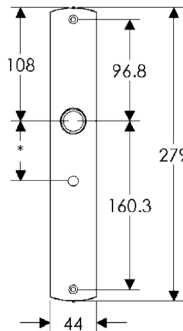

BK30506

* This center-to-center dimension will need to be verified before set can be ordered.

OC30506

64mm x 254mm CONVEX ESCUTCHEON

SL30508

BL30508

EU30508

BK30508

* This center-to-center dimension will need to be verified before set can be ordered.

OC30508

44mm x 279mm CONVEX ESCUTCHEON

SL30565

BL30565

EU30565

BK30565

* This center-to-center dimension will need to be verified before set can be ordered.

OC30565

64mm x 114mm CORBEL ARCHED ESCUTCHEON LOCK TRIM

64mm x 114mm CORBEL ARCHED ESCUTCHEON

64mm x 229mm CORBEL ARCHED ESCUTCHEON

* This center-to-center dimension will need to be verified before set can be ordered.