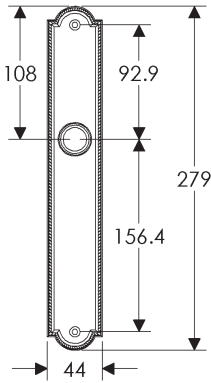

SL410

BL410

EU410

BK410

* This center-to-center dimension will need to be verified before set can be ordered.

OC410

64mm x 254mm RECTANGULAR ESCUTCHEON

SL408

BL408

EU408

BK408

* This center-to-center dimension will need to be verified before set can be ordered.

OC408

76mm x 254mm RECTANGULAR ESCUTCHEON

* This center-to-center dimension will need to be verified before set can be ordered.

OC110

76mm x 254mm DESIGNER ESCUTCHEON

* This center-to-center dimension will need to be verified before set can be ordered.

SL115

BL115

EU115

BK115

OC115

76mm x 95mm ELLIS ESCUTCHEON

76mm x 127mm ELLIS ESCUTCHEON

44mm x 279mm ELLIS ESCUTCHEON

SL041

BL041

EU041

BK041

* This center-to-center dimension will need to be verified before set can be ordered.