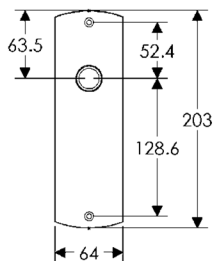

BL30465

EU30465

BK30465

* This center-to-center dimension will need to be verified before set can be ordered.

OC30465

64mm x 83mm CONVEX ESCUTCHEON LOCK TRIM

BL30590

EU30590

BK30590

OC30590

64mm x 114mm CONVEX ESCUTCHEON

SL30503

64mm x 203mm CONVEX ESCUTCHEON

SL30506

BL30506

EU30506

BK30506

* This center-to-center dimension will need to be verified before set can be ordered.

OC30506

64mm x 254mm CONVEX ESCUTCHEON

SL30508

BL30508

EU30508

BK30508