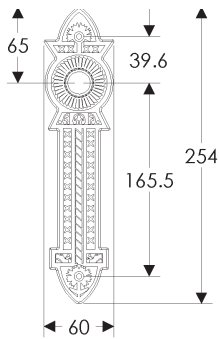

BL408

EU408

BK408

* This center-to-center dimension will need to be verified before set can be ordered.

OC408

76mm x 254mm RECTANGULAR ESCUTCHEON

* This center-to-center dimension will need to be verified before set can be ordered.

64mm x 381mm FLEUR DE LIS ESCUTCHEON

SL841

BL841

EU841

BK841

* This center-to-center dimension will need to be verified before set can be ordered.

OC841

83mm x 533mm FLEUR DE LIS ESCUTCHEON

* This center-to-center dimension will need to be verified before set can be ordered.

63mm x 130mm BRIGGS ESCUTCHEON

64mm ROUND BRIGGS ESCUTCHEON

60mm x 178mm BRIGGS ESCUTCHEON

* This center-to-center dimension will need to be verified before set can be ordered.

60mm x 254mm BRIGGS ESCUTCHEON

SL10810

BL10810

EU10810

BK10810

* This center-to-center dimension will need to be verified before set can be ordered.

OC10810

76mm x 330mm BRIGGS ESCUTCHEON