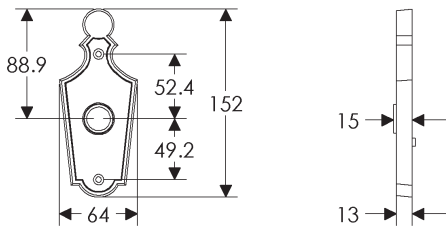

64mm x 152mm PARIS ESCUTCHEON

SL10010