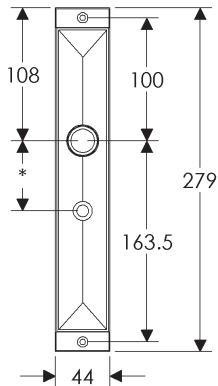

SL10015

64mm x 114mm MACK ESCUTCHEON

SL21005

64mm x 254mm MACK ESCUTCHEON

* This center-to-center dimension will need to be verified before set can be ordered.

SL21056

BL21056

EU21056

BK21056

OC21056

44mm x 279mm MACK ESCUTCHEON

SL21041

BL21041

EU21041

BK21041

* This center-to-center dimension will need to be verified before set can be ordered.

OC21041

44mm x 279mm MACK ESCUTCHEON

BL30490

EU30490

BK30490

OC30490

64mm x 114mm HAMMERED ESCUTCHEON

SL30403

64mm x 203mm HAMMERED ESCUTCHEON

SL30406

BL30406

EU30406

BK30406

* This center-to-center dimension will need to be verified before set can be ordered.

OC30406

64mm x 254mm HAMMERED ESCUTCHEON