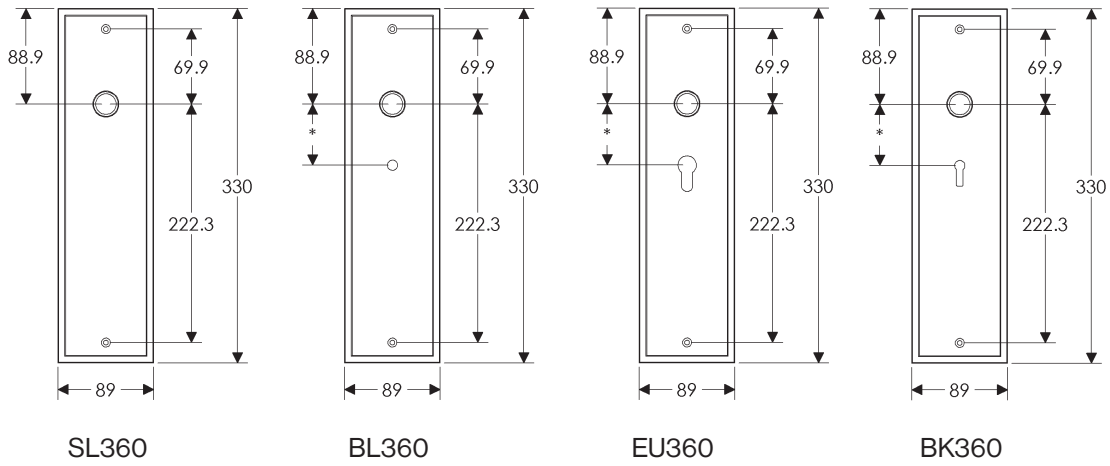

BL356

EU356

BK356

* This center-to-center dimension will need to be verified before set can be ordered.

OC356

89mm x 330mm STEPPED ESCUTCHEON

* This center-to-center dimension will need to be verified before set can be ordered.