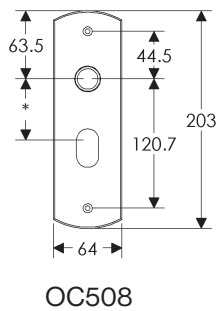

BL746

EU746

BK746

* This center-to-center dimension will need to be verified before set can be ordered.

OC746

64mm x 279mm ARCHED ESCUTCHEON

SL704

BL704

EU704

BK704

* This center-to-center dimension will need to be verified before set can be ordered.

OC704

64mm x 330mm ARCHED ESCUTCHEON

SL736

BL736

EU736

BK736

* This center-to-center dimension will need to be verified before set can be ordered.

OC736

76mm x 330mm ARCHED ESCUTCHEON

* This center-to-center dimension will need to be verified before set can be ordered.

64mm x 114mm CURVED ESCUTCHEON

64mm x 203mm CURVED ESCUTCHEON

* This center-to-center dimension will need to be verified before set can be ordered.

44mm x 279mm CURVED ESCUTCHEON

SL530

BL530

EU530

BK530