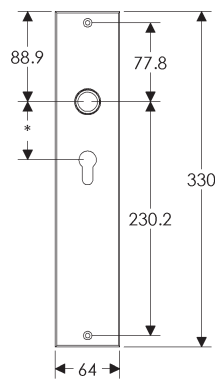

SL410

BL410

EU410

BK410

* This center-to-center dimension will need to be verified before set can be ordered.

OC410

64mm x 254mm RECTANGULAR ESCUTCHEON

SL408

BL408

EU408

BK408

* This center-to-center dimension will need to be verified before set can be ordered.

OC408

76mm x 254mm RECTANGULAR ESCUTCHEON

* This center-to-center dimension will need to be verified before set can be ordered.

44mm x 279mm METRO ESCUTCHEON

SL241

BL241

EU241

BK241

* This center-to-center dimension will need to be verified before set can be ordered.

OC241

64mm x 330mm METRO ESCUTCHEON

SL256

BL256

EU256

BK256

* This center-to-center dimension will need to be verified before set can be ordered.

OC256

89mm x 330mm METRO ESCUTCHEON

* This center-to-center dimension will need to be verified before set can be ordered.