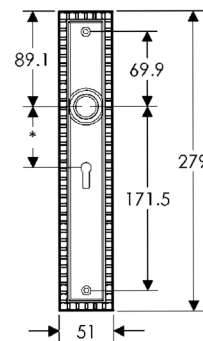

OC30565

64mm x 114mm CORBEL ARCHED ESCUTCHEON LOCK TRIM

64mm x 114mm CORBEL ARCHED ESCUTCHEON

64mm x 229mm CORBEL ARCHED ESCUTCHEON

* This center-to-center dimension will need to be verified before set can be ordered.

51mm x 279mm CORBEL ARCHED ESCUTCHEON

SL30665

BL30665

EU30665

BK30665

* This center-to-center dimension will need to be verified before set can be ordered.

OC30665

64mm x 102mm CORBEL RECTANGULAR ESCUTCHEON LOCK TRIM

64mm x 114mm CORBEL RECTANGULAR ESCUTCHEON

64mm x 229mm CORBEL RECTANGULAR ESCUTCHEON

* This center-to-center dimension will need to be verified before set can be ordered.

51mm x 279mm CORBEL RECTANGULAR ESCUTCHEON

SL30765

BL30765

EU30765

BK30765

* This center-to-center dimension will need to be verified before set can be ordered.

OC30765

64mm x 83mm BORDEAUX ESCUTCHEON LOCK TRIM

64mm ROUND BORDEAUX ESCUTCHEON