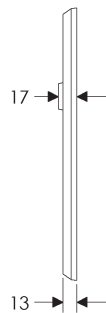

SL410

BL410

EU410

BK410

* This center-to-center dimension will need to be verified before set can be ordered.

OC410

64mm x 254mm RECTANGULAR ESCUTCHEON

SL408

BL408

EU408

BK408

* This center-to-center dimension will need to be verified before set can be ordered.

OC408

76mm x 254mm RECTANGULAR ESCUTCHEON

* This center-to-center dimension will need to be verified before set can be ordered.

44mm x 279mm RECTANGULAR ESCUTCHEON

* This center-to-center dimension will need to be verified before set can be ordered.

64mm x 279mm RECTANGULAR ESCUTCHEON

SL451

BL451

EU451

BK451

* This center-to-center dimension will need to be verified before set can be ordered.

89mm x 330mm RECTANGULAR ESCUTCHEON

* This center-to-center dimension will need to be verified before set can be ordered.

64mm x 114mm STEPPED ESCUTCHEON

64mm x 203mm STEPPED ESCUTCHEON

* This center-to-center dimension will need to be verified before set can be ordered.