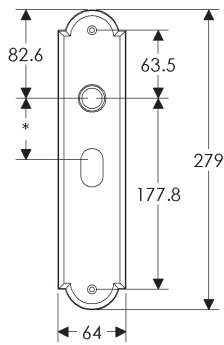

BL408

EU408

BK408

* This center-to-center dimension will need to be verified before set can be ordered.

OC408

76mm x 254mm RECTANGULAR ESCUTCHEON

* This center-to-center dimension will need to be verified before set can be ordered.

BL746

EU746

BK746

* This center-to-center dimension will need to be verified before set can be ordered.

OC746

64mm x 279mm ARCHED ESCUTCHEON

SL704

BL704

EU704

BK704

* This center-to-center dimension will need to be verified before set can be ordered.

OC704

64mm x 330mm ARCHED ESCUTCHEON

SL736

BL736

EU736

BK736

* This center-to-center dimension will need to be verified before set can be ordered.

OC736

76mm x 330mm ARCHED ESCUTCHEON

* This center-to-center dimension will need to be verified before set can be ordered.