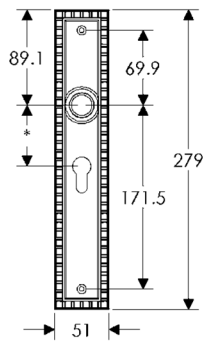

51mm x 279mm CORBEL ARCHED ESCUTCHEON

SL30665

BL30665

EU30665

BK30665

* This center-to-center dimension will need to be verified before set can be ordered.

OC30665

64mm x 102mm CORBEL RECTANGULAR ESCUTCHEON LOCK TRIM

64mm x 114mm CORBEL RECTANGULAR ESCUTCHEON

64mm x 229mm CORBEL RECTANGULAR ESCUTCHEON

* This center-to-center dimension will need to be verified before set can be ordered.

51mm x 279mm CORBEL RECTANGULAR ESCUTCHEON

SL30765

BL30765

EU30765

BK30765

* This center-to-center dimension will need to be verified before set can be ordered.

OC30765

64mm x 83mm BORDEAUX ESCUTCHEON LOCK TRIM

64mm ROUND BORDEAUX ESCUTCHEON