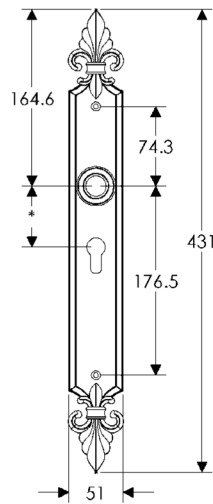

64mm x 114mm CORBEL RECTANGULAR ESCUTCHEON

64mm x 229mm CORBEL RECTANGULAR ESCUTCHEON

* This center-to-center dimension will need to be verified before set can be ordered.

51mm x 279mm CORBEL RECTANGULAR ESCUTCHEON

SL30802

83mm ROUND BORDEAUX ESCUTCHEON

SL30803

64mm x 140mm OVAL BORDEAUX ESCUTCHEON

SL30806

64mm x 114mm BORDEAUX ESCUTCHEON LOCK TRIM

64mm x 152mm BORDEAUX ESCUTCHEON

64mm x 417mm BORDEAUX ESCUTCHEON

SL30810

BL30810

EU30810

BK30810

* This center-to-center dimension will need to be verified before set can be ordered.

OC30810

51mm x 431mm BORDEAUX ESCUTCHEON

SL30865

BL30865

EU30865

BK30865

* This center-to-center dimension will need to be verified before set can be ordered.

OC30865