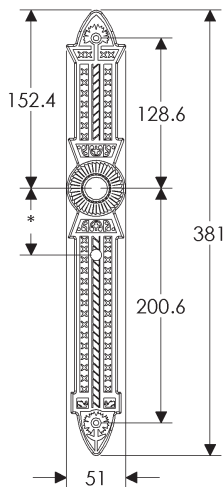

51mm x 381mm BRIGGS ESCUTCHEON

BL10871

* This center-to-center dimension will need to be verified before set can be ordered.