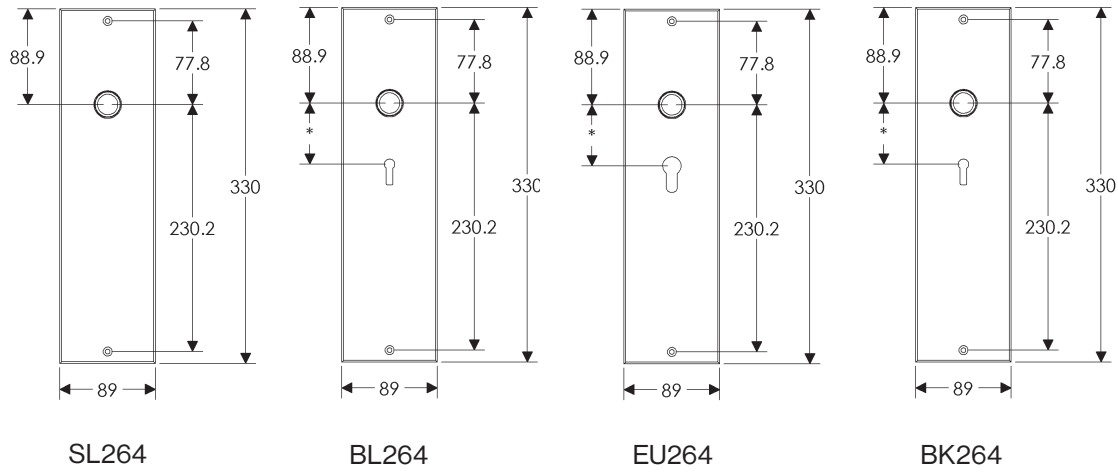

SL256

BL256

EU256

BK256

* This center-to-center dimension will need to be verified before set can be ordered.

OC256

89mm x 330mm METRO ESCUTCHEON

* This center-to-center dimension will need to be verified before set can be ordered.

SL702

BL702

EU702

BK702

* This center-to-center dimension will need to be verified before set can be ordered.

OC702

44mm x 279mm ARCHED ESCUTCHEON

SL746