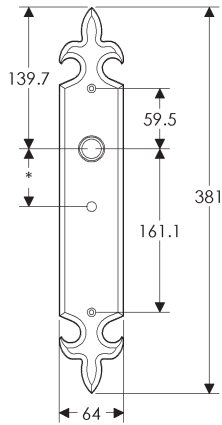

64mm x 381mm FLEUR DE LIS ESCUTCHEON

BL841

* This center-to-center dimension will need to be verified before set can be ordered.