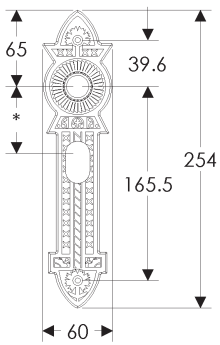

SL410

BL410

EU410

BK410

* This center-to-center dimension will need to be verified before set can be ordered.

OC410

64mm x 254mm RECTANGULAR ESCUTCHEON

SL408

* This center-to-center dimension will need to be verified before set can be ordered.

63mm x 130mm BRIGGS ESCUTCHEON

64mm ROUND BRIGGS ESCUTCHEON

60mm x 178mm BRIGGS ESCUTCHEON

* This center-to-center dimension will need to be verified before set can be ordered.

60mm x 254mm BRIGGS ESCUTCHEON

SL10810

BL10810

EU10810

BK10810

* This center-to-center dimension will need to be verified before set can be ordered.

OC10810

76mm x 330mm BRIGGS ESCUTCHEON

* This center-to-center dimension will need to be verified before set can be ordered.

51mm x 381mm BRIGGS ESCUTCHEON

SL10871

BL10871

EU10871

BK10871

* This center-to-center dimension will need to be verified before set can be ordered.