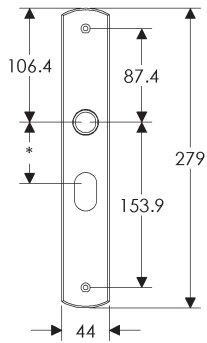

EU704

BK704

* This center-to-center dimension will need to be verified before set can be ordered.

OC704

64mm x 330mm ARCHED ESCUTCHEON

SL736

BL736

EU736

BK736

* This center-to-center dimension will need to be verified before set can be ordered.

OC736

76mm x 330mm ARCHED ESCUTCHEON

* This center-to-center dimension will need to be verified before set can be ordered.

64mm x 114mm CURVED ESCUTCHEON

64mm x 203mm CURVED ESCUTCHEON

* This center-to-center dimension will need to be verified before set can be ordered.

44mm x 279mm CURVED ESCUTCHEON

SL530

BL530

EU530

BK530

* This center-to-center dimension will need to be verified before set can be ordered.

OC530

64mm x 279mm CURVED ESCUTCHEON

SL512

BL512

EU512

BK512

* This center-to-center dimension will need to be verified before set can be ordered.