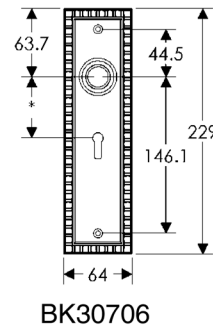

* This center-to-center dimension will need to be verified before set can be ordered.

OC30508

44mm x 279mm CONVEX ESCUTCHEON

SL30565

BL30565

EU30565

BK30565

* This center-to-center dimension will need to be verified before set can be ordered.

OC30565

64mm x 114mm CORBEL ARCHED ESCUTCHEON LOCK TRIM

64mm x 114mm CORBEL ARCHED ESCUTCHEON

64mm x 229mm CORBEL ARCHED ESCUTCHEON

* This center-to-center dimension will need to be verified before set can be ordered.

51mm x 279mm CORBEL ARCHED ESCUTCHEON

SL30665

BL30665

EU30665

BK30665

* This center-to-center dimension will need to be verified before set can be ordered.

OC30665

64mm x 102mm CORBEL RECTANGULAR ESCUTCHEON LOCK TRIM

64mm x 114mm CORBEL RECTANGULAR ESCUTCHEON

64mm x 229mm CORBEL RECTANGULAR ESCUTCHEON

* This center-to-center dimension will need to be verified before set can be ordered.

51mm x 279mm CORBEL RECTANGULAR ESCUTCHEON