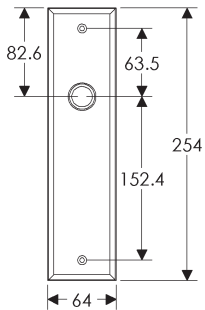

SL410

BL410

EU410

BK410

* This center-to-center dimension will need to be verified before set can be ordered.

OC410

64mm x 254mm RECTANGULAR ESCUTCHEON

SL408

BL408

EU408

BK408

* This center-to-center dimension will need to be verified before set can be ordered.

OC408

76mm x 254mm RECTANGULAR ESCUTCHEON

* This center-to-center dimension will need to be verified before set can be ordered.

44mm x 279mm RECTANGULAR ESCUTCHEON

* This center-to-center dimension will need to be verified before set can be ordered.

64mm x 279mm RECTANGULAR ESCUTCHEON

SL451

BL451

EU451

BK451

* This center-to-center dimension will need to be verified before set can be ordered.

89mm x 330mm RECTANGULAR ESCUTCHEON

* This center-to-center dimension will need to be verified before set can be ordered.

64mm x 114mm STEPPED ESCUTCHEON

64mm x 203mm STEPPED ESCUTCHEON

* This center-to-center dimension will need to be verified before set can be ordered.