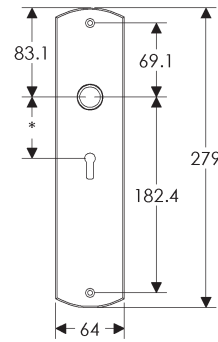

SL410

BL410

EU410

BK410

* This center-to-center dimension will need to be verified before set can be ordered.

OC410

64mm x 254mm RECTANGULAR ESCUTCHEON

SL408

64mm x 114mm CURVED ESCUTCHEON

64mm x 203mm CURVED ESCUTCHEON

* This center-to-center dimension will need to be verified before set can be ordered.

44mm x 279mm CURVED ESCUTCHEON

SL530

BL530

EU530

BK530

* This center-to-center dimension will need to be verified before set can be ordered.

OC530

64mm x 279mm CURVED ESCUTCHEON

SL512

BL512

EU512

BK512

* This center-to-center dimension will need to be verified before set can be ordered.

OC512

64mm x 330mm CURVED ESCUTCHEON

SL556

BL556

EU556

BK556

* This center-to-center dimension will need to be verified before set can be ordered.

OC556