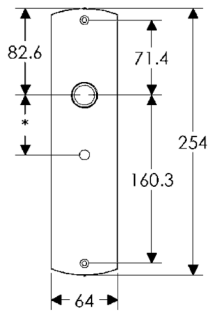

BK30506

* This center-to-center dimension will need to be verified before set can be ordered.

OC30506

64mm x 254mm CONVEX ESCUTCHEON

SL30508

BL30508

EU30508

BK30508

* This center-to-center dimension will need to be verified before set can be ordered.

OC30508

44mm x 279mm CONVEX ESCUTCHEON

SL30565

BL30565

EU30565

BK30565

* This center-to-center dimension will need to be verified before set can be ordered.