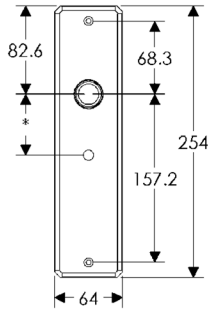

64mm x 203mm HAMMERED ESCUTCHEON

SL30406

BL30406

EU30406

BK30406

* This center-to-center dimension will need to be verified before set can be ordered.

OC30406

64mm x 254mm HAMMERED ESCUTCHEON

SL30410

BL30410

EU30410

BK30410

* This center-to-center dimension will need to be verified before set can be ordered.

OC30410

44mm x 279mm HAMMERED ESCUTCHEON

SL30465

BL30465

EU30465

BK30465

* This center-to-center dimension will need to be verified before set can be ordered.

OC30465

64mm x 83mm CONVEX ESCUTCHEON LOCK TRIM

BL30590

EU30590