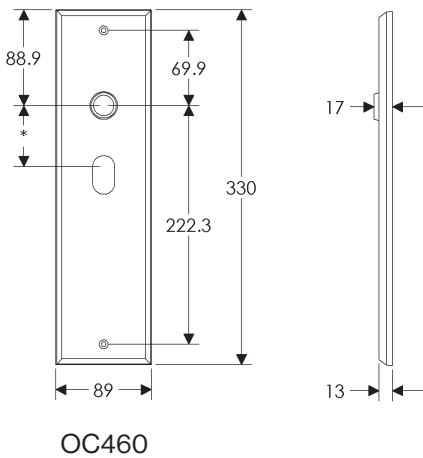

BL408

EU408

BK408

* This center-to-center dimension will need to be verified before set can be ordered.

OC408

76mm x 254mm RECTANGULAR ESCUTCHEON

* This center-to-center dimension will need to be verified before set can be ordered.

44mm x 279mm RECTANGULAR ESCUTCHEON

* This center-to-center dimension will need to be verified before set can be ordered.

64mm x 279mm RECTANGULAR ESCUTCHEON

SL451

BL451

EU451

BK451

* This center-to-center dimension will need to be verified before set can be ordered.

OC451

64mm x 330mm RECTANGULAR ESCUTCHEON

SL436

BL436

EU436

BK436

* This center-to-center dimension will need to be verified before set can be ordered.

OC436

89mm x 330mm RECTANGULAR ESCUTCHEON

* This center-to-center dimension will need to be verified before set can be ordered.

64mm x 114mm STEPPED ESCUTCHEON

64mm x 203mm STEPPED ESCUTCHEON

* This center-to-center dimension will need to be verified before set can be ordered.