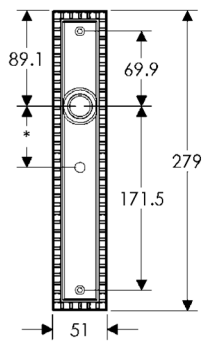

51mm x 279mm CORBEL ARCHED ESCUTCHEON

SL30665

BL30665

EU30665

BK30665

* This center-to-center dimension will need to be verified before set can be ordered.

OC30665

64mm x 102mm CORBEL RECTANGULAR ESCUTCHEON LOCK TRIM

64mm x 114mm CORBEL RECTANGULAR ESCUTCHEON

64mm x 229mm CORBEL RECTANGULAR ESCUTCHEON

* This center-to-center dimension will need to be verified before set can be ordered.

51mm x 279mm CORBEL RECTANGULAR ESCUTCHEON

SL30765

BL30765

EU30765

BK30765

* This center-to-center dimension will need to be verified before set can be ordered.

OC30765

64mm x 83mm BORDEAUX ESCUTCHEON LOCK TRIM

64mm ROUND BORDEAUX ESCUTCHEON