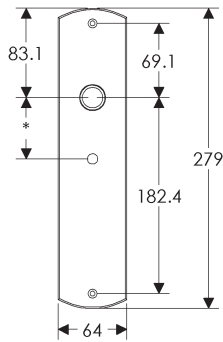

SL410

BL410

EU410

BK410

* This center-to-center dimension will need to be verified before set can be ordered.

OC410

64mm x 254mm RECTANGULAR ESCUTCHEON

SL408

BL408

EU408

BK408

* This center-to-center dimension will need to be verified before set can be ordered.

OC408

76mm x 254mm RECTANGULAR ESCUTCHEON

* This center-to-center dimension will need to be verified before set can be ordered.

64mm x 114mm CURVED ESCUTCHEON

64mm x 203mm CURVED ESCUTCHEON

* This center-to-center dimension will need to be verified before set can be ordered.

44mm x 279mm CURVED ESCUTCHEON

SL530

BL530

EU530

BK530

* This center-to-center dimension will need to be verified before set can be ordered.

OC530

64mm x 279mm CURVED ESCUTCHEON

SL512

BL512

EU512

BK512

* This center-to-center dimension will need to be verified before set can be ordered.