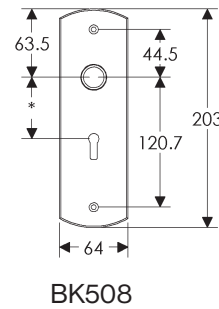

BL746

EU746

BK746

* This center-to-center dimension will need to be verified before set can be ordered.

OC746

64mm x 279mm ARCHED ESCUTCHEON

SL704

BL704

EU704

BK704

* This center-to-center dimension will need to be verified before set can be ordered.

OC704

64mm x 330mm ARCHED ESCUTCHEON

SL736

BL736

EU736

BK736

* This center-to-center dimension will need to be verified before set can be ordered.

OC736

76mm x 330mm ARCHED ESCUTCHEON

* This center-to-center dimension will need to be verified before set can be ordered.

64mm x 114mm CURVED ESCUTCHEON

64mm x 203mm CURVED ESCUTCHEON

* This center-to-center dimension will need to be verified before set can be ordered.

44mm x 279mm CURVED ESCUTCHEON

SL530

BL530

EU530

BK530