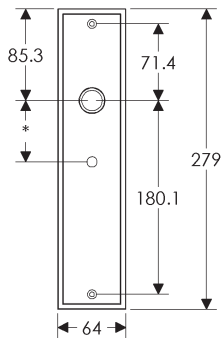

64mm x 279mm STEPPED ESCUTCHEON

BL312

* This center-to-center dimension will need to be verified before set can be ordered.