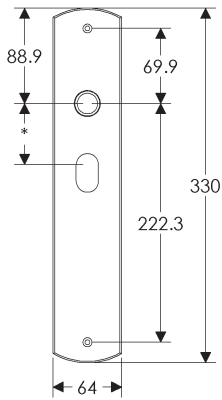

SL410

BL410

EU410

BK410

* This center-to-center dimension will need to be verified before set can be ordered.

OC410

64mm x 254mm RECTANGULAR ESCUTCHEON

SL408

* This center-to-center dimension will need to be verified before set can be ordered.

OC530

64mm x 279mm CURVED ESCUTCHEON

SL512

BL512

EU512

BK512

* This center-to-center dimension will need to be verified before set can be ordered.

OC512

64mm x 330mm CURVED ESCUTCHEON

SL556

BL556

EU556

BK556

* This center-to-center dimension will need to be verified before set can be ordered.

OC556

51mm x 203mm FLEUR DE LIS ESCUTCHEON

SL828

51mm x 381mm FLEUR DE LIS ESCUTCHEON

SL824

BL824

EU824

BK824

* This center-to-center dimension will need to be verified before set can be ordered.