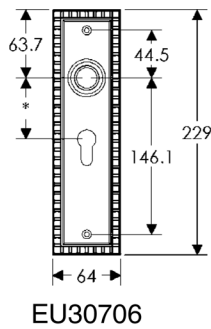

* This center-to-center dimension will need to be verified before set can be ordered.

OC30508

44mm x 279mm CONVEX ESCUTCHEON

SL30565

BL30565

EU30565

BK30565

* This center-to-center dimension will need to be verified before set can be ordered.

OC30565

64mm x 114mm CORBEL ARCHED ESCUTCHEON LOCK TRIM

64mm x 114mm CORBEL ARCHED ESCUTCHEON

64mm x 229mm CORBEL ARCHED ESCUTCHEON

* This center-to-center dimension will need to be verified before set can be ordered.

51mm x 279mm CORBEL ARCHED ESCUTCHEON

SL30665

BL30665

EU30665

BK30665

* This center-to-center dimension will need to be verified before set can be ordered.

OC30665

64mm x 102mm CORBEL RECTANGULAR ESCUTCHEON LOCK TRIM

64mm x 114mm CORBEL RECTANGULAR ESCUTCHEON

64mm x 229mm CORBEL RECTANGULAR ESCUTCHEON

* This center-to-center dimension will need to be verified before set can be ordered.

51mm x 279mm CORBEL RECTANGULAR ESCUTCHEON