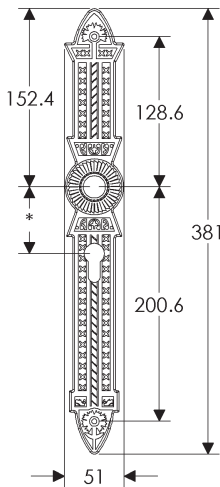

SL410

BL410

EU410

BK410

* This center-to-center dimension will need to be verified before set can be ordered.

OC410

64mm x 254mm RECTANGULAR ESCUTCHEON

SL408

BL408

EU408

BK408

* This center-to-center dimension will need to be verified before set can be ordered.

OC408

76mm x 254mm RECTANGULAR ESCUTCHEON

* This center-to-center dimension will need to be verified before set can be ordered.

44mm x 279mm RECTANGULAR ESCUTCHEON

* This center-to-center dimension will need to be verified before set can be ordered.

64mm x 279mm RECTANGULAR ESCUTCHEON

SL451

BL451

EU451

BK451

* This center-to-center dimension will need to be verified before set can be ordered.

* This center-to-center dimension will need to be verified before set can be ordered.

51mm x 381mm BRIGGS ESCUTCHEON

SL10871

BL10871

EU10871

BK10871

* This center-to-center dimension will need to be verified before set can be ordered.