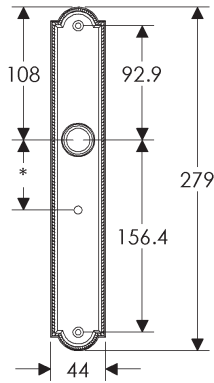

SL410

BL410

EU410

BK410

* This center-to-center dimension will need to be verified before set can be ordered.

OC410

64mm x 254mm RECTANGULAR ESCUTCHEON

SL408

OC110

76mm x 254mm DESIGNER ESCUTCHEON

* This center-to-center dimension will need to be verified before set can be ordered.

SL115

BL115

EU115

BK115

OC115

76mm x 95mm ELLIS ESCUTCHEON

76mm x 127mm ELLIS ESCUTCHEON

44mm x 279mm ELLIS ESCUTCHEON

SL041

BL041

EU041

BK041

* This center-to-center dimension will need to be verified before set can be ordered.

OC041

76mm x 279mm ELLIS ESCUTCHEON

* This center-to-center dimension will need to be verified before set can be ordered.

76mm x 330mm ELLIS ESCUTCHEON

* This center-to-center dimension will need to be verified before set can be ordered.