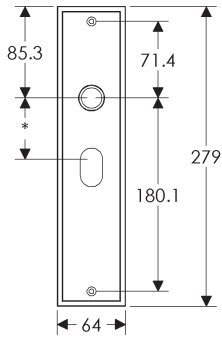

89mm x 330mm RECTANGULAR ESCUTCHEON

* This center-to-center dimension will need to be verified before set can be ordered.

64mm x 114mm STEPPED ESCUTCHEON

64mm x 203mm STEPPED ESCUTCHEON

* This center-to-center dimension will need to be verified before set can be ordered.

45mm x 279mm STEPPED ESCUTCHEON

SL330

BL330

EU330

BK330

* This center-to-center dimension will need to be verified before set can be ordered.

OC330

64mm x 279mm STEPPED ESCUTCHEON

SL312

BL312

EU312

BK312

* This center-to-center dimension will need to be verified before set can be ordered.

OC312

64mm x 330mm STEPPED ESCUTCHEON

SL356

BL356

EU356

BK356

* This center-to-center dimension will need to be verified before set can be ordered.

OC356

89mm x 330mm STEPPED ESCUTCHEON

* This center-to-center dimension will need to be verified before set can be ordered.