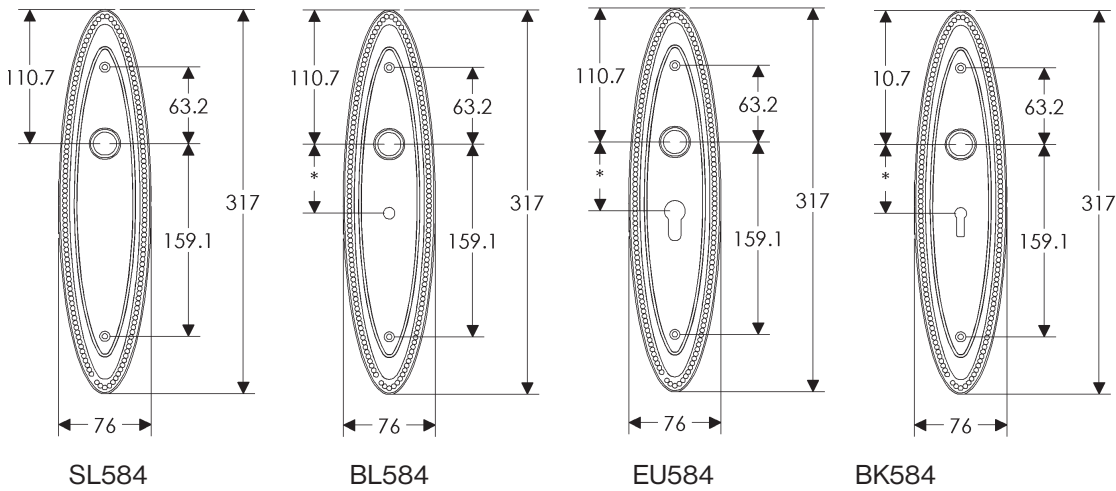

SL410

BL410

EU410

BK410

* This center-to-center dimension will need to be verified before set can be ordered.

OC410

64mm x 254mm RECTANGULAR ESCUTCHEON

SL408

BL408

EU408

BK408

* This center-to-center dimension will need to be verified before set can be ordered.

OC408

76mm x 254mm RECTANGULAR ESCUTCHEON

* This center-to-center dimension will need to be verified before set can be ordered.

44mm x 279mm RECTANGULAR ESCUTCHEON

* This center-to-center dimension will need to be verified before set can be ordered.

64mm x 279mm RECTANGULAR ESCUTCHEON

SL451

BL451

EU451

BK451

* This center-to-center dimension will need to be verified before set can be ordered.

BK585

* This center-to-center dimension will need to be verified before set can be ordered.

OC585

76mm x 317mm MADDOX ESCUTCHEON

* This center-to-center dimension will need to be verified before set can be ordered.