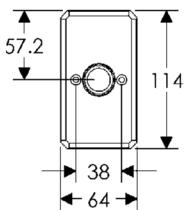

SL10015

64mm x 114mm MACK ESCUTCHEON

SL21005

64mm x 254mm MACK ESCUTCHEON

* This center-to-center dimension will need to be verified before set can be ordered.

SL21056

BL21056

EU21056

BK21056

OC21056

44mm x 279mm MACK ESCUTCHEON

SL21041

BL21041

EU21041

BK21041

* This center-to-center dimension will need to be verified before set can be ordered.

OC21041

44mm x 279mm MACK ESCUTCHEON

BL30490

EU30490

BK30490

OC30490

64mm x 114mm HAMMERED ESCUTCHEON

SL30403

64mm x 203mm HAMMERED ESCUTCHEON

SL30406

BL30406

EU30406

BK30406

* This center-to-center dimension will need to be verified before set can be ordered.

OC30406

64mm x 254mm HAMMERED ESCUTCHEON