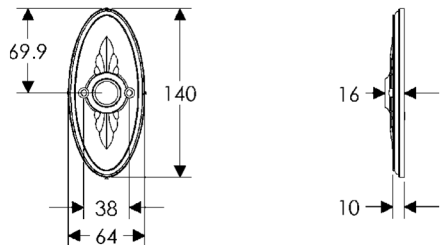

SL30765

BL30765

EU30765

BK30765

* This center-to-center dimension will need to be verified before set can be ordered.

OC30765

64mm x 83mm BORDEAUX ESCUTCHEON LOCK TRIM

64mm ROUND BORDEAUX ESCUTCHEON

SL30802

83mm ROUND BORDEAUX ESCUTCHEON

SL30803

64mm x 140mm OVAL BORDEAUX ESCUTCHEON

SL30806

64mm x 114mm BORDEAUX ESCUTCHEON LOCK TRIM

64mm x 152mm BORDEAUX ESCUTCHEON

64mm x 417mm BORDEAUX ESCUTCHEON