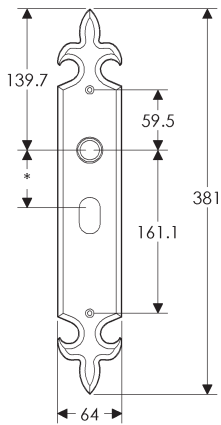

SL410

BL410

EU410

BK410

* This center-to-center dimension will need to be verified before set can be ordered.

OC410

64mm x 254mm RECTANGULAR ESCUTCHEON

SL408

BL408

EU408

BK408

* This center-to-center dimension will need to be verified before set can be ordered.

OC408

76mm x 254mm RECTANGULAR ESCUTCHEON

* This center-to-center dimension will need to be verified before set can be ordered.

64mm x 381mm FLEUR DE LIS ESCUTCHEON

SL841

BL841

EU841

BK841

* This center-to-center dimension will need to be verified before set can be ordered.

OC841

83mm x 533mm FLEUR DE LIS ESCUTCHEON

* This center-to-center dimension will need to be verified before set can be ordered.

63mm x 130mm BRIGGS ESCUTCHEON

64mm ROUND BRIGGS ESCUTCHEON

60mm x 178mm BRIGGS ESCUTCHEON

* This center-to-center dimension will need to be verified before set can be ordered.