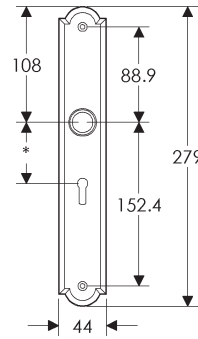

SL410

BL410

EU410

BK410

* This center-to-center dimension will need to be verified before set can be ordered.

OC410

64mm x 254mm RECTANGULAR ESCUTCHEON

SL408

SL702

BL702

EU702

BK702

* This center-to-center dimension will need to be verified before set can be ordered.

OC702

44mm x 279mm ARCHED ESCUTCHEON

SL746

BL746

EU746

BK746

* This center-to-center dimension will need to be verified before set can be ordered.

OC746

64mm x 279mm ARCHED ESCUTCHEON

SL704

BL704

EU704

BK704

* This center-to-center dimension will need to be verified before set can be ordered.

OC704

64mm x 330mm ARCHED ESCUTCHEON

SL736

BL736

EU736