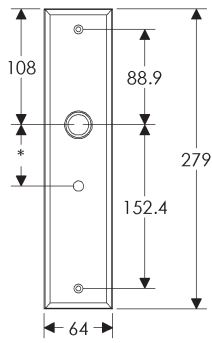

SL410

BL410

EU410

BK410

* This center-to-center dimension will need to be verified before set can be ordered.

OC410

64mm x 254mm RECTANGULAR ESCUTCHEON

SL408

BL408

EU408

BK408

* This center-to-center dimension will need to be verified before set can be ordered.

OC408

76mm x 254mm RECTANGULAR ESCUTCHEON

* This center-to-center dimension will need to be verified before set can be ordered.

44mm x 279mm RECTANGULAR ESCUTCHEON

* This center-to-center dimension will need to be verified before set can be ordered.

64mm x 279mm RECTANGULAR ESCUTCHEON

SL451

BL451

EU451

BK451

* This center-to-center dimension will need to be verified before set can be ordered.

89mm x 330mm RECTANGULAR ESCUTCHEON

* This center-to-center dimension will need to be verified before set can be ordered.

64mm x 114mm STEPPED ESCUTCHEON

64mm x 203mm STEPPED ESCUTCHEON

* This center-to-center dimension will need to be verified before set can be ordered.