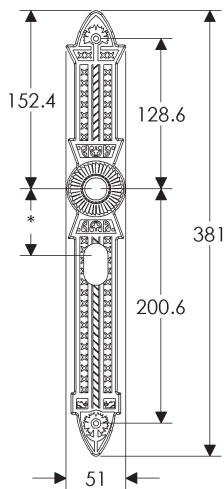

SL410

BL410

EU410

BK410

* This center-to-center dimension will need to be verified before set can be ordered.

OC410

64mm x 254mm RECTANGULAR ESCUTCHEON

SL408

BL408

EU408

BK408

* This center-to-center dimension will need to be verified before set can be ordered.

OC408

76mm x 254mm RECTANGULAR ESCUTCHEON

* This center-to-center dimension will need to be verified before set can be ordered.

44mm x 279mm RECTANGULAR ESCUTCHEON

* This center-to-center dimension will need to be verified before set can be ordered.

64mm x 279mm RECTANGULAR ESCUTCHEON

SL451

BL451

EU451

BK451

* This center-to-center dimension will need to be verified before set can be ordered.

* This center-to-center dimension will need to be verified before set can be ordered.

51mm x 381mm BRIGGS ESCUTCHEON

SL10871

BL10871

EU10871

BK10871

* This center-to-center dimension will need to be verified before set can be ordered.