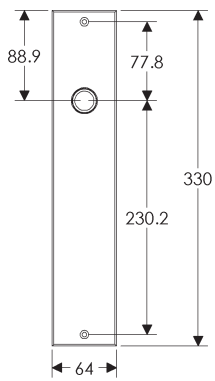

SL410

BL410

EU410

BK410

* This center-to-center dimension will need to be verified before set can be ordered.

OC410

64mm x 254mm RECTANGULAR ESCUTCHEON

SL408

BL408

EU408

BK408

* This center-to-center dimension will need to be verified before set can be ordered.

OC408

76mm x 254mm RECTANGULAR ESCUTCHEON

* This center-to-center dimension will need to be verified before set can be ordered.

44mm x 279mm METRO ESCUTCHEON

SL241

BL241

EU241

BK241

* This center-to-center dimension will need to be verified before set can be ordered.

OC241

64mm x 330mm METRO ESCUTCHEON

SL256

BL256

EU256

BK256

* This center-to-center dimension will need to be verified before set can be ordered.

OC256

89mm x 330mm METRO ESCUTCHEON

* This center-to-center dimension will need to be verified before set can be ordered.