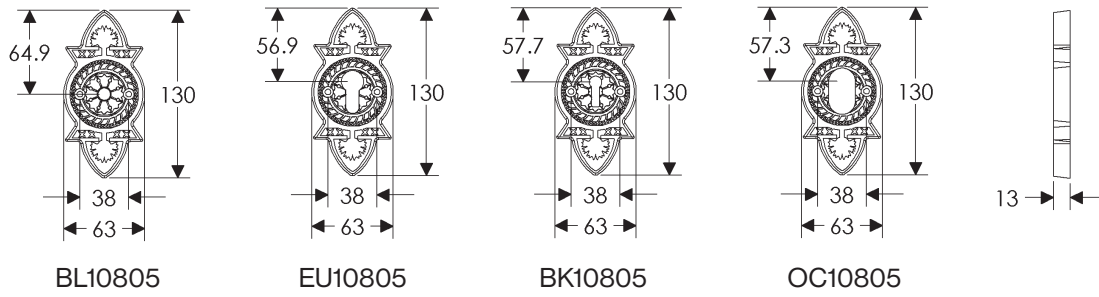

BL408

EU408

BK408

* This center-to-center dimension will need to be verified before set can be ordered.

OC408

76mm x 254mm RECTANGULAR ESCUTCHEON

* This center-to-center dimension will need to be verified before set can be ordered.

64mm x 381mm FLEUR DE LIS ESCUTCHEON

SL841

BL841

EU841

BK841

* This center-to-center dimension will need to be verified before set can be ordered.

OC841

83mm x 533mm FLEUR DE LIS ESCUTCHEON

* This center-to-center dimension will need to be verified before set can be ordered.

63mm x 130mm BRIGGS ESCUTCHEON

64mm ROUND BRIGGS ESCUTCHEON

60mm x 178mm BRIGGS ESCUTCHEON

* This center-to-center dimension will need to be verified before set can be ordered.

60mm x 254mm BRIGGS ESCUTCHEON

SL10810

BL10810

EU10810

BK10810

* This center-to-center dimension will need to be verified before set can be ordered.

OC10810

76mm x 330mm BRIGGS ESCUTCHEON