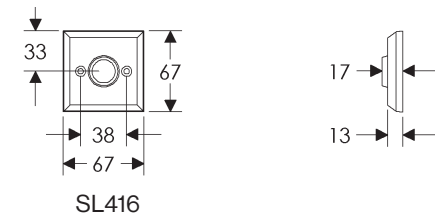

90mm x 90mm DIAMOND ESCUTCHEON LOCK TRIM

64mm x 64mm SQUARE ESCUTCHEON LOCK TRIM

90mm x 90mm DIAMOND ESCUTCHEON

67mm x 67mm SQUARE ESCUTCHEON

64mm x 114mm RECTANGULAR ESCUTCHEON

64mm x 203mm RECTANGULAR ESCUTCHEON

SL410

BL410

EU410

BK410

* This center-to-center dimension will need to be verified before set can be ordered.

OC410

64mm x 254mm RECTANGULAR ESCUTCHEON

SL408

BL408

EU408

BK408

* This center-to-center dimension will need to be verified before set can be ordered.

OC408

76mm x 254mm RECTANGULAR ESCUTCHEON

* This center-to-center dimension will need to be verified before set can be ordered.