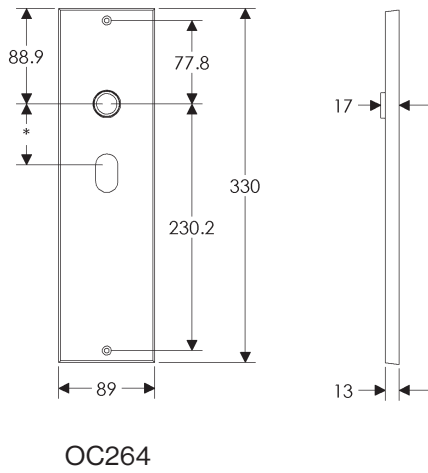

SL410

BL410

EU410

BK410

* This center-to-center dimension will need to be verified before set can be ordered.

OC410

64mm x 254mm RECTANGULAR ESCUTCHEON

SL408

BL408

EU408

BK408

* This center-to-center dimension will need to be verified before set can be ordered.

OC408

76mm x 254mm RECTANGULAR ESCUTCHEON

* This center-to-center dimension will need to be verified before set can be ordered.

44mm x 279mm METRO ESCUTCHEON

SL241

BL241

EU241

BK241

* This center-to-center dimension will need to be verified before set can be ordered.

OC241

64mm x 330mm METRO ESCUTCHEON

SL256

BL256

EU256

BK256

* This center-to-center dimension will need to be verified before set can be ordered.

OC256

89mm x 330mm METRO ESCUTCHEON

* This center-to-center dimension will need to be verified before set can be ordered.