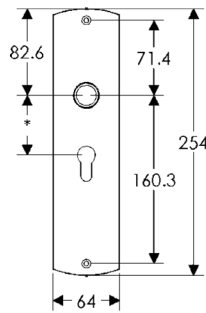

BK30506

* This center-to-center dimension will need to be verified before set can be ordered.

OC30506

64mm x 254mm CONVEX ESCUTCHEON

SL30508

BL30508

EU30508

BK30508

* This center-to-center dimension will need to be verified before set can be ordered.

OC30508

44mm x 279mm CONVEX ESCUTCHEON

SL30565

BL30565

EU30565

BK30565

* This center-to-center dimension will need to be verified before set can be ordered.

OC30565

64mm x 114mm CORBEL ARCHED ESCUTCHEON LOCK TRIM

64mm x 114mm CORBEL ARCHED ESCUTCHEON

64mm x 229mm CORBEL ARCHED ESCUTCHEON

* This center-to-center dimension will need to be verified before set can be ordered.