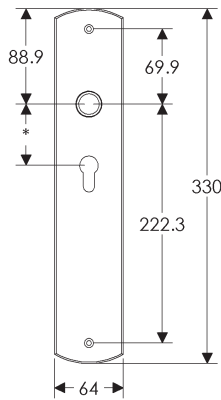

SL410

BL410

EU410

BK410

* This center-to-center dimension will need to be verified before set can be ordered.

OC410

64mm x 254mm RECTANGULAR ESCUTCHEON

SL408

* This center-to-center dimension will need to be verified before set can be ordered.

OC530

64mm x 279mm CURVED ESCUTCHEON

SL512

BL512

EU512

BK512

* This center-to-center dimension will need to be verified before set can be ordered.

OC512

64mm x 330mm CURVED ESCUTCHEON

SL556

BL556

EU556

BK556

* This center-to-center dimension will need to be verified before set can be ordered.

OC556

51mm x 203mm FLEUR DE LIS ESCUTCHEON

SL828

51mm x 381mm FLEUR DE LIS ESCUTCHEON

SL824

BL824

EU824

BK824

* This center-to-center dimension will need to be verified before set can be ordered.