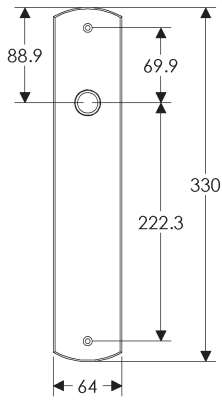

SL410

BL410

EU410

BK410

* This center-to-center dimension will need to be verified before set can be ordered.

OC410

64mm x 254mm RECTANGULAR ESCUTCHEON

SL408

64mm x 114mm CURVED ESCUTCHEON

64mm x 203mm CURVED ESCUTCHEON

* This center-to-center dimension will need to be verified before set can be ordered.

44mm x 279mm CURVED ESCUTCHEON

SL530

BL530

EU530

BK530

* This center-to-center dimension will need to be verified before set can be ordered.

OC530

64mm x 279mm CURVED ESCUTCHEON

SL512

BL512

EU512

BK512

* This center-to-center dimension will need to be verified before set can be ordered.

OC512

64mm x 330mm CURVED ESCUTCHEON

SL556

BL556

EU556

BK556

* This center-to-center dimension will need to be verified before set can be ordered.

OC556