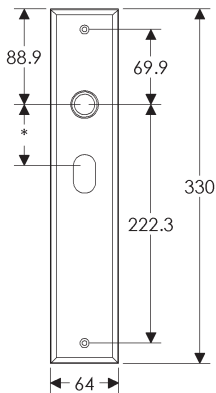

BL408

EU408

BK408

* This center-to-center dimension will need to be verified before set can be ordered.

OC408

76mm x 254mm RECTANGULAR ESCUTCHEON

* This center-to-center dimension will need to be verified before set can be ordered.

44mm x 279mm RECTANGULAR ESCUTCHEON

* This center-to-center dimension will need to be verified before set can be ordered.

64mm x 279mm RECTANGULAR ESCUTCHEON

SL451

BL451

EU451

BK451

* This center-to-center dimension will need to be verified before set can be ordered.

OC451

64mm x 330mm RECTANGULAR ESCUTCHEON

SL436

BL436

EU436

BK436

* This center-to-center dimension will need to be verified before set can be ordered.

OC436

89mm x 330mm RECTANGULAR ESCUTCHEON

* This center-to-center dimension will need to be verified before set can be ordered.

64mm x 114mm STEPPED ESCUTCHEON

64mm x 203mm STEPPED ESCUTCHEON

* This center-to-center dimension will need to be verified before set can be ordered.