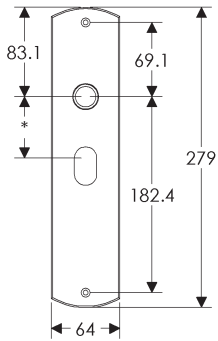

SL410

BL410

EU410

BK410

* This center-to-center dimension will need to be verified before set can be ordered.

OC410

64mm x 254mm RECTANGULAR ESCUTCHEON

SL408

64mm x 114mm CURVED ESCUTCHEON

64mm x 203mm CURVED ESCUTCHEON

* This center-to-center dimension will need to be verified before set can be ordered.

44mm x 279mm CURVED ESCUTCHEON

SL530

BL530

EU530

BK530

* This center-to-center dimension will need to be verified before set can be ordered.

OC530

64mm x 279mm CURVED ESCUTCHEON

SL512

BL512

EU512

BK512

* This center-to-center dimension will need to be verified before set can be ordered.

OC512

64mm x 330mm CURVED ESCUTCHEON

SL556

BL556

EU556

BK556

* This center-to-center dimension will need to be verified before set can be ordered.

OC556