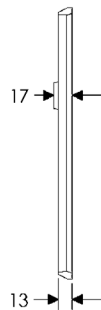

64mm x 203mm HAMMERED ESCUTCHEON

SL30406

BL30406

EU30406

BK30406

* This center-to-center dimension will need to be verified before set can be ordered.

OC30406

64mm x 254mm HAMMERED ESCUTCHEON

SL30410

BL30410

EU30410

BK30410

* This center-to-center dimension will need to be verified before set can be ordered.

OC30410

44mm x 279mm HAMMERED ESCUTCHEON

SL30465

BL30465

EU30465

BK30465

* This center-to-center dimension will need to be verified before set can be ordered.

OC30465

64mm x 83mm CONVEX ESCUTCHEON LOCK TRIM

BL30590

EU30590