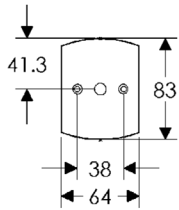

BL30465

EU30465

BK30465

* This center-to-center dimension will need to be verified before set can be ordered.

OC30465

64mm x 83mm CONVEX ESCUTCHEON LOCK TRIM

BL30590

EU30590