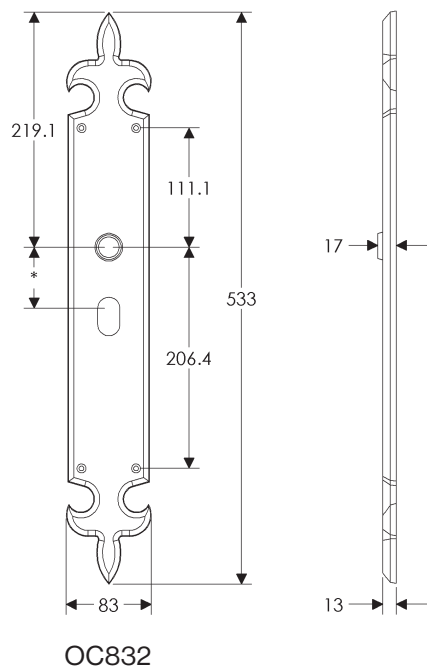

SL410

BL410

EU410

BK410

* This center-to-center dimension will need to be verified before set can be ordered.

OC410

64mm x 254mm RECTANGULAR ESCUTCHEON

SL408

BL408

EU408

BK408

* This center-to-center dimension will need to be verified before set can be ordered.

OC408

76mm x 254mm RECTANGULAR ESCUTCHEON

* This center-to-center dimension will need to be verified before set can be ordered.

64mm x 381mm FLEUR DE LIS ESCUTCHEON

SL841

BL841

EU841

BK841

* This center-to-center dimension will need to be verified before set can be ordered.

OC841

83mm x 533mm FLEUR DE LIS ESCUTCHEON

* This center-to-center dimension will need to be verified before set can be ordered.

63mm x 130mm BRIGGS ESCUTCHEON

64mm ROUND BRIGGS ESCUTCHEON

60mm x 178mm BRIGGS ESCUTCHEON

* This center-to-center dimension will need to be verified before set can be ordered.