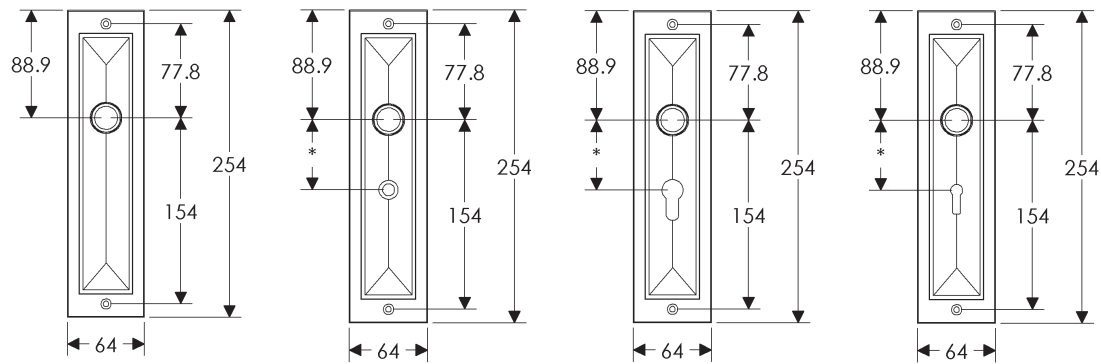

SL10015

64mm x 114mm MACK ESCUTCHEON

SL21005

64mm x 254mm MACK ESCUTCHEON

* This center-to-center dimension will need to be verified before set can be ordered.

SL21056

BL21056

EU21056