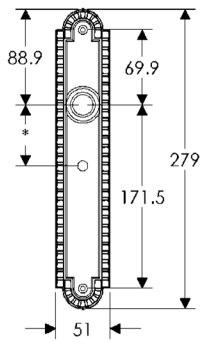

BK30506

* This center-to-center dimension will need to be verified before set can be ordered.

OC30506

64mm x 254mm CONVEX ESCUTCHEON

SL30508

BL30508

EU30508

BK30508

* This center-to-center dimension will need to be verified before set can be ordered.

OC30508

44mm x 279mm CONVEX ESCUTCHEON

SL30565

BL30565

EU30565

BK30565

* This center-to-center dimension will need to be verified before set can be ordered.

OC30565

64mm x 114mm CORBEL ARCHED ESCUTCHEON LOCK TRIM

64mm x 114mm CORBEL ARCHED ESCUTCHEON

64mm x 229mm CORBEL ARCHED ESCUTCHEON

* This center-to-center dimension will need to be verified before set can be ordered.

51mm x 279mm CORBEL ARCHED ESCUTCHEON

SL30665

BL30665

EU30665

BK30665

* This center-to-center dimension will need to be verified before set can be ordered.

OC30665

64mm x 102mm CORBEL RECTANGULAR ESCUTCHEON LOCK TRIM