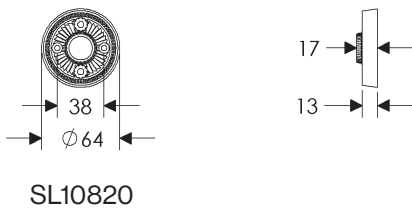

SL410

BL410

EU410

BK410

* This center-to-center dimension will need to be verified before set can be ordered.

OC410

64mm x 254mm RECTANGULAR ESCUTCHEON

SL408

BL408

EU408

BK408

* This center-to-center dimension will need to be verified before set can be ordered.

OC408

76mm x 254mm RECTANGULAR ESCUTCHEON

* This center-to-center dimension will need to be verified before set can be ordered.

64mm x 381mm FLEUR DE LIS ESCUTCHEON

SL841

BL841

EU841

BK841

* This center-to-center dimension will need to be verified before set can be ordered.

OC841

83mm x 533mm FLEUR DE LIS ESCUTCHEON

* This center-to-center dimension will need to be verified before set can be ordered.

63mm x 130mm BRIGGS ESCUTCHEON

64mm ROUND BRIGGS ESCUTCHEON

60mm x 178mm BRIGGS ESCUTCHEON

* This center-to-center dimension will need to be verified before set can be ordered.