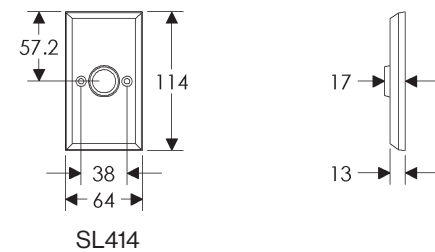

90mm x 90mm DIAMOND ESCUTCHEON LOCK TRIM

64mm x 64mm SQUARE ESCUTCHEON LOCK TRIM

90mm x 90mm DIAMOND ESCUTCHEON

67mm x 67mm SQUARE ESCUTCHEON

64mm x 114mm RECTANGULAR ESCUTCHEON

64mm x 203mm RECTANGULAR ESCUTCHEON

SL410

BL410

EU410

BK410

* This center-to-center dimension will need to be verified before set can be ordered.

OC410

64mm x 254mm RECTANGULAR ESCUTCHEON

SL408

BL408

EU408

BK408

* This center-to-center dimension will need to be verified before set can be ordered.

OC408

76mm x 254mm RECTANGULAR ESCUTCHEON

* This center-to-center dimension will need to be verified before set can be ordered.

89mm x 330mm RECTANGULAR ESCUTCHEON

* This center-to-center dimension will need to be verified before set can be ordered.

64mm x 114mm STEPPED ESCUTCHEON

64mm x 203mm STEPPED ESCUTCHEON

* This center-to-center dimension will need to be verified before set can be ordered.