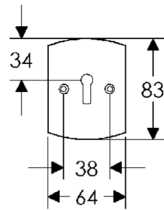

64mm x 203mm HAMMERED ESCUTCHEON

SL30406

BL30406

EU30406

BK30406

* This center-to-center dimension will need to be verified before set can be ordered.

OC30406

64mm x 254mm HAMMERED ESCUTCHEON

SL30410

BL30410

EU30410

BK30410

* This center-to-center dimension will need to be verified before set can be ordered.

OC30410

44mm x 279mm HAMMERED ESCUTCHEON

SL30465

BL30465

EU30465

BK30465

* This center-to-center dimension will need to be verified before set can be ordered.

OC30465

64mm x 83mm CONVEX ESCUTCHEON LOCK TRIM

BL30590

EU30590