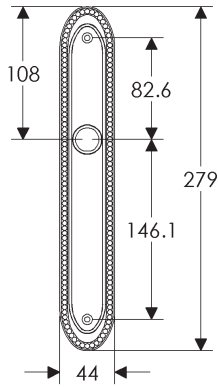

SL410

BL410

EU410

BK410

* This center-to-center dimension will need to be verified before set can be ordered.

OC410

64mm x 254mm RECTANGULAR ESCUTCHEON

SL408

BL408

EU408

BK408

* This center-to-center dimension will need to be verified before set can be ordered.

OC408

76mm x 254mm RECTANGULAR ESCUTCHEON

* This center-to-center dimension will need to be verified before set can be ordered.

BK585

* This center-to-center dimension will need to be verified before set can be ordered.

OC585

76mm x 317mm MADDOX ESCUTCHEON

* This center-to-center dimension will need to be verified before set can be ordered.

44mm x 279mm MADDOX ESCUTCHEON

SL591

BL591

EU591

BK591

* This center-to-center dimension will need to be verified before set can be ordered.

OC591

89mm ROUND DESIGNER ESCUTCHEON