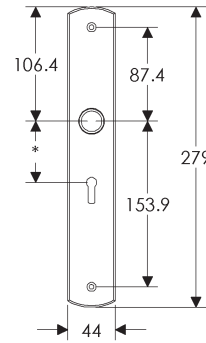

EU704

BK704

* This center-to-center dimension will need to be verified before set can be ordered.

OC704

64mm x 330mm ARCHED ESCUTCHEON

SL736

BL736

EU736

BK736

* This center-to-center dimension will need to be verified before set can be ordered.

OC736

76mm x 330mm ARCHED ESCUTCHEON

* This center-to-center dimension will need to be verified before set can be ordered.

64mm x 114mm CURVED ESCUTCHEON

64mm x 203mm CURVED ESCUTCHEON

* This center-to-center dimension will need to be verified before set can be ordered.

44mm x 279mm CURVED ESCUTCHEON

SL530

BL530

EU530

BK530

* This center-to-center dimension will need to be verified before set can be ordered.

OC530

64mm x 279mm CURVED ESCUTCHEON

SL512

BL512

EU512

BK512

* This center-to-center dimension will need to be verified before set can be ordered.