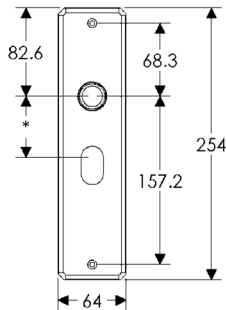

64mm x 203mm HAMMERED ESCUTCHEON

SL30406

BL30406

EU30406

BK30406

* This center-to-center dimension will need to be verified before set can be ordered.

OC30406

64mm x 254mm HAMMERED ESCUTCHEON

SL30410

BL30410

EU30410

BK30410

* This center-to-center dimension will need to be verified before set can be ordered.

OC30410

44mm x 279mm HAMMERED ESCUTCHEON

SL30465

BL30465

EU30465

BK30465

* This center-to-center dimension will need to be verified before set can be ordered.

OC30465

64mm x 83mm CONVEX ESCUTCHEON LOCK TRIM

BL30590

EU30590