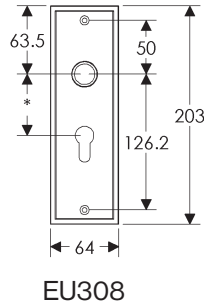

BL408

EU408

BK408

* This center-to-center dimension will need to be verified before set can be ordered.

OC408

76mm x 254mm RECTANGULAR ESCUTCHEON

* This center-to-center dimension will need to be verified before set can be ordered.

44mm x 279mm RECTANGULAR ESCUTCHEON

* This center-to-center dimension will need to be verified before set can be ordered.

64mm x 279mm RECTANGULAR ESCUTCHEON

SL451

BL451

EU451

BK451

* This center-to-center dimension will need to be verified before set can be ordered.

89mm x 330mm RECTANGULAR ESCUTCHEON

* This center-to-center dimension will need to be verified before set can be ordered.

64mm x 114mm STEPPED ESCUTCHEON

64mm x 203mm STEPPED ESCUTCHEON

* This center-to-center dimension will need to be verified before set can be ordered.

45mm x 279mm STEPPED ESCUTCHEON

SL330

BL330

EU330

BK330

* This center-to-center dimension will need to be verified before set can be ordered.

OC330

64mm x 279mm STEPPED ESCUTCHEON