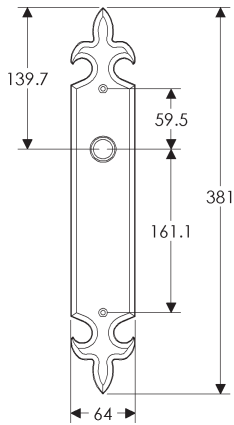

SL410

BL410

EU410

BK410

* This center-to-center dimension will need to be verified before set can be ordered.

OC410

64mm x 254mm RECTANGULAR ESCUTCHEON

SL408

BL408

EU408

BK408

* This center-to-center dimension will need to be verified before set can be ordered.

OC408

76mm x 254mm RECTANGULAR ESCUTCHEON

* This center-to-center dimension will need to be verified before set can be ordered.

51mm x 203mm FLEUR DE LIS ESCUTCHEON

SL828

51mm x 381mm FLEUR DE LIS ESCUTCHEON

SL824

BL824

EU824

BK824

* This center-to-center dimension will need to be verified before set can be ordered.

64mm x 381mm FLEUR DE LIS ESCUTCHEON

SL841

BL841

EU841

BK841

* This center-to-center dimension will need to be verified before set can be ordered.

OC841

83mm x 533mm FLEUR DE LIS ESCUTCHEON