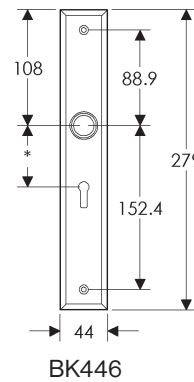

SL410

BL410

EU410

BK410

* This center-to-center dimension will need to be verified before set can be ordered.

OC410

64mm x 254mm RECTANGULAR ESCUTCHEON

SL408

BL408

EU408

BK408

* This center-to-center dimension will need to be verified before set can be ordered.

OC408

76mm x 254mm RECTANGULAR ESCUTCHEON

* This center-to-center dimension will need to be verified before set can be ordered.

44mm x 279mm RECTANGULAR ESCUTCHEON

* This center-to-center dimension will need to be verified before set can be ordered.

64mm x 279mm RECTANGULAR ESCUTCHEON

SL451

BL451

EU451

BK451

* This center-to-center dimension will need to be verified before set can be ordered.

89mm x 330mm RECTANGULAR ESCUTCHEON

* This center-to-center dimension will need to be verified before set can be ordered.

64mm x 114mm STEPPED ESCUTCHEON

64mm x 203mm STEPPED ESCUTCHEON

* This center-to-center dimension will need to be verified before set can be ordered.