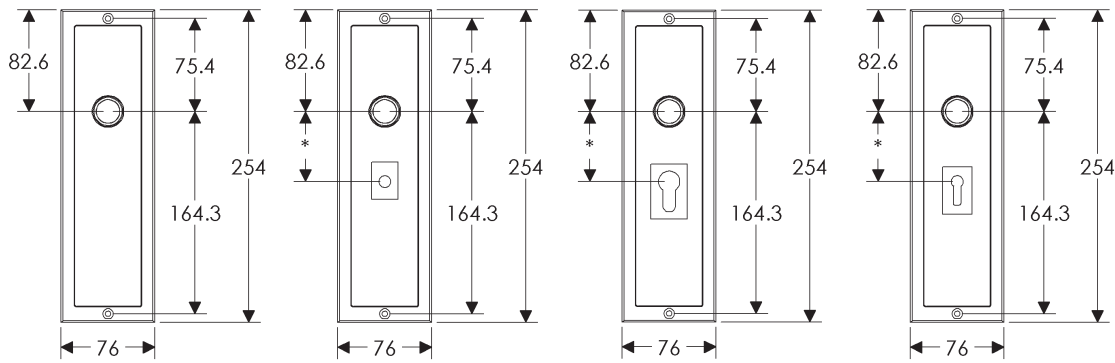

76mm x 254mm DESIGNER ESCUTCHEON

* This center-to-center dimension will need to be verified before set can be ordered.

SL115

BL115

EU115

BK115