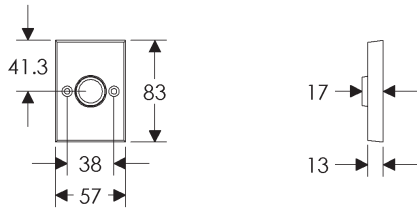

89mm x 330mm RECTANGULAR ESCUTCHEON

* This center-to-center dimension will need to be verified before set can be ordered.

64mm x 114mm STEPPED ESCUTCHEON

64mm x 203mm STEPPED ESCUTCHEON

* This center-to-center dimension will need to be verified before set can be ordered.

BL356

EU356

BK356

* This center-to-center dimension will need to be verified before set can be ordered.

OC356

89mm x 330mm STEPPED ESCUTCHEON

* This center-to-center dimension will need to be verified before set can be ordered.

57mm ROUND METRO ESCUTCHEON LOCK TRIM

57mm SQUARE METRO ESCUTCHEON LOCK TRIM

51mm ROUND METRO ESCUTCHEON

57mm ROUND METRO ESCUTCHEON

57mm SQUARE METRO ESCUTCHEON

57mm x 83mm METRO ESCUTCHEON

SL205

64mm x 114mm METRO ESCUTCHEON

SL236

57mm x 254mm METRO ESCUTCHEON

SL206

BL206

EU206

BK206

* This center-to-center dimension will need to be verified before set can be ordered.

OC206