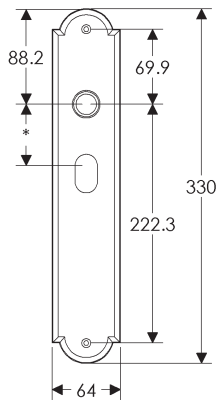

BL746

EU746

BK746

* This center-to-center dimension will need to be verified before set can be ordered.

OC746

64mm x 279mm ARCHED ESCUTCHEON

SL704

BL704

EU704

BK704

* This center-to-center dimension will need to be verified before set can be ordered.

OC704

64mm x 330mm ARCHED ESCUTCHEON

SL736

BL736

EU736

BK736

* This center-to-center dimension will need to be verified before set can be ordered.

OC736

76mm x 330mm ARCHED ESCUTCHEON

* This center-to-center dimension will need to be verified before set can be ordered.

64mm x 114mm CURVED ESCUTCHEON

64mm x 203mm CURVED ESCUTCHEON

* This center-to-center dimension will need to be verified before set can be ordered.

44mm x 279mm CURVED ESCUTCHEON

SL530

BL530

EU530

BK530