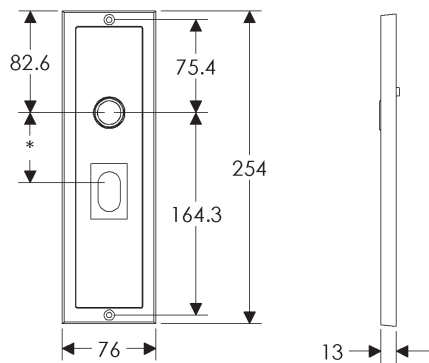

SL410

BL410

EU410

BK410

* This center-to-center dimension will need to be verified before set can be ordered.

OC410

64mm x 254mm RECTANGULAR ESCUTCHEON

SL408

BL408

EU408

BK408

* This center-to-center dimension will need to be verified before set can be ordered.

OC408

76mm x 254mm RECTANGULAR ESCUTCHEON

* This center-to-center dimension will need to be verified before set can be ordered.

OC110

76mm x 254mm DESIGNER ESCUTCHEON

* This center-to-center dimension will need to be verified before set can be ordered.

SL115

BL115

EU115

BK115

OC115

76mm x 95mm ELLIS ESCUTCHEON

76mm x 127mm ELLIS ESCUTCHEON

44mm x 279mm ELLIS ESCUTCHEON

SL041

BL041

EU041

BK041

* This center-to-center dimension will need to be verified before set can be ordered.