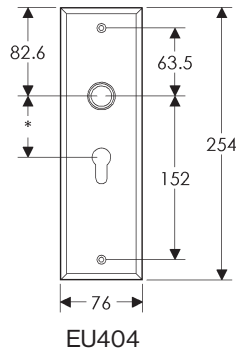

SL410

BL410

EU410

BK410

* This center-to-center dimension will need to be verified before set can be ordered.

OC410

64mm x 254mm RECTANGULAR ESCUTCHEON

SL408

BL408

EU408

BK408

* This center-to-center dimension will need to be verified before set can be ordered.

OC408

76mm x 254mm RECTANGULAR ESCUTCHEON

* This center-to-center dimension will need to be verified before set can be ordered.

44mm x 279mm RECTANGULAR ESCUTCHEON

* This center-to-center dimension will need to be verified before set can be ordered.

64mm x 279mm RECTANGULAR ESCUTCHEON

SL451

BL451

EU451

BK451

* This center-to-center dimension will need to be verified before set can be ordered.

89mm x 330mm RECTANGULAR ESCUTCHEON

* This center-to-center dimension will need to be verified before set can be ordered.

64mm x 114mm STEPPED ESCUTCHEON

64mm x 203mm STEPPED ESCUTCHEON

* This center-to-center dimension will need to be verified before set can be ordered.