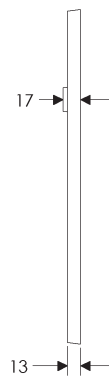

BL408

EU408

BK408

* This center-to-center dimension will need to be verified before set can be ordered.

OC408

76mm x 254mm RECTANGULAR ESCUTCHEON

* This center-to-center dimension will need to be verified before set can be ordered.

44mm x 279mm RECTANGULAR ESCUTCHEON

* This center-to-center dimension will need to be verified before set can be ordered.

64mm x 279mm RECTANGULAR ESCUTCHEON

SL451

BL451

EU451

BK451

* This center-to-center dimension will need to be verified before set can be ordered.

89mm x 330mm RECTANGULAR ESCUTCHEON

* This center-to-center dimension will need to be verified before set can be ordered.

64mm x 114mm STEPPED ESCUTCHEON

64mm x 203mm STEPPED ESCUTCHEON

* This center-to-center dimension will need to be verified before set can be ordered.

SL256

BL256

EU256

BK256

* This center-to-center dimension will need to be verified before set can be ordered.

OC256

89mm x 330mm METRO ESCUTCHEON

* This center-to-center dimension will need to be verified before set can be ordered.