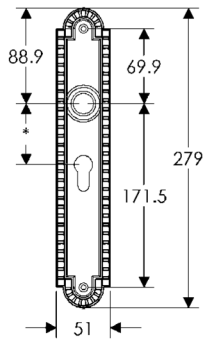

BK30506

* This center-to-center dimension will need to be verified before set can be ordered.

OC30506

64mm x 254mm CONVEX ESCUTCHEON

SL30508

BL30508

EU30508

BK30508

* This center-to-center dimension will need to be verified before set can be ordered.

OC30508

44mm x 279mm CONVEX ESCUTCHEON

SL30565

BL30565

EU30565

BK30565

* This center-to-center dimension will need to be verified before set can be ordered.

OC30565

64mm x 114mm CORBEL ARCHED ESCUTCHEON LOCK TRIM

64mm x 114mm CORBEL ARCHED ESCUTCHEON

64mm x 229mm CORBEL ARCHED ESCUTCHEON

* This center-to-center dimension will need to be verified before set can be ordered.

51mm x 279mm CORBEL ARCHED ESCUTCHEON

SL30665

BL30665

EU30665

BK30665

* This center-to-center dimension will need to be verified before set can be ordered.

OC30665

64mm x 102mm CORBEL RECTANGULAR ESCUTCHEON LOCK TRIM