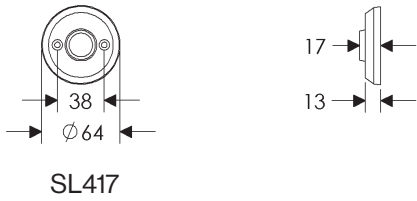

44mm x 279mm METRO ESCUTCHEON

SL241

BL241

EU241

BK241

* This center-to-center dimension will need to be verified before set can be ordered.

OC241

64mm x 330mm METRO ESCUTCHEON

SL256

BL256

EU256

BK256

* This center-to-center dimension will need to be verified before set can be ordered.

OC256

89mm x 330mm METRO ESCUTCHEON

* This center-to-center dimension will need to be verified before set can be ordered.

67mm ROUND ESCUTCHEON LOCK TRIM

64mm ROUND ESCUTCHEON

83mm ROUND ESCUTCHEON

67mm x 133mm OVAL ESCUTCHEON

SL501

64mm x 140mm ARCHED ESCUTCHEON

SL701

64mm x 229mm ARCHED ESCUTCHEON

SL702

BL702

EU702

BK702

* This center-to-center dimension will need to be verified before set can be ordered.

OC702

44mm x 279mm ARCHED ESCUTCHEON

SL746