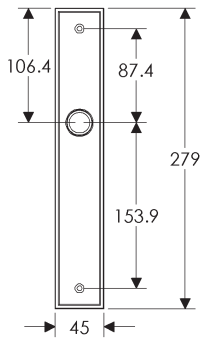

BL408

EU408

BK408

* This center-to-center dimension will need to be verified before set can be ordered.

OC408

76mm x 254mm RECTANGULAR ESCUTCHEON

* This center-to-center dimension will need to be verified before set can be ordered.

44mm x 279mm RECTANGULAR ESCUTCHEON

* This center-to-center dimension will need to be verified before set can be ordered.

64mm x 279mm RECTANGULAR ESCUTCHEON

SL451

BL451

EU451

BK451

* This center-to-center dimension will need to be verified before set can be ordered.

89mm x 330mm RECTANGULAR ESCUTCHEON

* This center-to-center dimension will need to be verified before set can be ordered.

64mm x 114mm STEPPED ESCUTCHEON

64mm x 203mm STEPPED ESCUTCHEON

* This center-to-center dimension will need to be verified before set can be ordered.

45mm x 279mm STEPPED ESCUTCHEON

SL330

BL330

EU330

BK330

* This center-to-center dimension will need to be verified before set can be ordered.

OC330

64mm x 279mm STEPPED ESCUTCHEON