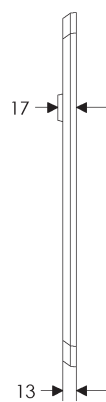

89mm x 330mm RECTANGULAR ESCUTCHEON

* This center-to-center dimension will need to be verified before set can be ordered.

64mm x 114mm STEPPED ESCUTCHEON

64mm x 203mm STEPPED ESCUTCHEON

* This center-to-center dimension will need to be verified before set can be ordered.

BL746

EU746

BK746

* This center-to-center dimension will need to be verified before set can be ordered.

OC746

64mm x 279mm ARCHED ESCUTCHEON

SL704

BL704

EU704

BK704

* This center-to-center dimension will need to be verified before set can be ordered.

OC704

64mm x 330mm ARCHED ESCUTCHEON

SL736

BL736

EU736

BK736

* This center-to-center dimension will need to be verified before set can be ordered.

OC736

76mm x 330mm ARCHED ESCUTCHEON

* This center-to-center dimension will need to be verified before set can be ordered.