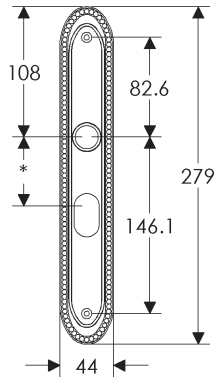

SL410

BL410

EU410

BK410

* This center-to-center dimension will need to be verified before set can be ordered.

OC410

64mm x 254mm RECTANGULAR ESCUTCHEON

SL408

BL408

EU408

BK408

* This center-to-center dimension will need to be verified before set can be ordered.

OC408

76mm x 254mm RECTANGULAR ESCUTCHEON

* This center-to-center dimension will need to be verified before set can be ordered.

BK585

* This center-to-center dimension will need to be verified before set can be ordered.

OC585

76mm x 317mm MADDOX ESCUTCHEON

* This center-to-center dimension will need to be verified before set can be ordered.

44mm x 279mm MADDOX ESCUTCHEON

SL591

BL591

EU591

BK591

* This center-to-center dimension will need to be verified before set can be ordered.

OC591

89mm ROUND DESIGNER ESCUTCHEON