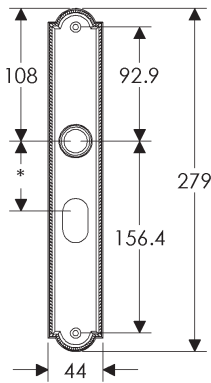

SL410

BL410

EU410

BK410

* This center-to-center dimension will need to be verified before set can be ordered.

OC410

64mm x 254mm RECTANGULAR ESCUTCHEON

SL408

OC110

76mm x 254mm DESIGNER ESCUTCHEON

* This center-to-center dimension will need to be verified before set can be ordered.

SL115

BL115

EU115

BK115

OC115

76mm x 95mm ELLIS ESCUTCHEON

76mm x 127mm ELLIS ESCUTCHEON

44mm x 279mm ELLIS ESCUTCHEON

SL041

BL041

EU041

BK041

* This center-to-center dimension will need to be verified before set can be ordered.

OC041

76mm x 279mm ELLIS ESCUTCHEON

* This center-to-center dimension will need to be verified before set can be ordered.

76mm x 330mm ELLIS ESCUTCHEON

* This center-to-center dimension will need to be verified before set can be ordered.