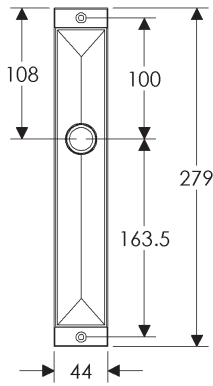

EU704

BK704

* This center-to-center dimension will need to be verified before set can be ordered.

OC704

64mm x 330mm ARCHED ESCUTCHEON

SL736

BL736

EU736

OC041

76mm x 279mm ELLIS ESCUTCHEON

* This center-to-center dimension will need to be verified before set can be ordered.

76mm x 330mm ELLIS ESCUTCHEON

* This center-to-center dimension will need to be verified before set can be ordered.

SL10015

64mm x 114mm MACK ESCUTCHEON

SL21005

64mm x 254mm MACK ESCUTCHEON

* This center-to-center dimension will need to be verified before set can be ordered.

SL21056

BL21056

EU21056

BK21056

OC21056

44mm x 279mm MACK ESCUTCHEON

SL21041

BL21041

EU21041

BK21041

* This center-to-center dimension will need to be verified before set can be ordered.