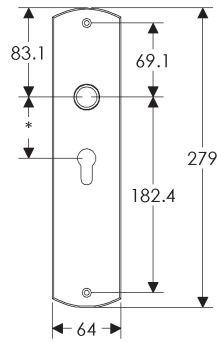

SL410

BL410

EU410

BK410

* This center-to-center dimension will need to be verified before set can be ordered.

OC410

64mm x 254mm RECTANGULAR ESCUTCHEON

SL408

64mm x 114mm CURVED ESCUTCHEON

64mm x 203mm CURVED ESCUTCHEON

* This center-to-center dimension will need to be verified before set can be ordered.

44mm x 279mm CURVED ESCUTCHEON

SL530

BL530

EU530

BK530

* This center-to-center dimension will need to be verified before set can be ordered.

OC530

64mm x 279mm CURVED ESCUTCHEON

SL512

BL512

EU512

BK512

* This center-to-center dimension will need to be verified before set can be ordered.

OC512

64mm x 330mm CURVED ESCUTCHEON

SL556

BL556

EU556

BK556

* This center-to-center dimension will need to be verified before set can be ordered.

OC556