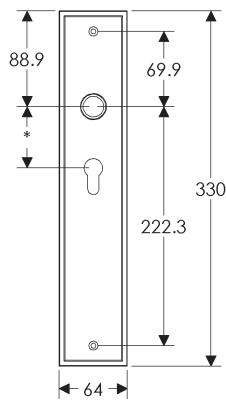

64mm x 330mm STEPPED ESCUTCHEON

EU356

* This center-to-center dimension will need to be verified before set can be ordered.