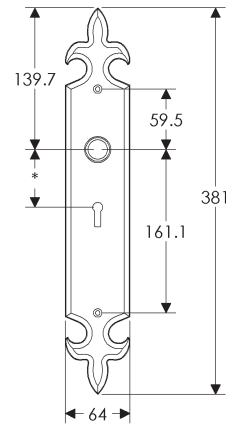

SL410

BL410

EU410

BK410

* This center-to-center dimension will need to be verified before set can be ordered.

OC410

64mm x 254mm RECTANGULAR ESCUTCHEON

SL408

BL408

EU408

BK408

* This center-to-center dimension will need to be verified before set can be ordered.

OC408

76mm x 254mm RECTANGULAR ESCUTCHEON

* This center-to-center dimension will need to be verified before set can be ordered.

64mm x 381mm FLEUR DE LIS ESCUTCHEON

SL841

BL841

EU841

BK841

* This center-to-center dimension will need to be verified before set can be ordered.

OC841

83mm x 533mm FLEUR DE LIS ESCUTCHEON

* This center-to-center dimension will need to be verified before set can be ordered.

63mm x 130mm BRIGGS ESCUTCHEON

64mm ROUND BRIGGS ESCUTCHEON

60mm x 178mm BRIGGS ESCUTCHEON

* This center-to-center dimension will need to be verified before set can be ordered.