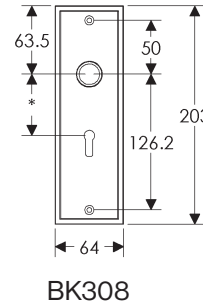

BL408

EU408

BK408

* This center-to-center dimension will need to be verified before set can be ordered.

OC408

76mm x 254mm RECTANGULAR ESCUTCHEON

* This center-to-center dimension will need to be verified before set can be ordered.

44mm x 279mm RECTANGULAR ESCUTCHEON

* This center-to-center dimension will need to be verified before set can be ordered.

64mm x 279mm RECTANGULAR ESCUTCHEON

SL451

BL451

EU451

BK451

* This center-to-center dimension will need to be verified before set can be ordered.

89mm x 330mm RECTANGULAR ESCUTCHEON

* This center-to-center dimension will need to be verified before set can be ordered.

64mm x 114mm STEPPED ESCUTCHEON

64mm x 203mm STEPPED ESCUTCHEON

* This center-to-center dimension will need to be verified before set can be ordered.

45mm x 279mm STEPPED ESCUTCHEON

SL330

BL330

EU330

BK330

* This center-to-center dimension will need to be verified before set can be ordered.

OC330

64mm x 279mm STEPPED ESCUTCHEON