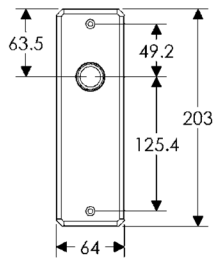

BK21056

OC21056

44mm x 279mm MACK ESCUTCHEON

SL21041

BL21041

EU21041

BK21041

* This center-to-center dimension will need to be verified before set can be ordered.

OC21041

44mm x 279mm MACK ESCUTCHEON

BL30490

EU30490

BK30490

OC30490

64mm x 114mm HAMMERED ESCUTCHEON

SL30403

64mm x 203mm HAMMERED ESCUTCHEON

SL30406

BL30406

EU30406

BK30406

* This center-to-center dimension will need to be verified before set can be ordered.

OC30406

64mm x 254mm HAMMERED ESCUTCHEON