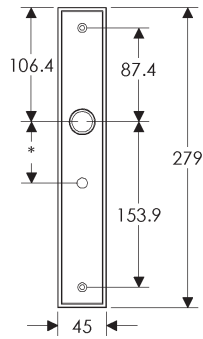

BL408

EU408

BK408

* This center-to-center dimension will need to be verified before set can be ordered.

OC408

76mm x 254mm RECTANGULAR ESCUTCHEON

* This center-to-center dimension will need to be verified before set can be ordered.

44mm x 279mm RECTANGULAR ESCUTCHEON

* This center-to-center dimension will need to be verified before set can be ordered.

64mm x 279mm RECTANGULAR ESCUTCHEON

SL451

BL451

EU451

BK451

* This center-to-center dimension will need to be verified before set can be ordered.

89mm x 330mm RECTANGULAR ESCUTCHEON

* This center-to-center dimension will need to be verified before set can be ordered.

64mm x 114mm STEPPED ESCUTCHEON

64mm x 203mm STEPPED ESCUTCHEON

* This center-to-center dimension will need to be verified before set can be ordered.

45mm x 279mm STEPPED ESCUTCHEON

SL330

BL330

EU330

BK330

* This center-to-center dimension will need to be verified before set can be ordered.

OC330

64mm x 279mm STEPPED ESCUTCHEON