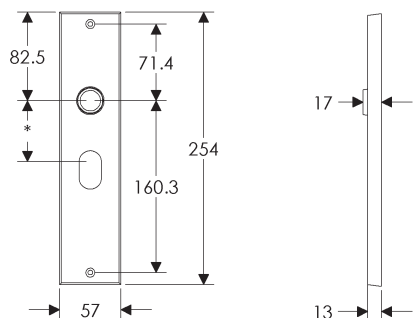

SL410

BL410

EU410

BK410

* This center-to-center dimension will need to be verified before set can be ordered.

OC410

64mm x 254mm RECTANGULAR ESCUTCHEON

SL408

SL236

57mm x 254mm METRO ESCUTCHEON

SL206

BL206

EU206

BK206

* This center-to-center dimension will need to be verified before set can be ordered.

OC206

44mm x 279mm METRO ESCUTCHEON

SL241

BL241

EU241

BK241

* This center-to-center dimension will need to be verified before set can be ordered.

OC241

64mm x 330mm METRO ESCUTCHEON