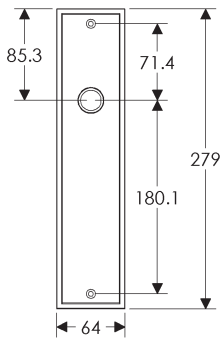

BL408

EU408

BK408

* This center-to-center dimension will need to be verified before set can be ordered.

OC408

76mm x 254mm RECTANGULAR ESCUTCHEON

* This center-to-center dimension will need to be verified before set can be ordered.

44mm x 279mm RECTANGULAR ESCUTCHEON

* This center-to-center dimension will need to be verified before set can be ordered.

64mm x 279mm RECTANGULAR ESCUTCHEON

SL451

BL451

EU451

BK451

* This center-to-center dimension will need to be verified before set can be ordered.

89mm x 330mm RECTANGULAR ESCUTCHEON

* This center-to-center dimension will need to be verified before set can be ordered.

64mm x 114mm STEPPED ESCUTCHEON

64mm x 203mm STEPPED ESCUTCHEON

* This center-to-center dimension will need to be verified before set can be ordered.

45mm x 279mm STEPPED ESCUTCHEON

SL330

BL330

EU330

BK330

* This center-to-center dimension will need to be verified before set can be ordered.

OC330

64mm x 279mm STEPPED ESCUTCHEON