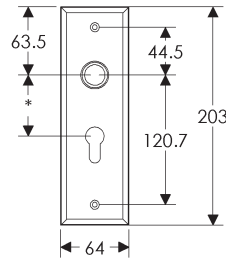

90mm x 90mm DIAMOND ESCUTCHEON LOCK TRIM

64mm x 64mm SQUARE ESCUTCHEON LOCK TRIM

90mm x 90mm DIAMOND ESCUTCHEON

67mm x 67mm SQUARE ESCUTCHEON

64mm x 114mm RECTANGULAR ESCUTCHEON

64mm x 203mm RECTANGULAR ESCUTCHEON

SL410

BL410

EU410

BK410

* This center-to-center dimension will need to be verified before set can be ordered.

OC410

64mm x 254mm RECTANGULAR ESCUTCHEON

SL408

BL408

EU408

BK408

* This center-to-center dimension will need to be verified before set can be ordered.

OC408

76mm x 254mm RECTANGULAR ESCUTCHEON

* This center-to-center dimension will need to be verified before set can be ordered.

44mm x 279mm RECTANGULAR ESCUTCHEON

* This center-to-center dimension will need to be verified before set can be ordered.

64mm x 279mm RECTANGULAR ESCUTCHEON

SL451

BL451

EU451

BK451

* This center-to-center dimension will need to be verified before set can be ordered.