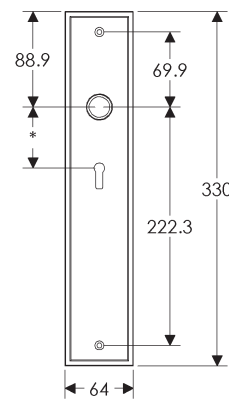

BK356

* This center-to-center dimension will need to be verified before set can be ordered.