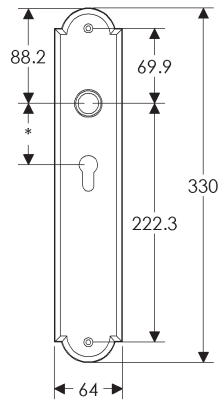

BL746

EU746

BK746

* This center-to-center dimension will need to be verified before set can be ordered.

OC746

64mm x 279mm ARCHED ESCUTCHEON

SL704

BL704

EU704

BK704

* This center-to-center dimension will need to be verified before set can be ordered.

OC704

64mm x 330mm ARCHED ESCUTCHEON

SL736

BL736

EU736

BK736

* This center-to-center dimension will need to be verified before set can be ordered.

OC736

76mm x 330mm ARCHED ESCUTCHEON

* This center-to-center dimension will need to be verified before set can be ordered.

64mm x 114mm CURVED ESCUTCHEON

64mm x 203mm CURVED ESCUTCHEON

* This center-to-center dimension will need to be verified before set can be ordered.

44mm x 279mm CURVED ESCUTCHEON

SL530

BL530

EU530

BK530