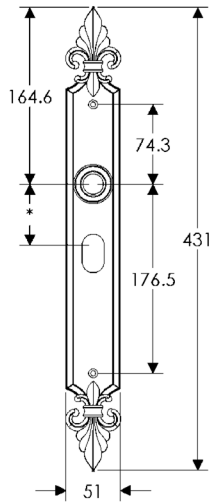

* This center-to-center dimension will need to be verified before set can be ordered.

OC530

64mm x 279mm CURVED ESCUTCHEON

SL512

BL512

EU512

BK512

* This center-to-center dimension will need to be verified before set can be ordered.

64mm x 114mm CORBEL RECTANGULAR ESCUTCHEON

64mm x 229mm CORBEL RECTANGULAR ESCUTCHEON

* This center-to-center dimension will need to be verified before set can be ordered.

51mm x 279mm CORBEL RECTANGULAR ESCUTCHEON

SL30810

BL30810

EU30810

BK30810

* This center-to-center dimension will need to be verified before set can be ordered.

OC30810

51mm x 431mm BORDEAUX ESCUTCHEON

SL30865

BL30865

EU30865

BK30865

* This center-to-center dimension will need to be verified before set can be ordered.

OC30865