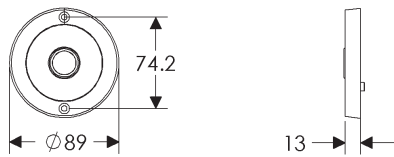

BL408

EU408

BK408

* This center-to-center dimension will need to be verified before set can be ordered.

OC408

76mm x 254mm RECTANGULAR ESCUTCHEON

* This center-to-center dimension will need to be verified before set can be ordered.

BK585

* This center-to-center dimension will need to be verified before set can be ordered.

OC585

76mm x 317mm MADDOX ESCUTCHEON

* This center-to-center dimension will need to be verified before set can be ordered.

44mm x 279mm MADDOX ESCUTCHEON

SL591

BL591

EU591

BK591

* This center-to-center dimension will need to be verified before set can be ordered.

OC591

89mm ROUND DESIGNER ESCUTCHEON