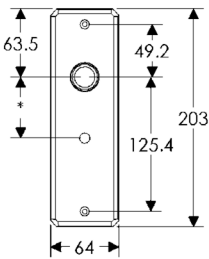

BK21056

OC21056

44mm x 279mm MACK ESCUTCHEON

SL21041

BL21041

EU21041

BK21041

* This center-to-center dimension will need to be verified before set can be ordered.

OC21041

44mm x 279mm MACK ESCUTCHEON

BL30490

EU30490

BK30490

OC30490

64mm x 114mm HAMMERED ESCUTCHEON

SL30403

64mm x 203mm HAMMERED ESCUTCHEON

SL30406

BL30406

EU30406

BK30406

* This center-to-center dimension will need to be verified before set can be ordered.

OC30406

64mm x 254mm HAMMERED ESCUTCHEON