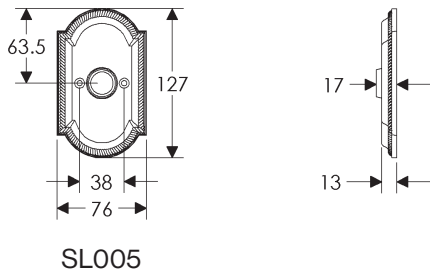

SL410

BL410

EU410

BK410

* This center-to-center dimension will need to be verified before set can be ordered.

OC410

64mm x 254mm RECTANGULAR ESCUTCHEON

SL408

BL408

EU408

BK408

* This center-to-center dimension will need to be verified before set can be ordered.

OC408

76mm x 254mm RECTANGULAR ESCUTCHEON

* This center-to-center dimension will need to be verified before set can be ordered.

OC110

76mm x 254mm DESIGNER ESCUTCHEON

* This center-to-center dimension will need to be verified before set can be ordered.

SL115

BL115

EU115

BK115

OC115

76mm x 95mm ELLIS ESCUTCHEON

76mm x 127mm ELLIS ESCUTCHEON

44mm x 279mm ELLIS ESCUTCHEON

SL041

BL041

EU041

BK041

* This center-to-center dimension will need to be verified before set can be ordered.