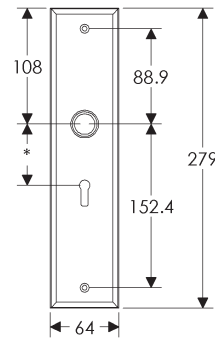

SL410

BL410

EU410

BK410

* This center-to-center dimension will need to be verified before set can be ordered.

OC410

64mm x 254mm RECTANGULAR ESCUTCHEON

SL408

BL408

EU408

BK408

* This center-to-center dimension will need to be verified before set can be ordered.

OC408

76mm x 254mm RECTANGULAR ESCUTCHEON

* This center-to-center dimension will need to be verified before set can be ordered.

44mm x 279mm RECTANGULAR ESCUTCHEON

* This center-to-center dimension will need to be verified before set can be ordered.

64mm x 279mm RECTANGULAR ESCUTCHEON

SL451

BL451

EU451

BK451

* This center-to-center dimension will need to be verified before set can be ordered.

89mm x 330mm RECTANGULAR ESCUTCHEON

* This center-to-center dimension will need to be verified before set can be ordered.

64mm x 114mm STEPPED ESCUTCHEON

64mm x 203mm STEPPED ESCUTCHEON

* This center-to-center dimension will need to be verified before set can be ordered.