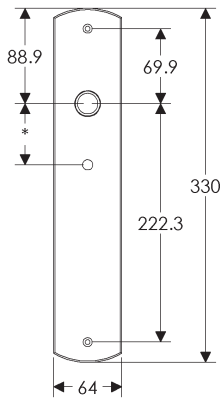

SL410

BL410

EU410

BK410

* This center-to-center dimension will need to be verified before set can be ordered.

OC410

64mm x 254mm RECTANGULAR ESCUTCHEON

SL408

64mm x 114mm CURVED ESCUTCHEON

64mm x 203mm CURVED ESCUTCHEON

* This center-to-center dimension will need to be verified before set can be ordered.

44mm x 279mm CURVED ESCUTCHEON

SL530

BL530

EU530

BK530

* This center-to-center dimension will need to be verified before set can be ordered.

OC530

64mm x 279mm CURVED ESCUTCHEON

SL512

BL512

EU512

BK512

* This center-to-center dimension will need to be verified before set can be ordered.

OC512

64mm x 330mm CURVED ESCUTCHEON

SL556

BL556

EU556

BK556

* This center-to-center dimension will need to be verified before set can be ordered.

OC556