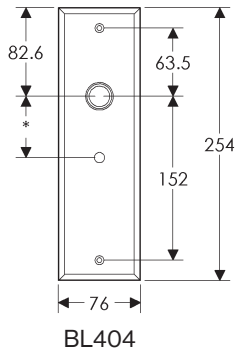

SL410

BL410

EU410

BK410

* This center-to-center dimension will need to be verified before set can be ordered.

OC410

64mm x 254mm RECTANGULAR ESCUTCHEON

SL408

BL408

EU408

BK408

* This center-to-center dimension will need to be verified before set can be ordered.

OC408

76mm x 254mm RECTANGULAR ESCUTCHEON

* This center-to-center dimension will need to be verified before set can be ordered.

44mm x 279mm RECTANGULAR ESCUTCHEON

* This center-to-center dimension will need to be verified before set can be ordered.

64mm x 279mm RECTANGULAR ESCUTCHEON

SL451

BL451

EU451

BK451

* This center-to-center dimension will need to be verified before set can be ordered.

89mm x 330mm RECTANGULAR ESCUTCHEON

* This center-to-center dimension will need to be verified before set can be ordered.

64mm x 114mm STEPPED ESCUTCHEON

64mm x 203mm STEPPED ESCUTCHEON

* This center-to-center dimension will need to be verified before set can be ordered.