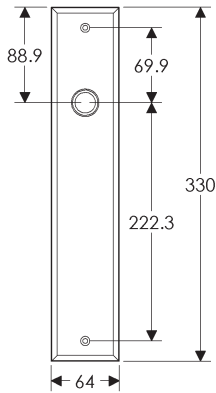

64mm x 330mm RECTANGULAR ESCUTCHEON

SL436