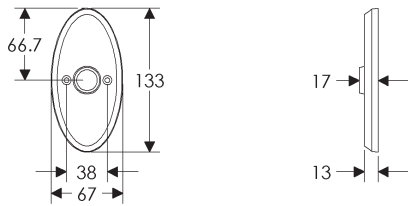

SL256

BL256

EU256

BK256

* This center-to-center dimension will need to be verified before set can be ordered.

OC256

89mm x 330mm METRO ESCUTCHEON

* This center-to-center dimension will need to be verified before set can be ordered.

67mm ROUND ESCUTCHEON LOCK TRIM

64mm ROUND ESCUTCHEON

83mm ROUND ESCUTCHEON

67mm x 133mm OVAL ESCUTCHEON

SL501

64mm x 140mm ARCHED ESCUTCHEON

SL701

64mm x 229mm ARCHED ESCUTCHEON

SL702

BL702

EU702

BK702

* This center-to-center dimension will need to be verified before set can be ordered.

OC702

44mm x 279mm ARCHED ESCUTCHEON

SL746

BL746

EU746

BK746

* This center-to-center dimension will need to be verified before set can be ordered.

OC746

64mm x 279mm ARCHED ESCUTCHEON

SL704

BL704