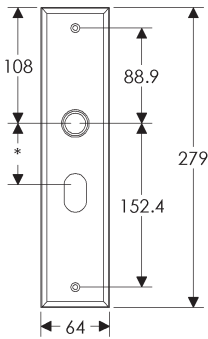

SL410

BL410

EU410

BK410

* This center-to-center dimension will need to be verified before set can be ordered.

OC410

64mm x 254mm RECTANGULAR ESCUTCHEON

SL408

BL408

EU408

BK408

* This center-to-center dimension will need to be verified before set can be ordered.

OC408

76mm x 254mm RECTANGULAR ESCUTCHEON

* This center-to-center dimension will need to be verified before set can be ordered.

44mm x 279mm RECTANGULAR ESCUTCHEON

* This center-to-center dimension will need to be verified before set can be ordered.

64mm x 279mm RECTANGULAR ESCUTCHEON

SL451

BL451

EU451

BK451

* This center-to-center dimension will need to be verified before set can be ordered.

89mm x 330mm RECTANGULAR ESCUTCHEON

* This center-to-center dimension will need to be verified before set can be ordered.

64mm x 114mm STEPPED ESCUTCHEON

64mm x 203mm STEPPED ESCUTCHEON

* This center-to-center dimension will need to be verified before set can be ordered.