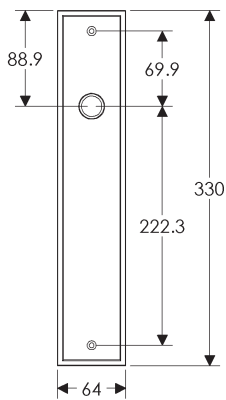

SL410

BL410

EU410

BK410

* This center-to-center dimension will need to be verified before set can be ordered.

OC410

64mm x 254mm RECTANGULAR ESCUTCHEON

SL408

BL408

EU408

BK408

* This center-to-center dimension will need to be verified before set can be ordered.

OC408

76mm x 254mm RECTANGULAR ESCUTCHEON

* This center-to-center dimension will need to be verified before set can be ordered.

89mm x 330mm RECTANGULAR ESCUTCHEON

* This center-to-center dimension will need to be verified before set can be ordered.

64mm x 114mm STEPPED ESCUTCHEON

64mm x 203mm STEPPED ESCUTCHEON

* This center-to-center dimension will need to be verified before set can be ordered.

SL312

BL312

EU312

BK312

* This center-to-center dimension will need to be verified before set can be ordered.

OC312

64mm x 330mm STEPPED ESCUTCHEON

SL356