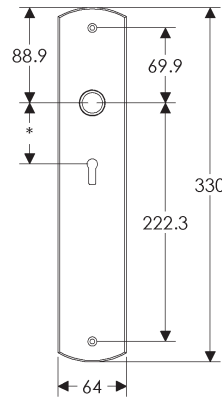

SL410

BL410

EU410

BK410

* This center-to-center dimension will need to be verified before set can be ordered.

OC410

64mm x 254mm RECTANGULAR ESCUTCHEON

SL408

* This center-to-center dimension will need to be verified before set can be ordered.

OC530

64mm x 279mm CURVED ESCUTCHEON

SL512

BL512

EU512

BK512

* This center-to-center dimension will need to be verified before set can be ordered.

OC512

64mm x 330mm CURVED ESCUTCHEON

SL556

BL556

EU556

BK556

* This center-to-center dimension will need to be verified before set can be ordered.

OC556

51mm x 203mm FLEUR DE LIS ESCUTCHEON

SL828

51mm x 381mm FLEUR DE LIS ESCUTCHEON

SL824

BL824

EU824

BK824

* This center-to-center dimension will need to be verified before set can be ordered.