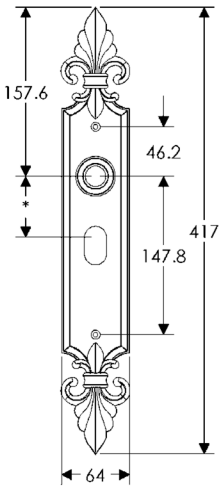

64mm x 114mm CORBEL RECTANGULAR ESCUTCHEON

64mm x 229mm CORBEL RECTANGULAR ESCUTCHEON

* This center-to-center dimension will need to be verified before set can be ordered.

51mm x 279mm CORBEL RECTANGULAR ESCUTCHEON

SL30802

83mm ROUND BORDEAUX ESCUTCHEON

SL30803

64mm x 140mm OVAL BORDEAUX ESCUTCHEON

SL30806

64mm x 114mm BORDEAUX ESCUTCHEON LOCK TRIM

64mm x 152mm BORDEAUX ESCUTCHEON

64mm x 417mm BORDEAUX ESCUTCHEON

SL30810

BL30810

EU30810

BK30810

* This center-to-center dimension will need to be verified before set can be ordered.

OC30810

51mm x 431mm BORDEAUX ESCUTCHEON

SL30865

BL30865

EU30865

BK30865

* This center-to-center dimension will need to be verified before set can be ordered.

OC30865