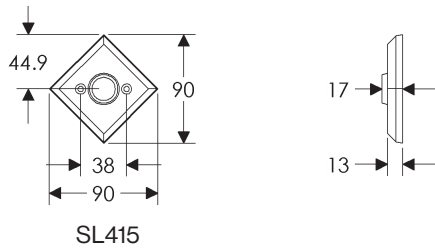

90mm x 90mm DIAMOND ESCUTCHEON LOCK TRIM

64mm x 64mm SQUARE ESCUTCHEON LOCK TRIM

90mm x 90mm DIAMOND ESCUTCHEON

67mm x 67mm SQUARE ESCUTCHEON

64mm x 114mm RECTANGULAR ESCUTCHEON

64mm x 203mm RECTANGULAR ESCUTCHEON

SL410

BL410

EU410

BK410

* This center-to-center dimension will need to be verified before set can be ordered.

OC410

64mm x 254mm RECTANGULAR ESCUTCHEON

SL408

BL408

EU408

BK408

* This center-to-center dimension will need to be verified before set can be ordered.

OC408

76mm x 254mm RECTANGULAR ESCUTCHEON

* This center-to-center dimension will need to be verified before set can be ordered.

44mm x 279mm RECTANGULAR ESCUTCHEON

* This center-to-center dimension will need to be verified before set can be ordered.

64mm x 279mm RECTANGULAR ESCUTCHEON

SL451

BL451

EU451

BK451

* This center-to-center dimension will need to be verified before set can be ordered.