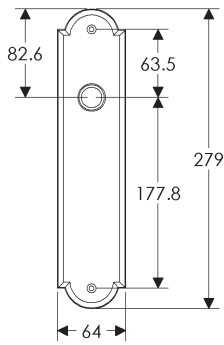

SL410

BL410

EU410

BK410

* This center-to-center dimension will need to be verified before set can be ordered.

OC410

64mm x 254mm RECTANGULAR ESCUTCHEON

SL408

BL746

EU746

BK746

* This center-to-center dimension will need to be verified before set can be ordered.

OC746

64mm x 279mm ARCHED ESCUTCHEON

SL704

BL704

EU704

BK704

* This center-to-center dimension will need to be verified before set can be ordered.

OC704

64mm x 330mm ARCHED ESCUTCHEON

SL736

BL736

EU736

BK736

* This center-to-center dimension will need to be verified before set can be ordered.

OC736

76mm x 330mm ARCHED ESCUTCHEON

* This center-to-center dimension will need to be verified before set can be ordered.