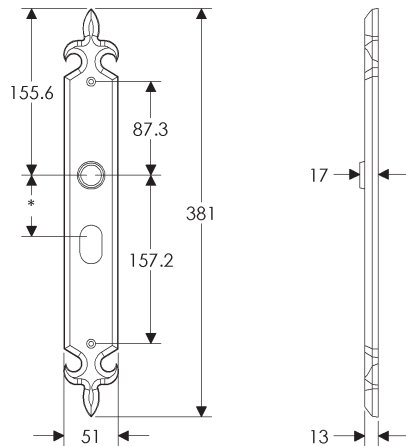

OC512

64mm x 330mm CURVED ESCUTCHEON

SL556

BL556

EU556

BK556

* This center-to-center dimension will need to be verified before set can be ordered.

OC556

51mm x 203mm FLEUR DE LIS ESCUTCHEON

SL828

51mm x 381mm FLEUR DE LIS ESCUTCHEON

SL824

BL824

EU824

BK824

* This center-to-center dimension will need to be verified before set can be ordered.

64mm x 381mm FLEUR DE LIS ESCUTCHEON

SL841

BL841

EU841

BK841

* This center-to-center dimension will need to be verified before set can be ordered.

OC841

83mm x 533mm FLEUR DE LIS ESCUTCHEON

* This center-to-center dimension will need to be verified before set can be ordered.

63mm x 130mm BRIGGS ESCUTCHEON

64mm ROUND BRIGGS ESCUTCHEON

60mm x 178mm BRIGGS ESCUTCHEON

* This center-to-center dimension will need to be verified before set can be ordered.