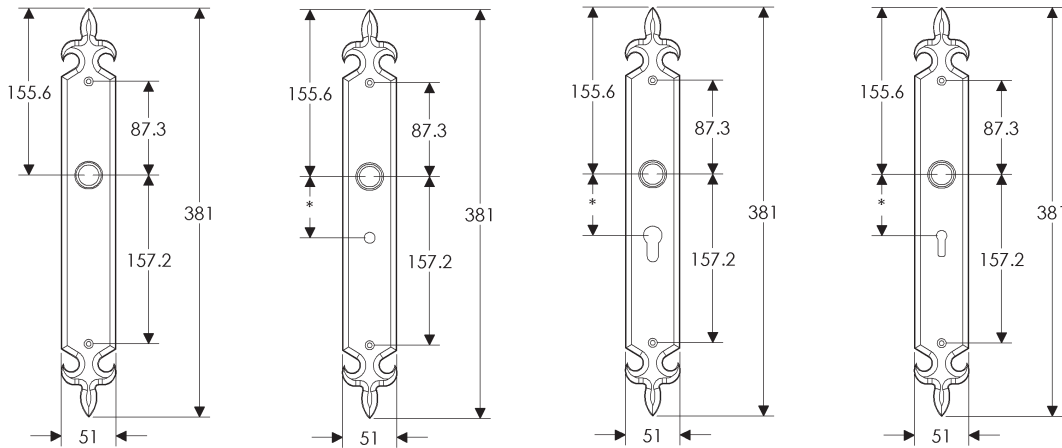

64mm x 114mm CURVED ESCUTCHEON

64mm x 203mm CURVED ESCUTCHEON

* This center-to-center dimension will need to be verified before set can be ordered.

44mm x 279mm CURVED ESCUTCHEON

SL530

BL530

EU530

BK530

* This center-to-center dimension will need to be verified before set can be ordered.

OC530

64mm x 279mm CURVED ESCUTCHEON

SL512

BL512

EU512

BK512

* This center-to-center dimension will need to be verified before set can be ordered.

OC512

64mm x 330mm CURVED ESCUTCHEON

SL556

BL556

EU556

BK556

* This center-to-center dimension will need to be verified before set can be ordered.

OC556

51mm x 203mm FLEUR DE LIS ESCUTCHEON

SL828

51mm x 381mm FLEUR DE LIS ESCUTCHEON

SL824

BL824

EU824

BK824

* This center-to-center dimension will need to be verified before set can be ordered.