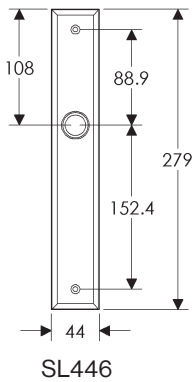

SL410

BL410

EU410

BK410

* This center-to-center dimension will need to be verified before set can be ordered.

OC410

64mm x 254mm RECTANGULAR ESCUTCHEON

SL408

BL408

EU408

BK408

* This center-to-center dimension will need to be verified before set can be ordered.

OC408

76mm x 254mm RECTANGULAR ESCUTCHEON

* This center-to-center dimension will need to be verified before set can be ordered.

44mm x 279mm RECTANGULAR ESCUTCHEON

* This center-to-center dimension will need to be verified before set can be ordered.

64mm x 279mm RECTANGULAR ESCUTCHEON

SL451

BL451

EU451

BK451

* This center-to-center dimension will need to be verified before set can be ordered.

89mm x 330mm RECTANGULAR ESCUTCHEON

* This center-to-center dimension will need to be verified before set can be ordered.

64mm x 114mm STEPPED ESCUTCHEON

64mm x 203mm STEPPED ESCUTCHEON

* This center-to-center dimension will need to be verified before set can be ordered.