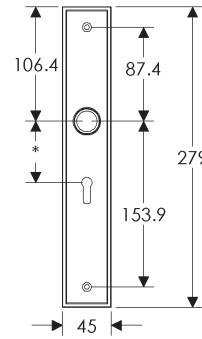

BL408

EU408

BK408

* This center-to-center dimension will need to be verified before set can be ordered.

OC408

76mm x 254mm RECTANGULAR ESCUTCHEON

* This center-to-center dimension will need to be verified before set can be ordered.

44mm x 279mm RECTANGULAR ESCUTCHEON

* This center-to-center dimension will need to be verified before set can be ordered.

64mm x 279mm RECTANGULAR ESCUTCHEON

SL451

BL451

EU451

BK451

* This center-to-center dimension will need to be verified before set can be ordered.

89mm x 330mm RECTANGULAR ESCUTCHEON

* This center-to-center dimension will need to be verified before set can be ordered.

64mm x 114mm STEPPED ESCUTCHEON

64mm x 203mm STEPPED ESCUTCHEON

* This center-to-center dimension will need to be verified before set can be ordered.

45mm x 279mm STEPPED ESCUTCHEON

SL330

BL330

EU330

BK330

* This center-to-center dimension will need to be verified before set can be ordered.

OC330

64mm x 279mm STEPPED ESCUTCHEON