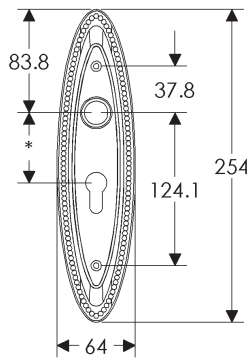

SL410

BL410

EU410

BK410

* This center-to-center dimension will need to be verified before set can be ordered.

OC410

64mm x 254mm RECTANGULAR ESCUTCHEON

SL408

* This center-to-center dimension will need to be verified before set can be ordered.

51mm x 381mm BRIGGS ESCUTCHEON

SL10871

BL10871

EU10871

BK10871

* This center-to-center dimension will need to be verified before set can be ordered.

OC10871

60mm x 84mm MADDOX ESCUTCHEON LOCK TRIM

79mm ROUND MADDOX ESCUTCHEON

60mm x 191mm MADDOX ESCUTCHEON

64mm x 254mm MADDOX ESCUTCHEON

SL585

BL585

EU585

BK585

* This center-to-center dimension will need to be verified before set can be ordered.

OC585

76mm x 317mm MADDOX ESCUTCHEON

* This center-to-center dimension will need to be verified before set can be ordered.