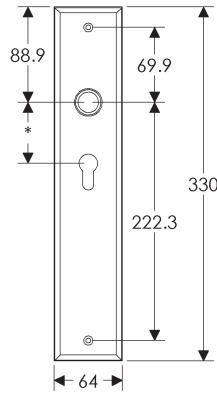

BL408

EU408

BK408

* This center-to-center dimension will need to be verified before set can be ordered.

OC408

76mm x 254mm RECTANGULAR ESCUTCHEON

* This center-to-center dimension will need to be verified before set can be ordered.

44mm x 279mm RECTANGULAR ESCUTCHEON

* This center-to-center dimension will need to be verified before set can be ordered.

64mm x 279mm RECTANGULAR ESCUTCHEON

SL451

BL451

EU451

BK451

* This center-to-center dimension will need to be verified before set can be ordered.

OC451

64mm x 330mm RECTANGULAR ESCUTCHEON

SL436

BL436

EU436

BK436

* This center-to-center dimension will need to be verified before set can be ordered.

OC436

89mm x 330mm RECTANGULAR ESCUTCHEON

* This center-to-center dimension will need to be verified before set can be ordered.

64mm x 114mm STEPPED ESCUTCHEON

64mm x 203mm STEPPED ESCUTCHEON

* This center-to-center dimension will need to be verified before set can be ordered.