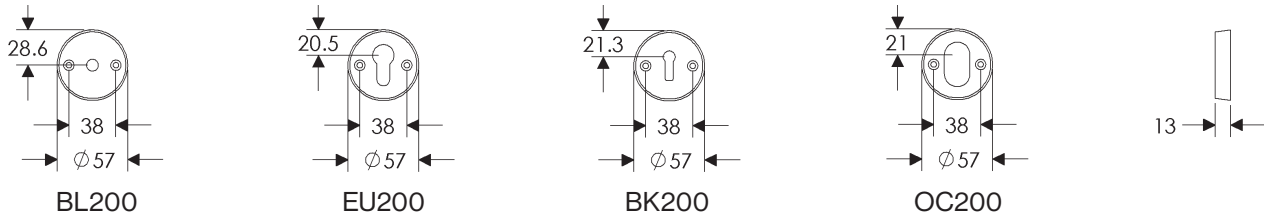

57mm ROUND METRO ESCUTCHEON LOCK TRIM