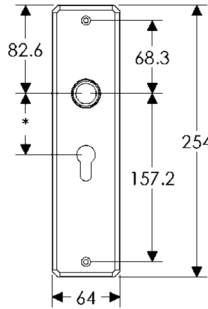

BK21056

OC21056

44mm x 279mm MACK ESCUTCHEON

SL21041

BL21041

EU21041

BK21041

* This center-to-center dimension will need to be verified before set can be ordered.

64mm x 203mm HAMMERED ESCUTCHEON

SL30406

BL30406

EU30406

BK30406

* This center-to-center dimension will need to be verified before set can be ordered.

OC30406

64mm x 254mm HAMMERED ESCUTCHEON

SL30410

BL30410

EU30410

BK30410

* This center-to-center dimension will need to be verified before set can be ordered.

OC30410

44mm x 279mm HAMMERED ESCUTCHEON

SL30465

BL30465

EU30465

BK30465

* This center-to-center dimension will need to be verified before set can be ordered.

OC30465

64mm x 83mm CONVEX ESCUTCHEON LOCK TRIM

BL30590

EU30590