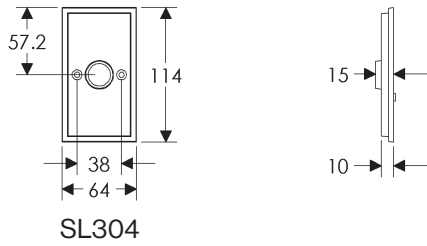

BL408

EU408

BK408

* This center-to-center dimension will need to be verified before set can be ordered.

OC408

76mm x 254mm RECTANGULAR ESCUTCHEON

* This center-to-center dimension will need to be verified before set can be ordered.

44mm x 279mm RECTANGULAR ESCUTCHEON

* This center-to-center dimension will need to be verified before set can be ordered.

64mm x 279mm RECTANGULAR ESCUTCHEON

SL451

BL451

EU451

BK451

* This center-to-center dimension will need to be verified before set can be ordered.

OC451

64mm x 330mm RECTANGULAR ESCUTCHEON

SL436

BL436

EU436

BK436

* This center-to-center dimension will need to be verified before set can be ordered.

OC436

89mm x 330mm RECTANGULAR ESCUTCHEON

* This center-to-center dimension will need to be verified before set can be ordered.

64mm x 114mm STEPPED ESCUTCHEON

64mm x 203mm STEPPED ESCUTCHEON

* This center-to-center dimension will need to be verified before set can be ordered.