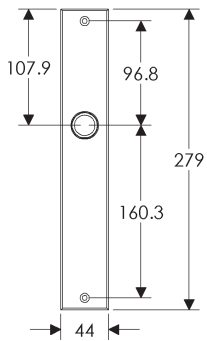

SL410

BL410

EU410

BK410

* This center-to-center dimension will need to be verified before set can be ordered.

OC410

64mm x 254mm RECTANGULAR ESCUTCHEON

SL408

BL408

EU408

BK408

* This center-to-center dimension will need to be verified before set can be ordered.

OC408

76mm x 254mm RECTANGULAR ESCUTCHEON

* This center-to-center dimension will need to be verified before set can be ordered.

SL236

57mm x 254mm METRO ESCUTCHEON

SL206

BL206

EU206

BK206

* This center-to-center dimension will need to be verified before set can be ordered.

OC206

44mm x 279mm METRO ESCUTCHEON

SL241

BL241

EU241

BK241

* This center-to-center dimension will need to be verified before set can be ordered.

OC241

64mm x 330mm METRO ESCUTCHEON