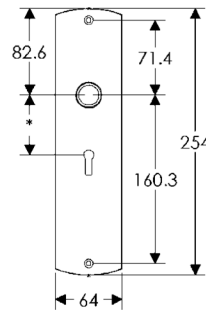

BK30506

* This center-to-center dimension will need to be verified before set can be ordered.

OC30506

64mm x 254mm CONVEX ESCUTCHEON

SL30508

BL30508

EU30508

BK30508

* This center-to-center dimension will need to be verified before set can be ordered.

OC30508

44mm x 279mm CONVEX ESCUTCHEON

SL30565

BL30565

EU30565

BK30565

* This center-to-center dimension will need to be verified before set can be ordered.