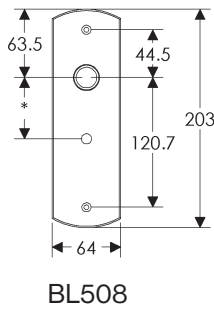

SL410

BL410

EU410

BK410

* This center-to-center dimension will need to be verified before set can be ordered.

OC410

64mm x 254mm RECTANGULAR ESCUTCHEON

SL408

EU704

BK704

* This center-to-center dimension will need to be verified before set can be ordered.

OC704

64mm x 330mm ARCHED ESCUTCHEON

SL736

BL736

EU736

BK736

* This center-to-center dimension will need to be verified before set can be ordered.

OC736

76mm x 330mm ARCHED ESCUTCHEON

* This center-to-center dimension will need to be verified before set can be ordered.

64mm x 114mm CURVED ESCUTCHEON

64mm x 203mm CURVED ESCUTCHEON

* This center-to-center dimension will need to be verified before set can be ordered.

44mm x 279mm CURVED ESCUTCHEON

SL530

BL530

EU530

BK530