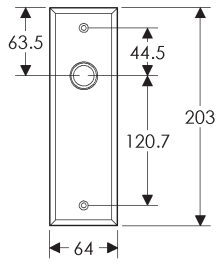

90mm x 90mm DIAMOND ESCUTCHEON LOCK TRIM

64mm x 64mm SQUARE ESCUTCHEON LOCK TRIM

90mm x 90mm DIAMOND ESCUTCHEON

67mm x 67mm SQUARE ESCUTCHEON

64mm x 114mm RECTANGULAR ESCUTCHEON

64mm x 203mm RECTANGULAR ESCUTCHEON

SL410

BL410

EU410

BK410

* This center-to-center dimension will need to be verified before set can be ordered.

OC410

64mm x 254mm RECTANGULAR ESCUTCHEON

SL408

BL408

EU408

BK408

* This center-to-center dimension will need to be verified before set can be ordered.

OC408

76mm x 254mm RECTANGULAR ESCUTCHEON

* This center-to-center dimension will need to be verified before set can be ordered.

44mm x 279mm RECTANGULAR ESCUTCHEON

* This center-to-center dimension will need to be verified before set can be ordered.

64mm x 279mm RECTANGULAR ESCUTCHEON

SL451

BL451

EU451

BK451

* This center-to-center dimension will need to be verified before set can be ordered.