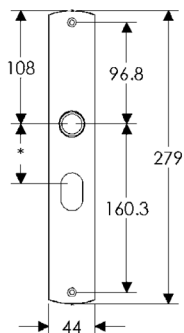

BK30506

* This center-to-center dimension will need to be verified before set can be ordered.

OC30506

64mm x 254mm CONVEX ESCUTCHEON

SL30508

BL30508

EU30508

BK30508

* This center-to-center dimension will need to be verified before set can be ordered.

OC30508

44mm x 279mm CONVEX ESCUTCHEON

SL30565

BL30565

EU30565

BK30565

* This center-to-center dimension will need to be verified before set can be ordered.

OC30565

64mm x 114mm CORBEL ARCHED ESCUTCHEON LOCK TRIM

64mm x 114mm CORBEL ARCHED ESCUTCHEON

64mm x 229mm CORBEL ARCHED ESCUTCHEON

* This center-to-center dimension will need to be verified before set can be ordered.