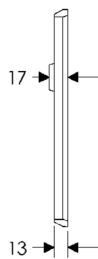

OC21041

44mm x 279mm MACK ESCUTCHEON

BL30490

EU30490

BK30490

OC30490

64mm x 114mm HAMMERED ESCUTCHEON

SL30403

64mm x 203mm HAMMERED ESCUTCHEON

SL30406

BL30406

EU30406

BK30406

* This center-to-center dimension will need to be verified before set can be ordered.

OC30406

64mm x 254mm HAMMERED ESCUTCHEON

SL30410

BL30410

EU30410

BK30410

* This center-to-center dimension will need to be verified before set can be ordered.

OC30410

44mm x 279mm HAMMERED ESCUTCHEON

SL30465

BL30465

EU30465

BK30465

* This center-to-center dimension will need to be verified before set can be ordered.

OC30465

64mm x 83mm CONVEX ESCUTCHEON LOCK TRIM

BL30590

EU30590