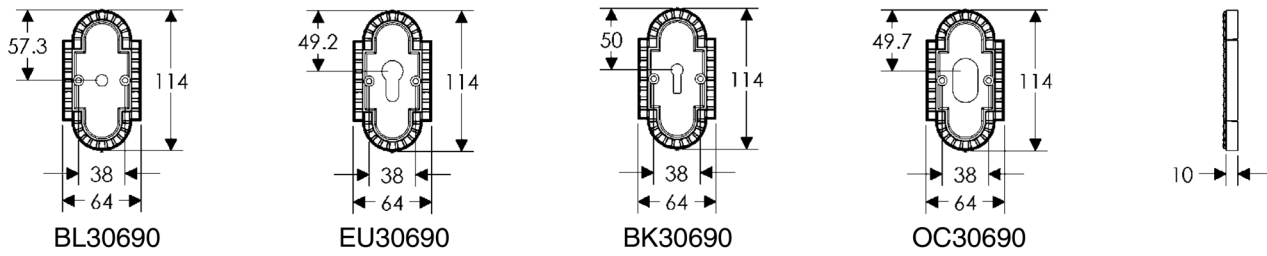

* This center-to-center dimension will need to be verified before set can be ordered.

OC30508

44mm x 279mm CONVEX ESCUTCHEON

SL30565

BL30565

EU30565

BK30565

* This center-to-center dimension will need to be verified before set can be ordered.

OC30565

64mm x 114mm CORBEL ARCHED ESCUTCHEON LOCK TRIM

64mm x 114mm CORBEL ARCHED ESCUTCHEON

64mm x 229mm CORBEL ARCHED ESCUTCHEON

* This center-to-center dimension will need to be verified before set can be ordered.