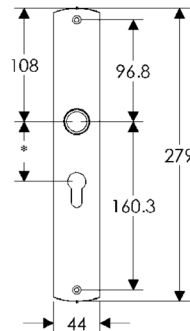

BK30506

* This center-to-center dimension will need to be verified before set can be ordered.

OC30506

64mm x 254mm CONVEX ESCUTCHEON

SL30508

BL30508

EU30508

BK30508

* This center-to-center dimension will need to be verified before set can be ordered.

OC30508

44mm x 279mm CONVEX ESCUTCHEON

SL30565

BL30565

EU30565

BK30565

* This center-to-center dimension will need to be verified before set can be ordered.

OC30565

64mm x 114mm CORBEL ARCHED ESCUTCHEON LOCK TRIM

64mm x 114mm CORBEL ARCHED ESCUTCHEON

64mm x 229mm CORBEL ARCHED ESCUTCHEON

* This center-to-center dimension will need to be verified before set can be ordered.