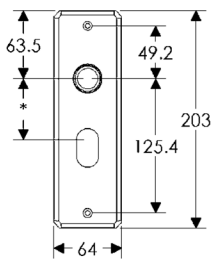

64mm x 203mm HAMMERED ESCUTCHEON

SL30406

BL30406

EU30406

BK30406

* This center-to-center dimension will need to be verified before set can be ordered.

OC30406

64mm x 254mm HAMMERED ESCUTCHEON

SL30410

BL30410

EU30410

BK30410

* This center-to-center dimension will need to be verified before set can be ordered.

OC30410

44mm x 279mm HAMMERED ESCUTCHEON

SL30465

BL30465

EU30465

BK30465

* This center-to-center dimension will need to be verified before set can be ordered.

OC30465

64mm x 83mm CONVEX ESCUTCHEON LOCK TRIM

BL30590

EU30590