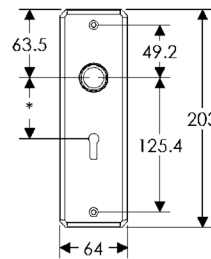

64mm x 203mm HAMMERED ESCUTCHEON

SL30406

BL30406

EU30406

BK30406

* This center-to-center dimension will need to be verified before set can be ordered.

OC30406

64mm x 254mm HAMMERED ESCUTCHEON

SL30410

BL30410

EU30410

BK30410

* This center-to-center dimension will need to be verified before set can be ordered.

OC30410

44mm x 279mm HAMMERED ESCUTCHEON

SL30465

BL30465

EU30465

BK30465

* This center-to-center dimension will need to be verified before set can be ordered.

OC30465

64mm x 83mm CONVEX ESCUTCHEON LOCK TRIM

BL30590

EU30590