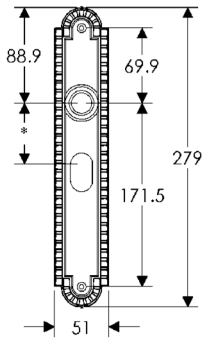

* This center-to-center dimension will need to be verified before set can be ordered.

OC30508

44mm x 279mm CONVEX ESCUTCHEON

SL30565

BL30565

EU30565

BK30565

* This center-to-center dimension will need to be verified before set can be ordered.

OC30565

64mm x 114mm CORBEL ARCHED ESCUTCHEON LOCK TRIM

64mm x 114mm CORBEL ARCHED ESCUTCHEON

64mm x 229mm CORBEL ARCHED ESCUTCHEON

* This center-to-center dimension will need to be verified before set can be ordered.

51mm x 279mm CORBEL ARCHED ESCUTCHEON

SL30665

BL30665

EU30665

BK30665

* This center-to-center dimension will need to be verified before set can be ordered.

OC30665

64mm x 102mm CORBEL RECTANGULAR ESCUTCHEON LOCK TRIM

64mm x 114mm CORBEL RECTANGULAR ESCUTCHEON

64mm x 229mm CORBEL RECTANGULAR ESCUTCHEON

* This center-to-center dimension will need to be verified before set can be ordered.

51mm x 279mm CORBEL RECTANGULAR ESCUTCHEON