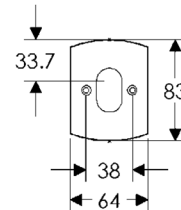

64mm x 83mm CONVEX ESCUTCHEON LOCK TRIM

OC30590

64mm x 114mm CONVEX ESCUTCHEON

64mm x 203mm CONVEX ESCUTCHEON

* This center-to-center dimension will need to be verified before set can be ordered.