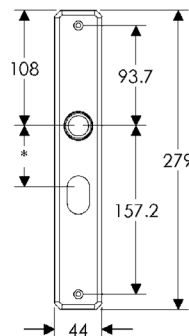

64mm x 203mm HAMMERED ESCUTCHEON

SL30406

BL30406

EU30406

BK30406

* This center-to-center dimension will need to be verified before set can be ordered.

OC30406

64mm x 254mm HAMMERED ESCUTCHEON

SL30410

BL30410

EU30410

BK30410

* This center-to-center dimension will need to be verified before set can be ordered.

OC30410

44mm x 279mm HAMMERED ESCUTCHEON

SL30465

BL30465

EU30465

BK30465

* This center-to-center dimension will need to be verified before set can be ordered.

OC30465

64mm x 83mm CONVEX ESCUTCHEON LOCK TRIM

BL30590

EU30590

BK30506

* This center-to-center dimension will need to be verified before set can be ordered.

OC30506

64mm x 254mm CONVEX ESCUTCHEON

SL30508

BL30508

EU30508

BK30508