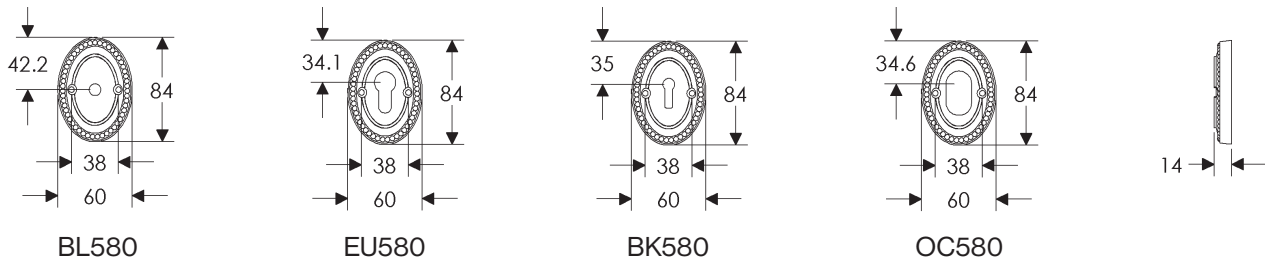

60mm x 84mm MADDOX ESCUTCHEON LOCK TRIM