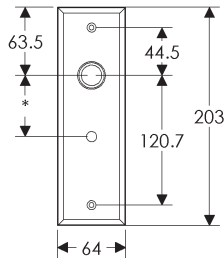

90mm x 90mm DIAMOND ESCUTCHEON LOCK TRIM

64mm x 64mm SQUARE ESCUTCHEON LOCK TRIM

90mm x 90mm DIAMOND ESCUTCHEON

67mm x 67mm SQUARE ESCUTCHEON

64mm x 114mm RECTANGULAR ESCUTCHEON

64mm x 203mm RECTANGULAR ESCUTCHEON

SL410

BL410

EU410

BK410

* This center-to-center dimension will need to be verified before set can be ordered.

OC410

64mm x 254mm RECTANGULAR ESCUTCHEON

SL408

BL408

EU408

BK408

* This center-to-center dimension will need to be verified before set can be ordered.

OC408

76mm x 254mm RECTANGULAR ESCUTCHEON

* This center-to-center dimension will need to be verified before set can be ordered.

44mm x 279mm RECTANGULAR ESCUTCHEON

* This center-to-center dimension will need to be verified before set can be ordered.

64mm x 279mm RECTANGULAR ESCUTCHEON

SL451

BL451

EU451

BK451

* This center-to-center dimension will need to be verified before set can be ordered.