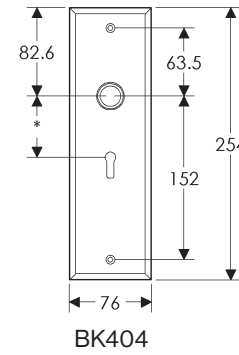

SL410

BL410

EU410

BK410

* This center-to-center dimension will need to be verified before set can be ordered.

OC410

64mm x 254mm RECTANGULAR ESCUTCHEON

SL408

BL408

EU408

BK408

* This center-to-center dimension will need to be verified before set can be ordered.

OC408

76mm x 254mm RECTANGULAR ESCUTCHEON

* This center-to-center dimension will need to be verified before set can be ordered.

44mm x 279mm RECTANGULAR ESCUTCHEON

* This center-to-center dimension will need to be verified before set can be ordered.

64mm x 279mm RECTANGULAR ESCUTCHEON

SL451

BL451

EU451

BK451

* This center-to-center dimension will need to be verified before set can be ordered.

89mm x 330mm RECTANGULAR ESCUTCHEON

* This center-to-center dimension will need to be verified before set can be ordered.

64mm x 114mm STEPPED ESCUTCHEON

64mm x 203mm STEPPED ESCUTCHEON

* This center-to-center dimension will need to be verified before set can be ordered.