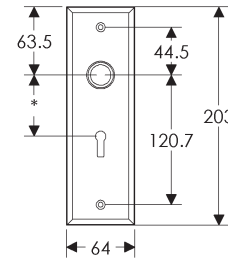

90mm x 90mm DIAMOND ESCUTCHEON LOCK TRIM

64mm x 64mm SQUARE ESCUTCHEON LOCK TRIM

90mm x 90mm DIAMOND ESCUTCHEON

67mm x 67mm SQUARE ESCUTCHEON

64mm x 114mm RECTANGULAR ESCUTCHEON

64mm x 203mm RECTANGULAR ESCUTCHEON

SL410

BL410

EU410

BK410

* This center-to-center dimension will need to be verified before set can be ordered.

OC410

64mm x 254mm RECTANGULAR ESCUTCHEON

SL408

BL408

EU408

BK408

* This center-to-center dimension will need to be verified before set can be ordered.

OC408

76mm x 254mm RECTANGULAR ESCUTCHEON

* This center-to-center dimension will need to be verified before set can be ordered.

44mm x 279mm RECTANGULAR ESCUTCHEON

* This center-to-center dimension will need to be verified before set can be ordered.

64mm x 279mm RECTANGULAR ESCUTCHEON

SL451

BL451

EU451

BK451

* This center-to-center dimension will need to be verified before set can be ordered.