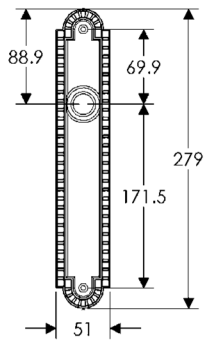

BK30506

* This center-to-center dimension will need to be verified before set can be ordered.

OC30506

64mm x 254mm CONVEX ESCUTCHEON

SL30508

BL30508

EU30508

BK30508

* This center-to-center dimension will need to be verified before set can be ordered.

OC30508

44mm x 279mm CONVEX ESCUTCHEON

SL30565

BL30565

EU30565

BK30565

* This center-to-center dimension will need to be verified before set can be ordered.

OC30565

64mm x 114mm CORBEL ARCHED ESCUTCHEON LOCK TRIM

64mm x 114mm CORBEL ARCHED ESCUTCHEON

64mm x 229mm CORBEL ARCHED ESCUTCHEON

* This center-to-center dimension will need to be verified before set can be ordered.

51mm x 279mm CORBEL ARCHED ESCUTCHEON

SL30665

BL30665

EU30665

BK30665

* This center-to-center dimension will need to be verified before set can be ordered.

OC30665

64mm x 102mm CORBEL RECTANGULAR ESCUTCHEON LOCK TRIM