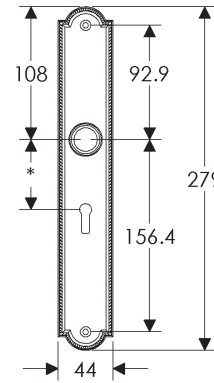

BL408

EU408

BK408

* This center-to-center dimension will need to be verified before set can be ordered.

OC408

76mm x 254mm RECTANGULAR ESCUTCHEON

* This center-to-center dimension will need to be verified before set can be ordered.

OC110

76mm x 254mm DESIGNER ESCUTCHEON

* This center-to-center dimension will need to be verified before set can be ordered.

SL115

BL115

EU115

BK115

OC115

76mm x 95mm ELLIS ESCUTCHEON

76mm x 127mm ELLIS ESCUTCHEON

44mm x 279mm ELLIS ESCUTCHEON

SL041

BL041

EU041

BK041

* This center-to-center dimension will need to be verified before set can be ordered.

OC041

76mm x 279mm ELLIS ESCUTCHEON

* This center-to-center dimension will need to be verified before set can be ordered.

76mm x 330mm ELLIS ESCUTCHEON

* This center-to-center dimension will need to be verified before set can be ordered.