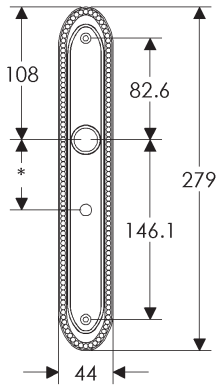

SL410

BL410

EU410

BK410

* This center-to-center dimension will need to be verified before set can be ordered.

OC410

64mm x 254mm RECTANGULAR ESCUTCHEON

SL408

BL408

EU408

BK408

* This center-to-center dimension will need to be verified before set can be ordered.

OC408

76mm x 254mm RECTANGULAR ESCUTCHEON

* This center-to-center dimension will need to be verified before set can be ordered.

BK585

* This center-to-center dimension will need to be verified before set can be ordered.

OC585

76mm x 317mm MADDOX ESCUTCHEON

* This center-to-center dimension will need to be verified before set can be ordered.

44mm x 279mm MADDOX ESCUTCHEON

SL591

BL591

EU591

BK591

* This center-to-center dimension will need to be verified before set can be ordered.

OC591

89mm ROUND DESIGNER ESCUTCHEON