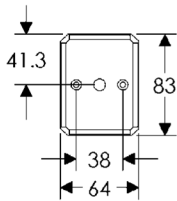

44mm x 279mm MACK ESCUTCHEON

BL30490