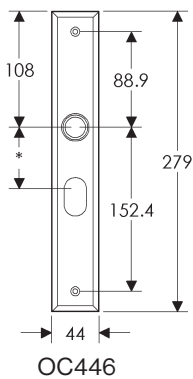

SL410

BL410

EU410

BK410

* This center-to-center dimension will need to be verified before set can be ordered.

OC410

64mm x 254mm RECTANGULAR ESCUTCHEON

SL408

BL408

EU408

BK408

* This center-to-center dimension will need to be verified before set can be ordered.

OC408

76mm x 254mm RECTANGULAR ESCUTCHEON

* This center-to-center dimension will need to be verified before set can be ordered.

44mm x 279mm RECTANGULAR ESCUTCHEON

* This center-to-center dimension will need to be verified before set can be ordered.

64mm x 279mm RECTANGULAR ESCUTCHEON

SL451

BL451

EU451

BK451

* This center-to-center dimension will need to be verified before set can be ordered.

89mm x 330mm RECTANGULAR ESCUTCHEON

* This center-to-center dimension will need to be verified before set can be ordered.

64mm x 114mm STEPPED ESCUTCHEON

64mm x 203mm STEPPED ESCUTCHEON

* This center-to-center dimension will need to be verified before set can be ordered.