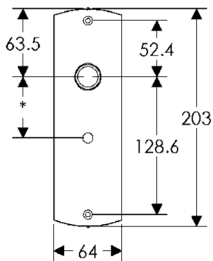

BL30465

EU30465

BK30465

* This center-to-center dimension will need to be verified before set can be ordered.

OC30465

64mm x 83mm CONVEX ESCUTCHEON LOCK TRIM

BL30590

EU30590

BK30590

OC30590

64mm x 114mm CONVEX ESCUTCHEON

SL30503

64mm x 203mm CONVEX ESCUTCHEON

SL30506

BL30506

EU30506

BK30506

* This center-to-center dimension will need to be verified before set can be ordered.

OC30506

64mm x 254mm CONVEX ESCUTCHEON

SL30508

BL30508

EU30508

BK30508