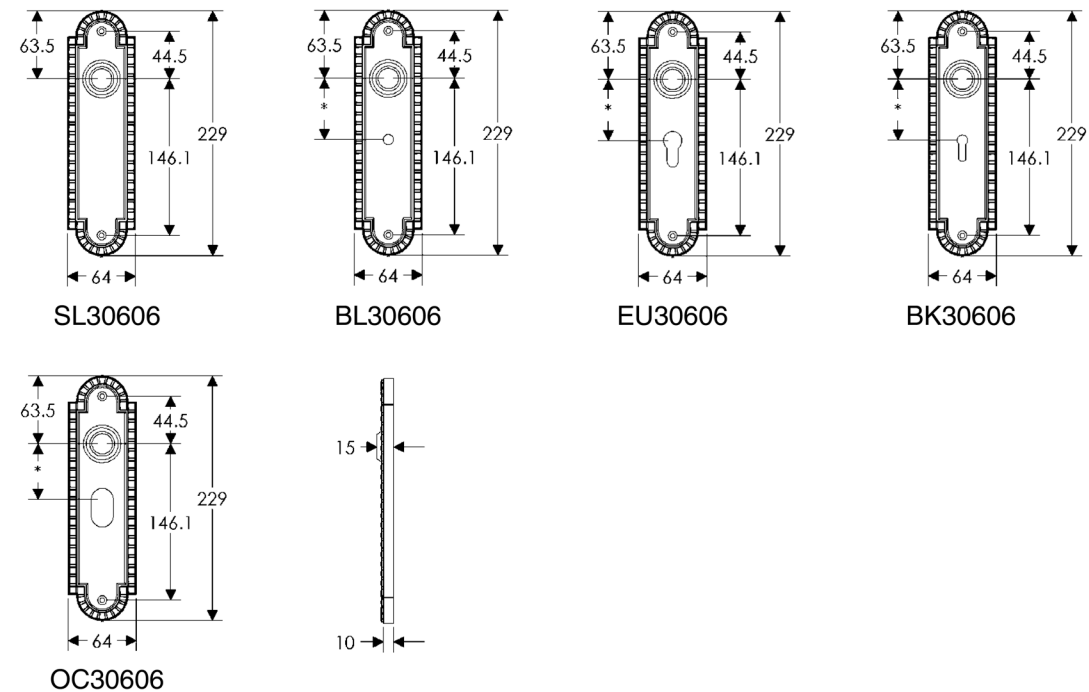

BL746

EU746

BK746

* This center-to-center dimension will need to be verified before set can be ordered.

OC746

64mm x 279mm ARCHED ESCUTCHEON

SL704

BL704

* This center-to-center dimension will need to be verified before set can be ordered.

OC30508

44mm x 279mm CONVEX ESCUTCHEON

SL30565

BL30565

EU30565

BK30565

* This center-to-center dimension will need to be verified before set can be ordered.

OC30565

64mm x 114mm CORBEL ARCHED ESCUTCHEON LOCK TRIM

64mm x 114mm CORBEL ARCHED ESCUTCHEON

64mm x 229mm CORBEL ARCHED ESCUTCHEON

* This center-to-center dimension will need to be verified before set can be ordered.

51mm x 279mm CORBEL ARCHED ESCUTCHEON

SL30665

BL30665

EU30665

BK30665

* This center-to-center dimension will need to be verified before set can be ordered.

OC30665

64mm x 102mm CORBEL RECTANGULAR ESCUTCHEON LOCK TRIM