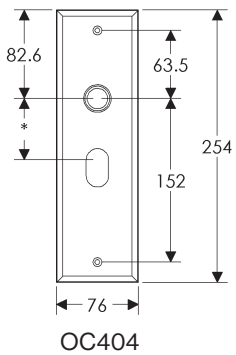

SL410

BL410

EU410

BK410

* This center-to-center dimension will need to be verified before set can be ordered.

OC410

64mm x 254mm RECTANGULAR ESCUTCHEON

SL408

BL408

EU408

BK408

* This center-to-center dimension will need to be verified before set can be ordered.

OC408

76mm x 254mm RECTANGULAR ESCUTCHEON

* This center-to-center dimension will need to be verified before set can be ordered.

44mm x 279mm RECTANGULAR ESCUTCHEON

* This center-to-center dimension will need to be verified before set can be ordered.

64mm x 279mm RECTANGULAR ESCUTCHEON

SL451

BL451

EU451

BK451

* This center-to-center dimension will need to be verified before set can be ordered.

89mm x 330mm RECTANGULAR ESCUTCHEON

* This center-to-center dimension will need to be verified before set can be ordered.

64mm x 114mm STEPPED ESCUTCHEON

64mm x 203mm STEPPED ESCUTCHEON

* This center-to-center dimension will need to be verified before set can be ordered.