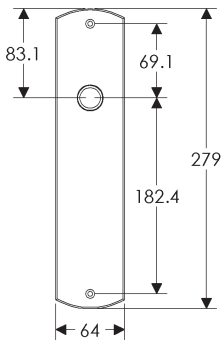

EU704

BK704

* This center-to-center dimension will need to be verified before set can be ordered.

OC704

64mm x 330mm ARCHED ESCUTCHEON

SL736

BL736

EU736

BK736

* This center-to-center dimension will need to be verified before set can be ordered.

OC736

76mm x 330mm ARCHED ESCUTCHEON

* This center-to-center dimension will need to be verified before set can be ordered.

64mm x 114mm CURVED ESCUTCHEON

64mm x 203mm CURVED ESCUTCHEON

* This center-to-center dimension will need to be verified before set can be ordered.

44mm x 279mm CURVED ESCUTCHEON

SL530

BL530

EU530

BK530

* This center-to-center dimension will need to be verified before set can be ordered.

OC530

64mm x 279mm CURVED ESCUTCHEON

SL512

BL512

EU512

BK512

* This center-to-center dimension will need to be verified before set can be ordered.