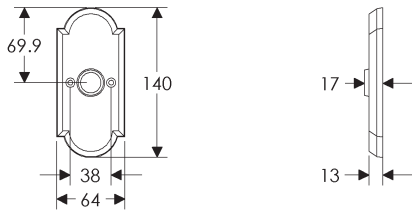

SL256

BL256

EU256

BK256

* This center-to-center dimension will need to be verified before set can be ordered.

OC256

89mm x 330mm METRO ESCUTCHEON

* This center-to-center dimension will need to be verified before set can be ordered.

67mm ROUND ESCUTCHEON LOCK TRIM

64mm ROUND ESCUTCHEON

83mm ROUND ESCUTCHEON

67mm x 133mm OVAL ESCUTCHEON

SL501

64mm x 140mm ARCHED ESCUTCHEON

SL701

64mm x 229mm ARCHED ESCUTCHEON

SL702

BL702

EU702

BK702

* This center-to-center dimension will need to be verified before set can be ordered.

OC702

44mm x 279mm ARCHED ESCUTCHEON

SL746

BL746

EU746

BK746

* This center-to-center dimension will need to be verified before set can be ordered.

OC746

64mm x 279mm ARCHED ESCUTCHEON

SL704

BL704