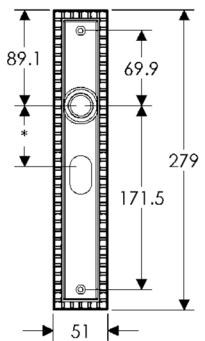

64mm x 114mm CORBEL RECTANGULAR ESCUTCHEON

64mm x 229mm CORBEL RECTANGULAR ESCUTCHEON

* This center-to-center dimension will need to be verified before set can be ordered.

51mm x 279mm CORBEL RECTANGULAR ESCUTCHEON

SL30765

BL30765

EU30765

BK30765

* This center-to-center dimension will need to be verified before set can be ordered.

OC30765

64mm x 83mm BORDEAUX ESCUTCHEON LOCK TRIM

64mm ROUND BORDEAUX ESCUTCHEON

SL30802

83mm ROUND BORDEAUX ESCUTCHEON

SL30803

64mm x 140mm OVAL BORDEAUX ESCUTCHEON

SL30806

64mm x 114mm BORDEAUX ESCUTCHEON LOCK TRIM

64mm x 152mm BORDEAUX ESCUTCHEON

64mm x 417mm BORDEAUX ESCUTCHEON

SL30810

BL30810

EU30810

BK30810

* This center-to-center dimension will need to be verified before set can be ordered.

OC30810

51mm x 431mm BORDEAUX ESCUTCHEON

SL30865