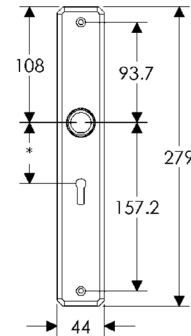

EU704

BK704

* This center-to-center dimension will need to be verified before set can be ordered.

OC704

64mm x 330mm ARCHED ESCUTCHEON

SL736

BL736

EU736

64mm x 203mm HAMMERED ESCUTCHEON

SL30406

BL30406

EU30406

BK30406

* This center-to-center dimension will need to be verified before set can be ordered.

OC30406

64mm x 254mm HAMMERED ESCUTCHEON

SL30410

BL30410

EU30410

BK30410

* This center-to-center dimension will need to be verified before set can be ordered.

OC30410

44mm x 279mm HAMMERED ESCUTCHEON

SL30465

BL30465

EU30465

BK30465

* This center-to-center dimension will need to be verified before set can be ordered.

OC30465

64mm x 83mm CONVEX ESCUTCHEON LOCK TRIM

BL30590

EU30590