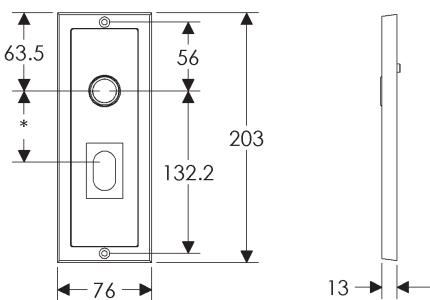

SL410

BL410

EU410

BK410

* This center-to-center dimension will need to be verified before set can be ordered.

OC410

64mm x 254mm RECTANGULAR ESCUTCHEON

SL408

BL408

EU408

BK408

* This center-to-center dimension will need to be verified before set can be ordered.

OC408

76mm x 254mm RECTANGULAR ESCUTCHEON

* This center-to-center dimension will need to be verified before set can be ordered.

44mm x 279mm MADDOX ESCUTCHEON

SL591

BL591

EU591

BK591

* This center-to-center dimension will need to be verified before set can be ordered.

OC591

89mm ROUND DESIGNER ESCUTCHEON

OC110

76mm x 254mm DESIGNER ESCUTCHEON

* This center-to-center dimension will need to be verified before set can be ordered.

SL115

BL115

EU115

BK115

OC115