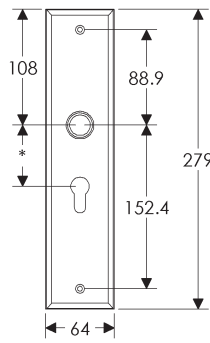

SL410

BL410

EU410

BK410

* This center-to-center dimension will need to be verified before set can be ordered.

OC410

64mm x 254mm RECTANGULAR ESCUTCHEON

SL408

BL408

EU408

BK408

* This center-to-center dimension will need to be verified before set can be ordered.

OC408

76mm x 254mm RECTANGULAR ESCUTCHEON

* This center-to-center dimension will need to be verified before set can be ordered.

44mm x 279mm RECTANGULAR ESCUTCHEON

* This center-to-center dimension will need to be verified before set can be ordered.

64mm x 279mm RECTANGULAR ESCUTCHEON

SL451

BL451

EU451

BK451

* This center-to-center dimension will need to be verified before set can be ordered.

89mm x 330mm RECTANGULAR ESCUTCHEON

* This center-to-center dimension will need to be verified before set can be ordered.

64mm x 114mm STEPPED ESCUTCHEON

64mm x 203mm STEPPED ESCUTCHEON

* This center-to-center dimension will need to be verified before set can be ordered.