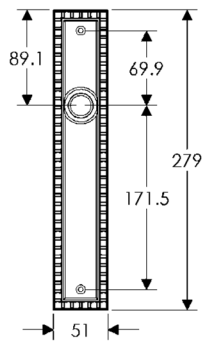

51mm x 279mm CORBEL ARCHED ESCUTCHEON

SL30665

BL30665

EU30665

BK30665

* This center-to-center dimension will need to be verified before set can be ordered.

OC30665

64mm x 102mm CORBEL RECTANGULAR ESCUTCHEON LOCK TRIM

64mm x 114mm CORBEL RECTANGULAR ESCUTCHEON

64mm x 229mm CORBEL RECTANGULAR ESCUTCHEON

* This center-to-center dimension will need to be verified before set can be ordered.

51mm x 279mm CORBEL RECTANGULAR ESCUTCHEON

SL30765

BL30765

EU30765

BK30765

* This center-to-center dimension will need to be verified before set can be ordered.

OC30765

64mm x 83mm BORDEAUX ESCUTCHEON LOCK TRIM

64mm ROUND BORDEAUX ESCUTCHEON