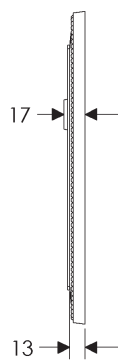

BL408

EU408

BK408

* This center-to-center dimension will need to be verified before set can be ordered.

OC408

76mm x 254mm RECTANGULAR ESCUTCHEON

* This center-to-center dimension will need to be verified before set can be ordered.

* This center-to-center dimension will need to be verified before set can be ordered.

51mm x 381mm BRIGGS ESCUTCHEON

SL10871

BL10871

EU10871

BK10871

* This center-to-center dimension will need to be verified before set can be ordered.

OC10871

60mm x 84mm MADDOX ESCUTCHEON LOCK TRIM

79mm ROUND MADDOX ESCUTCHEON

60mm x 191mm MADDOX ESCUTCHEON

64mm x 254mm MADDOX ESCUTCHEON

SL585

BL585

EU585

BK585

* This center-to-center dimension will need to be verified before set can be ordered.

OC585

76mm x 317mm MADDOX ESCUTCHEON

* This center-to-center dimension will need to be verified before set can be ordered.