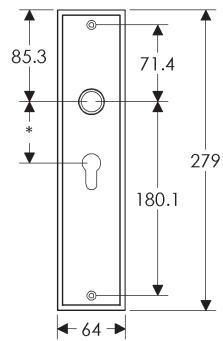

64mm x 279mm STEPPED ESCUTCHEON

EU312

* This center-to-center dimension will need to be verified before set can be ordered.