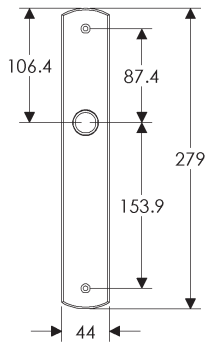

EU704

BK704

* This center-to-center dimension will need to be verified before set can be ordered.

OC704

64mm x 330mm ARCHED ESCUTCHEON

SL736

BL736

EU736

BK736

* This center-to-center dimension will need to be verified before set can be ordered.

OC736

76mm x 330mm ARCHED ESCUTCHEON

* This center-to-center dimension will need to be verified before set can be ordered.

64mm x 114mm CURVED ESCUTCHEON

64mm x 203mm CURVED ESCUTCHEON

* This center-to-center dimension will need to be verified before set can be ordered.

44mm x 279mm CURVED ESCUTCHEON

SL530

BL530

EU530

BK530

* This center-to-center dimension will need to be verified before set can be ordered.

OC530

64mm x 279mm CURVED ESCUTCHEON

SL512

BL512

EU512

BK512

* This center-to-center dimension will need to be verified before set can be ordered.