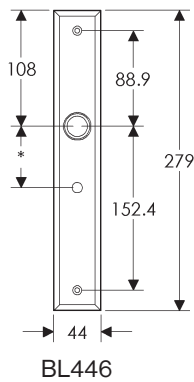

SL410

BL410

EU410

BK410

* This center-to-center dimension will need to be verified before set can be ordered.

OC410

64mm x 254mm RECTANGULAR ESCUTCHEON

SL408

BL408

EU408

BK408

* This center-to-center dimension will need to be verified before set can be ordered.

OC408

76mm x 254mm RECTANGULAR ESCUTCHEON

* This center-to-center dimension will need to be verified before set can be ordered.

44mm x 279mm RECTANGULAR ESCUTCHEON

* This center-to-center dimension will need to be verified before set can be ordered.

64mm x 279mm RECTANGULAR ESCUTCHEON

SL451

BL451

EU451

BK451

* This center-to-center dimension will need to be verified before set can be ordered.

89mm x 330mm RECTANGULAR ESCUTCHEON

* This center-to-center dimension will need to be verified before set can be ordered.

64mm x 114mm STEPPED ESCUTCHEON

64mm x 203mm STEPPED ESCUTCHEON

* This center-to-center dimension will need to be verified before set can be ordered.