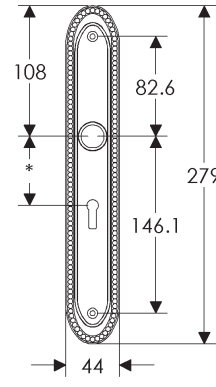

SL410

BL410

EU410

BK410

* This center-to-center dimension will need to be verified before set can be ordered.

OC410

64mm x 254mm RECTANGULAR ESCUTCHEON

SL408

BK585

* This center-to-center dimension will need to be verified before set can be ordered.

OC585

76mm x 317mm MADDOX ESCUTCHEON

* This center-to-center dimension will need to be verified before set can be ordered.

44mm x 279mm MADDOX ESCUTCHEON

SL591

BL591

EU591

BK591

* This center-to-center dimension will need to be verified before set can be ordered.

OC591

89mm ROUND DESIGNER ESCUTCHEON

OC110

76mm x 254mm DESIGNER ESCUTCHEON

* This center-to-center dimension will need to be verified before set can be ordered.

SL115

BL115

EU115

BK115

OC115