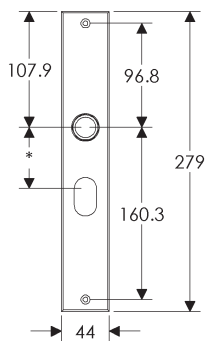

SL410

BL410

EU410

BK410

* This center-to-center dimension will need to be verified before set can be ordered.

OC410

64mm x 254mm RECTANGULAR ESCUTCHEON

SL408

BL408

EU408

BK408

* This center-to-center dimension will need to be verified before set can be ordered.

OC408

76mm x 254mm RECTANGULAR ESCUTCHEON

* This center-to-center dimension will need to be verified before set can be ordered.

44mm x 279mm METRO ESCUTCHEON

SL241

BL241

EU241

BK241

* This center-to-center dimension will need to be verified before set can be ordered.

OC241

64mm x 330mm METRO ESCUTCHEON

SL256

BL256

EU256

BK256

* This center-to-center dimension will need to be verified before set can be ordered.

OC256

89mm x 330mm METRO ESCUTCHEON

* This center-to-center dimension will need to be verified before set can be ordered.