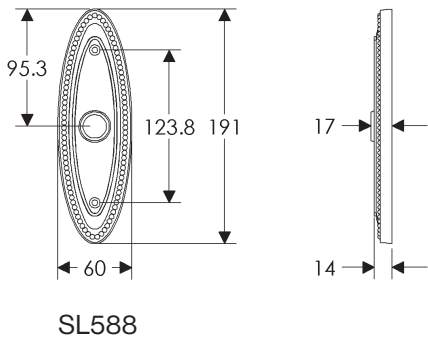

SL410

BL410

EU410

BK410

* This center-to-center dimension will need to be verified before set can be ordered.

OC410

64mm x 254mm RECTANGULAR ESCUTCHEON

SL408

* This center-to-center dimension will need to be verified before set can be ordered.

51mm x 381mm BRIGGS ESCUTCHEON

SL10871

BL10871

EU10871

BK10871

* This center-to-center dimension will need to be verified before set can be ordered.

OC10871

60mm x 84mm MADDOX ESCUTCHEON LOCK TRIM

79mm ROUND MADDOX ESCUTCHEON

60mm x 191mm MADDOX ESCUTCHEON

64mm x 254mm MADDOX ESCUTCHEON

SL585

BL585

EU585

BK585

* This center-to-center dimension will need to be verified before set can be ordered.

OC585

76mm x 317mm MADDOX ESCUTCHEON

* This center-to-center dimension will need to be verified before set can be ordered.