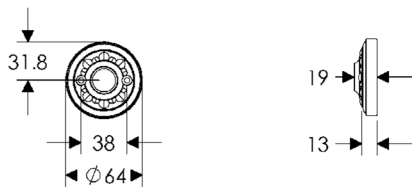

SL30765

BL30765

EU30765

BK30765

* This center-to-center dimension will need to be verified before set can be ordered.

OC30765

64mm x 83mm BORDEAUX ESCUTCHEON LOCK TRIM

64mm ROUND BORDEAUX ESCUTCHEON

SL30802

83mm ROUND BORDEAUX ESCUTCHEON

SL30803

64mm x 140mm OVAL BORDEAUX ESCUTCHEON

SL30806

64mm x 114mm BORDEAUX ESCUTCHEON LOCK TRIM

64mm x 152mm BORDEAUX ESCUTCHEON

64mm x 417mm BORDEAUX ESCUTCHEON