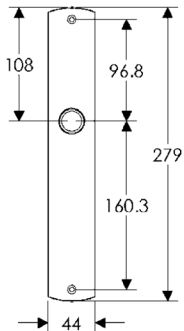

BK30506

* This center-to-center dimension will need to be verified before set can be ordered.

OC30506

64mm x 254mm CONVEX ESCUTCHEON

SL30508

BL30508

EU30508

BK30508

* This center-to-center dimension will need to be verified before set can be ordered.

OC30508

44mm x 279mm CONVEX ESCUTCHEON

SL30565

BL30565

EU30565

BK30565

* This center-to-center dimension will need to be verified before set can be ordered.