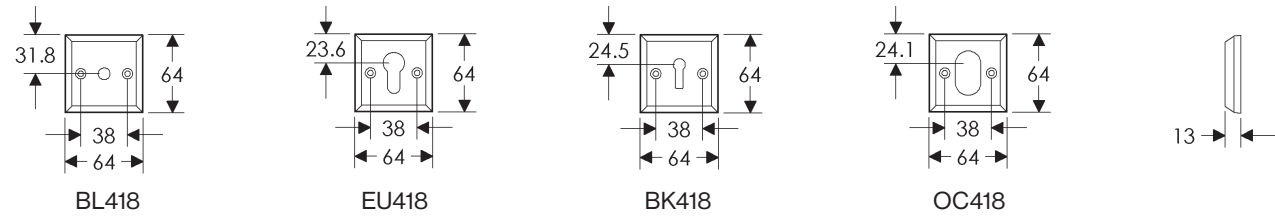

90mm x 90mm DIAMOND ESCUTCHEON LOCK TRIM

64mm x 64mm SQUARE ESCUTCHEON LOCK TRIM

90mm x 90mm DIAMOND ESCUTCHEON

67mm x 67mm SQUARE ESCUTCHEON

64mm x 114mm RECTANGULAR ESCUTCHEON

64mm x 203mm RECTANGULAR ESCUTCHEON

SL410

BL410

EU410

BK410

* This center-to-center dimension will need to be verified before set can be ordered.

OC410

64mm x 254mm RECTANGULAR ESCUTCHEON

SL408

BL408

EU408

BK408

* This center-to-center dimension will need to be verified before set can be ordered.

OC408

76mm x 254mm RECTANGULAR ESCUTCHEON

* This center-to-center dimension will need to be verified before set can be ordered.