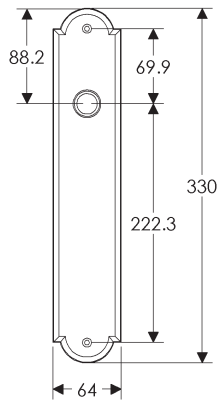

BL746

EU746

BK746

* This center-to-center dimension will need to be verified before set can be ordered.

OC746

64mm x 279mm ARCHED ESCUTCHEON

SL704

BL704

EU704

BK704

* This center-to-center dimension will need to be verified before set can be ordered.

OC704

64mm x 330mm ARCHED ESCUTCHEON

SL736

BL736

EU736

BK736

* This center-to-center dimension will need to be verified before set can be ordered.

OC736

76mm x 330mm ARCHED ESCUTCHEON

* This center-to-center dimension will need to be verified before set can be ordered.

64mm x 114mm CURVED ESCUTCHEON

64mm x 203mm CURVED ESCUTCHEON

* This center-to-center dimension will need to be verified before set can be ordered.

44mm x 279mm CURVED ESCUTCHEON

SL530

BL530

EU530

BK530