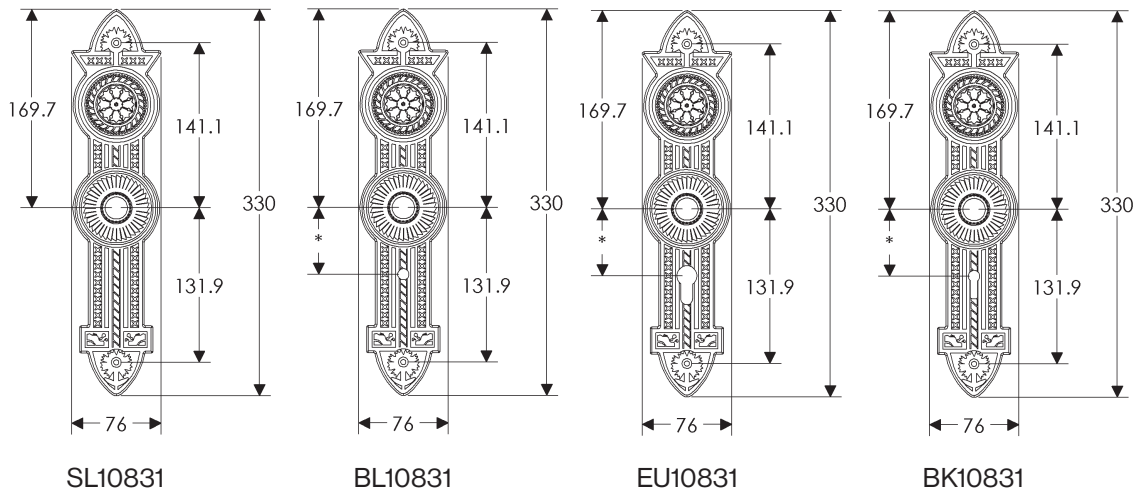

SL410

BL410

EU410

BK410

* This center-to-center dimension will need to be verified before set can be ordered.

OC410

64mm x 254mm RECTANGULAR ESCUTCHEON

SL408

* This center-to-center dimension will need to be verified before set can be ordered.

63mm x 130mm BRIGGS ESCUTCHEON

64mm ROUND BRIGGS ESCUTCHEON

60mm x 178mm BRIGGS ESCUTCHEON

* This center-to-center dimension will need to be verified before set can be ordered.

60mm x 254mm BRIGGS ESCUTCHEON

SL10810

BL10810

EU10810

BK10810

* This center-to-center dimension will need to be verified before set can be ordered.

OC10810

76mm x 330mm BRIGGS ESCUTCHEON

* This center-to-center dimension will need to be verified before set can be ordered.

51mm x 381mm BRIGGS ESCUTCHEON

SL10871

BL10871

EU10871

BK10871

* This center-to-center dimension will need to be verified before set can be ordered.