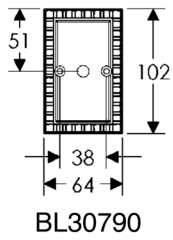

OC30565

64mm x 114mm CORBEL ARCHED ESCUTCHEON LOCK TRIM

64mm x 114mm CORBEL ARCHED ESCUTCHEON

64mm x 229mm CORBEL ARCHED ESCUTCHEON

* This center-to-center dimension will need to be verified before set can be ordered.

51mm x 279mm CORBEL ARCHED ESCUTCHEON

SL30665

BL30665

EU30665

BK30665

* This center-to-center dimension will need to be verified before set can be ordered.

OC30665

64mm x 102mm CORBEL RECTANGULAR ESCUTCHEON LOCK TRIM

64mm x 114mm CORBEL RECTANGULAR ESCUTCHEON

64mm x 229mm CORBEL RECTANGULAR ESCUTCHEON

* This center-to-center dimension will need to be verified before set can be ordered.

51mm x 279mm CORBEL RECTANGULAR ESCUTCHEON