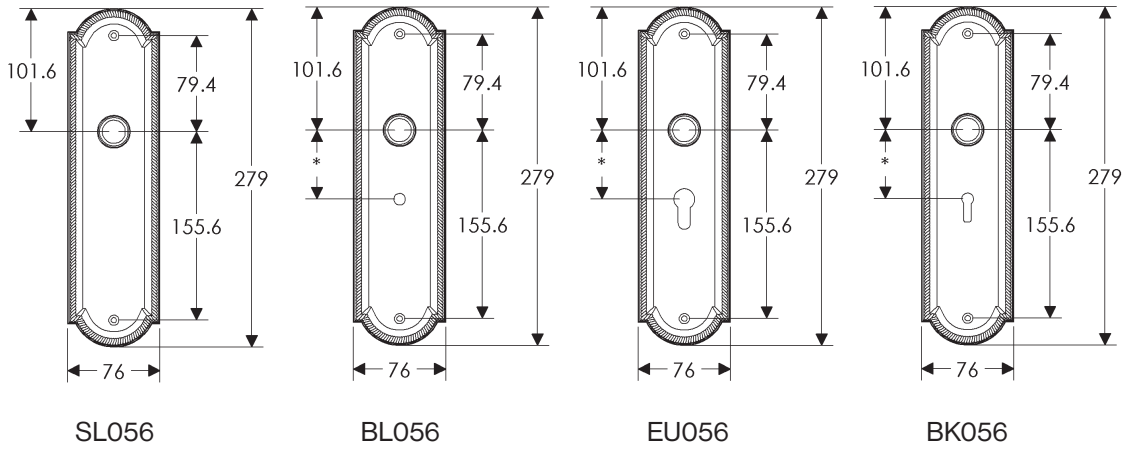

76mm x 279mm ELLIS ESCUTCHEON

* This center-to-center dimension will need to be verified before set can be ordered.