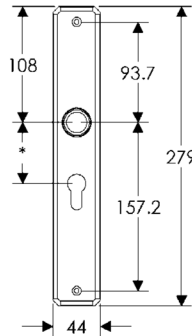

EU704

BK704

* This center-to-center dimension will need to be verified before set can be ordered.

OC704

64mm x 330mm ARCHED ESCUTCHEON

SL736

BL736

EU736

64mm x 203mm HAMMERED ESCUTCHEON

SL30406

BL30406

EU30406

BK30406

* This center-to-center dimension will need to be verified before set can be ordered.

OC30406

64mm x 254mm HAMMERED ESCUTCHEON

SL30410

BL30410

EU30410

BK30410

* This center-to-center dimension will need to be verified before set can be ordered.

OC30410

44mm x 279mm HAMMERED ESCUTCHEON

SL30465

BL30465

EU30465

BK30465

* This center-to-center dimension will need to be verified before set can be ordered.

OC30465

64mm x 83mm CONVEX ESCUTCHEON LOCK TRIM

BL30590

EU30590