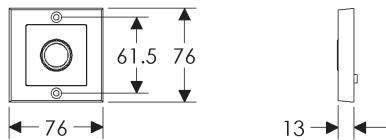

76mm SQUARE DESIGNER ESCUTCHEON

SL103