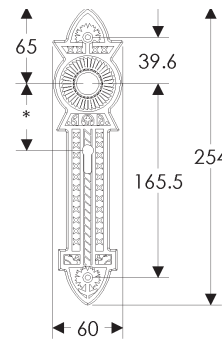

BL408

EU408

BK408

* This center-to-center dimension will need to be verified before set can be ordered.

OC408

76mm x 254mm RECTANGULAR ESCUTCHEON

* This center-to-center dimension will need to be verified before set can be ordered.

* This center-to-center dimension will need to be verified before set can be ordered.

63mm x 130mm BRIGGS ESCUTCHEON

64mm ROUND BRIGGS ESCUTCHEON

60mm x 178mm BRIGGS ESCUTCHEON

* This center-to-center dimension will need to be verified before set can be ordered.

60mm x 254mm BRIGGS ESCUTCHEON

SL10810

BL10810

EU10810

BK10810

* This center-to-center dimension will need to be verified before set can be ordered.

OC10810

76mm x 330mm BRIGGS ESCUTCHEON

* This center-to-center dimension will need to be verified before set can be ordered.

51mm x 381mm BRIGGS ESCUTCHEON

SL10871

BL10871

EU10871

BK10871

* This center-to-center dimension will need to be verified before set can be ordered.