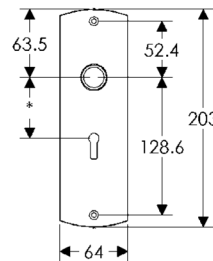

BL30465

EU30465

BK30465

* This center-to-center dimension will need to be verified before set can be ordered.

OC30465

64mm x 83mm CONVEX ESCUTCHEON LOCK TRIM

BL30590

EU30590

BK30590

OC30590

64mm x 114mm CONVEX ESCUTCHEON

SL30503

64mm x 203mm CONVEX ESCUTCHEON

SL30506

BL30506

EU30506

BK30506

* This center-to-center dimension will need to be verified before set can be ordered.

OC30506

64mm x 254mm CONVEX ESCUTCHEON

SL30508

BL30508

EU30508

BK30508