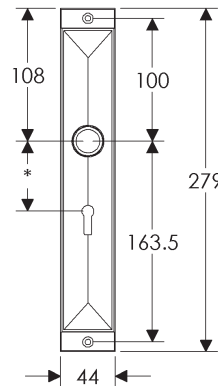

SL10015

64mm x 114mm MACK ESCUTCHEON

SL21005

64mm x 254mm MACK ESCUTCHEON

* This center-to-center dimension will need to be verified before set can be ordered.

SL21056

BL21056

EU21056

BK21056

OC21056

44mm x 279mm MACK ESCUTCHEON

SL21041

BL21041

EU21041

BK21041

* This center-to-center dimension will need to be verified before set can be ordered.

OC21041

44mm x 279mm MACK ESCUTCHEON

BL30490

EU30490

BK30490

OC30490

64mm x 114mm HAMMERED ESCUTCHEON

SL30403

64mm x 203mm HAMMERED ESCUTCHEON

SL30406

BL30406

EU30406

BK30406

* This center-to-center dimension will need to be verified before set can be ordered.

OC30406

64mm x 254mm HAMMERED ESCUTCHEON