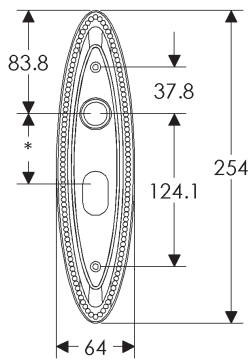

SL410

BL410

EU410

BK410

* This center-to-center dimension will need to be verified before set can be ordered.

OC410

64mm x 254mm RECTANGULAR ESCUTCHEON

SL408

* This center-to-center dimension will need to be verified before set can be ordered.

51mm x 381mm BRIGGS ESCUTCHEON

SL10871

BL10871

EU10871

BK10871

* This center-to-center dimension will need to be verified before set can be ordered.

OC10871

60mm x 84mm MADDOX ESCUTCHEON LOCK TRIM

79mm ROUND MADDOX ESCUTCHEON

60mm x 191mm MADDOX ESCUTCHEON

64mm x 254mm MADDOX ESCUTCHEON

SL585

BL585

EU585

BK585

* This center-to-center dimension will need to be verified before set can be ordered.

OC585

76mm x 317mm MADDOX ESCUTCHEON

* This center-to-center dimension will need to be verified before set can be ordered.