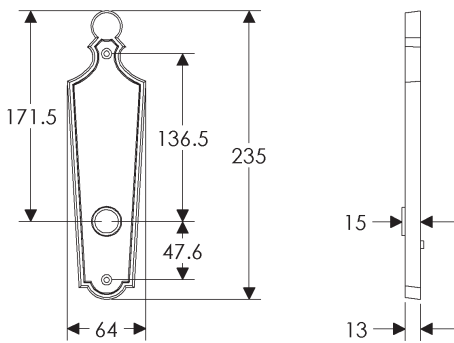

OC041

76mm x 279mm ELLIS ESCUTCHEON

* This center-to-center dimension will need to be verified before set can be ordered.

76mm x 330mm ELLIS ESCUTCHEON

* This center-to-center dimension will need to be verified before set can be ordered.

SL060

BL060

EU060

BK060

OC060

64mm x 152mm PARIS ESCUTCHEON

SL10010

64mm x 235mm PARIS ESCUTCHEON

SL10015

64mm x 114mm MACK ESCUTCHEON

SL21005

64mm x 254mm MACK ESCUTCHEON

* This center-to-center dimension will need to be verified before set can be ordered.

SL21056

BL21056

EU21056

BK21056

OC21056

44mm x 279mm MACK ESCUTCHEON

SL21041

BL21041

EU21041

BK21041

* This center-to-center dimension will need to be verified before set can be ordered.