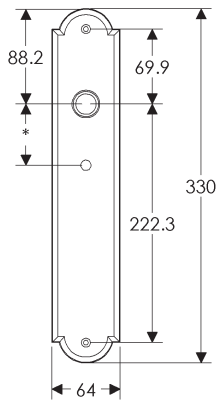

BL746

EU746

BK746

* This center-to-center dimension will need to be verified before set can be ordered.

OC746

64mm x 279mm ARCHED ESCUTCHEON

SL704

BL704

EU704

BK704

* This center-to-center dimension will need to be verified before set can be ordered.

OC704

64mm x 330mm ARCHED ESCUTCHEON

SL736

BL736

EU736

BK736

* This center-to-center dimension will need to be verified before set can be ordered.

OC736

76mm x 330mm ARCHED ESCUTCHEON

* This center-to-center dimension will need to be verified before set can be ordered.

64mm x 114mm CURVED ESCUTCHEON

64mm x 203mm CURVED ESCUTCHEON

* This center-to-center dimension will need to be verified before set can be ordered.

44mm x 279mm CURVED ESCUTCHEON

SL530

BL530

EU530

BK530