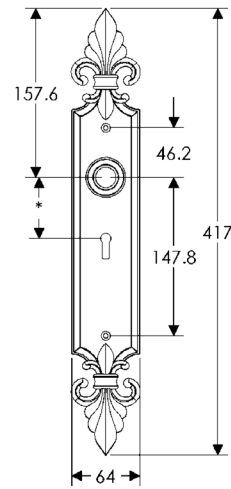

64mm x 114mm CORBEL RECTANGULAR ESCUTCHEON

64mm x 229mm CORBEL RECTANGULAR ESCUTCHEON

* This center-to-center dimension will need to be verified before set can be ordered.

51mm x 279mm CORBEL RECTANGULAR ESCUTCHEON

SL30765

BL30765

EU30765

BK30765

* This center-to-center dimension will need to be verified before set can be ordered.

OC30765

64mm x 83mm BORDEAUX ESCUTCHEON LOCK TRIM

64mm ROUND BORDEAUX ESCUTCHEON

SL30802

83mm ROUND BORDEAUX ESCUTCHEON

SL30803

64mm x 140mm OVAL BORDEAUX ESCUTCHEON

SL30806

64mm x 114mm BORDEAUX ESCUTCHEON LOCK TRIM

64mm x 152mm BORDEAUX ESCUTCHEON

64mm x 417mm BORDEAUX ESCUTCHEON

SL30810

BL30810

EU30810

BK30810

* This center-to-center dimension will need to be verified before set can be ordered.

OC30810

51mm x 431mm BORDEAUX ESCUTCHEON

SL30865