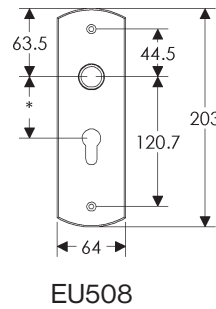

BL746

EU746

BK746

* This center-to-center dimension will need to be verified before set can be ordered.

OC746

64mm x 279mm ARCHED ESCUTCHEON

SL704

BL704

EU704

BK704

* This center-to-center dimension will need to be verified before set can be ordered.

OC704

64mm x 330mm ARCHED ESCUTCHEON

SL736

BL736

EU736

BK736

* This center-to-center dimension will need to be verified before set can be ordered.

OC736

76mm x 330mm ARCHED ESCUTCHEON

* This center-to-center dimension will need to be verified before set can be ordered.

64mm x 114mm CURVED ESCUTCHEON

64mm x 203mm CURVED ESCUTCHEON

* This center-to-center dimension will need to be verified before set can be ordered.

44mm x 279mm CURVED ESCUTCHEON

SL530

BL530

EU530

BK530