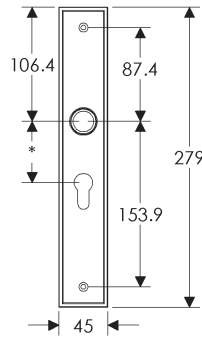

BL408

EU408

BK408

* This center-to-center dimension will need to be verified before set can be ordered.

OC408

76mm x 254mm RECTANGULAR ESCUTCHEON

* This center-to-center dimension will need to be verified before set can be ordered.

44mm x 279mm RECTANGULAR ESCUTCHEON

* This center-to-center dimension will need to be verified before set can be ordered.

64mm x 279mm RECTANGULAR ESCUTCHEON

SL451

BL451

EU451

BK451

* This center-to-center dimension will need to be verified before set can be ordered.

89mm x 330mm RECTANGULAR ESCUTCHEON

* This center-to-center dimension will need to be verified before set can be ordered.

64mm x 114mm STEPPED ESCUTCHEON

64mm x 203mm STEPPED ESCUTCHEON

* This center-to-center dimension will need to be verified before set can be ordered.

45mm x 279mm STEPPED ESCUTCHEON

SL330

BL330

EU330

BK330

* This center-to-center dimension will need to be verified before set can be ordered.

OC330

64mm x 279mm STEPPED ESCUTCHEON