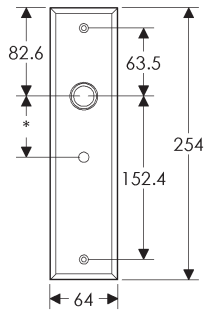

SL410

BL410

EU410

BK410

* This center-to-center dimension will need to be verified before set can be ordered.

OC410

64mm x 254mm RECTANGULAR ESCUTCHEON

SL408

BL408

EU408

BK408

* This center-to-center dimension will need to be verified before set can be ordered.

OC408

76mm x 254mm RECTANGULAR ESCUTCHEON

* This center-to-center dimension will need to be verified before set can be ordered.

44mm x 279mm RECTANGULAR ESCUTCHEON

* This center-to-center dimension will need to be verified before set can be ordered.

64mm x 279mm RECTANGULAR ESCUTCHEON

SL451

BL451

EU451

BK451

* This center-to-center dimension will need to be verified before set can be ordered.

89mm x 330mm RECTANGULAR ESCUTCHEON

* This center-to-center dimension will need to be verified before set can be ordered.

64mm x 114mm STEPPED ESCUTCHEON

64mm x 203mm STEPPED ESCUTCHEON

* This center-to-center dimension will need to be verified before set can be ordered.