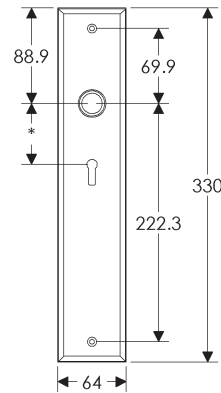

BL408

EU408

BK408

* This center-to-center dimension will need to be verified before set can be ordered.

OC408

76mm x 254mm RECTANGULAR ESCUTCHEON

* This center-to-center dimension will need to be verified before set can be ordered.

44mm x 279mm RECTANGULAR ESCUTCHEON

* This center-to-center dimension will need to be verified before set can be ordered.

64mm x 279mm RECTANGULAR ESCUTCHEON

SL451

BL451

EU451

BK451

* This center-to-center dimension will need to be verified before set can be ordered.

OC451

64mm x 330mm RECTANGULAR ESCUTCHEON

SL436

BL436

EU436

BK436

* This center-to-center dimension will need to be verified before set can be ordered.

OC436

89mm x 330mm RECTANGULAR ESCUTCHEON

* This center-to-center dimension will need to be verified before set can be ordered.

64mm x 114mm STEPPED ESCUTCHEON

64mm x 203mm STEPPED ESCUTCHEON

* This center-to-center dimension will need to be verified before set can be ordered.