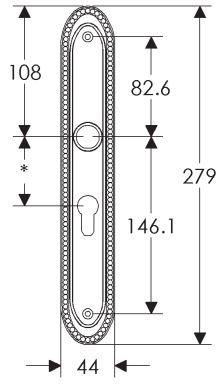

SL410

BL410

EU410

BK410

* This center-to-center dimension will need to be verified before set can be ordered.

OC410

64mm x 254mm RECTANGULAR ESCUTCHEON

SL408

BL408

EU408

BK408

* This center-to-center dimension will need to be verified before set can be ordered.

OC408

76mm x 254mm RECTANGULAR ESCUTCHEON

* This center-to-center dimension will need to be verified before set can be ordered.

BK585

* This center-to-center dimension will need to be verified before set can be ordered.

OC585

76mm x 317mm MADDOX ESCUTCHEON

* This center-to-center dimension will need to be verified before set can be ordered.

44mm x 279mm MADDOX ESCUTCHEON

SL591

BL591

EU591

BK591

* This center-to-center dimension will need to be verified before set can be ordered.

OC591

89mm ROUND DESIGNER ESCUTCHEON