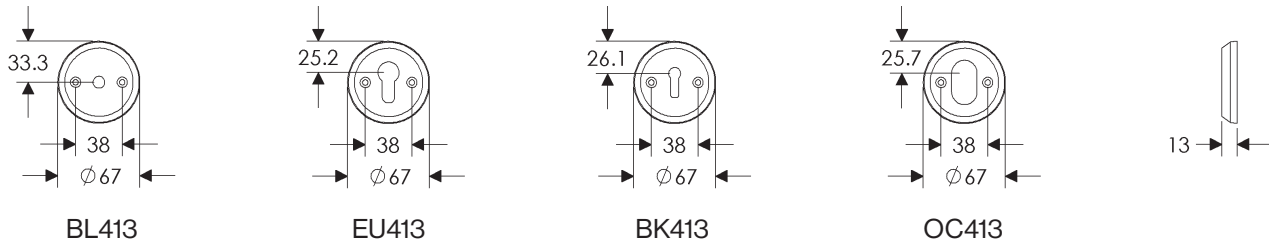

67mm ROUND ESCUTCHEON LOCK TRIM