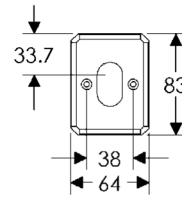

BK21056

OC21056

44mm x 279mm MACK ESCUTCHEON

SL21041

BL21041

EU21041

BK21041

* This center-to-center dimension will need to be verified before set can be ordered.

OC21041

44mm x 279mm MACK ESCUTCHEON

BL30490

EU30490

BK30490

OC30490

64mm x 114mm HAMMERED ESCUTCHEON

SL30403

64mm x 203mm HAMMERED ESCUTCHEON

SL30406

BL30406

EU30406

BK30406

* This center-to-center dimension will need to be verified before set can be ordered.

OC30406

64mm x 254mm HAMMERED ESCUTCHEON

SL30410

BL30410

EU30410

BK30410

* This center-to-center dimension will need to be verified before set can be ordered.

OC30410

44mm x 279mm HAMMERED ESCUTCHEON

SL30465