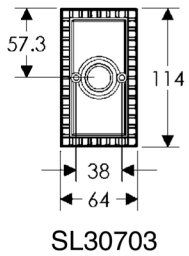

* This center-to-center dimension will need to be verified before set can be ordered.

OC30508

44mm x 279mm CONVEX ESCUTCHEON

SL30565

BL30565

EU30565

BK30565

* This center-to-center dimension will need to be verified before set can be ordered.

OC30565

64mm x 114mm CORBEL ARCHED ESCUTCHEON LOCK TRIM

64mm x 114mm CORBEL ARCHED ESCUTCHEON

64mm x 229mm CORBEL ARCHED ESCUTCHEON

* This center-to-center dimension will need to be verified before set can be ordered.

51mm x 279mm CORBEL ARCHED ESCUTCHEON

SL30665

BL30665

EU30665

BK30665

* This center-to-center dimension will need to be verified before set can be ordered.

OC30665

64mm x 102mm CORBEL RECTANGULAR ESCUTCHEON LOCK TRIM

64mm x 114mm CORBEL RECTANGULAR ESCUTCHEON

64mm x 229mm CORBEL RECTANGULAR ESCUTCHEON

* This center-to-center dimension will need to be verified before set can be ordered.

51mm x 279mm CORBEL RECTANGULAR ESCUTCHEON