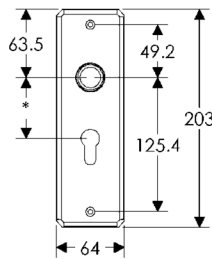

BK21056

OC21056

44mm x 279mm MACK ESCUTCHEON

SL21041

BL21041

EU21041

BK21041

* This center-to-center dimension will need to be verified before set can be ordered.

OC21041

44mm x 279mm MACK ESCUTCHEON

BL30490

EU30490

BK30490

OC30490

64mm x 114mm HAMMERED ESCUTCHEON

SL30403

64mm x 203mm HAMMERED ESCUTCHEON

SL30406

BL30406

EU30406

BK30406

* This center-to-center dimension will need to be verified before set can be ordered.

OC30406

64mm x 254mm HAMMERED ESCUTCHEON