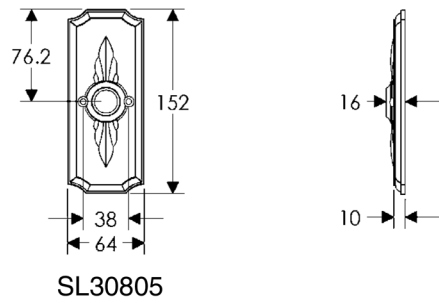

SL30765

BL30765

EU30765

BK30765

* This center-to-center dimension will need to be verified before set can be ordered.

OC30765

64mm x 83mm BORDEAUX ESCUTCHEON LOCK TRIM

64mm ROUND BORDEAUX ESCUTCHEON

SL30802

83mm ROUND BORDEAUX ESCUTCHEON

SL30803

64mm x 140mm OVAL BORDEAUX ESCUTCHEON

SL30806

64mm x 114mm BORDEAUX ESCUTCHEON LOCK TRIM

64mm x 152mm BORDEAUX ESCUTCHEON

64mm x 417mm BORDEAUX ESCUTCHEON

SL30810

BL30810

EU30810

BK30810

* This center-to-center dimension will need to be verified before set can be ordered.

OC30810

51mm x 431mm BORDEAUX ESCUTCHEON

SL30865