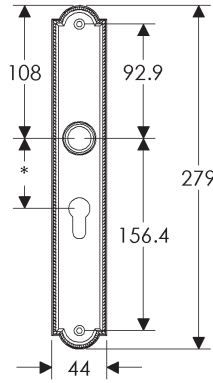

BL408

EU408

BK408

* This center-to-center dimension will need to be verified before set can be ordered.

OC408

76mm x 254mm RECTANGULAR ESCUTCHEON

* This center-to-center dimension will need to be verified before set can be ordered.

OC110

76mm x 254mm DESIGNER ESCUTCHEON

* This center-to-center dimension will need to be verified before set can be ordered.

SL115

BL115

EU115

BK115

OC115

76mm x 95mm ELLIS ESCUTCHEON

76mm x 127mm ELLIS ESCUTCHEON

44mm x 279mm ELLIS ESCUTCHEON

SL041

BL041

EU041

BK041

* This center-to-center dimension will need to be verified before set can be ordered.

OC041

76mm x 279mm ELLIS ESCUTCHEON

* This center-to-center dimension will need to be verified before set can be ordered.

76mm x 330mm ELLIS ESCUTCHEON

* This center-to-center dimension will need to be verified before set can be ordered.