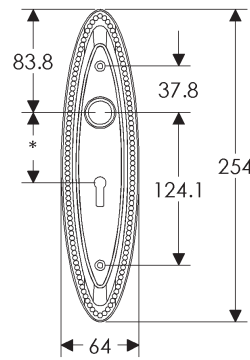

SL410

BL410

EU410

BK410

* This center-to-center dimension will need to be verified before set can be ordered.

OC410

64mm x 254mm RECTANGULAR ESCUTCHEON

SL408

* This center-to-center dimension will need to be verified before set can be ordered.

51mm x 381mm BRIGGS ESCUTCHEON

SL10871

BL10871

EU10871

BK10871

* This center-to-center dimension will need to be verified before set can be ordered.

OC10871

60mm x 84mm MADDOX ESCUTCHEON LOCK TRIM

79mm ROUND MADDOX ESCUTCHEON

60mm x 191mm MADDOX ESCUTCHEON

64mm x 254mm MADDOX ESCUTCHEON

SL585

BL585

EU585

BK585

* This center-to-center dimension will need to be verified before set can be ordered.

OC585

76mm x 317mm MADDOX ESCUTCHEON

* This center-to-center dimension will need to be verified before set can be ordered.