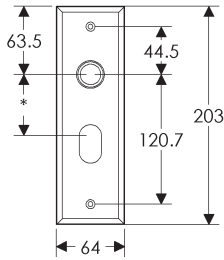

SL410

BL410

EU410

BK410

* This center-to-center dimension will need to be verified before set can be ordered.

OC410

64mm x 254mm RECTANGULAR ESCUTCHEON

SL408

BL408

EU408

BK408

* This center-to-center dimension will need to be verified before set can be ordered.

OC408

76mm x 254mm RECTANGULAR ESCUTCHEON

* This center-to-center dimension will need to be verified before set can be ordered.

44mm x 279mm RECTANGULAR ESCUTCHEON

* This center-to-center dimension will need to be verified before set can be ordered.

64mm x 279mm RECTANGULAR ESCUTCHEON

SL451

BL451

EU451

BK451

* This center-to-center dimension will need to be verified before set can be ordered.

89mm x 330mm RECTANGULAR ESCUTCHEON

* This center-to-center dimension will need to be verified before set can be ordered.

64mm x 114mm STEPPED ESCUTCHEON

64mm x 203mm STEPPED ESCUTCHEON

* This center-to-center dimension will need to be verified before set can be ordered.