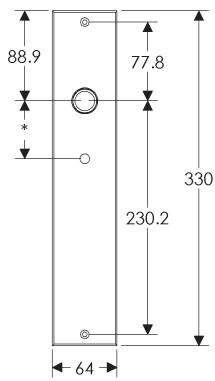

SL410

BL410

EU410

BK410

* This center-to-center dimension will need to be verified before set can be ordered.

OC410

64mm x 254mm RECTANGULAR ESCUTCHEON

SL408

BL408

EU408

BK408

* This center-to-center dimension will need to be verified before set can be ordered.

OC408

76mm x 254mm RECTANGULAR ESCUTCHEON

* This center-to-center dimension will need to be verified before set can be ordered.

44mm x 279mm METRO ESCUTCHEON

SL241

BL241

EU241

BK241

* This center-to-center dimension will need to be verified before set can be ordered.

OC241

64mm x 330mm METRO ESCUTCHEON

SL256

BL256

EU256

BK256

* This center-to-center dimension will need to be verified before set can be ordered.

OC256

89mm x 330mm METRO ESCUTCHEON

* This center-to-center dimension will need to be verified before set can be ordered.