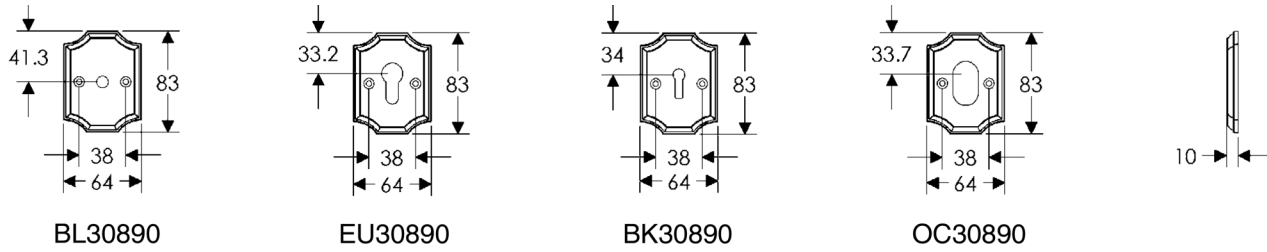

SL30765

BL30765

EU30765

BK30765

* This center-to-center dimension will need to be verified before set can be ordered.

OC30765

64mm x 83mm BORDEAUX ESCUTCHEON LOCK TRIM

64mm ROUND BORDEAUX ESCUTCHEON