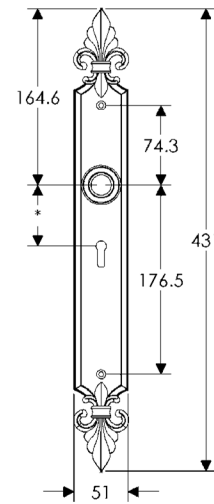

64mm x 114mm CORBEL RECTANGULAR ESCUTCHEON

64mm x 229mm CORBEL RECTANGULAR ESCUTCHEON

* This center-to-center dimension will need to be verified before set can be ordered.

51mm x 279mm CORBEL RECTANGULAR ESCUTCHEON

SL30802

83mm ROUND BORDEAUX ESCUTCHEON

SL30803

64mm x 140mm OVAL BORDEAUX ESCUTCHEON

SL30806

64mm x 114mm BORDEAUX ESCUTCHEON LOCK TRIM

64mm x 152mm BORDEAUX ESCUTCHEON

64mm x 417mm BORDEAUX ESCUTCHEON

SL30810

BL30810

EU30810

BK30810

* This center-to-center dimension will need to be verified before set can be ordered.

OC30810

51mm x 431mm BORDEAUX ESCUTCHEON

SL30865

BL30865

EU30865

BK30865

* This center-to-center dimension will need to be verified before set can be ordered.

OC30865