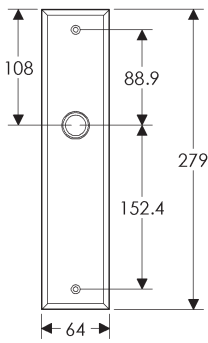

SL410

BL410

EU410

BK410

* This center-to-center dimension will need to be verified before set can be ordered.

OC410

64mm x 254mm RECTANGULAR ESCUTCHEON

SL408

BL408

EU408

BK408

* This center-to-center dimension will need to be verified before set can be ordered.

OC408

76mm x 254mm RECTANGULAR ESCUTCHEON

* This center-to-center dimension will need to be verified before set can be ordered.

44mm x 279mm RECTANGULAR ESCUTCHEON

* This center-to-center dimension will need to be verified before set can be ordered.

64mm x 279mm RECTANGULAR ESCUTCHEON

SL451

BL451

EU451

BK451

* This center-to-center dimension will need to be verified before set can be ordered.

89mm x 330mm RECTANGULAR ESCUTCHEON

* This center-to-center dimension will need to be verified before set can be ordered.

64mm x 114mm STEPPED ESCUTCHEON

64mm x 203mm STEPPED ESCUTCHEON

* This center-to-center dimension will need to be verified before set can be ordered.