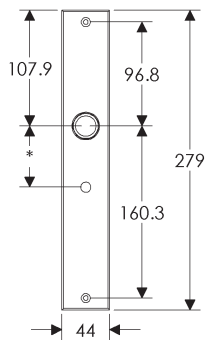

SL410

BL410

EU410

BK410

* This center-to-center dimension will need to be verified before set can be ordered.

OC410

64mm x 254mm RECTANGULAR ESCUTCHEON

SL408

BL408

EU408

BK408

* This center-to-center dimension will need to be verified before set can be ordered.

OC408

76mm x 254mm RECTANGULAR ESCUTCHEON

* This center-to-center dimension will need to be verified before set can be ordered.

SL236

57mm x 254mm METRO ESCUTCHEON

SL206

BL206

EU206

BK206

* This center-to-center dimension will need to be verified before set can be ordered.

OC206

44mm x 279mm METRO ESCUTCHEON

SL241

BL241

EU241

BK241

* This center-to-center dimension will need to be verified before set can be ordered.

OC241

64mm x 330mm METRO ESCUTCHEON