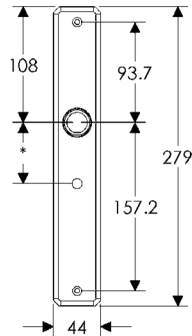

64mm x 203mm HAMMERED ESCUTCHEON

SL30406

BL30406

EU30406

BK30406

* This center-to-center dimension will need to be verified before set can be ordered.

OC30406

64mm x 254mm HAMMERED ESCUTCHEON

SL30410

BL30410

EU30410

BK30410

* This center-to-center dimension will need to be verified before set can be ordered.

OC30410

44mm x 279mm HAMMERED ESCUTCHEON

SL30465

BL30465

EU30465

BK30465

* This center-to-center dimension will need to be verified before set can be ordered.

OC30465

64mm x 83mm CONVEX ESCUTCHEON LOCK TRIM

BL30590

EU30590