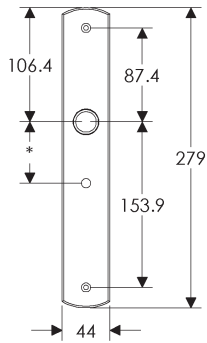

SL410

BL410

EU410

BK410

* This center-to-center dimension will need to be verified before set can be ordered.

OC410

64mm x 254mm RECTANGULAR ESCUTCHEON

SL408

BK736

* This center-to-center dimension will need to be verified before set can be ordered.

OC736

76mm x 330mm ARCHED ESCUTCHEON

* This center-to-center dimension will need to be verified before set can be ordered.

64mm x 114mm CURVED ESCUTCHEON

64mm x 203mm CURVED ESCUTCHEON

* This center-to-center dimension will need to be verified before set can be ordered.

44mm x 279mm CURVED ESCUTCHEON

SL530

BL530

EU530

BK530

* This center-to-center dimension will need to be verified before set can be ordered.

OC530

64mm x 279mm CURVED ESCUTCHEON

SL512

BL512

EU512

BK512

* This center-to-center dimension will need to be verified before set can be ordered.