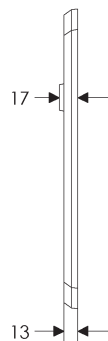

BL746

EU746

BK746

* This center-to-center dimension will need to be verified before set can be ordered.

OC746

64mm x 279mm ARCHED ESCUTCHEON

SL704

BL704

EU704

BK704

* This center-to-center dimension will need to be verified before set can be ordered.

OC704

64mm x 330mm ARCHED ESCUTCHEON

SL736

BL736

EU736

BK736

* This center-to-center dimension will need to be verified before set can be ordered.

OC736

76mm x 330mm ARCHED ESCUTCHEON

* This center-to-center dimension will need to be verified before set can be ordered.

64mm x 114mm CURVED ESCUTCHEON

64mm x 203mm CURVED ESCUTCHEON

* This center-to-center dimension will need to be verified before set can be ordered.

44mm x 279mm CURVED ESCUTCHEON

SL530

BL530

EU530

BK530