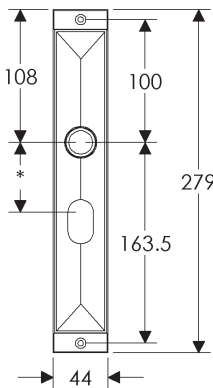

SL10015

64mm x 114mm MACK ESCUTCHEON

SL21005

64mm x 254mm MACK ESCUTCHEON

* This center-to-center dimension will need to be verified before set can be ordered.

SL21056

BL21056

EU21056

BK21056

OC21056

44mm x 279mm MACK ESCUTCHEON

SL21041

BL21041

EU21041

BK21041

* This center-to-center dimension will need to be verified before set can be ordered.

OC21041

44mm x 279mm MACK ESCUTCHEON

BL30490

EU30490

BK30490

OC30490

64mm x 114mm HAMMERED ESCUTCHEON

SL30403

64mm x 203mm HAMMERED ESCUTCHEON

SL30406

BL30406

EU30406

BK30406

* This center-to-center dimension will need to be verified before set can be ordered.

OC30406

64mm x 254mm HAMMERED ESCUTCHEON