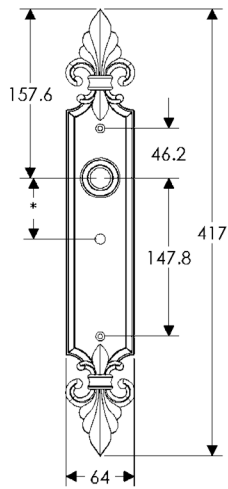

64mm x 114mm CORBEL RECTANGULAR ESCUTCHEON

64mm x 229mm CORBEL RECTANGULAR ESCUTCHEON

* This center-to-center dimension will need to be verified before set can be ordered.

51mm x 279mm CORBEL RECTANGULAR ESCUTCHEON

SL30765

BL30765

EU30765

BK30765

* This center-to-center dimension will need to be verified before set can be ordered.

OC30765

64mm x 83mm BORDEAUX ESCUTCHEON LOCK TRIM

64mm ROUND BORDEAUX ESCUTCHEON

SL30802

83mm ROUND BORDEAUX ESCUTCHEON

SL30803

64mm x 140mm OVAL BORDEAUX ESCUTCHEON

SL30806

64mm x 114mm BORDEAUX ESCUTCHEON LOCK TRIM

64mm x 152mm BORDEAUX ESCUTCHEON

64mm x 417mm BORDEAUX ESCUTCHEON

SL30810

BL30810

EU30810

BK30810

* This center-to-center dimension will need to be verified before set can be ordered.

OC30810

51mm x 431mm BORDEAUX ESCUTCHEON

SL30865