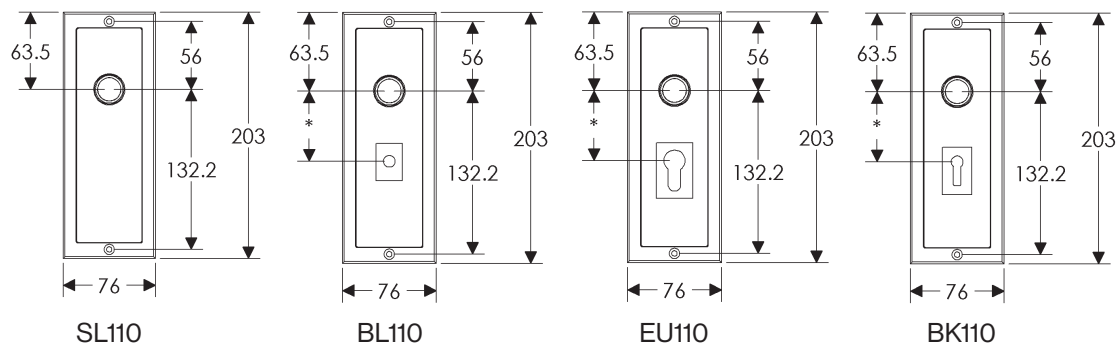

76mm x 203mm DESIGNER ESCUTCHEON

EU110

BK110