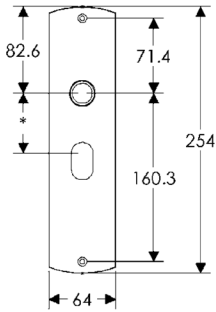

BK30506

* This center-to-center dimension will need to be verified before set can be ordered.

OC30506

64mm x 254mm CONVEX ESCUTCHEON

SL30508

BL30508

EU30508

BK30508

* This center-to-center dimension will need to be verified before set can be ordered.

OC30508

44mm x 279mm CONVEX ESCUTCHEON

SL30565

BL30565

EU30565

BK30565

* This center-to-center dimension will need to be verified before set can be ordered.

OC30565

64mm x 114mm CORBEL ARCHED ESCUTCHEON LOCK TRIM

64mm x 114mm CORBEL ARCHED ESCUTCHEON

64mm x 229mm CORBEL ARCHED ESCUTCHEON

* This center-to-center dimension will need to be verified before set can be ordered.