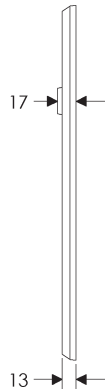

BL408

EU408

BK408

* This center-to-center dimension will need to be verified before set can be ordered.

OC408

76mm x 254mm RECTANGULAR ESCUTCHEON

* This center-to-center dimension will need to be verified before set can be ordered.

44mm x 279mm RECTANGULAR ESCUTCHEON

* This center-to-center dimension will need to be verified before set can be ordered.

64mm x 279mm RECTANGULAR ESCUTCHEON

SL451

BL451

EU451

BK451

* This center-to-center dimension will need to be verified before set can be ordered.

OC451

64mm x 330mm RECTANGULAR ESCUTCHEON

SL436

BL436

EU436

BK436

* This center-to-center dimension will need to be verified before set can be ordered.

OC436

89mm x 330mm RECTANGULAR ESCUTCHEON

* This center-to-center dimension will need to be verified before set can be ordered.

64mm x 114mm STEPPED ESCUTCHEON

64mm x 203mm STEPPED ESCUTCHEON

* This center-to-center dimension will need to be verified before set can be ordered.