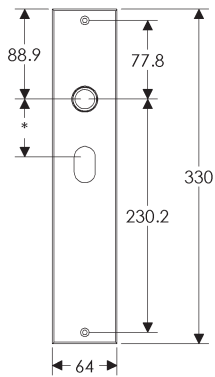

SL410

BL410

EU410

BK410

* This center-to-center dimension will need to be verified before set can be ordered.

OC410

64mm x 254mm RECTANGULAR ESCUTCHEON

SL408

BL408

EU408

BK408

* This center-to-center dimension will need to be verified before set can be ordered.

OC408

76mm x 254mm RECTANGULAR ESCUTCHEON

* This center-to-center dimension will need to be verified before set can be ordered.

44mm x 279mm METRO ESCUTCHEON

SL241

BL241

EU241

BK241

* This center-to-center dimension will need to be verified before set can be ordered.

OC241

64mm x 330mm METRO ESCUTCHEON

SL256

BL256

EU256

BK256

* This center-to-center dimension will need to be verified before set can be ordered.

OC256

89mm x 330mm METRO ESCUTCHEON

* This center-to-center dimension will need to be verified before set can be ordered.