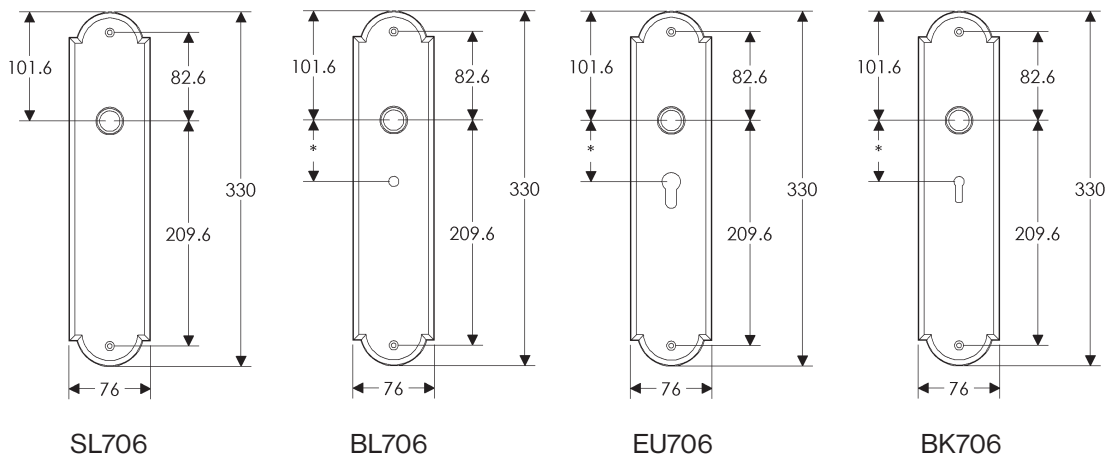

EU704

BK704

* This center-to-center dimension will need to be verified before set can be ordered.

OC704

64mm x 330mm ARCHED ESCUTCHEON

SL736

BL736

EU736

BK736

* This center-to-center dimension will need to be verified before set can be ordered.

OC736

76mm x 330mm ARCHED ESCUTCHEON

* This center-to-center dimension will need to be verified before set can be ordered.

64mm x 114mm CURVED ESCUTCHEON

64mm x 203mm CURVED ESCUTCHEON

* This center-to-center dimension will need to be verified before set can be ordered.

44mm x 279mm CURVED ESCUTCHEON

SL530

BL530

EU530

BK530

* This center-to-center dimension will need to be verified before set can be ordered.

OC530

64mm x 279mm CURVED ESCUTCHEON

SL512

BL512

EU512

BK512

* This center-to-center dimension will need to be verified before set can be ordered.