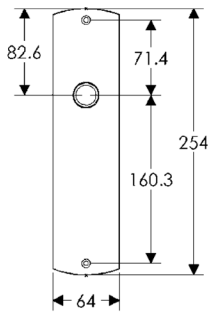

BK30506

* This center-to-center dimension will need to be verified before set can be ordered.

OC30506

64mm x 254mm CONVEX ESCUTCHEON

SL30508

BL30508

EU30508

BK30508

* This center-to-center dimension will need to be verified before set can be ordered.

OC30508

44mm x 279mm CONVEX ESCUTCHEON

SL30565

BL30565

EU30565

BK30565

* This center-to-center dimension will need to be verified before set can be ordered.