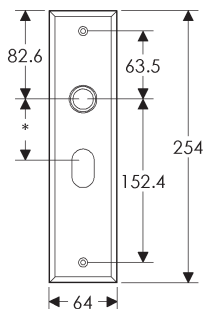

SL410

BL410

EU410

BK410

* This center-to-center dimension will need to be verified before set can be ordered.

OC410

64mm x 254mm RECTANGULAR ESCUTCHEON

SL408

BL408

EU408

BK408

* This center-to-center dimension will need to be verified before set can be ordered.

OC408

76mm x 254mm RECTANGULAR ESCUTCHEON

* This center-to-center dimension will need to be verified before set can be ordered.

44mm x 279mm RECTANGULAR ESCUTCHEON

* This center-to-center dimension will need to be verified before set can be ordered.

64mm x 279mm RECTANGULAR ESCUTCHEON

SL451

BL451

EU451

BK451

* This center-to-center dimension will need to be verified before set can be ordered.

89mm x 330mm RECTANGULAR ESCUTCHEON

* This center-to-center dimension will need to be verified before set can be ordered.

64mm x 114mm STEPPED ESCUTCHEON

64mm x 203mm STEPPED ESCUTCHEON

* This center-to-center dimension will need to be verified before set can be ordered.