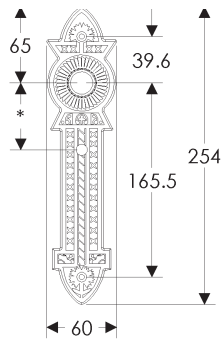

SL410

BL410

EU410

BK410

* This center-to-center dimension will need to be verified before set can be ordered.

OC410

64mm x 254mm RECTANGULAR ESCUTCHEON

SL408

64mm x 381mm FLEUR DE LIS ESCUTCHEON

SL841

BL841

EU841

BK841

* This center-to-center dimension will need to be verified before set can be ordered.

OC841

83mm x 533mm FLEUR DE LIS ESCUTCHEON

* This center-to-center dimension will need to be verified before set can be ordered.

63mm x 130mm BRIGGS ESCUTCHEON

64mm ROUND BRIGGS ESCUTCHEON

60mm x 178mm BRIGGS ESCUTCHEON

* This center-to-center dimension will need to be verified before set can be ordered.

60mm x 254mm BRIGGS ESCUTCHEON

SL10810

BL10810

EU10810

BK10810

* This center-to-center dimension will need to be verified before set can be ordered.

OC10810

76mm x 330mm BRIGGS ESCUTCHEON