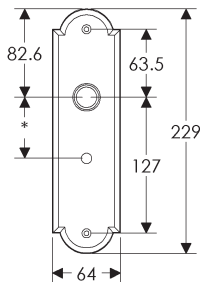

SL256

BL256

EU256

BK256

* This center-to-center dimension will need to be verified before set can be ordered.

OC256

89mm x 330mm METRO ESCUTCHEON

* This center-to-center dimension will need to be verified before set can be ordered.

67mm ROUND ESCUTCHEON LOCK TRIM

64mm ROUND ESCUTCHEON

83mm ROUND ESCUTCHEON

67mm x 133mm OVAL ESCUTCHEON

SL501

64mm x 140mm ARCHED ESCUTCHEON

SL701

64mm x 229mm ARCHED ESCUTCHEON

SL702

BL702

EU702

BK702

* This center-to-center dimension will need to be verified before set can be ordered.

OC702

44mm x 279mm ARCHED ESCUTCHEON

SL746

BL746

EU746

BK746

* This center-to-center dimension will need to be verified before set can be ordered.

OC746

64mm x 279mm ARCHED ESCUTCHEON

SL704

BL704