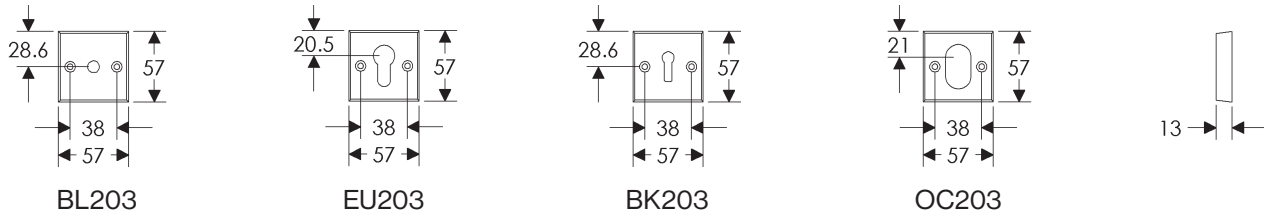

57mm SQUARE METRO ESCUTCHEON LOCK TRIM