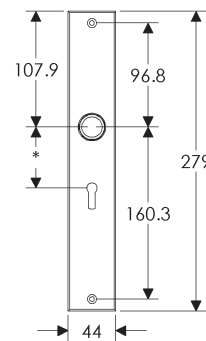

SL410

BL410

EU410

BK410

* This center-to-center dimension will need to be verified before set can be ordered.

OC410

64mm x 254mm RECTANGULAR ESCUTCHEON

SL408

BL408

EU408

BK408

* This center-to-center dimension will need to be verified before set can be ordered.

OC408

76mm x 254mm RECTANGULAR ESCUTCHEON

* This center-to-center dimension will need to be verified before set can be ordered.

44mm x 279mm METRO ESCUTCHEON

SL241

BL241

EU241

BK241

* This center-to-center dimension will need to be verified before set can be ordered.

OC241

64mm x 330mm METRO ESCUTCHEON

SL256

BL256

EU256

BK256

* This center-to-center dimension will need to be verified before set can be ordered.

OC256

89mm x 330mm METRO ESCUTCHEON

* This center-to-center dimension will need to be verified before set can be ordered.