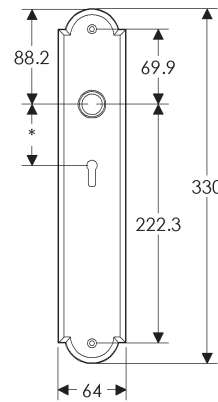

BL746

EU746

BK746

* This center-to-center dimension will need to be verified before set can be ordered.

OC746

64mm x 279mm ARCHED ESCUTCHEON

SL704

BL704

EU704

BK704

* This center-to-center dimension will need to be verified before set can be ordered.

OC704

64mm x 330mm ARCHED ESCUTCHEON

SL736

BL736

EU736

BK736

* This center-to-center dimension will need to be verified before set can be ordered.

OC736

76mm x 330mm ARCHED ESCUTCHEON

* This center-to-center dimension will need to be verified before set can be ordered.

64mm x 114mm CURVED ESCUTCHEON

64mm x 203mm CURVED ESCUTCHEON

* This center-to-center dimension will need to be verified before set can be ordered.

44mm x 279mm CURVED ESCUTCHEON

SL530

BL530

EU530

BK530