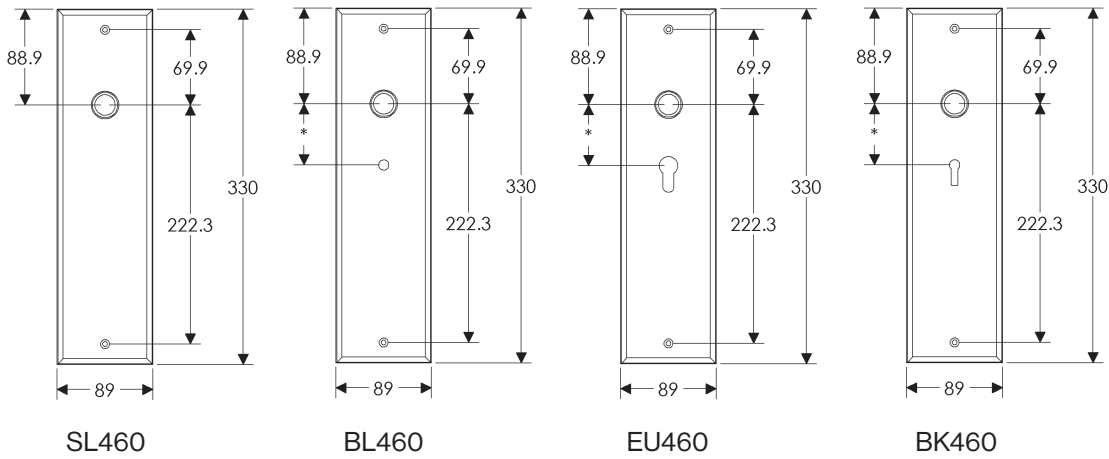

SL410

BL410

EU410

BK410

* This center-to-center dimension will need to be verified before set can be ordered.

OC410

64mm x 254mm RECTANGULAR ESCUTCHEON

SL408

44mm x 279mm RECTANGULAR ESCUTCHEON

* This center-to-center dimension will need to be verified before set can be ordered.

64mm x 279mm RECTANGULAR ESCUTCHEON

SL451

BL451

EU451

BK451

* This center-to-center dimension will need to be verified before set can be ordered.

OC451

64mm x 330mm RECTANGULAR ESCUTCHEON

SL436

BL436

EU436

BK436

* This center-to-center dimension will need to be verified before set can be ordered.

OC436

89mm x 330mm RECTANGULAR ESCUTCHEON

* This center-to-center dimension will need to be verified before set can be ordered.

64mm x 114mm STEPPED ESCUTCHEON

64mm x 203mm STEPPED ESCUTCHEON

* This center-to-center dimension will need to be verified before set can be ordered.