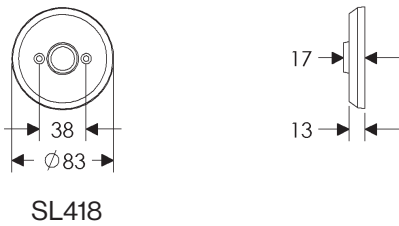

SL410

BL410

EU410

BK410

* This center-to-center dimension will need to be verified before set can be ordered.

OC410

64mm x 254mm RECTANGULAR ESCUTCHEON

SL408

44mm x 279mm METRO ESCUTCHEON

SL241

BL241

EU241

BK241

* This center-to-center dimension will need to be verified before set can be ordered.

OC241

64mm x 330mm METRO ESCUTCHEON

SL256

BL256

EU256

BK256

* This center-to-center dimension will need to be verified before set can be ordered.

OC256

89mm x 330mm METRO ESCUTCHEON

* This center-to-center dimension will need to be verified before set can be ordered.

67mm ROUND ESCUTCHEON LOCK TRIM

64mm ROUND ESCUTCHEON

83mm ROUND ESCUTCHEON

67mm x 133mm OVAL ESCUTCHEON

SL501

64mm x 140mm ARCHED ESCUTCHEON

SL701

64mm x 229mm ARCHED ESCUTCHEON