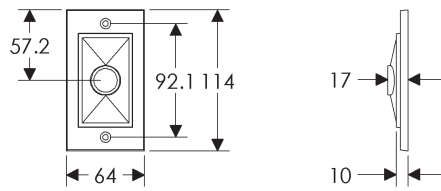

64mm x 114mm MACK ESCUTCHEON

SL21005