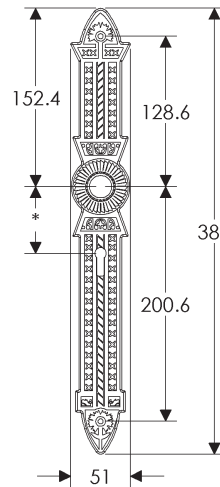

SL410

BL410

EU410

BK410

* This center-to-center dimension will need to be verified before set can be ordered.

OC410

64mm x 254mm RECTANGULAR ESCUTCHEON

SL408

BL408

EU408

BK408

* This center-to-center dimension will need to be verified before set can be ordered.

OC408

76mm x 254mm RECTANGULAR ESCUTCHEON

* This center-to-center dimension will need to be verified before set can be ordered.

60mm x 254mm BRIGGS ESCUTCHEON

SL10810

BL10810

EU10810

BK10810

* This center-to-center dimension will need to be verified before set can be ordered.

OC10810

76mm x 330mm BRIGGS ESCUTCHEON

* This center-to-center dimension will need to be verified before set can be ordered.

51mm x 381mm BRIGGS ESCUTCHEON

SL10871

BL10871

EU10871

BK10871

* This center-to-center dimension will need to be verified before set can be ordered.