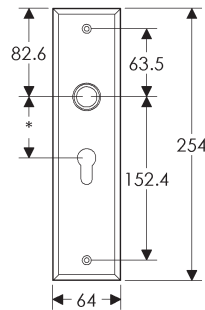

SL410

BL410

EU410

BK410

* This center-to-center dimension will need to be verified before set can be ordered.

OC410

64mm x 254mm RECTANGULAR ESCUTCHEON

SL408

BL408

EU408

BK408

* This center-to-center dimension will need to be verified before set can be ordered.

OC408

76mm x 254mm RECTANGULAR ESCUTCHEON

* This center-to-center dimension will need to be verified before set can be ordered.

44mm x 279mm RECTANGULAR ESCUTCHEON

* This center-to-center dimension will need to be verified before set can be ordered.

64mm x 279mm RECTANGULAR ESCUTCHEON

SL451

BL451

EU451

BK451

* This center-to-center dimension will need to be verified before set can be ordered.

89mm x 330mm RECTANGULAR ESCUTCHEON

* This center-to-center dimension will need to be verified before set can be ordered.

64mm x 114mm STEPPED ESCUTCHEON

64mm x 203mm STEPPED ESCUTCHEON

* This center-to-center dimension will need to be verified before set can be ordered.