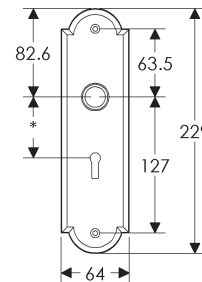

SL256

BL256

EU256

BK256

* This center-to-center dimension will need to be verified before set can be ordered.

OC256

89mm x 330mm METRO ESCUTCHEON

* This center-to-center dimension will need to be verified before set can be ordered.

67mm ROUND ESCUTCHEON LOCK TRIM

64mm ROUND ESCUTCHEON

83mm ROUND ESCUTCHEON

67mm x 133mm OVAL ESCUTCHEON

SL501

64mm x 140mm ARCHED ESCUTCHEON

SL701

64mm x 229mm ARCHED ESCUTCHEON

SL702

BL702

EU702

BK702

* This center-to-center dimension will need to be verified before set can be ordered.

OC702

44mm x 279mm ARCHED ESCUTCHEON

SL746

BL746

EU746

BK746

* This center-to-center dimension will need to be verified before set can be ordered.

OC746

64mm x 279mm ARCHED ESCUTCHEON

SL704

BL704