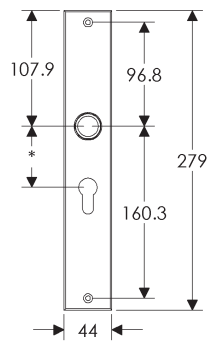

SL410

BL410

EU410

BK410

* This center-to-center dimension will need to be verified before set can be ordered.

OC410

64mm x 254mm RECTANGULAR ESCUTCHEON

SL408

BL408

EU408

BK408

* This center-to-center dimension will need to be verified before set can be ordered.

OC408

76mm x 254mm RECTANGULAR ESCUTCHEON

* This center-to-center dimension will need to be verified before set can be ordered.

SL236

57mm x 254mm METRO ESCUTCHEON

SL206

BL206

EU206

BK206

* This center-to-center dimension will need to be verified before set can be ordered.

OC206

44mm x 279mm METRO ESCUTCHEON

SL241

BL241

EU241

BK241

* This center-to-center dimension will need to be verified before set can be ordered.

OC241

64mm x 330mm METRO ESCUTCHEON