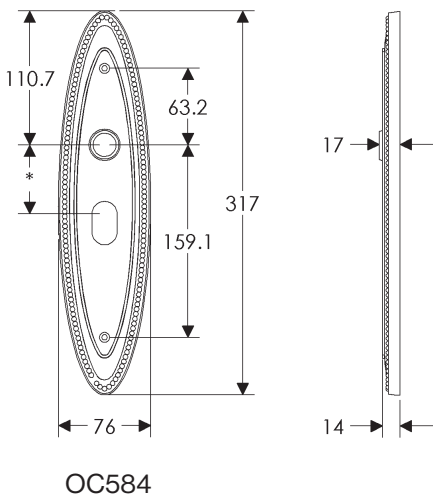

SL410

BL410

EU410

BK410

* This center-to-center dimension will need to be verified before set can be ordered.

OC410

64mm x 254mm RECTANGULAR ESCUTCHEON

SL408

BL408

EU408

BK408

* This center-to-center dimension will need to be verified before set can be ordered.

OC408

76mm x 254mm RECTANGULAR ESCUTCHEON

* This center-to-center dimension will need to be verified before set can be ordered.

BK585

* This center-to-center dimension will need to be verified before set can be ordered.

OC585

76mm x 317mm MADDOX ESCUTCHEON

* This center-to-center dimension will need to be verified before set can be ordered.

44mm x 279mm MADDOX ESCUTCHEON

SL591

BL591

EU591

BK591

* This center-to-center dimension will need to be verified before set can be ordered.

OC591

89mm ROUND DESIGNER ESCUTCHEON