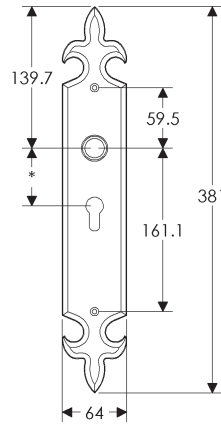

64mm x 381mm FLEUR DE LIS ESCUTCHEON

EU841

* This center-to-center dimension will need to be verified before set can be ordered.