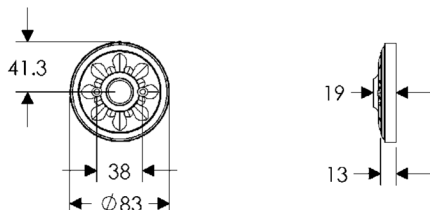

64mm x 114mm CORBEL RECTANGULAR ESCUTCHEON

64mm x 229mm CORBEL RECTANGULAR ESCUTCHEON

* This center-to-center dimension will need to be verified before set can be ordered.

51mm x 279mm CORBEL RECTANGULAR ESCUTCHEON

SL30765

BL30765

EU30765

BK30765

* This center-to-center dimension will need to be verified before set can be ordered.

OC30765

64mm x 83mm BORDEAUX ESCUTCHEON LOCK TRIM

64mm ROUND BORDEAUX ESCUTCHEON

SL30802

83mm ROUND BORDEAUX ESCUTCHEON

SL30803

64mm x 140mm OVAL BORDEAUX ESCUTCHEON

SL30806

64mm x 114mm BORDEAUX ESCUTCHEON LOCK TRIM

64mm x 152mm BORDEAUX ESCUTCHEON

64mm x 417mm BORDEAUX ESCUTCHEON