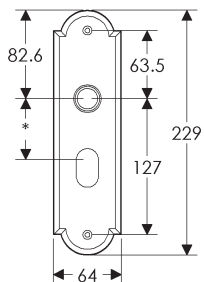

SL410

BL410

EU410

BK410

* This center-to-center dimension will need to be verified before set can be ordered.

OC410

64mm x 254mm RECTANGULAR ESCUTCHEON

SL408

SL702

BL702

EU702

BK702

* This center-to-center dimension will need to be verified before set can be ordered.

OC702

44mm x 279mm ARCHED ESCUTCHEON

SL746

BL746

EU746

BK746

* This center-to-center dimension will need to be verified before set can be ordered.

OC746

64mm x 279mm ARCHED ESCUTCHEON

SL704

BL704

EU704

BK704

* This center-to-center dimension will need to be verified before set can be ordered.

OC704

64mm x 330mm ARCHED ESCUTCHEON

SL736

BL736

EU736