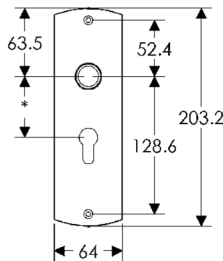

BL30465

EU30465

BK30465

* This center-to-center dimension will need to be verified before set can be ordered.

OC30465

64mm x 83mm CONVEX ESCUTCHEON LOCK TRIM

BL30590

EU30590

BK30590

OC30590

64mm x 114mm CONVEX ESCUTCHEON

SL30503

64mm x 203mm CONVEX ESCUTCHEON

SL30506

BL30506

EU30506

BK30506

* This center-to-center dimension will need to be verified before set can be ordered.

OC30506

64mm x 254mm CONVEX ESCUTCHEON

SL30508

BL30508

EU30508

BK30508