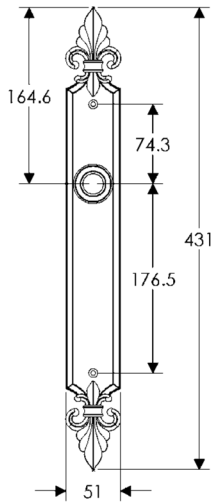

64mm x 114mm CORBEL RECTANGULAR ESCUTCHEON

64mm x 229mm CORBEL RECTANGULAR ESCUTCHEON

* This center-to-center dimension will need to be verified before set can be ordered.

51mm x 279mm CORBEL RECTANGULAR ESCUTCHEON

SL30802

83mm ROUND BORDEAUX ESCUTCHEON

SL30803

64mm x 140mm OVAL BORDEAUX ESCUTCHEON

SL30806

64mm x 114mm BORDEAUX ESCUTCHEON LOCK TRIM

64mm x 152mm BORDEAUX ESCUTCHEON

64mm x 417mm BORDEAUX ESCUTCHEON

SL30810

BL30810

EU30810

BK30810

* This center-to-center dimension will need to be verified before set can be ordered.

OC30810

51mm x 431mm BORDEAUX ESCUTCHEON

SL30865

BL30865

EU30865

BK30865

* This center-to-center dimension will need to be verified before set can be ordered.

OC30865