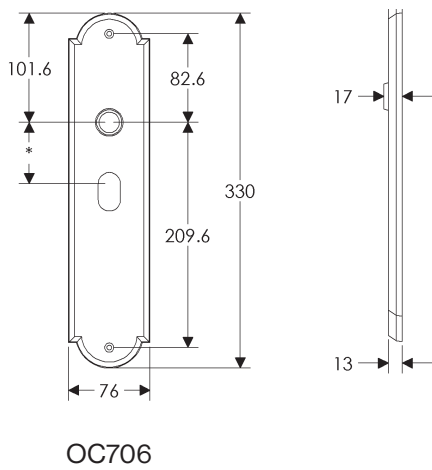

SL410

BL410

EU410

BK410

* This center-to-center dimension will need to be verified before set can be ordered.

OC410

64mm x 254mm RECTANGULAR ESCUTCHEON

SL408

EU704

BK704

* This center-to-center dimension will need to be verified before set can be ordered.

OC704

64mm x 330mm ARCHED ESCUTCHEON

SL736

BL736

EU736

BK736

* This center-to-center dimension will need to be verified before set can be ordered.

OC736

76mm x 330mm ARCHED ESCUTCHEON

* This center-to-center dimension will need to be verified before set can be ordered.

64mm x 114mm CURVED ESCUTCHEON

64mm x 203mm CURVED ESCUTCHEON

* This center-to-center dimension will need to be verified before set can be ordered.

44mm x 279mm CURVED ESCUTCHEON

SL530

BL530

EU530

BK530