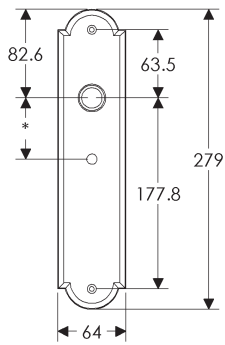

SL410

BL410

EU410

BK410

* This center-to-center dimension will need to be verified before set can be ordered.

OC410

64mm x 254mm RECTANGULAR ESCUTCHEON

SL408

BL746

EU746

BK746

* This center-to-center dimension will need to be verified before set can be ordered.

OC746

64mm x 279mm ARCHED ESCUTCHEON

SL704

BL704

EU704

BK704

* This center-to-center dimension will need to be verified before set can be ordered.

OC704

64mm x 330mm ARCHED ESCUTCHEON

SL736

BL736

EU736

BK736

* This center-to-center dimension will need to be verified before set can be ordered.

OC736

76mm x 330mm ARCHED ESCUTCHEON

* This center-to-center dimension will need to be verified before set can be ordered.