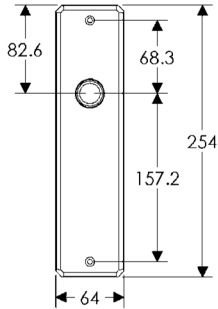

64mm x 203mm HAMMERED ESCUTCHEON

SL30406

BL30406

EU30406

BK30406

* This center-to-center dimension will need to be verified before set can be ordered.

OC30406

64mm x 254mm HAMMERED ESCUTCHEON

SL30410

BL30410

EU30410

BK30410

* This center-to-center dimension will need to be verified before set can be ordered.

OC30410

44mm x 279mm HAMMERED ESCUTCHEON

SL30465

BL30465

EU30465

BK30465

* This center-to-center dimension will need to be verified before set can be ordered.

OC30465

64mm x 83mm CONVEX ESCUTCHEON LOCK TRIM

BL30590

EU30590