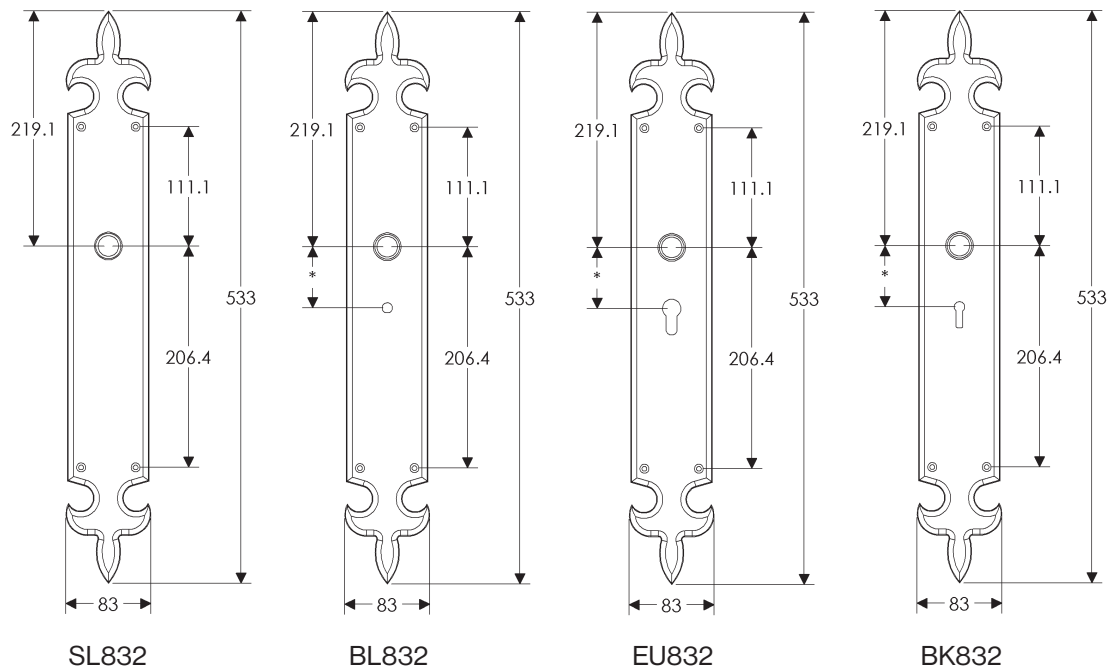

SL410

BL410

EU410

BK410

* This center-to-center dimension will need to be verified before set can be ordered.

OC410

64mm x 254mm RECTANGULAR ESCUTCHEON

SL408

BL408

EU408

BK408

* This center-to-center dimension will need to be verified before set can be ordered.

OC408

76mm x 254mm RECTANGULAR ESCUTCHEON

* This center-to-center dimension will need to be verified before set can be ordered.

64mm x 381mm FLEUR DE LIS ESCUTCHEON

SL841

BL841

EU841

BK841

* This center-to-center dimension will need to be verified before set can be ordered.

OC841

83mm x 533mm FLEUR DE LIS ESCUTCHEON

* This center-to-center dimension will need to be verified before set can be ordered.

63mm x 130mm BRIGGS ESCUTCHEON

64mm ROUND BRIGGS ESCUTCHEON

60mm x 178mm BRIGGS ESCUTCHEON

* This center-to-center dimension will need to be verified before set can be ordered.