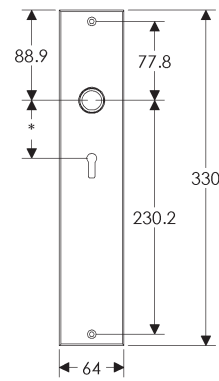

SL410

BL410

EU410

BK410

* This center-to-center dimension will need to be verified before set can be ordered.

OC410

64mm x 254mm RECTANGULAR ESCUTCHEON

SL408

BL408

EU408

BK408

* This center-to-center dimension will need to be verified before set can be ordered.

OC408

76mm x 254mm RECTANGULAR ESCUTCHEON

* This center-to-center dimension will need to be verified before set can be ordered.

44mm x 279mm METRO ESCUTCHEON

SL241

BL241

EU241

BK241

* This center-to-center dimension will need to be verified before set can be ordered.

OC241

64mm x 330mm METRO ESCUTCHEON

SL256

BL256

EU256

BK256

* This center-to-center dimension will need to be verified before set can be ordered.

OC256

89mm x 330mm METRO ESCUTCHEON

* This center-to-center dimension will need to be verified before set can be ordered.