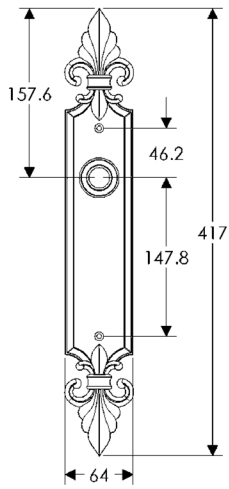

64mm x 114mm CORBEL RECTANGULAR ESCUTCHEON

64mm x 229mm CORBEL RECTANGULAR ESCUTCHEON

* This center-to-center dimension will need to be verified before set can be ordered.

51mm x 279mm CORBEL RECTANGULAR ESCUTCHEON

SL30765

BL30765

EU30765

BK30765

* This center-to-center dimension will need to be verified before set can be ordered.

OC30765

64mm x 83mm BORDEAUX ESCUTCHEON LOCK TRIM

64mm ROUND BORDEAUX ESCUTCHEON

SL30802

83mm ROUND BORDEAUX ESCUTCHEON

SL30803

64mm x 140mm OVAL BORDEAUX ESCUTCHEON

SL30806

64mm x 114mm BORDEAUX ESCUTCHEON LOCK TRIM

64mm x 152mm BORDEAUX ESCUTCHEON

64mm x 417mm BORDEAUX ESCUTCHEON

SL30810

BL30810

EU30810

BK30810

* This center-to-center dimension will need to be verified before set can be ordered.

OC30810

51mm x 431mm BORDEAUX ESCUTCHEON

SL30865