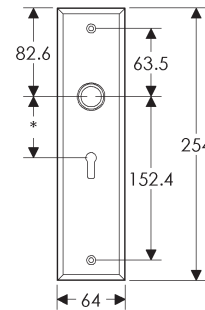

SL410

BL410

EU410

BK410

* This center-to-center dimension will need to be verified before set can be ordered.

OC410

64mm x 254mm RECTANGULAR ESCUTCHEON

SL408

BL408

EU408

BK408

* This center-to-center dimension will need to be verified before set can be ordered.

OC408

76mm x 254mm RECTANGULAR ESCUTCHEON

* This center-to-center dimension will need to be verified before set can be ordered.

44mm x 279mm RECTANGULAR ESCUTCHEON

* This center-to-center dimension will need to be verified before set can be ordered.

64mm x 279mm RECTANGULAR ESCUTCHEON

SL451

BL451

EU451

BK451

* This center-to-center dimension will need to be verified before set can be ordered.

89mm x 330mm RECTANGULAR ESCUTCHEON

* This center-to-center dimension will need to be verified before set can be ordered.

64mm x 114mm STEPPED ESCUTCHEON

64mm x 203mm STEPPED ESCUTCHEON

* This center-to-center dimension will need to be verified before set can be ordered.