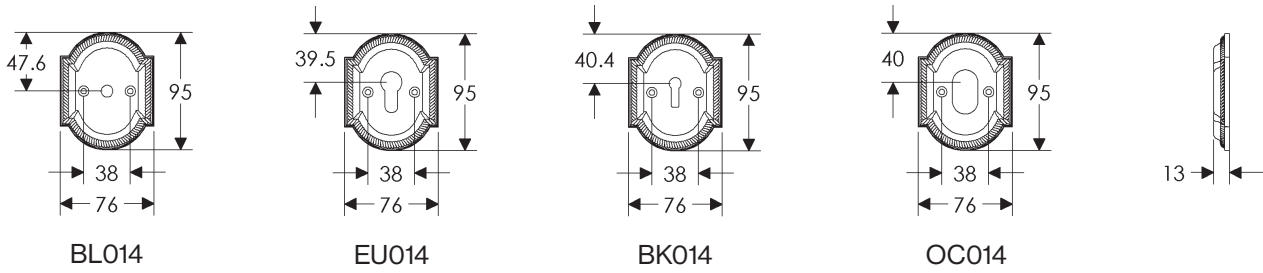

SL410

BL410

EU410

BK410

* This center-to-center dimension will need to be verified before set can be ordered.

OC410

64mm x 254mm RECTANGULAR ESCUTCHEON

SL408

BL408

EU408

BK408

* This center-to-center dimension will need to be verified before set can be ordered.

OC408

76mm x 254mm RECTANGULAR ESCUTCHEON

* This center-to-center dimension will need to be verified before set can be ordered.

OC110

76mm x 254mm DESIGNER ESCUTCHEON

* This center-to-center dimension will need to be verified before set can be ordered.

SL115

BL115

EU115

BK115

OC115

76mm x 95mm ELLIS ESCUTCHEON

76mm x 127mm ELLIS ESCUTCHEON

44mm x 279mm ELLIS ESCUTCHEON

SL041

BL041

EU041

BK041

* This center-to-center dimension will need to be verified before set can be ordered.