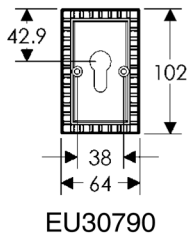

OC30565

64mm x 114mm CORBEL ARCHED ESCUTCHEON LOCK TRIM

64mm x 114mm CORBEL ARCHED ESCUTCHEON

64mm x 229mm CORBEL ARCHED ESCUTCHEON

* This center-to-center dimension will need to be verified before set can be ordered.

51mm x 279mm CORBEL ARCHED ESCUTCHEON

SL30665

BL30665

EU30665

BK30665

* This center-to-center dimension will need to be verified before set can be ordered.

OC30665

64mm x 102mm CORBEL RECTANGULAR ESCUTCHEON LOCK TRIM

64mm x 114mm CORBEL RECTANGULAR ESCUTCHEON

64mm x 229mm CORBEL RECTANGULAR ESCUTCHEON

* This center-to-center dimension will need to be verified before set can be ordered.

51mm x 279mm CORBEL RECTANGULAR ESCUTCHEON