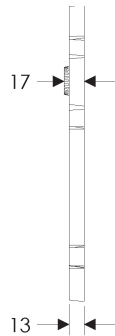

BL408

EU408

BK408

* This center-to-center dimension will need to be verified before set can be ordered.

OC408

76mm x 254mm RECTANGULAR ESCUTCHEON

* This center-to-center dimension will need to be verified before set can be ordered.

* This center-to-center dimension will need to be verified before set can be ordered.

63mm x 130mm BRIGGS ESCUTCHEON

64mm ROUND BRIGGS ESCUTCHEON

60mm x 178mm BRIGGS ESCUTCHEON

* This center-to-center dimension will need to be verified before set can be ordered.

60mm x 254mm BRIGGS ESCUTCHEON

SL10810

BL10810

EU10810

BK10810

* This center-to-center dimension will need to be verified before set can be ordered.

OC10810

76mm x 330mm BRIGGS ESCUTCHEON

* This center-to-center dimension will need to be verified before set can be ordered.

51mm x 381mm BRIGGS ESCUTCHEON

SL10871

BL10871

EU10871

BK10871

* This center-to-center dimension will need to be verified before set can be ordered.