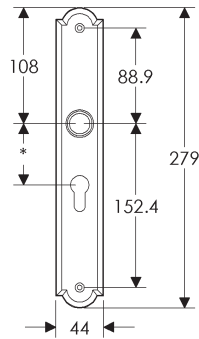

SL410

BL410

EU410

BK410

* This center-to-center dimension will need to be verified before set can be ordered.

OC410

64mm x 254mm RECTANGULAR ESCUTCHEON

SL408

BL408

EU408

BK408

* This center-to-center dimension will need to be verified before set can be ordered.

OC408

76mm x 254mm RECTANGULAR ESCUTCHEON

* This center-to-center dimension will need to be verified before set can be ordered.

SL702

BL702

EU702

BK702

* This center-to-center dimension will need to be verified before set can be ordered.

OC702

44mm x 279mm ARCHED ESCUTCHEON

SL746

BL746

EU746

BK746

* This center-to-center dimension will need to be verified before set can be ordered.

OC746

64mm x 279mm ARCHED ESCUTCHEON

SL704

BL704