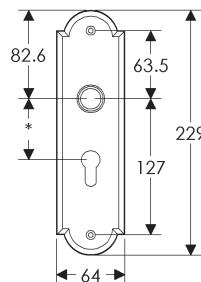

SL256

BL256

EU256

BK256

* This center-to-center dimension will need to be verified before set can be ordered.

OC256

89mm x 330mm METRO ESCUTCHEON

* This center-to-center dimension will need to be verified before set can be ordered.

67mm ROUND ESCUTCHEON LOCK TRIM

64mm ROUND ESCUTCHEON

83mm ROUND ESCUTCHEON

67mm x 133mm OVAL ESCUTCHEON

SL501

64mm x 140mm ARCHED ESCUTCHEON

SL701

64mm x 229mm ARCHED ESCUTCHEON

SL702

BL702

EU702

BK702

* This center-to-center dimension will need to be verified before set can be ordered.

OC702

44mm x 279mm ARCHED ESCUTCHEON

SL746

BL746

EU746

BK746

* This center-to-center dimension will need to be verified before set can be ordered.

OC746

64mm x 279mm ARCHED ESCUTCHEON

SL704

BL704