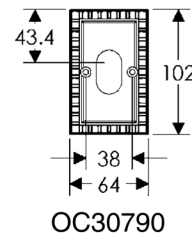

* This center-to-center dimension will need to be verified before set can be ordered.

OC30508

44mm x 279mm CONVEX ESCUTCHEON

SL30565

BL30565

EU30565

BK30565

* This center-to-center dimension will need to be verified before set can be ordered.

OC30565

64mm x 114mm CORBEL ARCHED ESCUTCHEON LOCK TRIM

64mm x 114mm CORBEL ARCHED ESCUTCHEON

64mm x 229mm CORBEL ARCHED ESCUTCHEON

* This center-to-center dimension will need to be verified before set can be ordered.

51mm x 279mm CORBEL ARCHED ESCUTCHEON

SL30665

BL30665

EU30665

BK30665

* This center-to-center dimension will need to be verified before set can be ordered.

OC30665

64mm x 102mm CORBEL RECTANGULAR ESCUTCHEON LOCK TRIM

64mm x 114mm CORBEL RECTANGULAR ESCUTCHEON

64mm x 229mm CORBEL RECTANGULAR ESCUTCHEON

* This center-to-center dimension will need to be verified before set can be ordered.

51mm x 279mm CORBEL RECTANGULAR ESCUTCHEON