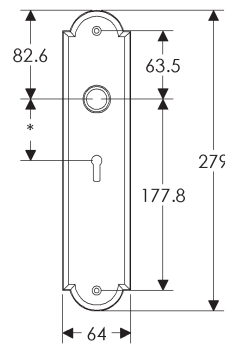

SL410

BL410

EU410

BK410

* This center-to-center dimension will need to be verified before set can be ordered.

OC410

64mm x 254mm RECTANGULAR ESCUTCHEON

SL408

BL746

EU746

BK746

* This center-to-center dimension will need to be verified before set can be ordered.

OC746

64mm x 279mm ARCHED ESCUTCHEON

SL704

BL704

EU704

BK704

* This center-to-center dimension will need to be verified before set can be ordered.

OC704

64mm x 330mm ARCHED ESCUTCHEON

SL736

BL736

EU736

BK736

* This center-to-center dimension will need to be verified before set can be ordered.

OC736

76mm x 330mm ARCHED ESCUTCHEON

* This center-to-center dimension will need to be verified before set can be ordered.