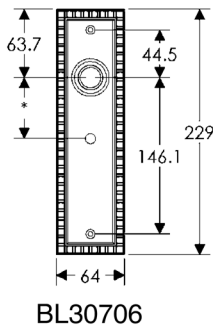

OC30565

64mm x 114mm CORBEL ARCHED ESCUTCHEON LOCK TRIM

64mm x 114mm CORBEL ARCHED ESCUTCHEON

64mm x 229mm CORBEL ARCHED ESCUTCHEON

* This center-to-center dimension will need to be verified before set can be ordered.

51mm x 279mm CORBEL ARCHED ESCUTCHEON

SL30665

BL30665

EU30665

BK30665

* This center-to-center dimension will need to be verified before set can be ordered.

OC30665

64mm x 102mm CORBEL RECTANGULAR ESCUTCHEON LOCK TRIM

64mm x 114mm CORBEL RECTANGULAR ESCUTCHEON

64mm x 229mm CORBEL RECTANGULAR ESCUTCHEON

* This center-to-center dimension will need to be verified before set can be ordered.

51mm x 279mm CORBEL RECTANGULAR ESCUTCHEON