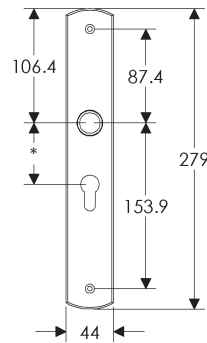

EU704

BK704

* This center-to-center dimension will need to be verified before set can be ordered.

OC704

64mm x 330mm ARCHED ESCUTCHEON

SL736

BL736

EU736

BK736

* This center-to-center dimension will need to be verified before set can be ordered.

OC736

76mm x 330mm ARCHED ESCUTCHEON

* This center-to-center dimension will need to be verified before set can be ordered.

64mm x 114mm CURVED ESCUTCHEON

64mm x 203mm CURVED ESCUTCHEON

* This center-to-center dimension will need to be verified before set can be ordered.

44mm x 279mm CURVED ESCUTCHEON

SL530

BL530

EU530

BK530

* This center-to-center dimension will need to be verified before set can be ordered.

OC530

64mm x 279mm CURVED ESCUTCHEON

SL512

BL512

EU512

BK512

* This center-to-center dimension will need to be verified before set can be ordered.