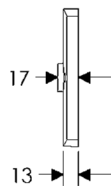

BL30465

EU30465

BK30465

* This center-to-center dimension will need to be verified before set can be ordered.

OC30465

64mm x 83mm CONVEX ESCUTCHEON LOCK TRIM

BL30590

EU30590

BK30590

OC30590

64mm x 114mm CONVEX ESCUTCHEON

SL30503

64mm x 203mm CONVEX ESCUTCHEON

SL30506

BL30506

EU30506

BK30506

* This center-to-center dimension will need to be verified before set can be ordered.

OC30506

64mm x 254mm CONVEX ESCUTCHEON

SL30508

BL30508

EU30508

BK30508