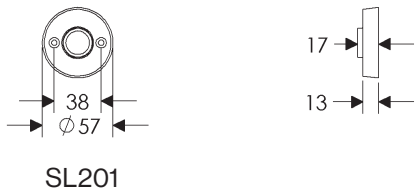

57mm ROUND METRO ESCUTCHEON LOCK TRIM

57mm SQUARE METRO ESCUTCHEON LOCK TRIM

51mm ROUND METRO ESCUTCHEON

57mm ROUND METRO ESCUTCHEON

57mm SQUARE METRO ESCUTCHEON

57mm x 83mm METRO ESCUTCHEON

SL205

64mm x 114mm METRO ESCUTCHEON

SL236

57mm x 254mm METRO ESCUTCHEON

SL206

BL206

EU206

BK206

* This center-to-center dimension will need to be verified before set can be ordered.

OC206