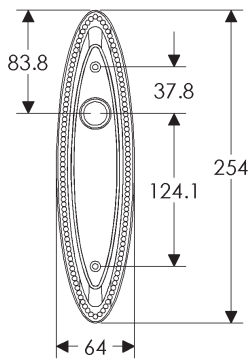

SL410

BL410

EU410

BK410

* This center-to-center dimension will need to be verified before set can be ordered.

OC410

64mm x 254mm RECTANGULAR ESCUTCHEON

SL408

* This center-to-center dimension will need to be verified before set can be ordered.

51mm x 381mm BRIGGS ESCUTCHEON

SL10871

BL10871

EU10871

BK10871

* This center-to-center dimension will need to be verified before set can be ordered.

OC10871

60mm x 84mm MADDOX ESCUTCHEON LOCK TRIM

79mm ROUND MADDOX ESCUTCHEON

60mm x 191mm MADDOX ESCUTCHEON

64mm x 254mm MADDOX ESCUTCHEON

SL585

BL585

EU585

BK585

* This center-to-center dimension will need to be verified before set can be ordered.

OC585

76mm x 317mm MADDOX ESCUTCHEON

* This center-to-center dimension will need to be verified before set can be ordered.