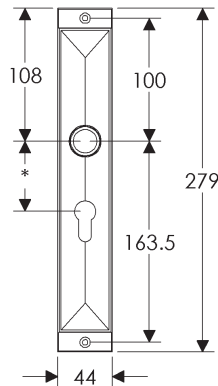

SL10015

64mm x 114mm MACK ESCUTCHEON

SL21005

64mm x 254mm MACK ESCUTCHEON

* This center-to-center dimension will need to be verified before set can be ordered.

SL21056

BL21056

EU21056

BK21056

OC21056

44mm x 279mm MACK ESCUTCHEON

SL21041

BL21041

EU21041

BK21041

* This center-to-center dimension will need to be verified before set can be ordered.

OC21041

44mm x 279mm MACK ESCUTCHEON

BL30490

EU30490

BK30490

OC30490

64mm x 114mm HAMMERED ESCUTCHEON

SL30403

64mm x 203mm HAMMERED ESCUTCHEON

SL30406

BL30406

EU30406

BK30406

* This center-to-center dimension will need to be verified before set can be ordered.

OC30406

64mm x 254mm HAMMERED ESCUTCHEON