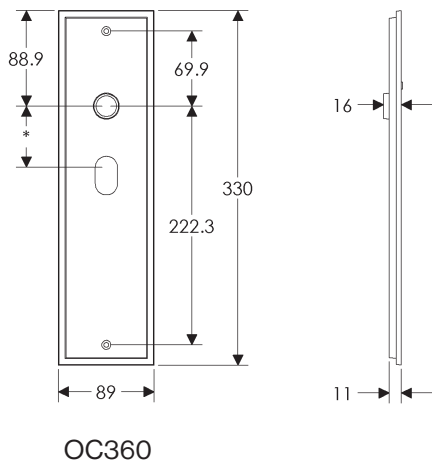

SL410

BL410

EU410

BK410

* This center-to-center dimension will need to be verified before set can be ordered.

OC410

64mm x 254mm RECTANGULAR ESCUTCHEON

SL408

89mm x 330mm RECTANGULAR ESCUTCHEON

* This center-to-center dimension will need to be verified before set can be ordered.

64mm x 114mm STEPPED ESCUTCHEON

64mm x 203mm STEPPED ESCUTCHEON

* This center-to-center dimension will need to be verified before set can be ordered.

45mm x 279mm STEPPED ESCUTCHEON

SL330

BL330

EU330

BK330

* This center-to-center dimension will need to be verified before set can be ordered.

OC330

64mm x 279mm STEPPED ESCUTCHEON

BL356

EU356

BK356

* This center-to-center dimension will need to be verified before set can be ordered.

OC356

89mm x 330mm STEPPED ESCUTCHEON

* This center-to-center dimension will need to be verified before set can be ordered.