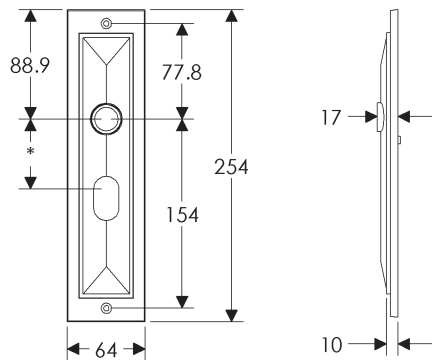

SL10015

64mm x 114mm MACK ESCUTCHEON

SL21005

64mm x 254mm MACK ESCUTCHEON

* This center-to-center dimension will need to be verified before set can be ordered.

SL21056

BL21056

EU21056

BK21056

OC21056

44mm x 279mm MACK ESCUTCHEON

SL21041

BL21041

EU21041

BK21041

* This center-to-center dimension will need to be verified before set can be ordered.