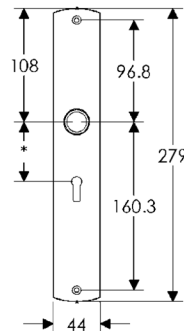

BK30506

* This center-to-center dimension will need to be verified before set can be ordered.

OC30506

64mm x 254mm CONVEX ESCUTCHEON

SL30508

BL30508

EU30508

BK30508

* This center-to-center dimension will need to be verified before set can be ordered.

OC30508

44mm x 279mm CONVEX ESCUTCHEON

SL30565

BL30565

EU30565

BK30565

* This center-to-center dimension will need to be verified before set can be ordered.

OC30565

64mm x 114mm CORBEL ARCHED ESCUTCHEON LOCK TRIM

64mm x 114mm CORBEL ARCHED ESCUTCHEON

64mm x 229mm CORBEL ARCHED ESCUTCHEON

* This center-to-center dimension will need to be verified before set can be ordered.