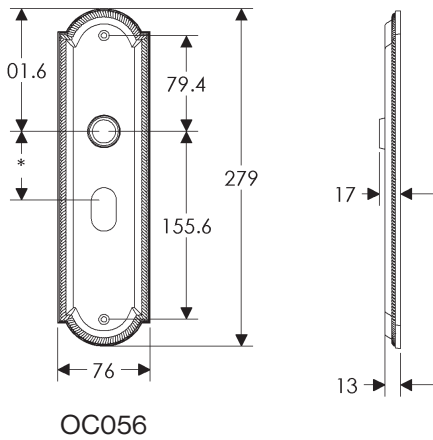

SL410

BL410

EU410

BK410

* This center-to-center dimension will need to be verified before set can be ordered.

OC410

64mm x 254mm RECTANGULAR ESCUTCHEON

SL408

BL408

EU408

BK408

* This center-to-center dimension will need to be verified before set can be ordered.

OC408

76mm x 254mm RECTANGULAR ESCUTCHEON

* This center-to-center dimension will need to be verified before set can be ordered.

76mm x 95mm ELLIS ESCUTCHEON

76mm x 127mm ELLIS ESCUTCHEON

44mm x 279mm ELLIS ESCUTCHEON

SL041

BL041

EU041

BK041

* This center-to-center dimension will need to be verified before set can be ordered.

OC041

76mm x 279mm ELLIS ESCUTCHEON

* This center-to-center dimension will need to be verified before set can be ordered.

76mm x 330mm ELLIS ESCUTCHEON

* This center-to-center dimension will need to be verified before set can be ordered.