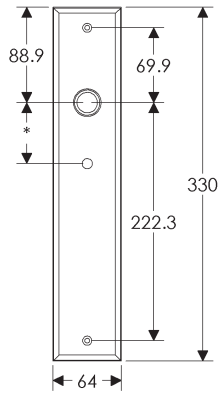

64mm x 330mm RECTANGULAR ESCUTCHEON

BL436

* This center-to-center dimension will need to be verified before set can be ordered.