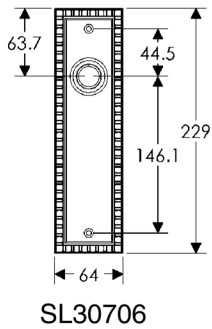

* This center-to-center dimension will need to be verified before set can be ordered.

OC30508

44mm x 279mm CONVEX ESCUTCHEON

SL30565

BL30565

EU30565

BK30565

* This center-to-center dimension will need to be verified before set can be ordered.

OC30565

64mm x 114mm CORBEL ARCHED ESCUTCHEON LOCK TRIM

64mm x 114mm CORBEL ARCHED ESCUTCHEON

64mm x 229mm CORBEL ARCHED ESCUTCHEON

* This center-to-center dimension will need to be verified before set can be ordered.

51mm x 279mm CORBEL ARCHED ESCUTCHEON

SL30665

BL30665

EU30665

BK30665

* This center-to-center dimension will need to be verified before set can be ordered.

OC30665

64mm x 102mm CORBEL RECTANGULAR ESCUTCHEON LOCK TRIM

64mm x 114mm CORBEL RECTANGULAR ESCUTCHEON

64mm x 229mm CORBEL RECTANGULAR ESCUTCHEON

* This center-to-center dimension will need to be verified before set can be ordered.

51mm x 279mm CORBEL RECTANGULAR ESCUTCHEON