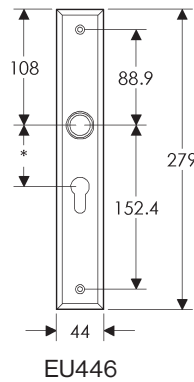

SL410

BL410

EU410

BK410

* This center-to-center dimension will need to be verified before set can be ordered.

OC410

64mm x 254mm RECTANGULAR ESCUTCHEON

SL408

BL408

EU408

BK408

* This center-to-center dimension will need to be verified before set can be ordered.

OC408

76mm x 254mm RECTANGULAR ESCUTCHEON

* This center-to-center dimension will need to be verified before set can be ordered.

44mm x 279mm RECTANGULAR ESCUTCHEON

* This center-to-center dimension will need to be verified before set can be ordered.

64mm x 279mm RECTANGULAR ESCUTCHEON

SL451

BL451

EU451

BK451

* This center-to-center dimension will need to be verified before set can be ordered.

89mm x 330mm RECTANGULAR ESCUTCHEON

* This center-to-center dimension will need to be verified before set can be ordered.

64mm x 114mm STEPPED ESCUTCHEON

64mm x 203mm STEPPED ESCUTCHEON

* This center-to-center dimension will need to be verified before set can be ordered.