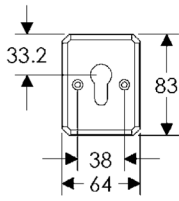

44mm x 279mm MACK ESCUTCHEON

EU30490

64mm x 114mm HAMMERED ESCUTCHEON

64mm x 203mm HAMMERED ESCUTCHEON

* This center-to-center dimension will need to be verified before set can be ordered.