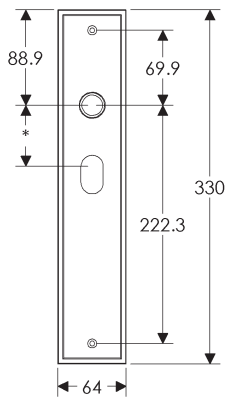

SL410

BL410

EU410

BK410

* This center-to-center dimension will need to be verified before set can be ordered.

OC410

64mm x 254mm RECTANGULAR ESCUTCHEON

SL408

BL408

EU408

BK408

* This center-to-center dimension will need to be verified before set can be ordered.

OC408

76mm x 254mm RECTANGULAR ESCUTCHEON

* This center-to-center dimension will need to be verified before set can be ordered.

89mm x 330mm RECTANGULAR ESCUTCHEON

* This center-to-center dimension will need to be verified before set can be ordered.

64mm x 114mm STEPPED ESCUTCHEON

64mm x 203mm STEPPED ESCUTCHEON

* This center-to-center dimension will need to be verified before set can be ordered.

BL356

EU356

BK356

* This center-to-center dimension will need to be verified before set can be ordered.

OC356

89mm x 330mm STEPPED ESCUTCHEON

* This center-to-center dimension will need to be verified before set can be ordered.