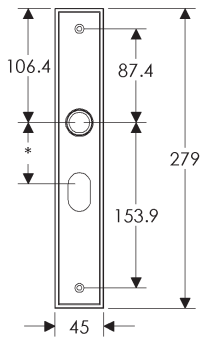

BL408

EU408

BK408

* This center-to-center dimension will need to be verified before set can be ordered.

OC408

76mm x 254mm RECTANGULAR ESCUTCHEON

* This center-to-center dimension will need to be verified before set can be ordered.

44mm x 279mm RECTANGULAR ESCUTCHEON

* This center-to-center dimension will need to be verified before set can be ordered.

64mm x 279mm RECTANGULAR ESCUTCHEON

SL451

BL451

EU451

BK451

* This center-to-center dimension will need to be verified before set can be ordered.

89mm x 330mm RECTANGULAR ESCUTCHEON

* This center-to-center dimension will need to be verified before set can be ordered.

64mm x 114mm STEPPED ESCUTCHEON

64mm x 203mm STEPPED ESCUTCHEON

* This center-to-center dimension will need to be verified before set can be ordered.

45mm x 279mm STEPPED ESCUTCHEON

SL330

BL330

EU330

BK330

* This center-to-center dimension will need to be verified before set can be ordered.

OC330

64mm x 279mm STEPPED ESCUTCHEON