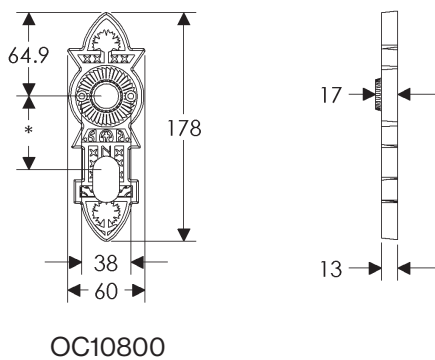

SL410

BL410

EU410

BK410

* This center-to-center dimension will need to be verified before set can be ordered.

OC410

64mm x 254mm RECTANGULAR ESCUTCHEON

SL408

BL408

EU408

BK408

* This center-to-center dimension will need to be verified before set can be ordered.

OC408

76mm x 254mm RECTANGULAR ESCUTCHEON

* This center-to-center dimension will need to be verified before set can be ordered.

* This center-to-center dimension will need to be verified before set can be ordered.

63mm x 130mm BRIGGS ESCUTCHEON

64mm ROUND BRIGGS ESCUTCHEON

60mm x 178mm BRIGGS ESCUTCHEON

* This center-to-center dimension will need to be verified before set can be ordered.

60mm x 254mm BRIGGS ESCUTCHEON

SL10810

BL10810

EU10810

BK10810

* This center-to-center dimension will need to be verified before set can be ordered.

OC10810

76mm x 330mm BRIGGS ESCUTCHEON