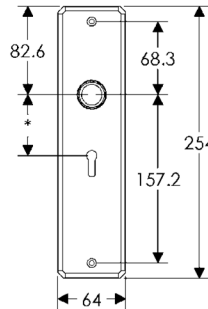

64mm x 203mm HAMMERED ESCUTCHEON

SL30406

BL30406

EU30406

BK30406

* This center-to-center dimension will need to be verified before set can be ordered.

OC30406

64mm x 254mm HAMMERED ESCUTCHEON

SL30410

BL30410

EU30410

BK30410

* This center-to-center dimension will need to be verified before set can be ordered.

OC30410

44mm x 279mm HAMMERED ESCUTCHEON

SL30465

BL30465

EU30465

BK30465

* This center-to-center dimension will need to be verified before set can be ordered.

OC30465

64mm x 83mm CONVEX ESCUTCHEON LOCK TRIM

BL30590

EU30590