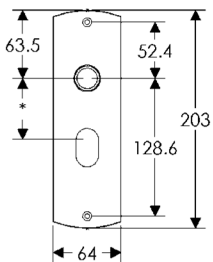

BL30465

EU30465

BK30465

* This center-to-center dimension will need to be verified before set can be ordered.

OC30465

64mm x 83mm CONVEX ESCUTCHEON LOCK TRIM

BL30590

EU30590

BK30590

OC30590

64mm x 114mm CONVEX ESCUTCHEON

SL30503

64mm x 203mm CONVEX ESCUTCHEON

SL30506

BL30506

EU30506

BK30506

* This center-to-center dimension will need to be verified before set can be ordered.

OC30506

64mm x 254mm CONVEX ESCUTCHEON

SL30508

BL30508

EU30508

BK30508