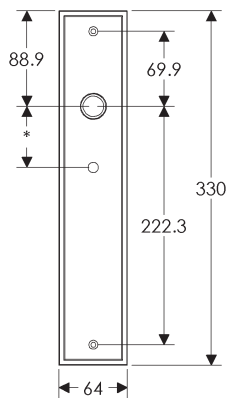

SL410

BL410

EU410

BK410

* This center-to-center dimension will need to be verified before set can be ordered.

OC410

64mm x 254mm RECTANGULAR ESCUTCHEON

SL408

BL408

EU408

BK408

* This center-to-center dimension will need to be verified before set can be ordered.

OC408

76mm x 254mm RECTANGULAR ESCUTCHEON

* This center-to-center dimension will need to be verified before set can be ordered.

89mm x 330mm RECTANGULAR ESCUTCHEON

* This center-to-center dimension will need to be verified before set can be ordered.

64mm x 114mm STEPPED ESCUTCHEON

64mm x 203mm STEPPED ESCUTCHEON

* This center-to-center dimension will need to be verified before set can be ordered.

SL312

BL312

EU312

BK312

* This center-to-center dimension will need to be verified before set can be ordered.

OC312

64mm x 330mm STEPPED ESCUTCHEON

SL356