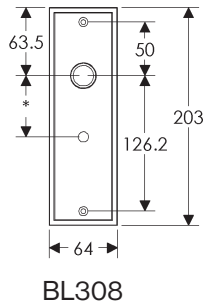

SL410

BL410

EU410

BK410

* This center-to-center dimension will need to be verified before set can be ordered.

OC410

64mm x 254mm RECTANGULAR ESCUTCHEON

SL408

BL408

EU408

BK408

* This center-to-center dimension will need to be verified before set can be ordered.

OC408

76mm x 254mm RECTANGULAR ESCUTCHEON

* This center-to-center dimension will need to be verified before set can be ordered.

89mm x 330mm RECTANGULAR ESCUTCHEON

* This center-to-center dimension will need to be verified before set can be ordered.

64mm x 114mm STEPPED ESCUTCHEON

64mm x 203mm STEPPED ESCUTCHEON

* This center-to-center dimension will need to be verified before set can be ordered.

45mm x 279mm STEPPED ESCUTCHEON

SL330

BL330

EU330

BK330

* This center-to-center dimension will need to be verified before set can be ordered.

OC330

64mm x 279mm STEPPED ESCUTCHEON