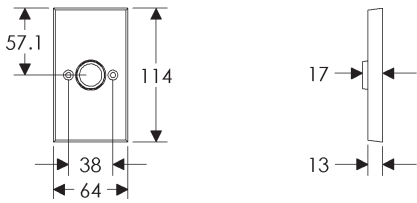

89mm x 330mm RECTANGULAR ESCUTCHEON

* This center-to-center dimension will need to be verified before set can be ordered.

64mm x 114mm STEPPED ESCUTCHEON

64mm x 203mm STEPPED ESCUTCHEON

* This center-to-center dimension will need to be verified before set can be ordered.

BL356

EU356

BK356

* This center-to-center dimension will need to be verified before set can be ordered.

OC356

89mm x 330mm STEPPED ESCUTCHEON

* This center-to-center dimension will need to be verified before set can be ordered.

57mm ROUND METRO ESCUTCHEON LOCK TRIM

57mm SQUARE METRO ESCUTCHEON LOCK TRIM

51mm ROUND METRO ESCUTCHEON

57mm ROUND METRO ESCUTCHEON

57mm SQUARE METRO ESCUTCHEON

57mm x 83mm METRO ESCUTCHEON

SL205

64mm x 114mm METRO ESCUTCHEON

SL236

57mm x 254mm METRO ESCUTCHEON

SL206

BL206

EU206

BK206

* This center-to-center dimension will need to be verified before set can be ordered.

OC206