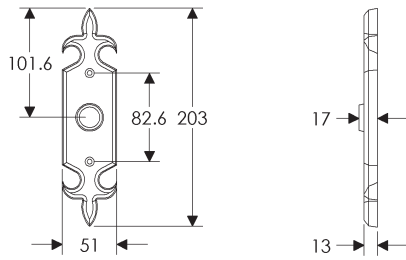

64mm x 114mm CURVED ESCUTCHEON

64mm x 203mm CURVED ESCUTCHEON

* This center-to-center dimension will need to be verified before set can be ordered.

44mm x 279mm CURVED ESCUTCHEON

SL530

BL530

EU530

BK530

* This center-to-center dimension will need to be verified before set can be ordered.

OC530

64mm x 279mm CURVED ESCUTCHEON

SL512

BL512

EU512

BK512

* This center-to-center dimension will need to be verified before set can be ordered.

OC512

64mm x 330mm CURVED ESCUTCHEON

SL556

BL556

EU556

BK556

* This center-to-center dimension will need to be verified before set can be ordered.

OC556

51mm x 203mm FLEUR DE LIS ESCUTCHEON

SL828

51mm x 381mm FLEUR DE LIS ESCUTCHEON

SL824

BL824

EU824

BK824

* This center-to-center dimension will need to be verified before set can be ordered.