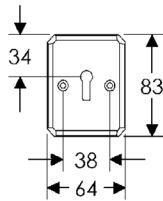

BK21056

OC21056

44mm x 279mm MACK ESCUTCHEON

SL21041

BL21041

EU21041

BK21041

* This center-to-center dimension will need to be verified before set can be ordered.

OC21041

44mm x 279mm MACK ESCUTCHEON

BL30490

EU30490

BK30490

OC30490

64mm x 114mm HAMMERED ESCUTCHEON

SL30403

64mm x 203mm HAMMERED ESCUTCHEON

SL30406

BL30406

EU30406

BK30406

* This center-to-center dimension will need to be verified before set can be ordered.

OC30406

64mm x 254mm HAMMERED ESCUTCHEON