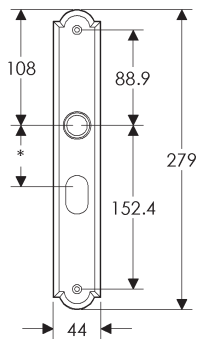

SL410

BL410

EU410

BK410

* This center-to-center dimension will need to be verified before set can be ordered.

OC410

64mm x 254mm RECTANGULAR ESCUTCHEON

SL408

BL408

EU408

BK408

* This center-to-center dimension will need to be verified before set can be ordered.

OC408

76mm x 254mm RECTANGULAR ESCUTCHEON

* This center-to-center dimension will need to be verified before set can be ordered.

BL746

EU746

BK746

* This center-to-center dimension will need to be verified before set can be ordered.

OC746

64mm x 279mm ARCHED ESCUTCHEON

SL704

BL704

EU704

BK704

* This center-to-center dimension will need to be verified before set can be ordered.

OC704

64mm x 330mm ARCHED ESCUTCHEON

SL736

BL736

EU736