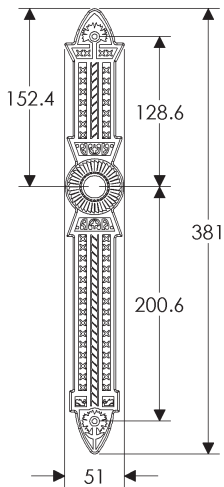

51mm x 381mm BRIGGS ESCUTCHEON

SL10871