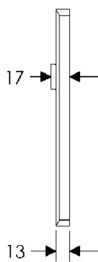

BL30465

EU30465

BK30465

* This center-to-center dimension will need to be verified before set can be ordered.

OC30465

64mm x 83mm CONVEX ESCUTCHEON LOCK TRIM

BL30590

EU30590

BK30590

OC30590

64mm x 114mm CONVEX ESCUTCHEON

SL30503

64mm x 203mm CONVEX ESCUTCHEON

SL30506

BL30506

EU30506

BK30506

* This center-to-center dimension will need to be verified before set can be ordered.

OC30506

64mm x 254mm CONVEX ESCUTCHEON

SL30508

BL30508

EU30508

BK30508

* This center-to-center dimension will need to be verified before set can be ordered.

OC30508

44mm x 279mm CONVEX ESCUTCHEON

SL30565

BL30565

EU30565

BK30565

* This center-to-center dimension will need to be verified before set can be ordered.