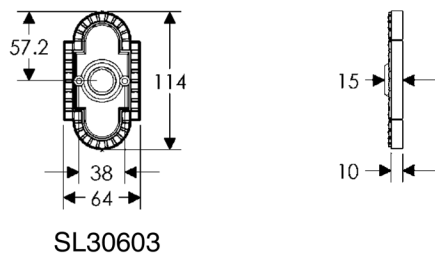

BK30506

* This center-to-center dimension will need to be verified before set can be ordered.

OC30506

64mm x 254mm CONVEX ESCUTCHEON

SL30508

BL30508

EU30508

BK30508

* This center-to-center dimension will need to be verified before set can be ordered.

OC30508

44mm x 279mm CONVEX ESCUTCHEON

SL30565

BL30565

EU30565

BK30565

* This center-to-center dimension will need to be verified before set can be ordered.

OC30565

64mm x 114mm CORBEL ARCHED ESCUTCHEON LOCK TRIM

64mm x 114mm CORBEL ARCHED ESCUTCHEON

64mm x 229mm CORBEL ARCHED ESCUTCHEON

* This center-to-center dimension will need to be verified before set can be ordered.