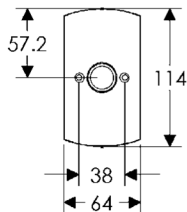

64mm x 114mm CONVEX ESCUTCHEON

SL30503