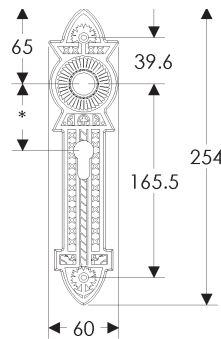

BL408

EU408

BK408

* This center-to-center dimension will need to be verified before set can be ordered.

OC408

76mm x 254mm RECTANGULAR ESCUTCHEON

* This center-to-center dimension will need to be verified before set can be ordered.

64mm x 381mm FLEUR DE LIS ESCUTCHEON

SL841

BL841

EU841

BK841

* This center-to-center dimension will need to be verified before set can be ordered.

OC841

83mm x 533mm FLEUR DE LIS ESCUTCHEON

* This center-to-center dimension will need to be verified before set can be ordered.

63mm x 130mm BRIGGS ESCUTCHEON

64mm ROUND BRIGGS ESCUTCHEON

60mm x 178mm BRIGGS ESCUTCHEON

* This center-to-center dimension will need to be verified before set can be ordered.

60mm x 254mm BRIGGS ESCUTCHEON

SL10810

BL10810

EU10810

BK10810

* This center-to-center dimension will need to be verified before set can be ordered.

OC10810

76mm x 330mm BRIGGS ESCUTCHEON