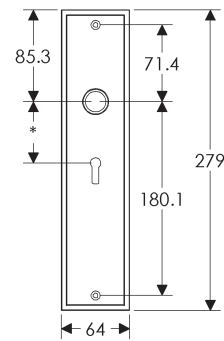

BK312

* This center-to-center dimension will need to be verified before set can be ordered.