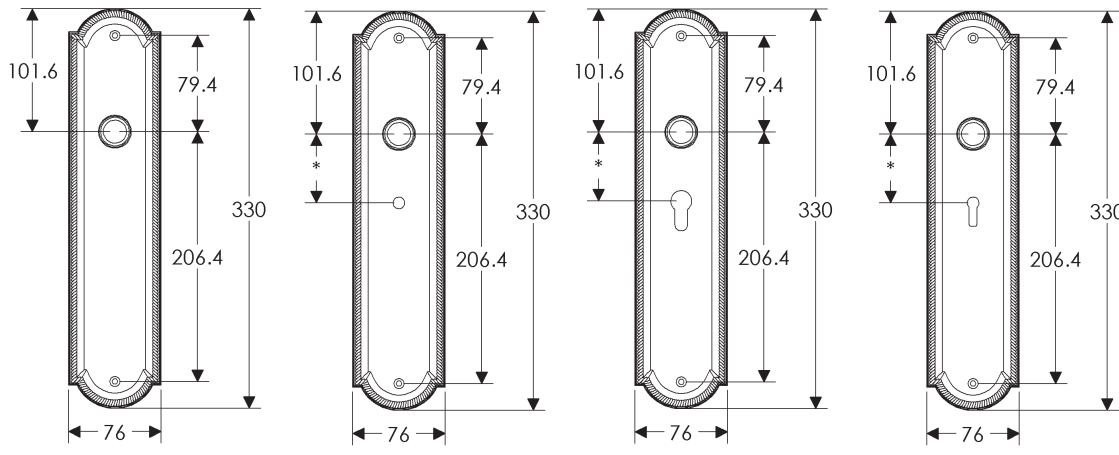

BL408

EU408

BK408

* This center-to-center dimension will need to be verified before set can be ordered.

OC408

76mm x 254mm RECTANGULAR ESCUTCHEON

* This center-to-center dimension will need to be verified before set can be ordered.

BL356

EU356

BK356

* This center-to-center dimension will need to be verified before set can be ordered.

OC356

89mm x 330mm STEPPED ESCUTCHEON

* This center-to-center dimension will need to be verified before set can be ordered.

76mm x 95mm ELLIS ESCUTCHEON

76mm x 127mm ELLIS ESCUTCHEON

44mm x 279mm ELLIS ESCUTCHEON

SL041

BL041

EU041

BK041

* This center-to-center dimension will need to be verified before set can be ordered.

OC041

76mm x 279mm ELLIS ESCUTCHEON

* This center-to-center dimension will need to be verified before set can be ordered.

76mm x 330mm ELLIS ESCUTCHEON

* This center-to-center dimension will need to be verified before set can be ordered.