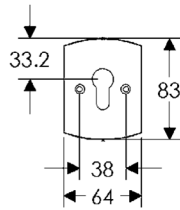

64mm x 203mm HAMMERED ESCUTCHEON

SL30406

BL30406

EU30406

BK30406

* This center-to-center dimension will need to be verified before set can be ordered.

OC30406

64mm x 254mm HAMMERED ESCUTCHEON

SL30410

BL30410

EU30410

BK30410

* This center-to-center dimension will need to be verified before set can be ordered.

OC30410

44mm x 279mm HAMMERED ESCUTCHEON

SL30465

BL30465

EU30465

BK30465

* This center-to-center dimension will need to be verified before set can be ordered.

OC30465

64mm x 83mm CONVEX ESCUTCHEON LOCK TRIM

BL30590

EU30590