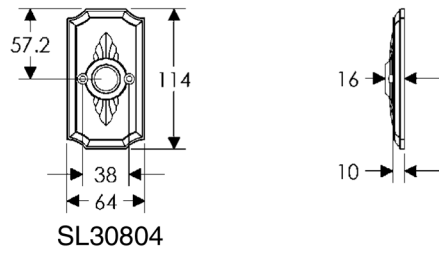

SL30765

BL30765

EU30765

BK30765

* This center-to-center dimension will need to be verified before set can be ordered.

OC30765

64mm x 83mm BORDEAUX ESCUTCHEON LOCK TRIM

64mm ROUND BORDEAUX ESCUTCHEON

SL30802

83mm ROUND BORDEAUX ESCUTCHEON

SL30803

64mm x 140mm OVAL BORDEAUX ESCUTCHEON

SL30806

64mm x 114mm BORDEAUX ESCUTCHEON LOCK TRIM

64mm x 152mm BORDEAUX ESCUTCHEON

64mm x 417mm BORDEAUX ESCUTCHEON

SL30810

BL30810

EU30810

BK30810

* This center-to-center dimension will need to be verified before set can be ordered.

OC30810

51mm x 431mm BORDEAUX ESCUTCHEON

SL30865