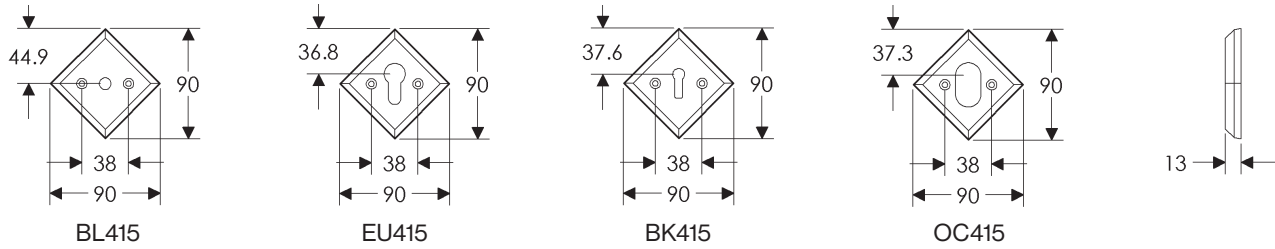

90mm x 90mm DIAMOND ESCUTCHEON LOCK TRIM

64mm x 64mm SQUARE ESCUTCHEON LOCK TRIM

90mm x 90mm DIAMOND ESCUTCHEON

67mm x 67mm SQUARE ESCUTCHEON

64mm x 114mm RECTANGULAR ESCUTCHEON

64mm x 203mm RECTANGULAR ESCUTCHEON

SL410

BL410

EU410

BK410

* This center-to-center dimension will need to be verified before set can be ordered.

OC410

64mm x 254mm RECTANGULAR ESCUTCHEON

SL408

BL408

EU408

BK408

* This center-to-center dimension will need to be verified before set can be ordered.

OC408

76mm x 254mm RECTANGULAR ESCUTCHEON

* This center-to-center dimension will need to be verified before set can be ordered.