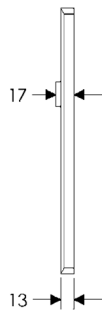

BK30590

OC30590

64mm x 114mm CONVEX ESCUTCHEON

SL30503

64mm x 203mm CONVEX ESCUTCHEON

SL30506

BL30506

EU30506

BK30506

* This center-to-center dimension will need to be verified before set can be ordered.

OC30506

64mm x 254mm CONVEX ESCUTCHEON

SL30508

BL30508

EU30508

BK30508

* This center-to-center dimension will need to be verified before set can be ordered.

OC30508

44mm x 279mm CONVEX ESCUTCHEON

SL30565

BL30565

EU30565

BK30565

* This center-to-center dimension will need to be verified before set can be ordered.

OC30565

64mm x 114mm CORBEL ARCHED ESCUTCHEON LOCK TRIM

64mm x 114mm CORBEL ARCHED ESCUTCHEON

64mm x 229mm CORBEL ARCHED ESCUTCHEON

* This center-to-center dimension will need to be verified before set can be ordered.