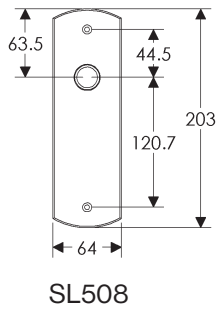

BL746

EU746

BK746

* This center-to-center dimension will need to be verified before set can be ordered.

OC746

64mm x 279mm ARCHED ESCUTCHEON

SL704

BL704

EU704

BK704

* This center-to-center dimension will need to be verified before set can be ordered.

OC704

64mm x 330mm ARCHED ESCUTCHEON

SL736

BL736

EU736

BK736

* This center-to-center dimension will need to be verified before set can be ordered.

OC736

76mm x 330mm ARCHED ESCUTCHEON

* This center-to-center dimension will need to be verified before set can be ordered.

64mm x 114mm CURVED ESCUTCHEON

64mm x 203mm CURVED ESCUTCHEON

* This center-to-center dimension will need to be verified before set can be ordered.

44mm x 279mm CURVED ESCUTCHEON

SL530

BL530

EU530

BK530