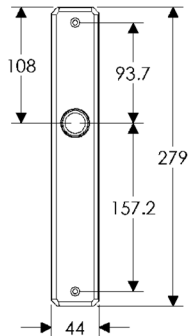

EU704

BK704

* This center-to-center dimension will need to be verified before set can be ordered.

OC704

64mm x 330mm ARCHED ESCUTCHEON

SL736

BL736

EU736

64mm x 203mm HAMMERED ESCUTCHEON

SL30406

BL30406

EU30406

BK30406

* This center-to-center dimension will need to be verified before set can be ordered.

OC30406

64mm x 254mm HAMMERED ESCUTCHEON

SL30410

BL30410

EU30410

BK30410

* This center-to-center dimension will need to be verified before set can be ordered.

OC30410

44mm x 279mm HAMMERED ESCUTCHEON

SL30465

BL30465

EU30465

BK30465

* This center-to-center dimension will need to be verified before set can be ordered.

OC30465

64mm x 83mm CONVEX ESCUTCHEON LOCK TRIM

BL30590

EU30590