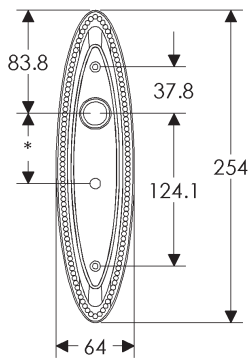

SL410

BL410

EU410

BK410

* This center-to-center dimension will need to be verified before set can be ordered.

OC410

64mm x 254mm RECTANGULAR ESCUTCHEON

SL408

* This center-to-center dimension will need to be verified before set can be ordered.

51mm x 381mm BRIGGS ESCUTCHEON

SL10871

BL10871

EU10871

BK10871

* This center-to-center dimension will need to be verified before set can be ordered.

OC10871

60mm x 84mm MADDOX ESCUTCHEON LOCK TRIM

79mm ROUND MADDOX ESCUTCHEON

60mm x 191mm MADDOX ESCUTCHEON

64mm x 254mm MADDOX ESCUTCHEON

SL585

BL585

EU585

BK585

* This center-to-center dimension will need to be verified before set can be ordered.

OC585

76mm x 317mm MADDOX ESCUTCHEON

* This center-to-center dimension will need to be verified before set can be ordered.