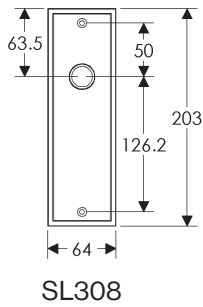

SL410

BL410

EU410

BK410

* This center-to-center dimension will need to be verified before set can be ordered.

OC410

64mm x 254mm RECTANGULAR ESCUTCHEON

SL408

BL408

EU408

BK408

* This center-to-center dimension will need to be verified before set can be ordered.

OC408

76mm x 254mm RECTANGULAR ESCUTCHEON

* This center-to-center dimension will need to be verified before set can be ordered.

89mm x 330mm RECTANGULAR ESCUTCHEON

* This center-to-center dimension will need to be verified before set can be ordered.

64mm x 114mm STEPPED ESCUTCHEON

64mm x 203mm STEPPED ESCUTCHEON

* This center-to-center dimension will need to be verified before set can be ordered.

45mm x 279mm STEPPED ESCUTCHEON

SL330

BL330

EU330

BK330

* This center-to-center dimension will need to be verified before set can be ordered.

OC330

64mm x 279mm STEPPED ESCUTCHEON