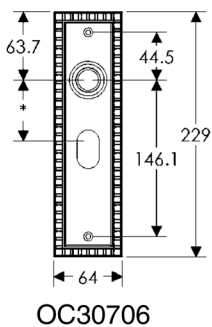

* This center-to-center dimension will need to be verified before set can be ordered.

OC30508

44mm x 279mm CONVEX ESCUTCHEON

SL30565

BL30565

EU30565

BK30565

* This center-to-center dimension will need to be verified before set can be ordered.

OC30565

64mm x 114mm CORBEL ARCHED ESCUTCHEON LOCK TRIM

64mm x 114mm CORBEL ARCHED ESCUTCHEON

64mm x 229mm CORBEL ARCHED ESCUTCHEON

* This center-to-center dimension will need to be verified before set can be ordered.

51mm x 279mm CORBEL ARCHED ESCUTCHEON

SL30665

BL30665

EU30665

BK30665

* This center-to-center dimension will need to be verified before set can be ordered.

OC30665

64mm x 102mm CORBEL RECTANGULAR ESCUTCHEON LOCK TRIM

64mm x 114mm CORBEL RECTANGULAR ESCUTCHEON

64mm x 229mm CORBEL RECTANGULAR ESCUTCHEON

* This center-to-center dimension will need to be verified before set can be ordered.

51mm x 279mm CORBEL RECTANGULAR ESCUTCHEON