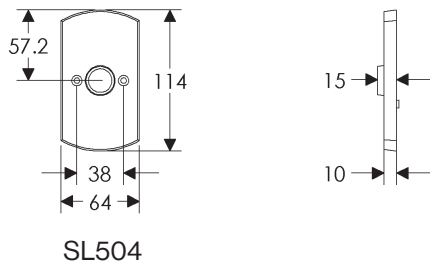

BL746

EU746

BK746

* This center-to-center dimension will need to be verified before set can be ordered.

OC746

64mm x 279mm ARCHED ESCUTCHEON

SL704

BL704

EU704

BK704

* This center-to-center dimension will need to be verified before set can be ordered.

OC704

64mm x 330mm ARCHED ESCUTCHEON

SL736

BL736

EU736

BK736

* This center-to-center dimension will need to be verified before set can be ordered.

OC736

76mm x 330mm ARCHED ESCUTCHEON

* This center-to-center dimension will need to be verified before set can be ordered.

64mm x 114mm CURVED ESCUTCHEON

64mm x 203mm CURVED ESCUTCHEON

* This center-to-center dimension will need to be verified before set can be ordered.

44mm x 279mm CURVED ESCUTCHEON

SL530

BL530

EU530

BK530