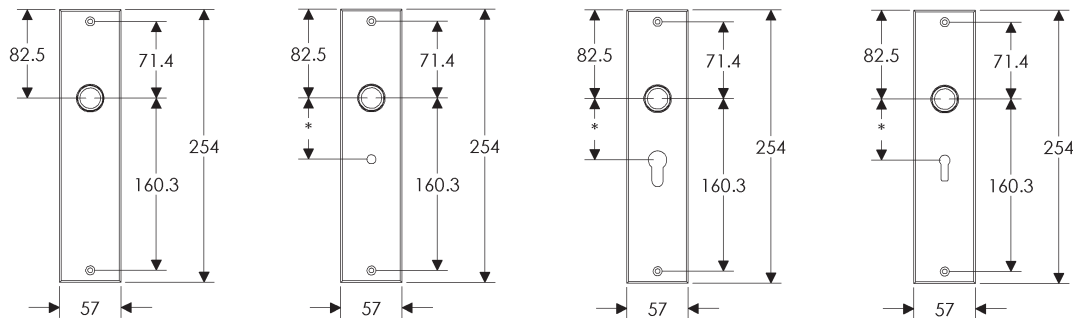

57mm x 254mm METRO ESCUTCHEON

SL206

BL206

EU206

BK206

* This center-to-center dimension will need to be verified before set can be ordered.