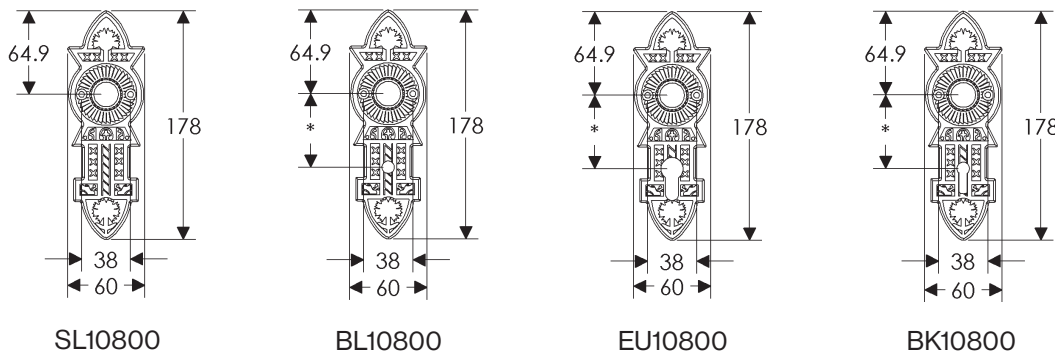

SL410

BL410

EU410

BK410

* This center-to-center dimension will need to be verified before set can be ordered.

OC410

64mm x 254mm RECTANGULAR ESCUTCHEON

SL408

BL408

EU408

BK408

* This center-to-center dimension will need to be verified before set can be ordered.

OC408

76mm x 254mm RECTANGULAR ESCUTCHEON

* This center-to-center dimension will need to be verified before set can be ordered.

* This center-to-center dimension will need to be verified before set can be ordered.

63mm x 130mm BRIGGS ESCUTCHEON

64mm ROUND BRIGGS ESCUTCHEON

60mm x 178mm BRIGGS ESCUTCHEON

* This center-to-center dimension will need to be verified before set can be ordered.

60mm x 254mm BRIGGS ESCUTCHEON

SL10810

BL10810

EU10810

BK10810

* This center-to-center dimension will need to be verified before set can be ordered.

OC10810

76mm x 330mm BRIGGS ESCUTCHEON