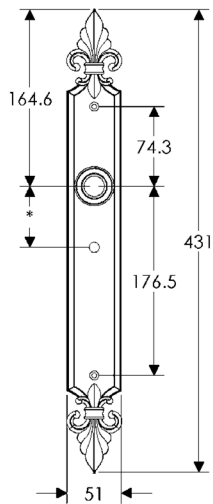

64mm x 114mm CORBEL RECTANGULAR ESCUTCHEON

64mm x 229mm CORBEL RECTANGULAR ESCUTCHEON

* This center-to-center dimension will need to be verified before set can be ordered.

51mm x 279mm CORBEL RECTANGULAR ESCUTCHEON

SL30802

83mm ROUND BORDEAUX ESCUTCHEON

SL30803

64mm x 140mm OVAL BORDEAUX ESCUTCHEON

SL30806

64mm x 114mm BORDEAUX ESCUTCHEON LOCK TRIM

64mm x 152mm BORDEAUX ESCUTCHEON

64mm x 417mm BORDEAUX ESCUTCHEON

SL30810

BL30810

EU30810

BK30810

* This center-to-center dimension will need to be verified before set can be ordered.

OC30810

51mm x 431mm BORDEAUX ESCUTCHEON

SL30865

BL30865

EU30865

BK30865

* This center-to-center dimension will need to be verified before set can be ordered.

OC30865