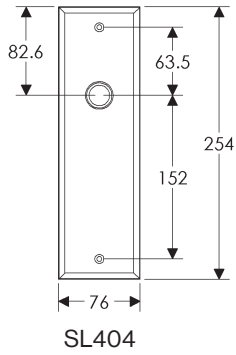

SL410

BL410

EU410

BK410

* This center-to-center dimension will need to be verified before set can be ordered.

OC410

64mm x 254mm RECTANGULAR ESCUTCHEON

SL408

BL408

EU408

BK408

* This center-to-center dimension will need to be verified before set can be ordered.

OC408

76mm x 254mm RECTANGULAR ESCUTCHEON

* This center-to-center dimension will need to be verified before set can be ordered.

44mm x 279mm RECTANGULAR ESCUTCHEON

* This center-to-center dimension will need to be verified before set can be ordered.

64mm x 279mm RECTANGULAR ESCUTCHEON

SL451

BL451

EU451

BK451

* This center-to-center dimension will need to be verified before set can be ordered.

89mm x 330mm RECTANGULAR ESCUTCHEON

* This center-to-center dimension will need to be verified before set can be ordered.

64mm x 114mm STEPPED ESCUTCHEON

64mm x 203mm STEPPED ESCUTCHEON

* This center-to-center dimension will need to be verified before set can be ordered.