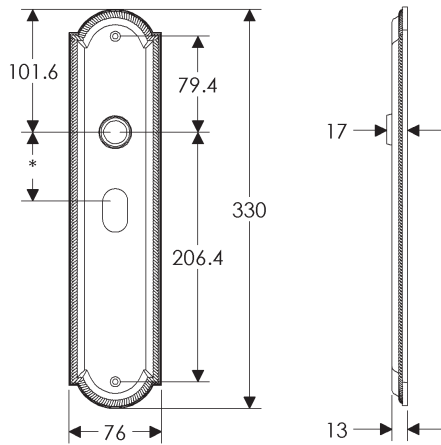

76mm x 330mm ELLIS ESCUTCHEON

* This center-to-center dimension will need to be verified before set can be ordered.

OC060