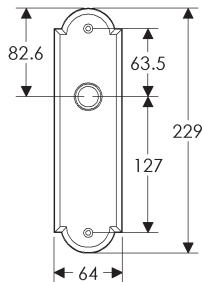

SL256

BL256

EU256

BK256

* This center-to-center dimension will need to be verified before set can be ordered.

OC256

89mm x 330mm METRO ESCUTCHEON

* This center-to-center dimension will need to be verified before set can be ordered.

67mm ROUND ESCUTCHEON LOCK TRIM

64mm ROUND ESCUTCHEON

83mm ROUND ESCUTCHEON

67mm x 133mm OVAL ESCUTCHEON

SL501

64mm x 140mm ARCHED ESCUTCHEON

SL701

64mm x 229mm ARCHED ESCUTCHEON

SL702

BL702

EU702

BK702

* This center-to-center dimension will need to be verified before set can be ordered.

OC702

44mm x 279mm ARCHED ESCUTCHEON

SL746

BL746

EU746

BK746

* This center-to-center dimension will need to be verified before set can be ordered.

OC746

64mm x 279mm ARCHED ESCUTCHEON

SL704

BL704