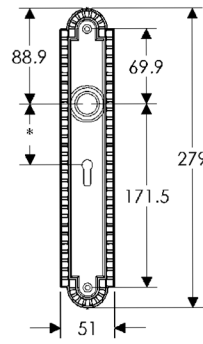

* This center-to-center dimension will need to be verified before set can be ordered.

OC30508

44mm x 279mm CONVEX ESCUTCHEON

SL30565

BL30565

EU30565

BK30565

* This center-to-center dimension will need to be verified before set can be ordered.

OC30565

64mm x 114mm CORBEL ARCHED ESCUTCHEON LOCK TRIM

64mm x 114mm CORBEL ARCHED ESCUTCHEON

64mm x 229mm CORBEL ARCHED ESCUTCHEON

* This center-to-center dimension will need to be verified before set can be ordered.

51mm x 279mm CORBEL ARCHED ESCUTCHEON

SL30665

BL30665

EU30665

BK30665

* This center-to-center dimension will need to be verified before set can be ordered.

OC30665

64mm x 102mm CORBEL RECTANGULAR ESCUTCHEON LOCK TRIM

64mm x 114mm CORBEL RECTANGULAR ESCUTCHEON

64mm x 229mm CORBEL RECTANGULAR ESCUTCHEON

* This center-to-center dimension will need to be verified before set can be ordered.

51mm x 279mm CORBEL RECTANGULAR ESCUTCHEON