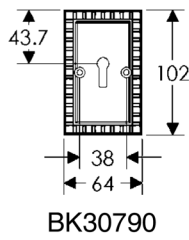

OC30565

64mm x 114mm CORBEL ARCHED ESCUTCHEON LOCK TRIM

64mm x 114mm CORBEL ARCHED ESCUTCHEON

64mm x 229mm CORBEL ARCHED ESCUTCHEON

* This center-to-center dimension will need to be verified before set can be ordered.

51mm x 279mm CORBEL ARCHED ESCUTCHEON

SL30665

BL30665

EU30665

BK30665

* This center-to-center dimension will need to be verified before set can be ordered.

OC30665

64mm x 102mm CORBEL RECTANGULAR ESCUTCHEON LOCK TRIM

64mm x 114mm CORBEL RECTANGULAR ESCUTCHEON

64mm x 229mm CORBEL RECTANGULAR ESCUTCHEON

* This center-to-center dimension will need to be verified before set can be ordered.

51mm x 279mm CORBEL RECTANGULAR ESCUTCHEON