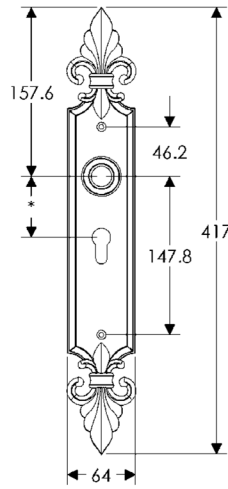

64mm x 114mm CORBEL RECTANGULAR ESCUTCHEON

64mm x 229mm CORBEL RECTANGULAR ESCUTCHEON

* This center-to-center dimension will need to be verified before set can be ordered.

51mm x 279mm CORBEL RECTANGULAR ESCUTCHEON

SL30765

BL30765

EU30765

BK30765

* This center-to-center dimension will need to be verified before set can be ordered.

OC30765

64mm x 83mm BORDEAUX ESCUTCHEON LOCK TRIM

64mm ROUND BORDEAUX ESCUTCHEON

SL30802

83mm ROUND BORDEAUX ESCUTCHEON

SL30803

64mm x 140mm OVAL BORDEAUX ESCUTCHEON

SL30806

64mm x 114mm BORDEAUX ESCUTCHEON LOCK TRIM

64mm x 152mm BORDEAUX ESCUTCHEON

64mm x 417mm BORDEAUX ESCUTCHEON

SL30810

BL30810

EU30810

BK30810

* This center-to-center dimension will need to be verified before set can be ordered.

OC30810

51mm x 431mm BORDEAUX ESCUTCHEON

SL30865