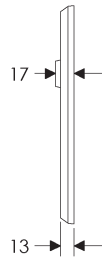

90mm x 90mm DIAMOND ESCUTCHEON LOCK TRIM

64mm x 64mm SQUARE ESCUTCHEON LOCK TRIM

90mm x 90mm DIAMOND ESCUTCHEON

67mm x 67mm SQUARE ESCUTCHEON

64mm x 114mm RECTANGULAR ESCUTCHEON

64mm x 203mm RECTANGULAR ESCUTCHEON

SL410

BL410

EU410

BK410

* This center-to-center dimension will need to be verified before set can be ordered.

OC410

64mm x 254mm RECTANGULAR ESCUTCHEON

SL408

BL408

EU408

BK408

* This center-to-center dimension will need to be verified before set can be ordered.

OC408

76mm x 254mm RECTANGULAR ESCUTCHEON

* This center-to-center dimension will need to be verified before set can be ordered.

44mm x 279mm RECTANGULAR ESCUTCHEON

* This center-to-center dimension will need to be verified before set can be ordered.

64mm x 279mm RECTANGULAR ESCUTCHEON

SL451

BL451

EU451

BK451

* This center-to-center dimension will need to be verified before set can be ordered.