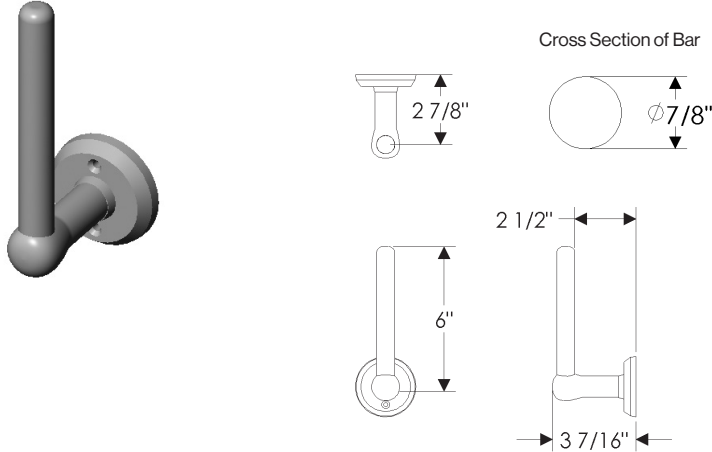

- Combinations are shown with E417 Round Escutcheon for illustration purposes only. Refer to Section B for escutcheon styles and specifications.
- Specify escutcheon style, metal, patina, ring size, and leather or texture.

TP2 Vertical Toilet Paper Holder (Continued)

TP2 Vertical Toilet Paper Holder

with E10155 Oasis Escutcheon	
3" x 4 1/4"	$ 251.00
with E10203 Square Oasis Escutcheon	
2 1/2" x 2 1/2"	$ 246.00
with E10205 Oasis Escutcheon	
2 1/2" x 4 1/2"	$ 251.00
with E10820 Round Briggs Escutcheon	
2 1/2"	$ 242.00
with E10800 Briggs Escutcheon	
2 3/8" x 7"	$ 274.00
with E21005 Mack Escutcheon	
2 1/2" x 4 1/2"	$ 251.00
with E30603 Corbel Arched Escutcheon	
2 1/2" x 4 1/2"	$ 344.00
with E30703 Corbel Rectangular Escutcheon	
2 1/2" x 4 1/2"	$ 344.00
with E30303 Square Trousdale Escutcheon	
3" x 3"	$ 302.00
with E30403 Hammered Escutcheon	
2 1/2" x 4 1/2"	$ 251.00

with E30503 Convex Escutcheon	
2 1/2" x 4 1/2"	$ 344.00
with E30802 Round Bordeaux Escutcheon	
2 1/2"	$ 302.00
with E30803 Round Bordeaux Escutcheon	
3 1/4"	$ 302.00
with E30804 Bordeaux Escutcheon	
2 1/2" x 4 1/2"	$ 344.00
with E30806 Oval Bordeaux Escutcheon	
2 1/2" x 5 1/2"	$ 344.00