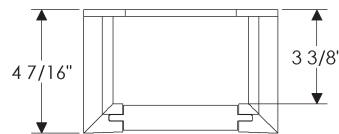

TP7 Rail Toilet Paper Holder..... $ 398.00