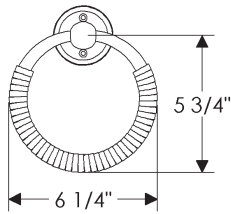

- Combinations are shown with E417 Round Escutcheon for illustration purposes only. Refer to Section B for escutcheon styles and specifications.
- Specify escutcheon style, metal, patina, ring size, and leather or texture.

TR Lariat Towel Ring — 6" Ring (Continued)