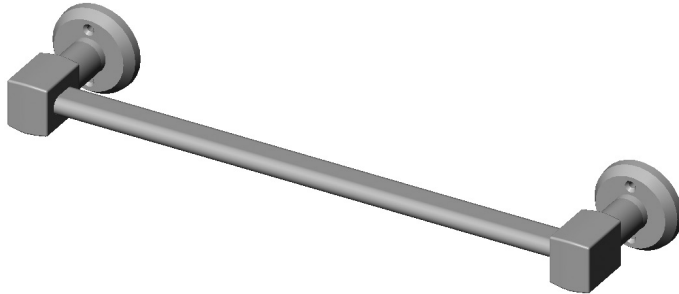

- Combinations are shown with E417 Round Escutcheon for illustration purposes only. Refer to Section B for escutcheon styles and specifications.
- Specify escutcheon style, metal, patina, ring size, and leather or texture.

TB3 Tempo Towel Bar (Continued)

TB3 Tempo Towel Bar

with E414 Rectangular Escutcheon	
2 1/2" x 4 1/2"	
16"	$ 484.00
24"	$ 536.00
32"	$ 586.00
with E415 Diamond Escutcheon	
3 9/16" x 3 9/16"	
16"	$ 469.00
24"	$ 520.00
32"	$ 571.00
with E416 Square Escutcheon	
2 5/8" x 2 5/8"	
16"	$ 469.00
24"	$ 520.00
32"	$ 571.00
with E417 Round Escutcheon	
2 1/2"	
16"	$ 465.00
24"	$ 515.00
32"	$ 566.00

with E418 Round Escutcheon	
3 1/4"	
16"	$ 492.00
24"	$ 542.00
32"	$ 593.00
with E500 Curved Escutcheon	
2 1/2" x 3 3/4"	
16"	$ 476.00
24"	$ 526.00
32"	$ 577.00
with E504 Curved Escutcheon	
2 1/2" x 4 1/2"	
16"	$ 484.00
24"	$ 536.00
32"	$ 586.00
with E501 Oval Escutcheon	
2 5/8" x 5 1/4"	
16"	$ 495.00
24"	$ 545.00
32"	$ 597.00
with E589 Round Maddox Escutcheon	
3 1/8"	
16"	$ 585.00
24"	$ 635.00
32"	$ 686.00
with E700 Arched Escutcheon	
2 1/2" x 3 3/4"	
16"	$ 476.00
24"	$ 526.00
32"	$ 577.00
with E701 Arched Escutcheon	
2 1/2" x 5 1/2"	
16"	$ 550.00
24"	$ 600.00
32"	$ 651.00
with E10155 Oasis Escutcheon	
3" x 4 1/4"	
16"	$ 484.00
24"	$ 536.00
32"	$ 586.00
with E10203 Square Oasis Escutcheon	
2 1/2" x 2 1/2"	
16"	$ 469.00
24"	$ 520.00
32"	$ 571.00

(See following page for additional options)