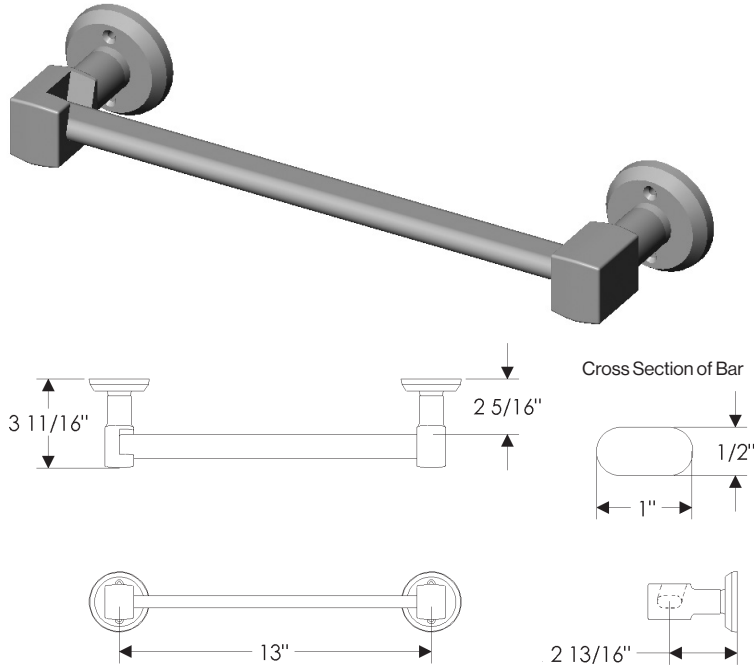

- Combinations are shown with E417 Round Escutcheon for illustration purposes only. Refer to Section B for escutcheon styles and specifications.
- Specify escutcheon style, metal, patina, ring size, and leather or texture.

PT3 Tempo Horizontal Paper Towel Holder (Continued)

PT3 Tempo Horizontal Paper Towel Holder

with E589 Round Maddox Escutcheon 3 1/8"	$ 547.00	with E30403 Hammered Escutcheon 2 1/2" x 4 1/2"	$ 445.00
with E700 Arched Escutcheon 2 1/2" x 3 3/4"	$ 438.00	with E30503 Convex Escutcheon 2 1/2" x 4 1/2"	$ 630.00
with E701 Arched Escutcheon 2 1/2" x 5 1/2"	$ 514.00	with E30603 Corbel Arched Escutcheon 2 1/2" x 4 1/2"	$ 630.00
with E10155 Oasis Escutcheon 3" x 4 1/4"	$ 445.00	with E30703 Corbel Rectangular Escutcheon 2 1/2" x 4 1/2"	$ 630.00
with E10203 Square Oasis Escutcheon 2 1/2" x 2 1/2"	$ 433.00	with E30802 Round Bordeaux Escutcheon 2 1/2"	$ 547.00
with E10205 Oasis Escutcheon 2 1/2" x 4 1/2"	$ 445.00	with E30803 Round Bordeaux Escutcheon 3 1/4"	$ 547.00
with E10820 Round Briggs Escutcheon 2 1/2"	$ 429.00	with E30804 Bordeaux Escutcheon 2 1/2" x 4 1/2"	$ 630.00
with E10800 Briggs Escutcheon 2 3/8" x 7"	$ 492.00	with E30806 Oval Bordeaux Escutcheon 2 1/2" x 5 1/2"	$ 630.00
with E21005 Mack Escutcheon 2 1/2" x 4 1/2"	$ 445.00		
with E30303 Square Trousdale Escutcheon 3" x 3"	$ 547.00