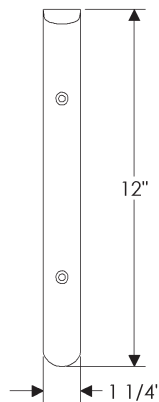

\* Requires leather or texture choice.

- Specify metal, and patina.

Shelf Brackets

SHB100 Shelf Bracket

3" x 10"..... \$ 915.00

SHB22012 Shelf Bracket

1 1/4" x 12"..... \$ 303.00

- Combinations are shown with E417 Round Escutcheon for illustration purposes only. Refer to Section B for escutcheon styles and specifications.
- Specify escutcheon style, metal, patina, ring size, and leather or texture.