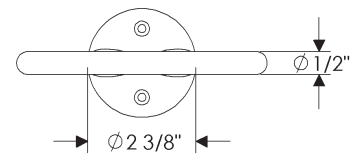

TB616 Cirque Towel Ring, *CIRQUE COLLECTION*

TR605 Cirque Towel Ring..... $ 324.00