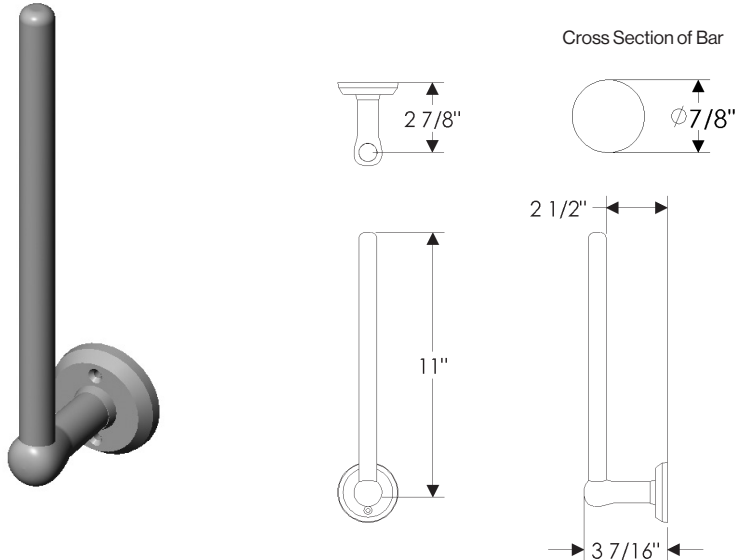

- Combinations are shown with E417 Round Escutcheon for illustration purposes only. Refer to Section B for escutcheon styles and specifications.
- Specify escutcheon style, metal, patina, ring size, and leather or texture.

PT2 Vertical Paper Towel Holder (Continued)

PT2 Vertical Paper Towel Holder

with E10155 Oasis Escutcheon	
3" x 4 1/4".....	$ 301.00
with E10203 Square Oasis Escutcheon	
2 1/2" x 2 1/2".....	$ 293.00
with E10205 Oasis Escutcheon	
2 1/2" x 4 1/2".....	$ 301.00
with E10820 Round Briggs Escutcheon	
2 1/2".....	$ 291.00
with E10800 Briggs Escutcheon	
2 3/8" x 7".....	$ 324.00
with E21005 Mack Escutcheon	
2 1/2" x 4 1/2".....	$ 301.00
with E30303 Square Trousdale Escutcheon	
3" x 3".....	$ 350.00
with E30403 Hammered Escutcheon	
2 1/2" x 4 1/2".....	$ 301.00
with E30503 Convex Escutcheon	
2 1/2" x 4 1/2".....	$ 392.00
with E30603 Corbel Arched Escutcheon	
2 1/2" x 4 1/2".....	$ 392.00

with E30703 Corbel Rectangular Escutcheon	
2 1/2" x 4 1/2".....	$ 392.00
with E30802 Round Bordeaux Escutcheon	
2 1/2".....	$ 350.00
with E30803 Round Bordeaux Escutcheon	
3 1/4".....	$ 350.00
with E30804 Bordeaux Escutcheon	
2 1/2" x 4 1/2".....	$ 392.00
with E30806 Oval Bordeaux Escutcheon	
2 1/2" x 5 1/2".....	$ 392.00