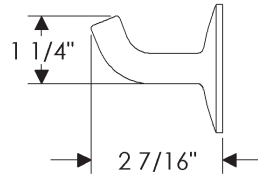

Cirque Robe Hook
RH605..... $ 98.00

RH606 Cirque Double Robe Hook, *CIRQUE COLLECTION*