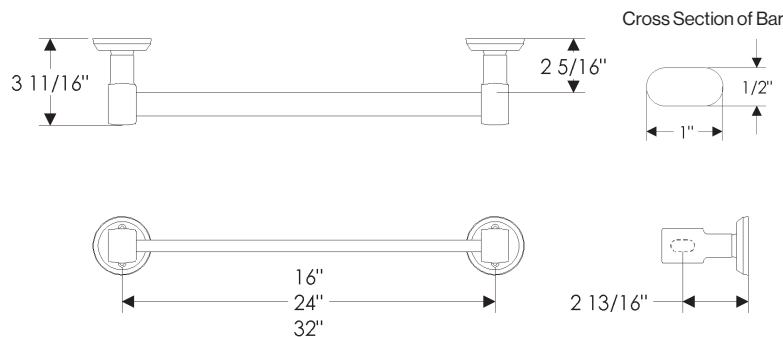

- Combinations are shown with E417 Round Escutcheon for illustration purposes only. Refer to Section B for escutcheon styles and specifications.
- Specify escutcheon style, metal, patina, ring size, and leather or texture.

TB3 Tempo Towel Bar (Continued)

TB3 Tempo Towel Bar

with E414 Rectangular Escutcheon	
2 1/2" x 4 1/2"	
16"	$ 484.00
24"	$ 536.00
32"	$ 586.00
with E415 Diamond Escutcheon	
3 9/16" x 3 9/16"	
16"	$ 469.00
24"	$ 520.00
32"	$ 571.00
with E416 Square Escutcheon	
2 5/8" x 2 5/8"	
16"	$ 469.00
24"	$ 520.00
32"	$ 571.00
with E417 Round Escutcheon	
2 1/2"	
16"	$ 465.00
24"	$ 515.00
32"	$ 566.00

with E418 Round Escutcheon	
3 1/4"	
16"	$ 492.00
24"	$ 542.00
32"	$ 593.00
with E500 Curved Escutcheon	
2 1/2" x 3 3/4"	
16"	$ 476.00
24"	$ 526.00
32"	$ 577.00
with E504 Curved Escutcheon	
2 1/2" x 4 1/2"	
16"	$ 484.00
24"	$ 536.00
32"	$ 586.00
with E501 Oval Escutcheon	
2 5/8" x 5 1/4"	
16"	$ 495.00
24"	$ 545.00
32"	$ 597.00
with E589 Round Maddox Escutcheon	
3 1/8"	
16"	$ 585.00
24"	$ 635.00
32"	$ 686.00
with E700 Arched Escutcheon	
2 1/2" x 3 3/4"	
16"	$ 476.00
24"	$ 526.00
32"	$ 577.00
with E701 Arched Escutcheon	
2 1/2" x 5 1/2"	
16"	$ 550.00
24"	$ 600.00
32"	$ 651.00
with E10155 Oasis Escutcheon	
3" x 4 1/4"	
16"	$ 484.00
24"	$ 536.00
32"	$ 586.00
with E10203 Square Oasis Escutcheon	
2 1/2" x 2 1/2"	
16"	$ 469.00
24"	$ 520.00
32"	$ 571.00

(See following page for additional options)