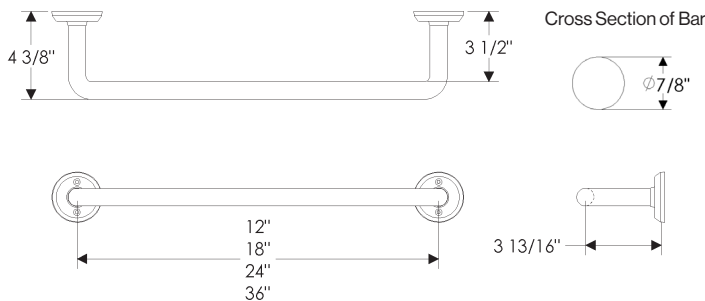

- Combinations are shown with E417 Round Escutcheon for illustration purposes only. Refer to Section B for escutcheon styles and specifications.
- Specify escutcheon style, metal, patina, ring size, and leather or texture.

TB2 Continuous Towel Bar

TB2 Continuous Towel Bar

with E005 Ellis Escutcheon

3" x 5"	
12"	$ 714.00
18"	$ 745.00
24"	$ 805.00
36"	$ 879.00

with E101 Round Designer Escutcheon*

3 1/2"	
12"	$ 911.00
18"	$ 941.00
24"	$1,000.00
36"	$1,075.00

with E103 Square Designer Escutcheon*

3" x 3"	
12"	$ 911.00
18"	$ 941.00
24"	$1,000.00
36"	$1,075.00

with E153 Edge Escutcheon*

2" x 3"	
12"	$ 393.00
18"	$ 423.00
24"	$ 482.00
36"	$ 557.00

with E201 Round Metro Escutcheon

2 1/4"	
12"	$ 393.00
18"	$ 423.00
24"	$ 482.00
36"	$ 557.00

with E202 Round Metro Escutcheon

3 1/2"	
12"	$ 393.00
18"	$ 423.00
24"	$ 482.00
36"	$ 557.00

with E204 Square Metro Escutcheon

2 1/4" x 2 1/4"	
12"	$ 371.00
18"	$ 402.00
24"	$ 460.00
36"	$ 536.00

with E205 Metro Escutcheon

2 1/4" x 3 1/4"	
12"	$ 393.00
18"	$ 423.00
24"	$ 482.00
36"	$ 557.00

with E236 Metro Escutcheon

2 1/2" x 4 1/2"	
12"	$ 393.00
18"	$ 423.00
24"	$ 482.00
36"	$ 557.00

* Requires leather or texture choice.

(See following page for additional options)