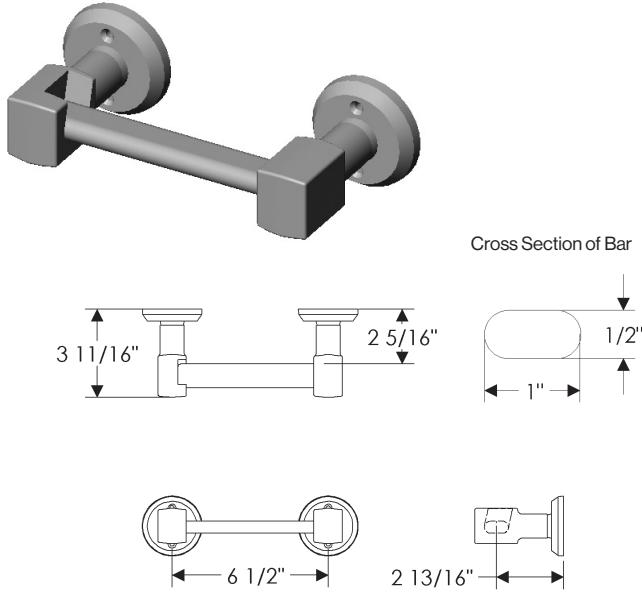

- Combinations are shown with E417 Round Escutcheon for illustration purposes only. Refer to Section B for escutcheon styles and specifications.
- Specify escutcheon style, metal, patina, ring size, and leather or texture.

TP3 Tempo Horizontal Toilet Paper Holder

TP3 Tempo Horizontal Toilet Paper Holder

with E005 Ellis Escutcheon 3" x 5"	$ 578.00
with E101 Round Designer Escutcheon* 3 1/2"	$ 844.00
with E103 Square Designer Escutcheon* 3" x 3"	$ 777.00
with E153 Edge Escutcheon* 2" x 3"	$ 396.00
with E201 Round Metro Escutcheon 2 1/4"	$ 378.00
with E202 Round Metro Escutcheon 3 1/2"	$ 433.00
with E204 Square Metro Escutcheon 2 1/4" x 2 1/4"	$ 381.00
with E205 Metro Escutcheon 2 1/4" x 3 1/4"	$ 396.00
with E236 Metro Escutcheon 2 1/2" x 4 1/2"	$ 396.00
with E300 Stepped Escutcheon 2 1/2" x 3 3/4"	$ 385.00
with E400 Rectangular Escutcheon 2 1/2" x 3 3/4"	$ 385.00

with E414 Rectangular Escutcheon 2 1/2" x 4 1/2"	$ 396.00
with E415 Diamond Escutcheon 3 9/16" x 3 9/16"	$ 381.00
with E416 Square Escutcheon 2 5/8" x 2 5/8"	$ 381.00
with E417 Round Escutcheon 2 1/2"	$ 378.00
with E418 Round Escutcheon 3 1/4"	$ 404.00
with E500 Curved Escutcheon 2 1/2" x 3 3/4"	$ 385.00
with E504 Curved Escutcheon 2 1/2" x 4 1/2"	$ 396.00
with E501 Oval Escutcheon 2 5/8" x 5 1/4"	$ 407.00
with E589 Round Maddox Escutcheon 3 1/8"	$ 495.00

* Requires leather or texture choices.

(See following page for additional options)