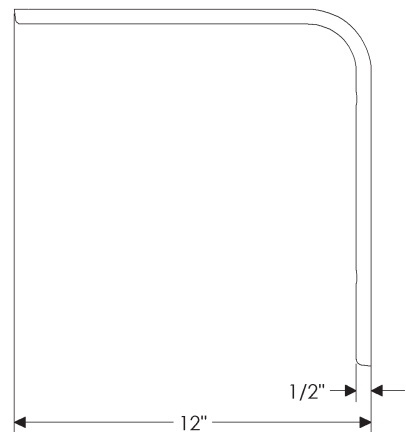

\* Requires leather or texture choice.

- Specify metal, and patina.

Shelf Brackets

SHB100 Shelf Bracket

3" x 10"..... \$ 915.00

SHB22012 Shelf Bracket

1 1/4" x 12"..... \$ 303.00

- Combinations are shown with E417 Round Escutcheon for illustration purposes only. Refer to Section B for escutcheon styles and specifications.
- Specify escutcheon style, metal, patina, ring size, and leather or texture.