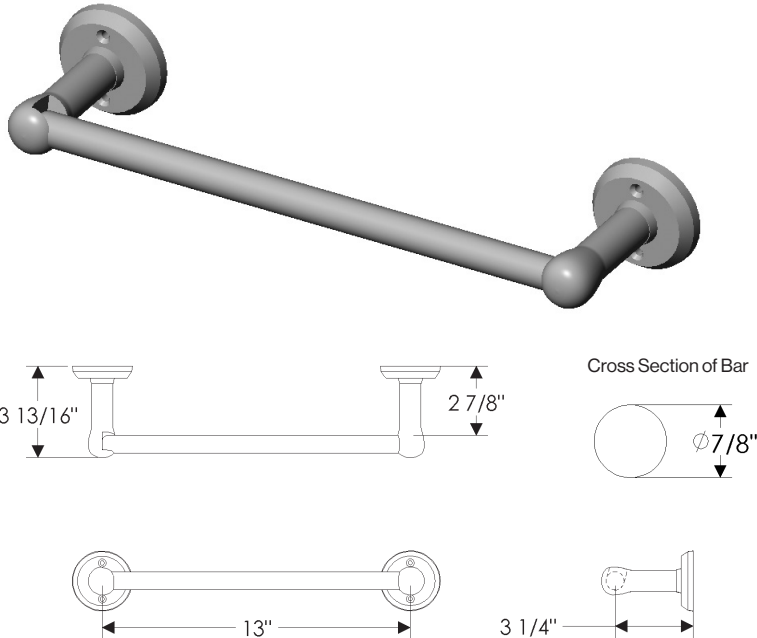

- Combinations are shown with E417 Round Escutcheon for illustration purposes only. Refer to Section B for escutcheon styles and specifications.
- Specify escutcheon style, metal, patina, ring size, and leather or texture.

PT1 Horizontal Paper Towel Holder

PT1 Horizontal Paper Towel Holder

with E005 Ellis Escutcheon	
3" x 5"	$ 615.00
with E101 Round Designer Escutcheon*	
3 1/2"	$ 882.00
with E103 Square Designer Escutcheon*	
3" x 3"	$ 813.00
with E153 Edge Escutcheon*	
2" x 3"	$ 434.00
with E201 Round Metro Escutcheon	
2 1/4"	$ 414.00
with E202 Round Metro Escutcheon	
3 1/2"	$ 470.00
with E204 Square Metro Escutcheon	
2 1/4" x 2 1/4"	$ 418.00
with E205 Metro Escutcheon	
2 1/4" x 3 1/4"	$ 434.00
with E236 Metro Escutcheon	
2 1/2" x 4 1/2"	$ 434.00
with E300 Stepped Escutcheon	
2 1/2" x 3 3/4"	$ 423.00

with E400 Rectangular Escutcheon	
2 1/2" x 3 3/4"	$ 423.00
with E414 Rectangular Escutcheon	
2 1/2" x 4 1/2"	$ 434.00
with E415 Diamond Escutcheon	
3 9/16" x 3 9/16"	$ 418.00
with E416 Square Escutcheon	
2 5/8" x 2 5/8"	$ 418.00
with E417 Round Escutcheon	
2 1/2"	$ 414.00
with E418 Round Escutcheon	
3 1/4"	$ 440.00
with E500 Curved Escutcheon	
2 1/2" x 3 3/4"	$ 423.00
with E504 Curved Escutcheon	
2 1/2" x 4 1/2"	$ 434.00
with E501 Oval Escutcheon	
2 5/8" x 5 1/4"	$ 445.00

* Requires leather or texture choice.

(See following page for additional options)