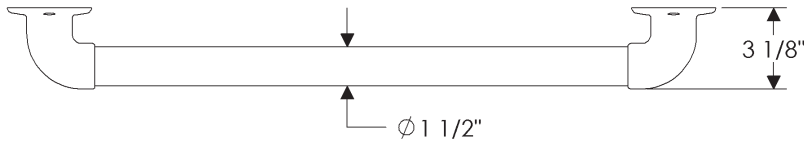

GB22000 Grab Bar

12"	$ 896.00
16"	$ 1,019.00
18"	$ 1,080.00
24"	$ 1,263.00
30"	$ 1,447.00
32"	$ 1,509.00
36"	$ 1,631.00
42"	$ 1,814.00
48"	$ 1,997.00
60"	$ 2,365.00

* Call for pricing on additional length options.