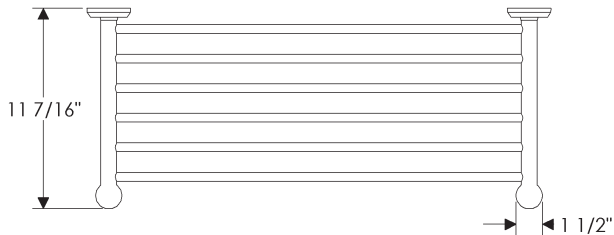

- Combinations are shown with E417 Round Escutcheon for illustration purposes only. Refer to Section B for escutcheon styles and specifications.
- Specify escutcheon style, metal, patina, ring size, and leather or texture.

TRK3 Towel Rack (Continued)

TRK3 Towel Rack

24" bars (available up to 32" bars)

with E504 Curved Escutcheon 2 1/2" x 4 1/2"	$ 1,820.00
with E501 Oval Escutcheon 2 5/8" x 5 1/4"	$ 1,842.00
with E589 Round Maddox Escutcheon 3 1/8"	$ 2,018.00
with E700 Arched Escutcheon 2 1/2" x 3 3/4"	$ 1,800.00
with E701 Arched Escutcheon 2 1/2" x 5 1/2"	$ 1,951.00
with E10155 Oasis Escutcheon 3" x 4 1/4"	$ 1,820.00
with E10203 Square Oasis Escutcheon 2 1/2" x 2 1/2"	$ 1,789.00
with E10205 Oasis Escutcheon 2 1/2" x 4 1/2"	$ 1,820.00
with E10820 Round Briggs Escutcheon 2 1/2"	$ 1,779.00
with E21005 Mack Escutcheon 2 1/2" x 4 1/2"	$ 1,820.00
with E30303 Square Trousdale Escutcheon 3" x 3"	$ 2,018.00
with E30403 Hammered Escutcheon 2 1/2" x 4 1/2"	$ 1,820.00
with E30503 Convex Escutcheon 2 1/2" x 4 1/2"	$ 2,183.00
with E30603 Corbel Arched Escutcheon 2 1/2" x 4 1/2"	$ 2,183.00
with E30703 Corbel Rectangular Escutcheon 2 1/2" x 4 1/2"	$ 2,183.00
with E30802 Round Bordeaux Escutcheon 2 1/2"	$ 2,018.00
with E30803 Round Bordeaux Escutcheon 3 1/4"	$ 2,018.00
with E30804 Bordeaux Escutcheon 2 1/2" x 4 1/2"	$ 2,183.00
with E30806 Oval Bordeaux Escutcheon 2 1/2" x 5 1/2"	$ 2,183.00

- For lengths over 24" and up to 32" add $32.00 list per inch.