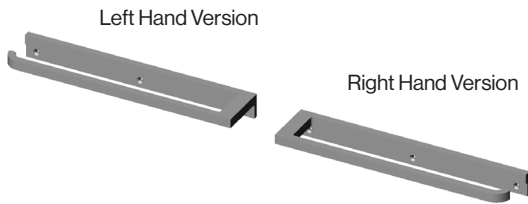

- Specify metal, patina, and bar length.

TB5 Rail Towel Bar

TB5 Rail Towel Bars

7 1/2" .....	\$ 484.00
16" .....	\$ 521.00
24" .....	\$ 663.00
32" .....	\$ 783.00

TB6 Detour Single Towel Bar

TB6 Detour Single Towel Bar