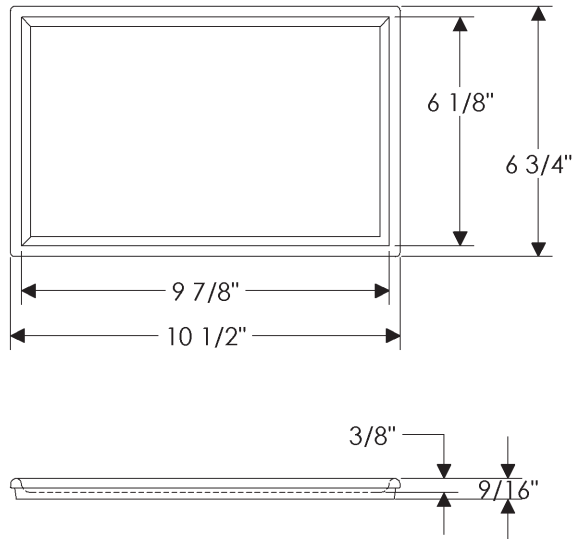

\* Call for pricing on additional length options.

- Specify metal and patina.

SD100 Soap Dish

SD100 Soap Dish  
4 1/4" x 5 3/4" ..... \$ 160.00

LT100 Large Tray

LT100 Large Tray  
6 3/4" x 10 1/2" ..... \$ 411.00