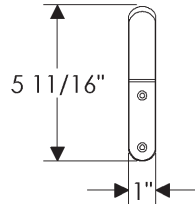

- Specify metal and patina.

RH6 Kinked Robe Hook, *PHASES COLLECTION*

Kinked Robe Hook
RH6..... $ 84.00

RH605 Cirque Robe Hook, *CIRQUE COLLECTION*