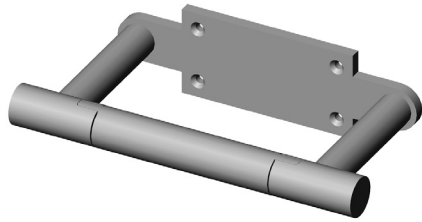

- Specify metal, and patina.

TP6 Tube Toilet Paper Holder