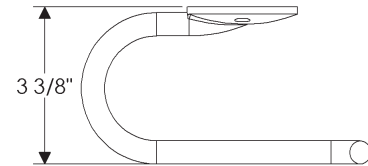

- Specify escutcheon style, metal, patina, or texture.

TP605 Cirque Toilet Paper Holder, *CIRQUE COLLECTION*

TP605 Cirque Toilet Paper Holder ..... $ 314.00