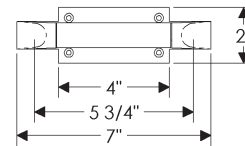

TP7 Rail Toilet Paper Holder..... $ 398.00