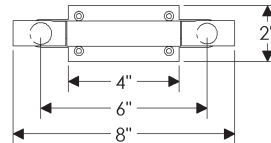

TP6 Tube Toilet Paper Holder ..... $ 424.00