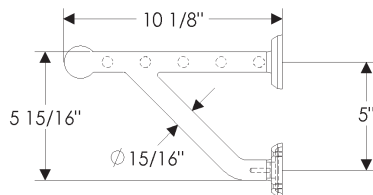

- Combinations are shown with E417 Round Escutcheon for illustration purposes only. Refer to Section B for escutcheon styles and specifications.
- Specify escutcheon style, metal, patina, ring size, and leather or texture.

TRK Towel Rack

TRK Towel Rack

24" bars (available up to 32" bars)

with E101 Round Designer Escutcheon*

3 1/2" ..... $ 2,062.00

with E103 Square Designer Escutcheon*

3" x 3" ..... $ 2,133.00

with E153 Edge Escutcheon*

2" x 3" ..... $ 1,372.00

with E201 Round Metro Escutcheon

2 1/4" ..... $ 1,331.00

with E202 Round Metro Escutcheon

3 1/2" ..... $ 1,445.00

with E204 Square Metro Escutcheon

2 1/4" x 2 1/4" ..... $ 1,341.00

with E205 Metro Escutcheon

2 1/4" x 3 1/4" ..... $ 1,372.00

with E300 Stepped Escutcheon

2 1/2" x 3 3/4" ..... $ 1,352.00

with E400 Rectangular Escutcheon

2 1/2" x 3 3/4" ..... $ 1,352.00

with E415 Diamond Escutcheon

3 9/16" x 3 9/16" ..... $ 1,341.00

with E416 Square Escutcheon

2 5/8" x 2 5/8" ..... $ 1,341.00

with E417 Round Escutcheon

2 1/2" ..... $ 1,331.00

with E418 Round Escutcheon

3 1/4" ..... $ 1,388.00

with E500 Curved Escutcheon

2 1/2" x 3 3/4" ..... $ 1,352.00

with E589 Round Maddox Escutcheon

3 1/8" ..... $ 1,570.00

Note: TRK Towel Rack is not compatible with E005, E414, E501, and E701 escutcheons.

- For lengths over 24" and up to 32" add $32.00 list per inch.

* Requires leather or texture choice.

(See following page for additional options)