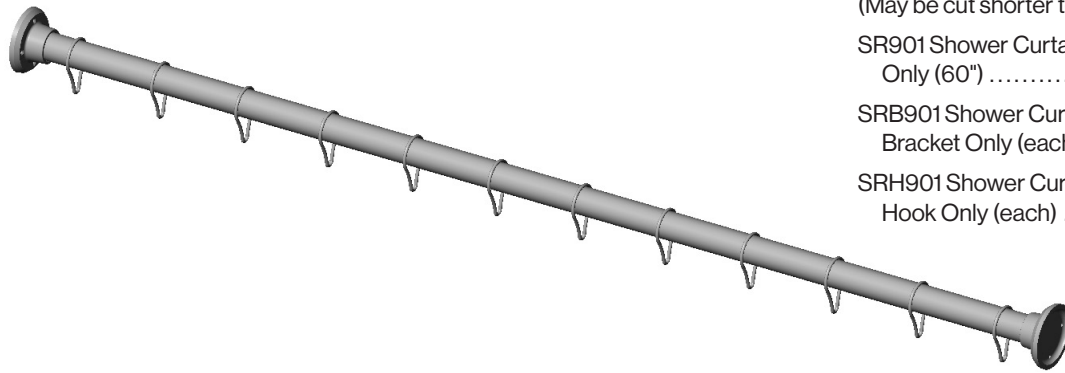

- Specify metal and patina.

RH6 Kinked Robe Hook, *PHASES COLLECTION*

Kinked Robe Hook  
RH6..... \$ 84.00

RH605 Cirque Robe Hook, *CIRQUE COLLECTION*

Cirque Robe Hook  
RH605..... \$ 98.00

RH606 Cirque Double Robe Hook, *CIRQUE COLLECTION*

Cirque Double Robe Hook  
RH606..... \$ 118.00

RH30300 Trousdale Robe Hook, *KRAVITZ DESIGN COLLECTION*

Trousdale Robe Hook  
RH30300..... \$ 194.00

- Specify metal, patina, and length.

SR Shower Curtain Rod and Brackets with Hooks