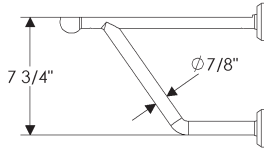

- Combinations are shown with E417 Round Escutcheon for illustration purposes only. Refer to Section B for escutcheon styles and specifications.
- Specify escutcheon style, metal, patina, ring size, and leather or texture.

SHB Shelf Bracket

SHB Shelf Bracket

with E005 Ellis Escutcheon	
3" x 5"	$1,034.00
with E101 Round Designer Escutcheon*	
3 1/2"	$1,568.00
with E103 Square Designer Escutcheon*	
3" x 3"	$1,432.00
with E153 Edge Escutcheon*	
2" x 3"	$ 578.00
with E201 Round Metro Escutcheon	
2 1/4"	$ 557.00
with E202 Round Metro Escutcheon	
3 1/2"	$ 613.00
with E204 Square Metro Escutcheon	
2 1/4" x 2 1/4"	$ 563.00
with E205 Metro Escutcheon	
2 1/4" x 3 1/4"	$ 578.00
with E236 Metro Escutcheon	
2 1/2" x 4 1/2"	$ 578.00
with E300 Stepped Escutcheon	
2 1/2" x 3 3/4"	$ 568.00
with E400 Rectangular Escutcheon	
2 1/2" x 3 3/4"	$ 568.00
with E414 Rectangular Escutcheon	
2 1/2" x 4 1/2"	$ 578.00

with E415 Diamond Escutcheon	
3 9/16" x 3 9/16"	$ 563.00
with E416 Square Escutcheon	
2 5/8" x 2 5/8"	$ 563.00
with E417 Round Escutcheon	
2 1/2"	$ 557.00
with E418 Round Escutcheon	
3 1/4"	$ 585.00
with E500 Curved Escutcheon	
2 1/2" x 3 3/4"	$ 568.00
with E504 Curved Escutcheon	
2 1/2" x 4 1/2"	$ 578.00
with E501 Oval Escutcheon	
2 5/8" x 5 1/4"	$ 589.00
with E589 Round Maddox Escutcheon	
3 1/8"	$ 869.00
with E700 Arched Escutcheon	
2 1/2" x 3 3/4"	$ 568.00
with E701 Arched Escutcheon	
2 1/2" x 5 1/2"	$ 644.00

• Price includes one shelf bracket, two escutcheons, and four wood screws for mounting.

* Requires leather or texture choice.

(See following page for additional options)