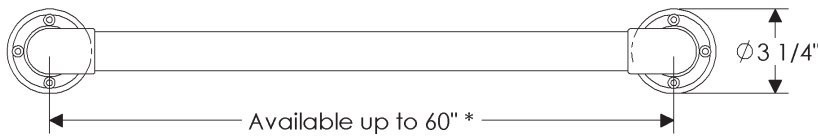

GB22000 Grab Bar

12"	$ 896.00
16"	$ 1,019.00
18"	$ 1,080.00
24"	$ 1,263.00
30"	$ 1,447.00
32"	$ 1,509.00
36"	$ 1,631.00
42"	$ 1,814.00
48"	$ 1,997.00
60"	$ 2,365.00

* Call for pricing on additional length options.