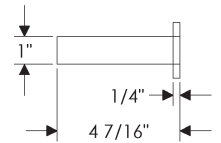

TP7 Rail Toilet Paper Holder..... $ 398.00