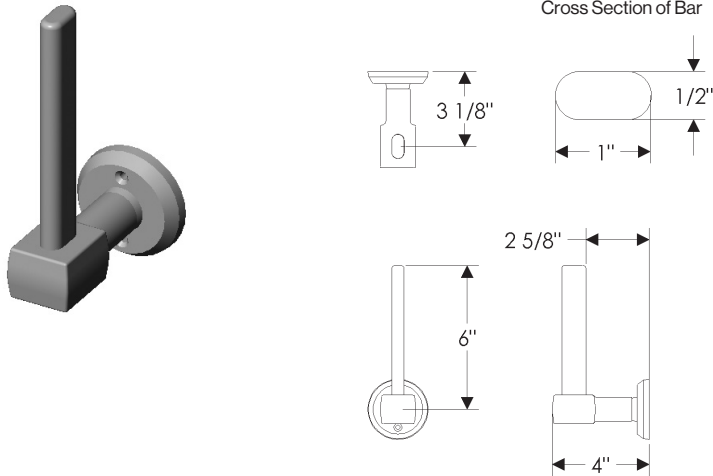

- Combinations are shown with E417 Round Escutcheon for illustration purposes only. Refer to Section B for escutcheon styles and specifications.
- Specify escutcheon style, metal, patina, ring size, and leather or texture.

TP4 Tempo Vertical Toilet Paper Holder

TP4 Tempo Vertical Toilet Paper Holder

with E005 Ellis Escutcheon 3" x 5"	$ 350.00	with E415 Diamond Escutcheon 3 9/16" x 3 9/16"	$ 248.00
with E101 Round Designer Escutcheon* 3 1/2"	$ 483.00	with E416 Square Escutcheon 2 5/8" x 2 5/8"	$ 248.00
with E103 Square Designer Escutcheon* 3" x 3"	$ 448.00	with E417 Round Escutcheon 2 1/2"	$ 249.00
with E153 Edge Escutcheon* 2" x 3"	$ 260.00	with E418 Round Escutcheon 3 1/4"	$ 263.00
with E201 Round Metro Escutcheon 2 1/4"	$ 249.00	with E500 Curved Escutcheon 2 1/2" x 3 3/4"	$ 253.00
with E202 Round Metro Escutcheon 3 1/2"	$ 277.00	with E504 Curved Escutcheon 2 1/2" x 4 1/2"	$ 260.00
with E204 Square Metro Escutcheon 2 1/4" x 2 1/4"	$ 251.00	with E501 Oval Escutcheon 2 5/8" x 5 1/4"	$ 264.00
with E205 Metro Escutcheon 2 1/4" x 3 1/4"	$ 260.00	with E589 Round Maddox Escutcheon 3 1/8"	$ 310.00
with E236 Metro Escutcheon 2 1/2" x 4 1/2"	$ 260.00	with E700 Arched Escutcheon 2 1/2" x 3 3/4"	$ 253.00
with E300 Stepped Escutcheon 2 1/2" x 3 3/4"	$ 253.00	with E701 Arched Escutcheon 2 1/2" x 5 1/2"	$ 291.00
with E400 Rectangular Escutcheon 2 1/2" x 3 3/4"	$ 253.00		
with E414 Rectangular Escutcheon 2 1/2" x 4 1/2"	$ 260.00		

* Requires leather or texture choices.

(See following page for additional options)