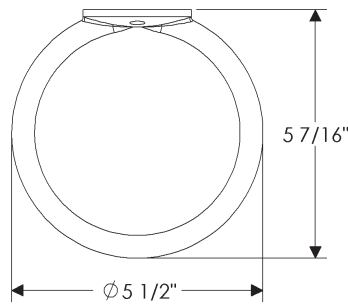

TB616 Cirque Towel Ring, *CIRQUE COLLECTION*

TR605 Cirque Towel Ring..... $ 324.00