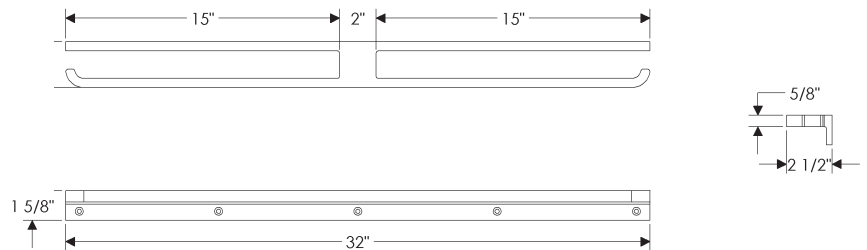

TB7 Detour Double Towel Bar

TB7 Detour Double Towel Bar

32"	$ 820.00