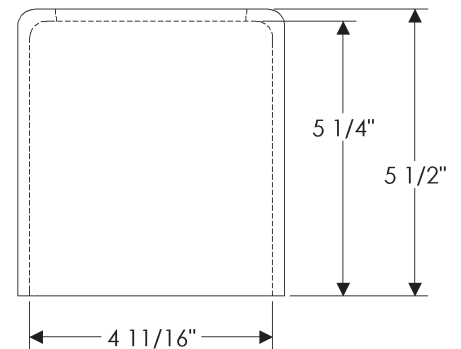

- Specify metal and patina.

JR100 Square Canister

JR100 Square Canister  
4" x 6 3/8" ..... \$ 480.00

TC100 Tissue Cover

TC100 Tissue Cover  
5 1/8" x 5 1/2" ..... \$ 768.00

- Specify metal and patina.

WB100 Waste Basket