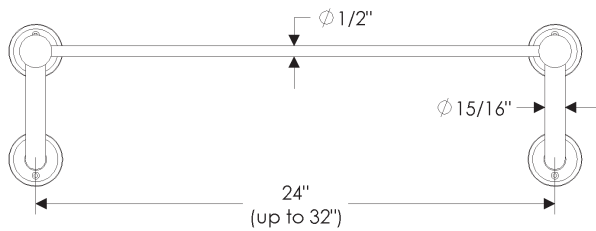

- Combinations are shown with E417 Round Escutcheon for illustration purposes only. Refer to Section B for escutcheon styles and specifications.
- Specify escutcheon style, metal, patina, ring size, and leather or texture.

TRK Towel Rack (Continued)

TRK Towel Rack

24" bars (available up to 32" bars)

with E700 Arched Escutcheon

2 1/2" x 3 3/4" $1,352.00

with E10203 Square Oasis Escutcheon

2 1/2" x 2 1/2" $1,341.00

with E10820 Round Briggs Escutcheon

2 1/2" $1,331.00

with E30303 Square Trousdale Escutcheon

3" x 3" $1,570.00

with E30802 Round Bordeaux Escutcheon

2 1/2" $1,570.00

with E30803 Round Bordeaux Escutcheon

3 1/4" $1,570.00

Note: TRK Towel Rack is not compatible with E005, E414, E501, and E701 escutcheons.

- For lengths over 24" and up to 32" add $32.00 list per inch.

* Requires leather or texture choice.