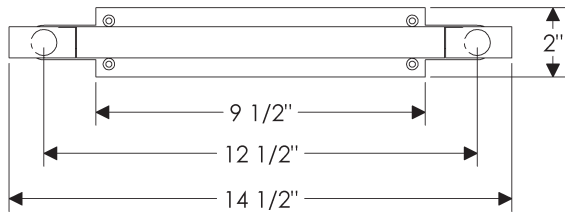

- Specify metal, and patina.

PT6 Tube Paper Towel Holder

PT6 Tube Paper Towel Holder ..... $ 509.00