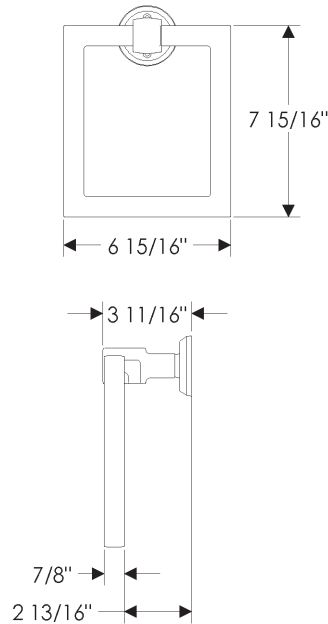

- Combinations are shown with E417 Round Escutcheon for illustration purposes only. Refer to Section B for escutcheon styles and specifications.
- Specify escutcheon style, metal, patina, ring size, and leather or texture.

TR Tempo Towel Ring — 8" Ring (Continued)

TR8 Tempo Towel Ring — 8" ring	
with E700 Arched Escutcheon	
2 1/2" x 3 3/4"	$ 407.00
with E701 Arched Escutcheon	
2 1/2" x 5 1/2"	$ 446.00
with E10155 Oasis Escutcheon	
3" x 4 1/4"	$ 412.00
with E10203 Square Oasis Escutcheon	
2 1/2" x 2 1/2"	$ 405.00
with E10205 Oasis Escutcheon	
2 1/2" x 4 1/2"	$ 412.00
with E10820 Round Briggs Escutcheon	
2 1/2"	$ 404.00
with E10800 Briggs Escutcheon	
2 3/8" x 7"	$ 435.00
with E21005 Mack Escutcheon	
2 1/2" x 4 1/2"	$ 412.00
with E30303 Square Trousdale Escutcheon	
3" x 3"	$ 462.00
with E30403 Hammered Escutcheon	
2 1/2" x 4 1/2"	$ 412.00

with E30503 Convex Escutcheon	
2 1/2" x 4 1/2"	$ 503.00
with E30603 Corbel Arched Escutcheon	
2 1/2" x 4 1/2"	$ 503.00
with E30703 Corbel Rectangular Escutcheon	
2 1/2" x 4 1/2"	$ 503.00
with E30802 Round Bordeaux Escutcheon	
2 1/2"	$ 462.00
with E30803 Round Bordeaux Escutcheon	
3 1/4"	$ 462.00
with E30804 Bordeaux Escutcheon	
2 1/2" x 4 1/2"	$ 503.00
with E30806 Oval Bordeaux Escutcheon	
2 1/2" x 5 1/2"	$ 503.00