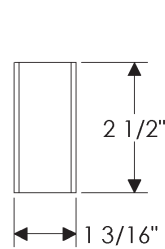

Cirque Double Robe Hook  
RH606..... \$ 118.00

RH30300 Trousdale Robe Hook, *KRAVITZ DESIGN COLLECTION*

Trousdale Robe Hook  
RH30300..... \$ 194.00

- Specify metal, patina, and length.

SR Shower Curtain Rod and Brackets with Hooks