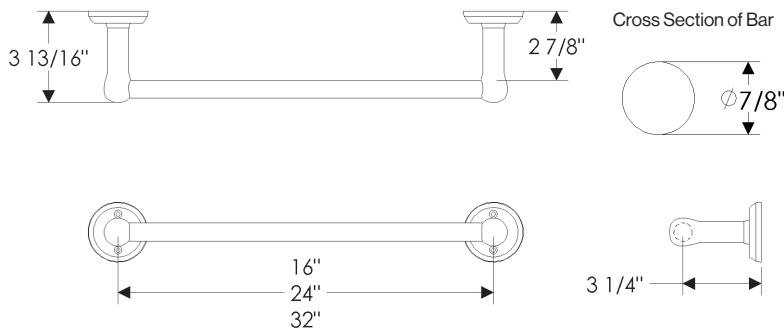

- Combinations are shown with E417 Round Escutcheon for illustration purposes only. Refer to Section B for escutcheon styles and specifications.
- Specify escutcheon style, metal, patina, ring size, and leather or texture.

TB Towel Bar

TB Towel Bar

with E005 Ellis Escutcheon

3" x 5"	
16"	$ 652.00
24"	$ 702.00
32"	$ 754.00

with E101 Round Designer Escutcheon*

3 1/2"	
16"	$ 918.00
24"	$ 968.00
32"	$1,020.00

with E103 Square Designer Escutcheon*

3" x 3"	
16"	$ 851.00
24"	$ 901.00
32"	$ 952.00

with E153 Edge Escutcheon*

2" x 3"	
16"	$ 470.00
24"	$ 520.00
32"	$ 571.00

with E201 Round Metro Escutcheon

2 1/4"	
16"	$ 451.00
24"	$ 502.00
32"	$ 553.00

with E202 Round Metro Escutcheon

3 1/2"	
16"	$ 506.00
24"	$ 557.00
32"	$ 609.00

with E204 Square Metro Escutcheon

2 1/4" x 2 1/4"	
16"	$ 456.00
24"	$ 505.00
32"	$ 556.00

with E205 Metro Escutcheon

2 1/4" x 3 1/4"	
16"	$ 470.00
24"	$ 520.00
32"	$ 571.00

with E236 Metro Escutcheon

2 1/2" x 4 1/2"	
16"	$ 470.00
24"	$ 520.00
32"	$ 571.00

with E300 Stepped Escutcheon

2 1/2" x 3 3/4"	
16"	$ 460.00
24"	$ 512.00
32"	$ 563.00

with E400 Rectangular Escutcheon

2 1/2" x 3 3/4"	
16"	$ 460.00
24"	$ 512.00
32"	$ 563.00

with E414 Rectangular Escutcheon

2 1/2" x 4 1/2"	
16"	$ 470.00
24"	$ 520.00
32"	$ 571.00

* Requires leather or texture choice.

(See following page for additional options)