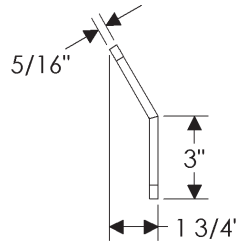

- Specify metal and patina.

RH6 Kinked Robe Hook, *PHASES COLLECTION*

Kinked Robe Hook
RH6..... $ 84.00

RH605 Cirque Robe Hook, *CIRQUE COLLECTION*