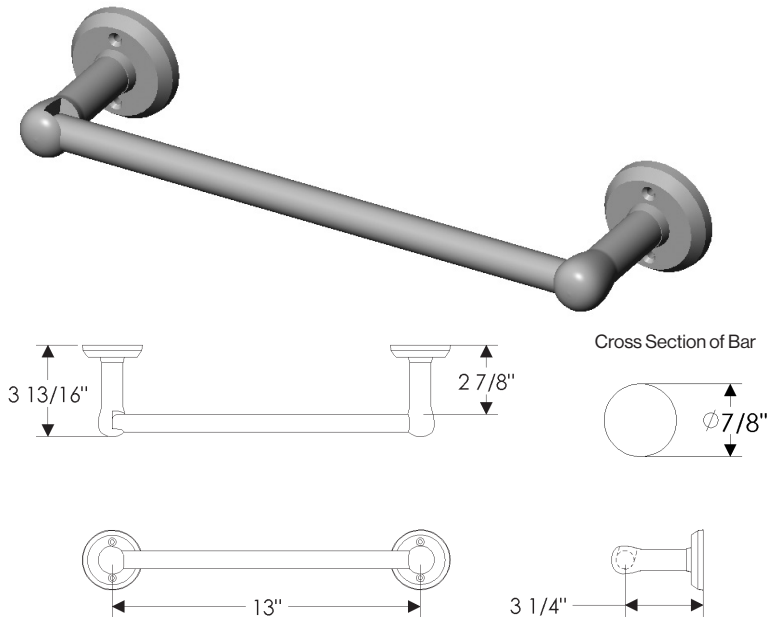

- Combinations are shown with E417 Round Escutcheon for illustration purposes only. Refer to Section B for escutcheon styles and specifications.
- Specify escutcheon style, metal, patina, ring size, and leather or texture.

PT1 Horizontal Paper Towel Holder (Continued)

PT1 Horizontal Paper Towel Holder

with E589 Round Maddox Escutcheon	
3 1/8"	$ 532.00
with E700 Arched Escutcheon	
2 1/2" x 3 3/4"	$ 423.00
with E701 Arched Escutcheon	
2 1/2" x 5 1/2"	$ 500.00
with E10155 Oasis Escutcheon	
3" x 4 1/4"	$ 434.00
with E10203 Square Oasis Escutcheon	
2 1/2" x 2 1/2"	$ 418.00
with E10205 Oasis Escutcheon	
2 1/2" x 4 1/2"	$ 434.00
with E10820 Round Briggs Escutcheon	
2 1/2"	$ 414.00
with E10800 Briggs Escutcheon	
2 3/8" x 7"	$ 446.00
with E21005 Mack Escutcheon	
2 1/2" x 4 1/2"	$ 434.00

with E30303 Square Trousdale Escutcheon	
3" x 3"	$ 532.00
with E30403 Hammered Escutcheon	
2 1/2" x 4 1/2"	$ 434.00
with E30503 Convex Escutcheon	
2 1/2" x 4 1/2"	$ 615.00
with E30603 Corbel Arched Escutcheon	
2 1/2" x 4 1/2"	$ 615.00
with E30703 Corbel Rectangular Escutcheon	
2 1/2" x 4 1/2"	$ 615.00
with E30802 Round Bordeaux Escutcheon	
2 1/2"	$ 532.00
with E30803 Round Bordeaux Escutcheon	
3 1/4"	$ 532.00
with E30804 Bordeaux Escutcheon	
2 1/2" x 4 1/2"	$ 615.00
with E30806 Oval Bordeaux Escutcheon	
2 1/2" x 5 1/2"	$ 615.00