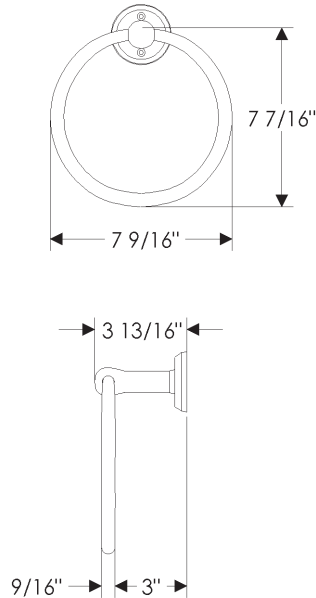

- Combinations are shown with E417 Round Escutcheon for illustration purposes only. Refer to Section B for escutcheon styles and specifications.
- Specify escutcheon style, metal, patina, ring size, and leather or texture.

TR Towel Ring — 7" Ring (Continued)

TR7 Towel Ring — 7" Ring

with E700 Arched Escutcheon 2 1/2" x 3 3/4"	$ 347.00
with E701 Arched Escutcheon 2 1/2" x 5 1/2"	$ 384.00
with E10155 Oasis Escutcheon 3" x 4 1/4"	$ 354.00
with E10203 Square Oasis Escutcheon 2 1/2" x 2 1/2"	$ 345.00
with E10205 Oasis Escutcheon 2 1/2" x 4 1/2"	$ 354.00
with E10820 Round Briggs Escutcheon 2 1/2"	$ 344.00
with E10800 Briggs Escutcheon 2 3/8" x 7"	$ 376.00
with E21005 Mack Escutcheon 2 1/2" x 4 1/2"	$ 354.00
with E30303 Square Trousdale Escutcheon 3" x 3"	$ 403.00
with E30403 Hammered Escutcheon 2 1/2" x 4 1/2"	$ 354.00
with E30503 Convex Escutcheon 2 1/2" x 4 1/2"	$ 444.00

with E30603 Corbel Arched Escutcheon 2 1/2" x 4 1/2"	$ 444.00
with E30703 Corbel Rectangular Escutcheon 2 1/2" x 4 1/2"	$ 444.00
with E30802 Round Bordeaux Escutcheon 2 1/2"	$ 403.00
with E30803 Round Bordeaux Escutcheon 3 1/4"	$ 403.00
with E30804 Bordeaux Escutcheon 2 1/2" x 4 1/2"	$ 444.00
with E30806 Oval Bordeaux Escutcheon 2 1/2" x 5 1/2"	$ 444.00