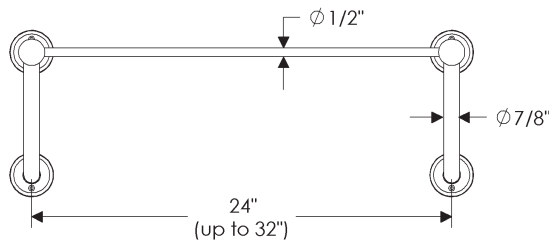

- Combinations are shown with E417 Round Escutcheon for illustration purposes only. Refer to Section B for escutcheon styles and specifications.
- Specify escutcheon style, metal, patina, ring size, and leather or texture.

TRK3 Towel Rack (Continued)

TRK3 Towel Rack

24" bars (available up to 32" bars)

with E504 Curved Escutcheon 2 1/2" x 4 1/2"	$ 1,820.00
with E501 Oval Escutcheon 2 5/8" x 5 1/4"	$ 1,842.00
with E589 Round Maddox Escutcheon 3 1/8"	$ 2,018.00
with E700 Arched Escutcheon 2 1/2" x 3 3/4"	$ 1,800.00
with E701 Arched Escutcheon 2 1/2" x 5 1/2"	$ 1,951.00
with E10155 Oasis Escutcheon 3" x 4 1/4"	$ 1,820.00
with E10203 Square Oasis Escutcheon 2 1/2" x 2 1/2"	$ 1,789.00
with E10205 Oasis Escutcheon 2 1/2" x 4 1/2"	$ 1,820.00
with E10820 Round Briggs Escutcheon 2 1/2"	$ 1,779.00
with E21005 Mack Escutcheon 2 1/2" x 4 1/2"	$ 1,820.00
with E30303 Square Trousdale Escutcheon 3" x 3"	$ 2,018.00
with E30403 Hammered Escutcheon 2 1/2" x 4 1/2"	$ 1,820.00
with E30503 Convex Escutcheon 2 1/2" x 4 1/2"	$ 2,183.00
with E30603 Corbel Arched Escutcheon 2 1/2" x 4 1/2"	$ 2,183.00
with E30703 Corbel Rectangular Escutcheon 2 1/2" x 4 1/2"	$ 2,183.00
with E30802 Round Bordeaux Escutcheon 2 1/2"	$ 2,018.00
with E30803 Round Bordeaux Escutcheon 3 1/4"	$ 2,018.00
with E30804 Bordeaux Escutcheon 2 1/2" x 4 1/2"	$ 2,183.00
with E30806 Oval Bordeaux Escutcheon 2 1/2" x 5 1/2"	$ 2,183.00

- For lengths over 24" and up to 32" add $32.00 list per inch.