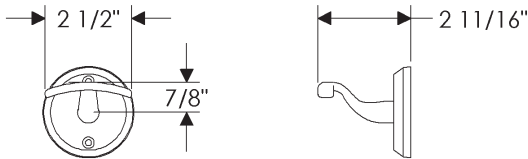

- Combinations are shown with IP417 Round Escutcheon for illustration purposes only. Refer to Section B for escutcheon specifications.
- Specify escutcheon style, metal, patina, and leather or texture.

RH4 Whale Tail Robe Hook

RH4 Whale Tail Robe Hook

with IP014 Ellis Escutcheon	
3" x 3 3/4"	$ 319.00
with E101 Round Designer Escutcheon*	
3 1/2"	$ 453.00
with E103 Square Designer Escutcheon*	
3" x 3"	$ 418.00
with IP150 Edge Escutcheon*	
2" x 3"	$ 218.00
with IP203 Square Metro Escutcheon*	
2 1/4" x 2 1/4"	$ 220.00
with IP205 Round Metro Escutcheon*	
2 1/4"	$ 220.00
with IP214 Metro Escutcheon	
2 1/4" x 3 1/4"	$ 224.00
with IP318 Stepped Escutcheon	
2 1/2" x 3"	$ 224.00
with IP415 Diamond Escutcheon	
3 9/16" x 3 9/16"	$ 216.00
with IP418 Rectangular Escutcheon	
2 1/2" x 3"	$ 224.00
with IP417 Round Escutcheon	
2 5/8"	$ 220.00
with IP512 Curved Escutcheon	
2 1/2" x 3 3/8"	$ 224.00
with IP580 Maddox Escutcheon	
2 3/8" x 3 5/16"	$ 278.00

with IP716 Arched Escutcheon	
2 1/2" x 3 3/4"	$ 224.00
with IP10200 Oasis Escutcheon	
2 1/2" x 3 1/4"	$ 224.00
with IP10800 Briggs Escutcheon	
2 1/2" x 5 1/8"	$ 252.00
with IP21014 Mack Escutcheon	
2 1/2" x 3 1/2"	$ 224.00
with IP30390 Square Trousdale Escutcheon	
3" x 3"	$ 278.00
with IP30490 Hammered Escutcheon	
2 1/2" x 3 1/4"	$ 224.00
with IP30590 Convex Escutcheon	
2 1/2" x 3 1/4"	$ 319.00
with IP30690 Corbel Arched Escutcheon	
2 1/2" x 4 1/2"	$ 319.00
with IP30790 Corbel Rectangular Escutcheon	
2 1/2" x 4"	$ 319.00
with IP30890 Bordeaux Escutcheon	
2 1/2" x 3 1/4"	$ 319.00

* Requires leather or texture choice.