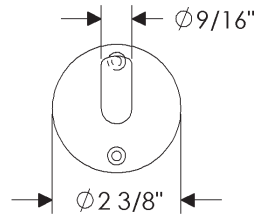

Cirque Robe Hook
RH605..... $ 98.00

RH606 Cirque Double Robe Hook, *CIRQUE COLLECTION*