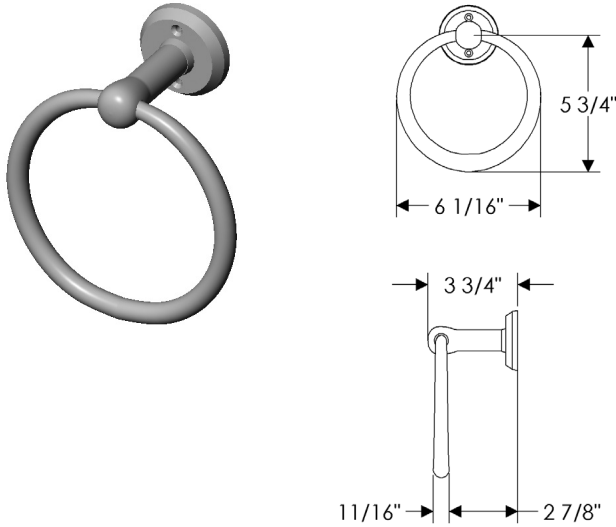

- Combinations are shown with E417 Round Escutcheon for illustration purposes only. Refer to Section B for escutcheon styles and specifications.
- Specify escutcheon style, metal, patina, ring size, and leather or texture.

TR Towel Ring — 6" Ring

TR6 Towel Ring — 6" Ring

with E005 Ellis Escutcheon 3" x 5"	$ 423.00	with E415 Diamond Escutcheon 3 9/16" x 3 9/16"	$ 325.00
with E101 Round Designer Escutcheon* 3 1/2"	$ 556.00	with E416 Square Escutcheon 2 5/8" x 2 5/8"	$ 325.00
with E103 Square Designer Escutcheon* 3" x 3"	$ 523.00	with E417 Round Escutcheon 2 1/2"	$ 324.00
with E153 Edge Escutcheon* 2" x 3"	$ 333.00	with E418 Round Escutcheon 3 1/4"	$ 337.00
with E201 Round Metro Escutcheon 2 1/4"	$ 324.00	with E500 Curved Escutcheon 2 1/2" x 3 3/4"	$ 327.00
with E202 Round Metro Escutcheon 3 1/2"	$ 351.00	with E504 Curved Escutcheon 2 1/2" x 4 1/2"	$ 333.00
with E204 Metro Escutcheon 2 1/4" x 2 1/4"	$ 325.00	with E501 Oval Escutcheon 2 5/8" x 5 1/4"	$ 338.00
with E205 Metro Escutcheon 2 1/4" x 3 1/4"	$ 333.00	with E589 Round Maddox Escutcheon 3 1/8"	$ 382.00
with E236 Metro Escutcheon 2 1/2" x 4 1/2"	$ 333.00	with E700 Arched Escutcheon 2 1/2" x 3 3/4"	$ 327.00
with E300 Stepped Escutcheon 2 1/2" x 3 3/4"	$ 327.00	with E701 Arched Escutcheon 2 1/2" x 5 1/2"	$ 367.00
with E400 Rectangular Escutcheon 2 1/2" x 3 3/4"	$ 327.00		
with E414 Rectangular Escutcheon 2 1/2" x 4 1/2"	$ 333.00		

* Requires leather or texture choice.

(See following page for additional options)