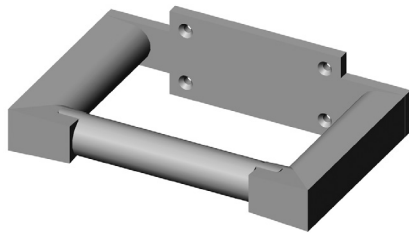

TP7 Rail Toilet Paper Holder