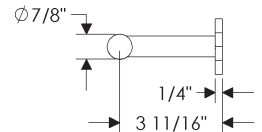

TP6 Tube Toilet Paper Holder ..... $ 424.00