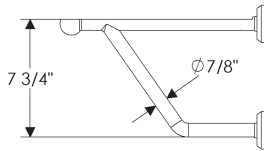

- Combinations are shown with E417 Round Escutcheon for illustration purposes only. Refer to Section B for escutcheon styles and specifications.
- Specify escutcheon style, metal, patina, ring size, and leather or texture.

SHB Shelf Bracket (Continued)

SHB Shelf Bracket

with E10155 Oasis Escutcheon 3" x 4 1/4"	$ 578.00
with E10203 Square Oasis Escutcheon 2 1/2" x 2 1/2"	$ 563.00
with E10205 Oasis Escutcheon 2 1/2" x 4 1/2"	$ 578.00
with E10820 Round Briggs Escutcheon 2 1/2"	$ 557.00
with E21005 Mack Escutcheon 2 1/2" x 4 1/2"	$ 578.00
with E30303 Square Trousdale Escutcheon 3" x 3"	$ 869.00
with E30403 Hammered Escutcheon 2 1/2" x 4 1/2"	$ 578.00
with E30503 Convex Escutcheon 2 1/2" x 4 1/2"	$ 1,034.00
with E30603 Corbel Arched Escutcheon 2 1/2" x 4 1/2"	$ 1,034.00
with E30703 Corbel Rectangular Escutcheon 2 1/2" x 4 1/2"	$ 1,034.00
with E30802 Round Bordeaux Escutcheon 2 1/2"	$ 869.00

with E30803 Round Bordeaux Escutcheon 3 1/4"	$ 869.00
with E30806 Oval Bordeaux Escutcheon 2 1/2" x 5 1/2"	$ 1,034.00
with E30804 Bordeaux Escutcheon 2 1/2" x 4 1/2"	$ 1,034.00

- Price includes one shelf bracket, two escutcheons, and four wood screws for mounting.

* Requires leather or texture choice.