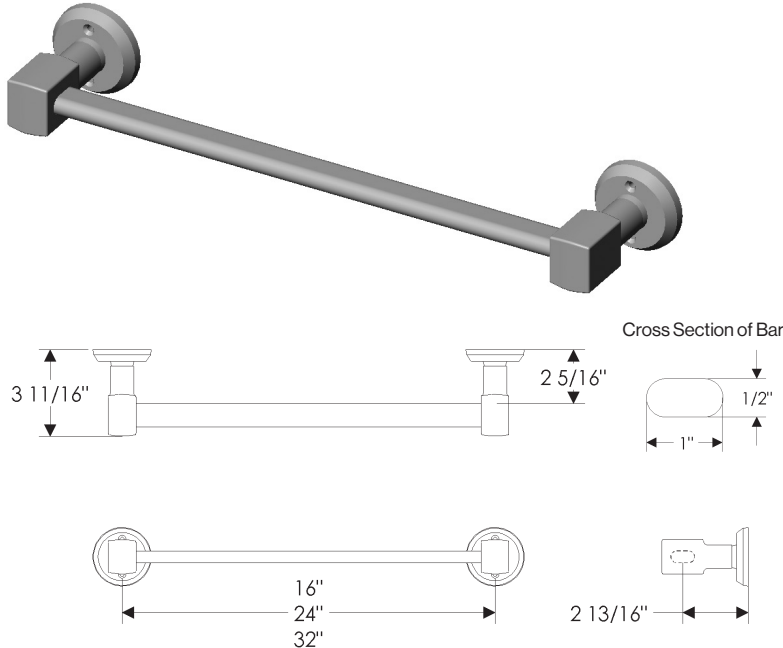

- Combinations are shown with E417 Round Escutcheon for illustration purposes only. Refer to Section B for escutcheon styles and specifications.
- Specify escutcheon style, metal, patina, ring size, and leather or texture.

TB3 Tempo Towel Bar

TB3 Tempo Towel Bar

with E005 Ellis Escutcheon	
3" x 5"	
16"	$ 666.00
24"	$ 718.00
32"	$ 768.00
with E101 Round Designer Escutcheon*	
3 1/2"	
16"	$ 932.00
24"	$ 984.00
32"	$1,034.00
with E103 Square Designer Escutcheon*	
3" x 3"	
16"	$ 865.00
24"	$ 916.00
32"	$ 966.00
with E153 Edge Escutcheon*	
2" x 3"	
16"	$ 484.00
24"	$ 536.00
32"	$ 586.00

with E201 Round Metro Escutcheon	
2 1/4"	
16"	$ 465.00
24"	$ 515.00
32"	$ 566.00
with E202 Round Metro Escutcheon	
3 1/2"	
16"	$ 520.00
24"	$ 571.00
32"	$ 622.00
with E204 Square Metro Escutcheon	
2 1/4" x 2 1/4"	
16"	$ 469.00
24"	$ 520.00
32"	$ 571.00
with E205 Metro Escutcheon	
2 1/4" x 3 1/4"	
16"	$ 484.00
24"	$ 536.00
32"	$ 586.00
with E236 Metro Escutcheon	
2 1/2" x 4 1/2"	
16"	$ 484.00
24"	$ 536.00
32"	$ 586.00
with E300 Stepped Escutcheon	
2 1/2" x 3 3/4"	
16"	$ 476.00
24"	$ 526.00
32"	$ 577.00
with E400 Rectangular Escutcheon	
2 1/2" x 3 3/4"	
16"	$ 476.00
24"	$ 526.00
32"	$ 577.00

* Requires leather or texture choice.

(See following page for additional options)