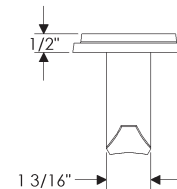

TP30310 Trousdale Vertical Toilet Paper Holder, *KRAVITZ DESIGN COLLECTION*

TP30310 Trousdale Vertical Toilet Paper Holder

- with NO Escutcheon ..... $ 552.00
- with IP014 Ellis Escutcheon
  3" x 3 3/4" ..... $ 644.00
- with IP150 Edge Escutcheon*
  2" x 3" ..... $ 632.00
- with IP214 Metro Escutcheon
  2 1/4" x 3 1/4" ..... $ 632.00
- with IP250 Metro Escutcheon
  2 1/2" x 3 1/4" ..... $ 632.00
- with IP318 Stepped Escutcheon
  2 1/2" x 3" ..... $ 632.00
- with IP415 Diamond Escutcheon
  3 9/16" x 3 9/16" ..... $ 632.00
- with IP418 Rectangular Escutcheon
  2 1/2" x 3" ..... $ 632.00
- with IP417 Round Escutcheon
  2 5/8" ..... $ 632.00
- with IP512 Curved Escutcheon
  2 1/2" x 3 3/8" ..... $ 632.00

- with IP716 Arched Escutcheon
  2 1/2" x 3 3/4" ..... $ 632.00
- with IP10800 Briggs Escutcheon
  2 1/2" x 5 1/8" ..... $ 658.00
- with IP21014 Mack Escutcheon
  2 1/2" x 3 1/2" ..... $ 632.00
- with IP30390 Square Trousdale Escutcheon
  3" x 3" ..... $ 644.00
- with IP30490 Hammered Escutcheon
  2 1/2" x 3 1/4" ..... $ 644.00
- with IP30590 Convex Escutcheon
  2 1/2" x 3 1/4" ..... $ 644.00
- with IP30690 Corbel Arched Escutcheon
  2 1/2" x 4 1/2" ..... $ 644.00
- with IP30790 Corbel Rectangular Escutcheon
  2 1/2" x 4" ..... $ 644.00
- with IP30890 Bordeaux Escutcheon
  2 1/2" x 3 1/4" ..... $ 644.00

* Requires leather or texture choice.