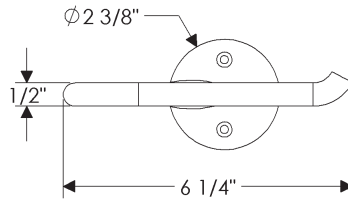

- Specify escutcheon style, metal, patina, or texture.

TP605 Cirque Toilet Paper Holder, *CIRQUE COLLECTION*

TP605 Cirque Toilet Paper Holder ..... $ 314.00