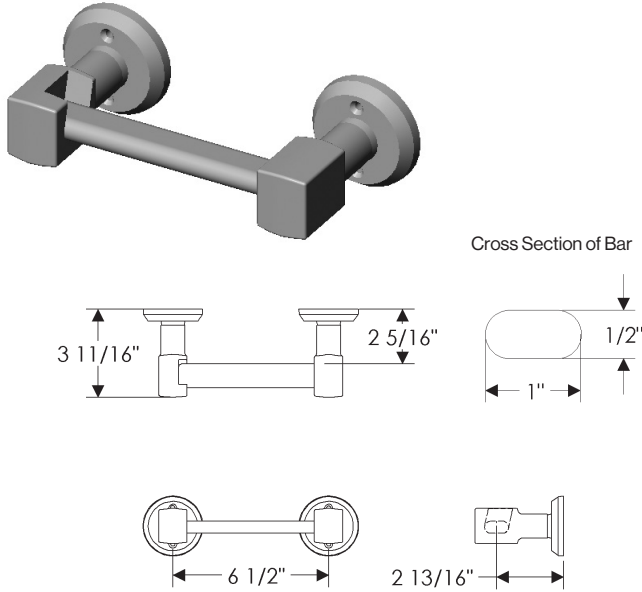

- Combinations are shown with E417 Round Escutcheon for illustration purposes only. Refer to Section B for escutcheon styles and specifications.
- Specify escutcheon style, metal, patina, ring size, and leather or texture.

TP3 Tempo Horizontal Toilet Paper Holder (Continued)

TP3 Tempo Horizontal Toilet Paper Holder

with E700 Arched Escutcheon 2 1/2" x 3 3/4"	$ 385.00
with E701 Arched Escutcheon 2 1/2" x 5 1/2"	$ 462.00
with E10155 Oasis Escutcheon 3" x 4 1/4"	$ 396.00
with E10203 Square Oasis Escutcheon 2 1/2" x 2 1/2"	$ 381.00
with E10205 Oasis Escutcheon 2 1/2" x 4 1/2"	$ 396.00
with E10820 Round Briggs Escutcheon 2 1/2"	$ 378.00
with E10800 Briggs Escutcheon 2 3/8" x 7"	$ 440.00
with E21005 Mack Escutcheon 2 1/2" x 4 1/2"	$ 396.00
with E30303 Square Trousdale Escutcheon 3" x 3"	$ 495.00
with E30403 Hammered Escutcheon 2 1/2" x 4 1/2"	$ 396.00
with E30503 Convex Escutcheon 2 1/2" x 4 1/2"	$ 578.00

with E30603 Corbel Arched Escutcheon 2 1/2" x 4 1/2"	$ 578.00
with E30703 Corbel Rectangular Escutcheon 2 1/2" x 4 1/2"	$ 578.00
with E30802 Round Bordeaux Escutcheon 2 1/2"	$ 495.00
with E30803 Round Bordeaux Escutcheon 3 1/4"	$ 495.00
with E30804 Bordeaux Escutcheon 2 1/2" x 4 1/2"	$ 578.00
with E30806 Oval Bordeaux Escutcheon 2 1/2" x 5 1/2"	$ 578.00