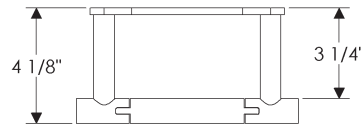

TP6 Tube Toilet Paper Holder ..... $ 424.00