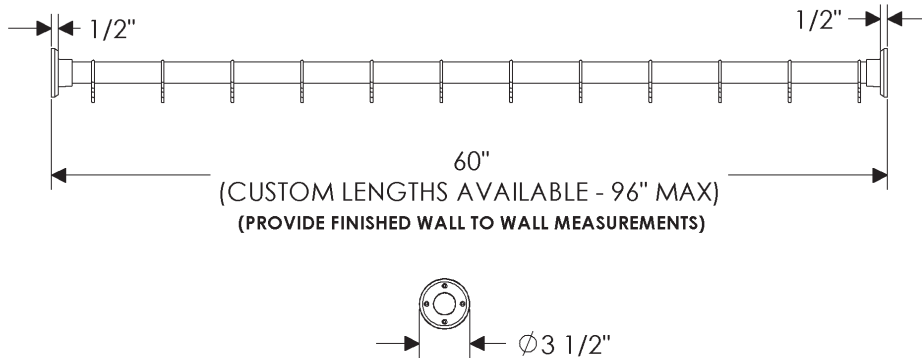

- Specify metal, patina, and length.

SR Shower Curtain Rod and Brackets with Hooks

SR Shower Curtain Rod (60") and Brackets with 12 Hooks	$2,072.00
(May be cut shorter to specification.)	
SR901 Shower Curtain Rod Only (60")	$1,268.00
SRB901 Shower Curtain Rod Bracket Only (each)	$ 120.00
SRH901 Shower Curtain Rod Hook Only (each)	$ 47.00

- For lengths over 60" (96" max) add $32.00 list per inch to pricing listed.
- Weight: 7 lbs. per foot