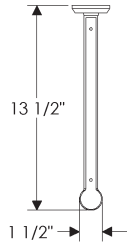

- Combinations are shown with E417 Round Escutcheon for illustration purposes only. Refer to Section B for escutcheon styles and specifications.
- Specify escutcheon style, metal, patina, ring size, and leather or texture.

SHB Shelf Bracket (Continued)

SHB Shelf Bracket

with E10155 Oasis Escutcheon 3" x 4 1/4"	$ 578.00
with E10203 Square Oasis Escutcheon 2 1/2" x 2 1/2"	$ 563.00
with E10205 Oasis Escutcheon 2 1/2" x 4 1/2"	$ 578.00
with E10820 Round Briggs Escutcheon 2 1/2"	$ 557.00
with E21005 Mack Escutcheon 2 1/2" x 4 1/2"	$ 578.00
with E30303 Square Trousdale Escutcheon 3" x 3"	$ 869.00
with E30403 Hammered Escutcheon 2 1/2" x 4 1/2"	$ 578.00
with E30503 Convex Escutcheon 2 1/2" x 4 1/2"	$ 1,034.00
with E30603 Corbel Arched Escutcheon 2 1/2" x 4 1/2"	$ 1,034.00
with E30703 Corbel Rectangular Escutcheon 2 1/2" x 4 1/2"	$ 1,034.00
with E30802 Round Bordeaux Escutcheon 2 1/2"	$ 869.00

with E30803 Round Bordeaux Escutcheon 3 1/4"	$ 869.00
with E30806 Oval Bordeaux Escutcheon 2 1/2" x 5 1/2"	$ 1,034.00
with E30804 Bordeaux Escutcheon 2 1/2" x 4 1/2"	$ 1,034.00

- Price includes one shelf bracket, two escutcheons, and four wood screws for mounting.

* Requires leather or texture choice.