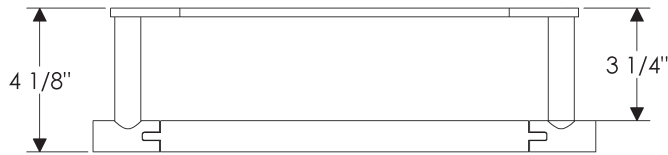

- Specify metal, and patina.

PT6 Tube Paper Towel Holder

PT6 Tube Paper Towel Holder ..... $ 509.00