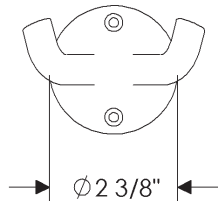

- Specify metal and patina.

RH6 Kinked Robe Hook, *PHASES COLLECTION*

Kinked Robe Hook  
RH6..... \$ 84.00

RH605 Cirque Robe Hook, *CIRQUE COLLECTION*

Cirque Robe Hook  
RH605..... \$ 98.00

RH606 Cirque Double Robe Hook, *CIRQUE COLLECTION*