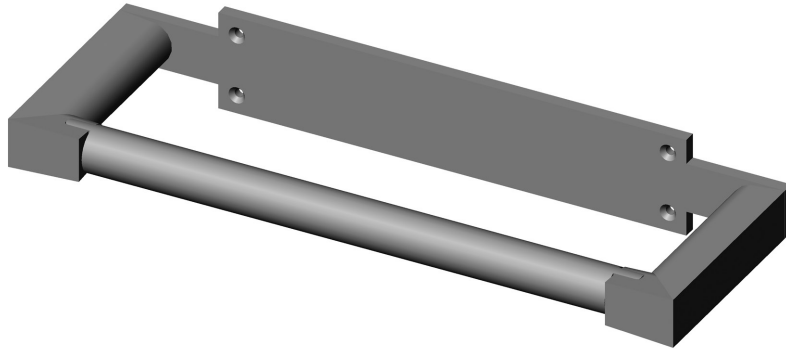

- Specify metal, and patina.

PT7 Rail Paper Towel Holder

PT7 Rail Paper Towel Holder ..... $ 482.00