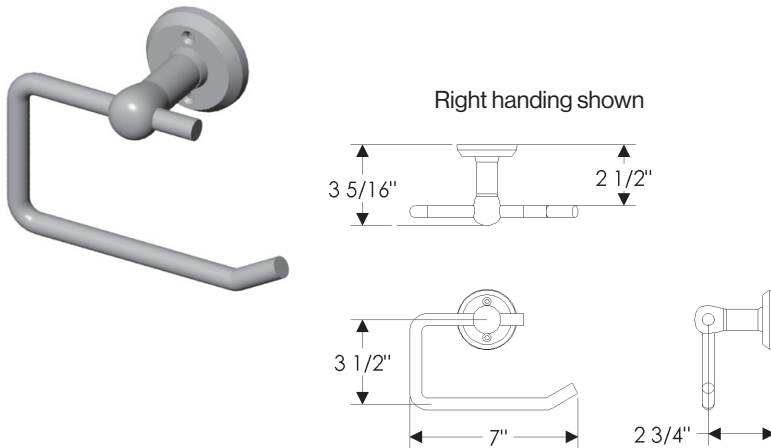

- Combinations are shown with E417 Round Escutcheon for illustration purposes only. Refer to Section B for escutcheon styles and specifications.
- Specify escutcheon style, metal, patina, ring size, and leather or texture.

TP5 Horizontal Toilet Paper Holder (Continued)

TP5 Horizontal Toilet Paper Holder

with E10155 Oasis Escutcheon	
3" x 4 1/4"	$ 325.00
with E10203 Square Oasis Escutcheon	
2 1/2" x 2 1/2"	$ 317.00
with E10205 Oasis Escutcheon	
2 1/2" x 4 1/2"	$ 325.00
with E10820 Round Briggs Escutcheon	
2 1/2"	$ 314.00
with E10800 Briggs Escutcheon	
2 3/8" x 7"	$ 346.00
with E21005 Mack Escutcheon	
2 1/2" x 4 1/2"	$ 325.00
with E30303 Square Trousdale Escutcheon	
3" x 3"	$ 373.00
with E30403 Hammered Escutcheon	
2 1/2" x 4 1/2"	$ 325.00
with E30503 Convex Escutcheon	
2 1/2" x 4 1/2"	$ 416.00
with E30603 Corbel Arched Escutcheon	
2 1/2" x 4 1/2"	$ 416.00
with E30703 Corbel Rectangular Escutcheon	
2 1/2" x 4 1/2"	$ 416.00

with E30802 Round Bordeaux Escutcheon	
2 1/2"	$ 373.00
with E30803 Round Bordeaux Escutcheon	
3 1/4"	$ 373.00
with E30804 Bordeaux Escutcheon	
2 1/2" x 4 1/2"	$ 416.00
with E30806 Oval Bordeaux Escutcheon	
2 1/2" x 5 1/2"	$ 416.00