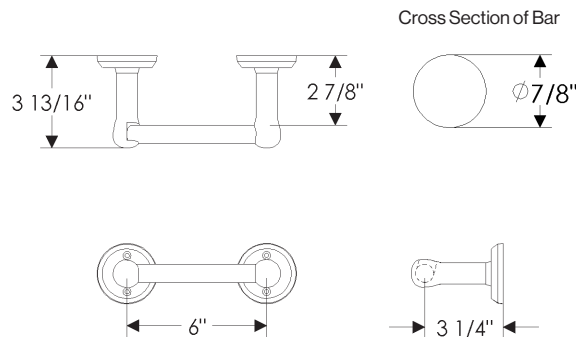

- Combinations are shown with E417 Round Escutcheon for illustration purposes only. Refer to Section B for escutcheon styles and specifications.
- Specify escutcheon style, metal, patina, ring size, and leather or texture.

TP1 Horizontal Toilet Paper Holder (Continued)

TP1 Horizontal Toilet Paper Holder

with E700 Arched Escutcheon 2 1/2" x 3 3/4"	$ 372.00
with E701 Arched Escutcheon 2 1/2" x 5 1/2"	$ 447.00
with E10155 Oasis Escutcheon 3" x 4 1/4"	$ 382.00
with E10203 Square Oasis Escutcheon 2 1/2" x 2 1/2"	$ 367.00
with E10205 Oasis Escutcheon 2 1/2" x 4 1/2"	$ 382.00
with E10820 Round Briggs Escutcheon 2 1/2"	$ 362.00
with E10800 Briggs Escutcheon 2 3/8" x 7"	$ 426.00
with E21005 Mack Escutcheon 2 1/2" x 4 1/2"	$ 382.00
with E30303 Square Trousdale Escutcheon 3" x 3"	$ 480.00
with E30403 Hammered Escutcheon 2 1/2" x 4 1/2"	$ 382.00

with E30503 Convex Escutcheon 2 1/2" x 4 1/2"	$ 564.00
with E30603 Corbel Arched Escutcheon 2 1/2" x 4 1/2"	$ 564.00
with E30703 Corbel Rectangular Escutcheon 2 1/2" x 4 1/2"	$ 564.00
with E30802 Round Bordeaux Escutcheon 2 1/2"	$ 480.00
with E30803 Round Bordeaux Escutcheon 3 1/4"	$ 480.00
with E30804 Bordeaux Escutcheon 2 1/2" x 4 1/2"	$ 564.00
with E30806 Oval Bordeaux Escutcheon 2 1/2" x 5 1/2"	$ 564.00