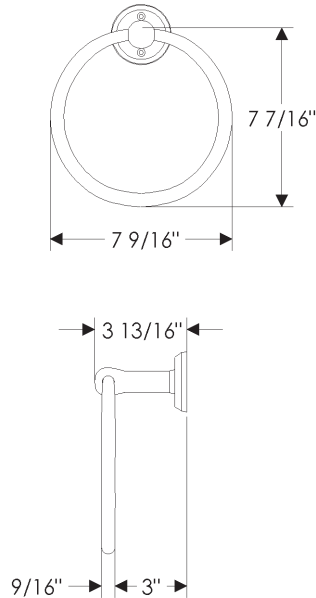

- Combinations are shown with E417 Round Escutcheon for illustration purposes only. Refer to Section B for escutcheon styles and specifications.
- Specify escutcheon style, metal, patina, ring size, and leather or texture.

TR Towel Ring — 7" Ring

TR7 Towel Ring — 7" Ring

with E005 Ellis Escutcheon 3" x 5"	$ 444.00
with E101 Round Designer Escutcheon* 3 1/2"	$ 577.00
with E103 Square Designer Escutcheon* 3" x 3"	$ 542.00
with E153 Edge Escutcheon* 2" x 3"	$ 354.00
with E201 Round Metro Escutcheon 2 1/4"	$ 355.00
with E202 Round Metro Escutcheon 3 1/2"	$ 371.00
with E204 Square Metro Escutcheon 2 1/4" x 2 1/4"	$ 345.00
with E205 Metro Escutcheon 2 1/4" x 3 1/4"	$ 354.00
with E236 Metro Escutcheon 2 1/2" x 4 1/2"	$ 354.00
with E300 Stepped Escutcheon 2 1/2" x 3 3/4"	$ 347.00
with E400 Rectangular Escutcheon 2 1/2" x 3 3/4"	$ 347.00

with E414 Rectangular Escutcheon 2 1/2" x 4 1/2"	$ 354.00
with E415 Diamond Escutcheon 3 9/16" x 3 9/16"	$ 345.00
with E416 Square Escutcheon 2 5/8" x 2 5/8"	$ 345.00
with E417 Round Escutcheon 2 1/2"	$ 344.00
with E418 Round Escutcheon 3 1/4"	$ 357.00
with E500 Curved Escutcheon 2 1/2" x 3 3/4"	$ 347.00
with E504 Curved Escutcheon 2 1/2" x 4 1/2"	$ 354.00
with E501 Oval Escutcheon 2 5/8" x 5 1/4"	$ 358.00
with E589 Round Maddox Escutcheon 3 1/8"	$ 403.00

* Requires leather or texture choice.

(See following page for additional options)