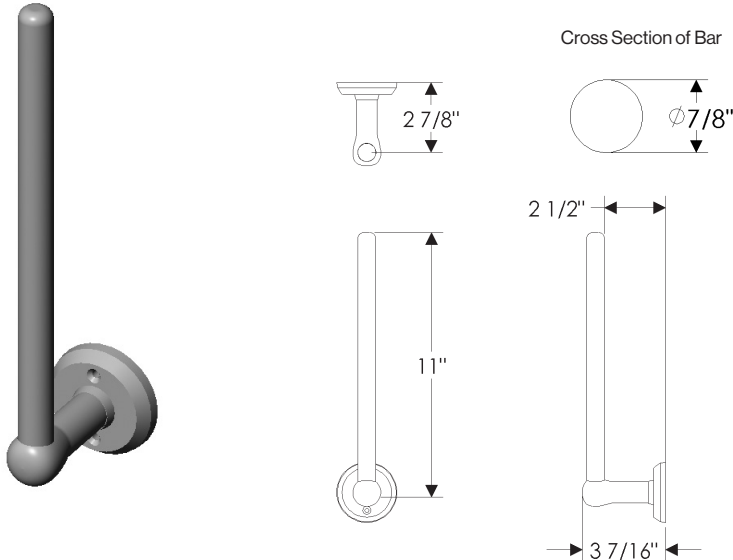

- Combinations are shown with E417 Round Escutcheon for illustration purposes only. Refer to Section B for escutcheon styles and specifications.
- Specify escutcheon style, metal, patina, ring size, and leather or texture.

PT2 Vertical Paper Towel Holder

PT2 Vertical Paper Towel Holder

with E005 Ellis Escutcheon 3" x 5"	$ 392.00	with E415 Diamond Escutcheon 3 9/16" x 3 9/16"	$ 293.00
with E101 Round Designer Escutcheon* 3 1/2"	$ 525.00	with E416 Square Escutcheon 2 5/8" x 2 5/8"	$ 293.00
with E103 Square Designer Escutcheon* 3" x 3"	$ 491.00	with E417 Round Escutcheon 2 1/2"	$ 291.00
with E153 Edge Escutcheon* 2" x 3"	$ 301.00	with E418 Round Escutcheon 3 1/4"	$ 305.00
with E201 Round Metro Escutcheon 2 1/4"	$ 291.00	with E500 Curved Escutcheon 2 1/2" x 3 3/4"	$ 296.00
with E202 Round Metro Escutcheon 3 1/2"	$ 319.00	with E504 Curved Escutcheon 2 1/2" x 4 1/2"	$ 301.00
with E204 Square Metro Escutcheon 2 1/4" x 2 1/4"	$ 293.00	with E501 Oval Escutcheon 2 5/8" x 5 1/4"	$ 306.00
with E205 Metro Escutcheon 2 1/4" x 3 1/4"	$ 301.00	with E589 Round Maddox Escutcheon 3 1/8"	$ 350.00
with E236 Metro Escutcheon 2 1/2" x 4 1/2"	$ 301.00	with E700 Arched Escutcheon 2 1/2" x 3 3/4"	$ 296.00
with E300 Stepped Escutcheon 2 1/2" x 3 3/4"	$ 296.00	with E701 Arched Escutcheon 2 1/2" x 5 1/2"	$ 334.00
with E400 Rectangular Escutcheon 2 1/2" x 3 3/4"	$ 296.00		
with E414 Rectangular Escutcheon 2 1/2" x 4 1/2"	$ 301.00		

* Requires leather or texture choice.

(See following page for additional options)