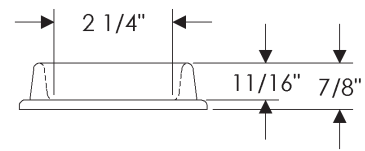

GH100 Glass Holder
3 5/8" ..... $ 134.00

- Includes glass.