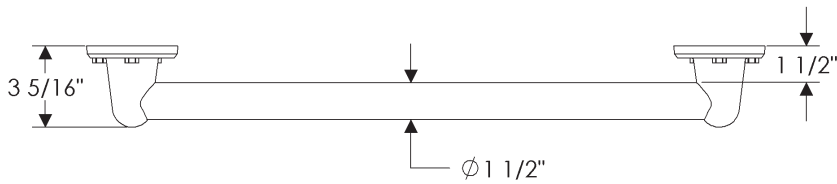

GB1 Grab Bar

12"	$ 896.00
16"	$ 1,019.00
18"	$ 1,080.00
24"	$ 1,263.00
30"	$ 1,447.00
32"	$ 1,509.00
36"	$ 1,631.00
42"	$ 1,814.00
48"	$ 1,997.00
60"	$ 2,365.00

* Call for pricing on additional length options.