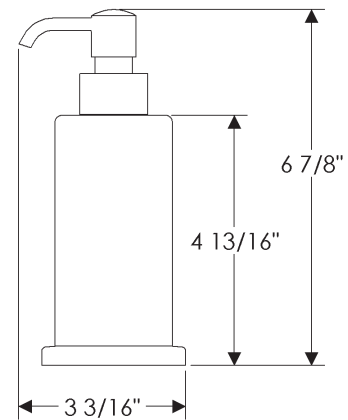

SP100 Soap Dispenser
3 3/16" x 6 7/8" ..... $ 563.00

- Includes all pump components.