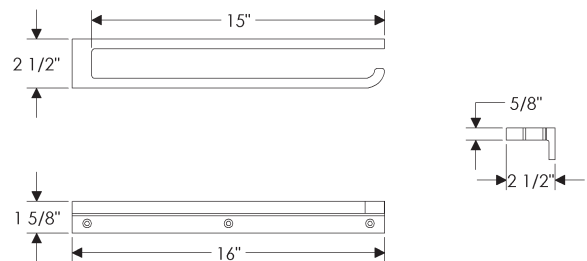

- Specify metal, patina, and bar length.

TB5 Rail Towel Bar

TB5 Rail Towel Bars

7 1/2" .....	\$ 484.00
16" .....	\$ 521.00
24" .....	\$ 663.00
32" .....	\$ 783.00

TB6 Detour Single Towel Bar

TB6 Detour Single Towel Bar