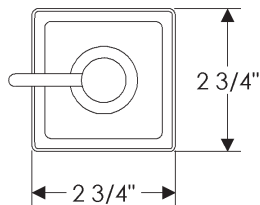

SP100 Soap Dispenser