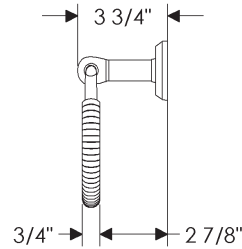

- Combinations are shown with E417 Round Escutcheon for illustration purposes only. Refer to Section B for escutcheon styles and specifications.
- Specify escutcheon style, metal, patina, ring size, and leather or texture.

TR Lariat Towel Ring — 6" Ring (Continued)