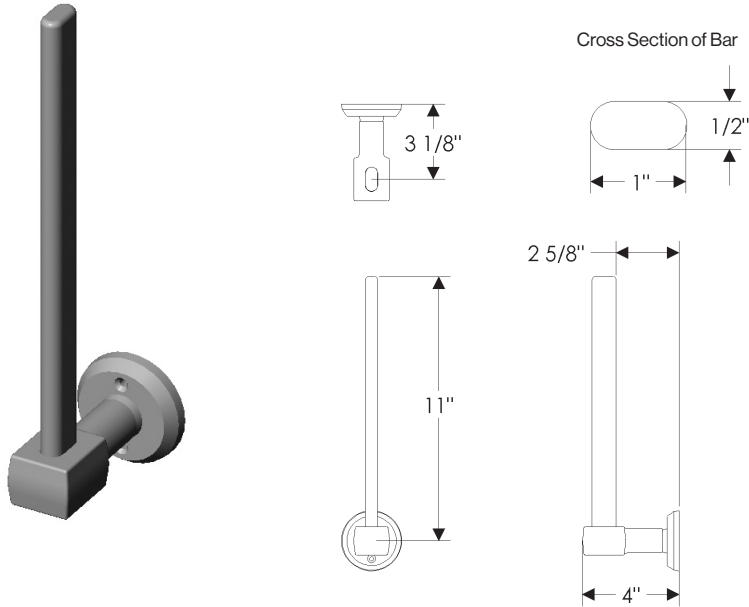

- Combinations are shown with E417 Round Escutcheon for illustration purposes only. Refer to Section B for escutcheon styles and specifications.
- Specify escutcheon style, metal, patina, ring size, and leather or texture.

PT4 Tempo Vertical Paper Towel Holder

PT4 Tempo Vertical Paper Towel Holder

with E005 Ellis Escutcheon 3" x 5"	$ 399.00	with E414 Rectangular Escutcheon 2 1/2" x 4 1/2"	$ 307.00
with E101 Round Designer Escutcheon* 3 1/2"	$ 532.00	with E415 Diamond Escutcheon 3 9/16" x 3 9/16"	$ 301.00
with E103 Square Designer Escutcheon* 3" x 3"	$ 500.00	with E416 Square Escutcheon 2 5/8" x 2 5/8"	$ 301.00
with E153 Edge Escutcheon* 2" x 3"	$ 307.00	with E417 Round Escutcheon 2 1/2"	$ 299.00
with E201 Round Metro Escutcheon 2 1/4"	$ 299.00	with E418 Round Escutcheon 3 1/4"	$ 312.00
with E202 Round Metro Escutcheon 3 1/2"	$ 324.00	with E500 Curved Escutcheon 2 1/2" x 3 3/4"	$ 303.00
with E204 Square Metro Escutcheon 2 1/4" x 2 1/4"	$ 301.00	with E504 Curved Escutcheon 2 1/2" x 1 1/2"	$ 307.00
with E205 Metro Escutcheon 2 1/4" x 3 1/4"	$ 307.00	with E501 Oval Escutcheon 2 5/8" x 5 1/4"	$ 313.00
with E236 Metro Escutcheon 2 1/2" x 4 1/2"	$ 307.00	with E589 Round Maddox Escutcheon 3 1/8"	$ 358.00
with E300 Stepped Escutcheon 2 1/2" x 3 3/4"	$ 303.00		
with E400 Rectangular Escutcheon 2 1/2" x 3 3/4"	$ 303.00		

* Requires leather or texture choice.

(See following page for additional options)