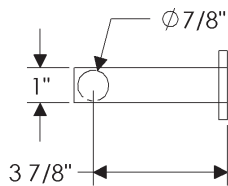

- Specify metal, and patina.

PT7 Rail Paper Towel Holder

PT7 Rail Paper Towel Holder ..... $ 482.00