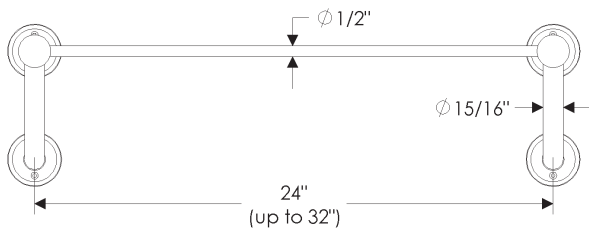

- Combinations are shown with E417 Round Escutcheon for illustration purposes only. Refer to Section B for escutcheon styles and specifications.
- Specify escutcheon style, metal, patina, ring size, and leather or texture.

TRK Towel Rack

TRK Towel Rack

24" bars (available up to 32" bars)

with E101 Round Designer Escutcheon*

3 1/2" ..... $ 2,062.00

with E103 Square Designer Escutcheon*

3" x 3" ..... $ 2,133.00

with E153 Edge Escutcheon*

2" x 3" ..... $ 1,372.00

with E201 Round Metro Escutcheon

2 1/4" ..... $ 1,331.00

with E202 Round Metro Escutcheon

3 1/2" ..... $ 1,445.00

with E204 Square Metro Escutcheon

2 1/4" x 2 1/4" ..... $ 1,341.00

with E205 Metro Escutcheon

2 1/4" x 3 1/4" ..... $ 1,372.00

with E300 Stepped Escutcheon

2 1/2" x 3 3/4" ..... $ 1,352.00

with E400 Rectangular Escutcheon

2 1/2" x 3 3/4" ..... $ 1,352.00

with E415 Diamond Escutcheon

3 9/16" x 3 9/16" ..... $ 1,341.00

with E416 Square Escutcheon

2 5/8" x 2 5/8" ..... $ 1,341.00

with E417 Round Escutcheon

2 1/2" ..... $ 1,331.00

with E418 Round Escutcheon

3 1/4" ..... $ 1,388.00

with E500 Curved Escutcheon

2 1/2" x 3 3/4" ..... $ 1,352.00

with E589 Round Maddox Escutcheon

3 1/8" ..... $ 1,570.00

Note: TRK Towel Rack is not compatible with E005, E414, E501, and E701 escutcheons.

- For lengths over 24" and up to 32" add $32.00 list per inch.

* Requires leather or texture choice.

(See following page for additional options)