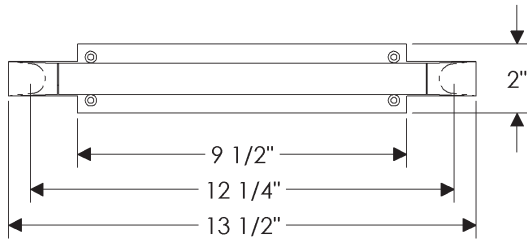

- Specify metal, and patina.

PT7 Rail Paper Towel Holder

PT7 Rail Paper Towel Holder ..... $ 482.00