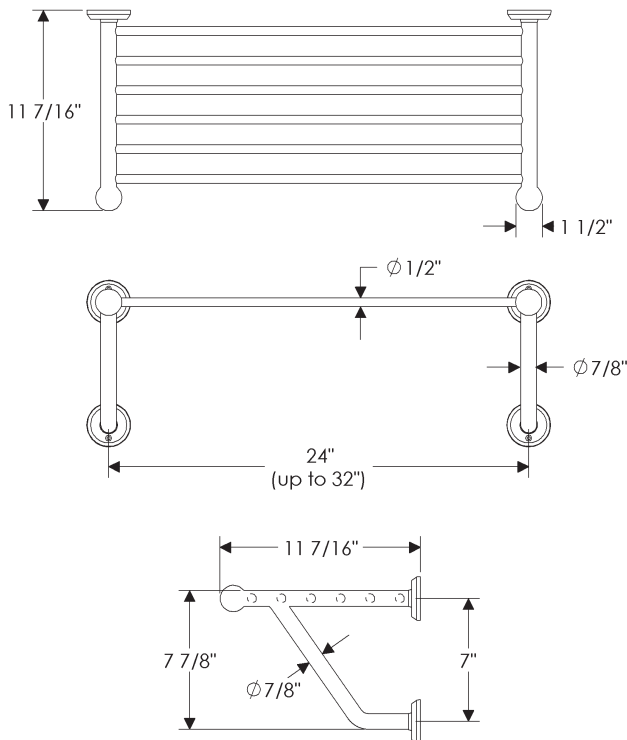

- Combinations are shown with E417 Round Escutcheon for illustration purposes only. Refer to Section B for escutcheon styles and specifications.
- Specify escutcheon style, metal, patina, ring size, and leather or texture.

TRK3 Towel Rack

TRK3 Towel Rack

24" bars (available up to 32" bars)

with E005 Ellis Escutcheon	
3" x 5"	$ 2,183.00
with E101 Round Designer Escutcheon*	
3 1/2"	$ 2,715.00
with E103 Square Designer Escutcheon*	
3" x 3"	$ 2,580.00
with E153 Edge Escutcheon*	
2" x 3"	$ 1,820.00
with E201 Round Metro Escutcheon	
2 1/4"	$ 1,779.00
with E202 Round Metro Escutcheon	
3 1/2"	$ 1,891.00
with E204 Square Metro Escutcheon	
2 1/4" x 2 1/4"	$ 1,789.00
with E205 Metro Escutcheon	
2 1/4" x 3 1/4"	$ 1,820.00
with E236 Metro Escutcheon	
2 1/2" x 4 1/2"	$ 1,820.00
with E300 Stepped Escutcheon	
2 1/2" x 3 3/4"	$ 1,800.00
with E400 Rectangular Escutcheon	
2 1/2" x 3 3/4"	$ 1,800.00
with E414 Rectangular Escutcheon	
2 1/2" x 4 1/2"	$ 1,820.00
with E415 Diamond Escutcheon	
3 9/16" x 3 9/16"	$ 1,789.00
with E416 Square Escutcheon	
2 5/8" x 2 5/8"	$ 1,789.00
with E417 Round Escutcheon	
2 1/2"	$ 1,779.00
with E418 Round Escutcheon	
3 1/4"	$ 1,834.00
with E500 Curved Escutcheon	
2 1/2" x 3 3/4"	$ 1,800.00

- For lengths over 24" and up to 32" add $32.00 list per inch.

* Requires leather or texture choice.

(See following page for additional options)