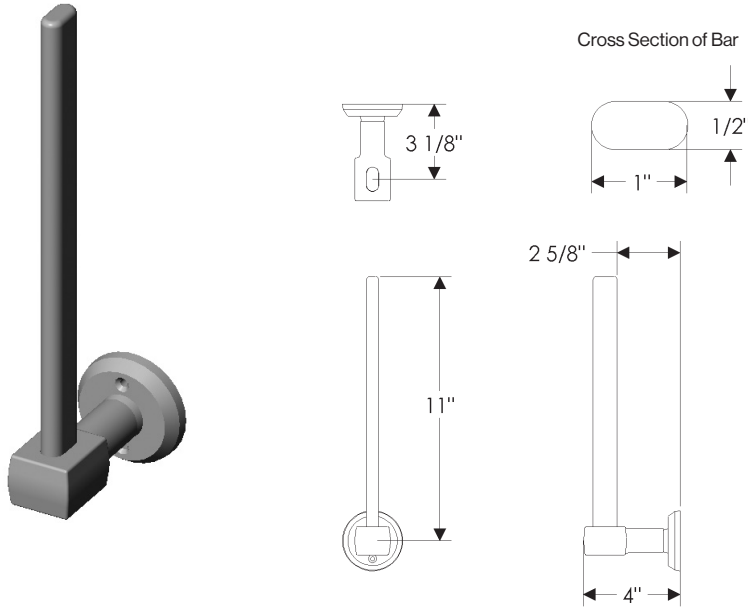

- Combinations are shown with E417 Round Escutcheon for illustration purposes only. Refer to Section B for escutcheon styles and specifications.
- Specify escutcheon style, metal, patina, ring size, and leather or texture.

PT4 Tempo Vertical Paper Towel Holder (Continued)

PT4 Tempo Vertical Paper Towel Holder

with E700 Arched Escutcheon 2 1/2" x 3 3/4"	$ 303.00	with E30503 Convex Escutcheon 2 1/2" x 4 1/2"	$ 399.00
with E701 Arched Escutcheon 2 1/2" x 5 1/2"	$ 341.00	with E30603 Corbel Arched Escutcheon 2 1/2" x 4 1/2"	$ 399.00
with E10155 Oasis Escutcheon 3" x 4 1/4"	$ 307.00	with E30703 Corbel Rectangular Escutcheon 2 1/2" x 4 1/2"	$ 399.00
with E10203 Square Oasis Escutcheon 2 1/2" x 2 1/2"	$ 301.00	with E30802 Round Bordeaux Escutcheon 2 1/2"	$ 358.00
with E10205 Oasis Escutcheon 2 1/2" x 4 1/2"	$ 307.00	with E30803 Round Bordeaux Escutcheon 3 1/4"	$ 358.00
with E10820 Round Briggs Escutcheon 2 1/2"	$ 299.00	with E30804 Bordeaux Escutcheon 2 1/2" x 4 1/2"	$ 399.00
with E10800 Briggs Escutcheon 2 3/8" x 7"	$ 330.00	with E30806 Oval Bordeaux Escutcheon 2 1/2" x 5 1/2"	$ 399.00
with E21005 Mack Escutcheon 2 1/2" x 4 1/2"	$ 307.00		
with E30303 Square Trousdale Escutcheon 3" x 3"	$ 358.00		
with E30403 Hammered Escutcheon 2 1/2" x 4 1/2"	$ 307.00