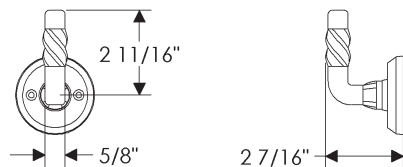

- Combinations are shown with E417 Round Escutcheon for illustration purposes only. Refer to Section B for escutcheon styles and specifications.
- Specify escutcheon style, metal, patina, ring size, and leather or texture.

RH2 Twist Robe Hook

RH2 Twist Robe Hook

with E005 Ellis Escutcheon	
3" x 5"	$ 319.00
with E101 Round Designer Escutcheon*	
3 1/2"	$ 453.00
with E103 Square Designer Escutcheon*	
3" x 3"	$ 418.00
with E153 Edge Escutcheon*	
2" x 3"	$ 229.00
with E201 Round Metro Escutcheon	
2 1/4"	$ 220.00
with E202 Round Metro Escutcheon	
3 1/2"	$ 248.00
with E204 Square Metro Escutcheon	
2 1/4" x 2 1/4"	$ 222.00
with E205 Metro Escutcheon	
2 1/4" x 3 1/4"	$ 229.00
with E236 Metro Escutcheon	
2 1/2" x 4 1/2"	$ 229.00
with E300 Stepped Escutcheon	
2 1/2" x 3 3/4"	$ 224.00
with E400 Rectangular Escutcheon	
2 1/2" x 3 3/4"	$ 224.00
with E414 Rectangular Escutcheon	
2 1/2" x 4 1/2"	$ 229.00
with E415 Diamond Escutcheon	
3 9/16" x 3 9/16"	$ 222.00
with E416 Square Escutcheon	
2 5/8" x 2 5/8"	$ 222.00

with E417 Round Escutcheon	
2 1/2"	$ 220.00
with E418 Round Escutcheon	
3 1/4"	$ 234.00
with E500 Curved Escutcheon	
2 1/2" x 3 3/4"	$ 224.00
with E504 Curved Escutcheon	
2 1/2" x 4 1/2"	$ 229.00
with E501 Oval Escutcheon	
2 5/8" x 5 1/4"	$ 235.00
with E589 Round Maddox Escutcheon	
3 1/8"	$ 278.00
with E700 Arched Escutcheon	
2 1/2" x 3 3/4"	$ 224.00
with E701 Arched Escutcheon	
2 1/2" x 5 1/2"	$ 262.00
with E10155 Oasis Escutcheon	
3" x 4 1/4"	$ 229.00
with E10203 Square Oasis Escutcheon	
2 1/2" x 2 1/2"	$ 222.00
with E10205 Oasis Escutcheon	
2 1/2" x 4 1/2"	$ 229.00
with E10820 Round Briggs Escutcheon	
2 1/2"	$ 220.00

* Requires leather or texture choice.

(See following page for additional options)