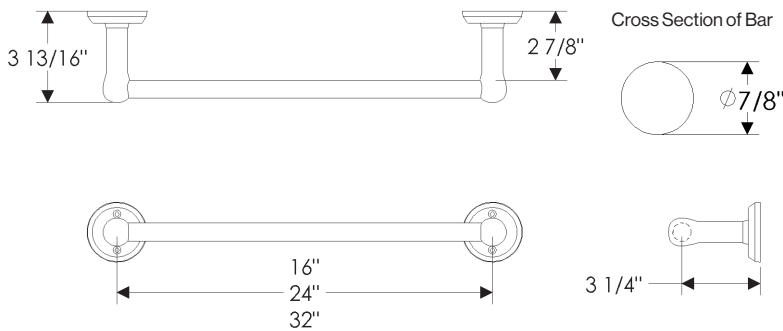

- Combinations are shown with E417 Round Escutcheon for illustration purposes only. Refer to Section B for escutcheon styles and specifications.
- Specify escutcheon style, metal, patina, ring size, and leather or texture.

TB Towel Bar (Continued)

TB Towel Bar

with E10205 Oasis Escutcheon
2 1/2" x 4 1/2"

16"	$ 470.00
24"	$ 520.00
32"	$ 571.00

with E10820 Round Briggs Escutcheon
2 1/2"

16"	$ 451.00
24"	$ 502.00
32"	$ 553.00

with E10800 Briggs Escutcheon
2 3/8" x 7"

16"	$ 515.00
24"	$ 566.00
32"	$ 616.00

with E21005 Mack Escutcheon
2 1/2" x 4 1/2"

16"	$ 470.00
24"	$ 520.00
32"	$ 571.00

with E30303 Square Trousdale Escutcheon
3" x 3"

16"	$ 569.00
24"	$ 621.00
32"	$ 671.00

with E30403 Hammered Escutcheon
2 1/2" x 4 1/2"

16"	$ 470.00
24"	$ 520.00
32"	$ 571.00

with E30503 Convex Escutcheon
2 1/2" x 4 1/2"

16"	$ 652.00
24"	$ 702.00
32"	$ 754.00

with E30603 Corbel Arched Escutcheon
2 1/2" x 4 1/2"

16"	$ 652.00
24"	$ 702.00
32"	$ 754.00

with E30703 Corbel Rectangular Escutcheon
2 1/2" x 4 1/2"

16"	$ 652.00
24"	$ 702.00
32"	$ 754.00

with E30802 Round Bordeaux Escutcheon
2 1/2"

16"	$ 569.00
24"	$ 621.00
32"	$ 671.00

with E30803 Round Bordeaux Escutcheon
3 1/4"

16"	$ 569.00
24"	$ 621.00
32"	$ 671.00

with E30804 Bordeaux Escutcheon
2 1/2" x 4 1/2"

16"	$ 652.00
24"	$ 702.00
32"	$ 754.00

with E30806 Oval Bordeaux Escutcheon
2 1/2" x 5 1/2"

16"	$ 652.00
24"	$ 702.00
32"	$ 754.00