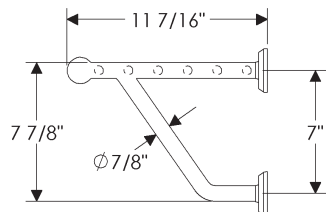

- Combinations are shown with E417 Round Escutcheon for illustration purposes only. Refer to Section B for escutcheon styles and specifications.
- Specify escutcheon style, metal, patina, ring size, and leather or texture.

TRK3 Towel Rack (Continued)

TRK3 Towel Rack

24" bars (available up to 32" bars)

with E504 Curved Escutcheon 2 1/2" x 4 1/2"	$ 1,820.00
with E501 Oval Escutcheon 2 5/8" x 5 1/4"	$ 1,842.00
with E589 Round Maddox Escutcheon 3 1/8"	$ 2,018.00
with E700 Arched Escutcheon 2 1/2" x 3 3/4"	$ 1,800.00
with E701 Arched Escutcheon 2 1/2" x 5 1/2"	$ 1,951.00
with E10155 Oasis Escutcheon 3" x 4 1/4"	$ 1,820.00
with E10203 Square Oasis Escutcheon 2 1/2" x 2 1/2"	$ 1,789.00
with E10205 Oasis Escutcheon 2 1/2" x 4 1/2"	$ 1,820.00
with E10820 Round Briggs Escutcheon 2 1/2"	$ 1,779.00
with E21005 Mack Escutcheon 2 1/2" x 4 1/2"	$ 1,820.00
with E30303 Square Trousdale Escutcheon 3" x 3"	$ 2,018.00
with E30403 Hammered Escutcheon 2 1/2" x 4 1/2"	$ 1,820.00
with E30503 Convex Escutcheon 2 1/2" x 4 1/2"	$ 2,183.00
with E30603 Corbel Arched Escutcheon 2 1/2" x 4 1/2"	$ 2,183.00
with E30703 Corbel Rectangular Escutcheon 2 1/2" x 4 1/2"	$ 2,183.00
with E30802 Round Bordeaux Escutcheon 2 1/2"	$ 2,018.00
with E30803 Round Bordeaux Escutcheon 3 1/4"	$ 2,018.00
with E30804 Bordeaux Escutcheon 2 1/2" x 4 1/2"	$ 2,183.00
with E30806 Oval Bordeaux Escutcheon 2 1/2" x 5 1/2"	$ 2,183.00

- For lengths over 24" and up to 32" add $32.00 list per inch.