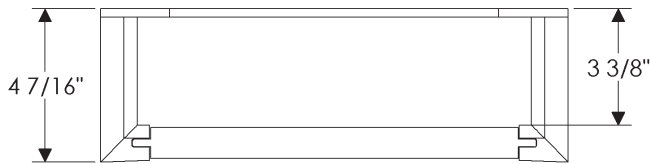

- Specify metal, and patina.

PT7 Rail Paper Towel Holder

PT7 Rail Paper Towel Holder ..... $ 482.00