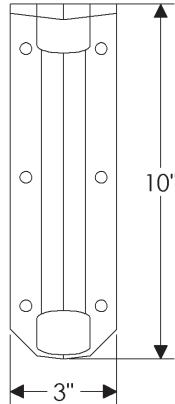

\* Requires leather or texture choice.

- Specify metal, and patina.

Shelf Brackets

SHB100 Shelf Bracket

3" x 10"..... \$ 915.00

SHB22012 Shelf Bracket

1 1/4" x 12"..... \$ 303.00

- Combinations are shown with E417 Round Escutcheon for illustration purposes only. Refer to Section B for escutcheon styles and specifications.
- Specify escutcheon style, metal, patina, ring size, and leather or texture.