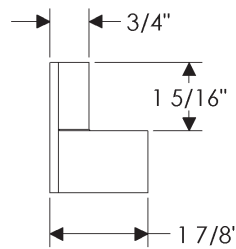

Cirque Double Robe Hook  
RH606..... \$ 118.00

RH30300 Trousdale Robe Hook, *KRAVITZ DESIGN COLLECTION*

Trousdale Robe Hook  
RH30300..... \$ 194.00

- Specify metal, patina, and length.

SR Shower Curtain Rod and Brackets with Hooks