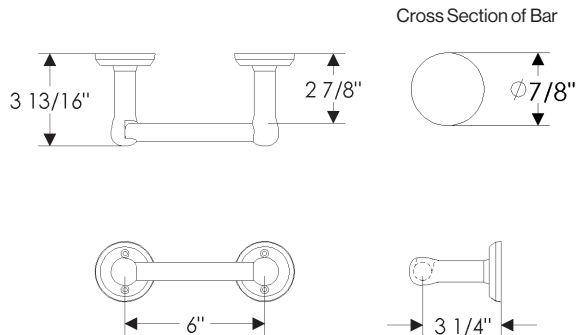

- Combinations are shown with E417 Round Escutcheon for illustration purposes only. Refer to Section B for escutcheon styles and specifications.
- Specify escutcheon style, metal, patina, ring size, and leather or texture.

TP1 Horizontal Toilet Paper Holder

TP1 Horizontal Toilet Paper Holder

with E005 Ellis Escutcheon 3" x 5"	$ 564.00
with E101 Round Designer Escutcheon* 3 1/2"	$ 830.00
with E103 Square Designer Escutcheon* 3" x 3"	$ 762.00
with E153 Edge Escutcheon* 2" x 3"	$ 382.00
with E201 Round Metro Escutcheon 2 1/4"	$ 362.00
with E202 Round Metro Escutcheon 3 1/2"	$ 418.00
with E204 Square Metro Escutcheon 2 1/4" x 2 1/4"	$ 367.00
with E205 Metro Escutcheon 2 1/4" x 3 1/4"	$ 382.00
with E236 Metro Escutcheon 2 1/2" x 4 1/2"	$ 382.00
with E300 Stepped Escutcheon 2 1/2" x 3 3/4"	$ 373.00
with E400 Rectangular Escutcheon 2 1/2" x 3 3/4"	$ 372.00

with E414 Rectangular Escutcheon 2 1/2" x 4 1/2"	$ 382.00
with E415 Diamond Escutcheon 3 9/16" x 3 9/16"	$ 367.00
with E416 Square Escutcheon 2 5/8" x 2 5/8"	$ 367.00
with E417 Round Escutcheon 2 1/2"	$ 362.00
with E418 Round Escutcheon 3 1/4"	$ 390.00
with E500 Curved Escutcheon 2 1/2" x 3 3/4"	$ 372.00
with E504 Curved Escutcheon 2 1/2" x 4 1/2"	$ 382.00
with E501 Oval Escutcheon 2 5/8" x 5 1/4"	$ 393.00
with E589 Round Maddox Escutcheon 3 1/8"	$ 480.00

* Requires leather or texture choice.

(See following page for additional options)