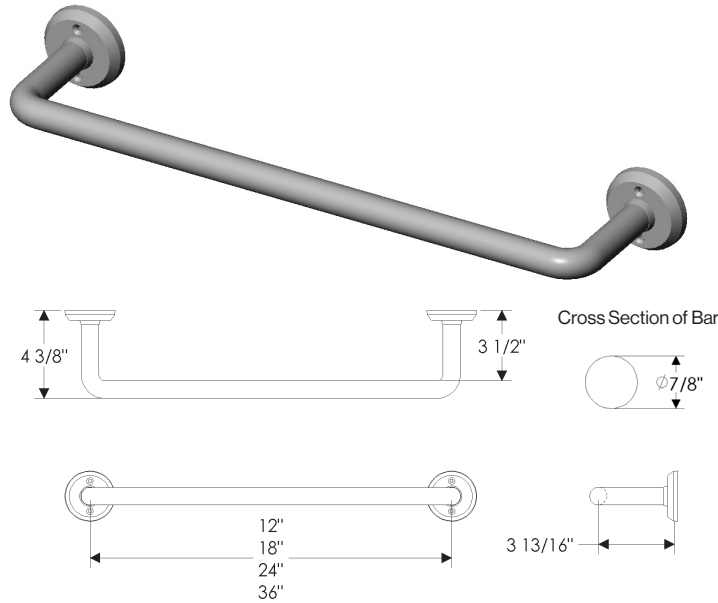

- Combinations are shown with E417 Round Escutcheon for illustration purposes only. Refer to Section B for escutcheon styles and specifications.
- Specify escutcheon style, metal, patina, ring size, and leather or texture.

TB2 Continuous Towel Bar (Continued)

TB2 Continuous Towel Bar

with E501 Oval Escutcheon
2 5/8" x 5 1/4"

12"	$ 393.00
18"	$ 423.00
24"	$ 482.00
36"	$ 557.00

with E589 Round Maddox Escutcheon
3 1/8"

12"	$ 597.00
18"	$ 626.00
24"	$ 686.00
36"	$ 761.00

with E700 Arched Escutcheon
2 1/2" x 3 3/4"

12"	$ 371.00
18"	$ 402.00
24"	$ 460.00
36"	$ 536.00

with E701 Arched Escutcheon
2 1/2" x 5 1/2"

12"	$ 446.00
18"	$ 477.00
24"	$ 536.00
36"	$ 611.00

with E10155 Oasis Escutcheon

3" x 4 1/4"

12"	$ 393.00
18"	$ 423.00
24"	$ 482.00
36"	$ 557.00

with E10203 Square Oasis Escutcheon

2 1/2" x 2 1/2"

12"	$ 371.00
18"	$ 402.00
24"	$ 460.00
36"	$ 536.00

with E10205 Oasis Escutcheon

2 1/2" x 4 1/2"

12"	$ 393.00
18"	$ 423.00
24"	$ 482.00
36"	$ 557.00

with E10820 Round Briggs Escutcheon

2 1/2"

12"	$ 371.00
18"	$ 402.00
24"	$ 460.00
36"	$ 536.00

with E10800 Briggs Escutcheon

2 3/8" x 7"

12"	$ 472.00
18"	$ 503.00
24"	$ 563.00
36"	$ 637.00

(See following page for additional options)