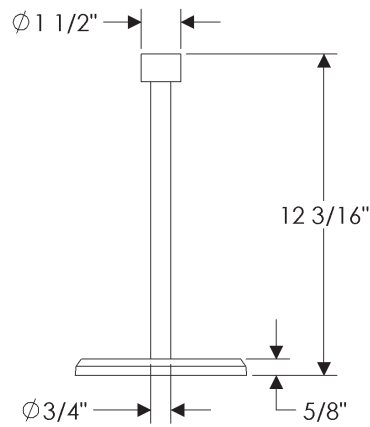

- Specify metal, and patina.

PT5 Standing Paper Towel Holder

PT5 Standing Paper Towel Holder
with E419 Round Escutcheon
6 1/2"..... $ 310.00