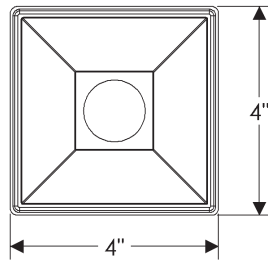

- Specify metal and patina.

JR100 Square Canister

JR100 Square Canister
4" x 6 3/8" ..... $ 480.00