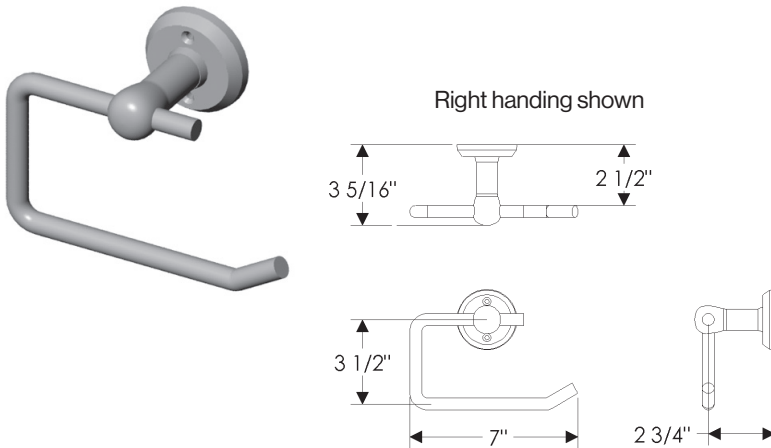

- Combinations are shown with E417 Round Escutcheon for illustration purposes only. Refer to Section B for escutcheon styles and specifications.
- Specify escutcheon style, metal, patina, ring size, and leather or texture.

TP5 Horizontal Toilet Paper Holder

TP5 Horizontal Toilet Paper Holder

with E005 Ellis Escutcheon 3" x 5"	$ 416.00
with E101 Round Designer Escutcheon* 3 1/2"	$ 549.00
with E103 Square Designer Escutcheon* 3" x 3"	$ 514.00
with E153 Edge Escutcheon* 2" x 3"	$ 325.00
with E201 Round Metro Escutcheon 2 1/4"	$ 314.00
with E202 Round Metro Escutcheon 3 1/2"	$ 343.00
with E204 Square Metro Escutcheon 2 1/4" x 2 1/4"	$ 317.00
with E205 Metro Escutcheon 2 1/4" x 3 1/4"	$ 325.00
with E236 Metro Escutcheon 2 1/2" x 4 1/2"	$ 325.00
with E300 Stepped Escutcheon 2 1/2" x 3 3/4"	$ 319.00
with E400 Rectangular Escutcheon 2 1/2" x 3 3/4"	$ 319.00
with E414 Rectangular Escutcheon 2 1/2" x 4 1/2"	$ 325.00

with E415 Diamond Escutcheon 3 9/16" x 3 9/16"	$ 317.00
with E416 Square Escutcheon 2 5/8" x 2 5/8"	$ 317.00
with E417 Round Escutcheon 2 1/2"	$ 314.00
with E418 Round Escutcheon 3 1/4"	$ 327.00
with E500 Curved Escutcheon 2 1/2" x 3 3/4"	$ 319.00
with E504 Curved Escutcheon 2 1/2" x 4 1/2"	$ 325.00
with E501 Oval Escutcheon 2 5/8" x 5 1/4"	$ 330.00
with E589 Round Maddox Escutcheon 3 1/8"	$ 373.00
with E700 Arched Escutcheon 2 1/2" x 3 3/4"	$ 319.00
with E701 Arched Escutcheon 2 1/2" x 5 1/2"	$ 357.00

* Requires leather or texture choice.

(See following page for additional options)