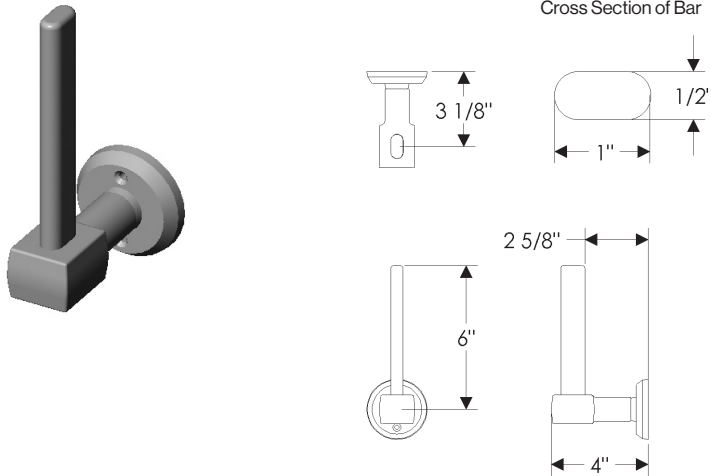

- Combinations are shown with E417 Round Escutcheon for illustration purposes only. Refer to Section B for escutcheon styles and specifications.
- Specify escutcheon style, metal, patina, ring size, and leather or texture.

TP4 Tempo Vertical Toilet Paper Holder (Continued)

TP4 Tempo Vertical Toilet Paper Holder

with E10155 Oasis Escutcheon	
3" x 4 1/4"	$ 260.00
with E10203 Square Oasis Escutcheon	
2 1/2" x 2 1/2"	$ 251.00
with E10205 Oasis Escutcheon	
2 1/2" x 4 1/2"	$ 260.00
with E10820 Round Briggs Escutcheon	
2 1/2"	$ 249.00
with E10800 Briggs Escutcheon	
2 3/8" x 7"	$ 281.00
with E21005 Mack Escutcheon	
2 1/2" x 4 1/2"	$ 260.00
with E30303 Square Trousdale Escutcheon	
3" x 3"	$ 310.00
with E30403 Hammered Escutcheon	
2 1/2" x 4 1/2"	$ 260.00
with E30503 Convex Escutcheon	
2 1/2" x 4 1/2"	$ 350.00
with E30603 Corbel Arched Escutcheon	
2 1/2" x 4 1/2"	$ 350.00
with E30703 Corbel Rectangular Escutcheon	
2 1/2" x 4 1/2"	$ 350.00

with E30802 Round Bordeaux Escutcheon	
2 1/2"	$ 310.00
with E30803 Round Bordeaux Escutcheon	
3 1/4"	$ 310.00
with E30804 Bordeaux Escutcheon	
2 1/2" x 4 1/2"	$ 350.00
with E30806 Oval Bordeaux Escutcheon	
2 1/2" x 5 1/2"	$ 350.00