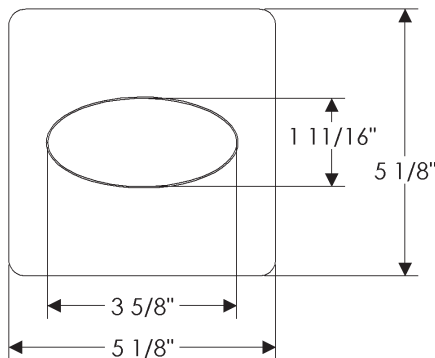

- Specify metal and patina.

JR100 Square Canister

JR100 Square Canister  
4" x 6 3/8" ..... \$ 480.00

TC100 Tissue Cover

TC100 Tissue Cover  
5 1/8" x 5 1/2" ..... \$ 768.00

- Specify metal and patina.

WB100 Waste Basket