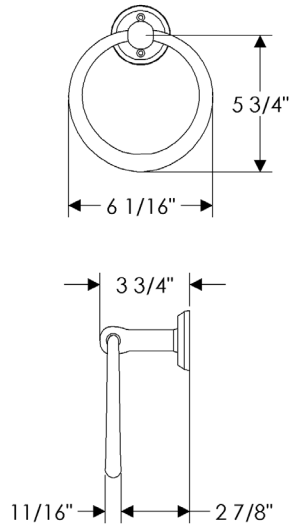

- Combinations are shown with E417 Round Escutcheon for illustration purposes only. Refer to Section B for escutcheon styles and specifications.
- Specify escutcheon style, metal, patina, ring size, and leather or texture.

TR Towel Ring — 6" Ring (Continued)

TR6 Towel Ring — 6" Ring

with E10155 Oasis Escutcheon 3" x 4 1/4"	$ 333.00
with E10203 Square Oasis Escutcheon 2 1/2" x 2 1/2"	$ 325.00
with E10205 Oasis Escutcheon 2 1/2" x 4 1/2"	$ 333.00
with E10820 Round Briggs Escutcheon 2 1/2"	$ 324.00
with E10800 Briggs Escutcheon 2 3/8" x 7"	$ 356.00
with E21005 Mack Escutcheon 2 1/2" x 4 1/2"	$ 333.00
with E30303 Square Trousdale Escutcheon 3" x 3"	$ 382.00
with E30403 Hammered Escutcheon 2 1/2" x 4 1/2"	$ 333.00
with E30503 Convex Escutcheon 2 1/2" x 4 1/2"	$ 423.00
with E30603 Corbel Arched Escutcheon 2 1/2" x 4 1/2"	$ 423.00
with E30703 Corbel Rectangular Escutcheon 2 1/2" x 4 1/2"	$ 423.00

with E30802 Round Bordeaux Escutcheon 2 1/2"	$ 382.00
with E30803 Round Bordeaux Escutcheon 3 1/4"	$ 382.00
with E30804 Bordeaux Escutcheon 2 1/2" x 4 1/2"	$ 423.00
with E30806 Oval Bordeaux Escutcheon 2 1/2" x 5 1/2"	$ 423.00