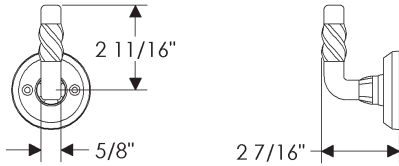

- Combinations are shown with E417 Round Escutcheon for illustration purposes only. Refer to Section B for escutcheon styles and specifications.
- Specify escutcheon style, metal, patina, ring size, and leather or texture.

RH2 Twist Robe Hook (Continued)

RH2 Twist Robe Hook

with E10800 Briggs Escutcheon	
2 3/8" x 7"	$ 251.00
with E21005 Mack Escutcheon	
2 1/2" x 4 1/2"	$ 229.00
with E30303 Square Trousdale Escutcheon	
3" x 3"	$ 278.00
with E30403 Hammered Escutcheon	
2 1/2" x 4 1/2"	$ 229.00
with E30503 Convex Escutcheon	
2 1/2" x 4 1/2"	$ 319.00
with E30603 Corbel Arched Escutcheon	
2 1/2" x 4 1/2"	$ 319.00
with E30703 Corbel Rectangular Escutcheon	
2 1/2" x 4 1/2"	$ 319.00
with E30802 Round Bordeaux Escutcheon	
2 1/2"	$ 278.00
with E30803 Round Bordeaux Escutcheon	
3 1/4"	$ 278.00
with E30804 Bordeaux Escutcheon	
2 1/2" x 4 1/2"	$ 319.00
with E30806 Oval Bordeaux Escutcheon	
2 1/2" x 5 1/2"	$ 319.00

* Requires leather or texture choice.