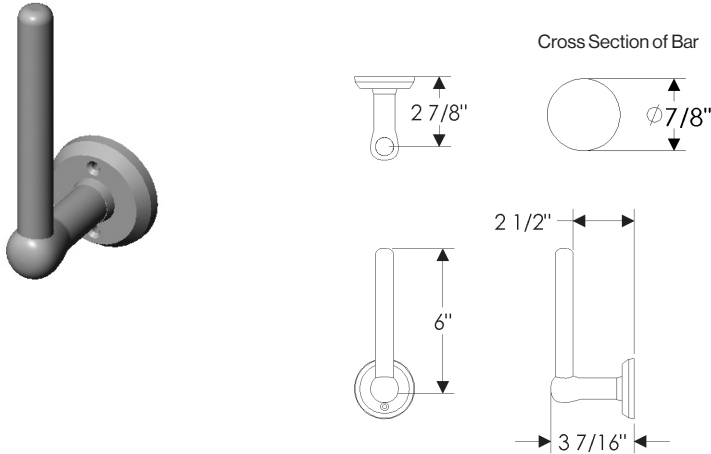

- Combinations are shown with E417 Round Escutcheon for illustration purposes only. Refer to Section B for escutcheon styles and specifications.
- Specify escutcheon style, metal, patina, ring size, and leather or texture.

TP2 Vertical Toilet Paper Holder

TP2 Vertical Toilet Paper Holder

with E005 Ellis Escutcheon 3" x 5"	$ 344.00	with E415 Diamond Escutcheon 3 9/16" x 3 9/16"	$ 246.00
with E101 Round Designer Escutcheon* 3 1/2"	$ 477.00	with E416 Square Escutcheon 2 5/8" x 2 5/8"	$ 246.00
with E103 Square Designer Escutcheon* 3" x 3"	$ 443.00	with E417 Round Escutcheon 2 1/2"	$ 242.00
with E153 Edge Escutcheon* 2" x 3"	$ 251.00	with E418 Round Escutcheon 3 1/4"	$ 257.00
with E201 Round Metro Escutcheon 2 1/4"	$ 242.00	with E500 Curved Escutcheon 2 1/2" x 3 3/4"	$ 248.00
with E202 Round Metro Escutcheon 3 1/2"	$ 271.00	with E504 Curved Escutcheon 2 1/2" x 4 1/2"	$ 251.00
with E204 Square Metro Escutcheon 2 1/4" x 2 1/4"	$ 246.00	with E501 Oval Escutcheon 2 5/8" x 5 1/4"	$ 259.00
with E205 Metro Escutcheon 2 1/4" x 3 1/4"	$ 251.00	with E589 Round Maddox Escutcheon 3 1/8"	$ 302.00
with E236 Metro Escutcheon 2 1/2" x 4 1/2"	$ 251.00	with E700 Arched Escutcheon 2 1/2" x 3 3/4"	$ 248.00
with E300 Stepped Escutcheon 2 1/2" x 3 3/4"	$ 248.00	with E701 Arched Escutcheon 2 1/2" x 5 1/2"	$ 285.00
with E400 Rectangular Escutcheon 2 1/2" x 3 3/4"	$ 248.00		
with E414 Rectangular Escutcheon 2 1/2" x 4 1/2"	$ 251.00		

* Requires leather or texture choice.

(See following page for additional options)