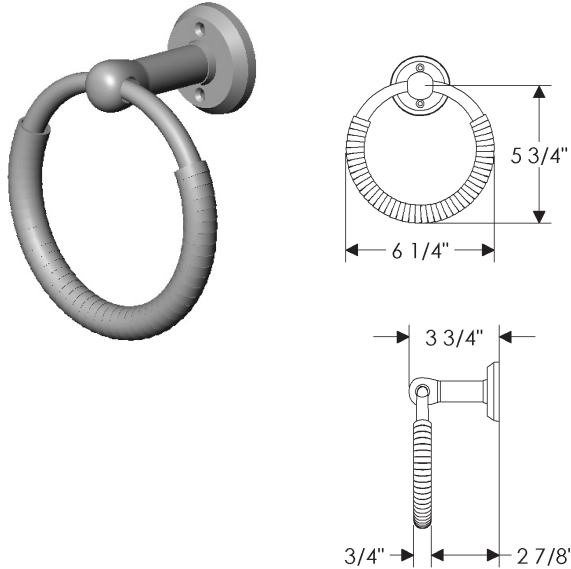

- Combinations are shown with E417 Round Escutcheon for illustration purposes only. Refer to Section B for escutcheon styles and specifications.
- Specify escutcheon style, metal, patina, ring size, and leather or texture.

TR Lariat Towel Ring — 6" Ring

TR9 Lariat Towel Ring — 6" Ring

with E005 Ellis Escutcheon 3" x 5"	$ 423.00
with E101 Round Designer Escutcheon* 3 1/2"	$ 556.00
with E103 Square Designer Escutcheon* 3" x 3"	$ 523.00
with E153 Edge Escutcheon* 2" x 3"	$ 333.00
with E201 Round Metro Escutcheon 2 1/4"	$ 324.00
with E202 Round Metro Escutcheon 3 1/2"	$ 351.00
with E204 Metro Escutcheon 2 1/4" x 2 1/4"	$ 325.00
with E205 Metro Escutcheon 2 1/4" x 3 1/4"	$ 333.00
with E236 Metro Escutcheon 2 1/2" x 4 1/2"	$ 333.00
with E300 Stepped Escutcheon 2 1/2" x 3 3/4"	$ 327.00
with E400 Rectangular Escutcheon 2 1/2" x 3 3/4"	$ 327.00
with E414 Rectangular Escutcheon 2 1/2" x 4 1/2"	$ 333.00

with E415 Diamond Escutcheon 3 9/16" x 3 9/16"	$ 325.00
with E416 Square Escutcheon 2 5/8" x 2 5/8"	$ 325.00
with E417 Round Escutcheon 2 1/2"	$ 324.00
with E418 Round Escutcheon 3 1/4"	$ 337.00
with E500 Curved Escutcheon 2 1/2" x 3 3/4"	$ 327.00
with E504 Curved Escutcheon 2 1/2" x 4 1/2"	$ 333.00
with E501 Oval Escutcheon 2 5/8" x 5 1/4"	$ 338.00
with E589 Round Maddox Escutcheon 3 1/8"	$ 382.00
with E700 Arched Escutcheon 2 1/2" x 3 3/4"	$ 327.00
with E701 Arched Escutcheon 2 1/2" x 5 1/2"	$ 367.00

* Requires leather or texture choice.

(See following page for additional options)