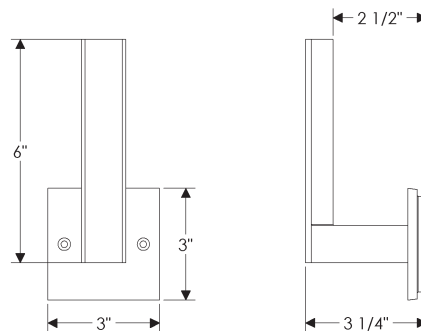

TP30310 Trousdale Vertical Toilet Paper Holder, *KRAVITZ DESIGN COLLECTION*

TP30310 Trousdale Vertical Toilet Paper Holder

- with NO Escutcheon ..... $ 552.00
- with IP014 Ellis Escutcheon
  3" x 3 3/4" ..... $ 644.00
- with IP150 Edge Escutcheon*
  2" x 3" ..... $ 632.00
- with IP214 Metro Escutcheon
  2 1/4" x 3 1/4" ..... $ 632.00
- with IP250 Metro Escutcheon
  2 1/2" x 3 1/4" ..... $ 632.00
- with IP318 Stepped Escutcheon
  2 1/2" x 3" ..... $ 632.00
- with IP415 Diamond Escutcheon
  3 9/16" x 3 9/16" ..... $ 632.00
- with IP418 Rectangular Escutcheon
  2 1/2" x 3" ..... $ 632.00
- with IP417 Round Escutcheon
  2 5/8" ..... $ 632.00
- with IP512 Curved Escutcheon
  2 1/2" x 3 3/8" ..... $ 632.00

- with IP716 Arched Escutcheon
  2 1/2" x 3 3/4" ..... $ 632.00
- with IP10800 Briggs Escutcheon
  2 1/2" x 5 1/8" ..... $ 658.00
- with IP21014 Mack Escutcheon
  2 1/2" x 3 1/2" ..... $ 632.00
- with IP30390 Square Trousdale Escutcheon
  3" x 3" ..... $ 644.00
- with IP30490 Hammered Escutcheon
  2 1/2" x 3 1/4" ..... $ 644.00
- with IP30590 Convex Escutcheon
  2 1/2" x 3 1/4" ..... $ 644.00
- with IP30690 Corbel Arched Escutcheon
  2 1/2" x 4 1/2" ..... $ 644.00
- with IP30790 Corbel Rectangular Escutcheon
  2 1/2" x 4" ..... $ 644.00
- with IP30890 Bordeaux Escutcheon
  2 1/2" x 3 1/4" ..... $ 644.00

* Requires leather or texture choice.