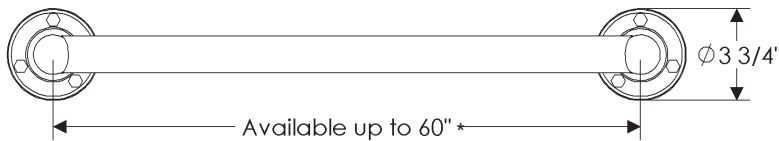

GB1 Grab Bar

12"	$ 896.00
16"	$ 1,019.00
18"	$ 1,080.00
24"	$ 1,263.00
30"	$ 1,447.00
32"	$ 1,509.00
36"	$ 1,631.00
42"	$ 1,814.00
48"	$ 1,997.00
60"	$ 2,365.00

* Call for pricing on additional length options.