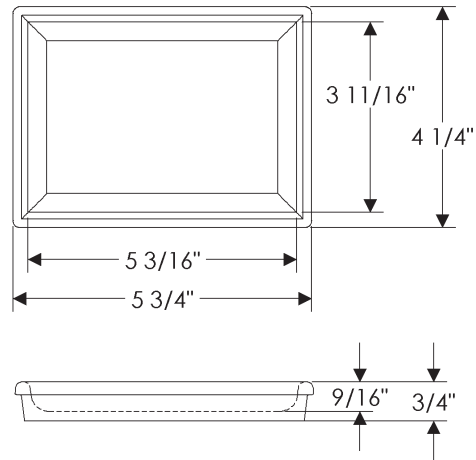

\* Call for pricing on additional length options.

- Specify metal and patina.

SD100 Soap Dish

SD100 Soap Dish  
4 1/4" x 5 3/4" ..... \$ 160.00

LT100 Large Tray

LT100 Large Tray  
6 3/4" x 10 1/2" ..... \$ 411.00