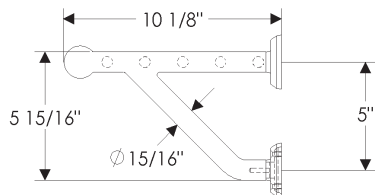

- Combinations are shown with E417 Round Escutcheon for illustration purposes only. Refer to Section B for escutcheon styles and specifications.
- Specify escutcheon style, metal, patina, ring size, and leather or texture.

TRK Towel Rack (Continued)

TRK Towel Rack

24" bars (available up to 32" bars)

with E700 Arched Escutcheon

2 1/2" x 3 3/4" $1,352.00

with E10203 Square Oasis Escutcheon

2 1/2" x 2 1/2" $1,341.00

with E10820 Round Briggs Escutcheon

2 1/2" $1,331.00

with E30303 Square Trousdale Escutcheon

3" x 3" $1,570.00

with E30802 Round Bordeaux Escutcheon

2 1/2" $1,570.00

with E30803 Round Bordeaux Escutcheon

3 1/4" $1,570.00

Note: TRK Towel Rack is not compatible with E005, E414, E501, and E701 escutcheons.

- For lengths over 24" and up to 32" add $32.00 list per inch.

* Requires leather or texture choice.