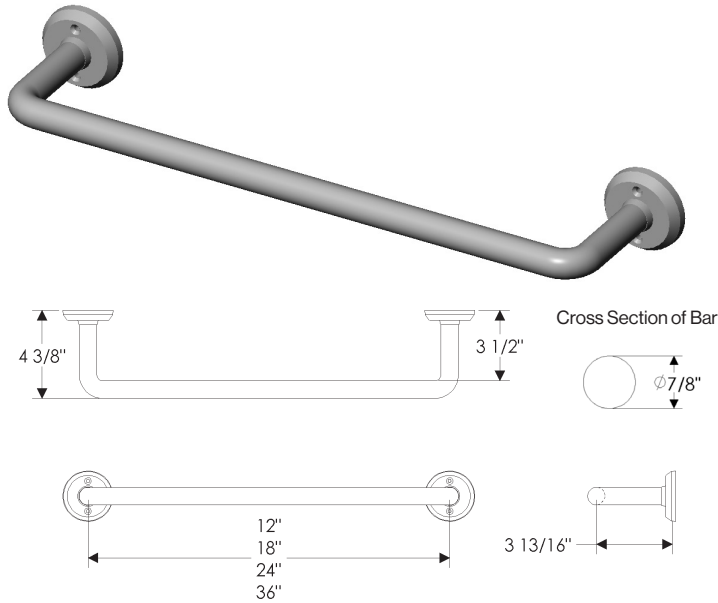

- Combinations are shown with E417 Round Escutcheon for illustration purposes only. Refer to Section B for escutcheon styles and specifications.
- Specify escutcheon style, metal, patina, ring size, and leather or texture.

TB2 Continuous Towel Bar (Continued)

TB2 Continuous Towel Bar

with E300 Stepped Escutcheon	
2 1/2" x 3 3/4"	
12"	$ 371.00
18"	$ 402.00
24"	$ 460.00
36"	$ 536.00
with E400 Rectangular Escutcheon	
2 1/2" x 3 3/4"	
12"	$ 371.00
18"	$ 402.00
24"	$ 460.00
36"	$ 536.00
with E414 Rectangular Escutcheon	
2 1/2" x 4 1/2"	
12"	$ 393.00
18"	$ 423.00
24"	$ 482.00
36"	$ 557.00
with E415 Diamond Escutcheon	
3 9/16" x 3 9/16"	
12"	$ 371.00
18"	$ 402.00
24"	$ 460.00
36"	$ 536.00

with E416 Square Escutcheon	
2 5/8" x 2 5/8"	
12"	$ 371.00
18"	$ 402.00
24"	$ 460.00
36"	$ 536.00

with E417 Round Escutcheon	
2 1/2"	
12"	$ 371.00
18"	$ 402.00
24"	$ 460.00
36"	$ 536.00

with E418 Round Escutcheon	
3 1/4"	
12"	$ 393.00
18"	$ 423.00
24"	$ 482.00
36"	$ 557.00

with E500 Curved Escutcheon	
2 1/2" x 3 3/4"	
12"	$ 371.00
18"	$ 402.00
24"	$ 460.00
36"	$ 536.00

with E504 Curved Escutcheon	
2 1/2" x 4 1/2"	
12"	$ 393.00
18"	$ 423.00
24"	$ 482.00
36"	$ 557.00

(See following page for additional options)