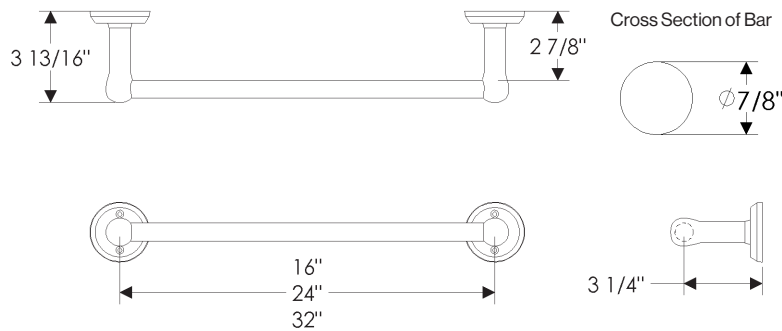

- Combinations are shown with E417 Round Escutcheon for illustration purposes only. Refer to Section B for escutcheon styles and specifications.
- Specify escutcheon style, metal, patina, ring size, and leather or texture.

TB Towel Bar (Continued)

TB Towel Bar

with E415 Diamond Escutcheon
3 9/16" x 3 9/16"

16"	$ 456.00
24"	$ 505.00
32"	$ 556.00

with E416 Square Escutcheon
2 5/8" x 2 5/8"

16"	$ 456.00
24"	$ 505.00
32"	$ 556.00

with E417 Round Escutcheon
2 1/2"

16"	$ 451.00
24"	$ 502.00
32"	$ 553.00

with E418 Round Escutcheon
3 1/4"

16"	$ 478.00
24"	$ 528.00
32"	$ 579.00

with E500 Curved Escutcheon

2 1/2" x 3 3/4"	
16"	$ 460.00
24"	$ 512.00
32"	$ 563.00

with E504 Curved Escutcheon

2 1/2" x 4 1/2"	
16"	$ 427.00
24"	$ 520.00
32"	$ 571.00

with E501 Oval Escutcheon

2 5/8" x 5 1/4"	
16"	$ 482.00
24"	$ 532.00
32"	$ 583.00

with E589 Round Maddox Escutcheon

3 1/8"	
16"	$ 569.00
24"	$ 621.00
32"	$ 671.00

with E700 Arched Escutcheon

2 1/2" x 3 3/4"	
16"	$ 460.00
24"	$ 512.00
32"	$ 563.00

with E701 Arched Escutcheon

2 1/2" x 5 1/2"	
16"	$ 537.00
24"	$ 587.00
32"	$ 637.00

with E10155 Oasis Escutcheon

3" x 4 1/4"	
16"	$ 470.00
24"	$ 520.00
32"	$ 571.00

with E10203 Square Oasis Escutcheon

2 1/2" x 2 1/2"	
16"	$ 456.00
24"	$ 505.00
32"	$ 556.00

(See following page for additional options)