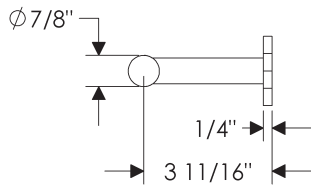

- Specify metal, and patina.

PT6 Tube Paper Towel Holder

PT6 Tube Paper Towel Holder ..... $ 509.00