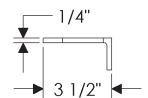

TP11 Detour Toilet Paper Holder ..... $ 530.00

*Specify right or left hand.

Right Hand Version