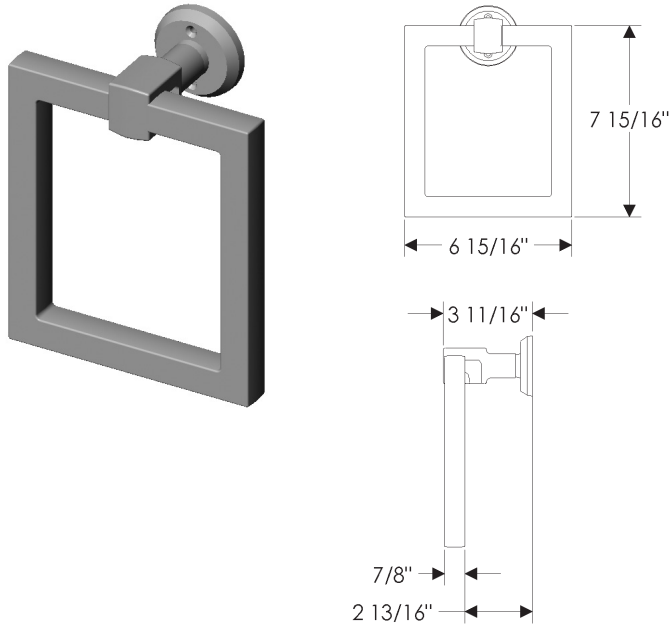

- Combinations are shown with E417 Round Escutcheon for illustration purposes only. Refer to Section B for escutcheon styles and specifications.
- Specify escutcheon style, metal, patina, ring size, and leather or texture.

TR Tempo Towel Ring — 8" Ring

TR8 Tempo Towel Ring — 8" ring

with E005 Ellis Escutcheon 3" x 5"	$ 503.00
with E101 Round Designer Escutcheon* 3 1/2"	$ 636.00
with E103 Square Designer Escutcheon* 3" x 3"	$ 602.00
with E153 Edge Escutcheon* 2" x 3"	$ 412.00
with E201 Round Metro Escutcheon 2 1/4"	$ 404.00
with E202 Round Metro Escutcheon 3 1/2"	$ 432.00
with E204 Square Metro Escutcheon 2 1/4" x 2 1/4"	$ 405.00
with E205 Metro Escutcheon 2 1/4" x 3 1/4"	$ 412.00
with E236 Metro Escutcheon 2 1/2" x 4 1/2"	$ 412.00
with E300 Stepped Escutcheon 2 1/2" x 3 3/4"	$ 407.00
with E400 Rectangular Escutcheon 2 1/2" x 3 3/4"	$ 407.00

with E414 Rectangular Escutcheon 2 1/2" x 4 1/2"	$ 412.00
with E415 Diamond Escutcheon 3 9/16" x 3 9/16"	$ 405.00
with E416 Square Escutcheon 2 5/8" x 2 5/8"	$ 405.00
with E417 Round Escutcheon 2 1/2"	$ 404.00
with E418 Round Escutcheon 3 1/4"	$ 417.00
with E500 Curved Escutcheon 2 1/2" x 3 3/4"	$ 407.00
with E504 Curved Escutcheon 2 1/2" x 4 1/2"	$ 412.00
with E501 Oval Escutcheon 2 5/8" x 5 1/4"	$ 418.00
with E589 Round Maddox Escutcheon 3 1/8"	$ 462.00

* Requires leather or texture choice.

(See following page for additional options)