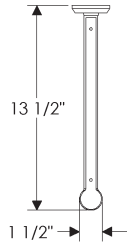

- Combinations are shown with E417 Round Escutcheon for illustration purposes only. Refer to Section B for escutcheon styles and specifications.
- Specify escutcheon style, metal, patina, ring size, and leather or texture.

SHB Shelf Bracket

SHB Shelf Bracket

with E005 Ellis Escutcheon	
3" x 5"	$1,034.00
with E101 Round Designer Escutcheon*	
3 1/2"	$1,568.00
with E103 Square Designer Escutcheon*	
3" x 3"	$1,432.00
with E153 Edge Escutcheon*	
2" x 3"	$ 578.00
with E201 Round Metro Escutcheon	
2 1/4"	$ 557.00
with E202 Round Metro Escutcheon	
3 1/2"	$ 613.00
with E204 Square Metro Escutcheon	
2 1/4" x 2 1/4"	$ 563.00
with E205 Metro Escutcheon	
2 1/4" x 3 1/4"	$ 578.00
with E236 Metro Escutcheon	
2 1/2" x 4 1/2"	$ 578.00
with E300 Stepped Escutcheon	
2 1/2" x 3 3/4"	$ 568.00
with E400 Rectangular Escutcheon	
2 1/2" x 3 3/4"	$ 568.00
with E414 Rectangular Escutcheon	
2 1/2" x 4 1/2"	$ 578.00

with E415 Diamond Escutcheon	
3 9/16" x 3 9/16"	$ 563.00
with E416 Square Escutcheon	
2 5/8" x 2 5/8"	$ 563.00
with E417 Round Escutcheon	
2 1/2"	$ 557.00
with E418 Round Escutcheon	
3 1/4"	$ 585.00
with E500 Curved Escutcheon	
2 1/2" x 3 3/4"	$ 568.00
with E504 Curved Escutcheon	
2 1/2" x 4 1/2"	$ 578.00
with E501 Oval Escutcheon	
2 5/8" x 5 1/4"	$ 589.00
with E589 Round Maddox Escutcheon	
3 1/8"	$ 869.00
with E700 Arched Escutcheon	
2 1/2" x 3 3/4"	$ 568.00
with E701 Arched Escutcheon	
2 1/2" x 5 1/2"	$ 644.00

• Price includes one shelf bracket, two escutcheons, and four wood screws for mounting.

* Requires leather or texture choice.

(See following page for additional options)