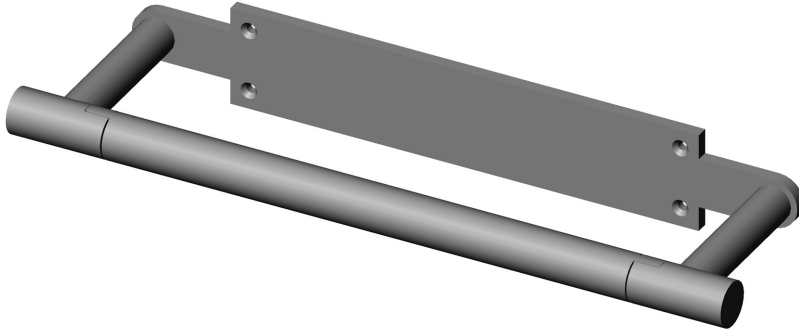

- Specify metal, and patina.

PT6 Tube Paper Towel Holder

PT6 Tube Paper Towel Holder ..... $ 509.00