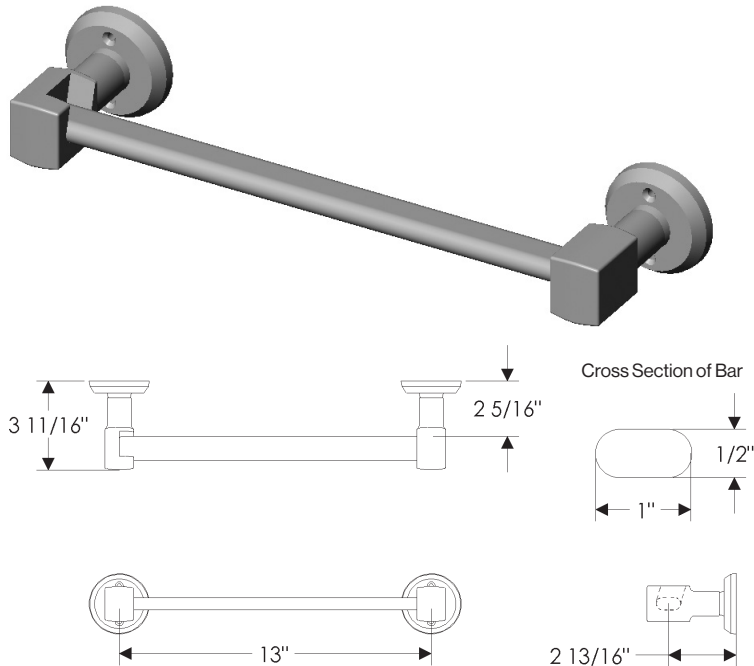

- Combinations are shown with E417 Round Escutcheon for illustration purposes only. Refer to Section B for escutcheon styles and specifications.
- Specify escutcheon style, metal, patina, ring size, and leather or texture.

PT3 Tempo Horizontal Paper Towel Holder

PT3 Tempo Horizontal Paper Towel Holder

with E005 Ellis Escutcheon	
3" x 5"	$ 630.00
with E101 Round Designer Escutcheon*	
3 1/2"	$ 896.00
with E103 Square Designer Escutcheon*	
3" x 3"	$ 829.00
with E153 Edge Escutcheon*	
2" x 3"	$ 445.00
with E201 Round Metro Escutcheon	
2 1/4"	$ 429.00
with E202 Round Metro Escutcheon	
3 1/2"	$ 484.00
with E204 Square Metro Escutcheon	
2 1/4" x 2 1/4"	$ 433.00
with E205 Metro Escutcheon	
2 1/4" x 3 1/4"	$ 445.00
with E236 Metro Escutcheon	
2 1/2" x 4 1/2"	$ 445.00
with E300 Stepped Escutcheon	
2 1/2" x 3 3/4"	$ 438.00

with E400 Rectangular Escutcheon	
2 1/2" x 3 3/4"	$ 438.00
with E414 Rectangular Escutcheon	
2 1/2" x 4 1/2"	$ 445.00
with E415 Diamond Escutcheon	
3 9/16" x 3 9/16"	$ 433.00
with E416 Square Escutcheon	
2 5/8" x 2 5/8"	$ 433.00
with E417 Round Escutcheon	
2 1/2"	$ 429.00
with E418 Round Escutcheon	
3 1/4"	$ 456.00
with E500 Curved Escutcheon	
2 1/2" x 3 3/4"	$ 438.00
with E504 Curved Escutcheon	
2 1/2" x 4 1/2"	$ 445.00
with E501 Oval Escutcheon	
2 5/8" x 5 1/4"	$ 459.00

* Requires leather or texture choice.

(See following page for additional options)