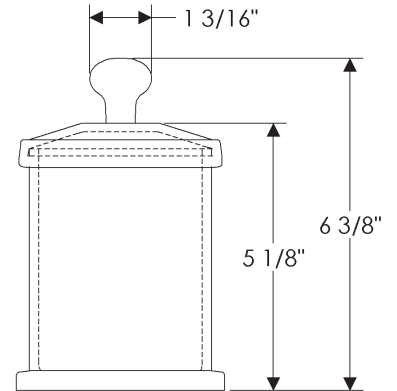

- Specify metal and patina.

JR100 Square Canister

JR100 Square Canister
4" x 6 3/8" ..... $ 480.00