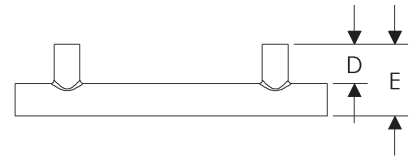

- Specify metal and patina.

Tube Cabinet Pulls

	A	B	C	D	E	Price
CK479	3"	5"	5/8"	3/4"	13/8"	$70.00
CK480	4"	6"	5/8"	3/4"	13/8"	$72.00
CK482	6"	8"	5/8"	3/4"	13/8"	$79.00
CK484	8"	10"	5/8"	3/4"	13/8"	$87.00
CK486	10"	12"	5/8"	3/4"	13/8"	$93.00
CK488	12"	14"	5/8"	3/4"	13/8"	$99.00
CK489	13"	15"	5/8"	3/4"	13/8"	$102.00
CK490	14"	16"	5/8"	3/4"	13/8"	$104.00
CK492	16"	18"	5/8"	3/4"	13/8"	$112.00
CK494	22"	24"	5/8"	3/4"	13/8"	$137.00
CK498	34"	36"	5/8"	3/4"	13/8"	$181.00