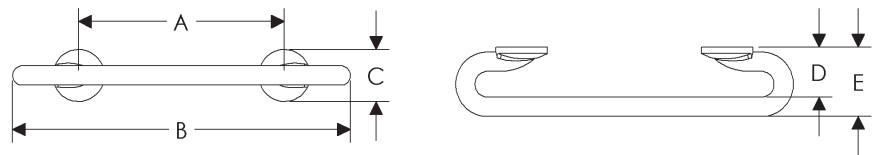

- Specify metal and patina.

Catch Pulls, Studio

	A	B	C	D	E	Price
CK511	3"	5/8"	2 1/8"	-	-	$72.00

Compass Cabinet Pulls

	A	B	C	D	E	Price
CK704	3 1/4"	4"	1 13/16"	3/4"	1 1/16"	$88.00

Cirque Cabinet Pulls, CIRQUE COLLECTION

	A	B	C	D	E	Price
CK10104	4"	4 9/16"	1"	15/16"	1 1/4"	$94.00
CK10106	6"	6 9/16"	1"	15/16"	1 1/4"	$153.00
CK10108	8"	8 9/16"	1"	15/16"	1 1/4"	$182.00
CK10110	10"	10 9/16"	1"	15/16"	1 1/4"	$211.00

Crosshatch Cabinet Pulls

	A	B	C	D	E	Price
CK10850	4"	4 11/16"	9/16"	13/16"	13/16"	$71.00
CK10851	6"	6 11/16"	9/16"	13/16"	13/16"	$76.00