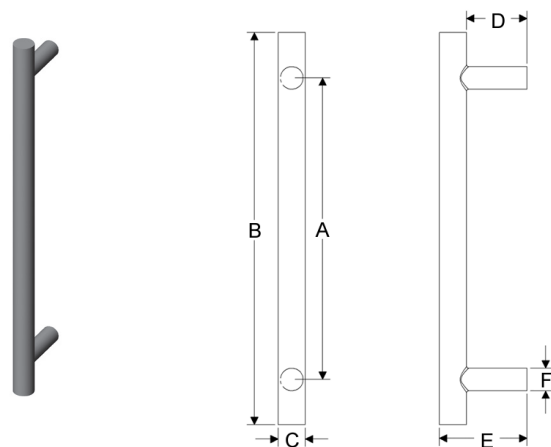

TUBE GRIP

	A	B	C	D	E	F	lbs/ea	Single
G271	10"	13"	7/8"	1 1/2"	2 3/8"	3/4"	3.00	$448.00
G272	14"	17"	7/8"	1 1/2"	2 3/8"	3/4"	3.75	$484.00