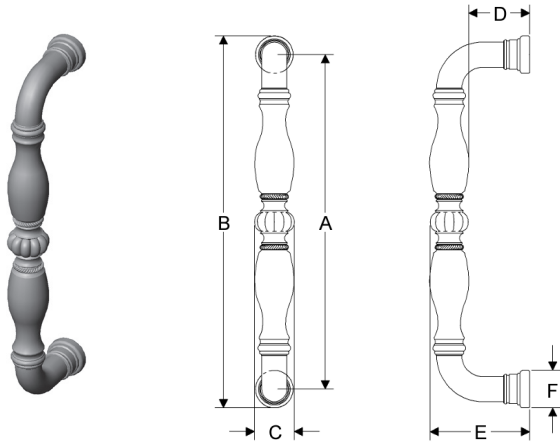

CONVEX GRIP

	A	B	C	D	E	F	lbs/ea	Single
<b>G30151</b>	11"	12"	1 1/4"	1 1/2"	2 3/16"	1"	3.50	\$448.00

- Grips are thru-bolted.
- Specify metal, patina, and door thickness..

ELLIS GRIP

	A	B	C	D	E	F	lbs/ea	Single
<b>G070</b>	10"	11 1/8"	13/16"	2 1/16"	3"	13/16"	3.75	\$448.00