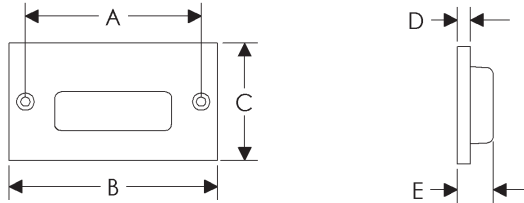

- Specify metal and patina.

Bin Cabinet Pulls, Industrial

	A	B	C	D	E	Price
CK404	3 3/8"	4"	2 1/4"	1/4"	5/8"	$146.00