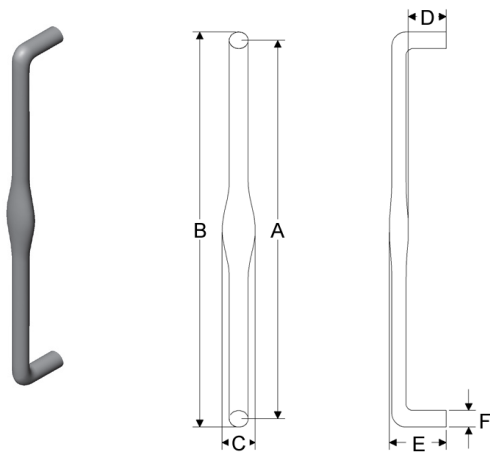

PROVENCE GRIP

	A	B	C	D	E	F	lbs/ea	Single
G372	20"	20 7/8"	13/4"	1 1/2"	2 1/2"	7/8"	5.00	$629.00