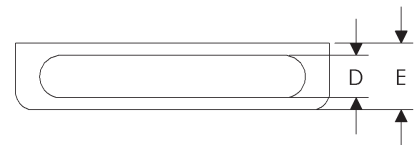

**Portia Cabinet Pulls**

	A	B	C	D	E	Price
CK10331	5 1/2"	5 13/16"	11/16"	13/16"	17/16"	\$73.00
CK10333	7"	7 5/16"	11/16"	3/4"	19/16"	\$83.00

- Specify metal and patina.

**Press Cabinet Pulls**

	A	B	C	D	E	Price
<b>CK412</b>	2"	2 1/2"	3/8"	7/8"	13/8"	\$127.00
<b>CK413</b>	4"	4 1/2"	3/8"	7/8"	13/8"	\$134.00
<b>CK414</b>	6"	6 1/2"	3/8"	7/8"	13/8"	\$170.00
<b>CK415</b>	8"	8 1/2"	3/8"	7/8"	13/8"	\$196.00
<b>CK416</b>	10"	10 1/2"	3/8"	7/8"	13/8"	\$237.00
<b>CK417</b>	12"	12 1/2"	3/8"	7/8"	13/8"	\$249.00
<b>CK418</b>	14"	14 1/2"	3/8"	7/8"	13/8"	\$257.00
<b>CK419</b>	16"	16 1/2"	3/8"	7/8"	13/8"	\$359.00
<b>CK422</b>	18"	18 1/2"	3/8"	13/8"	\$381.00	