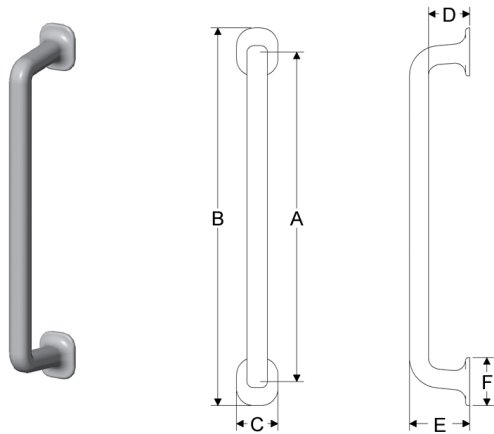

SHIFT GRIP, TED BOERNER COLLECTION

	A	B	C	D	E	F	lbs/ea	Single
<b>G20010</b>	11 1/8"	12 1/16"	19/16"	11/2"	2 1/8"	11/16"	3.75	\$493.00

- Grips are thru-bolted.
- Specify metal, patina, and door thickness..