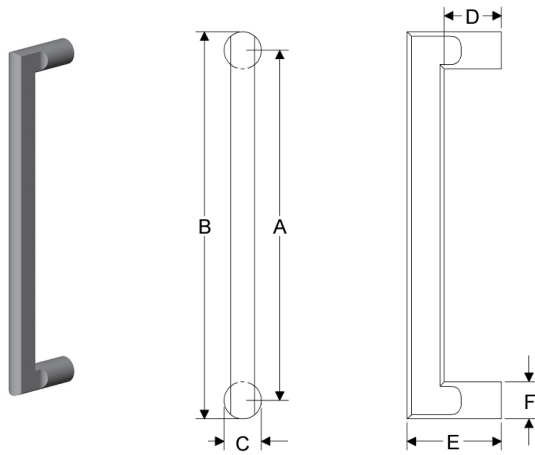

- Grips are thru-bolted.
- Specify metal, patina, and door thickness..

OLYMPUS GRIP

	A	B	C	D	E	F	lbs/ea	Single
G651	10"	11 1/16"	11/16"	1 1/2"	2 9/16"	11/16"	3.00	$448.00
G689	18"	19 1/16"	11/16"	1 1/2"	2 9/16"	11/16"	4.75	$483.00