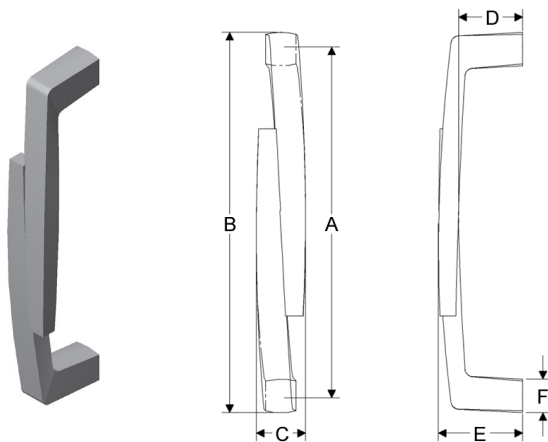

SHIFT GRIP, TED BOERNER COLLECTION

	A	B	C	D	E	F	lbs/ea	Single
<b>G20010</b>	11 1/8"	12 1/16"	19/16"	11/2"	2 1/8"	11/16"	3.75	\$493.00

- Grips are thru-bolted.
- Specify metal, patina, and door thickness..