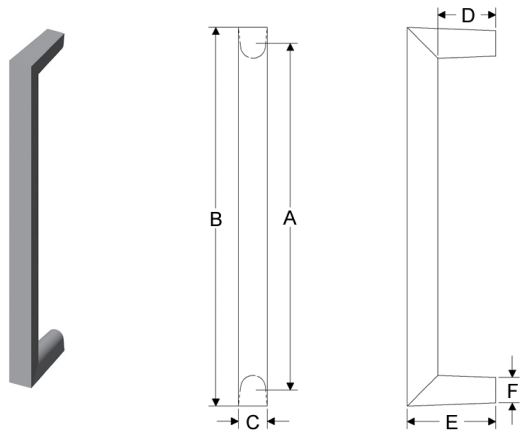

PROVENCE GRIP

	A	B	C	D	E	F	lbs/ea	Single
<b>G372</b>	20"	20 7/8"	13/4"	1 1/2"	2 1/2"	7/8"	5.00	\$629.00

- Grips are thru-bolted.
- Specify metal, patina, and door thickness..

RAIL GRIP

	A	B	C	D	E	F	lbs/ea	Single
<b>G263</b>	12"	13 1/8"	1"	1 1/2"	2 9/16"	7/8"	4.25	\$448.00
<b>G265</b>	16"	17 1/8"	1"	1 1/2"	2 9/16"	7/8"	5.25	\$483.00
<b>G268</b>	24"	25 1/8"	1"	1 1/2"	2 9/16"	7/8"	7.00	\$626.00