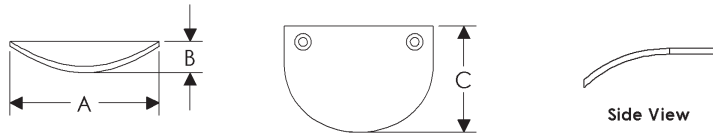

- Specify metal and patina.

Catch Pulls, Studio

	A	B	C	D	E	Price
CK511	3"	5/8"	2 1/8"	-	-	$72.00