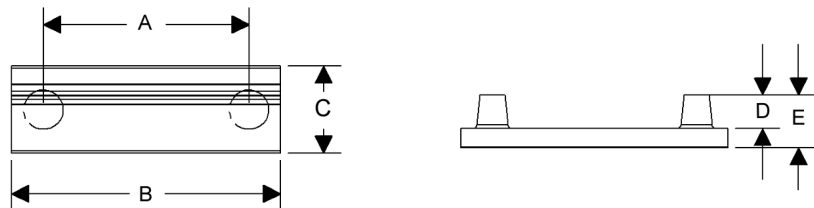

Marrakesh Cabinet Pull

	A	B	C	D	E	Price
CK20403	3"	3 15/16"	11/4"	1/2"	3/4"	$105.00