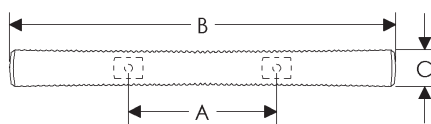

Brut Cabinet Pulls
Ted Boerner Collection

*Texture is on the top and bottom of this cabinet pull, not on the face.

	A	B	C	D	E	Price
CK20037	1 3/4"	3 1/2"	3/4"	11/16"	13/8"	$83.00
CK20038	2 9/16"	5"	3/4"	11/16"	13/8"	$94.00
CK20045	3 1/16"	8"	3/4"	3/4"	13/8"	$153.00
CK20048	6"	16"	3/4"	3/4"	13/8"	$215.00