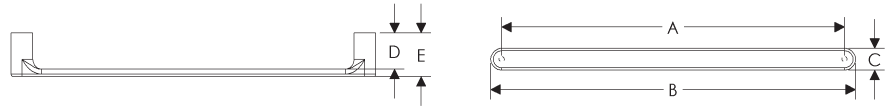

**Olympus Cabinet Pulls**

	A	B	C	D	E	Price
CK349	4"	4 5/8"	5/8"	13/16"	13/8"	\$64.00
CK353	5"	5 5/8"	5/8"	13/16"	13/8"	\$69.00
CK350	6"	6 5/8"	5/8"	13/16"	13/8"	\$73.00
CK351	8"	8 5/8"	5/8"	13/16"	13/8"	\$79.00
CK355	10"	10 5/8"	5/8"	13/16"	13/8"	\$99.00
CK356	11"	11 5/8"	5/8"	13/16"	13/8"	\$102.00
CK354	12"	12 5/8"	5/8"	13/16"	13/8"	\$103.00
CK357	15"	15 5/8"	5/8"	13/16"	13/8"	\$106.00
CK358	17"	17 5/8"	5/8"	13/16"	13/8"	\$140.00
CK359	19"	19 5/8"	5/8"	13/16"	13/8"	\$170.00
CK364	24"	24 5/8"	5/8"	13/16"	13/8"	\$204.00
CK365	36"	36 5/8"	5/8"	13/16"	13/8"	\$284.00