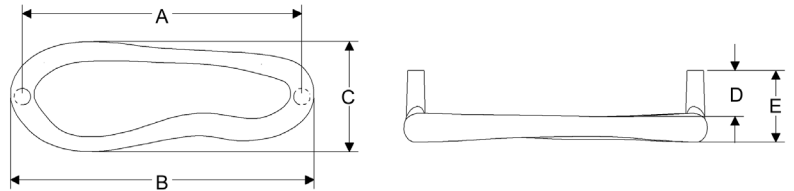

- Specify metal and patina.

Ophelia Cabinet Pulls

	A	B	C	D	E	Price
CK10336	2"	2 1/2"	15/8"	3/4"	13/16"	$61.00
CK10338	5"	5 7/16"	1 15/16"	3/4"	1 1/4"	$77.00