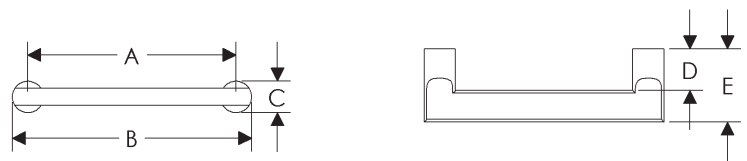

**Olympus Cabinet Pulls**

	A	B	C	D	E	Price
CK349	4"	4 5/8"	5/8"	13/16"	13/8"	\$64.00
CK353	5"	5 5/8"	5/8"	13/16"	13/8"	\$69.00
CK350	6"	6 5/8"	5/8"	13/16"	13/8"	\$73.00
CK351	8"	8 5/8"	5/8"	13/16"	13/8"	\$79.00
CK355	10"	10 5/8"	5/8"	13/16"	13/8"	\$99.00
CK356	11"	11 5/8"	5/8"	13/16"	13/8"	\$102.00
CK354	12"	12 5/8"	5/8"	13/16"	13/8"	\$103.00
CK357	15"	15 5/8"	5/8"	13/16"	13/8"	\$106.00
CK358	17"	17 5/8"	5/8"	13/16"	13/8"	\$140.00
CK359	19"	19 5/8"	5/8"	13/16"	13/8"	\$170.00
CK364	24"	24 5/8"	5/8"	13/16"	13/8"	\$204.00
CK365	36"	36 5/8"	5/8"	13/16"	13/8"	\$284.00