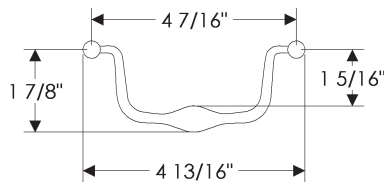

- Specify metal and patina.

Drop Cabinet Pulls

CK370

Drop Cabinet Pull ..... $ 80.00