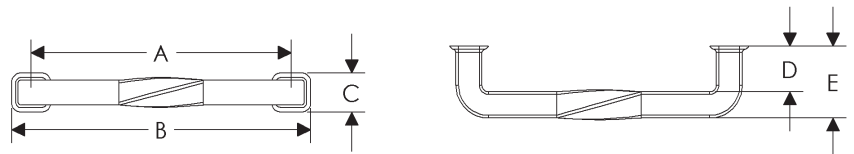

Twist Cabinet Pulls

	A	B	C	D	E	Price
CK434	3"	3 3/4"	11/16"	7/8"	13/8"	$64.00
CK435	3 1/2"	4 1/4"	11/16"	7/8"	13/8"	$68.00
CK436	4"	4 3/4"	11/16"	7/8"	13/8"	$70.00
CK437	5"	5 3/4"	11/16"	7/8"	13/8"	$77.00
CK439	8"	8 3/4"	11/16"	7/8"	13/8"	$93.00
CK440	12"	12 3/4"	11/16"	7/8"	13/8"	$107.00
CK442	15"	15 3/4"	11/16"	7/8"	13/8"	$120.00
CK444	18"	18 3/4"	11/16"	7/8"	13/8"	$134.00