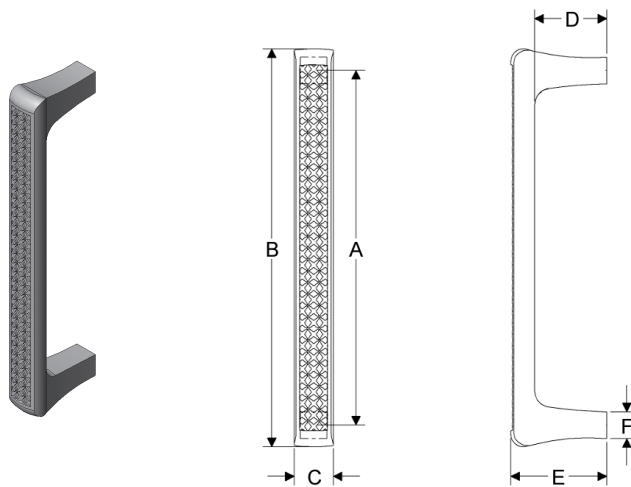

BRIGGS GRIP

	A	B	C	D	E	F	lbs/ea	Single
G10801	10"	11 3/16"	1 1/8"	1 1/2"	2 3/16"	3/4"	3.00	$448.00