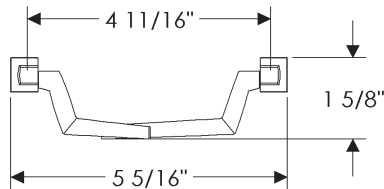

Drop Cabinet Pull ..... $ 80.00

CK20240