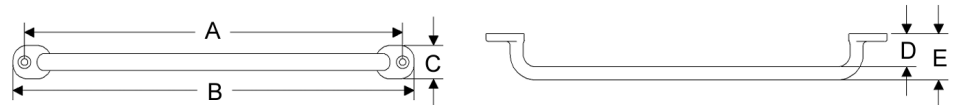

- Specify metal and patina.

**Sash, Front Mounting
Cabinet Pulls**

	A	B	C	D	E	Price
CK341	4 7/8"	5 1/2"	7/8"	7/8"	13/16"	$72.00
CK342	6 7/8"	7 1/2"	7/8"	7/8"	13/16"	$76.00
CK344	9 7/8"	10 1/2"	7/8"	7/8"	13/16"	$87.00
CK345	13 3/8"	14"	7/8"	7/8"	13/16"	$99.00