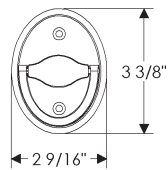

RP410
Oval Ring Cabinet Pull..... $ 201.00