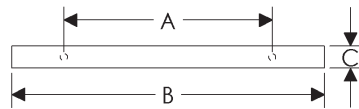

- Specify metal and patina.

**Smith Cabinet Pull**

	A	B	C	D	E	Price
<b>CK30106</b>	6"	6 7/8"	1"	15/16"	13/8"	\$90.00
<b>CK30112</b>	12"	12 7/8"	1"	15/16"	13/8"	\$132.00

**Stringer Cabinet Pulls**

	A	B	C	D	E	Price
<b>CK562</b>	1"	3"	7/16"	7/16"	-	\$57.00
<b>CK563</b>	4"	6"	7/16"	7/16"	-	\$66.00
<b>CK564</b>	6"	8"	7/16"	7/16"	-	\$76.00
<b>CK565</b>	8"	10"	7/16"	7/16"	-	\$85.00
<b>CK566</b>	10"	12"	7/16"	7/16"	-	\$95.00
<b>CK567</b>	12"	14"	7/16"	7/16"	-	\$101.00
<b>CK568</b>	14"	16"	7/16"	7/16"	-	\$105.00
<b>CK569</b>	16"	18"	7/16"	7/16"	-	\$115.00