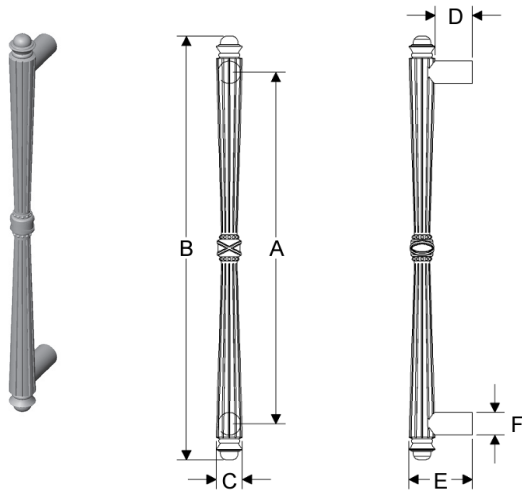

TUXEDO GRIP

	A	B	C	D	E	F	lbs/ea	Single
<b>G599</b>	14"	16 7/8"	11/16"	1 1/2"	2 1/2"	7/8"	3.25	\$648.00

VERDURA GRIP, HOK PRODUCT DESIGN

	A	B	C	D	E	F	lbs/ea	Single
<b>G10523</b>	18"	20"	7/8"	1 1/2"	3"	1"	4.00	\$483.00
<b>G10525</b>	22"	24"	7/8"	1 1/2"	3"	1"	4.50	\$677.00