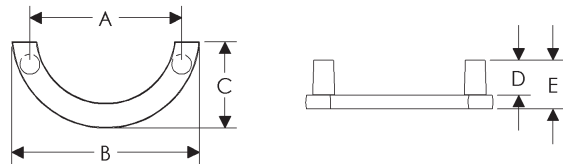

Compass Cabinet Pulls

	A	B	C	D	E	Price
CK704	3 1/4"	4"	1 13/16"	3/4"	1 1/16"	$88.00

Cirque Cabinet Pulls, CIRQUE COLLECTION

	A	B	C	D	E	Price
CK10104	4"	4 9/16"	1"	15/16"	1 1/4"	$94.00
CK10106	6"	6 9/16"	1"	15/16"	1 1/4"	$153.00
CK10108	8"	8 9/16"	1"	15/16"	1 1/4"	$182.00
CK10110	10"	10 9/16"	1"	15/16"	1 1/4"	$211.00