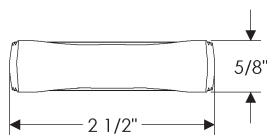

CK20036
Brut Cabinet Knob..... $ 66.00
Ted Boerner Collection