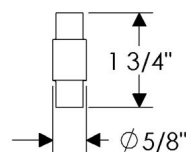

CK10070

Barre Cabinet Knob ..... $ 59.00
Roger Thomas Collection