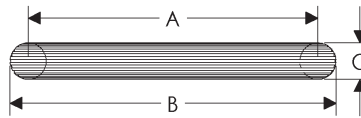

**Fairmont Cabinet Pull**

	A	B	C	D	E	Price
<b>CK724</b>	3"	4"	4"	3/4"	11/16"	\$116.00

- Specify metal and patina.

**Flute Cabinet Pulls**  
*Roger Thomas Collection*

	A	B	C	D	E	Price
CK10064	4"	4 3/4"	3/4"	3/4"	1 1/2"	\$184.00
CK10066	6"	6 3/4"	3/4"	3/4"	1 1/2"	\$214.00
CK10060	10"	10 3/4"	3/4"	3/4"	1 1/2"	\$245.00