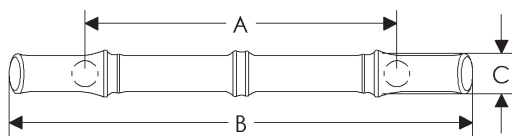

	A	B	C	D	E	Price
<b>CK201</b>	4"	5 5/8"	3/8"	1"	17/16"	\$66.00
<b>CK202</b>	6"	7 5/8"	3/8"	1"	17/16"	\$72.00
<b>CK204</b>	10"	11 5/8"	3/8"	1"	17/16"	\$114.00

**Bamboo Cabinet Pulls**

	A	B	C	D	E	Price
<b>CK449</b>	6"	8 15/16"	7/8"	1"	17/8"	\$141.00
<b>CK450</b>	7 11/16"	12"	13/16"	1 1/16"	17/8"	\$156.00
<b>CK454</b>	12"	16 1/4"	7/8"	1"	17/8"	\$184.00