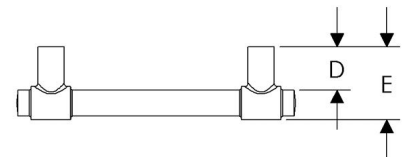

Barre Cabinet Pulls
Roger Thomas Collection

	A	B	C	D	E	Price
CK10074	4"	5 1/4"	5/8"	13/16"	13/8"	$64.00
CK10076	6"	7 1/4"	5/8"	13/16"	13/8"	$73.00
CK10078	8"	9 1/4"	5/8"	13/16"	13/8"	$79.00
CK10080	12"	13 1/4"	5/8"	13/16"	13/8"	$111.00
CK10081	14"	15 1/4"	5/8"	13/16"	13/8"	$125.00
CK10088	18"	19 1/4"	5/8"	13/16"	13/8"	$156.00