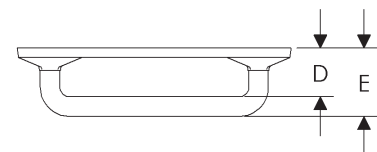

- Specify metal and patina.

**Ellis Cabinet Pulls**

	A	B	C	D	E	Price
<b>CK060</b>	4"	4 1/2"	5/8"	11/16"	15/16"	\$113.00
<b>CK070</b>	6"	6 1/2"	5/8"	11/16"	15/16"	\$152.00

**Empire Cabinet Pulls**

	A	B	C	D	E	Price
<b>CK464</b>	4"	5 1/4"	1 1/4"	15/16"	15/16"	\$131.00
<b>CK466</b>	6"	7 1/4"	1 1/4"	15/16"	15/16"	\$145.00
<b>CK465</b>	7 1/8"	8 3/8"	1 1/4"	15/16"	15/16"	\$161.00
<b>CK462</b>	9 1/4"	10 1/2"	1 1/4"	15/16"	15/16"	\$183.00
<b>CK463</b>	13"	14 1/4"	1 1/4"	15/16"	15/16"	\$205.00
<b>CK467</b>	15 5/8"	16 7/8"	1 1/4"	15/16"	15/16"	\$263.00
<b>CK460</b>	23 3/4"	25"	1 1/4"	15/16"	15/16"	\$307.00