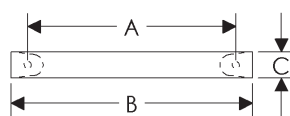

Rail Cabinet Pulls

	A	B	C	D	E	Price
CK256	1 1/2"	2 1/8"	1/2"	3/4"	1 3/8"	$60.00
CK255	3"	3 5/8"	1/2"	3/4"	1 3/8"	$63.00
CK258	4"	4 5/8"	1/2"	3/4"	1 3/8"	$65.00
CK259	5"	5 5/8"	1/2"	3/4"	1 3/8"	$76.00
CK260	6"	6 5/8"	1/2"	3/4"	1 3/8"	$80.00
CK257	8"	8 5/8"	1/2"	3/4"	1 3/8"	$90.00
CK261	9"	9 5/8"	1/2"	3/4"	1 3/8"	$93.00
CK262	12"	12 5/8"	1/2"	3/4"	1 3/8"	$96.00
CK264	15"	15 5/8"	1/2"	3/4"	1 3/8"	$105.00
CK267	16"	16 5/8"	1/2"	3/4"	1 3/8"	$115.00
CK285	18"	18 5/8"	1/2"	3/4"	1 3/8"	$134.00
CK286	20"	20 5/8"	1/2"	3/4"	1 3/8"	$140.00
CK263	24"	24 5/8"	1/2"	3/4"	1 3/8"	$152.00
CK265	30"	30 5/8"	1/2"	3/4"	1 3/8"	$176.00
CK280	36"	36 5/8"	1/2"	3/4"	1 3/8"	$201.00