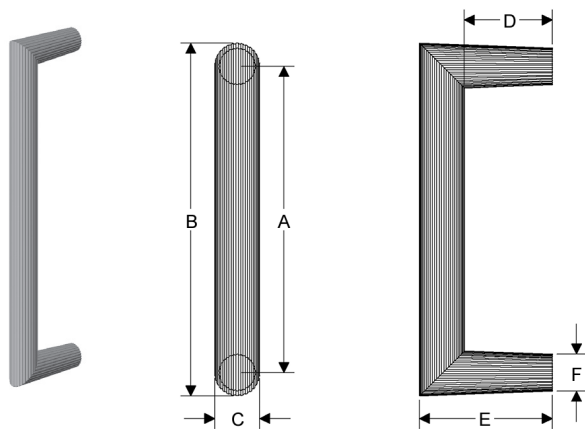

FLUTE GRIP, *ROGER THOMAS COLLECTION*

	A	B	C	D	E	F	lbs/ea	Single
G10012	12"	13 1/8"	11/16"	1 1/2"	2 5/8"	7/8"	4.50	$448.00
G10023	22 7/8"	24"	11/16"	1 1/2"	2 5/8"	7/8"	7.50	$677.00