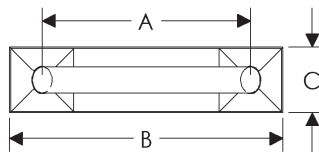

- Specify metal and patina.

**Ellis Cabinet Pulls**

	A	B	C	D	E	Price
<b>CK060</b>	4"	4 1/2"	5/8"	11/16"	15/16"	\$113.00
<b>CK070</b>	6"	6 1/2"	5/8"	11/16"	15/16"	\$152.00

**Empire Cabinet Pulls**

	A	B	C	D	E	Price
<b>CK464</b>	4"	5 1/4"	1 1/4"	15/16"	15/16"	\$131.00
<b>CK466</b>	6"	7 1/4"	1 1/4"	15/16"	15/16"	\$145.00
<b>CK465</b>	7 1/8"	8 3/8"	1 1/4"	15/16"	15/16"	\$161.00
<b>CK462</b>	9 1/4"	10 1/2"	1 1/4"	15/16"	15/16"	\$183.00
<b>CK463</b>	13"	14 1/4"	1 1/4"	15/16"	15/16"	\$205.00
<b>CK467</b>	15 5/8"	16 7/8"	1 1/4"	15/16"	15/16"	\$263.00
<b>CK460</b>	23 3/4"	25"	1 1/4"	15/16"	15/16"	\$307.00