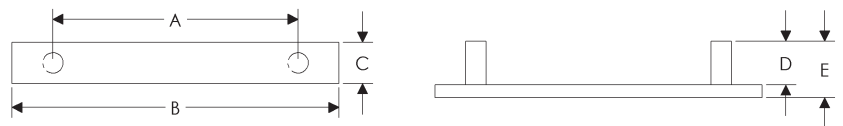

Edge Bar Cabinet Pulls

*Requires texture choice.

	A	B	C	D	E	Price
CK131	2"	4"	1"	11/16"	13/8"	$127.00
CK132	4"	6"	1"	11/16"	13/8"	$134.00
CK133	6"	8"	1"	11/16"	13/8"	$170.00
CK134	8"	10"	1"	11/16"	13/8"	$196.00
CK135	10"	12"	1"	11/16"	13/8"	$237.00
CK136	12"	14"	1"	11/16"	13/8"	$249.00
CK137	14"	16"	1"	11/16"	13/8"	$257.00
CK138	16"	18"	1"	11/16"	13/8"	$326.00
CK139	18"	20"	1"	11/16"	13/8"	$381.00