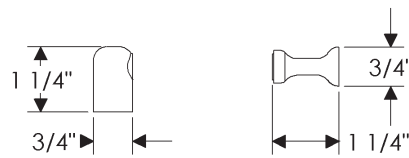

CL200 Cabinet Latch ..... $ 125.00