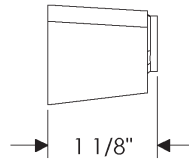

CK30301
Trousdale Knob ..... $ 76.00
Trousdale Collection by Kravitz Design