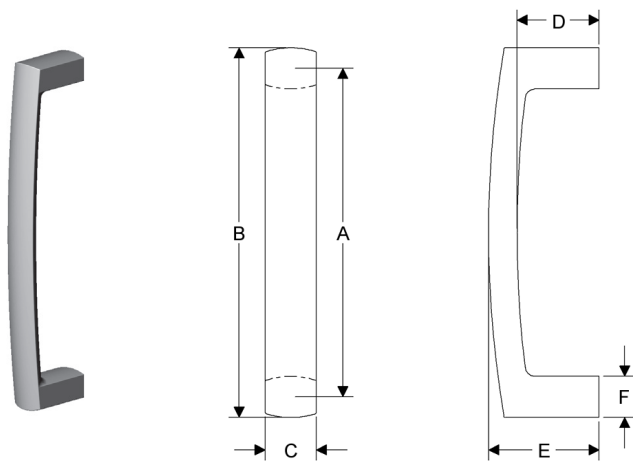

CONVEX GRIP

	A	B	C	D	E	F	lbs/ea	Single
G30151	11"	12"	1 1/4"	1 1/2"	2 3/16"	1"	3.50	$448.00