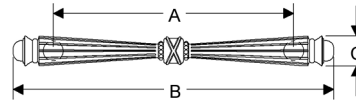

Tuxedo Cabinet Pulls

	A	B	C	D	E	Price
CK503	3"	4 5/8"	9/16"	11/16"	15/16"	$108.00
CK506	6"	8"	3/4"	1"	1 3/4"	$170.00