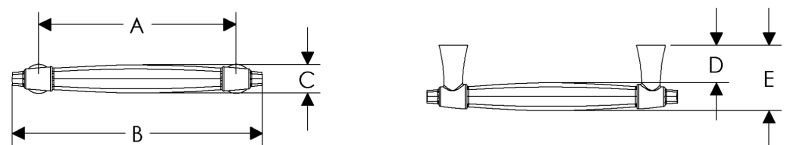

Zeppelin Cabinet Pulls
Roger Thomas Collection

	A	B	C	D	E	Price
CK10044	4"	5 1/16"	9/16"	3/4"	15/16"	$64.00
CK10046	6"	7 1/16"	9/16"	3/4"	15/16"	$73.00
CK10048	8"	9 1/16"	9/16"	3/4"	15/16"	$79.00