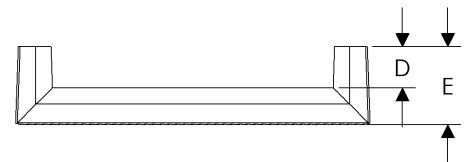

**Portia Cabinet Pulls**

	A	B	C	D	E	Price
CK10331	5 1/2"	5 13/16"	11/16"	13/16"	17/16"	\$73.00
CK10333	7"	7 5/16"	11/16"	3/4"	19/16"	\$83.00

- Specify metal and patina.

**Press Cabinet Pulls**

	A	B	C	D	E	Price
<b>CK412</b>	2"	2 1/2"	3/8"	7/8"	13/8"	\$127.00
<b>CK413</b>	4"	4 1/2"	3/8"	7/8"	13/8"	\$134.00
<b>CK414</b>	6"	6 1/2"	3/8"	7/8"	13/8"	\$170.00
<b>CK415</b>	8"	8 1/2"	3/8"	7/8"	13/8"	\$196.00
<b>CK416</b>	10"	10 1/2"	3/8"	7/8"	13/8"	\$237.00
<b>CK417</b>	12"	12 1/2"	3/8"	7/8"	13/8"	\$249.00
<b>CK418</b>	14"	14 1/2"	3/8"	7/8"	13/8"	\$257.00
<b>CK419</b>	16"	16 1/2"	3/8"	7/8"	13/8"	\$359.00
<b>CK422</b>	18"	18 1/2"	3/8"	13/8"	\$381.00	