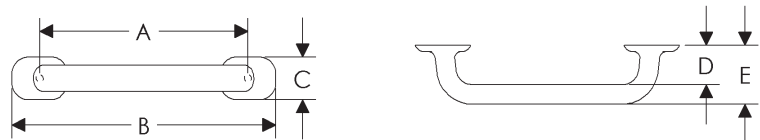

Sash Cabinet Pulls

	A	B	C	D	E	Price
CK317	3"	4 1/16"	13/16"	7/8"	1 1/4"	$57.00
CK310	3 5/8"	4 11/16"	13/16"	7/8"	1 1/4"	$60.00
CK318	4"	5 1/16"	13/16"	7/8"	1 1/4"	$71.00
CK311	6"	7 1/16"	13/16"	7/8"	1 1/4"	$75.00
CK312	10"	11 1/16"	13/16"	7/8"	1 1/4"	$88.00
CK343	13"	14 1/16"	13/16"	7/8"	1 1/4"	$99.00
CK346	17"	18 1/16"	13/16"	7/8"	1 1/4"	$113.00
CK348	22"	23 1/16"	13/16"	7/8"	1 1/4"	$134.00
CK347	30"	31 1/16"	13/16"	7/8"	1 1/4"	$189.00