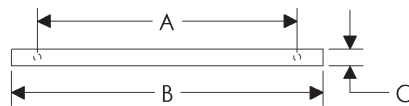

Edge Flat Cabinet Pulls

*Requires texture choice.

	A	B	C	D	E	Price
CK113	2"	3"	3/8"	15/16"	13/8"	$127.00
CK116	5"	6"	3/8"	15/16"	13/8"	$134.00
CK117	7"	8"	3/8"	15/16"	13/8"	$170.00
CK118	9"	10"	3/8"	15/16"	13/8"	$196.00
CK119	11"	12"	3/8"	15/16"	13/8"	$237.00
CK120	13"	14"	3/8"	15/16"	13/8"	$249.00
CK121	15"	16"	3/8"	15/16"	13/8"	$257.00
CK122	17"	18"	3/8"	15/16"	13/8"	$326.00