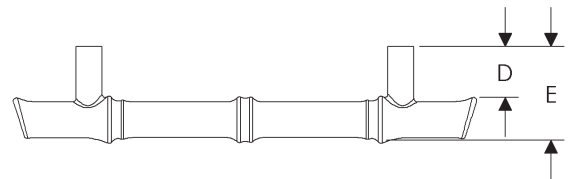

	A	B	C	D	E	Price
<b>CK201</b>	4"	5 5/8"	3/8"	1"	17/16"	\$66.00
<b>CK202</b>	6"	7 5/8"	3/8"	1"	17/16"	\$72.00
<b>CK204</b>	10"	11 5/8"	3/8"	1"	17/16"	\$114.00

**Bamboo Cabinet Pulls**

	A	B	C	D	E	Price
<b>CK449</b>	6"	8 15/16"	7/8"	1"	17/8"	\$141.00
<b>CK450</b>	7 11/16"	12"	13/16"	1 1/16"	17/8"	\$156.00
<b>CK454</b>	12"	16 1/4"	7/8"	1"	17/8"	\$184.00