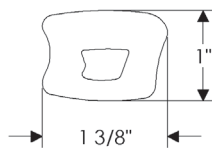

CK10320
Madeline Cabinet Knob ..... $ 65.00