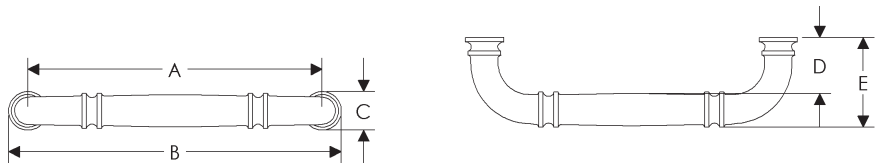

Maddox Cabinet Pulls

	A	B	C	D	E	Price
CK592	6 1/2"	7 3/8"	7/8"	13/16"	2"	$90.00
CK594	10"	10 7/8"	7/8"	13/16"	2"	$117.00
CK596	12"	12 7/8"	7/8"	13/16"	2"	$132.00