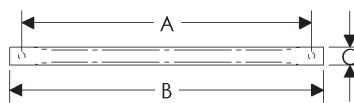

**Portia Cabinet Pulls**

	A	B	C	D	E	Price
CK10331	5 1/2"	5 13/16"	11/16"	13/16"	17/16"	\$73.00
CK10333	7"	7 5/16"	11/16"	3/4"	19/16"	\$83.00

- Specify metal and patina.

**Press Cabinet Pulls**

	A	B	C	D	E	Price
<b>CK412</b>	2"	2 1/2"	3/8"	7/8"	13/8"	\$127.00
<b>CK413</b>	4"	4 1/2"	3/8"	7/8"	13/8"	\$134.00
<b>CK414</b>	6"	6 1/2"	3/8"	7/8"	13/8"	\$170.00
<b>CK415</b>	8"	8 1/2"	3/8"	7/8"	13/8"	\$196.00
<b>CK416</b>	10"	10 1/2"	3/8"	7/8"	13/8"	\$237.00
<b>CK417</b>	12"	12 1/2"	3/8"	7/8"	13/8"	\$249.00
<b>CK418</b>	14"	14 1/2"	3/8"	7/8"	13/8"	\$257.00
<b>CK419</b>	16"	16 1/2"	3/8"	7/8"	13/8"	\$359.00
<b>CK422</b>	18"	18 1/2"	3/8"	13/8"	\$381.00	