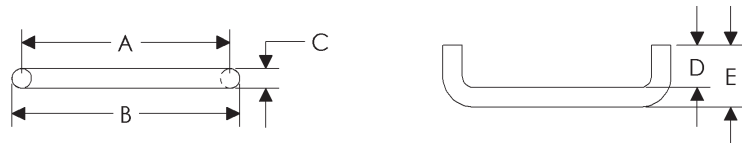

Wire Cabinet Pulls

	A	B	C	D	E	Price
CK333	3"	3 3/8"	3/8"	13/16"	13/16"	$60.00
CK335	3 1/2"	3 7/8"	3/8"	13/16"	13/16"	$64.00
CK340	4"	4 3/8"	3/8"	13/16"	13/16"	$66.00
CK308	5"	5 3/8"	3/8"	13/16"	13/16"	$70.00