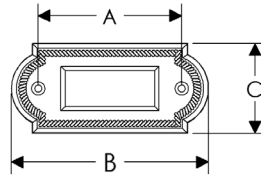

- Specify metal and patina.

**Bin Cabinet Pulls**

	A	B	C	D	E	Price
<b>CK307</b>	3 11/16"	4 1/16"	15/8"	3/4"	-	\$68.00
<b>CK363</b>	5 5/8"	6"	15/8"	3/4"	-	\$83.00

**Bin Cabinet Pulls, Ellis**

	A	B	C	D	E	Price
<b>CK080</b>	3"	4 1/8"	17/8"	1/4"	3/4"	\$131.00