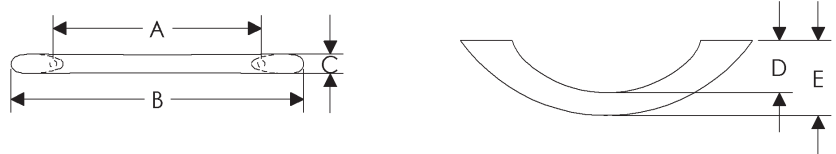

	A	B	C	D	E	Price
<b>CK201</b>	4"	5 5/8"	3/8"	1"	17/16"	\$66.00
<b>CK202</b>	6"	7 5/8"	3/8"	1"	17/16"	\$72.00
<b>CK204</b>	10"	11 5/8"	3/8"	1"	17/16"	\$114.00

**Bamboo Cabinet Pulls**

	A	B	C	D	E	Price
<b>CK449</b>	6"	8 15/16"	7/8"	1"	17/8"	\$141.00
<b>CK450</b>	7 11/16"	12"	13/16"	1 1/16"	17/8"	\$156.00
<b>CK454</b>	12"	16 1/4"	7/8"	1"	17/8"	\$184.00