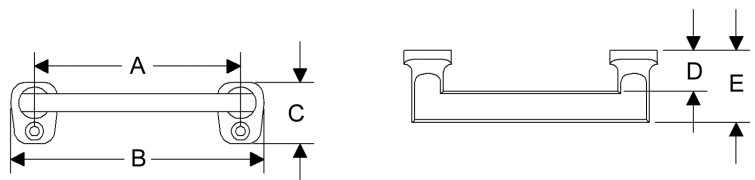

Olympus, Front Mounting Cabinet Pulls

	A	B	C	D	E	Price
CK420	3 13/16"	4 11/16"	11/8"	3/4"	15/16"	$71.00
CK424	11 3/4"	12 5/8"	11/8"	3/4"	15/16"	$106.00