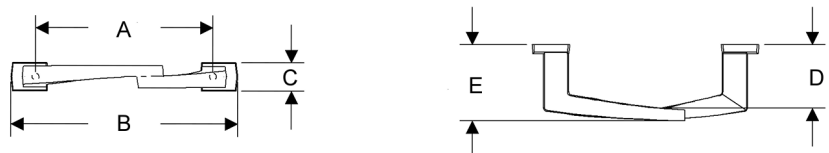

**Shift Cabinet Pulls
Ted Boerner Collection**

	A	B	C	D	E	Price
CK20210	3 1/2"	4 1/2"	9/16"	1 1/4"	1 1/2"	$114.00
CK20215	5 9/16"	6 3/4"	3/4"	13/16"	1 1/2"	$142.00
CK20194	6 1/8"	7 5/8"	1"	15/6"	13/4"	$258.00
CK20196	10 1/2"	12"	1"	13/8"	13/4"	$323.00