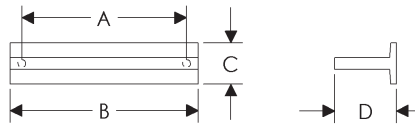

- Specify metal and patina.

**Tab, Round Cabinet Pulls**  
*Ted Boerner Collection*

	A	B	C	D	E	Price
CK20110	7/8"	7/8"	13/16"	-	-	\$64.00

**Tab, Cabinet Pulls**  
*Ted Boerner Collection*

	A	B	C	D	E	Price
CK20115	1/2"	7/8"	7/8"	13/16"	-	\$64.00
CK20120	1 1/8"	1 1/2"	7/8"	15/16"	-	\$73.00
CK20125	3 1/2"	4"	7/8"	15/16"	-	\$81.00