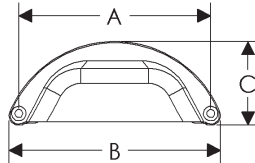

- Specify metal and patina.

Bin Cabinet Pulls

	A	B	C	D	E	Price
CK307	3 11/16"	4 1/16"	15/8"	3/4"	-	$68.00
CK363	5 5/8"	6"	15/8"	3/4"	-	$83.00