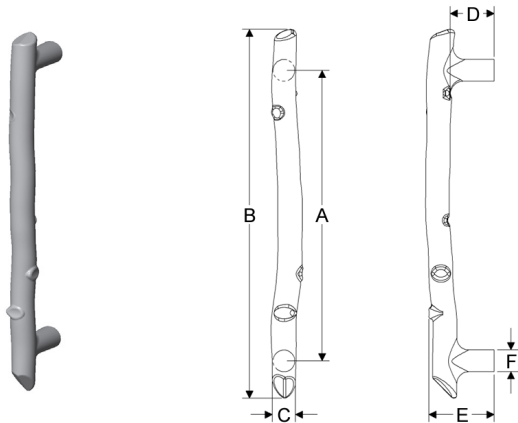

- Grips are thru-bolted.
- Specify metal, patina, and door thickness..

BRANCH GRIP

	A	B	C	D	E	F	lbs/ea	Single
G608	10"	12 9/16"	7/8"	1 1/2"	2 3/8"	7/8"	2.50	$448.00