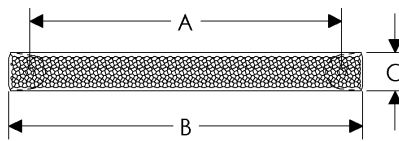

- Specify metal and patina.

**Paris Cabinet Pulls**  
*Roger Thomas Collection*

	A	B	C	D	E	Price
CK10050	4"	5"	1 1/8"	3/4"	1"	\$77.00
CK10051	6"	7"	1 1/8"	3/4"	1"	\$88.00

**Pebble Cabinet Pulls**

	A	B	C	D	E	Price
CK390	6"	6 3/4"	3/4"	13/16"	1 1/2"	\$95.00
CK392	10"	10 3/4"	3/4"	13/16"	1 1/2"	\$110.00
CK393	12"	12 3/4"	3/4"	13/16"	1 1/2"	\$120.00
CK397	18"	18 3/4"	3/4"	13/16"	1 1/2"	\$150.00