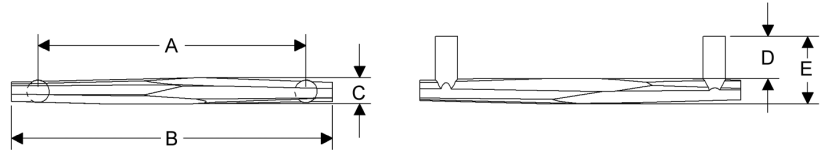

Ore Cabinet Pulls

	A	B	C	D	E	Price
CK294	4"	5 1/16"	9/16"	15/16"	1 1/2"	$93.00
CK296	6"	7 1/8"	9/16"	15/16"	1 1/2"	$107.00
CK299	12"	13 1/8"	9/16"	15/16"	1 1/2"	$150.00