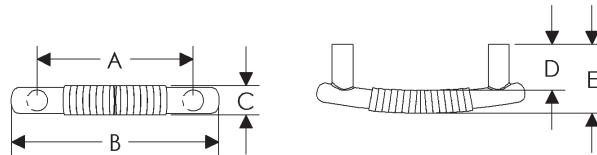

- Specify metal and patina.

Lariat Cabinet Pulls

	A	B	C	D	E	Price
CK360	3"	4"	9/16"	7/8"	15/16"	$66.00
CK361	6"	8"	3/4"	1"	19/16"	$101.00
CK362	10 1/2"	12 1/2"	3/4"	1"	19/16"	$114.00