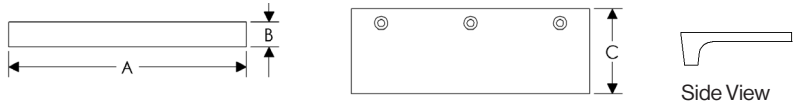

**Catch Pulls**

	A	B	C	D	E	Price
CK235	4"	3/8"	13/8"	-	-	\$76.00
CK233	4"	3/8"	15/8"	-	-	\$76.00
CK236	6"	3/8"	15/8"	-	-	\$91.00

Side View

- Specify metal and patina.

**Catch Pulls**

	A	B	C	D	E	Price
CK213	3"	5/8"	2 1/8"	-	-	\$72.00
CK216	6"	5/8"	2 1/8"	-	-	\$94.00
CK211	10"	5/8"	2 1/8"	-	-	\$99.00
CK212	12"	5/8"	2 1/8"	-	-	\$102.00
CK219	17"	5/8"	2 1/8"	-	-	\$140.00
CK220	20"	5/8"	2 1/8"	-	-	\$152.00