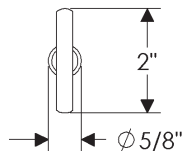

CK199
Olympus Cabinet Knob ..... $ 63.00