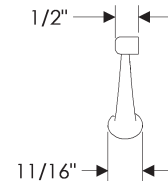

Drop Cabinet Pull ..... $ 80.00

CK20240