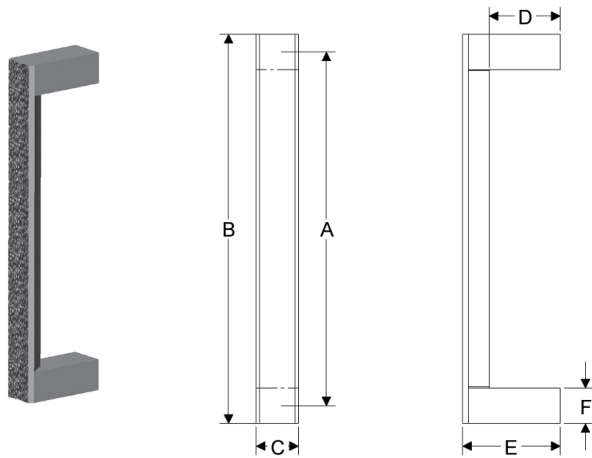

- Grips are thru-bolted.
- Specify metal, patina, and door thickness..

TROUSDALE GRIP, *KRAVITZ DESIGN*

	A	B	C	D	E	F	lbs/ea	Single
G30303	12"	13"	13/16"	1 1/2"	2 1/4"	1"	3.75	$448.00
G30304	18"	19"	13/16"	1 1/2"	2 1/4"	1"	5.00	$483.00
G30307	24"	25"	13/16"	1 1/2"	2 1/4"	1"	6.00	$677.00