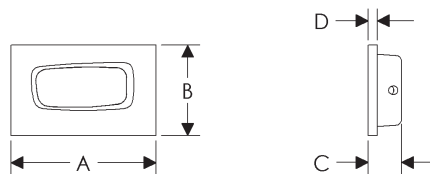

**Bin Cabinet Pulls, Tab
Ted Boerner Collection**

	A	B	C	D	E	Price
CK20140	1 7/8"	1 7/8"	1 1/16"	3/16"	-	$107.00
CK20145	3"	1 7/8"	1 1/16"	3/16"	-	$115.00