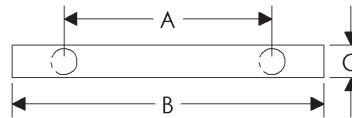

- Specify metal and patina.

Tube Cabinet Pulls

	A	B	C	D	E	Price
CK479	3"	5"	5/8"	3/4"	13/8"	$70.00
CK480	4"	6"	5/8"	3/4"	13/8"	$72.00
CK482	6"	8"	5/8"	3/4"	13/8"	$79.00
CK484	8"	10"	5/8"	3/4"	13/8"	$87.00
CK486	10"	12"	5/8"	3/4"	13/8"	$93.00
CK488	12"	14"	5/8"	3/4"	13/8"	$99.00
CK489	13"	15"	5/8"	3/4"	13/8"	$102.00
CK490	14"	16"	5/8"	3/4"	13/8"	$104.00
CK492	16"	18"	5/8"	3/4"	13/8"	$112.00
CK494	22"	24"	5/8"	3/4"	13/8"	$137.00
CK498	34"	36"	5/8"	3/4"	13/8"	$181.00