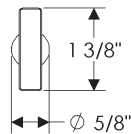

CK200
Metro Cabinet Knob ..... $ 53.00