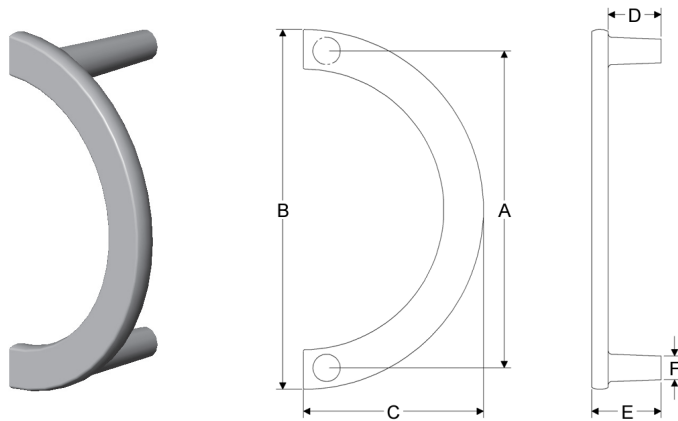

BRIGGS GRIP

	A	B	C	D	E	F	lbs/ea	Single
<b>G10801</b>	10"	11 3/16"	1 1/8"	1 1/2"	2 3/16"	3/4"	3.00	\$448.00

- Grips are thru-bolted.
- Specify metal, patina, and door thickness..

COMPASS GRIP

	A	B	C	D	E	F	lbs/ea	Single
<b>G714</b>	12"	13 5/8"	6 13/16"	1 1/2"	2 1/8"	7/8"	6.25	\$629.00