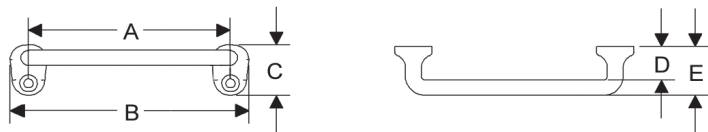

**Sash, Front Mounting
Cabinet Pulls**

	A	B	C	D	E	Price
CK400	3 13/16"	4 1/2"	1"	11/16"	15/16"	$66.00