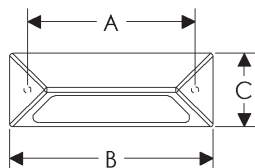

**Bin Cabinet Pulls, Empire
Ted Boerner Collection**

	A	B	C	D	E	Price
CK20310	3 1/4"	3 15/16"	13/8"	11/16"	-	$94.00
CK20311	4 1/4"	5"	13/8"	11/16"	-	$106.00