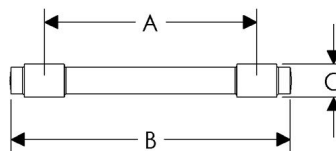

Barre Cabinet Pulls
Roger Thomas Collection

	A	B	C	D	E	Price
CK10074	4"	5 1/4"	5/8"	13/16"	13/8"	$64.00
CK10076	6"	7 1/4"	5/8"	13/16"	13/8"	$73.00
CK10078	8"	9 1/4"	5/8"	13/16"	13/8"	$79.00
CK10080	12"	13 1/4"	5/8"	13/16"	13/8"	$111.00
CK10081	14"	15 1/4"	5/8"	13/16"	13/8"	$125.00
CK10088	18"	19 1/4"	5/8"	13/16"	13/8"	$156.00