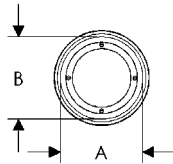

LUCY PENDANT PE525

LED Pendant

- Price includes LED lamp.
- 120VAC, 60Hz
- 14 W, 2700K
- E155 Square Designer Escutcheon requires leather choice.

Pendant	A	B	C	Shade	Wt. lbs.	Price
PE525	5 5/8"	5 5/8"	16 3/16"	GLOBE 006	20.50	\$5450.00
PE525 W/E155	5 5/8"	5 5/8"	16 3/16"	GLOBE 006	20.50	\$5777.00
PE525	5 5/8"	5 5/8"	11 3/16"	GLOBE 007	15.25	\$5450.00
PE525 W/E155	5 5/8"	5 5/8"	11 3/16"	GLOBE 007	15.25	\$5777.00