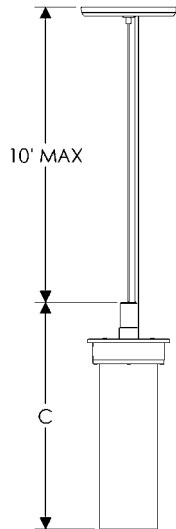

LUCY PENDANT PE525

LED Pendant

- Price includes LED lamp.
- 120VAC, 60Hz
- 14 W, 2700K
- E155 Square Designer Escutcheon requires leather choice.

Pendant	A	B	C	Shade	Wt. lbs.	Price
PE525	5 5/8"	5 5/8"	16 3/16"	GLOBE 006	20.50	\$5450.00
PE525 W/E155	5 5/8"	5 5/8"	16 3/16"	GLOBE 006	20.50	\$5777.00
PE525	5 5/8"	5 5/8"	11 3/16"	GLOBE 007	15.25	\$5450.00
PE525 W/E155	5 5/8"	5 5/8"	11 3/16"	GLOBE 007	15.25	\$5777.00