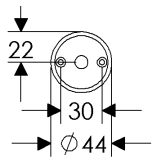

44mm ROUND ESCUTCHEON LOCK TRIM

BL470

EU470

BK470

OC470

51mm x 51mm SQUARE ESCUTCHEON LOCK TRIM

BL430

EU430

BK430

OC430

71mm x 71mm DIAMOND ESCUTCHEON LOCK TRIM

BL420

EU420

BK420

OC420

39mm x 64mm CURVED ESCUTCHEON LOCK TRIM

BL510

EU510

BK510

OC510

43mm x 67mm MADDOX ESCUTCHEON LOCK TRIM

64mm x 79mm STEPPED ESCUTCHEON LOCK TRIM

64mm x 94mm ARCHED ESCUTCHEON LOCK TRIM

64mm x 86mm CURVED ESCUTCHEON LOCK TRIM

- Price includes turn piece. Supply cylinder post dimensions.
- Specify metal, patina, handing, door thickness, and lock type.

	EXTERIOR	INTERIOR	ESCUTCHEON OPTIONS
<b>A</b>	 EU470	 EU470	<b>A 44mm Round Escutcheon</b> EU470 / EU470 Euro Profile . . . . . \$ 141.00 Refer to spec page I1
<b>B</b>	 EU430	 EU430	<b>B 51mm x 51mm Square Escutcheon</b> EU430 / EU430 Euro Profile . . . . . \$ 187.00 Refer to spec page I1
<b>C</b>	 EU420	 EU420	<b>C 71mm x 71mm Diamond Escutcheon</b> EU420 / EU420 Euro Profile . . . . . \$ 187.00 Refer to spec page I1
<b>D</b>	 EU510	 EU510	<b>D 39mm x 64mm Curved Escutcheon</b> EU510 / EU510 Euro Profile . . . . . \$ 141.00 Refer to spec page I1
<b>E</b>	 EU580	 EU580	<b>E 43mm x 67mm Maddox Escutcheon</b> EU580 / EU580 Euro Profile . . . . . \$ 214.00 Refer to spec page I2