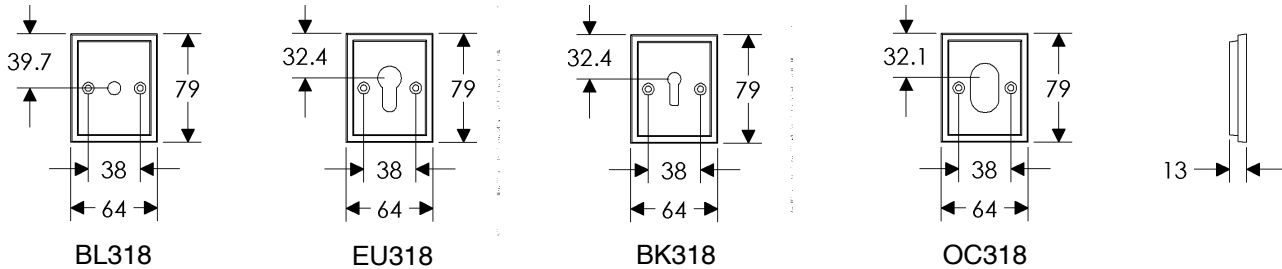

BL510

EU510

BK510

OC510

43mm x 67mm MADDOX ESCUTCHEON LOCK TRIM

64mm x 79mm STEPPED ESCUTCHEON LOCK TRIM

64mm x 94mm ARCHED ESCUTCHEON LOCK TRIM

64mm x 86mm CURVED ESCUTCHEON LOCK TRIM

- Price includes turn piece. Supply cylinder post dimensions.
- Specify metal, patina, handing, door thickness, and lock type.

	EXTERIOR	INTERIOR	ESCUTCHEON OPTIONS
<b>A</b>	 EU470	 EU470	<b>A 44mm Round Escutcheon</b> EU470 / EU470 Euro Profile . . . . . \$ 141.00 Refer to spec page I1
<b>B</b>	 EU430	 EU430	<b>B 51mm x 51mm Square Escutcheon</b> EU430 / EU430 Euro Profile . . . . . \$ 187.00 Refer to spec page I1
<b>C</b>	 EU420	 EU420	<b>C 71mm x 71mm Diamond Escutcheon</b> EU420 / EU420 Euro Profile . . . . . \$ 187.00 Refer to spec page I1
<b>D</b>	 EU510	 EU510	<b>D 39mm x 64mm Curved Escutcheon</b> EU510 / EU510 Euro Profile . . . . . \$ 141.00 Refer to spec page I1
<b>E</b>	 EU580	 EU580	<b>E 43mm x 67mm Maddox Escutcheon</b> EU580 / EU580 Euro Profile . . . . . \$ 214.00 Refer to spec page I2

- Price includes turn piece. Supply cylinder post dimensions.
- Specify metal, patina, handing, door thickness, and lock type.

	EXTERIOR	INTERIOR	ESCUTCHEON OPTIONS
<b>A</b>			<p><b>A 64mm x 76mm Stepped Escutcheon</b>                      EU318 / EU318 Euro Profile . . . . . \$264.00                      Refer to spec page I2</p>
	EU318	EU318	
<b>B</b>			<p><b>B 64mm x 94mm Arched Escutcheon</b>                      EU716 / EU716 Euro Profile . . . . . \$264.00                      Refer to spec page I2</p>
	EU716	EU716	
<b>C</b>			<p><b>C 64mm x 86mm Curved Escutcheon</b>                      EU511 / EU511 Euro Profile . . . . . \$264.00                      Refer to spec page I2</p>
	EU511	EU511	