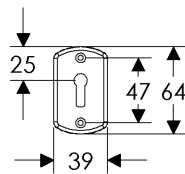

BK430

OC430

71mm x 71mm DIAMOND ESCUTCHEON LOCK TRIM

BL420

EU420

BK420

OC420

39mm x 64mm CURVED ESCUTCHEON LOCK TRIM

BL510

EU510

BK510

OC510

43mm x 67mm MADDOX ESCUTCHEON LOCK TRIM

64mm x 79mm STEPPED ESCUTCHEON LOCK TRIM

64mm x 94mm ARCHED ESCUTCHEON LOCK TRIM

64mm x 86mm CURVED ESCUTCHEON LOCK TRIM

- Price includes turn piece. Supply cylinder post dimensions.
- Specify metal, patina, handing, door thickness, and lock type.

	EXTERIOR	INTERIOR	ESCUTCHEON OPTIONS
<b>A</b>	 EU470	 EU470	<b>A 44mm Round Escutcheon</b> EU470 / EU470 Euro Profile . . . . . \$ 141.00 Refer to spec page I1
<b>B</b>	 EU430	 EU430	<b>B 51mm x 51mm Square Escutcheon</b> EU430 / EU430 Euro Profile . . . . . \$ 187.00 Refer to spec page I1
<b>C</b>	 EU420	 EU420	<b>C 71mm x 71mm Diamond Escutcheon</b> EU420 / EU420 Euro Profile . . . . . \$ 187.00 Refer to spec page I1
<b>D</b>	 EU510	 EU510	<b>D 39mm x 64mm Curved Escutcheon</b> EU510 / EU510 Euro Profile . . . . . \$ 141.00 Refer to spec page I1
<b>E</b>	 EU580	 EU580	<b>E 43mm x 67mm Maddox Escutcheon</b> EU580 / EU580 Euro Profile . . . . . \$ 214.00 Refer to spec page I2

- Price includes turn piece. Supply cylinder post dimensions.
- Specify metal, patina, handing, door thickness, and lock type.

	EXTERIOR	INTERIOR	ESCUTCHEON OPTIONS
<b>A</b>			<p><b>A 64mm x 76mm Stepped Escutcheon</b>                      EU318 / EU318 Euro Profile . . . . . \$264.00                      Refer to spec page I2</p>
	EU318	EU318	
<b>B</b>			<p><b>B 64mm x 94mm Arched Escutcheon</b>                      EU716 / EU716 Euro Profile . . . . . \$264.00                      Refer to spec page I2</p>
	EU716	EU716	
<b>C</b>			<p><b>C 64mm x 86mm Curved Escutcheon</b>                      EU511 / EU511 Euro Profile . . . . . \$264.00                      Refer to spec page I2</p>
	EU511	EU511	