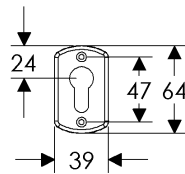

BK430

OC430

71mm x 71mm DIAMOND ESCUTCHEON LOCK TRIM

BL420

EU420

BK420

OC420

39mm x 64mm CURVED ESCUTCHEON LOCK TRIM

BL510

EU510

BK510

OC510

43mm x 67mm MADDOX ESCUTCHEON LOCK TRIM

64mm x 79mm STEPPED ESCUTCHEON LOCK TRIM

64mm x 94mm ARCHED ESCUTCHEON LOCK TRIM

64mm x 86mm CURVED ESCUTCHEON LOCK TRIM

- Price includes turn piece. Supply cylinder post dimensions.
- Specify metal, patina, handing, door thickness, and lock type.

	EXTERIOR	INTERIOR	ESCUTCHEON OPTIONS
<b>A</b>	 EU470	 EU470	<b>A 44mm Round Escutcheon</b> EU470 / EU470 Euro Profile . . . . . \$ 141.00 Refer to spec page I1
<b>B</b>	 EU430	 EU430	<b>B 51mm x 51mm Square Escutcheon</b> EU430 / EU430 Euro Profile . . . . . \$ 187.00 Refer to spec page I1
<b>C</b>	 EU420	 EU420	<b>C 71mm x 71mm Diamond Escutcheon</b> EU420 / EU420 Euro Profile . . . . . \$ 187.00 Refer to spec page I1
<b>D</b>	 EU510	 EU510	<b>D 39mm x 64mm Curved Escutcheon</b> EU510 / EU510 Euro Profile . . . . . \$ 141.00 Refer to spec page I1
<b>E</b>	 EU580	 EU580	<b>E 43mm x 67mm Maddox Escutcheon</b> EU580 / EU580 Euro Profile . . . . . \$ 214.00 Refer to spec page I2

- Price includes turn piece. Supply cylinder post dimensions.
- Specify metal, patina, handing, door thickness, and lock type.

	EXTERIOR	INTERIOR	ESCUTCHEON OPTIONS
<b>A</b>			<p><b>A 64mm x 76mm Stepped Escutcheon</b>                      EU318 / EU318 Euro Profile . . . . . \$264.00                      Refer to spec page I2</p>
	EU318	EU318	
<b>B</b>			<p><b>B 64mm x 94mm Arched Escutcheon</b>                      EU716 / EU716 Euro Profile . . . . . \$264.00                      Refer to spec page I2</p>
	EU716	EU716	
<b>C</b>			<p><b>C 64mm x 86mm Curved Escutcheon</b>                      EU511 / EU511 Euro Profile . . . . . \$264.00                      Refer to spec page I2</p>
	EU511	EU511	