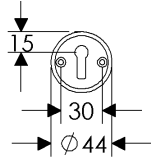

44mm ROUND ESCUTCHEON LOCK TRIM

BL470

EU470

BK470

OC470

51mm x 51mm SQUARE ESCUTCHEON LOCK TRIM

BL430

EU430

BK430

OC430

71mm x 71mm DIAMOND ESCUTCHEON LOCK TRIM

BL420

EU420

BK420

OC420

39mm x 64mm CURVED ESCUTCHEON LOCK TRIM

BL510

EU510

BK510

OC510

43mm x 67mm MADDOX ESCUTCHEON LOCK TRIM

64mm x 79mm STEPPED ESCUTCHEON LOCK TRIM

64mm x 94mm ARCHED ESCUTCHEON LOCK TRIM

64mm x 86mm CURVED ESCUTCHEON LOCK TRIM

- Price includes turn piece. Supply cylinder post dimensions.
- Specify metal, patina, handing, door thickness, and lock type.

	EXTERIOR	INTERIOR	ESCUTCHEON OPTIONS
<b>A</b>	 EU470	 EU470	<b>A 44mm Round Escutcheon</b> EU470 / EU470 Euro Profile . . . . . \$ 141.00 Refer to spec page I1
<b>B</b>	 EU430	 EU430	<b>B 51mm x 51mm Square Escutcheon</b> EU430 / EU430 Euro Profile . . . . . \$ 187.00 Refer to spec page I1
<b>C</b>	 EU420	 EU420	<b>C 71mm x 71mm Diamond Escutcheon</b> EU420 / EU420 Euro Profile . . . . . \$ 187.00 Refer to spec page I1
<b>D</b>	 EU510	 EU510	<b>D 39mm x 64mm Curved Escutcheon</b> EU510 / EU510 Euro Profile . . . . . \$ 141.00 Refer to spec page I1
<b>E</b>	 EU580	 EU580	<b>E 43mm x 67mm Maddox Escutcheon</b> EU580 / EU580 Euro Profile . . . . . \$ 214.00 Refer to spec page I2