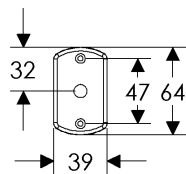

BK430

OC430

71mm x 71mm DIAMOND ESCUTCHEON LOCK TRIM

BL420

EU420

BK420

OC420

39mm x 64mm CURVED ESCUTCHEON LOCK TRIM

BL510

EU510

BK510

OC510

43mm x 67mm MADDOX ESCUTCHEON LOCK TRIM

64mm x 79mm STEPPED ESCUTCHEON LOCK TRIM

64mm x 94mm ARCHED ESCUTCHEON LOCK TRIM

64mm x 86mm CURVED ESCUTCHEON LOCK TRIM

- Price includes turn piece. Supply cylinder post dimensions.
- Specify metal, patina, handing, door thickness, and lock type.

	EXTERIOR	INTERIOR	ESCUTCHEON OPTIONS
<b>A</b>	 EU470	 EU470	<b>A 44mm Round Escutcheon</b> EU470 / EU470 Euro Profile . . . . . \$ 141.00 Refer to spec page I1
<b>B</b>	 EU430	 EU430	<b>B 51mm x 51mm Square Escutcheon</b> EU430 / EU430 Euro Profile . . . . . \$ 187.00 Refer to spec page I1
<b>C</b>	 EU420	 EU420	<b>C 71mm x 71mm Diamond Escutcheon</b> EU420 / EU420 Euro Profile . . . . . \$ 187.00 Refer to spec page I1
<b>D</b>	 EU510	 EU510	<b>D 39mm x 64mm Curved Escutcheon</b> EU510 / EU510 Euro Profile . . . . . \$ 141.00 Refer to spec page I1
<b>E</b>	 EU580	 EU580	<b>E 43mm x 67mm Maddox Escutcheon</b> EU580 / EU580 Euro Profile . . . . . \$ 214.00 Refer to spec page I2

- Price includes turn piece. Supply cylinder post dimensions.
- Specify metal, patina, handing, door thickness, and lock type.

	EXTERIOR	INTERIOR	ESCUTCHEON OPTIONS
<b>A</b>			<p><b>A 64mm x 76mm Stepped Escutcheon</b>                      EU318 / EU318 Euro Profile . . . . . \$264.00                      Refer to spec page I2</p>
	EU318	EU318	
<b>B</b>			<p><b>B 64mm x 94mm Arched Escutcheon</b>                      EU716 / EU716 Euro Profile . . . . . \$264.00                      Refer to spec page I2</p>
	EU716	EU716	
<b>C</b>			<p><b>C 64mm x 86mm Curved Escutcheon</b>                      EU511 / EU511 Euro Profile . . . . . \$264.00                      Refer to spec page I2</p>
	EU511	EU511	