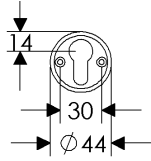

44mm ROUND ESCUTCHEON LOCK TRIM

BL470

EU470

BK470

OC470

51mm x 51mm SQUARE ESCUTCHEON LOCK TRIM

BL430

EU430

BK430

OC430

71mm x 71mm DIAMOND ESCUTCHEON LOCK TRIM

BL420

EU420

BK420

OC420

39mm x 64mm CURVED ESCUTCHEON LOCK TRIM

BL510

EU510

BK510

OC510

43mm x 67mm MADDOX ESCUTCHEON LOCK TRIM

64mm x 79mm STEPPED ESCUTCHEON LOCK TRIM

64mm x 94mm ARCHED ESCUTCHEON LOCK TRIM

64mm x 86mm CURVED ESCUTCHEON LOCK TRIM

- Price includes turn piece. Supply cylinder post dimensions.
- Specify metal, patina, handing, door thickness, and lock type.

	EXTERIOR	INTERIOR	ESCUTCHEON OPTIONS
<b>A</b>	 EU470	 EU470	<b>A 44mm Round Escutcheon</b> EU470 / EU470 Euro Profile . . . . . \$ 141.00 Refer to spec page I1
<b>B</b>	 EU430	 EU430	<b>B 51mm x 51mm Square Escutcheon</b> EU430 / EU430 Euro Profile . . . . . \$ 187.00 Refer to spec page I1
<b>C</b>	 EU420	 EU420	<b>C 71mm x 71mm Diamond Escutcheon</b> EU420 / EU420 Euro Profile . . . . . \$ 187.00 Refer to spec page I1
<b>D</b>	 EU510	 EU510	<b>D 39mm x 64mm Curved Escutcheon</b> EU510 / EU510 Euro Profile . . . . . \$ 141.00 Refer to spec page I1
<b>E</b>	 EU580	 EU580	<b>E 43mm x 67mm Maddox Escutcheon</b> EU580 / EU580 Euro Profile . . . . . \$ 214.00 Refer to spec page I2