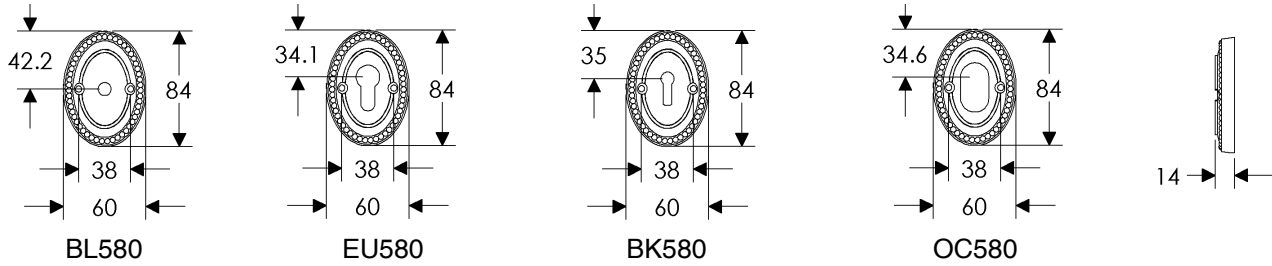

BL510

EU510

BK510

OC510

43mm x 67mm MADDOX ESCUTCHEON LOCK TRIM

64mm x 79mm STEPPED ESCUTCHEON LOCK TRIM

64mm x 94mm ARCHED ESCUTCHEON LOCK TRIM

64mm x 86mm CURVED ESCUTCHEON LOCK TRIM

- Price includes turn piece. Supply cylinder post dimensions.
- Specify metal, patina, handing, door thickness, and lock type.

	EXTERIOR	INTERIOR	ESCUTCHEON OPTIONS
<b>A</b>	 EU470	 EU470	<b>A 44mm Round Escutcheon</b> EU470 / EU470 Euro Profile . . . . . \$ 141.00 Refer to spec page I1
<b>B</b>	 EU430	 EU430	<b>B 51mm x 51mm Square Escutcheon</b> EU430 / EU430 Euro Profile . . . . . \$ 187.00 Refer to spec page I1
<b>C</b>	 EU420	 EU420	<b>C 71mm x 71mm Diamond Escutcheon</b> EU420 / EU420 Euro Profile . . . . . \$ 187.00 Refer to spec page I1
<b>D</b>	 EU510	 EU510	<b>D 39mm x 64mm Curved Escutcheon</b> EU510 / EU510 Euro Profile . . . . . \$ 141.00 Refer to spec page I1
<b>E</b>	 EU580	 EU580	<b>E 43mm x 67mm Maddox Escutcheon</b> EU580 / EU580 Euro Profile . . . . . \$ 214.00 Refer to spec page I2

- Price includes turn piece. Supply cylinder post dimensions.
- Specify metal, patina, handing, door thickness, and lock type.

	EXTERIOR	INTERIOR	ESCUTCHEON OPTIONS
<b>A</b>			<p><b>A 64mm x 76mm Stepped Escutcheon</b>                      EU318 / EU318 Euro Profile . . . . . \$264.00                      Refer to spec page I2</p>
	EU318	EU318	
<b>B</b>			<p><b>B 64mm x 94mm Arched Escutcheon</b>                      EU716 / EU716 Euro Profile . . . . . \$264.00                      Refer to spec page I2</p>
	EU716	EU716	
<b>C</b>			<p><b>C 64mm x 86mm Curved Escutcheon</b>                      EU511 / EU511 Euro Profile . . . . . \$264.00                      Refer to spec page I2</p>
	EU511	EU511	