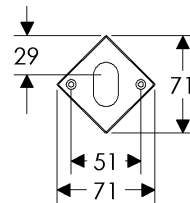

BK430

OC430

71mm x 71mm DIAMOND ESCUTCHEON LOCK TRIM

BL420

EU420

BK420

OC420

39mm x 64mm CURVED ESCUTCHEON LOCK TRIM

BL510

EU510

BK510

OC510

43mm x 67mm MADDOX ESCUTCHEON LOCK TRIM

64mm x 79mm STEPPED ESCUTCHEON LOCK TRIM

64mm x 94mm ARCHED ESCUTCHEON LOCK TRIM

64mm x 86mm CURVED ESCUTCHEON LOCK TRIM

- Price includes turn piece. Supply cylinder post dimensions.
- Specify metal, patina, handing, door thickness, and lock type.

	EXTERIOR	INTERIOR	ESCUTCHEON OPTIONS
<b>A</b>	 EU470	 EU470	<b>A 44mm Round Escutcheon</b> EU470 / EU470 Euro Profile . . . . . \$ 141.00 Refer to spec page I1
<b>B</b>	 EU430	 EU430	<b>B 51mm x 51mm Square Escutcheon</b> EU430 / EU430 Euro Profile . . . . . \$ 187.00 Refer to spec page I1
<b>C</b>	 EU420	 EU420	<b>C 71mm x 71mm Diamond Escutcheon</b> EU420 / EU420 Euro Profile . . . . . \$ 187.00 Refer to spec page I1
<b>D</b>	 EU510	 EU510	<b>D 39mm x 64mm Curved Escutcheon</b> EU510 / EU510 Euro Profile . . . . . \$ 141.00 Refer to spec page I1
<b>E</b>	 EU580	 EU580	<b>E 43mm x 67mm Maddox Escutcheon</b> EU580 / EU580 Euro Profile . . . . . \$ 214.00 Refer to spec page I2

- Price includes turn piece. Supply cylinder post dimensions.
- Specify metal, patina, handing, door thickness, and lock type.

	EXTERIOR	INTERIOR	ESCUTCHEON OPTIONS
<b>A</b>			<p><b>A 64mm x 76mm Stepped Escutcheon</b>                      EU318 / EU318 Euro Profile . . . . . \$264.00                      Refer to spec page I2</p>
	EU318	EU318	
<b>B</b>			<p><b>B 64mm x 94mm Arched Escutcheon</b>                      EU716 / EU716 Euro Profile . . . . . \$264.00                      Refer to spec page I2</p>
	EU716	EU716	
<b>C</b>			<p><b>C 64mm x 86mm Curved Escutcheon</b>                      EU511 / EU511 Euro Profile . . . . . \$264.00                      Refer to spec page I2</p>
	EU511	EU511	