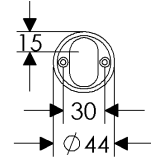

44mm ROUND ESCUTCHEON LOCK TRIM

BL470

EU470

BK470

OC470

51mm x 51mm SQUARE ESCUTCHEON LOCK TRIM

BL430

EU430

BK430

OC430

71mm x 71mm DIAMOND ESCUTCHEON LOCK TRIM

BL420

EU420

BK420

OC420

39mm x 64mm CURVED ESCUTCHEON LOCK TRIM

BL510

EU510

BK510

OC510

43mm x 67mm MADDOX ESCUTCHEON LOCK TRIM

64mm x 79mm STEPPED ESCUTCHEON LOCK TRIM

64mm x 94mm ARCHED ESCUTCHEON LOCK TRIM

64mm x 86mm CURVED ESCUTCHEON LOCK TRIM

- Price includes turn piece. Supply cylinder post dimensions.
- Specify metal, patina, handing, door thickness, and lock type.

	EXTERIOR	INTERIOR	ESCUTCHEON OPTIONS
<b>A</b>	 EU470	 EU470	<b>A 44mm Round Escutcheon</b> EU470 / EU470 Euro Profile . . . . . \$ 141.00 Refer to spec page I1
<b>B</b>	 EU430	 EU430	<b>B 51mm x 51mm Square Escutcheon</b> EU430 / EU430 Euro Profile . . . . . \$ 187.00 Refer to spec page I1
<b>C</b>	 EU420	 EU420	<b>C 71mm x 71mm Diamond Escutcheon</b> EU420 / EU420 Euro Profile . . . . . \$ 187.00 Refer to spec page I1
<b>D</b>	 EU510	 EU510	<b>D 39mm x 64mm Curved Escutcheon</b> EU510 / EU510 Euro Profile . . . . . \$ 141.00 Refer to spec page I1
<b>E</b>	 EU580	 EU580	<b>E 43mm x 67mm Maddox Escutcheon</b> EU580 / EU580 Euro Profile . . . . . \$ 214.00 Refer to spec page I2