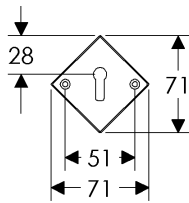

BK430

OC430

71mm x 71mm DIAMOND ESCUTCHEON LOCK TRIM

BL420

EU420

BK420

OC420

39mm x 64mm CURVED ESCUTCHEON LOCK TRIM

BL510

EU510

BK510

OC510

43mm x 67mm MADDOX ESCUTCHEON LOCK TRIM

64mm x 79mm STEPPED ESCUTCHEON LOCK TRIM

64mm x 94mm ARCHED ESCUTCHEON LOCK TRIM

64mm x 86mm CURVED ESCUTCHEON LOCK TRIM

- Price includes turn piece. Supply cylinder post dimensions.
- Specify metal, patina, handing, door thickness, and lock type.

	EXTERIOR	INTERIOR	ESCUTCHEON OPTIONS
<b>A</b>	 EU470	 EU470	<b>A 44mm Round Escutcheon</b> EU470 / EU470 Euro Profile . . . . . \$ 141.00 Refer to spec page I1
<b>B</b>	 EU430	 EU430	<b>B 51mm x 51mm Square Escutcheon</b> EU430 / EU430 Euro Profile . . . . . \$ 187.00 Refer to spec page I1
<b>C</b>	 EU420	 EU420	<b>C 71mm x 71mm Diamond Escutcheon</b> EU420 / EU420 Euro Profile . . . . . \$ 187.00 Refer to spec page I1
<b>D</b>	 EU510	 EU510	<b>D 39mm x 64mm Curved Escutcheon</b> EU510 / EU510 Euro Profile . . . . . \$ 141.00 Refer to spec page I1
<b>E</b>	 EU580	 EU580	<b>E 43mm x 67mm Maddox Escutcheon</b> EU580 / EU580 Euro Profile . . . . . \$ 214.00 Refer to spec page I2

- Price includes turn piece. Supply cylinder post dimensions.
- Specify metal, patina, handing, door thickness, and lock type.

	EXTERIOR	INTERIOR	ESCUTCHEON OPTIONS
<b>A</b>			<p><b>A 64mm x 76mm Stepped Escutcheon</b>                      EU318 / EU318 Euro Profile . . . . . \$264.00                      Refer to spec page I2</p>
	EU318	EU318	
<b>B</b>			<p><b>B 64mm x 94mm Arched Escutcheon</b>                      EU716 / EU716 Euro Profile . . . . . \$264.00                      Refer to spec page I2</p>
	EU716	EU716	
<b>C</b>			<p><b>C 64mm x 86mm Curved Escutcheon</b>                      EU511 / EU511 Euro Profile . . . . . \$264.00                      Refer to spec page I2</p>
	EU511	EU511	