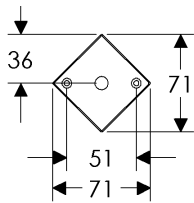

44mm ROUND ESCUTCHEON LOCK TRIM

BL470

EU470

BK470

OC470

51mm x 51mm SQUARE ESCUTCHEON LOCK TRIM

BL430

EU430

BK430

OC430

71mm x 71mm DIAMOND ESCUTCHEON LOCK TRIM

BL420

EU420

BK420

OC420

39mm x 64mm CURVED ESCUTCHEON LOCK TRIM

- Price includes turn piece. Supply cylinder post dimensions.
- Specify metal, patina, handing, door thickness, and lock type.

	EXTERIOR	INTERIOR	ESCUTCHEON OPTIONS
<b>A</b>	 EU470	 EU470	<b>A 44mm Round Escutcheon</b> EU470 / EU470 Euro Profile . . . . . \$ 141.00 Refer to spec page I1
<b>B</b>	 EU430	 EU430	<b>B 51mm x 51mm Square Escutcheon</b> EU430 / EU430 Euro Profile . . . . . \$ 187.00 Refer to spec page I1
<b>C</b>	 EU420	 EU420	<b>C 71mm x 71mm Diamond Escutcheon</b> EU420 / EU420 Euro Profile . . . . . \$ 187.00 Refer to spec page I1
<b>D</b>	 EU510	 EU510	<b>D 39mm x 64mm Curved Escutcheon</b> EU510 / EU510 Euro Profile . . . . . \$ 141.00 Refer to spec page I1
<b>E</b>	 EU580	 EU580	<b>E 43mm x 67mm Maddox Escutcheon</b> EU580 / EU580 Euro Profile . . . . . \$ 214.00 Refer to spec page I2

- Price includes turn piece. Supply cylinder post dimensions.
- Specify metal, patina, handing, door thickness, and lock type.

	EXTERIOR	INTERIOR	ESCUTCHEON OPTIONS
<b>A</b>			<p><b>A 64mm x 76mm Stepped Escutcheon</b>                      EU318 / EU318 Euro Profile . . . . . \$264.00                      Refer to spec page I2</p>
	EU318	EU318	
<b>B</b>			<p><b>B 64mm x 94mm Arched Escutcheon</b>                      EU716 / EU716 Euro Profile . . . . . \$264.00                      Refer to spec page I2</p>
	EU716	EU716	
<b>C</b>			<p><b>C 64mm x 86mm Curved Escutcheon</b>                      EU511 / EU511 Euro Profile . . . . . \$264.00                      Refer to spec page I2</p>
	EU511	EU511	