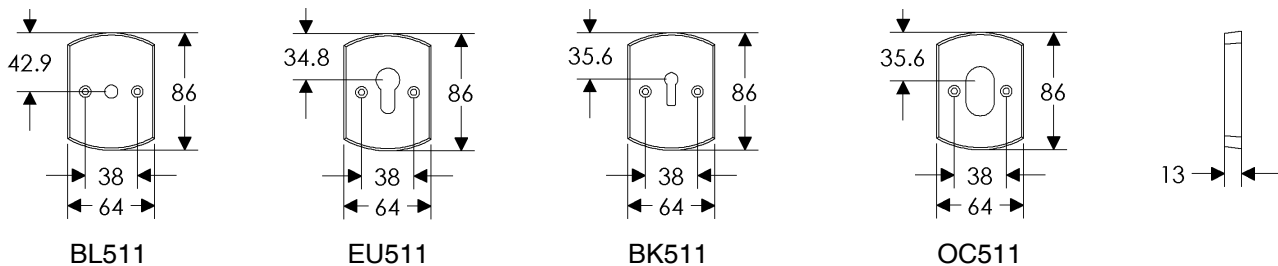

BL510

EU510

BK510

OC510

43mm x 67mm MADDOX ESCUTCHEON LOCK TRIM

64mm x 79mm STEPPED ESCUTCHEON LOCK TRIM

64mm x 94mm ARCHED ESCUTCHEON LOCK TRIM

64mm x 86mm CURVED ESCUTCHEON LOCK TRIM

- Price includes turn piece. Supply cylinder post dimensions.
- Specify metal, patina, handing, door thickness, and lock type.

	EXTERIOR	INTERIOR	ESCUTCHEON OPTIONS
<b>A</b>	 EU470	 EU470	<b>A 44mm Round Escutcheon</b> EU470 / EU470 Euro Profile . . . . . \$ 141.00 Refer to spec page I1
<b>B</b>	 EU430	 EU430	<b>B 51mm x 51mm Square Escutcheon</b> EU430 / EU430 Euro Profile . . . . . \$ 187.00 Refer to spec page I1
<b>C</b>	 EU420	 EU420	<b>C 71mm x 71mm Diamond Escutcheon</b> EU420 / EU420 Euro Profile . . . . . \$ 187.00 Refer to spec page I1
<b>D</b>	 EU510	 EU510	<b>D 39mm x 64mm Curved Escutcheon</b> EU510 / EU510 Euro Profile . . . . . \$ 141.00 Refer to spec page I1
<b>E</b>	 EU580	 EU580	<b>E 43mm x 67mm Maddox Escutcheon</b> EU580 / EU580 Euro Profile . . . . . \$ 214.00 Refer to spec page I2

- Price includes turn piece. Supply cylinder post dimensions.
- Specify metal, patina, handing, door thickness, and lock type.

	EXTERIOR	INTERIOR	ESCUTCHEON OPTIONS
<b>A</b>			<p><b>A 64mm x 76mm Stepped Escutcheon</b>                      EU318 / EU318 Euro Profile . . . . . \$264.00                      Refer to spec page I2</p>
	EU318	EU318	
<b>B</b>			<p><b>B 64mm x 94mm Arched Escutcheon</b>                      EU716 / EU716 Euro Profile . . . . . \$264.00                      Refer to spec page I2</p>
	EU716	EU716	
<b>C</b>			<p><b>C 64mm x 86mm Curved Escutcheon</b>                      EU511 / EU511 Euro Profile . . . . . \$264.00                      Refer to spec page I2</p>
	EU511	EU511	