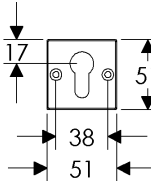

44mm ROUND ESCUTCHEON LOCK TRIM

BL470

EU470

BK470

OC470

51mm x 51mm SQUARE ESCUTCHEON LOCK TRIM

BL430

EU430

BK430

OC430

71mm x 71mm DIAMOND ESCUTCHEON LOCK TRIM

BL420

EU420

BK420

OC420

39mm x 64mm CURVED ESCUTCHEON LOCK TRIM

- Price includes turn piece. Supply cylinder post dimensions.
- Specify metal, patina, handing, door thickness, and lock type.

	EXTERIOR	INTERIOR	ESCUTCHEON OPTIONS
<b>A</b>	 EU470	 EU470	<b>A 44mm Round Escutcheon</b> EU470 / EU470 Euro Profile . . . . . \$ 141.00 Refer to spec page I1
<b>B</b>	 EU430	 EU430	<b>B 51mm x 51mm Square Escutcheon</b> EU430 / EU430 Euro Profile . . . . . \$ 187.00 Refer to spec page I1
<b>C</b>	 EU420	 EU420	<b>C 71mm x 71mm Diamond Escutcheon</b> EU420 / EU420 Euro Profile . . . . . \$ 187.00 Refer to spec page I1
<b>D</b>	 EU510	 EU510	<b>D 39mm x 64mm Curved Escutcheon</b> EU510 / EU510 Euro Profile . . . . . \$ 141.00 Refer to spec page I1
<b>E</b>	 EU580	 EU580	<b>E 43mm x 67mm Maddox Escutcheon</b> EU580 / EU580 Euro Profile . . . . . \$ 214.00 Refer to spec page I2

- Price includes turn piece. Supply cylinder post dimensions.
- Specify metal, patina, handing, door thickness, and lock type.

	EXTERIOR	INTERIOR	ESCUTCHEON OPTIONS
<b>A</b>			<p><b>A 64mm x 76mm Stepped Escutcheon</b>                      EU318 / EU318 Euro Profile . . . . . \$264.00                      Refer to spec page I2</p>
	EU318	EU318	
<b>B</b>			<p><b>B 64mm x 94mm Arched Escutcheon</b>                      EU716 / EU716 Euro Profile . . . . . \$264.00                      Refer to spec page I2</p>
	EU716	EU716	
<b>C</b>			<p><b>C 64mm x 86mm Curved Escutcheon</b>                      EU511 / EU511 Euro Profile . . . . . \$264.00                      Refer to spec page I2</p>
	EU511	EU511	