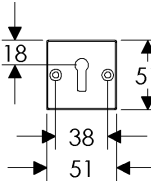

44mm ROUND ESCUTCHEON LOCK TRIM

BL470

EU470

BK470

OC470

51mm x 51mm SQUARE ESCUTCHEON LOCK TRIM

BL430

EU430

BK430

OC430

71mm x 71mm DIAMOND ESCUTCHEON LOCK TRIM

BL420

EU420

BK420

OC420

39mm x 64mm CURVED ESCUTCHEON LOCK TRIM

- Price includes turn piece. Supply cylinder post dimensions.
- Specify metal, patina, handing, door thickness, and lock type.

	EXTERIOR	INTERIOR	ESCUTCHEON OPTIONS
<b>A</b>	 EU470	 EU470	<b>A 44mm Round Escutcheon</b> EU470 / EU470 Euro Profile . . . . . \$ 141.00 Refer to spec page I1
<b>B</b>	 EU430	 EU430	<b>B 51mm x 51mm Square Escutcheon</b> EU430 / EU430 Euro Profile . . . . . \$ 187.00 Refer to spec page I1
<b>C</b>	 EU420	 EU420	<b>C 71mm x 71mm Diamond Escutcheon</b> EU420 / EU420 Euro Profile . . . . . \$ 187.00 Refer to spec page I1
<b>D</b>	 EU510	 EU510	<b>D 39mm x 64mm Curved Escutcheon</b> EU510 / EU510 Euro Profile . . . . . \$ 141.00 Refer to spec page I1
<b>E</b>	 EU580	 EU580	<b>E 43mm x 67mm Maddox Escutcheon</b> EU580 / EU580 Euro Profile . . . . . \$ 214.00 Refer to spec page I2

- Price includes turn piece. Supply cylinder post dimensions.
- Specify metal, patina, handing, door thickness, and lock type.

	EXTERIOR	INTERIOR	ESCUTCHEON OPTIONS
<b>A</b>			<p><b>A 64mm x 76mm Stepped Escutcheon</b>                      EU318 / EU318 Euro Profile . . . . . \$264.00                      Refer to spec page I2</p>
	EU318	EU318	
<b>B</b>			<p><b>B 64mm x 94mm Arched Escutcheon</b>                      EU716 / EU716 Euro Profile . . . . . \$264.00                      Refer to spec page I2</p>
	EU716	EU716	
<b>C</b>			<p><b>C 64mm x 86mm Curved Escutcheon</b>                      EU511 / EU511 Euro Profile . . . . . \$264.00                      Refer to spec page I2</p>
	EU511	EU511	