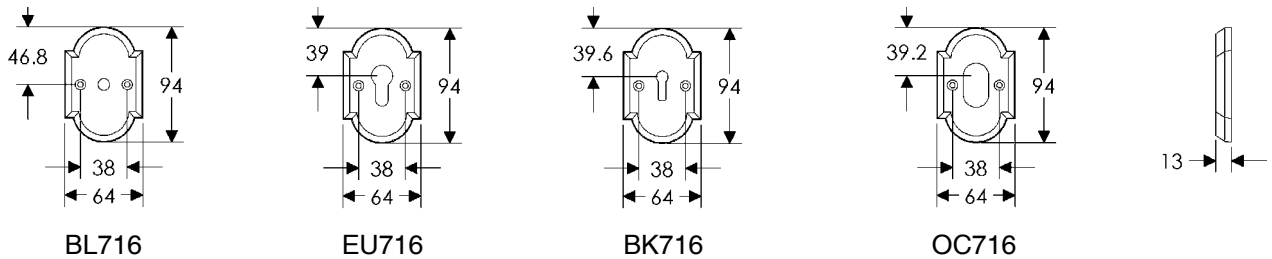

BL510

EU510

BK510

OC510

43mm x 67mm MADDOX ESCUTCHEON LOCK TRIM

64mm x 79mm STEPPED ESCUTCHEON LOCK TRIM

64mm x 94mm ARCHED ESCUTCHEON LOCK TRIM

64mm x 86mm CURVED ESCUTCHEON LOCK TRIM

- Price includes turn piece. Supply cylinder post dimensions.
- Specify metal, patina, handing, door thickness, and lock type.

	EXTERIOR	INTERIOR	ESCUTCHEON OPTIONS
<b>A</b>	 EU470	 EU470	<b>A 44mm Round Escutcheon</b> EU470 / EU470 Euro Profile . . . . . \$ 141.00 Refer to spec page I1
<b>B</b>	 EU430	 EU430	<b>B 51mm x 51mm Square Escutcheon</b> EU430 / EU430 Euro Profile . . . . . \$ 187.00 Refer to spec page I1
<b>C</b>	 EU420	 EU420	<b>C 71mm x 71mm Diamond Escutcheon</b> EU420 / EU420 Euro Profile . . . . . \$ 187.00 Refer to spec page I1
<b>D</b>	 EU510	 EU510	<b>D 39mm x 64mm Curved Escutcheon</b> EU510 / EU510 Euro Profile . . . . . \$ 141.00 Refer to spec page I1
<b>E</b>	 EU580	 EU580	<b>E 43mm x 67mm Maddox Escutcheon</b> EU580 / EU580 Euro Profile . . . . . \$ 214.00 Refer to spec page I2

- Price includes turn piece. Supply cylinder post dimensions.
- Specify metal, patina, handing, door thickness, and lock type.

	EXTERIOR	INTERIOR	ESCUTCHEON OPTIONS
<b>A</b>			<p><b>A 64mm x 76mm Stepped Escutcheon</b>                      EU318 / EU318 Euro Profile . . . . . \$264.00                      Refer to spec page I2</p>
	EU318	EU318	
<b>B</b>			<p><b>B 64mm x 94mm Arched Escutcheon</b>                      EU716 / EU716 Euro Profile . . . . . \$264.00                      Refer to spec page I2</p>
	EU716	EU716	
<b>C</b>			<p><b>C 64mm x 86mm Curved Escutcheon</b>                      EU511 / EU511 Euro Profile . . . . . \$264.00                      Refer to spec page I2</p>
	EU511	EU511	