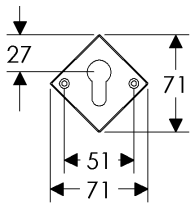

BK430

OC430

71mm x 71mm DIAMOND ESCUTCHEON LOCK TRIM

BL420

EU420

BK420

OC420

39mm x 64mm CURVED ESCUTCHEON LOCK TRIM

BL510

EU510

BK510

OC510

43mm x 67mm MADDOX ESCUTCHEON LOCK TRIM

64mm x 79mm STEPPED ESCUTCHEON LOCK TRIM

64mm x 94mm ARCHED ESCUTCHEON LOCK TRIM

64mm x 86mm CURVED ESCUTCHEON LOCK TRIM

- Price includes turn piece. Supply cylinder post dimensions.
- Specify metal, patina, handing, door thickness, and lock type.

	EXTERIOR	INTERIOR	ESCUTCHEON OPTIONS
<b>A</b>	 EU470	 EU470	<b>A 44mm Round Escutcheon</b> EU470 / EU470 Euro Profile . . . . . \$ 141.00 Refer to spec page I1
<b>B</b>	 EU430	 EU430	<b>B 51mm x 51mm Square Escutcheon</b> EU430 / EU430 Euro Profile . . . . . \$ 187.00 Refer to spec page I1
<b>C</b>	 EU420	 EU420	<b>C 71mm x 71mm Diamond Escutcheon</b> EU420 / EU420 Euro Profile . . . . . \$ 187.00 Refer to spec page I1
<b>D</b>	 EU510	 EU510	<b>D 39mm x 64mm Curved Escutcheon</b> EU510 / EU510 Euro Profile . . . . . \$ 141.00 Refer to spec page I1
<b>E</b>	 EU580	 EU580	<b>E 43mm x 67mm Maddox Escutcheon</b> EU580 / EU580 Euro Profile . . . . . \$ 214.00 Refer to spec page I2

- Price includes turn piece. Supply cylinder post dimensions.
- Specify metal, patina, handing, door thickness, and lock type.

	EXTERIOR	INTERIOR	ESCUTCHEON OPTIONS
<b>A</b>			<p><b>A 64mm x 76mm Stepped Escutcheon</b>                      EU318 / EU318 Euro Profile . . . . . \$264.00                      Refer to spec page I2</p>
	EU318	EU318	
<b>B</b>			<p><b>B 64mm x 94mm Arched Escutcheon</b>                      EU716 / EU716 Euro Profile . . . . . \$264.00                      Refer to spec page I2</p>
	EU716	EU716	
<b>C</b>			<p><b>C 64mm x 86mm Curved Escutcheon</b>                      EU511 / EU511 Euro Profile . . . . . \$264.00                      Refer to spec page I2</p>
	EU511	EU511	