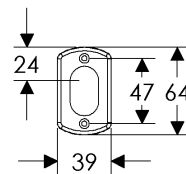

BK430

OC430

71mm x 71mm DIAMOND ESCUTCHEON LOCK TRIM

BL420

EU420

BK420

OC420

39mm x 64mm CURVED ESCUTCHEON LOCK TRIM

BL510

EU510

BK510

OC510

43mm x 67mm MADDOX ESCUTCHEON LOCK TRIM

64mm x 79mm STEPPED ESCUTCHEON LOCK TRIM

64mm x 94mm ARCHED ESCUTCHEON LOCK TRIM

64mm x 86mm CURVED ESCUTCHEON LOCK TRIM

- Price includes turn piece. Supply cylinder post dimensions.
- Specify metal, patina, handing, door thickness, and lock type.

	EXTERIOR	INTERIOR	ESCUTCHEON OPTIONS
<b>A</b>	 EU470	 EU470	<b>A 44mm Round Escutcheon</b> EU470 / EU470 Euro Profile . . . . . \$ 141.00 Refer to spec page I1
<b>B</b>	 EU430	 EU430	<b>B 51mm x 51mm Square Escutcheon</b> EU430 / EU430 Euro Profile . . . . . \$ 187.00 Refer to spec page I1
<b>C</b>	 EU420	 EU420	<b>C 71mm x 71mm Diamond Escutcheon</b> EU420 / EU420 Euro Profile . . . . . \$ 187.00 Refer to spec page I1
<b>D</b>	 EU510	 EU510	<b>D 39mm x 64mm Curved Escutcheon</b> EU510 / EU510 Euro Profile . . . . . \$ 141.00 Refer to spec page I1
<b>E</b>	 EU580	 EU580	<b>E 43mm x 67mm Maddox Escutcheon</b> EU580 / EU580 Euro Profile . . . . . \$ 214.00 Refer to spec page I2

- Price includes turn piece. Supply cylinder post dimensions.
- Specify metal, patina, handing, door thickness, and lock type.

	EXTERIOR	INTERIOR	ESCUTCHEON OPTIONS
<b>A</b>			<p><b>A 64mm x 76mm Stepped Escutcheon</b>                      EU318 / EU318 Euro Profile . . . . . \$264.00                      Refer to spec page I2</p>
	EU318	EU318	
<b>B</b>			<p><b>B 64mm x 94mm Arched Escutcheon</b>                      EU716 / EU716 Euro Profile . . . . . \$264.00                      Refer to spec page I2</p>
	EU716	EU716	
<b>C</b>			<p><b>C 64mm x 86mm Curved Escutcheon</b>                      EU511 / EU511 Euro Profile . . . . . \$264.00                      Refer to spec page I2</p>
	EU511	EU511	