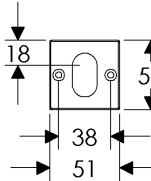

44mm ROUND ESCUTCHEON LOCK TRIM

BL470

EU470

BK470

OC470

51mm x 51mm SQUARE ESCUTCHEON LOCK TRIM

BL430

EU430

BK430

OC430

71mm x 71mm DIAMOND ESCUTCHEON LOCK TRIM

BL420

EU420

BK420

OC420

39mm x 64mm CURVED ESCUTCHEON LOCK TRIM

- Price includes turn piece. Supply cylinder post dimensions.
- Specify metal, patina, handing, door thickness, and lock type.

	EXTERIOR	INTERIOR	ESCUTCHEON OPTIONS
<b>A</b>	 EU470	 EU470	<b>A 44mm Round Escutcheon</b> EU470 / EU470 Euro Profile . . . . . \$ 141.00 Refer to spec page I1
<b>B</b>	 EU430	 EU430	<b>B 51mm x 51mm Square Escutcheon</b> EU430 / EU430 Euro Profile . . . . . \$ 187.00 Refer to spec page I1
<b>C</b>	 EU420	 EU420	<b>C 71mm x 71mm Diamond Escutcheon</b> EU420 / EU420 Euro Profile . . . . . \$ 187.00 Refer to spec page I1
<b>D</b>	 EU510	 EU510	<b>D 39mm x 64mm Curved Escutcheon</b> EU510 / EU510 Euro Profile . . . . . \$ 141.00 Refer to spec page I1
<b>E</b>	 EU580	 EU580	<b>E 43mm x 67mm Maddox Escutcheon</b> EU580 / EU580 Euro Profile . . . . . \$ 214.00 Refer to spec page I2

- Price includes turn piece. Supply cylinder post dimensions.
- Specify metal, patina, handing, door thickness, and lock type.

	EXTERIOR	INTERIOR	ESCUTCHEON OPTIONS
<b>A</b>			<p><b>A 64mm x 76mm Stepped Escutcheon</b>                      EU318 / EU318 Euro Profile . . . . . \$264.00                      Refer to spec page I2</p>
	EU318	EU318	
<b>B</b>			<p><b>B 64mm x 94mm Arched Escutcheon</b>                      EU716 / EU716 Euro Profile . . . . . \$264.00                      Refer to spec page I2</p>
	EU716	EU716	
<b>C</b>			<p><b>C 64mm x 86mm Curved Escutcheon</b>                      EU511 / EU511 Euro Profile . . . . . \$264.00                      Refer to spec page I2</p>
	EU511	EU511	