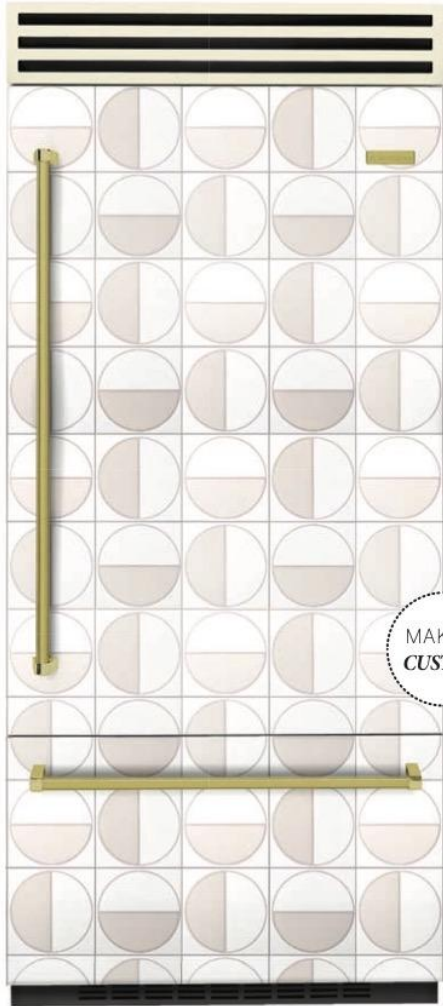

15 NEW FINDS

RECIPE FOR STYLE

Mix designer appliances with fabulous finishing touches

MAKE IT
CUSTOM

▲ 4 // **BLUESTAR**
BlueStar by Design
Fireclay Tile
fridge; \$15,690.
bluestarcooking.com

▶ 6 // **ROCKY MOUNTAIN HARDWARE**
Quatrafoil knob; \$53.
Flute cabinet knob; \$99.
Tab cabinet pull; \$66.
rockymountainhardware.com

▲ 2 // **GLOBAL**
Classic 5-piece Teikoku knife
acrylic block set; \$600. *Williams
Sonoma, Westport;
williams-sonoma.com*

◀ 1 // **CRATE & BARREL**
Acacia wood and gold measuring cups; \$24.95 for set of 4. *Westport; crateandbarrel.com*

IMAGES COURTESY OF DESIGNERS/BRANDS

▲ 8 // **CIRCA LIGHTING**
Akova grande pendant
by Sean Lavin; \$720.
Greenwich;
circaighting.com

◀ 10 // **SAMSUNG**
BESPOKE 4-Door Flex™
refrigerator, available in eight
colors and two finishes;
price upon request. samsung.com