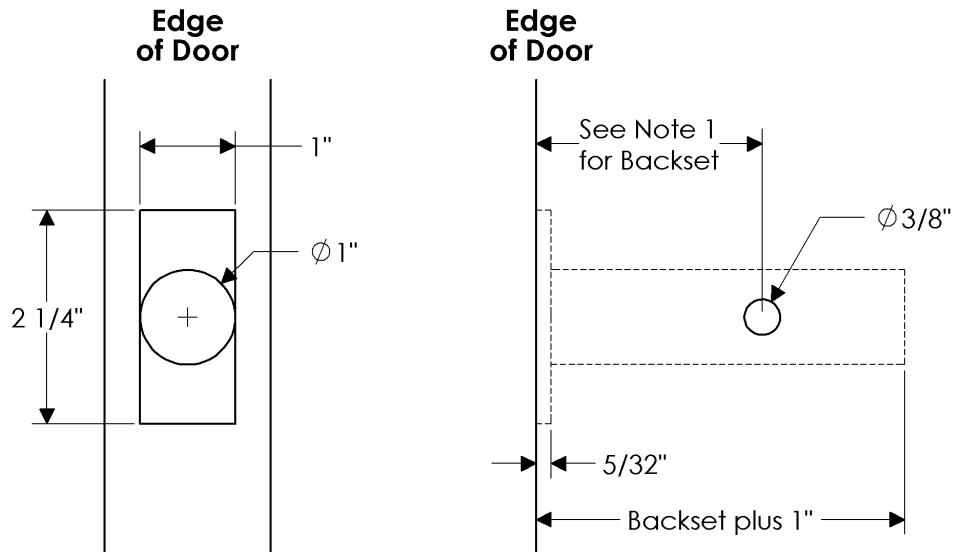

ROCKY MOUNTAIN

H A R D W A R E

DOOR PREPARATORY SPECIFICATIONS

Patio Pocket Door Lock 161PDL - Interior

Notes:

1. This bore specification is applicable for 2 3/8" or 2 3/4" backset.

ROCKY MOUNTAIN

H A R D W A R E

DOOR PREPARATORY SPECIFICATIONS

Strike - 161PDL Pocket Door Lock