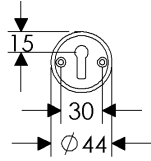

44mm ROUND ESCUTCHEON LOCK TRIM

BL470

EU470

BK470

OC470

51mm x 51mm SQUARE ESCUTCHEON LOCK TRIM

BL430

EU430

BK430

OC430

71mm x 71mm DIAMOND ESCUTCHEON LOCK TRIM

BL420

EU420

BK420

OC420

39mm x 64mm CURVED ESCUTCHEON LOCK TRIM

BL510

EU510

BK510

OC510

43mm x 67mm MADDOX ESCUTCHEON LOCK TRIM

64mm x 79mm STEPPED ESCUTCHEON LOCK TRIM

64mm x 94mm ARCHED ESCUTCHEON LOCK TRIM

64mm x 86mm CURVED ESCUTCHEON LOCK TRIM

- All finishes are priced the same.
- Price includes turn piece. Supply cylinder post dimensions.
- Specify metal, patina, handing, door thickness, and lock type.

	EXTERIOR	INTERIOR	ESCUTCHEON OPTIONS
A	 EU470	 EU470	A 44mm Round Escutcheon EU470 / EU470 Euro Profile \$ 128.00 Refer to spec page I1
B	 EU430	 EU430	B 51mm x 51mm Square Escutcheon EU430 / EU430 Euro Profile \$ 170.00 Refer to spec page I1
C	 EU420	 EU420	C 71mm x 71mm Diamond Escutcheon EU420 / EU420 Euro Profile \$ 170.00 Refer to spec page I1
D	 EU510	 EU510	D 39mm x 64mm Curved Escutcheon EU510 / EU510 Euro Profile \$ 128.00 Refer to spec page I1
E	 EU580	 EU580	E 43mm x 67mm Maddox Escutcheon EU580 / EU580 Euro Profile \$ 194.00 Refer to spec page I2