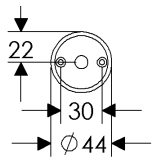

44mm ROUND ESCUTCHEON LOCK TRIM

BL470

EU470

BK470

OC470

51mm x 51mm SQUARE ESCUTCHEON LOCK TRIM

BL430

EU430

BK430

OC430

71mm x 71mm DIAMOND ESCUTCHEON LOCK TRIM

BL420

EU420

BK420

OC420

39mm x 64mm CURVED ESCUTCHEON LOCK TRIM

BL510

EU510

BK510

OC510

43mm x 67mm MADDOX ESCUTCHEON LOCK TRIM

64mm x 79mm STEPPED ESCUTCHEON LOCK TRIM

64mm x 94mm ARCHED ESCUTCHEON LOCK TRIM

64mm x 86mm CURVED ESCUTCHEON LOCK TRIM

- All finishes are priced the same.
- Price includes turn piece. Supply cylinder post dimensions.
- Specify metal, patina, handing, door thickness, and lock type.

	EXTERIOR	INTERIOR	ESCUTCHEON OPTIONS
A	 EU470	 EU470	A 44mm Round Escutcheon EU470 / EU470 Euro Profile \$ 128.00 Refer to spec page I1
B	 EU430	 EU430	B 51mm x 51mm Square Escutcheon EU430 / EU430 Euro Profile \$ 170.00 Refer to spec page I1
C	 EU420	 EU420	C 71mm x 71mm Diamond Escutcheon EU420 / EU420 Euro Profile \$ 170.00 Refer to spec page I1
D	 EU510	 EU510	D 39mm x 64mm Curved Escutcheon EU510 / EU510 Euro Profile \$ 128.00 Refer to spec page I1
E	 EU580	 EU580	E 43mm x 67mm Maddox Escutcheon EU580 / EU580 Euro Profile \$ 194.00 Refer to spec page I2