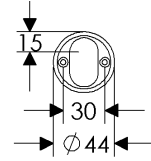

44mm ROUND ESCUTCHEON LOCK TRIM

BL470

EU470

BK470

OC470

51mm x 51mm SQUARE ESCUTCHEON LOCK TRIM

BL430

EU430

BK430

OC430

71mm x 71mm DIAMOND ESCUTCHEON LOCK TRIM

BL420

EU420

BK420

OC420

39mm x 64mm CURVED ESCUTCHEON LOCK TRIM

BL510

EU510

BK510

OC510

43mm x 67mm MADDOX ESCUTCHEON LOCK TRIM

64mm x 79mm STEPPED ESCUTCHEON LOCK TRIM

64mm x 94mm ARCHED ESCUTCHEON LOCK TRIM

64mm x 86mm CURVED ESCUTCHEON LOCK TRIM

- All finishes are priced the same.
- Price includes turn piece. Supply cylinder post dimensions.
- Specify metal, patina, handing, door thickness, and lock type.

	EXTERIOR	INTERIOR	ESCUTCHEON OPTIONS
A	 EU470	 EU470	A 44mm Round Escutcheon EU470 / EU470 Euro Profile \$ 128.00 Refer to spec page I1
B	 EU430	 EU430	B 51mm x 51mm Square Escutcheon EU430 / EU430 Euro Profile \$ 170.00 Refer to spec page I1
C	 EU420	 EU420	C 71mm x 71mm Diamond Escutcheon EU420 / EU420 Euro Profile \$ 170.00 Refer to spec page I1
D	 EU510	 EU510	D 39mm x 64mm Curved Escutcheon EU510 / EU510 Euro Profile \$ 128.00 Refer to spec page I1
E	 EU580	 EU580	E 43mm x 67mm Maddox Escutcheon EU580 / EU580 Euro Profile \$ 194.00 Refer to spec page I2