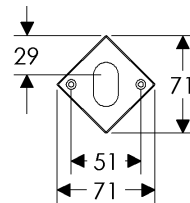

BK430

OC430

71mm x 71mm DIAMOND ESCUTCHEON LOCK TRIM

BL420

EU420

BK420

OC420

39mm x 64mm CURVED ESCUTCHEON LOCK TRIM

BL510

EU510

BK510

OC510

43mm x 67mm MADDOX ESCUTCHEON LOCK TRIM

64mm x 79mm STEPPED ESCUTCHEON LOCK TRIM

64mm x 94mm ARCHED ESCUTCHEON LOCK TRIM

64mm x 86mm CURVED ESCUTCHEON LOCK TRIM

- All finishes are priced the same.
- Price includes turn piece. Supply cylinder post dimensions.
- Specify metal, patina, handing, door thickness, and lock type.

	EXTERIOR	INTERIOR	ESCUTCHEON OPTIONS
A	 EU470	 EU470	A 44mm Round Escutcheon EU470 / EU470 Euro Profile \$ 128.00 Refer to spec page I1
B	 EU430	 EU430	B 51mm x 51mm Square Escutcheon EU430 / EU430 Euro Profile \$ 170.00 Refer to spec page I1
C	 EU420	 EU420	C 71mm x 71mm Diamond Escutcheon EU420 / EU420 Euro Profile \$ 170.00 Refer to spec page I1
D	 EU510	 EU510	D 39mm x 64mm Curved Escutcheon EU510 / EU510 Euro Profile \$ 128.00 Refer to spec page I1
E	 EU580	 EU580	E 43mm x 67mm Maddox Escutcheon EU580 / EU580 Euro Profile \$ 194.00 Refer to spec page I2

- All finishes are priced the same.
- Price includes turn piece. Supply cylinder post dimensions.
- Specify metal, patina, handing, door thickness, and lock type.

	EXTERIOR	INTERIOR	ESCUTCHEON OPTIONS
A			A 64mm x 76mm Stepped Escutcheon EU318 / EU318 Euro Profile \$240.00 Refer to spec page I2
	EU318	EU318	B 64mm x 94mm Arched Escutcheon EU716 / EU716 Euro Profile \$240.00 Refer to spec page I2
B			C 64mm x 86mm Curved Escutcheon EU511 / EU511 Euro Profile \$240.00 Refer to spec page I2
	EU716	EU716	
C			
	EU511	EU511	