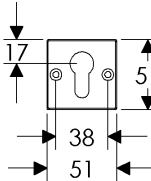

44mm ROUND ESCUTCHEON LOCK TRIM

BL470

EU470

BK470

OC470

51mm x 51mm SQUARE ESCUTCHEON LOCK TRIM

BL430

EU430

BK430

OC430

71mm x 71mm DIAMOND ESCUTCHEON LOCK TRIM

BL420

EU420

BK420

OC420

39mm x 64mm CURVED ESCUTCHEON LOCK TRIM

- All finishes are priced the same.
- Price includes turn piece. Supply cylinder post dimensions.
- Specify metal, patina, handing, door thickness, and lock type.

	EXTERIOR	INTERIOR	ESCUTCHEON OPTIONS
A	 EU470	 EU470	A 44mm Round Escutcheon EU470 / EU470 Euro Profile \$ 128.00 Refer to spec page I1
B	 EU430	 EU430	B 51mm x 51mm Square Escutcheon EU430 / EU430 Euro Profile \$ 170.00 Refer to spec page I1
C	 EU420	 EU420	C 71mm x 71mm Diamond Escutcheon EU420 / EU420 Euro Profile \$ 170.00 Refer to spec page I1
D	 EU510	 EU510	D 39mm x 64mm Curved Escutcheon EU510 / EU510 Euro Profile \$ 128.00 Refer to spec page I1
E	 EU580	 EU580	E 43mm x 67mm Maddox Escutcheon EU580 / EU580 Euro Profile \$ 194.00 Refer to spec page I2

- All finishes are priced the same.
- Price includes turn piece. Supply cylinder post dimensions.
- Specify metal, patina, handing, door thickness, and lock type.

	EXTERIOR	INTERIOR	ESCUTCHEON OPTIONS
A			A 64mm x 76mm Stepped Escutcheon EU318 / EU318 Euro Profile \$240.00 Refer to spec page I2
	EU318	EU318	B 64mm x 94mm Arched Escutcheon EU716 / EU716 Euro Profile \$240.00 Refer to spec page I2
B			C 64mm x 86mm Curved Escutcheon EU511 / EU511 Euro Profile \$240.00 Refer to spec page I2
	EU716	EU716	
C			
	EU511	EU511	