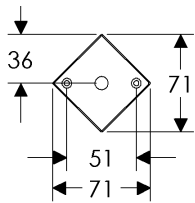

44mm ROUND ESCUTCHEON LOCK TRIM

BL470

EU470

BK470

OC470

51mm x 51mm SQUARE ESCUTCHEON LOCK TRIM

BL430

EU430

BK430

OC430

71mm x 71mm DIAMOND ESCUTCHEON LOCK TRIM

BL420

EU420

BK420

OC420

39mm x 64mm CURVED ESCUTCHEON LOCK TRIM

- All finishes are priced the same.
- Price includes turn piece. Supply cylinder post dimensions.
- Specify metal, patina, handing, door thickness, and lock type.

	EXTERIOR	INTERIOR	ESCUTCHEON OPTIONS
A	 EU470	 EU470	A 44mm Round Escutcheon EU470 / EU470 Euro Profile \$ 128.00 Refer to spec page I1
B	 EU430	 EU430	B 51mm x 51mm Square Escutcheon EU430 / EU430 Euro Profile \$ 170.00 Refer to spec page I1
C	 EU420	 EU420	C 71mm x 71mm Diamond Escutcheon EU420 / EU420 Euro Profile \$ 170.00 Refer to spec page I1
D	 EU510	 EU510	D 39mm x 64mm Curved Escutcheon EU510 / EU510 Euro Profile \$ 128.00 Refer to spec page I1
E	 EU580	 EU580	E 43mm x 67mm Maddox Escutcheon EU580 / EU580 Euro Profile \$ 194.00 Refer to spec page I2

- All finishes are priced the same.
- Price includes turn piece. Supply cylinder post dimensions.
- Specify metal, patina, handing, door thickness, and lock type.

	EXTERIOR	INTERIOR	ESCUTCHEON OPTIONS
A			A 64mm x 76mm Stepped Escutcheon EU318 / EU318 Euro Profile \$240.00 Refer to spec page I2
	EU318	EU318	B 64mm x 94mm Arched Escutcheon EU716 / EU716 Euro Profile \$240.00 Refer to spec page I2
B			C 64mm x 86mm Curved Escutcheon EU511 / EU511 Euro Profile \$240.00 Refer to spec page I2
	EU716	EU716	
C			
	EU511	EU511	