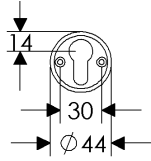

44mm ROUND ESCUTCHEON LOCK TRIM

BL470

EU470

BK470

OC470

51mm x 51mm SQUARE ESCUTCHEON LOCK TRIM

BL430

EU430

BK430

OC430

71mm x 71mm DIAMOND ESCUTCHEON LOCK TRIM

BL420

EU420

BK420

OC420

39mm x 64mm CURVED ESCUTCHEON LOCK TRIM

BL510

EU510

BK510

OC510

43mm x 67mm MADDOX ESCUTCHEON LOCK TRIM

64mm x 79mm STEPPED ESCUTCHEON LOCK TRIM

64mm x 94mm ARCHED ESCUTCHEON LOCK TRIM

64mm x 86mm CURVED ESCUTCHEON LOCK TRIM

- All finishes are priced the same.
- Price includes turn piece. Supply cylinder post dimensions.
- Specify metal, patina, handing, door thickness, and lock type.

	EXTERIOR	INTERIOR	ESCUTCHEON OPTIONS
A	 EU470	 EU470	A 44mm Round Escutcheon EU470 / EU470 Euro Profile \$ 128.00 Refer to spec page I1
B	 EU430	 EU430	B 51mm x 51mm Square Escutcheon EU430 / EU430 Euro Profile \$ 170.00 Refer to spec page I1
C	 EU420	 EU420	C 71mm x 71mm Diamond Escutcheon EU420 / EU420 Euro Profile \$ 170.00 Refer to spec page I1
D	 EU510	 EU510	D 39mm x 64mm Curved Escutcheon EU510 / EU510 Euro Profile \$ 128.00 Refer to spec page I1
E	 EU580	 EU580	E 43mm x 67mm Maddox Escutcheon EU580 / EU580 Euro Profile \$ 194.00 Refer to spec page I2