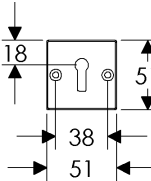

44mm ROUND ESCUTCHEON LOCK TRIM

BL470

EU470

BK470

OC470

51mm x 51mm SQUARE ESCUTCHEON LOCK TRIM

BL430

EU430

BK430

OC430

71mm x 71mm DIAMOND ESCUTCHEON LOCK TRIM

BL420

EU420

BK420

OC420

39mm x 64mm CURVED ESCUTCHEON LOCK TRIM

- All finishes are priced the same.
- Price includes turn piece. Supply cylinder post dimensions.
- Specify metal, patina, handing, door thickness, and lock type.

	EXTERIOR	INTERIOR	ESCUTCHEON OPTIONS
A	 EU470	 EU470	A 44mm Round Escutcheon EU470 / EU470 Euro Profile \$ 128.00 Refer to spec page I1
B	 EU430	 EU430	B 51mm x 51mm Square Escutcheon EU430 / EU430 Euro Profile \$ 170.00 Refer to spec page I1
C	 EU420	 EU420	C 71mm x 71mm Diamond Escutcheon EU420 / EU420 Euro Profile \$ 170.00 Refer to spec page I1
D	 EU510	 EU510	D 39mm x 64mm Curved Escutcheon EU510 / EU510 Euro Profile \$ 128.00 Refer to spec page I1
E	 EU580	 EU580	E 43mm x 67mm Maddox Escutcheon EU580 / EU580 Euro Profile \$ 194.00 Refer to spec page I2

- All finishes are priced the same.
- Price includes turn piece. Supply cylinder post dimensions.
- Specify metal, patina, handing, door thickness, and lock type.

	EXTERIOR	INTERIOR	ESCUTCHEON OPTIONS
A			A 64mm x 76mm Stepped Escutcheon EU318 / EU318 Euro Profile \$240.00 Refer to spec page I2
	EU318	EU318	B 64mm x 94mm Arched Escutcheon EU716 / EU716 Euro Profile \$240.00 Refer to spec page I2
B			C 64mm x 86mm Curved Escutcheon EU511 / EU511 Euro Profile \$240.00 Refer to spec page I2
	EU716	EU716	
C			
	EU511	EU511	