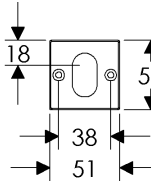

44mm ROUND ESCUTCHEON LOCK TRIM

BL470

EU470

BK470

OC470

51mm x 51mm SQUARE ESCUTCHEON LOCK TRIM

BL430

EU430

BK430

OC430

71mm x 71mm DIAMOND ESCUTCHEON LOCK TRIM

BL420

EU420

BK420

OC420

39mm x 64mm CURVED ESCUTCHEON LOCK TRIM

- All finishes are priced the same.
- Price includes turn piece. Supply cylinder post dimensions.
- Specify metal, patina, handing, door thickness, and lock type.

	EXTERIOR	INTERIOR	ESCUTCHEON OPTIONS
A	 EU470	 EU470	A 44mm Round Escutcheon EU470 / EU470 Euro Profile \$ 128.00 Refer to spec page I1
B	 EU430	 EU430	B 51mm x 51mm Square Escutcheon EU430 / EU430 Euro Profile \$ 170.00 Refer to spec page I1
C	 EU420	 EU420	C 71mm x 71mm Diamond Escutcheon EU420 / EU420 Euro Profile \$ 170.00 Refer to spec page I1
D	 EU510	 EU510	D 39mm x 64mm Curved Escutcheon EU510 / EU510 Euro Profile \$ 128.00 Refer to spec page I1
E	 EU580	 EU580	E 43mm x 67mm Maddox Escutcheon EU580 / EU580 Euro Profile \$ 194.00 Refer to spec page I2

- All finishes are priced the same.
- Price includes turn piece. Supply cylinder post dimensions.
- Specify metal, patina, handing, door thickness, and lock type.

	EXTERIOR	INTERIOR	ESCUTCHEON OPTIONS
A			A 64mm x 76mm Stepped Escutcheon EU318 / EU318 Euro Profile \$240.00 Refer to spec page I2
	EU318	EU318	B 64mm x 94mm Arched Escutcheon EU716 / EU716 Euro Profile \$240.00 Refer to spec page I2
B			C 64mm x 86mm Curved Escutcheon EU511 / EU511 Euro Profile \$240.00 Refer to spec page I2
	EU716	EU716	
C			
	EU511	EU511	