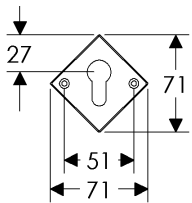

BK430

OC430

71mm x 71mm DIAMOND ESCUTCHEON LOCK TRIM

BL420

EU420

BK420

OC420

39mm x 64mm CURVED ESCUTCHEON LOCK TRIM

BL510

EU510

BK510

OC510

43mm x 67mm MADDOX ESCUTCHEON LOCK TRIM

64mm x 79mm STEPPED ESCUTCHEON LOCK TRIM

64mm x 94mm ARCHED ESCUTCHEON LOCK TRIM

64mm x 86mm CURVED ESCUTCHEON LOCK TRIM

- All finishes are priced the same.
- Price includes turn piece. Supply cylinder post dimensions.
- Specify metal, patina, handing, door thickness, and lock type.

	EXTERIOR	INTERIOR	ESCUTCHEON OPTIONS
A	 EU470	 EU470	A 44mm Round Escutcheon EU470 / EU470 Euro Profile \$ 128.00 Refer to spec page I1
B	 EU430	 EU430	B 51mm x 51mm Square Escutcheon EU430 / EU430 Euro Profile \$ 170.00 Refer to spec page I1
C	 EU420	 EU420	C 71mm x 71mm Diamond Escutcheon EU420 / EU420 Euro Profile \$ 170.00 Refer to spec page I1
D	 EU510	 EU510	D 39mm x 64mm Curved Escutcheon EU510 / EU510 Euro Profile \$ 128.00 Refer to spec page I1
E	 EU580	 EU580	E 43mm x 67mm Maddox Escutcheon EU580 / EU580 Euro Profile \$ 194.00 Refer to spec page I2

- All finishes are priced the same.
- Price includes turn piece. Supply cylinder post dimensions.
- Specify metal, patina, handing, door thickness, and lock type.

	EXTERIOR	INTERIOR	ESCUTCHEON OPTIONS
A			A 64mm x 76mm Stepped Escutcheon EU318 / EU318 Euro Profile \$240.00 Refer to spec page I2
	EU318	EU318	B 64mm x 94mm Arched Escutcheon EU716 / EU716 Euro Profile \$240.00 Refer to spec page I2
B			C 64mm x 86mm Curved Escutcheon EU511 / EU511 Euro Profile \$240.00 Refer to spec page I2
	EU716	EU716	
C			
	EU511	EU511	