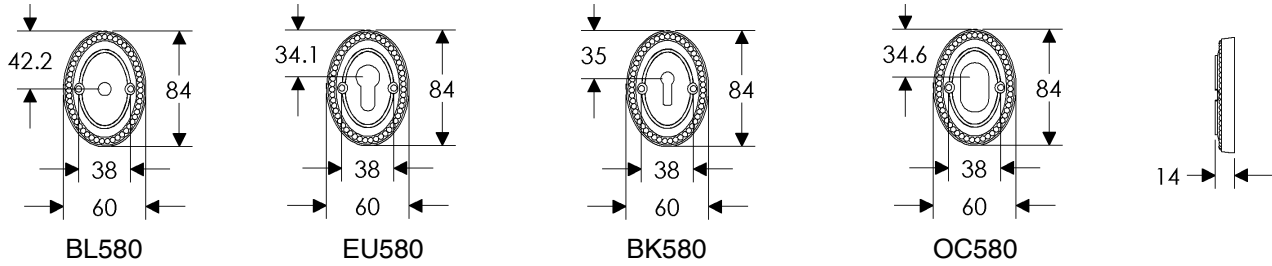

BL510

EU510

BK510

OC510

43mm x 67mm MADDOX ESCUTCHEON LOCK TRIM

64mm x 79mm STEPPED ESCUTCHEON LOCK TRIM

64mm x 94mm ARCHED ESCUTCHEON LOCK TRIM

64mm x 86mm CURVED ESCUTCHEON LOCK TRIM

- All finishes are priced the same.
- Turn piece prepped for 5mm insert. Insert not supplied.
- Specify metal, patina, handing, door thickness, and lock type.

	EXTERIOR	INTERIOR	ESCUTCHEON OPTIONS
A			A 64mm x 79mm Stepped Escutcheon BL318 / BL318 Bathroom Lock \$369.00 Refer to spec page I2
	BL318	BL318	B 64mm x 94mm Arched Escutcheon BL716 / BL716 Bathroom Lock \$369.00 Refer to spec page I2
B			C 64mm x 86mm Curved Escutcheon BL511 / BL511 Bathroom Lock \$369.00 Refer to spec page I2
	BL716	BL716	
C			
	BL511	BL511	

- All finishes are priced the same.
- Price includes turn piece. Supply cylinder post dimensions.
- Specify metal, patina, handing, door thickness, and lock type.

	EXTERIOR	INTERIOR	ESCUTCHEON OPTIONS
A	 EU470	 EU470	A 44mm Round Escutcheon EU470 / EU470 Euro Profile \$ 128.00 Refer to spec page I1
B	 EU430	 EU430	B 51mm x 51mm Square Escutcheon EU430 / EU430 Euro Profile \$ 170.00 Refer to spec page I1
C	 EU420	 EU420	C 71mm x 71mm Diamond Escutcheon EU420 / EU420 Euro Profile \$ 170.00 Refer to spec page I1
D	 EU510	 EU510	D 39mm x 64mm Curved Escutcheon EU510 / EU510 Euro Profile \$ 128.00 Refer to spec page I1
E	 EU580	 EU580	E 43mm x 67mm Maddox Escutcheon EU580 / EU580 Euro Profile \$ 194.00 Refer to spec page I2

- All finishes are priced the same.
- Price includes turn piece. Supply cylinder post dimensions.
- Specify metal, patina, handing, door thickness, and lock type.

	EXTERIOR	INTERIOR	ESCUTCHEON OPTIONS
A			A 64mm x 76mm Stepped Escutcheon EU318 / EU318 Euro Profile \$240.00 Refer to spec page I2
	EU318	EU318	B 64mm x 94mm Arched Escutcheon EU716 / EU716 Euro Profile \$240.00 Refer to spec page I2
B			C 64mm x 86mm Curved Escutcheon EU511 / EU511 Euro Profile \$240.00 Refer to spec page I2
	EU716	EU716	
C			
	EU511	EU511	