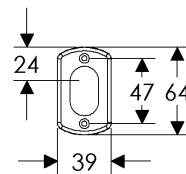

BK430

OC430

71mm x 71mm DIAMOND ESCUTCHEON LOCK TRIM

BL420

EU420

BK420

OC420

39mm x 64mm CURVED ESCUTCHEON LOCK TRIM

BL510

EU510

BK510

OC510

43mm x 67mm MADDOX ESCUTCHEON LOCK TRIM

64mm x 79mm STEPPED ESCUTCHEON LOCK TRIM

64mm x 94mm ARCHED ESCUTCHEON LOCK TRIM

64mm x 86mm CURVED ESCUTCHEON LOCK TRIM

- All finishes are priced the same.
- Price includes turn piece. Supply cylinder post dimensions.
- Specify metal, patina, handing, door thickness, and lock type.

	EXTERIOR	INTERIOR	ESCUTCHEON OPTIONS
A	 EU470	 EU470	A 44mm Round Escutcheon EU470 / EU470 Euro Profile \$ 128.00 Refer to spec page I1
B	 EU430	 EU430	B 51mm x 51mm Square Escutcheon EU430 / EU430 Euro Profile \$ 170.00 Refer to spec page I1
C	 EU420	 EU420	C 71mm x 71mm Diamond Escutcheon EU420 / EU420 Euro Profile \$ 170.00 Refer to spec page I1
D	 EU510	 EU510	D 39mm x 64mm Curved Escutcheon EU510 / EU510 Euro Profile \$ 128.00 Refer to spec page I1
E	 EU580	 EU580	E 43mm x 67mm Maddox Escutcheon EU580 / EU580 Euro Profile \$ 194.00 Refer to spec page I2

- All finishes are priced the same.
- Price includes turn piece. Supply cylinder post dimensions.
- Specify metal, patina, handing, door thickness, and lock type.

	EXTERIOR	INTERIOR	ESCUTCHEON OPTIONS
A			A 64mm x 76mm Stepped Escutcheon EU318 / EU318 Euro Profile \$240.00 Refer to spec page I2
	EU318	EU318	B 64mm x 94mm Arched Escutcheon EU716 / EU716 Euro Profile \$240.00 Refer to spec page I2
B			C 64mm x 86mm Curved Escutcheon EU511 / EU511 Euro Profile \$240.00 Refer to spec page I2
	EU716	EU716	
C			
	EU511	EU511	