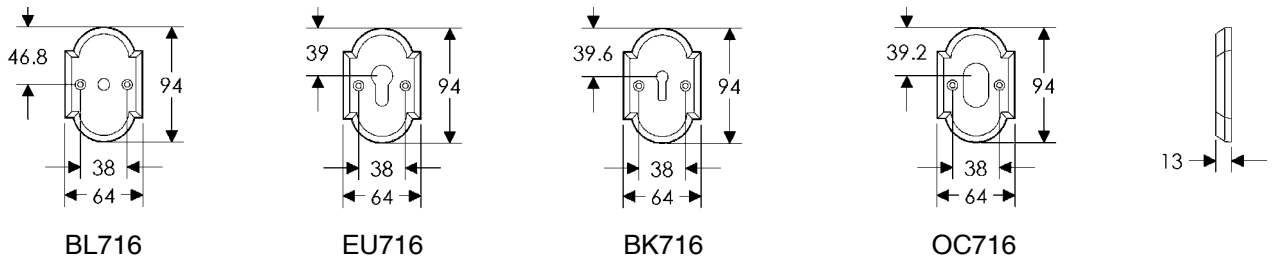

BL510

EU510

BK510

OC510

43mm x 67mm MADDOX ESCUTCHEON LOCK TRIM

64mm x 79mm STEPPED ESCUTCHEON LOCK TRIM

64mm x 94mm ARCHED ESCUTCHEON LOCK TRIM

64mm x 86mm CURVED ESCUTCHEON LOCK TRIM

- All finishes are priced the same.
- Turn piece prepped for 5mm insert. Insert not supplied.
- Specify metal, patina, handing, door thickness, and lock type.

	EXTERIOR	INTERIOR	ESCUTCHEON OPTIONS
A			A 64mm x 79mm Stepped Escutcheon BL318 / BL318 Bathroom Lock \$369.00 Refer to spec page I2
	BL318	BL318	B 64mm x 94mm Arched Escutcheon BL716 / BL716 Bathroom Lock \$369.00 Refer to spec page I2
B			C 64mm x 86mm Curved Escutcheon BL511 / BL511 Bathroom Lock \$369.00 Refer to spec page I2
	BL716	BL716	
C			
	BL511	BL511	

- All finishes are priced the same.
- Price includes turn piece. Supply cylinder post dimensions.
- Specify metal, patina, handing, door thickness, and lock type.

	EXTERIOR	INTERIOR	ESCUTCHEON OPTIONS
A	 EU470	 EU470	A 44mm Round Escutcheon EU470 / EU470 Euro Profile \$ 128.00 Refer to spec page I1
B	 EU430	 EU430	B 51mm x 51mm Square Escutcheon EU430 / EU430 Euro Profile \$ 170.00 Refer to spec page I1
C	 EU420	 EU420	C 71mm x 71mm Diamond Escutcheon EU420 / EU420 Euro Profile \$ 170.00 Refer to spec page I1
D	 EU510	 EU510	D 39mm x 64mm Curved Escutcheon EU510 / EU510 Euro Profile \$ 128.00 Refer to spec page I1
E	 EU580	 EU580	E 43mm x 67mm Maddox Escutcheon EU580 / EU580 Euro Profile \$ 194.00 Refer to spec page I2

- All finishes are priced the same.
- Price includes turn piece. Supply cylinder post dimensions.
- Specify metal, patina, handing, door thickness, and lock type.

	EXTERIOR	INTERIOR	ESCUTCHEON OPTIONS
A			A 64mm x 76mm Stepped Escutcheon EU318 / EU318 Euro Profile \$240.00 Refer to spec page I2
	EU318	EU318	B 64mm x 94mm Arched Escutcheon EU716 / EU716 Euro Profile \$240.00 Refer to spec page I2
B			C 64mm x 86mm Curved Escutcheon EU511 / EU511 Euro Profile \$240.00 Refer to spec page I2
	EU716	EU716	
C			
	EU511	EU511	