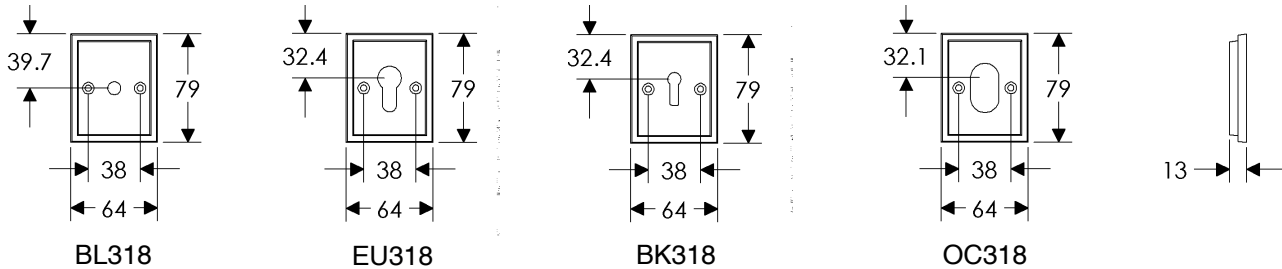

BL510

EU510

BK510

OC510

43mm x 67mm MADDOX ESCUTCHEON LOCK TRIM

64mm x 79mm STEPPED ESCUTCHEON LOCK TRIM

64mm x 94mm ARCHED ESCUTCHEON LOCK TRIM

64mm x 86mm CURVED ESCUTCHEON LOCK TRIM

- All finishes are priced the same.
- Turn piece prepped for 5mm insert. Insert not supplied.
- Specify metal, patina, handing, door thickness, and lock type.

	EXTERIOR	INTERIOR	ESCUTCHEON OPTIONS
A			A 64mm x 79mm Stepped Escutcheon BL318 / BL318 Bathroom Lock \$369.00 Refer to spec page I2
	BL318	BL318	B 64mm x 94mm Arched Escutcheon BL716 / BL716 Bathroom Lock \$369.00 Refer to spec page I2
B			C 64mm x 86mm Curved Escutcheon BL511 / BL511 Bathroom Lock \$369.00 Refer to spec page I2
	BL716	BL716	
C			
	BL511	BL511	

- All finishes are priced the same.
- Price includes turn piece. Supply cylinder post dimensions.
- Specify metal, patina, handing, door thickness, and lock type.

	EXTERIOR	INTERIOR	ESCUTCHEON OPTIONS
A	 EU470	 EU470	A 44mm Round Escutcheon EU470 / EU470 Euro Profile \$ 128.00 Refer to spec page I1
B	 EU430	 EU430	B 51mm x 51mm Square Escutcheon EU430 / EU430 Euro Profile \$ 170.00 Refer to spec page I1
C	 EU420	 EU420	C 71mm x 71mm Diamond Escutcheon EU420 / EU420 Euro Profile \$ 170.00 Refer to spec page I1
D	 EU510	 EU510	D 39mm x 64mm Curved Escutcheon EU510 / EU510 Euro Profile \$ 128.00 Refer to spec page I1
E	 EU580	 EU580	E 43mm x 67mm Maddox Escutcheon EU580 / EU580 Euro Profile \$ 194.00 Refer to spec page I2

- All finishes are priced the same.
- Price includes turn piece. Supply cylinder post dimensions.
- Specify metal, patina, handing, door thickness, and lock type.

	EXTERIOR	INTERIOR	ESCUTCHEON OPTIONS
A			A 64mm x 76mm Stepped Escutcheon EU318 / EU318 Euro Profile \$240.00 Refer to spec page I2
	EU318	EU318	B 64mm x 94mm Arched Escutcheon EU716 / EU716 Euro Profile \$240.00 Refer to spec page I2
B			C 64mm x 86mm Curved Escutcheon EU511 / EU511 Euro Profile \$240.00 Refer to spec page I2
	EU716	EU716	
C			
	EU511	EU511	