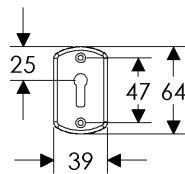

BK430

OC430

71mm x 71mm DIAMOND ESCUTCHEON LOCK TRIM

BL420

EU420

BK420

OC420

39mm x 64mm CURVED ESCUTCHEON LOCK TRIM

BL510

EU510

BK510

OC510

43mm x 67mm MADDOX ESCUTCHEON LOCK TRIM

64mm x 79mm STEPPED ESCUTCHEON LOCK TRIM

64mm x 94mm ARCHED ESCUTCHEON LOCK TRIM

64mm x 86mm CURVED ESCUTCHEON LOCK TRIM

- All finishes are priced the same.
- Price includes turn piece. Supply cylinder post dimensions.
- Specify metal, patina, handing, door thickness, and lock type.

	EXTERIOR	INTERIOR	ESCUTCHEON OPTIONS
A	 EU470	 EU470	A 44mm Round Escutcheon EU470 / EU470 Euro Profile \$ 128.00 Refer to spec page I1
B	 EU430	 EU430	B 51mm x 51mm Square Escutcheon EU430 / EU430 Euro Profile \$ 170.00 Refer to spec page I1
C	 EU420	 EU420	C 71mm x 71mm Diamond Escutcheon EU420 / EU420 Euro Profile \$ 170.00 Refer to spec page I1
D	 EU510	 EU510	D 39mm x 64mm Curved Escutcheon EU510 / EU510 Euro Profile \$ 128.00 Refer to spec page I1
E	 EU580	 EU580	E 43mm x 67mm Maddox Escutcheon EU580 / EU580 Euro Profile \$ 194.00 Refer to spec page I2

- All finishes are priced the same.
- Price includes turn piece. Supply cylinder post dimensions.
- Specify metal, patina, handing, door thickness, and lock type.

	EXTERIOR	INTERIOR	ESCUTCHEON OPTIONS
A			A 64mm x 76mm Stepped Escutcheon EU318 / EU318 Euro Profile \$240.00 Refer to spec page I2
	EU318	EU318	B 64mm x 94mm Arched Escutcheon EU716 / EU716 Euro Profile \$240.00 Refer to spec page I2
B			C 64mm x 86mm Curved Escutcheon EU511 / EU511 Euro Profile \$240.00 Refer to spec page I2
	EU716	EU716	
C			
	EU511	EU511	