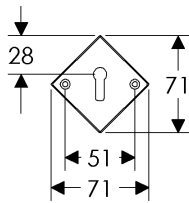

BK430

OC430

71mm x 71mm DIAMOND ESCUTCHEON LOCK TRIM

BL420

EU420

BK420

OC420

39mm x 64mm CURVED ESCUTCHEON LOCK TRIM

BL510

EU510

BK510

OC510

43mm x 67mm MADDOX ESCUTCHEON LOCK TRIM

64mm x 79mm STEPPED ESCUTCHEON LOCK TRIM

64mm x 94mm ARCHED ESCUTCHEON LOCK TRIM

64mm x 86mm CURVED ESCUTCHEON LOCK TRIM

- All finishes are priced the same.
- Price includes turn piece. Supply cylinder post dimensions.
- Specify metal, patina, handing, door thickness, and lock type.

	EXTERIOR	INTERIOR	ESCUTCHEON OPTIONS
A	 EU470	 EU470	A 44mm Round Escutcheon EU470 / EU470 Euro Profile \$ 128.00 Refer to spec page I1
B	 EU430	 EU430	B 51mm x 51mm Square Escutcheon EU430 / EU430 Euro Profile \$ 170.00 Refer to spec page I1
C	 EU420	 EU420	C 71mm x 71mm Diamond Escutcheon EU420 / EU420 Euro Profile \$ 170.00 Refer to spec page I1
D	 EU510	 EU510	D 39mm x 64mm Curved Escutcheon EU510 / EU510 Euro Profile \$ 128.00 Refer to spec page I1
E	 EU580	 EU580	E 43mm x 67mm Maddox Escutcheon EU580 / EU580 Euro Profile \$ 194.00 Refer to spec page I2

- All finishes are priced the same.
- Price includes turn piece. Supply cylinder post dimensions.
- Specify metal, patina, handing, door thickness, and lock type.

	EXTERIOR	INTERIOR	ESCUTCHEON OPTIONS
A			A 64mm x 76mm Stepped Escutcheon EU318 / EU318 Euro Profile \$240.00 Refer to spec page I2
	EU318	EU318	B 64mm x 94mm Arched Escutcheon EU716 / EU716 Euro Profile \$240.00 Refer to spec page I2
B			C 64mm x 86mm Curved Escutcheon EU511 / EU511 Euro Profile \$240.00 Refer to spec page I2
	EU716	EU716	
C			
	EU511	EU511	