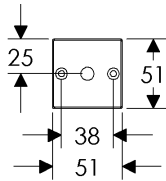

51mm x 51mm SQUARE ESCUTCHEON LOCK TRIM

BL430