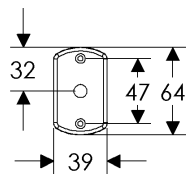

BK430

OC430

71mm x 71mm DIAMOND ESCUTCHEON LOCK TRIM

BL420

EU420

BK420

OC420

39mm x 64mm CURVED ESCUTCHEON LOCK TRIM

BL510

EU510

BK510

OC510

43mm x 67mm MADDOX ESCUTCHEON LOCK TRIM

64mm x 79mm STEPPED ESCUTCHEON LOCK TRIM

64mm x 94mm ARCHED ESCUTCHEON LOCK TRIM

64mm x 86mm CURVED ESCUTCHEON LOCK TRIM

- All finishes are priced the same.
- Price includes turn piece. Supply cylinder post dimensions.
- Specify metal, patina, handing, door thickness, and lock type.

	EXTERIOR	INTERIOR	ESCUTCHEON OPTIONS
A	 EU470	 EU470	A 44mm Round Escutcheon EU470 / EU470 Euro Profile \$ 128.00 Refer to spec page I1
B	 EU430	 EU430	B 51mm x 51mm Square Escutcheon EU430 / EU430 Euro Profile \$ 170.00 Refer to spec page I1
C	 EU420	 EU420	C 71mm x 71mm Diamond Escutcheon EU420 / EU420 Euro Profile \$ 170.00 Refer to spec page I1
D	 EU510	 EU510	D 39mm x 64mm Curved Escutcheon EU510 / EU510 Euro Profile \$ 128.00 Refer to spec page I1
E	 EU580	 EU580	E 43mm x 67mm Maddox Escutcheon EU580 / EU580 Euro Profile \$ 194.00 Refer to spec page I2

- All finishes are priced the same.
- Price includes turn piece. Supply cylinder post dimensions.
- Specify metal, patina, handing, door thickness, and lock type.

	EXTERIOR	INTERIOR	ESCUTCHEON OPTIONS
A			A 64mm x 76mm Stepped Escutcheon EU318 / EU318 Euro Profile \$240.00 Refer to spec page I2
	EU318	EU318	B 64mm x 94mm Arched Escutcheon EU716 / EU716 Euro Profile \$240.00 Refer to spec page I2
B			C 64mm x 86mm Curved Escutcheon EU511 / EU511 Euro Profile \$240.00 Refer to spec page I2
	EU716	EU716	
C			
	EU511	EU511	