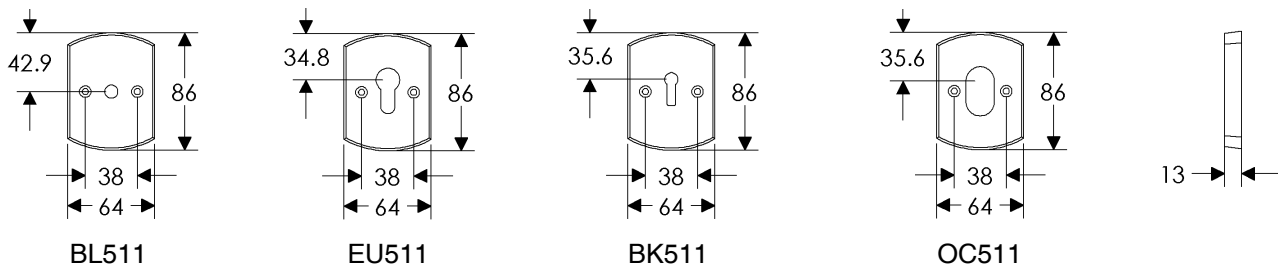

BL510

EU510

BK510

OC510

43mm x 67mm MADDOX ESCUTCHEON LOCK TRIM

64mm x 79mm STEPPED ESCUTCHEON LOCK TRIM

64mm x 94mm ARCHED ESCUTCHEON LOCK TRIM

64mm x 86mm CURVED ESCUTCHEON LOCK TRIM

- All finishes are priced the same.
- Turn piece prepped for 5mm insert. Insert not supplied.
- Specify metal, patina, handing, door thickness, and lock type.

	EXTERIOR	INTERIOR	ESCUTCHEON OPTIONS
A			A 64mm x 79mm Stepped Escutcheon BL318 / BL318 Bathroom Lock \$369.00 Refer to spec page I2
	BL318	BL318	B 64mm x 94mm Arched Escutcheon BL716 / BL716 Bathroom Lock \$369.00 Refer to spec page I2
B			C 64mm x 86mm Curved Escutcheon BL511 / BL511 Bathroom Lock \$369.00 Refer to spec page I2
	BL716	BL716	
C			
	BL511	BL511	

- All finishes are priced the same.
- Price includes turn piece. Supply cylinder post dimensions.
- Specify metal, patina, handing, door thickness, and lock type.

	EXTERIOR	INTERIOR	ESCUTCHEON OPTIONS
A	 EU470	 EU470	A 44mm Round Escutcheon EU470 / EU470 Euro Profile \$ 128.00 Refer to spec page I1
B	 EU430	 EU430	B 51mm x 51mm Square Escutcheon EU430 / EU430 Euro Profile \$ 170.00 Refer to spec page I1
C	 EU420	 EU420	C 71mm x 71mm Diamond Escutcheon EU420 / EU420 Euro Profile \$ 170.00 Refer to spec page I1
D	 EU510	 EU510	D 39mm x 64mm Curved Escutcheon EU510 / EU510 Euro Profile \$ 128.00 Refer to spec page I1
E	 EU580	 EU580	E 43mm x 67mm Maddox Escutcheon EU580 / EU580 Euro Profile \$ 194.00 Refer to spec page I2

- All finishes are priced the same.
- Price includes turn piece. Supply cylinder post dimensions.
- Specify metal, patina, handing, door thickness, and lock type.

	EXTERIOR	INTERIOR	ESCUTCHEON OPTIONS
A			A 64mm x 76mm Stepped Escutcheon EU318 / EU318 Euro Profile \$240.00 Refer to spec page I2
	EU318	EU318	B 64mm x 94mm Arched Escutcheon EU716 / EU716 Euro Profile \$240.00 Refer to spec page I2
B			C 64mm x 86mm Curved Escutcheon EU511 / EU511 Euro Profile \$240.00 Refer to spec page I2
	EU716	EU716	
C			
	EU511	EU511	