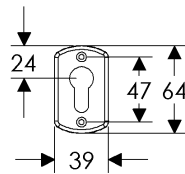

BK430

OC430

71mm x 71mm DIAMOND ESCUTCHEON LOCK TRIM

BL420

EU420

BK420

OC420

39mm x 64mm CURVED ESCUTCHEON LOCK TRIM

BL510

EU510

BK510

OC510

43mm x 67mm MADDOX ESCUTCHEON LOCK TRIM

64mm x 79mm STEPPED ESCUTCHEON LOCK TRIM

64mm x 94mm ARCHED ESCUTCHEON LOCK TRIM

64mm x 86mm CURVED ESCUTCHEON LOCK TRIM

- All finishes are priced the same.
- Price includes turn piece. Supply cylinder post dimensions.
- Specify metal, patina, handing, door thickness, and lock type.

	EXTERIOR	INTERIOR	ESCUTCHEON OPTIONS
A	 EU470	 EU470	A 44mm Round Escutcheon EU470 / EU470 Euro Profile \$ 128.00 Refer to spec page I1
B	 EU430	 EU430	B 51mm x 51mm Square Escutcheon EU430 / EU430 Euro Profile \$ 170.00 Refer to spec page I1
C	 EU420	 EU420	C 71mm x 71mm Diamond Escutcheon EU420 / EU420 Euro Profile \$ 170.00 Refer to spec page I1
D	 EU510	 EU510	D 39mm x 64mm Curved Escutcheon EU510 / EU510 Euro Profile \$ 128.00 Refer to spec page I1
E	 EU580	 EU580	E 43mm x 67mm Maddox Escutcheon EU580 / EU580 Euro Profile \$ 194.00 Refer to spec page I2

- All finishes are priced the same.
- Price includes turn piece. Supply cylinder post dimensions.
- Specify metal, patina, handing, door thickness, and lock type.

	EXTERIOR	INTERIOR	ESCUTCHEON OPTIONS
A			A 64mm x 76mm Stepped Escutcheon EU318 / EU318 Euro Profile \$240.00 Refer to spec page I2
	EU318	EU318	B 64mm x 94mm Arched Escutcheon EU716 / EU716 Euro Profile \$240.00 Refer to spec page I2
B			C 64mm x 86mm Curved Escutcheon EU511 / EU511 Euro Profile \$240.00 Refer to spec page I2
	EU716	EU716	
C			
	EU511	EU511	