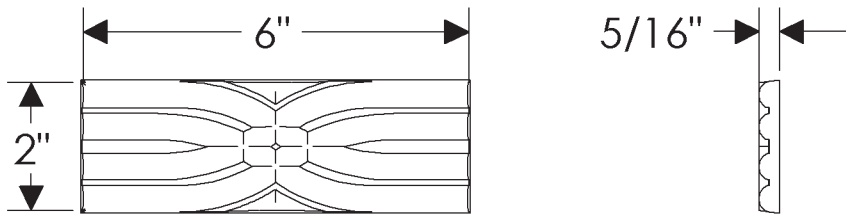

# ROCKY MOUNTAIN®

H A R D W A R E

TT680  
Wire Weave  
2" x 6"