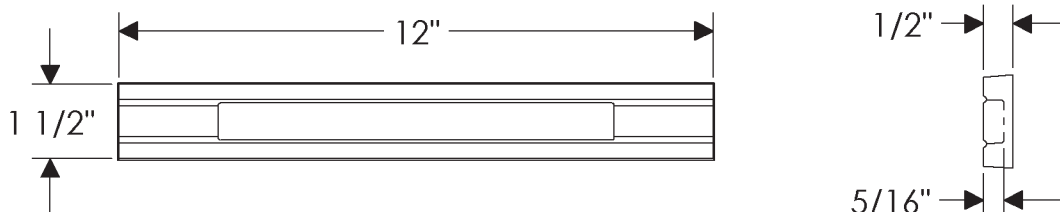

ROCKY MOUNTAIN®

H A R D W A R E

TT664
Channel
1 1/2" x 12"