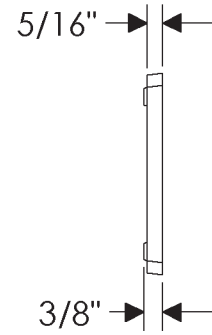

ROCKY MOUNTAIN®

H A R D W A R E

TT644
Rivets
4" x 6"