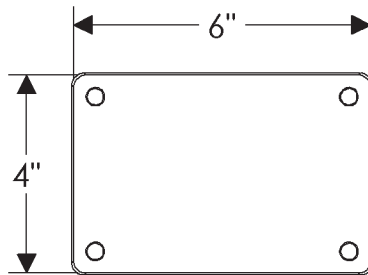

ROCKY MOUNTAIN®

H A R D W A R E

TT644
Rivets
4" x 6"