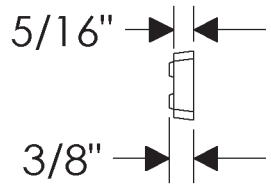

# ROCKY MOUNTAIN®

H A R D W A R E

TT642  
Rivets  
1" x 6"