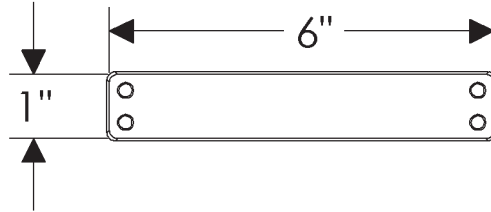

# ROCKY MOUNTAIN®

H A R D W A R E

TT642  
Rivets  
1" x 6"