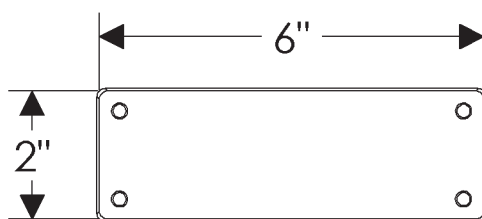

# ROCKY MOUNTAIN®

H A R D W A R E

TT640  
Rivets  
2" x 6"