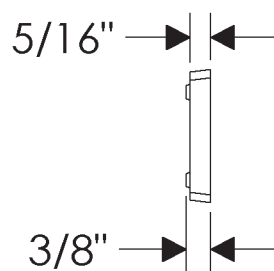

# ROCKY MOUNTAIN®

H A R D W A R E

TT640  
Rivets  
2" x 6"