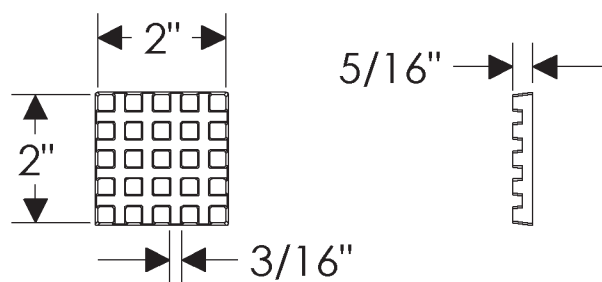

ROCKY MOUNTAIN®

H A R D W A R E

TT556
Waffle - GT
2" x 2"