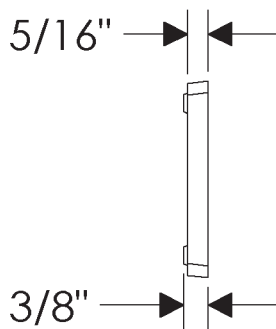

ROCKY MOUNTAIN®

H A R D W A R E

TT506
Rivets
3" x 3"