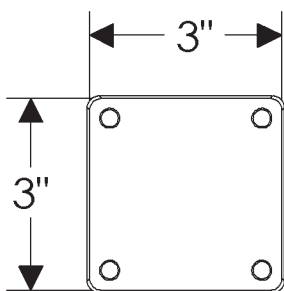

ROCKY MOUNTAIN®

H A R D W A R E

TT506
Rivets
3" x 3"