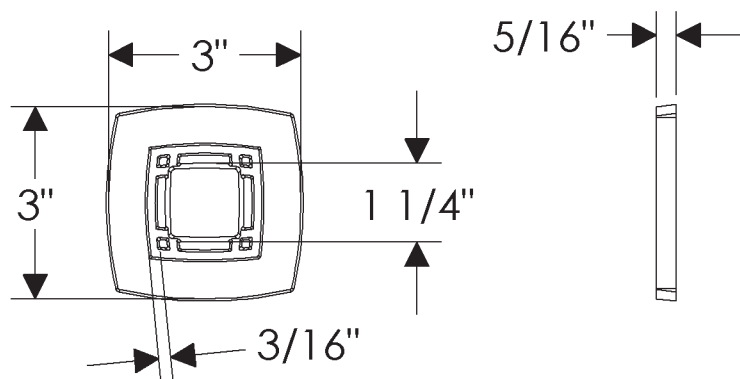

ROCKY MOUNTAIN®

H A R D W A R E

TT424
Circuit - GT
3" x 3"