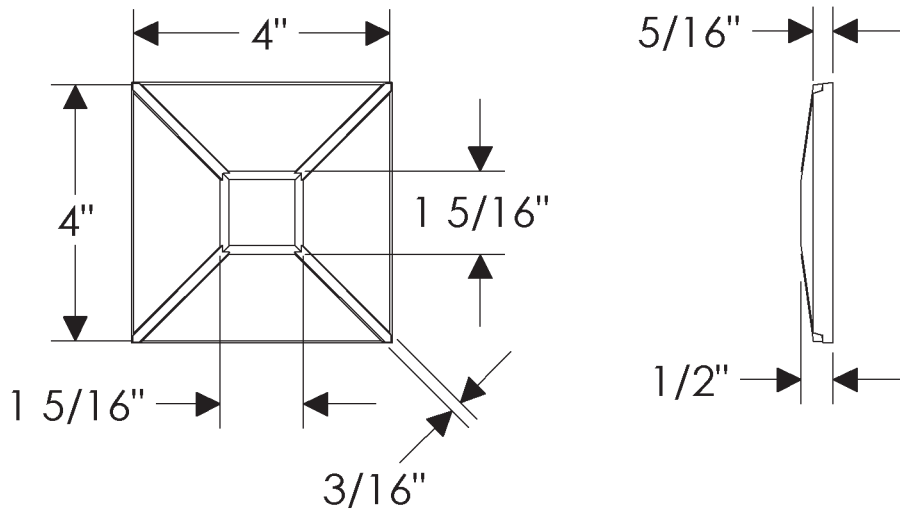

ROCKY MOUNTAIN®

H A R D W A R E

TT420
Sides Beveled - GT
4" x 4"