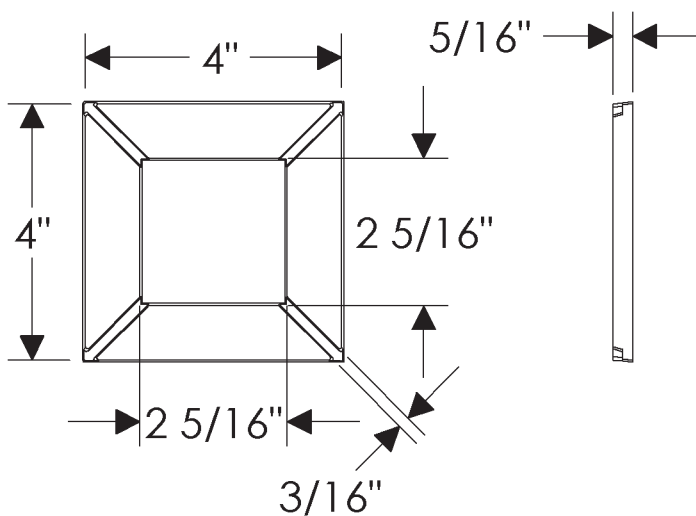

# ROCKY MOUNTAIN®

H A R D W A R E

TT404  
Sides - GT  
4" x 4"