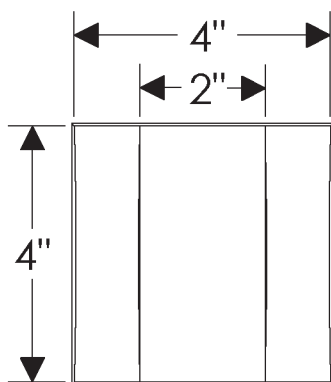

ROCKY MOUNTAIN®

H A R D W A R E

TT220
Aspen Leaf
4" x 4"