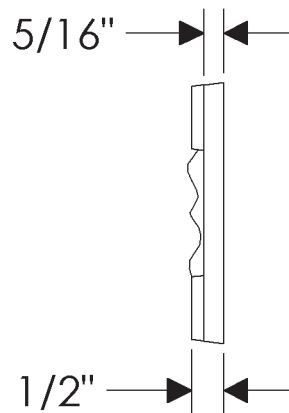

ROCKY MOUNTAIN®

H A R D W A R E

TT220
Aspen Leaf
4" x 4"