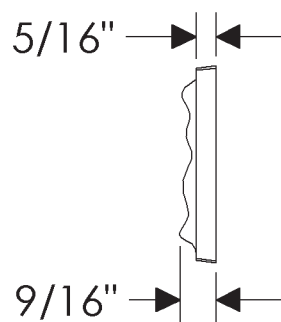

ROCKY MOUNTAIN®

H A R D W A R E

TT211
River Rocks
3" x 3"