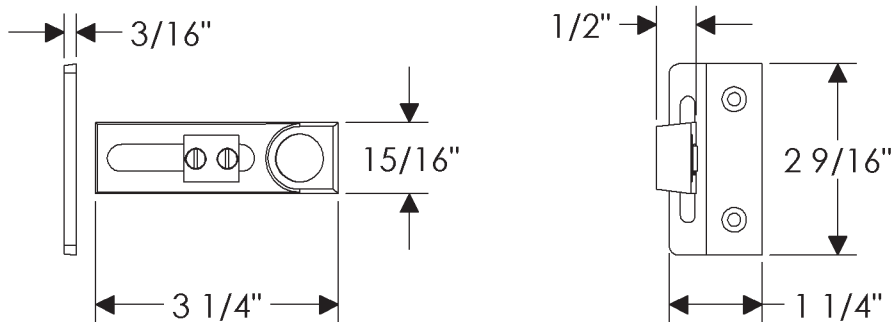

ROCKY MOUNTAIN®

H A R D W A R E

SL230
Slide Lock
 $3 \frac{1}{4}$ "