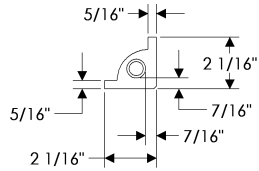

Two bracket options:

Option A — **CH101**

Option B — **CH102**

- Price includes two brackets and two finial caps.

Option A — **CH101**

Option B — **CH102**

SCH Stair Carpet Holder Up to 48" length

Finial options: