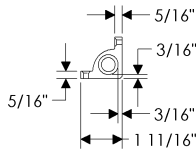

Two bracket options:

Option A — **CH101**

Option B — **CH102**

- Price includes two brackets and two finial caps.

Option A — **CH101**

Option B — **CH102**

SCH Stair Carpet Holder Up to 48" length

Finial options: