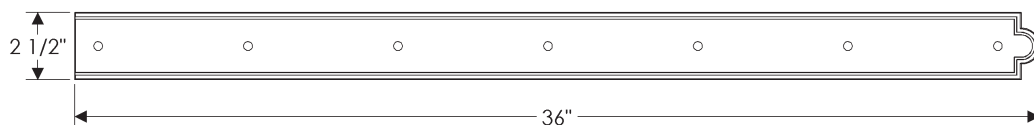

ROCKY MOUNTAIN®

H A R D W A R E

OHS256
Ornamental Hinge Strap
2 1/2" x 36"