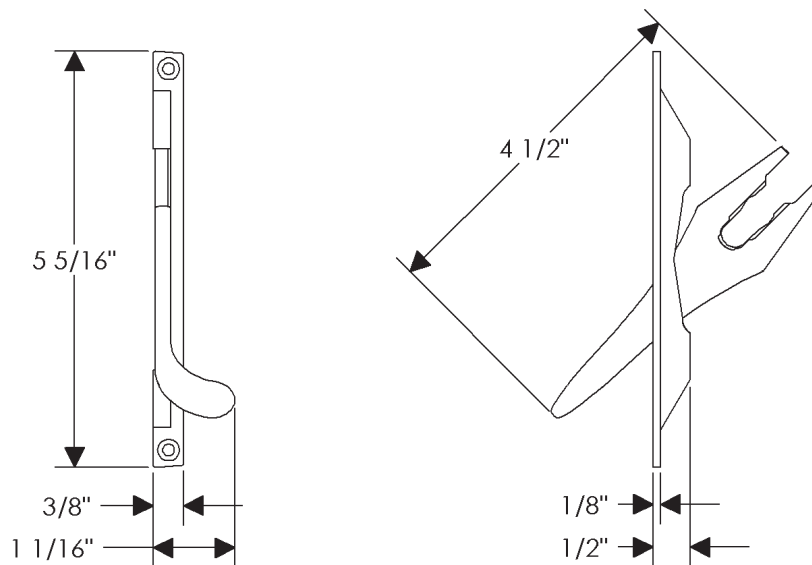

ROCKY MOUNTAIN®

H A R D W A R E

LC500
Sash Lock