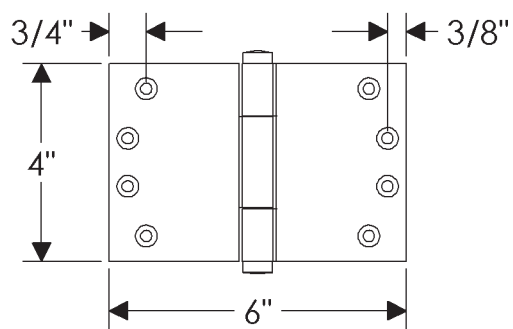

ROCKY MOUNTAIN®

H A R D W A R E

HNGWT4x6A
Concealed Bearing Hinge
4" x 6"