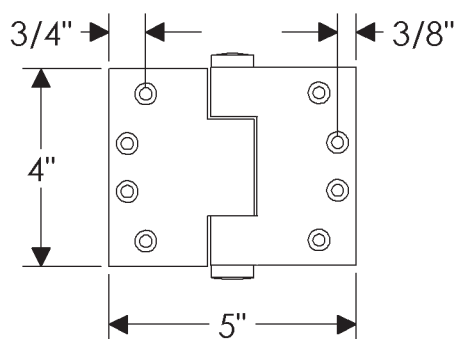

# ROCKY MOUNTAIN®

H A R D W A R E

HNGWT4x5  
Concealed Bearing Hinge  
4" x 5"