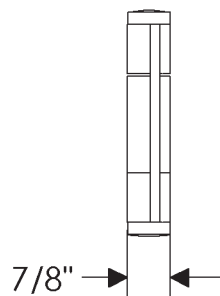

# ROCKY MOUNTAIN®

H A R D W A R E

HNGWT4x5  
Concealed Bearing Hinge  
4" x 5"